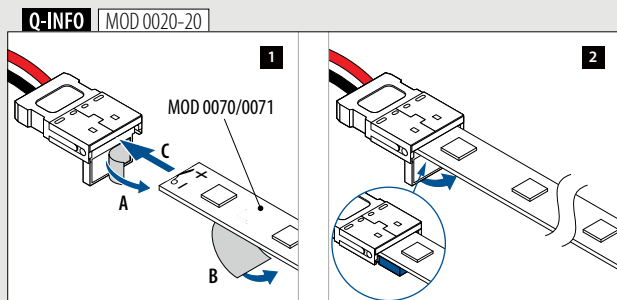

LED strip connection cable
for MOD 0070 / 0071

MOD 0020		V	L		€/ pc.
INDOOR					
200020-20	24	500	1		5,75

IP20

LED strip connection cable
for MOD 0072 / 0073

MOD 0020		V	L		€/ pc.
OUTDOOR					
200020-54	24V	500	1		9,20

IP54

LED strip connector

MOD 0018			€/ pc.
INDOOR			
200018		1	4,40

IP20

LED strip connection cable

MOD 0019			€/ pc.
INDOOR			
SELL OUT 200019		1	0,90

IP20

LED strip connector sleeve
for LED strip MOD 0072 / 0073

MOD 0023			€/ pc.
OUTDOOR			
200023		1	4,40

IP54

SELL OUT Only while supplies last.