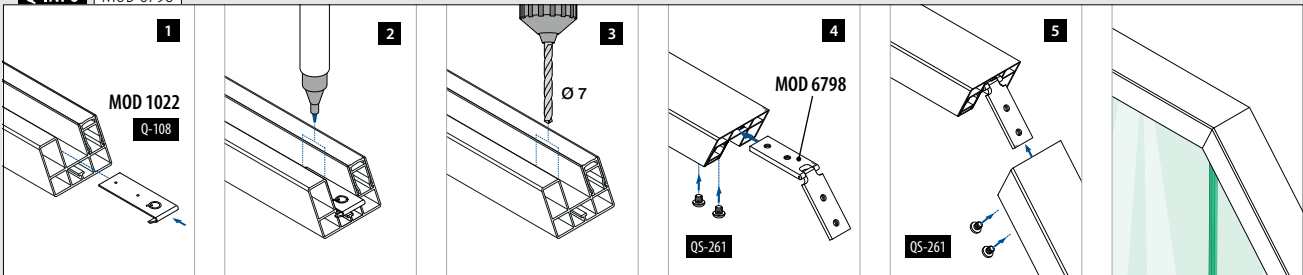

MOD 6798
Aluminium Mill finish
 166798 QS-261 476 2 € / pc. 11,70

Q-INFO MOD 6311

Q-INFO MOD 6797

Q-INFO MOD 6798

Q-INFO MOD 6798

Upwards

Cut	45°	40°	35°	30°	25°	20°	15°	10°	5°	0°
Outer angle	90°	100°	110°	120°	130°	140°	150°	160°	170°	180°
Distance to edge (x)	30,5	30,0	29,5	29,0	28,5	28,0	27,5	27,0	27,0	26,5