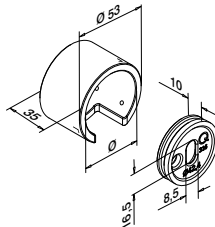

MOD 6504

Aluminium	Mill finish	Ø	3D	€/ pc.
166504-042-00-00		42,4	2	15,00
Aluminium	Brushed, anodised			
166504-042-00-18	OUTDOOR	42,4	2	16,25

NEW

Top
Left