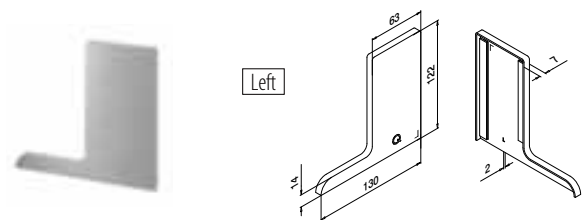

Railing bases

End caps, top mount

MOD 8122

Aluminium	Brushed, anodised			
OUTDOOR	Tape			
SELL OUT 168122-01-18	Prefixed	1		€/ pc. 40,50

SELL OUT Only while supplies last.