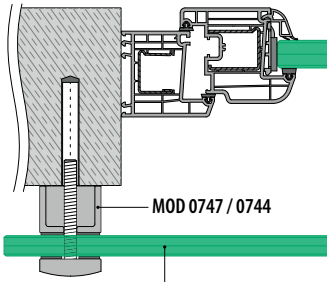

Facade mounting

Please refer to the respective certificates and static calculations for specifications such as mounting details, glass dimensions and glass types.

Safety glass: 164 - 165

Point glass adapters

Ø 50