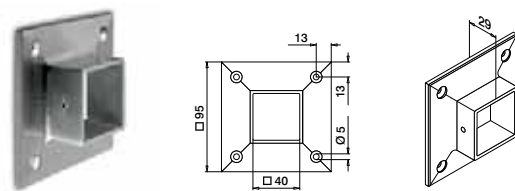

Tube brackets

MOD 4507

316

Satin

OUTDOOR

144507-040-12	40 x 40	QS-20 476	2	€ / pc.	35,05
---------------	---------	-----------	---	---------	-------

NEW

Wall flanges