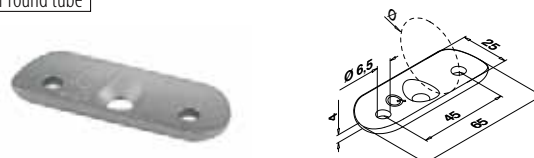

MOD 1810

304 Satin					
INDOOR		Ø			€/pc.
131810-033-12	33,7	QS-48 476 / QS-10 476		8	2,75
131810-042-12	42,4	QS-48 476 / QS-10 476		8	2,75
131810-048-12	48,3	QS-48 476 / QS-10 476		8	2,75
316 Satin					
OUTDOOR					
141810-042-12	42,4	QS-89 476 / QS-11 476		8	4,65
141810-048-12	48,3	QS-89 476 / QS-11 476		8	4,65

For flat tube