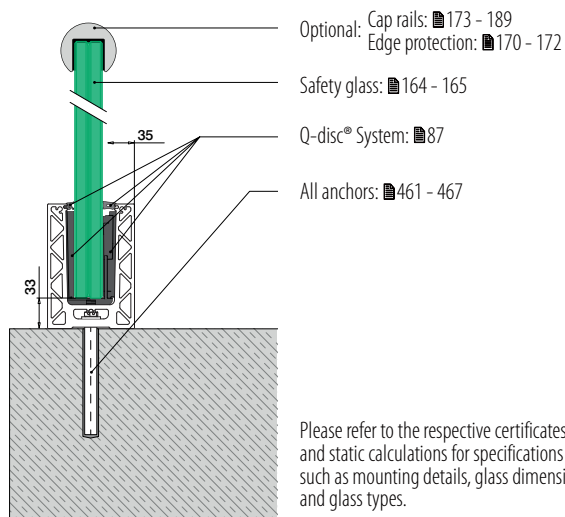

Railing bases

Base channels, top mount

Please refer to the respective certificates and static calculations for specifications such as mounting details, glass dimensions and glass types.