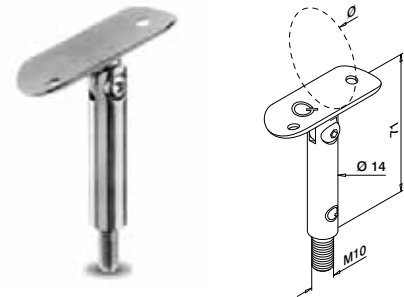

INDOOR

SELL OUT	130818-000	QS-12 476	2	€/pc.
				11,95

For round tube