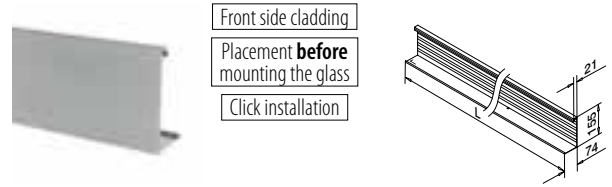

Railing bases

Cladding, fascia mount

MOD 8435

Aluminium Mill finish			
Tape			€/ pc.
SELL OUT 168435-050-00	Not included*	L = 5 m	193,40
Aluminium Brushed, anodised			
OUTDOOR			
SELL OUT 168435-050-18	Prefixed	L = 5 m	233,65

*Order MOD 1360 (tape)

MOD 8434

Aluminium Mill finish			
Tape			€/ pc.
168434-050-00		L = 5 m	198,10
Aluminium Brushed, anodised			
OUTDOOR			
168434-050-18		L = 5 m	237,70

Accessories

Acrylic adhesive tape

MOD 1360

Accessories					
	Q	W	L		€/ pc.
201360	Q-53	9	33 m (for 11 m cladding)	1	53,80

Q-INFO MOD 8435-050-00 / 1360

Assembly information:

<https://q-news/Prime23>

Q-INFO Aluminium

SELL OUT Only while supplies last.

Q-INFO MOD 8435

Q-INFO MOD 8434