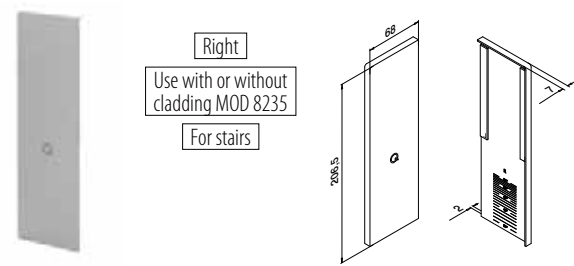

End caps, fascia mount

MOD 8232

Aluminium	Mill finish		
	Tape		€/ pc.
168232-01-00	Prepacked	1	28,90
Aluminium	Brushed, anodised		
OUTDOOR			
168232-01-18	Prefixed	1	33,90

MOD 8232

Aluminium	Mill finish		
	Tape		€/ pc.
168232-02-00	Prepacked	1	28,90
Aluminium	Brushed, anodised		
OUTDOOR			
168232-02-18	Prefixed	1	33,90

MOD 8233

Aluminium	Mill finish		
	Tape		€/ pc.
168233-01-00	Prepacked	1	31,15
Aluminium	Brushed, anodised		
OUTDOOR			
168233-01-18	Prefixed	1	36,45

MOD 8233

Aluminium	Mill finish		
	Tape		€/ pc.
168233-02-00	Prepacked	1	31,15
Aluminium	Brushed, anodised		
OUTDOOR			
168233-02-18	Prefixed	1	36,45

Q-INFO Aluminium

00

18

Q-INFO MOD 8232 / 8233

Q-INFO MOD 8233