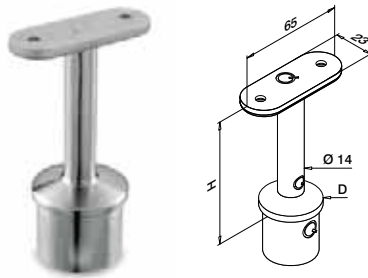

130731		2	11,75
--------	--	---	-------

Q-INFO MOD 3501

SELL OUT Only while supplies last.

For round tube
to flat tube

MOD 0709

304 Satin		D	H			€/pc.
INDOOR		D	H			€/pc.
130709-000-00-12	33,7 x 2,0	80	QS-12	476	2	14,00