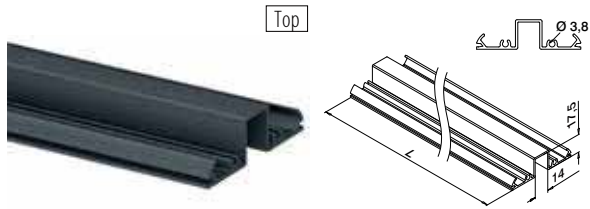

Q-INFO Aluminium

Q-INFO MOD 5743 / 9028

Q-INFO MOD 9028-120-00 / 9028-120-90

Q-INFO MOD 9028-120-90

Glass rails

MOD 5951

Aluminium	Mill finish			€/ pc.
165951-050-00	QS-267	475	L = 5 m	65,65
Aluminium	Brushed, anodised			
OUTDOOR				
165951-050-18	QS-267	475	L = 5 m	75,50
Aluminium	Powder coated RAL 7016, textured			
OUTDOOR				
165951-050-33	QS-267	475	L = 5 m	72,20
Aluminium	Black Line			
OUTDOOR				
NEW 165951-050-82	QS-267	475	L = 5 m	72,20