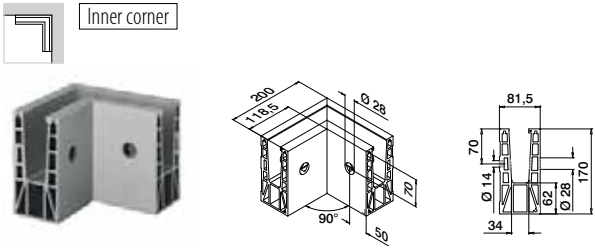

Railing bases

Corners, fascia mount

MOD 8531

Aluminium	Brushed, anodised			
OUTDOOR				€/ pc.
168531-01-18	█ 461 - 467		1	260,10