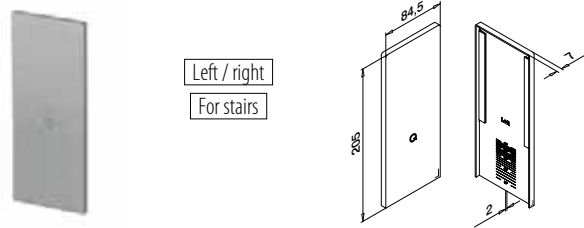

Railing bases

End caps, top mount

Aluminium	Brushed, anodised		
OUTDOOR	Tape		€/ pc.
168512-00-18	Prefixed	1	32,35

MOD 8513

Aluminium	Brushed, anodised		
OUTDOOR	Tape		€/ pc.
168513-00-18	Prefixed	1	46,10

Railing bases

Shoe shims, top mount

Aluminium	Mill finish		€/
	X		100 pcs.
168516-001	1	100	135,00
168516-002	2	100	170,00
168516-003	3	100	195,00