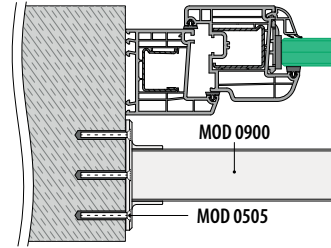

Handrails

Chest rails Ø33,7 - MOD 0505 / 0506

Reveal mounting