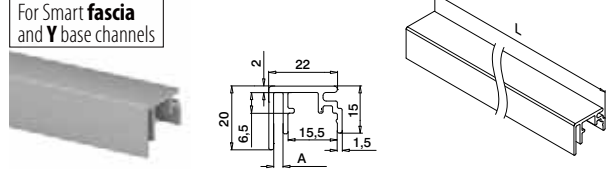

MOD 6973

Aluminium Mill finish		€/ pc.
166973-50-00	L = 5 m	57,10
Aluminium Brushed, anodised		
OUTDOOR		
166973-50-18	L = 5 m	63,40

PREFIX

For Smart fascia and Y base channels