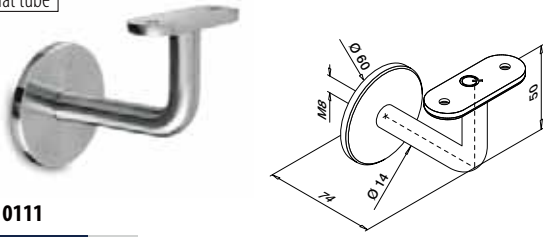

For flat tube