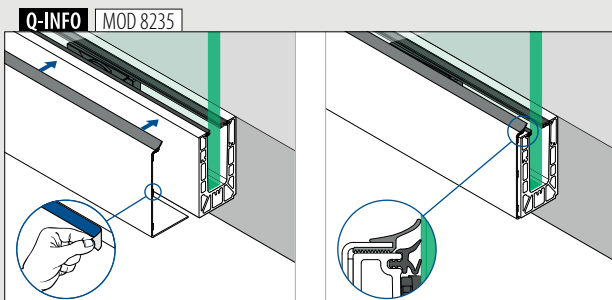

Accessories

Acrylic adhesive tape

MOD 1360

Accessories					
	Q	W	L		€/ pc.
201360	Q-53	9	33 m (for 11 m cladding)	1	53,80

Only while supplies last.