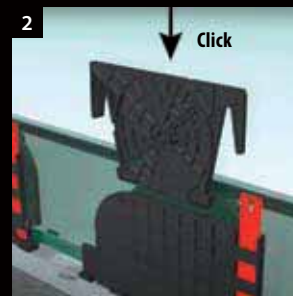

Internationally tested/calculated/certified:

1. 1 With the adjustable Q-disc System, you can realign individual glass panels by up to 0.3° from the vertical.
2. 2 Q-disc gives you clear feedback in the form of 'clicks' that confirm correct installation.
3. 3 Suitable for three-layer glass with PVB foil (glass thicknesses up to 33.04 mm).