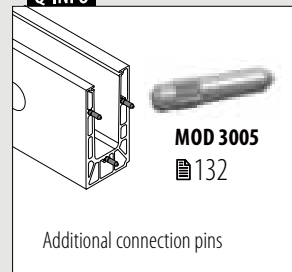

Base channels, fascia mount

Please refer to the respective certificates and static calculations for specifications such as mounting details, glass dimensions and glass types.

MOD 6620

Aluminium	Mill finish	X		€/ pc.
166620-050-00-00		100	461 - 467 L = 5 m	431,65
Aluminium	Brushed, anodised			
166620-050-00-18		100	461 - 467 L = 5 m	461,20

International Design Model Protection

Corners, fascia mount

MOD 6621

Aluminium	Brushed, anodised			€/ pc.
166621-01-18		1	461 - 467	109,70

MOD 6621

Aluminium	Brushed, anodised			€/ pc.
166621-02-18		1	461 - 467	109,70

Q-INFO MOD 6620

Q-INFO Aluminium

Q-INFO