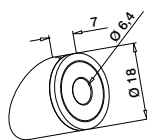

Adapters for diagonal installation

For flat tube

Top and bottom