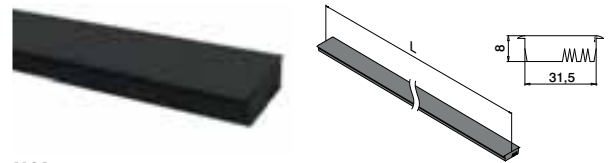

Railing bases

Intermediate rubber