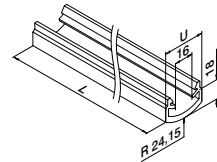

MOD 5092

INDOOR		€/pc.
155092-025	L = 2,5 m	23,60

International Design Model Protection