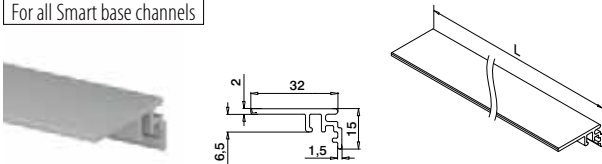

Trims, fascia mount

For all Smart base channels