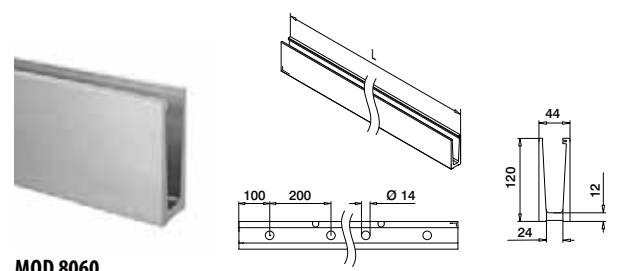

Railing bases

Base channels, top mount

Please refer to the respective certificates and static calculations for specifications such as mounting details, glass dimensions and glass types.

MOD 8060

Aluminium	Matt silver effect, anodised		
OUTDOOR			€/pc.
168060-050-00-08	■ 461 - 467	L = 5 m	467,15

Railing bases

Corners, top mount

MOD 8011

Aluminium	Brushed, anodised		
OUTDOOR			€/pc.
168011-01-18	■ 461 - 467	1	118,05

MOD 8011

Aluminium	Brushed, anodised		
OUTDOOR			€/pc.
168011-02-18	■ 461 - 467	1	118,05

Q-INFO MOD 8060

Q-INFO