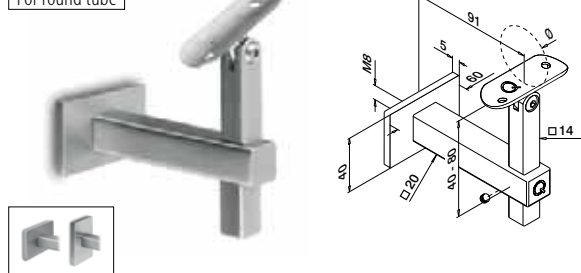

MOD 4145

304 Satin				€/ pc.
INDOOR				
134145-042-12	42,4 QS-1 475 / QS-10 476	2		27,80