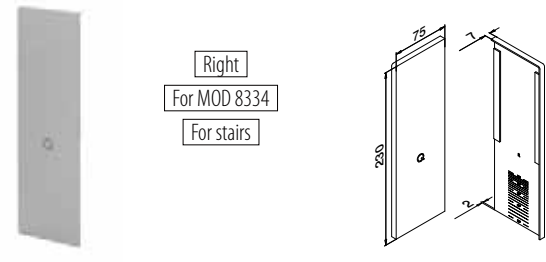

Right
For MOD 8334
For stairs