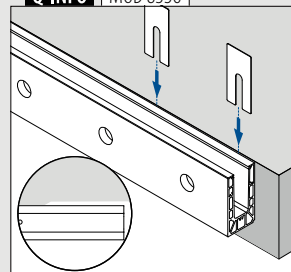

Q-INFO MOD 8336