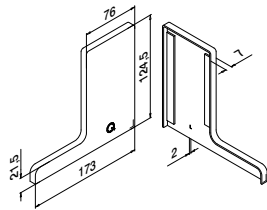

Corners, top mount

MOD 8421

Aluminium	Brushed, anodised			
OUTDOOR				€/ pc.
168421-01-18		461 - 467	1	193,90

MOD 8421

Aluminium	Brushed, anodised			
OUTDOOR				€/ pc.
168421-02-18		461 - 467	1	193,90

End caps, top mount

Left

MOD 8422

Aluminium	Mill finish			
	Tape			€/ pc.
168422-01-00	Prepacked	1		41,40
Aluminium	Brushed, anodised			
OUTDOOR				
168422-01-18	Prefixed	1		46,70

Right

MOD 8422

Aluminium	Mill finish			
	Tape			€/ pc.
168422-02-00	Prepacked	1		41,40
Aluminium	Brushed, anodised			
OUTDOOR				
168422-02-18	Prefixed	1		46,70

Q-INFO MOD 8422