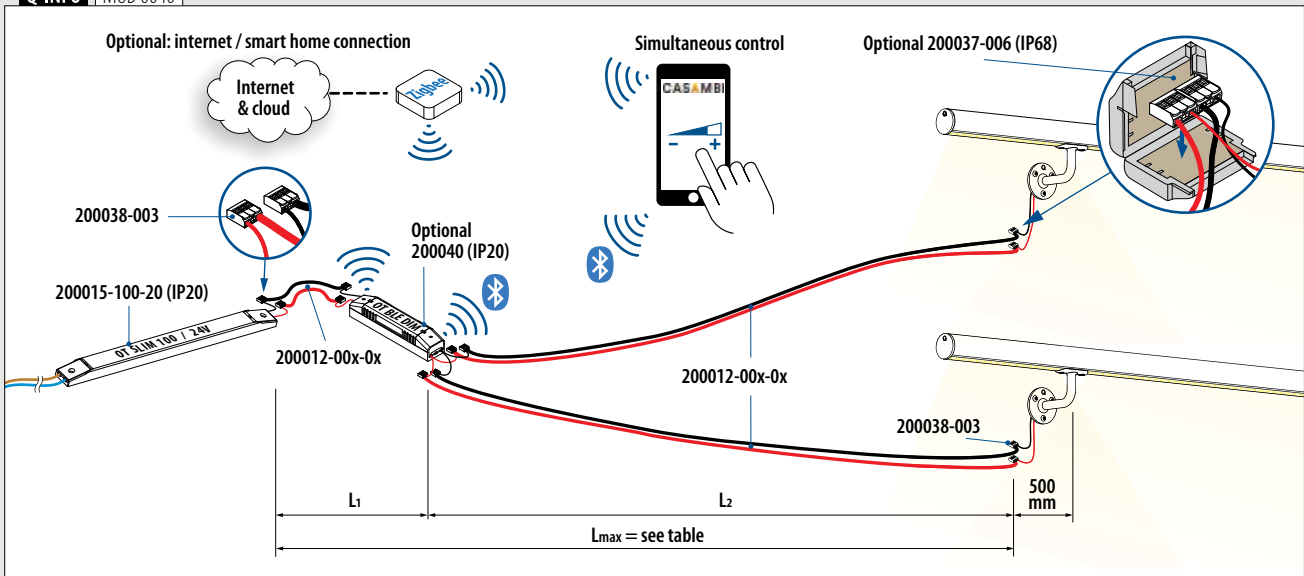

Controller
for 12V and 24V

MOD 0040	INDOOR		€/ pc.
200040		1	296,05

NEW

Controller
for 24V and 48V

MOD 0041	INDOOR		€/ pc.
200041		1	307,20

NEW

Power supplies

Black cable

Halogen-free,
145°C, for 12V, 24V and 48V,
suitable for outdoor

MOD 0012	OUTDOOR	Ø		€/ pc.
200012-001-01		1 mm²	L = 100 m	88,60
200012-003-01		2,5 mm²	L = 100 m	204,35

NEW

Red cable

Halogen-free,
145°C, for 12V, 24V and 48V,
suitable for outdoor

MOD 0012	OUTDOOR	Ø		€/ pc.
200012-001-02		1 mm²	L = 100 m	88,60
200012-003-02		2,5 mm²	L = 100 m	204,35

NEW

Q-INFO | MOD 0040