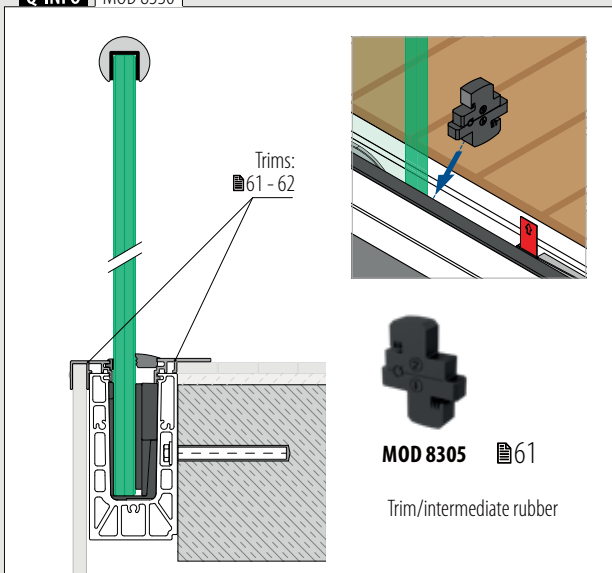

Q-INFO MOD 8330