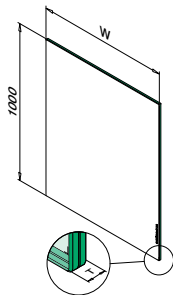

Q-GLASS (Toughened safety glass)

MOD 5017

Safety glass Laminated

SELL OUT	OUTDOOR	W	T	€/pc.
SELL OUT	195017-040-10	400	16,76	93,90
SELL OUT	195017-050-10	500	16,76	106,15
SELL OUT	195017-060-10	600	16,76	115,90
SELL OUT	195017-070-10	700	16,76	127,90
	195017-080-10	800	16,76	137,60
	195017-090-10	900	16,76	148,65
	195017-095-10	950	16,76	154,20
	195017-100-10	1000	16,76	161,35
	195017-100-11	1100	16,76	174,60
	195017-100-12	1200	16,76	191,35