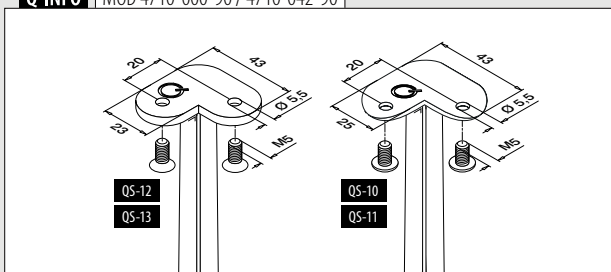

Q-INFO | MOD 4710-000-90 / 4710-042-90