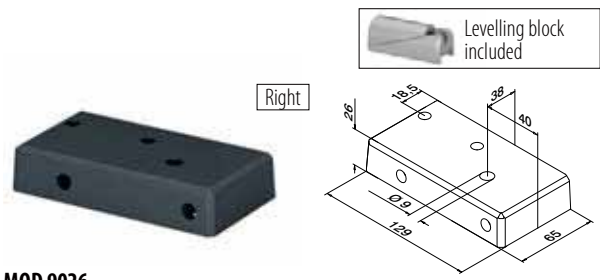

Q-INFO

Base flanges, top mount

MOD 9026

Aluminium	Mill finish		€ / pc.
169026-009-01-00	461 - 467	1	25,40
Aluminium	Brushed, anodised		
OUTDOOR			
169026-009-01-18	461 - 467	1	29,30
Aluminium	Powder coated RAL 7016, textured		
OUTDOOR			
169026-009-01-33	461 - 467	1	28,00
Aluminium	Black Line		
OUTDOOR			
NEW 169026-009-01-82	461 - 467	1	28,00