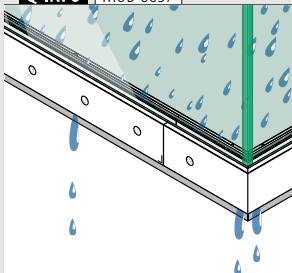

Q-INFO MOD 6637