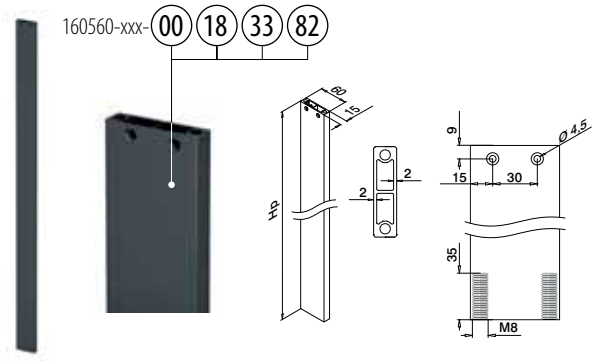

Baluster posts, top mount

Please refer to the respective certificates and static calculations for specifications such as mounting details, glass dimensions and glass types.

MOD 0560

Aluminium		Mill finish			
	Hp				€/pc.
160560-087-00	865	QS-30	476	1	27,80
160560-097-00	965	QS-30	476	1	28,10
160560-107-00	1065	QS-30	476	1	28,35
160560-117-00	1165	QS-30	476	1	30,15
Aluminium		Brushed, anodised			
OUTDOOR					
160560-087-18	865	QS-30	476	1	31,95
160560-097-18	965	QS-30	476	1	32,30
160560-107-18	1065	QS-30	476	1	32,65
160560-117-18	1165	QS-30	476	1	34,65
Aluminium		Powder coated RAL 7016, textured			
OUTDOOR					
160560-087-33	865	QS-30	476	1	30,55
160560-097-33	965	QS-30	476	1	30,95
160560-107-33	1065	QS-30	476	1	31,20
160560-117-33	1165	QS-30	476	1	33,20
Aluminium		Black Line			
OUTDOOR					
NEW 160560-087-82	865	QS-30	476	1	30,55
NEW 160560-097-82	965	QS-30	476	1	30,95
NEW 160560-107-82	1065	QS-30	476	1	31,20
NEW 160560-117-82	1165	QS-30	476	1	33,20

Calculations – baluster posts, top mount

Railing height (H) – 35 mm = baluster post height (Hp)

Railing height (H)	Baluster post height (Hp)
900 mm	865 mm
1000 mm	965 mm
1100 mm	1065 mm
1200 mm	1165 mm

BALUSTER RAILING SYSTEMS

EASY ALU

Q-INFO

Q-INFO Aluminium

00 Mill finish	18 Brushed, anodised	33 RAL 7016 Powder coated Anthracite grey, matt, textured	82 RAL 9005 Powder coated Black, matt, textured

Q-INFO