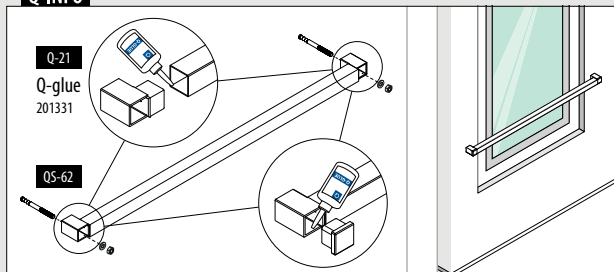

40 x 40 x 2,0

L = 5 m

194,90

PREFIX

Q-INFO

Q-INFO MOD 4900

Chest rails 40x40 - MOD 4507

Facade mounting