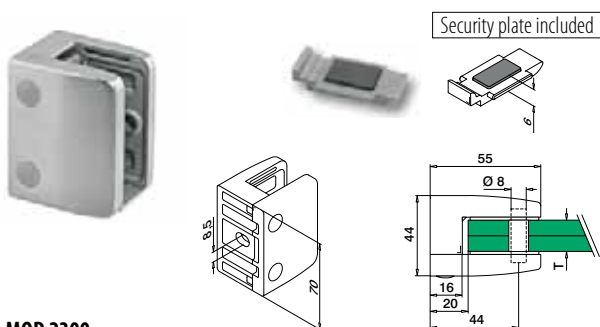

Glass clamps - MOD 2300

Security plate included

MOD 2300

316 Satin

OUTDOOR

T

QS-27 476

4

€/pc.

142300-000-12

See T in MOD 5023

Rubber inlays for MOD 2300

2 pieces per glass clamp

MOD 5023

Accessories

For monolithic glass		T	☐	€/pc.
NEW	205023-12	12	8	0,65
NEW	205023-15	15	8	0,65
	205023-19	19	8	0,65

For laminated glass

NEW	205023-44	9,52	8	0,65
NEW	205023-54	11,52	8	0,65
NEW	205023-13	12,76	8	0,65
NEW	205023-64	13,52	8	0,65
NEW	205023-17	16,76	8	0,65
NEW	205023-18	17,52	8	0,65
	205023-21	20,76	8	0,65
	205023-22	21,52	8	0,65