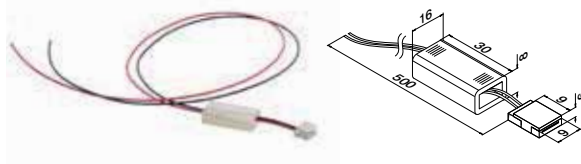

LED strip connection cable
for MOD 0072 / 0073