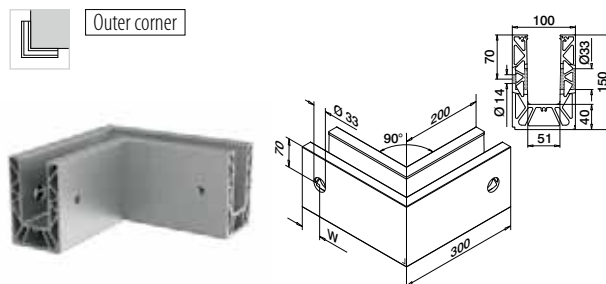

Railing bases

Base channels, fascia mount

MOD 8630

Aluminium	Mill finish	X		€/ pc.
168630-025-00-00		100	■ 461 - 467 L = 2,5 m	644,90
Aluminium	Brushed, anodised			
OUTDOOR				
168630-025-00-18		100	■ 461 - 467 L = 2,5 m	677,45

International Design Model Protection

Railing bases

Corners, fascia mount

MOD 8631

Aluminium	Mill finish	W		€/ pc.
168631-01-00		50*	■ 461 - 467 1	258,50
Aluminium	Brushed, anodised			
OUTDOOR				
168631-01-18		50*	■ 461 - 467 1	262,90

MOD 8631

Aluminium	Mill finish	W		€/ pc.
168631-02-00		50*	■ 461 - 467 1	258,50
Aluminium	Brushed, anodised			
OUTDOOR				
168631-02-18		50*	■ 461 - 467 1	262,90

*Hole positionings can deviate due to production method.

Q-INFO MOD 8630

Q-INFO MOD 8630

Q-INFO Aluminium

Q-INFO