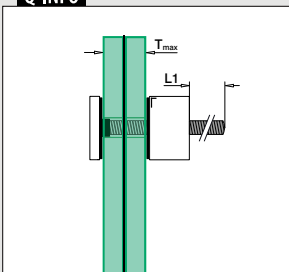

Facade mounting

Please refer to the respective certificates and static calculations for specifications such as mounting details, glass dimensions and glass types.

Safety glass: 164 - 165

Point glass adapters

Square □

MOD 4747

316	Satin				
OUTDOOR	L	L1		€/ pc.	
144747-010-12	60	13 - 31	2	43,10	

International Design Model Protection

MOD 4747

316	Satin				
OUTDOOR	L	L1		€/ pc.	
144747-030-12	80	13 - 31	2	51,85	

International Design Model Protection

Q-INFO

Q-INFO

Q-INFO