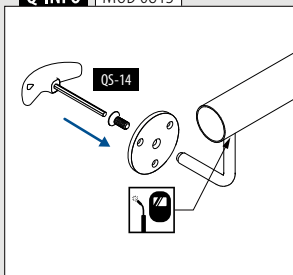

Welding parts for handrail brackets

304	Satin		
INDOOR			€/pc.
130813		QS-14	2 4,25

304	Satin		
INDOOR			€/pc.
130814-670		2	4,25

304	Satin		
INDOOR			€/pc.
130815		2	4,25

304	Satin		
INDOOR			€/pc.
130816		QS-14	2 4,25

Q-INFO MOD 0813