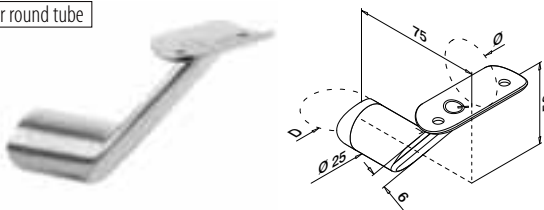

MOD 0123

304 Satin				€/pc.		
INDOOR						
130123-042-12	42,4	QS-10	476 / QS-21	476	2	14,75
130123-048-12	48,3	QS-10	476 / QS-21	476	2	14,75
316 Satin						
OUTDOOR						
140123-042-12	42,4	QS-11	476 / QS-22	476	2	18,80

International Design Model Protection

For round tube