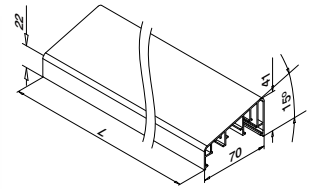

MOD 5950

Aluminium	Mill finish		€/pc.
		L = 5 m	65,65
Aluminium	Brushed, anodised		
OUTDOOR			
		L = 5 m	75,50
Aluminium	Powder coated RAL 7016, textured		
OUTDOOR			
		L = 5 m	72,20
Aluminium	Black Line		
OUTDOOR			
NEW		L = 5 m	72,20