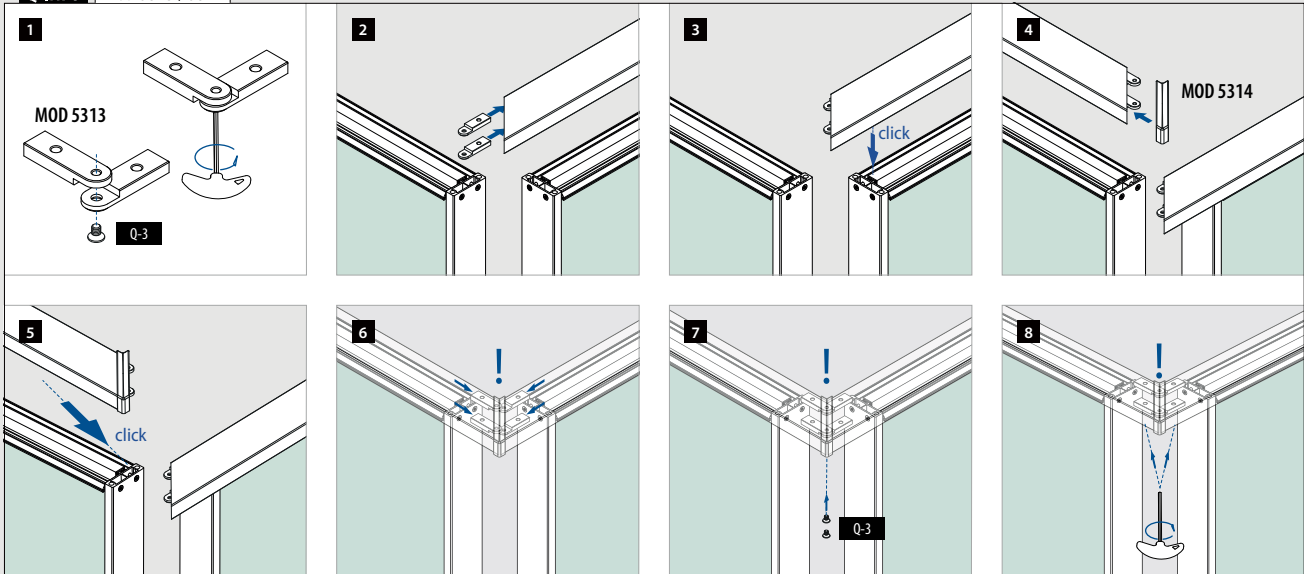

Cover caps for connectors

MOD 5790

Plastic	White aluminium RAL 9006		
OUTDOOR			€/ pc.
155790-36		2	5,75
Plastic	Anthracite grey RAL 7016		
OUTDOOR			
155790-33		2	5,75
Plastic	Black RAL 9005		
OUTDOOR			
NEW 155790-80		2	5,75

90° corner

MOD 5314

Plastic	White aluminium RAL 9006		
OUTDOOR			€/ pc.
155314-36		2	6,10
Plastic	Anthracite grey RAL 7016		
OUTDOOR			
155314-33		2	6,10
Plastic	Black RAL 9005		
OUTDOOR			
NEW 155314-80		2	6,10

Connectors

Adjustable

2x per corner / connection

0 - 90°

MOD 5313

Aluminium	Mill finish		
			€/ pc.
165313		2	11,70

Q-INFO Plastic

36 RAL 9006

White aluminium satin, plain

33 RAL 7016

Anthracite grey, matt, plain

80 RAL 9005

Black, satin, textured

Q-INFO MOD 5313 / 5314