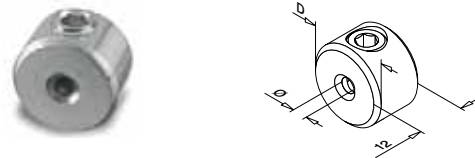

Cable stopper