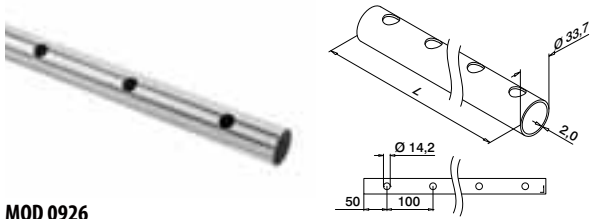

Infills

Tubes for vertical bar infills (picket rail)

MOD 0926

316	Satin		
OUTDOOR			
140926-233-25-12	L = 2,5 m		€ / pc. 111,15

Infills