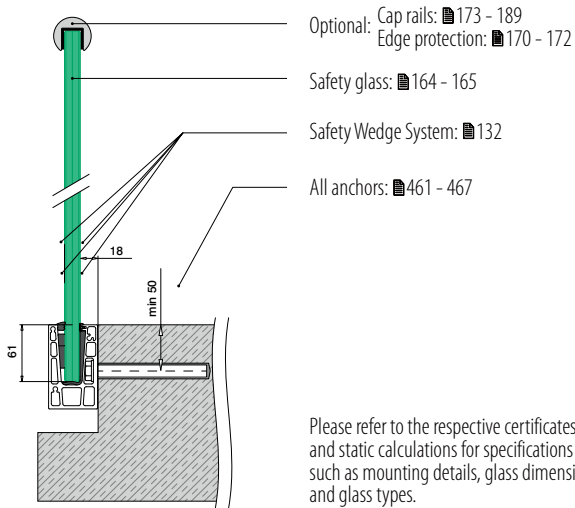

Base channels, fascia mount

Please refer to the respective certificates and static calculations for specifications such as mounting details, glass dimensions and glass types.