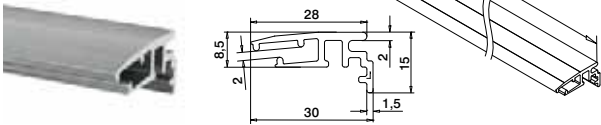

Railing bases

Trims

For all Strong base channels

MOD 6973

Aluminium	Mill finish		€/pc.
166973-50-00		L = 5 m	57,10
Aluminium	Brushed, anodised		
OUTDOOR			
166973-50-18		L = 5 m	63,40

PREFIX

For Strong top mount base channels

MOD 6975

Aluminium	Mill finish	A	€/pc.
166975-010-50-00		10	57,10
Aluminium	Brushed, anodised		
OUTDOOR			
166975-010-50-18		10	63,40

NEW

PREFIX

For all Strong base channels

MOD 6979

Aluminium	Mill finish		€/pc.
166979-002-50-00		L = 5 m	46,85
Aluminium	Brushed, anodised		
OUTDOOR			
166979-002-50-18		L = 5 m	52,50

NEW

PREFIX

For Strong top mount base channels

MOD 6975

Aluminium	Mill finish	A	€/pc.
166975-003-50-00		3	51,45
Aluminium	Brushed, anodised		
OUTDOOR			
166975-003-50-18		3	57,10

NEW

PREFIX

For Strong top mount base channels

MOD 6975

Aluminium	Mill finish	A	€/pc.
166975-020-50-00		20	64,35
Aluminium	Brushed, anodised		
OUTDOOR			
166975-020-50-18		20	71,45

NEW

PREFIX

Railing bases

Trim, intermediate rubber

MOD 8605

Accessories		€/pc.
208605-010	5	1,95

NEW

PREFIX

Q-INFO Aluminium

Q-INFO

Q-INFO MOD 8605