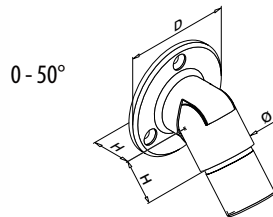

Handrails

Wall flanges

Adjustable