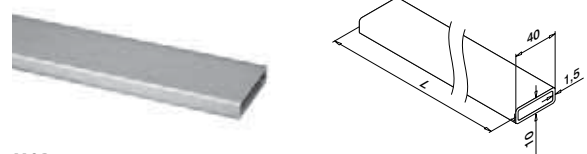

International Design Model Protection

Handrails

Tubes

Q-TUBE ▼ DISCOUNT

Ask for your personal discount or check your price in our online shop.

MOD 4900

	304 Satin			€/pc.	
INDOOR					
134900-041-25-12	40 x 10 x 1,5		L = 2,5 m	36,80	
134900-041-50-12	40 x 10 x 1,5		L = 5 m	73,60	
304 Black Line					
INDOOR					
NEW	134900-041-50-82	40 x 10 x 1,5		L = 5 m	123,60
316 Satin					
OUTDOOR					
SELL OUT	144900-041-25-12	40 x 10 x 1,5		L = 2,5 m	50,40
SELL OUT	144900-041-50-12	40 x 10 x 1,5		L = 5 m	100,85