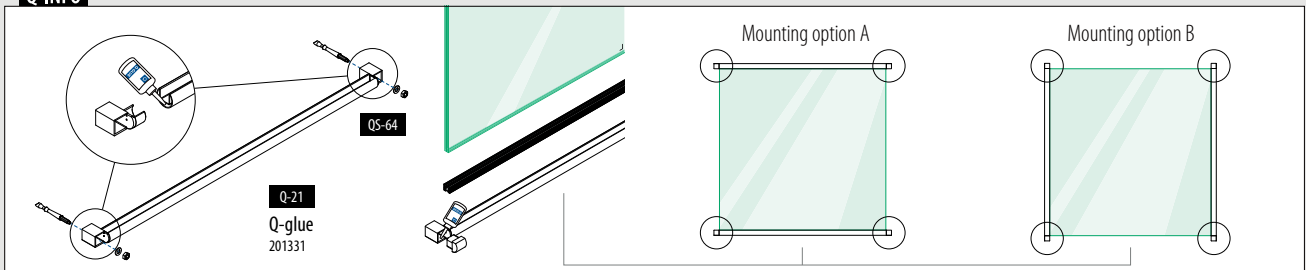

For laminated glass

205124-050-08	8,76 - 10,76	L = 5 m	47,80
205124-050-11	11,52 - 13,52	L = 5 m	47,80
205124-050-17	16,76 - 17,52	L = 5 m	47,80
NEW 205124-050-92	20,76 - 21,52	L = 5 m	47,80

Q-INFO

Wall flanges