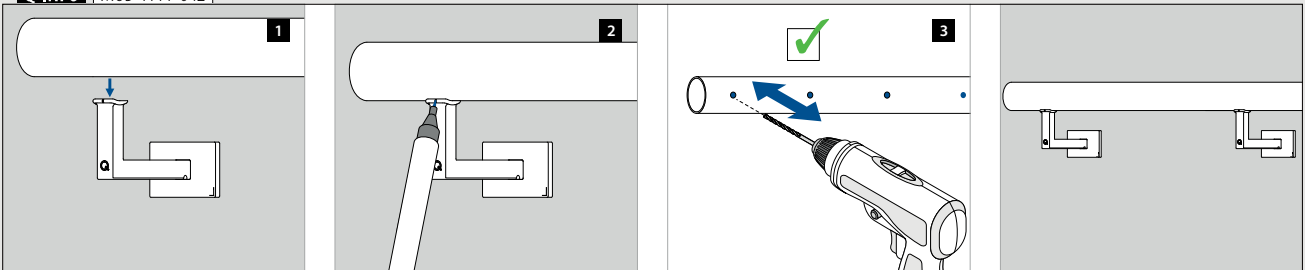

Q-INFO | MOD 4111-042