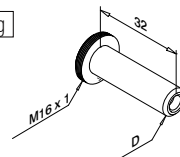

316		Satin		€/pc.
OUTDOOR		For cable Ø		
207802-004	4,0		1	7,45

Infills

Adapters

Self clamping

MOD 7240

316		Satin		€/pc.
OUTDOOR		For cable Ø	D	
147240-004	4,0		11,3	15,70

International Design Model Protection