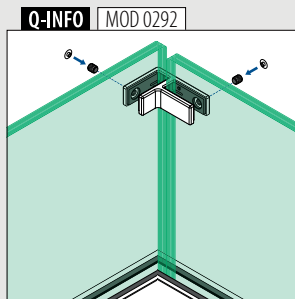

Accessories

Glass connectors

MOD 0291

Aluminium	Brushed, anodised			
OUTDOOR		T		€/ pc.
160291-22-18	See T in MOD 5092	2		16,95

NEW

MOD 0291

316	Satin			
OUTDOOR		T		€/ pc.
140291-22-12	See T in MOD 5091	2		29,95

NEW

MOD 0292

Aluminium	Brushed, anodised			
OUTDOOR		T		€/ pc.
160292-22-18	See T in MOD 5092	2		18,95

NEW

MOD 0292

316	Satin			
OUTDOOR		T		€/ pc.
140292-22-12	See T in MOD 5091	2		31,95

NEW

MOD 0293

Aluminium	Brushed, anodised			
OUTDOOR		T		€/ pc.
160293-22-18	See T in MOD 5092	2		15,45

NEW

MOD 0293

316	Satin			
OUTDOOR		T		€/ pc.
140293-22-12	See T in MOD 5091	2		27,95

NEW

Infills

Rubber inlays for MOD 0291 / 0292 / 0293 (aluminium)

4 pcs for MOD 0291 and 0292
2 pcs for MOD 0293
Glass fixing screws included

MOD 5092

Accessories				
For laminated glass	T			€/ pc.
205092-18	16,76 + 17,52	4		0,95
205092-22	20,76 + 21,52	4		0,95

NEW

Infills

Rubber inlays for MOD 0291 / 0292 / 0293 (stainless steel)

4 pcs for MOD 0291 and 0292
2 pcs for MOD 0293
Glass fixing screws included

MOD 5091

Accessories				
For laminated glass	T			€/ pc.
205091-18	16,76 + 17,52	4		0,95
205091-22	20,76 + 21,52	4		0,95

NEW