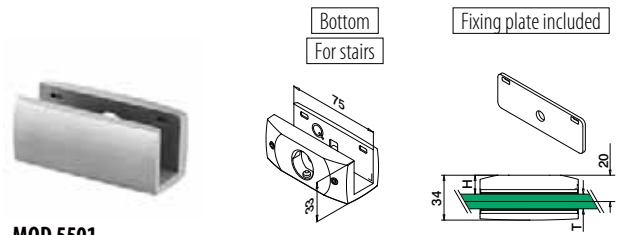

316	Satin				
OUTDOOR	T	H		€/ pc.	
145501-01-12	See T in MOD 5055	See H in MOD 5055	2	19,50	

International Design Model Protection

MOD 5501

316	Satin				
OUTDOOR	T	H		€/ pc.	
145501-02-12	See T in MOD 5055	See H in MOD 5055	2	19,50	

International Design Model Protection

Adapters for MOD 5501

316	Satin				
OUTDOOR				€/ pc.	
140786-000-12	QS-16 476	2		5,65	

316	Satin				
OUTDOOR	D			€/ pc.	
140786-042-12	42,4	QS-16 476	2	5,65	
140786-048-12	48,3	QS-16 476	2	5,65	

Security pins

Accessories				
	L			€/ pc.
205015-25	25	4		1,65

Q-INFO MOD 5501