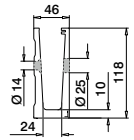

MOD 8080

Aluminium Matt silver effect, anodised

OUTDOOR

168080-050-00-08

■ 461 - 467

L = 5 m

€/pc.

502,60