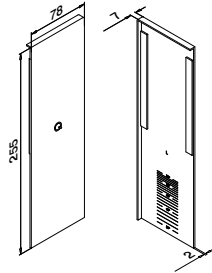

Left
For MOD 8434
For stairs

MOD 8433

Aluminium Brushed, anodised

	Tape		€/ pc.
168433-41-18	Prefixed	1	47,10

NEW