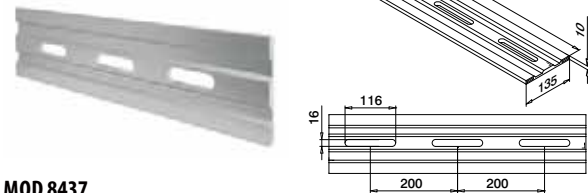

Railing bases

Drainage profiles, fascia mount

8 pcs for 5 m base channel

MOD 8437

Aluminium	Brushed, anodised		
OUTDOOR			
SELL OUT 168437-18		4	€/pc. 40,80