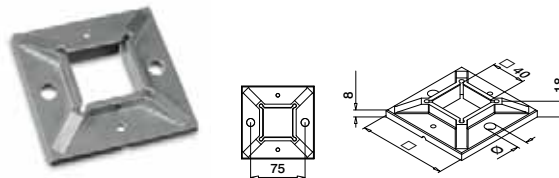

Posts

Base flanges

Adjustable angle

For glue connection

MOD 4943

304 Satin		For tube □	Q5-63	468	1	€ / pc.
INDOOR	134943-040-12	40 x 40 x 2,0	Q5-63	468	1	90,80
316 Satin						
OUTDOOR	144943-040-12	40 x 40 x 2,0	Q5-62	468	1	116,90

International Design Model Protection

Posts

Cover caps

MOD 4511

304 Satin		□	H		2	€ / pc.
INDOOR	134511-040-12	108	25		2	14,15
316 Satin						
OUTDOOR	144511-040-12	108	25		2	21,15

Posts

Base flanges

For glue connection

MOD 4942

304 Satin		For tube □	Q5-59	471	2	€ / pc.
INDOOR	134942-040	40 x 40 x 2,0	Q5-59	471	2	32,65
316 Satin						
OUTDOOR	144942-040	40 x 40 x 2,0	Q5-58	471	2	40,80

International Design Model Protection

Posts

Flanges for baluster posts

MOD 4940

304 Raw		□	∅	Q5-59	471	2	€ / pc.
INDOOR	134940-040	100	11	Q5-59	471	2	28,25
316 Raw							
OUTDOOR	144940-040	100	11	Q5-58	471	2	36,75

Q-INFO MOD 4942 / 4901 / 4511

SELL OUT Only while supplies last.

Q-INFO MOD 4943