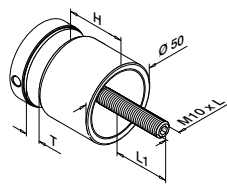

Point glass adapters

Ø 50