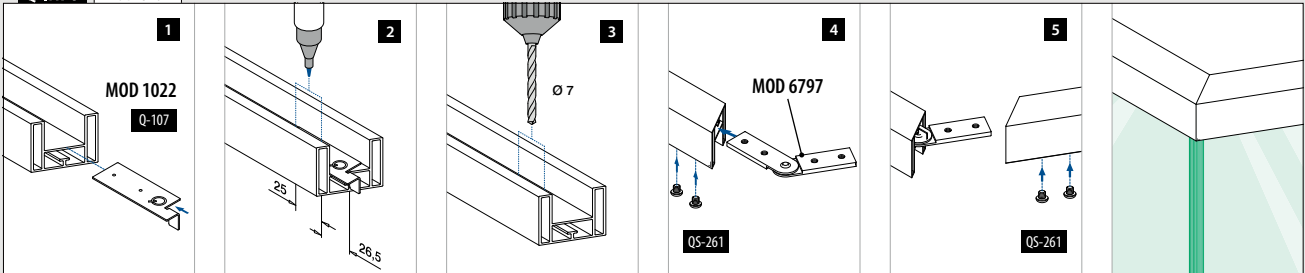

MOD 6798
Aluminium Mill finish
 166798 QS-261 476 2 € / pc. 11,70

Q-INFO MOD 6311

Q-INFO MOD 6797

Q-INFO MOD 6798

Q-INFO MOD 6798

Upwards

Cut	45°	40°	35°	30°	25°	20°	15°	10°	5°	0°
Outer angle	90°	100°	110°	120°	130°	140°	150°	160°	170°	180°
Distance to edge (x)	30,5	30,0	29,5	29,0	28,5	28,0	27,5	27,0	27,0	26,5