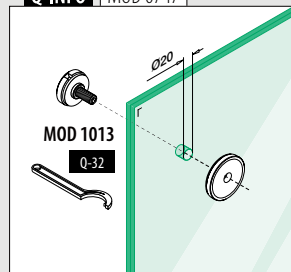

Q-INFO MOD 1747

6

ACCESSORIES

Q-screw / Q-anchor overview	460
Find the right anchor	461 - 467
Anchors	468 - 471
Screws	472 - 476
Fixing materials	477 - 478
Spare materials for glass clamps / adapters	479
Drilling and tapping	480 - 481
Mounting accessories	482 - 485
Care and maintenance	486
Tools	487 - 489
Symbol index	491