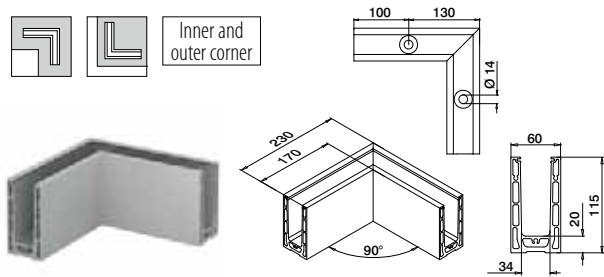

Corners, top mount

Inner and outer corner

MOD 8211

Aluminium	Mill finish		€ / pc.
168211-00-00	461 - 467	1	106,20
Aluminium	Brushed, anodised		
OUTDOOR			
168211-00-18	461 - 467	1	115,65
Aluminium	Black Line		
OUTDOOR			
NEW 168211-00-82	461 - 467	1	125,75

International Design Model Protection

End caps, top mount

Left / right

MOD 8212

Aluminium	Mill finish		€ / pc.
	Tape		
168212-00-00	Prepacked	1	27,05
Aluminium	Brushed, anodised		
OUTDOOR			
168212-00-18	Prefixed	1	32,80
Aluminium	Black Line		
OUTDOOR			
NEW 168212-00-82	Prepacked	1	38,40