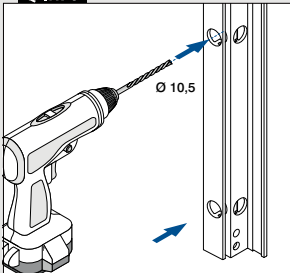

Wall profiles

Holes not drilled through

MOD 6830

Aluminium	Mill finish		€ / pc.
166830-050-00-00	461 - 467	L = 5 m	292,70
Aluminium	Brushed, anodised		
OUTDOOR			
166830-050-00-18	461 - 467	L = 5 m	306,25

International Design Model Protection

Wall profiles

Pre-drilled

Reveal mounting

MOD 6830

Aluminium	Mill finish		€ / pc.
166830-050-02-00	461 - 467	L = 5 m	292,70
Aluminium	Brushed, anodised		
OUTDOOR			
166830-050-02-18	461 - 467	L = 5 m	306,25

Facade / frame mounting

MOD 6830

Aluminium	Mill finish		€ / pc.
166830-050-01-00	461 - 467	L = 5 m	292,70
Aluminium	Brushed, anodised		
OUTDOOR			
166830-050-01-18	461 - 467	L = 5 m	306,25

Intermediate

MOD 6840

Aluminium	Mill finish		€ / pc.
166840-050-00-00	461 - 467	L = 5 m	370,00
Aluminium	Brushed, anodised		
OUTDOOR			
166840-050-00-18	461 - 467	L = 5 m	395,00

Q-INFO

Q-INFO

Aluminium

Mill finish

Brushed, anodised

Q-INFO

Q-INFO

MOD 6830-050-00

Q-INFO

MOD 6830-050-01