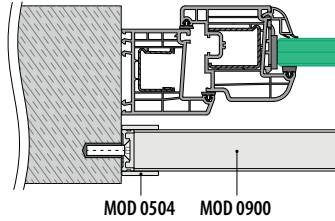

Handrails

Chest rails Ø33,7 - MOD 0504

Reveal mounting