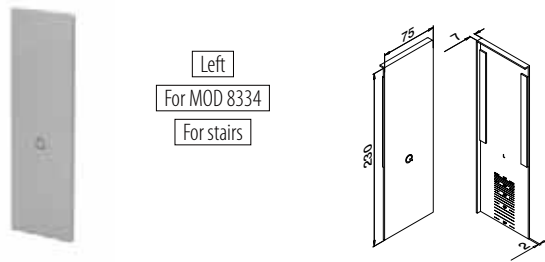

Left
For MOD 8334
For stairs

MOD 8333

Aluminium Brushed, anodised

	Tape		€/ pc.
168333-41-18	Prefixed	1	36,45

NEW