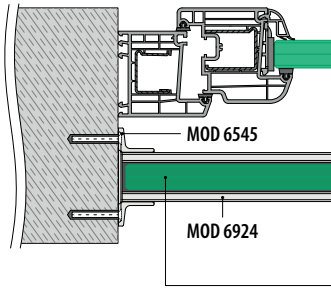

Easy Glass® MOD 6545

Reveal mounting