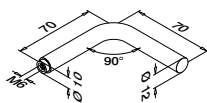

Welding parts for handrail brackets

MOD 0813