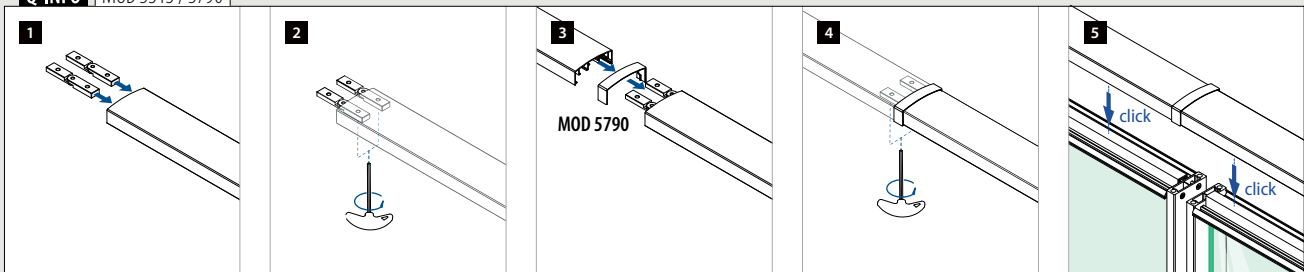

Q-INFO MOD 5313 / 5790