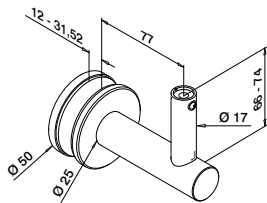

For flat tube

Adjustable height