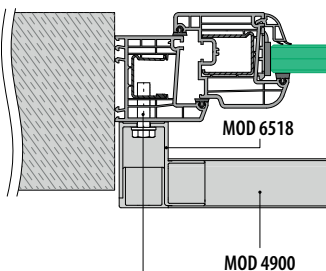

Frame mounting