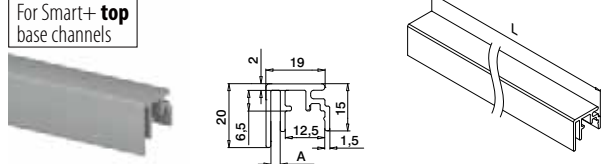

MOD 6979

Aluminium	Mill finish		€/ pc.
166979-002-50-00	L = 5 m		46,85
Aluminium	Brushed, anodised		
OUTDOOR			
166979-002-50-18	L = 5 m		52,50

NEW

PREFIX

For Smart+ top base channels