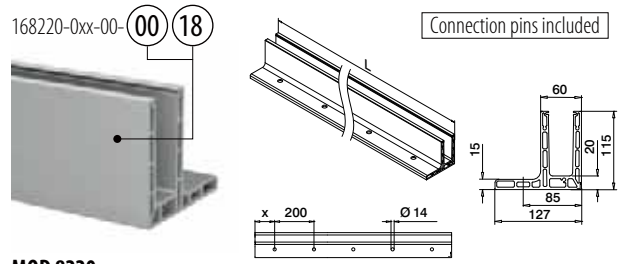

Safety glass: ■ 164 - 165

For adjustable glass fixings
X = variable
Y = 25,5
H = 25

For non-adjustable glass fixings
X = 15,5
Y = variable
H = 23

Q-disc® System: ■ 31, 32

All anchors: ■ 461 - 467

Please refer to the respective certificates and static calculations for specifications such as mounting details, glass dimensions and glass types.