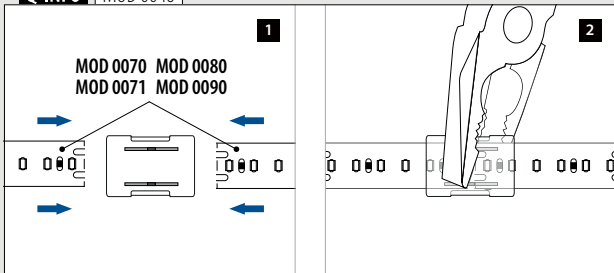

Q-INFO MOD 0046