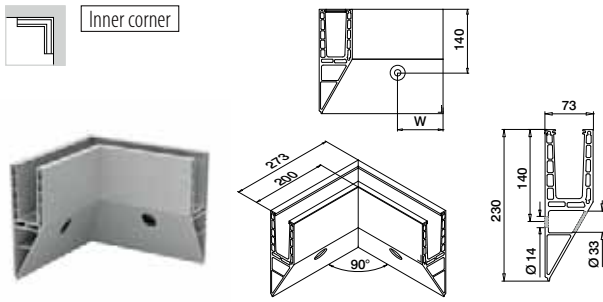

Corners, fascia mount

MOD 8441

Aluminium	Brushed, anodised			
OUTDOOR	W			€/ pc.
168441-01-18	100*	461 - 467	1	230,00