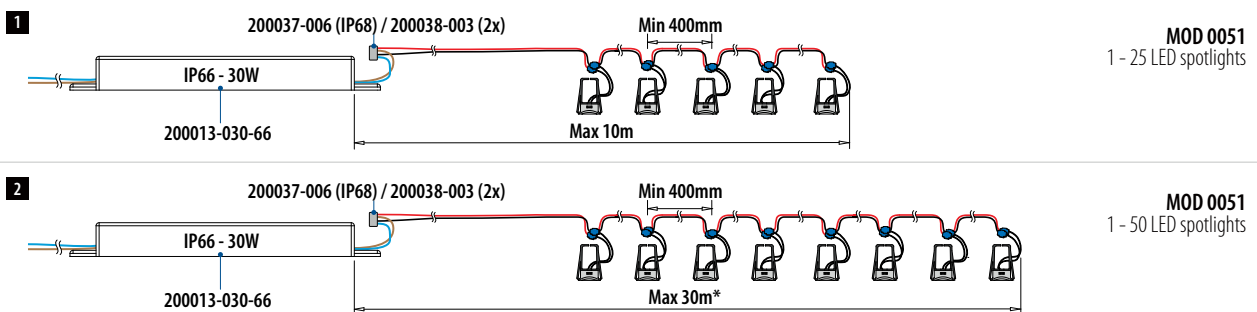

Transformer 12V
220...240V~, CE, without plug

**MOD 0013**

IN/OUTDOOR	P		€/ pc.
200013-030-66	30W	1	84,95

**Q-INFO****Indoor / outdoor**

* EMI/EMC compliance must be observed

**MOD 0070**

INDOOR	Colour (K)	LED/m	W	Φ (lm/m)	⊠	€/ pc.
190070-050-27	Warm white	70	14	350	L = 5 m	95,75
190070-050-65	Cool white	70	14	370	L = 5 m	95,75