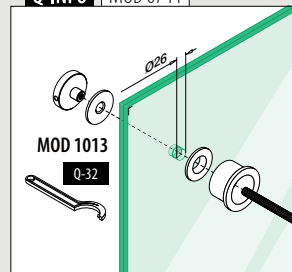

Q-INFO MOD 0744