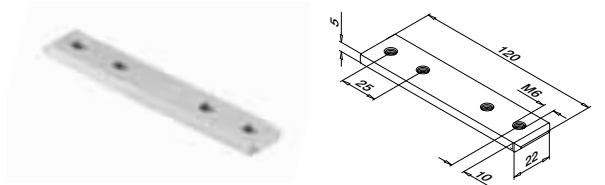

Connectors

MOD 6795
Aluminium Mill finish

166795-339	QS-261 476	2	€ / pc.	7,35