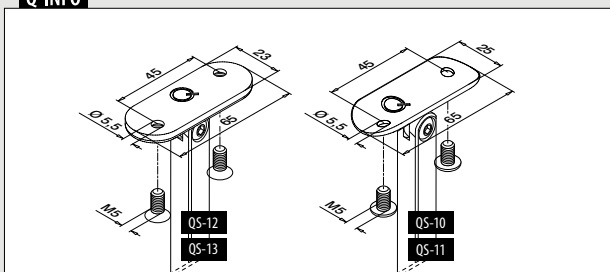

SELL OUT

Q-INFO

SELL OUT Only while supplies last.

For flat tube

**MOD 4727****304**

Satin

INDOOR	For tube □			€/ pc.
134727-12	40 x 40 x 2,0	QS-26	2	10,60

316