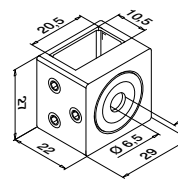

MOD 1712

304	Satin			
INDOOR		For tube		€/ pc.
131712-021-12		20 x 10 x 1,0	4	3,55
316	Satin			
OUTDOOR				
141712-021-12		20 x 10 x 1,0	4	4,20

International Design Model Protection

For flat tube