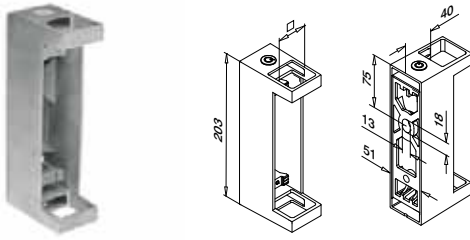

Baluster brackets

MOD 4558

304 Satin		316 Satin		€/pc.
INDOOR	For tube □	INDOOR	For tube □	
134558-040-12	40 x 40	144558-040-12	40 x 40	81,00
QS-63	468	QS-62	468	
	1		1