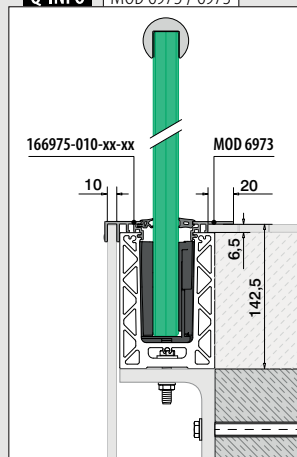

Q-INFO MOD 6975 / 6973