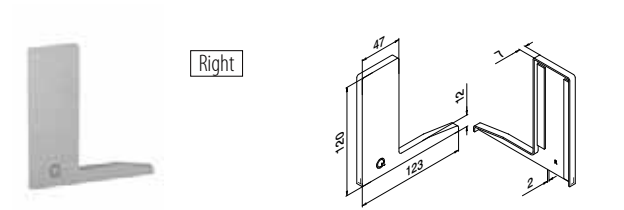

Railing bases

Base channels, top mount

- Optional: Cap rails: ■ 173 - 189
- Edge protection: ■ 170 - 172
- Safety glass: ■ 164 - 165
- Safety Wedge System: ■ 98
- All anchors: ■ 461 - 467

Please refer to the respective certificates and static calculations for specifications such as mounting details, glass dimensions and glass types.

MOD 8020

Aluminium Brushed, anodised

OUTDOOR

SELL OUT	168020-050-00-18	■ 461 - 467	L = 5 m	€/pc.
				776,10

Railing bases

Corners, top mount

MOD 8021

Aluminium Brushed, anodised

OUTDOOR

SELL OUT	168021-01-18	■ 461 - 467	1	€/pc.
				193,90

MOD 8021

Aluminium Brushed, anodised

OUTDOOR

SELL OUT	168021-02-18	■ 461 - 467	1	€/pc.
				193,90

Railing bases

End caps, top mount

MOD 8022

Aluminium Brushed, anodised

OUTDOOR

Tape

SELL OUT	168022-01-18	Prefix	1	€/pc.
				40,35

MOD 8022

Aluminium Brushed, anodised

OUTDOOR

Tape

SELL OUT	168022-02-18	Prefix	1	€/pc.
				40,35

Q-INFO MOD 8020

Q-INFO

Q-INFO MOD 8022