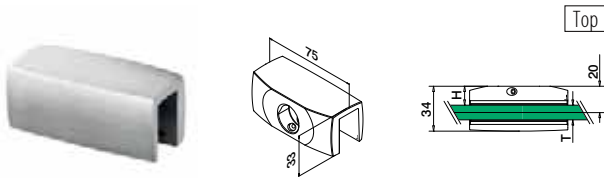

Glass holders - MOD 5500

MOD 5500

316 Satin				
OUTDOOR	T	H		€/pc.
145500-01-12	See T in MOD 5055	See H in MOD 5055	2	17,05

International Design Model Protection