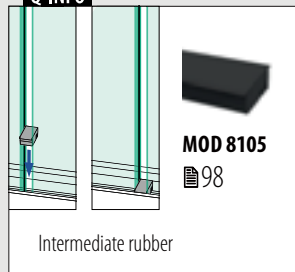

Q-INFO

SELL OUT Only while supplies last.