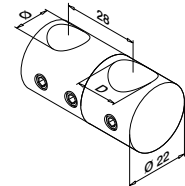

Crossbar holders

Bar mounting