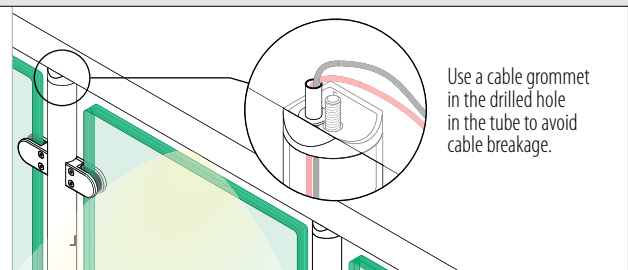

Q-INFO

Use a cable grommet in the drilled hole in the tube to avoid cable breakage.