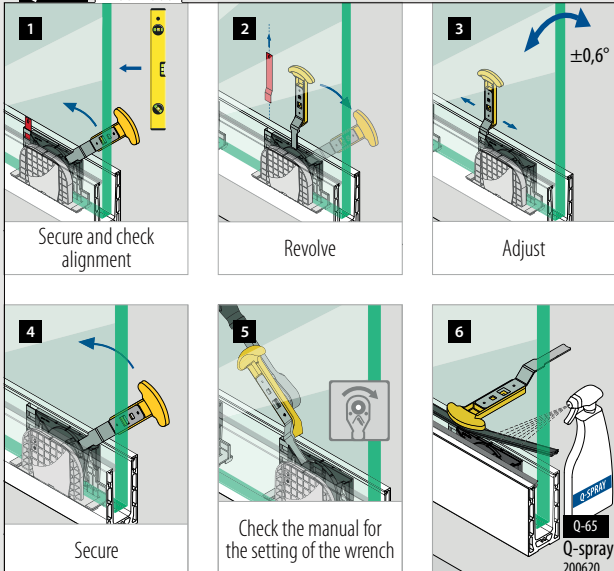

Q-INFO MOD 1000

Q-INFO

Glass guide

MOD 1002

484