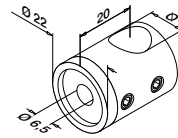

MOD 0832

304 Satin					
INDOOR		Ø			€/pc.
130832-000-12	12	QS-15	476	4	3,50
316 Satin					
OUTDOOR					
140832-000-12	12	QS-16	476	4	6,55

For flat tube