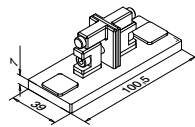

Bottom
Intermediate