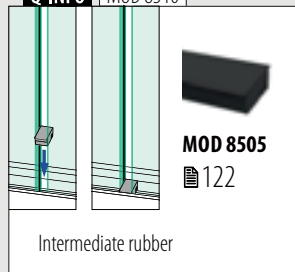

Connection pins

MOD 3005

316		Raw			€/ pc.
OUTDOOR					
	143005			6	0,90

Q-INFO MOD 8510

Q-INFO MOD 8510

Q-INFO Aluminium

Railing bases

End caps, top mount