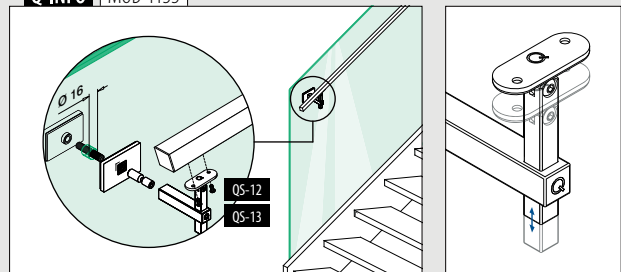

Q-INFO MOD 4155