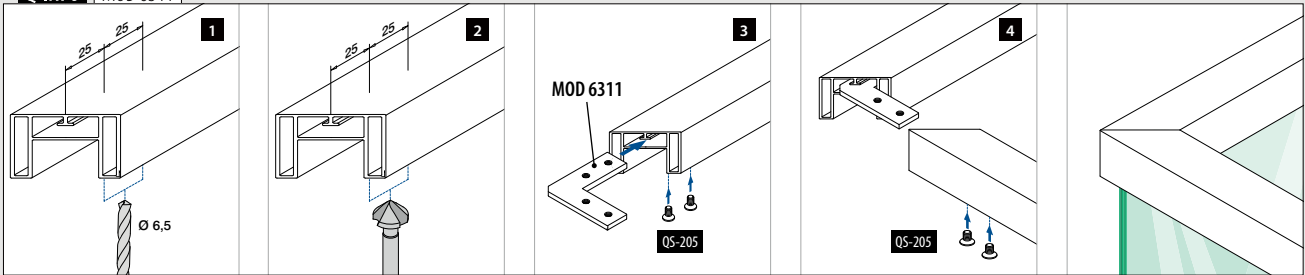

MOD 6798
Aluminium Mill finish
 166798 QS-261 476 2 € / pc. 11,70

Q-INFO MOD 6311

Q-INFO MOD 6797

Q-INFO MOD 6798

Q-INFO MOD 6798

Upwards

Cut	45°	40°	35°	30°	25°	20°	15°	10°	5°	0°
Outer angle	90°	100°	110°	120°	130°	140°	150°	160°	170°	180°
Distance to edge (x)	30,5	30,0	29,5	29,0	28,5	28,0	27,5	27,0	27,0	26,5