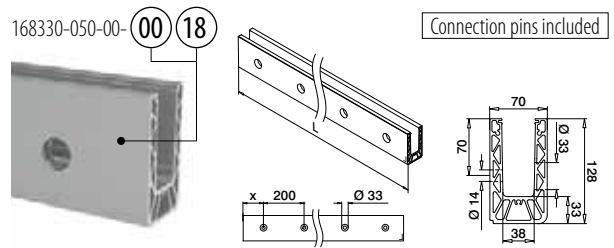

Base channels, fascia mount