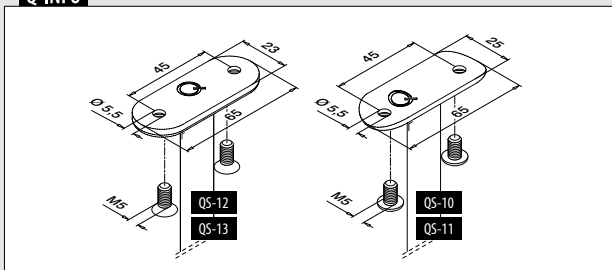

For flat tube

MOD 0111

304 Satin				€/pc.
INDOOR				
130111-000-12	QS-12 476	2		12,15
316 Satin				
OUTDOOR				
140111-000-12	QS-13 476	2		17,45

For round tube

MOD 0111

304 Satin				€/pc.
INDOOR				
130111-033-12	33,7	QS-10 476	2	12,15
130111-042-12	42,4	QS-10 476	2	12,15
130111-048-12	48,3	QS-10 476	2	12,15
304 Mirror polished				
INDOOR				
SELL OUT 130111-042-10	42,4	QS-10 476	2	14,55
304 Black Line				
INDOOR				
NEW 130111-042-82	42,4	QS-10 476	2	15,80
316 Satin				
OUTDOOR				
140111-042-12	42,4	QS-11 476	2	17,45
140111-048-12	48,3	QS-11 476	2	17,45
316 Mirror polished				
OUTDOOR				
140111-042-10	42,4	QS-11 476	2	20,85

SELL OUT Only while supplies last.

Q-INFO

Q-INFO

Q-INFO 316 304