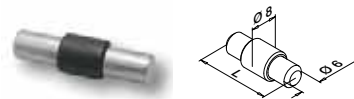

International Design Model Protection

Accessories

Security pins

Optional for MOD 2800

MOD 5015

Accessories					
	L		€ / pc.		
205015-22	22	4	1,65		

Q-INFO | 304 | 316 | MOD 2800 | Finishes

Q-INFO | Zamak | MOD 2800 | Finishes