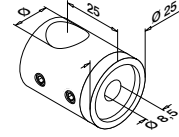

MOD 0831

304 Satin					
INDOOR		Ø			€/pc.
130831-000-12	12	QS-15	476	4	3,50
316 Satin					
OUTDOOR					
140831-000-12	12	QS-16	476	4	6,55

For flat tube