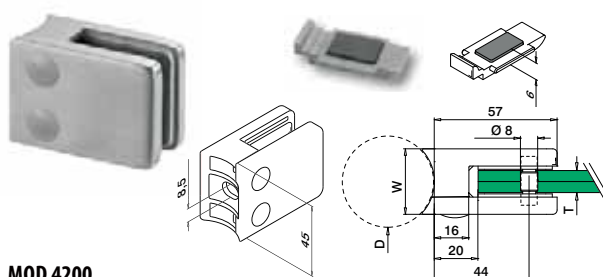

For round tube

Security plate included

MOD 4200

304 Satin											
INDOOR	W	T			€ / pc.						
134200-000-12	28	See MOD 5042	QS-26	478	4						
316 Satin											
OUTDOOR											
144200-000-12	28	See MOD 5042	QS-27	478	4	14,95					
316 Mirror polished											
OUTDOOR											
144200-000-10	28	See MOD 5042	QS-27	478	4	18,20					
316 Black Line											
OUTDOOR											
NEW 144200-000-82	28	See MOD 5042	QS-27	478	4	19,45					
Zamak											
INDOOR											
SELL OUT 104200-000-...	30	See MOD 5042	QS-28	478	4	Q-info					

International Design Model Protection

MOD 4200

304 Satin												
INDOOR	D	W	T		€ / pc.							
134200-042-12	42,4	28	See MOD 5042	QS-47	478	4	13,20					
134200-048-12	48,3	28	See MOD 5042	QS-47	478	4	13,20					
304 Black Line												
INDOOR												
NEW 134200-042-82	42,4	28	See MOD 5042	QS-47	478	4	17,15					
316 Satin												
OUTDOOR												
144200-042-12	42,4	28	See MOD 5042	QS-45	478	4	14,95					
144200-048-12	48,3	28	See MOD 5042	QS-45	478	4	14,95					
316 Mirror polished												
OUTDOOR												
144200-042-10	42,4	28	See MOD 5042	QS-45	478	4	18,20					
144200-048-10	48,3	28	See MOD 5042	QS-45	478	4	18,20					
Zamak												
INDOOR												
SELL OUT 104200-042-...	42,4	30	See MOD 5042	QS-46	478	4	Q-info					
SELL OUT 104200-048-...	48,3	30	See MOD 5042	QS-46	478	4	Q-info					

International Design Model Protection