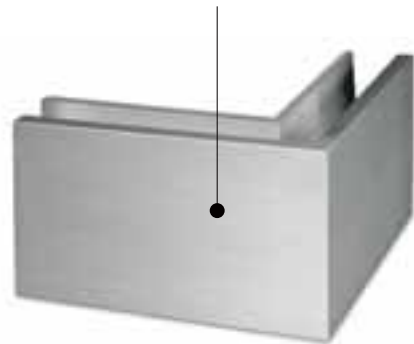

Zamak

Robust and inexpensive, die-cast zamak can be a highly economical alternative to other metals. To give the material an attractive finish, you can add a varnish or coating. In fact, many of Q-railing's zamak products are coated in advance, for your convenience.