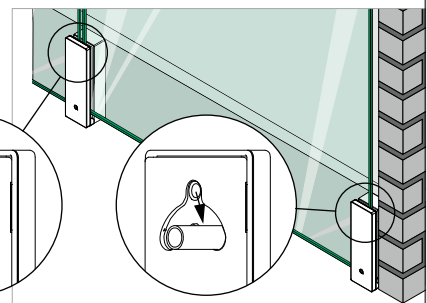

Optional: Cap rails: ■ 173 - 189
Edge protection: ■ 170 - 172
Safety glass: ■ 164 - 165
All anchors: ■ 461 - 467

Please refer to the respective certificates and static calculations for specifications such as mounting details, glass dimensions and glass types.

MOD 0763

304	Satin				€/pc.
INDOOR	T				
130763-12	12 - 21,52	■ 461 - 467	1		164,05
316	Satin				
OUTDOOR					
140763-12	12 - 21,52	■ 461 - 467	1		204,00

International Design Model Protection

Q-INFO