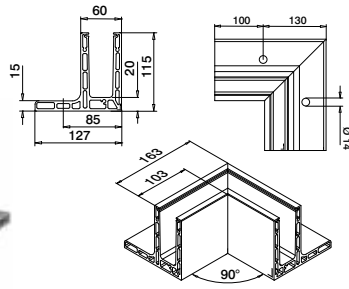

Railing bases

Corners, top mount

MOD 8221

Aluminium	Brushed, anodised			
OUTDOOR				€/ pc.
168221-01-18		461 - 467	1	192,60

International Design Model Protection