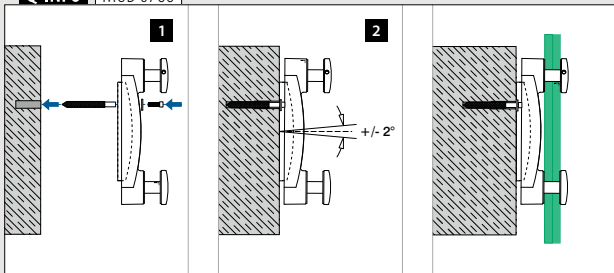

International Design Model Protection

Railing bases

Block glass adapters

Adjustable angle

MOD 0766

304	Satin			€/ pc.
INDOOR				
130766		461 - 467	1	135,55

International Design Model Protection

Q-INFO MOD 0766