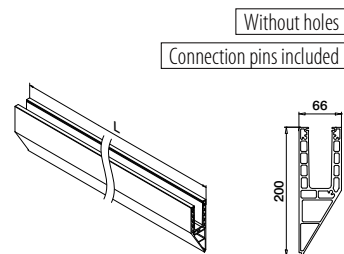

Without holes

Connection pins included

MOD 8240

Aluminium	Brushed, anodised				€/ pc.
168240-050-99-18		■ 461 - 467		L = 5 m	690,85

International Design Model Protection

Q-INFO

Trims: ■ 50 - 51

MOD 8205 ■ 50

Trim/intermediate rubber

Q-INFO

PREFIX

Q-INFO Aluminium

00 Mill finish

18 Brushed, anodised

Q-INFO

MOD 3005 ■ 482

Additional connection pins