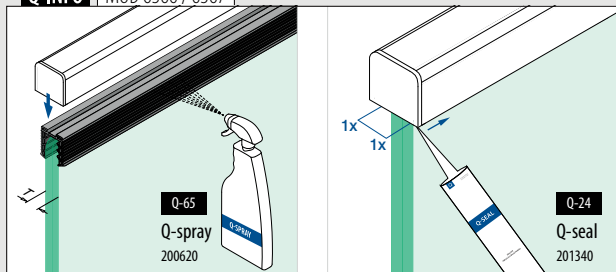

MOD 5124

Accessories

U = 24 mm

For monolithic glass	T		€/pc.
205124-050-08	8 - 10	L = 5 m	47,80
205124-050-11	12	L = 5 m	47,80
205124-050-15	15	L = 5 m	47,80
205124-050-19	19	L = 5 m	47,80

For laminated glass

205124-050-08	8,76 - 10,76	L = 5 m	47,80
205124-050-11	11,52 - 13,52	L = 5 m	47,80
205124-050-17	16,76 - 17,52	L = 5 m	47,80
205124-050-92	20,76 - 21,52	L = 5 m	47,80

NEW

MOD 5134

Accessories

U = 34 mm

For monolithic glass	T		€/pc.
205134-050-08	8 - 10	L = 5 m	47,80
205134-050-11	12	L = 5 m	47,80
205134-050-19	19	L = 5 m	47,80

For laminated glass

205134-050-08	8,76 - 10,76	L = 5 m	47,80
205134-050-11	11,52 - 13,52	L = 5 m	47,80
205134-050-17	16,76 - 17,52	L = 5 m	47,80
205134-050-22	20,76 - 21,52	L = 5 m	47,80
205134-050-24	24,76 - 25,52	L = 5 m	47,80
205134-050-32	31,52	L = 5 m	47,80

Q-INFO 304 316

Q-INFO MOD 6366 / 6367