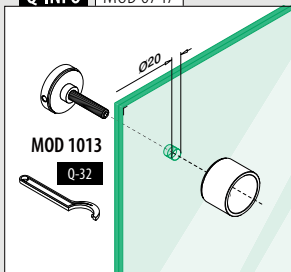

Q-INFO MOD 0747