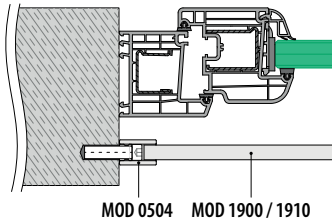

Chest rails Ø12 - MOD 0504

Reveal mounting