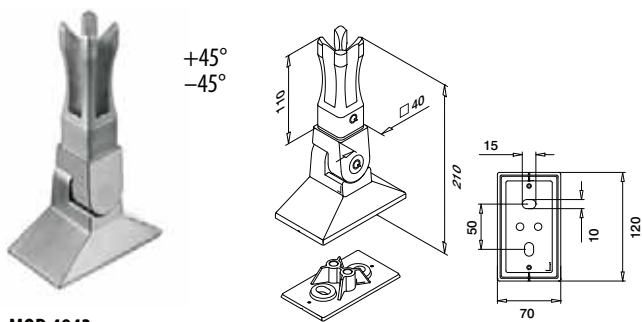

Posts

Base flanges

Adjustable angle

For glue connection

MOD 4943

304 Satin		For tube □	Q5-63	468	1	€ / pc.
INDOOR	134943-040-12	40 x 40 x 2,0	Q5-63	468	1	90,80
316 Satin						
OUTDOOR	144943-040-12	40 x 40 x 2,0	Q5-62	468	1	116,90

International Design Model Protection

Posts

Cover caps