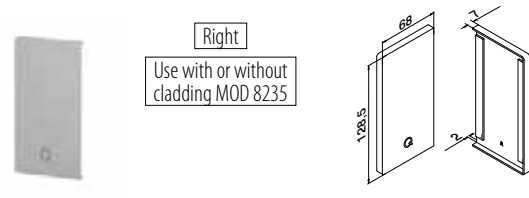

MOD 8232

Aluminium	Mill finish		
	Tape		€/ pc.
168232-02-00	Prepacked	1	28,90
Aluminium	Brushed, anodised		
OUTDOOR			
168232-02-18	Prefixed	1	33,90