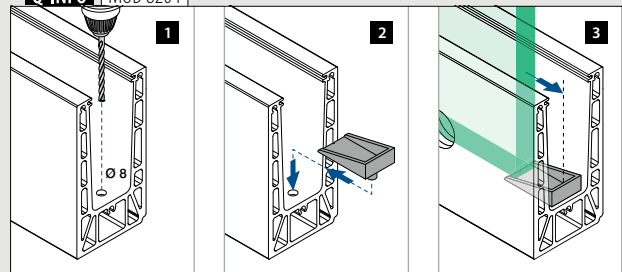

Q-INFO MOD 8204