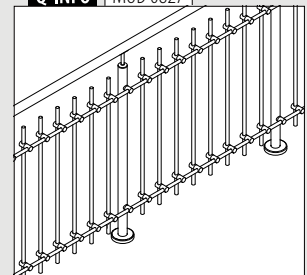

Q-INFO MOD 0827