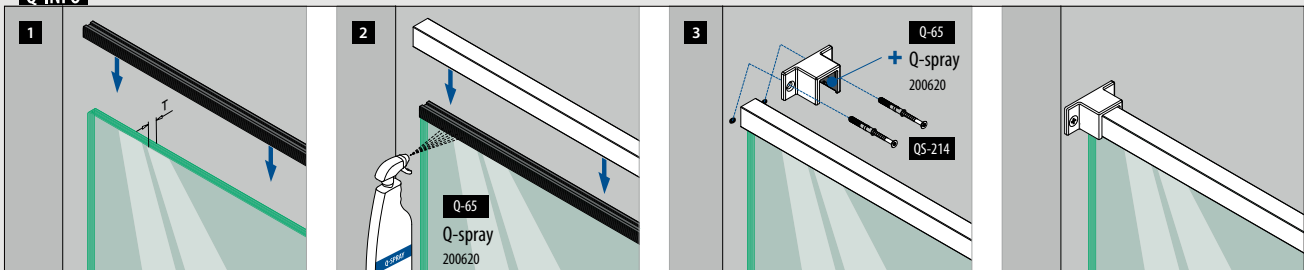

MOD 6911

Aluminium Mill finish

	U		€/pc.
166911-339-50-00	24	L = 5 m	153,05

Aluminium Matt silver effect, anodised

166911-339-50-08	24	L = 5 m	164,70

Aluminium Brushed, anodised

166911-339-50-18	24	L = 5 m	181,15

Aluminium Black Line

166911-339-50-82	24	L = 5 m	198,95

International Design Model Protection

MOD 6515

316 Satin

OUTDOOR			€/pc.
146515-339-12	QS-214 472	2	22,85

316 Black Line

OUTDOOR			€/pc.
146515-339-82	QS-214 472	2	26,05

MOD 5124

Accessories

U = 24 mm

For monolithic glass	T		€/pc.
205124-050-08	8 - 10	L = 5 m	47,80

For laminated glass

205124-050-08	8,76 - 10,76	L = 5 m	47,80
205124-050-11	11,52 - 13,52	L = 5 m	47,80

Q-INFO MOD 6911

Q-INFO 316

Q-INFO