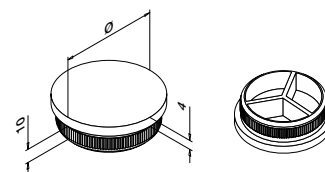

MOD 5732 - EASY HIT®

304 Satin

INDOOR	For tube Ø		€/ pc.
135732-233-12	33,7 x 2,0	2	4,25
135732-242-12	42,4 x 2,0	2	4,55
SELL OUT 135732-042-12	42,4 x 2,6	2	4,55
135732-248-12	48,3 x 2,0	2	4,65
135732-048-12	48,3 x 2,6	2	4,65

304 Black Line

INDOOR

NEW 135732-242-82	42,4 x 2,0	2	5,90

316 Satin

OUTDOOR

145732-233-12	33,7 x 2,0	2	5,60
145732-242-12	42,4 x 2,0	2	5,80
SELL OUT 145732-042-12	42,4 x 2,6	2	5,80
145732-248-12	48,3 x 2,0	2	6,00
145732-048-12	48,3 x 2,6	2	6,00