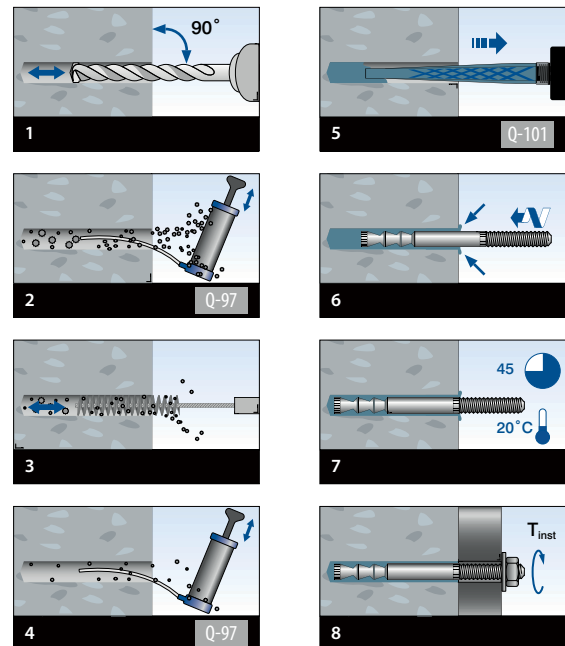

Q-INFO MOD 4010

Assembly instruction Q-anchor VMZ-A