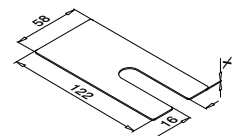

Railing bases

Shoe shims, fascia mount