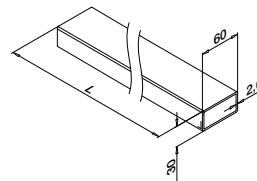

316	Satin				
OUTDOOR		For			€/ pc.
145728-063-12	60 x 30 x 2,6			2	19,50

International Design Model Protection

Tubes

Q-TUBE **DISCOUNT**

Ask for your personal discount or check your price in our online shop.