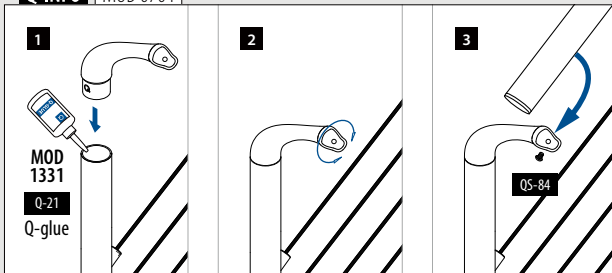

Q-INFO MOD 0704