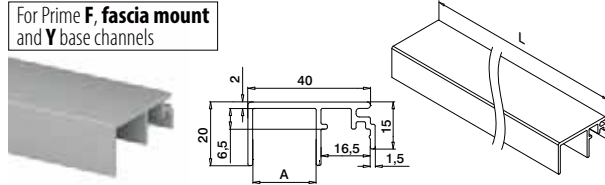

MOD 6974

Aluminium Mill finish	A		€/ pc.
166974-003-50-00	3	L = 5 m	51,45
Aluminium Brushed, anodised			
OUTDOOR			
166974-003-50-18	3	L = 5 m	57,10

PREFIX

For Prime **F, fascia mount** and **Y** base channels