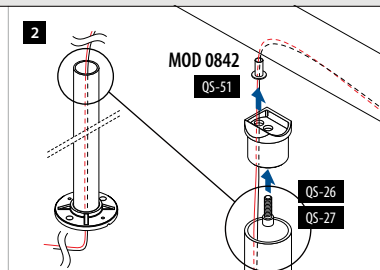

Q-INFO

Use a cable grommet in the drilled hole in the tube to avoid cable breakage.