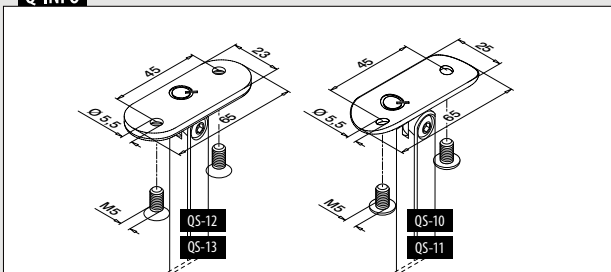

Handrail brackets

Adjustable

Baluster post mounting

For flat tube

For flat tube to round tube

MOD 4133

304 Satin

INDOOR

SELL OUT	134133-000-12	QS-55	474 / QS-21	476 / QS-12	476	2	€/pc.
							26,30

MOD 4133

304 Satin

INDOOR

SELL OUT	134133-042-12	42,4	QS-55	474 / QS-21	476 / QS-10	476	2	€/pc.
								26,30

Handrail brackets

Adjustable

Glass mounting

For flat tube

MOD 4155

304 Satin

INDOOR

SELL OUT	134155-000-12	QS-12	476	2	€/pc.
					38,00

Only while supplies last.

Q-INFO

Q-INFO MOD 4155