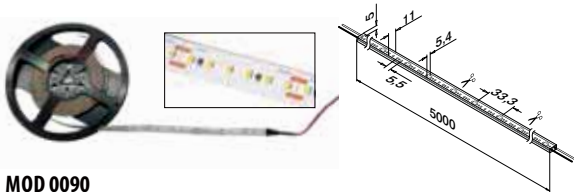

MOD 0090

INDOOR	Colour (K)	LED/m	W	Φ (lm/m)	⊠	€/ pc.
190090-050-40	Neutral white	180	30	650	L = 5 m	145,70