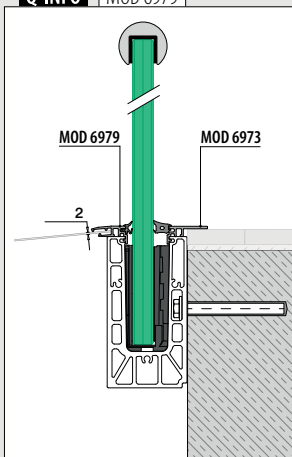

Q-INFO MOD 6979