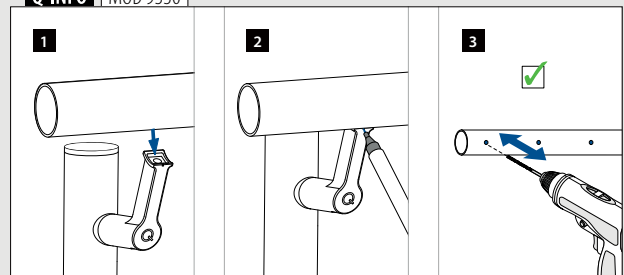

Q-INFO MOD 9330