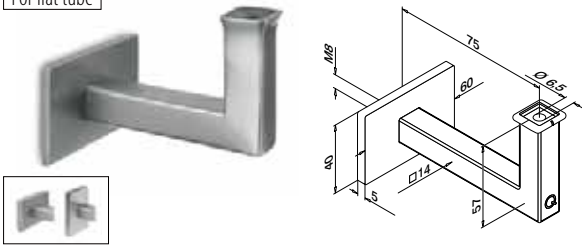

For round tube

MOD 4111

304	Satin			€/ pc.		
INDOOR						
134111-042-12	42,4	QS-1	475 / QS-54	476	2	19,25

Q-INFO | MOD 4111-042

Q-INFO | MOD 4111-042

Handrail brackets

Wall mounting

For flat tube