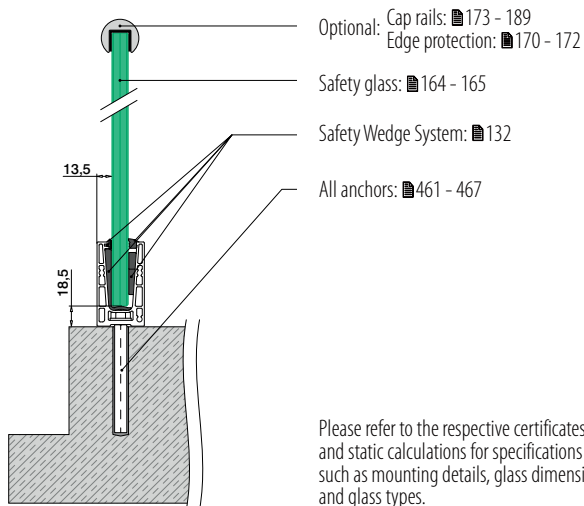

Q-INFO MOD 6600

Q-INFO MOD 1001

Railing bases

Base channels, top mount

MOD 6610

Aluminium	Mill finish		€/ pc.
166610-050-00-00	█ 461 - 467	L = 5 m	364,85
Aluminium	Brushed, anodised		
OUTDOOR			
166610-050-00-18	█ 461 - 467	L = 5 m	388,10