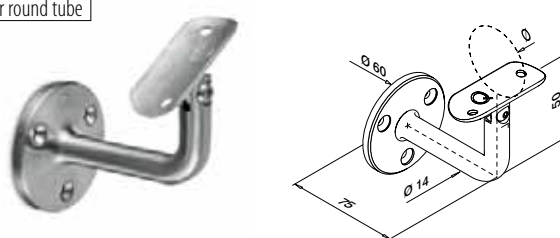

MOD 0102

304 Satin

INDOOR

Product Code	Material	Color	Qty	Price		
130102-000-12	QS-7	475 / QS-12	476 / QS-87	474	2	14,80

For round tube