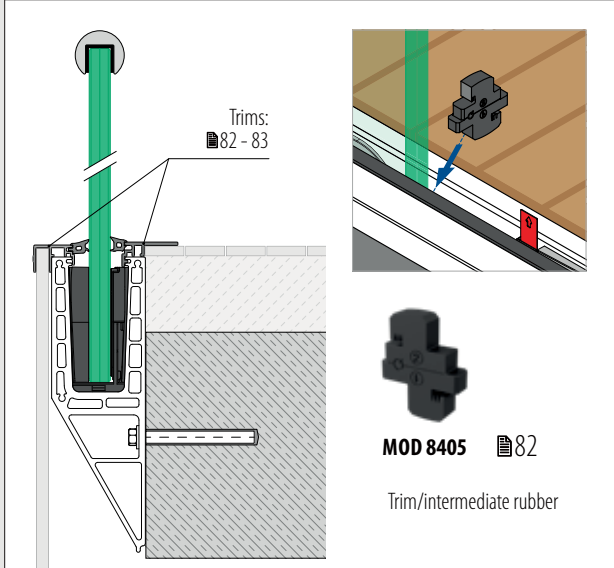

Base channels, fascia mount

- Optional: Cap rails: ■ 173 - 189
- Edge protection: ■ 170 - 172
- Safety glass: ■ 164 - 165
- Q-disc® System: ■ 67
- All anchors: ■ 461 - 467

Please refer to the respective certificates and static calculations for specifications such as mounting details, glass dimensions and glass types.

MOD 8440

Aluminium	Mill finish	X	■ 461 - 467	L = 5 m	€/ pc.
168440-050-00-00		100			956,00
Aluminium	Brushed, anodised				
OUTDOOR					
168440-025-00-18		50	■ 461 - 467	L = 2,5 m	507,85
168440-050-00-18		100	■ 461 - 467	L = 5 m	1.015,70

International Design
Model Protection

Without holes
Connection pins included

MOD 8440

Aluminium	Brushed, anodised				€/ pc.
OUTDOOR					
168440-050-99-18				L = 5 m	871,95

International Design
Model Protection

Q-INFO

Q-INFO

Q-INFO Aluminium

Q-INFO