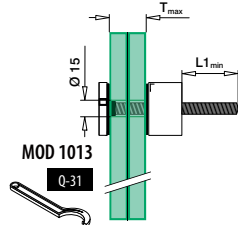

316 Satin					
OUTDOOR			€/pc.		
SELL OUT 140755-12	12	4	15,05		

Q-INFO 316

Mirror polished Satin

Q-INFO MOD 0746

Q-INFO MOD 0755

Q-INFO MOD 0755

Q-INFO Zamak MOD 0746 Finishes

Raw