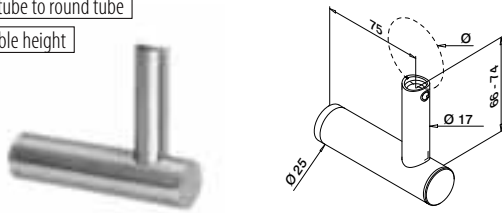

International Design Model Protection

Q-INFO

Q-INFO

For flat tube to round tube
Adjustable height

MOD 0147

304 Satin

SELL OUT	INDOOR	Ø			€/pc.	
130147-044	42,4 / 48,3	QS-21	476 / QS-25	476	2	20,75

316 Satin