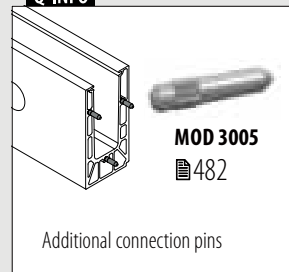

Railing bases

Base channels, top mount

Please refer to the respective certificates and static calculations for specifications such as mounting details, glass dimensions and glass types.

MOD 8610

Aluminium	Mill finish		€/ pc.
168610-025-00-00	■ 461 - 467	L = 2,5 m	565,10
Aluminium	Brushed, anodised		
OUTDOOR			
168610-025-00-18	■ 461 - 467	L = 2,5 m	594,50

Railing bases

Corners, top mount

MOD 8611

Aluminium	Mill finish		€/ pc.
168611-00-00	■ 461 - 467	1	235,00
Aluminium	Brushed, anodised		
OUTDOOR			
168611-00-18	■ 461 - 467	1	239,00

International Design Model Protection

Q-INFO MOD 8610

Q-INFO MOD 8610

Q-INFO Aluminium

Q-INFO