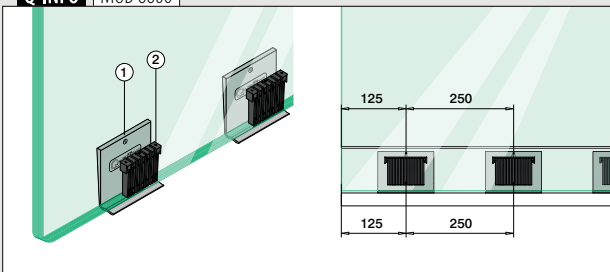

Q-INFO MOD 6600