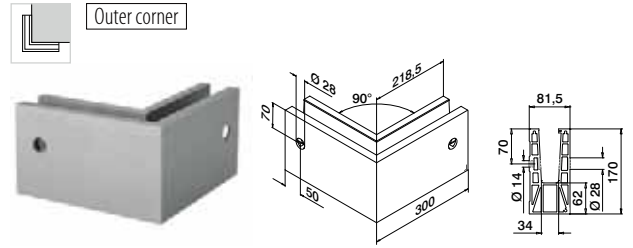

Railing bases

Base channels, fascia mount

MOD 8530

Aluminium	Brushed, anodised			
OUTDOOR				€/ pc.
168530-025-00-18	█ 461 - 467		L = 2,5 m	668,15

International Design Model Protection

Railing bases

Corners, fascia mount

MOD 8531

Aluminium	Brushed, anodised			
OUTDOOR				€/ pc.
168531-01-18	█ 461 - 467		1	260,10

MOD 8531

Aluminium	Brushed, anodised			
OUTDOOR				€/ pc.
168531-02-18	█ 461 - 467		1	260,10

Q-INFO MOD 8530

Q-INFO MOD 8530