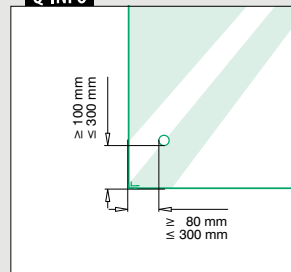

International Design Model Protection

Q-INFO

Q-INFO

Q-INFO

Easy Glass® MOD 0763

Facade mounting

Please refer to the respective certificates and static calculations for specifications such as mounting details, glass dimensions and glass types.