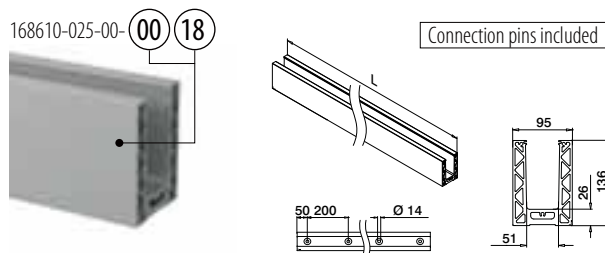

Railing bases

Base channels, top mount

Please refer to the respective certificates and static calculations for specifications such as mounting details, glass dimensions and glass types.

MOD 8610

Aluminium	Mill finish		€/ pc.
168610-025-00-00	■ 461 - 467	L = 2,5 m	565,10
Aluminium	Brushed, anodised		
OUTDOOR			
168610-025-00-18	■ 461 - 467	L = 2,5 m	594,50

Railing bases

Corners, top mount

MOD 8611

Aluminium	Mill finish		€/ pc.
168611-00-00	■ 461 - 467	1	235,00
Aluminium	Brushed, anodised		
OUTDOOR			
168611-00-18	■ 461 - 467	1	239,00

International Design Model Protection

Q-INFO MOD 8610

Q-INFO MOD 8610

Q-INFO Aluminium

Q-INFO