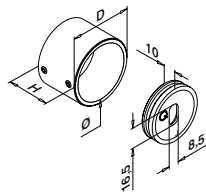

Wall flanges

MOD 0504