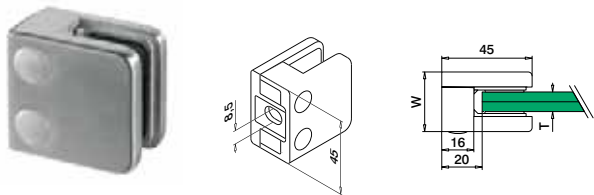

Glass clamps - MOD 2100

For flat tube

MOD 2100

304		Satin									
INDOOR	W	T			€ / pc.						
132100-000-12	27	See MOD 5021	QS-26	478	4	10,70					

304		Black Line									
INDOOR	W	T			€ / pc.						
132100-000-82	27	See MOD 5021	QS-26	478	4	13,90					

NEW

316		Satin									
OUTDOOR	W	T			€ / pc.						
142100-000-12	27	See MOD 5021	QS-27	478	4	12,35					

MOD 2100 tested for INDOOR

MOD 2100

Zamak											
INDOOR	W	T			€ / pc.						
102100-000-...	29	See MOD 5021	QS-28	478	4	Q-info					

SELL OUT

For round tube