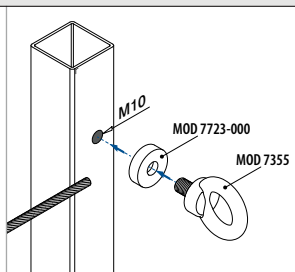

Q-INFO MOD 7355 / 7723