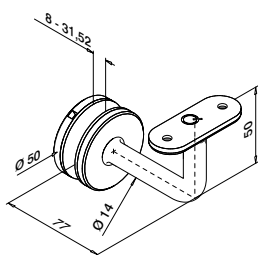

For flat tube