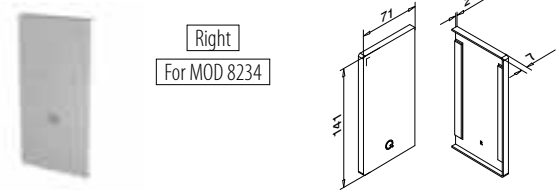

Right
For MOD 8234

MOD 8232

Aluminium Mill finish

	Tape		€/ pc.
168232-42-00	Prepacked	1	28,90

Aluminium Brushed, anodised

	Tape		€/ pc.
168232-42-18	Prefixed	1	33,90

NEW