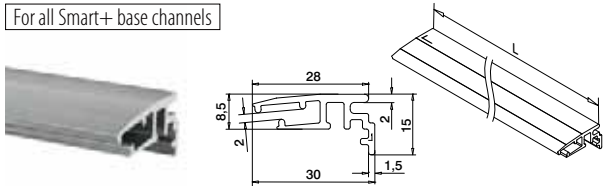

MOD 6972

Aluminium	Mill finish		€/ pc.
166972-010-50-00	A 10 L = 5 m		57,10
Aluminium	Brushed, anodised		
OUTDOOR			
166972-010-50-18	A 10 L = 5 m		63,40

PREFIX

For all Smart+ base channels