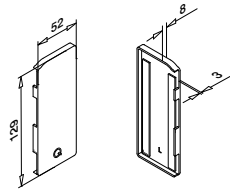

End caps, fascia mount

Left
Use with cladding