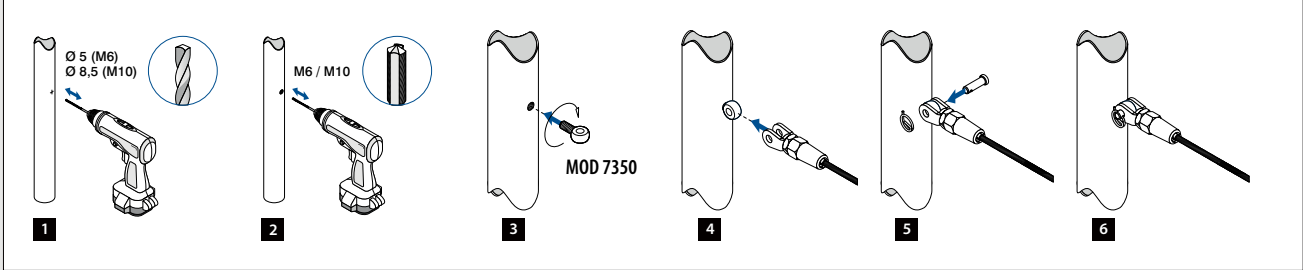

Q-INFO

Q-INFO

Q-INFO

Q-INFO