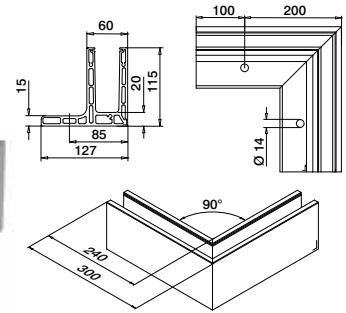

Railing bases

Corners, top mount

MOD 8221

Aluminium	Brushed, anodised			
OUTDOOR				€/ pc.
168221-01-18		461 - 467	1	192,60

International Design Model Protection

MOD 8221

Aluminium	Brushed, anodised			
OUTDOOR				€/ pc.
168221-02-18		461 - 467	1	192,60

International Design Model Protection

Railing bases

End caps, top mount

Left

MOD 8222

Aluminium	Mill finish			
	Tape			€/ pc.
168222-01-00	Prepacked	1		33,90
Aluminium	Brushed, anodised			
OUTDOOR				
168222-01-18	Prefixed	1		38,45

Right

MOD 8222

Aluminium	Mill finish			
	Tape			€/ pc.
168222-02-00	Prepacked	1		33,90
Aluminium	Brushed, anodised			
OUTDOOR				
168222-02-18	Prefixed	1		38,45

Railing bases

Waterproof trims, top mount

MOD 6980

Aluminium	Mill finish			
	Tape			€/ pc.
166980-50-00	Not included*	1		160,50
Aluminium	Brushed, anodised			
OUTDOOR				
166980-50-18	Not included*	1		180,60

NEW

*Order MOD 1360 (tape)

Accessories

Acrylic adhesive tape

MOD 1360

Accessories	Q	W	L		€/ pc.
201360	Q-53	9	33 m	1	53,80

Q-INFO MOD 8222

Q-INFO MOD 6980