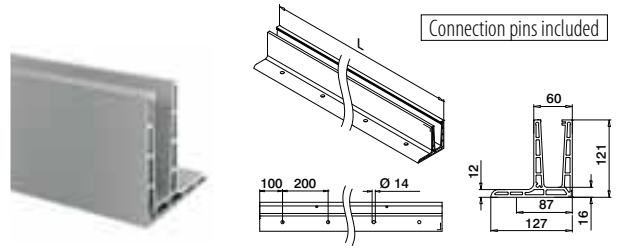

Assembly information:

<https://q-ne.ws/Pro23>

Q-INFO MOD 8112

Q-INFO MOD 8113

Railing bases

Base channels, top mount

MOD 8120

Aluminium	Brushed, anodised			
OUTDOOR				
SELL OUT 168120-050-00-18	■ 461 - 467	L = 5 m		€/ pc. 880,45