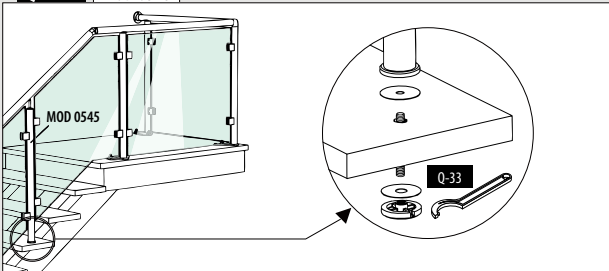

Posts

Stair flanges

For glue connection

MOD 0947

	304	Satin			
INDOOR	Ø	B		€/pc.	
130947-242	42,4 x 2,0	48	1	64,60	

International Design Model Protection

MOD 0947

Q-INFO MOD 0545