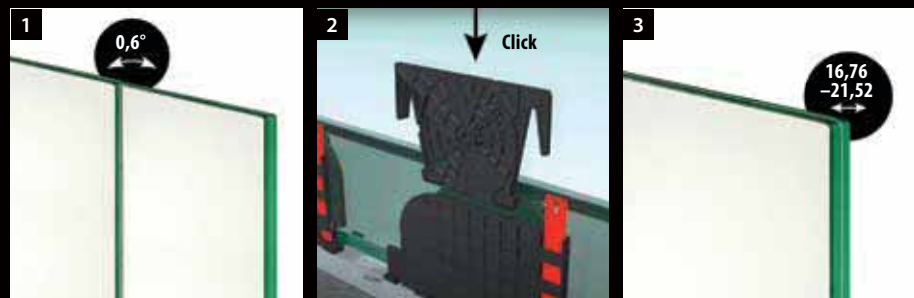

Internationally tested/calculated/certified:

1. 1 With the adjustable Q-disc System, you can realign individual glass panels by up to 0,6° from the vertical.
2. 2 Q-disc gives you clear feedback in the form of 'clicks' that confirm correct installation.
3. 3 Suitable for laminated glass with a thickness of 16,76 - 21,52 mm.

EASY GLASS® SMART+ VARIANTS

Smart+ Top mount

- Also for in-floor mounting

Smart+ Fascia mount

- Also for mounting on the inner side of parapet walls
- Base channel cladding available