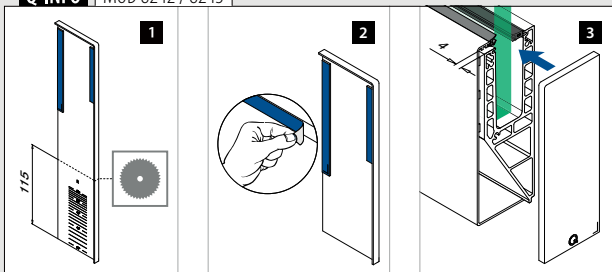

Q-INFO MOD 8242 / 8243