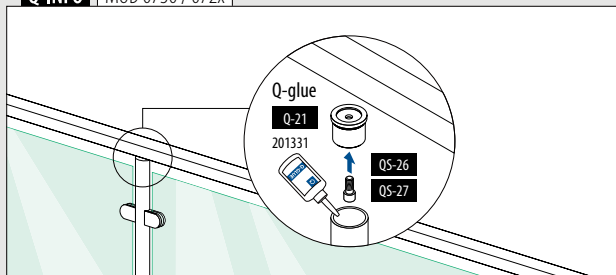

MOD 0728

304 Satin				€/pc.
INDOOR	D			
SELL OUT 130728-000	48,3 x 2,6	QS 26 476	2	11,10

SELL OUT Only while supplies last.

Q-INFO MOD 0730 / 0725x

Handrails

Handrail adapters

Adjustable

Baluster post mounting