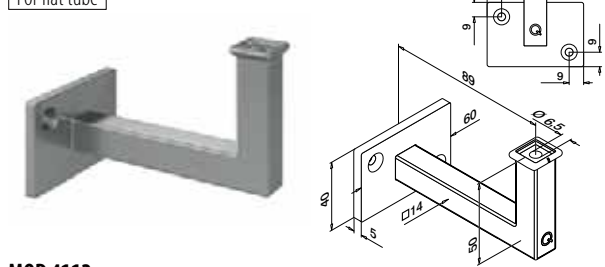

MOD 4112

304 Satin				€/ pc.
INDOOR				
134112-000-12	QS-5 475 / QS-54 476	2		19,25
316 Satin				
OUTDOOR				
NEW 144112-000-12	QS-6 475 / QS-70 476	2		25,10