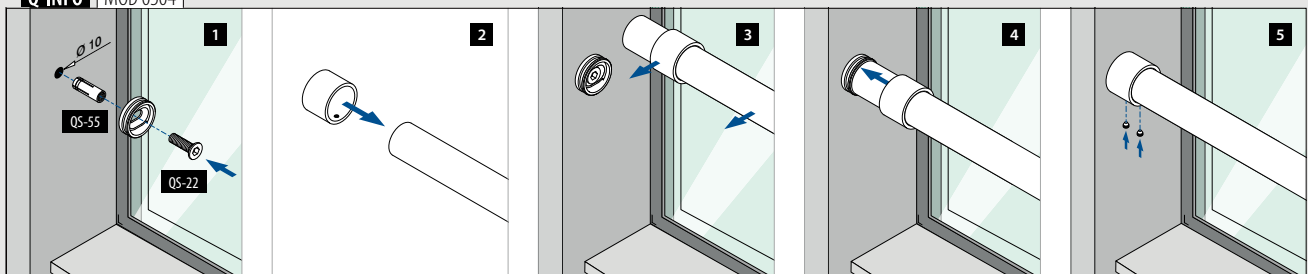

Q-INFO MOD 0504