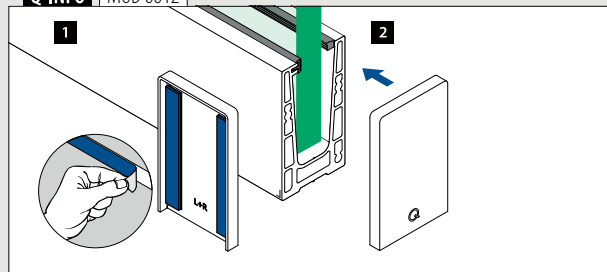

Q-INFO MOD 6612