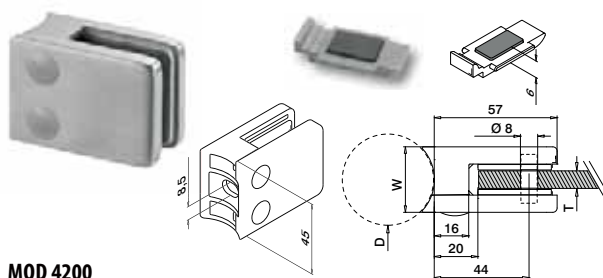

For round tube

Security plate included

MOD 4200

304 Satin												
INDOOR	W	T			€ / pc.							
134200-000-12	28	See MOD 5042	QS-26	478	4	13,20						
316 Satin												
OUTDOOR												
144200-000-12	28	See MOD 5042	QS-27	478	4	14,95						
316 Black Line												
OUTDOOR												
144200-000-82	28	See MOD 5042	QS-27	478	4	19,45						
316 Mirror polished												
OUTDOOR												
144200-000-10	28	See MOD 5042	QS-27	478	4	18,20						
Zamak												
INDOOR												
104200-000-...	30	See MOD 5042	QS-28	478	4	Q-info						

MOD 4200

304 Satin													
INDOOR	D	W	T		€ / pc.								
134200-042-12	42,4	28	See MOD 5042	QS-47	478	4	13,20						
134200-048-12	48,3	28	See MOD 5042	QS-47	478	4	13,20						
304 Black Line													
INDOOR													
NEW 134200-042-82	42,4	28	See MOD 5042	QS-47	478	4	17,15						
316 Satin													
OUTDOOR													
144200-042-12	42,4	28	See MOD 5042	QS-45	478	4	14,95						
144200-048-12	48,3	28	See MOD 5042	QS-45	478	4	14,95						
316 Mirror polished													
OUTDOOR													
144200-042-10	42,4	28	See MOD 5042	QS-45	478	4	18,20						
144200-048-10	48,3	28	See MOD 5042	QS-45	478	4	18,20						
Zamak													
INDOOR													
SELL OUT 104200-042-...	42,4	30	See MOD 5042	QS-46	478	4	Q-info						
SELL OUT 104200-048-...	48,3	30	See MOD 5042	QS-46	478	4	Q-info						

International Design Model Protection

International Design Model Protection