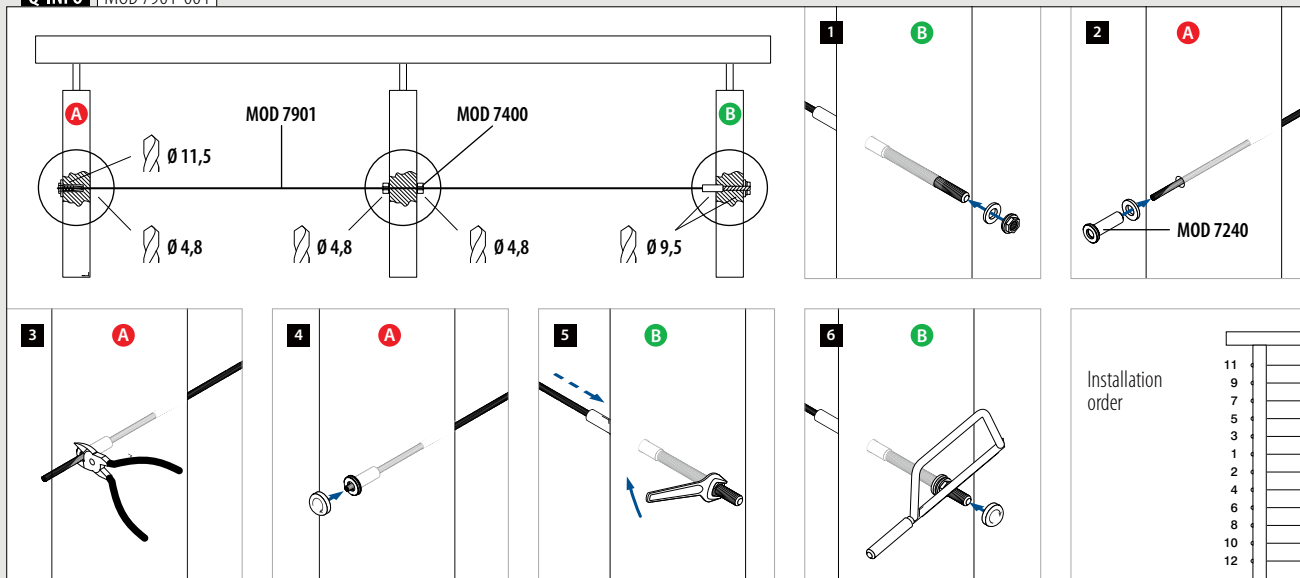

Cable stopper

MOD 7400

316		Satin		€/pc.
OUTDOOR		For cable Ø	D	
147400-003	3,2 - 4,0		18	5,80

Q-INFO MOD 7400 / 7401

Always use a cable stopper to distribute load across more than one post.

Q-INFO MOD 7901-004