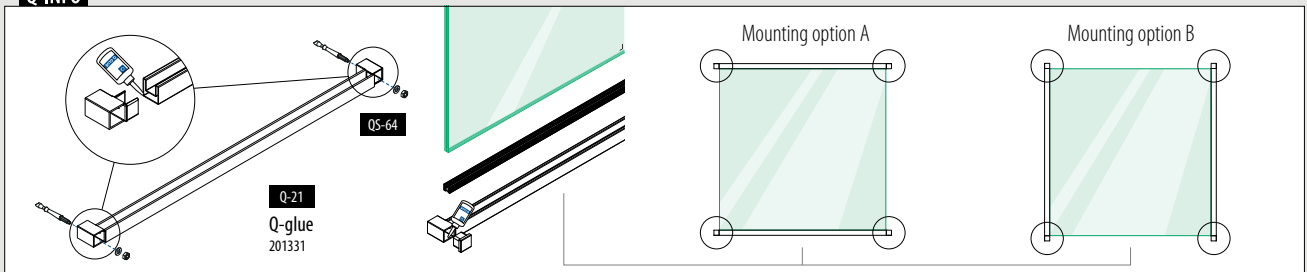

Easy Glass® MOD 6508

Please refer to the respective certificates and static calculations for specifications such as mounting details, glass dimensions and glass types.

Safety glass: ■ 164 - 165

All anchors: ■ 461 - 467

Wall flanges

Square □

MOD 6508

316	Satin				
OUTDOOR	□			€/pc.	
146508-040-01	40 x 40	■ 461 - 467	2	57,50	

International Design Model Protection

MOD 6508

316	Satin				
OUTDOOR	□			€/pc.	
146508-040-02	40 x 40	■ 461 - 467	2	57,50	

International Design Model Protection

Cap rails

Square □

MOD 6924

316	Satin				
OUTDOOR	U	□		€/pc.	
146924-040-50-12	24	40 x 40	L = 5 m	375,15	

Rubber inlays

MOD 5124

Accessories			
U = 24 mm			
For monolithic glass			
	T		€/pc.
205124-050-08	8 - 10	L = 5 m	47,80
205124-050-11	12	L = 5 m	47,80
205124-050-15	15	L = 5 m	47,80
205124-050-19	19	L = 5 m	47,80
For laminated glass			
205124-050-08	8,76 - 10,76	L = 5 m	47,80
205124-050-11	11,52 - 13,52	L = 5 m	47,80
205124-050-17	16,76 - 17,52	L = 5 m	47,80
NEW 205124-050-92	20,76 - 21,52	L = 5 m	47,80

Q-INFO