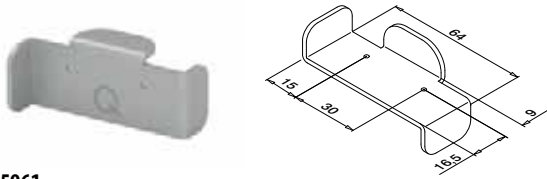

Drilling and tapping

Drilling template for Easy Alu baluster posts