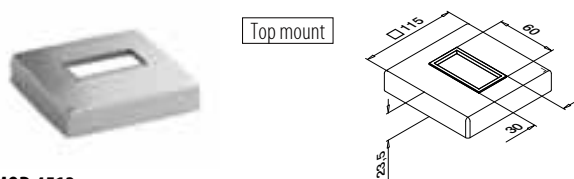

Cover caps

MOD 4513

316	Satin				
OUTDOOR					
144513-063-12			2	€ / pc.	23,45
316	Black Line				
OUTDOOR					
NEW 144513-063-82			2	€ / pc.	30,50