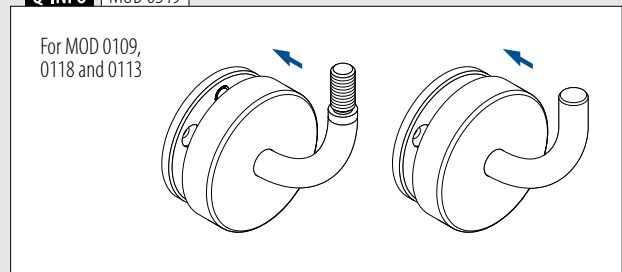

MOD 0519

316	Satin			
OUTDOOR				€/ pc.
140519			2	11,40
Zamak	Stainless steel effect			
INDOOR				
SELL OUT 100519			2	5,60

SELL OUT Only while supplies last.

Q-INFO | MOD 0118

Q-INFO | MOD 0519

For flat tube