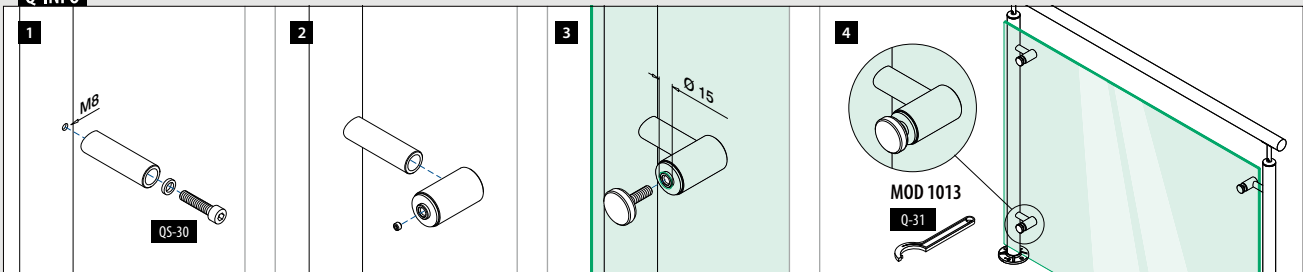

For flat tube

MOD 0754

316	Satin			€/pc.
OUTDOOR				
140754-000-12	QS-30	476	4	29,40

International Design Model Protection

For round tube

MOD 0754

316	Satin			€/pc.	
OUTDOOR					
	D				
140754-042-12	42,4	QS-30	476	4	29,40
140754-048-12	48,3	QS-30	476	4	29,40

International Design Model Protection

Please order fixing bolts separately.

Q-INFO