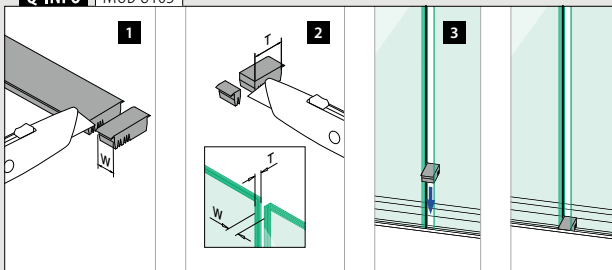

Q-INFO MOD 8105