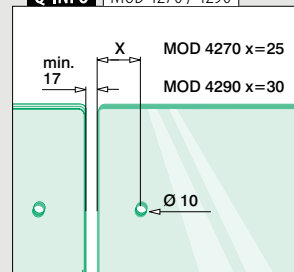

Q-INFO MOD 4270 / 4290