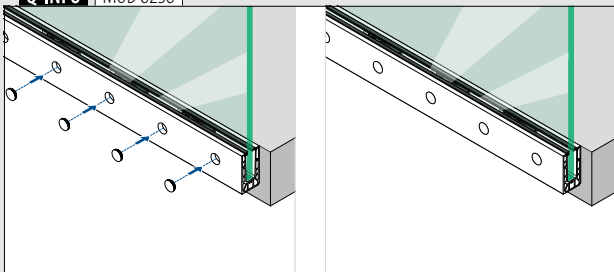

Q-INFO MOD 8238