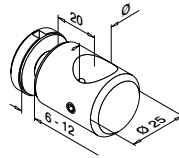

International Design Model Protection

Glass adapters

Ø 25 mm

MOD 0755

304 Satin

INDOOR	Ø	4	€/pc.
130755-16	16	4	10,00

316 Satin

OUTDOOR	Ø	4	€/pc.
140755-12	12	4	15,05