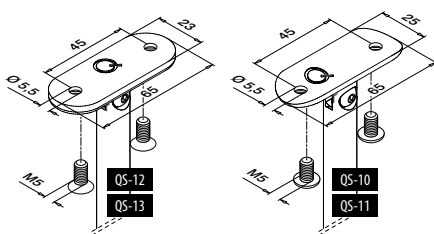

Q-INFO 304 316

Mirror polished Satin

Q-INFO

Q-INFO

SELL OUT Only while supplies last.

For round tube

Adjustable height

MOD 0697