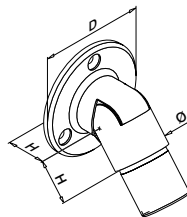

Chest rails Ø42,4 - MOD 0504

Reveal mounting

Please refer to the respective certificates and static calculations for specifications such as mounting details.

Chest rails Ø42,4 - MOD 0505

Reveal mounting

Please refer to the respective certificates and static calculations for specifications such as mounting details.

Wall flanges

MOD 0504

316 Satin

OUTDOOR	Ø	D	H			€/pc.
140504-042-12	42,4	50	35	QS-55	474 / QS-22	476 2 16,25

MOD 0505

316 Satin

OUTDOOR	For tube Ø	D	H			€/pc.
140505-042-12	42,4	95	30	QS-50	475 2	18,35

Wall flanges

Adjustable

0 - 50°

MOD 0506

316 Satin

OUTDOOR	For tube Ø	D	H			€/pc.
140506-042-12	42,4 x 2,0	75	30	QS-50	475 2	45,80

NEW

International Design Model Protection

Tubes

Q-TUBE ▼ DISCOUNT

Ask for your personal discount or check your price in our online shop.

MOD 0900

316 Satin

OUTDOOR	Ø	X		€/pc.
140900-242-50-12	42,4	2,0	L = 5 m	145,10

Q-INFO MOD 0504