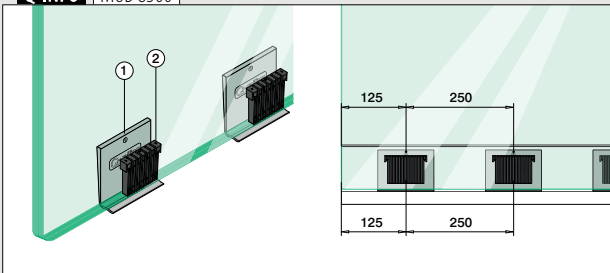

Q-INFO MOD 8500