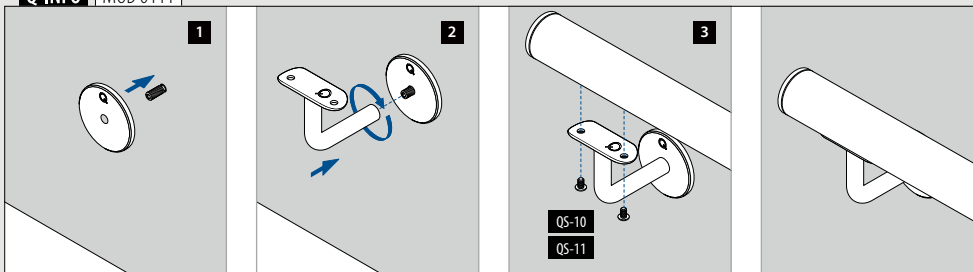

Q-INFO MOD 0111

Q-INFO

Tubes

Q-TUBE ▼ DISCOUNT

Ask for your personal discount or check your price in our online shop.

MOD 0900

304 Mirror polished

SELL OUT	INDOOR	Ø	X	Icon	€/pc.
	130900-242-50-10	42,4	2,0	L = 5 m	153,25