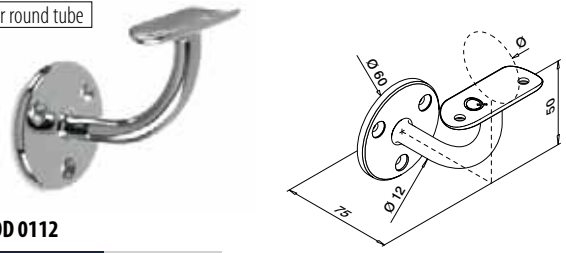

MOD 0111

304 Mirror polished

INDOOR

Ø

€/pc.

SELL OUT

130111-042-10 42,4 QS-10 476 2 14,55

316 Mirror polished

OUTDOOR

140111-042-10 42,4 QS-11 476 2 20,85

For round tube