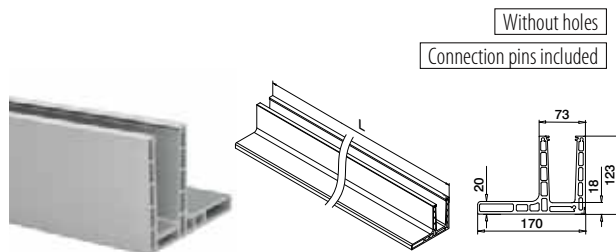

Base channels, top mount

MOD 8420

Aluminium	Mill finish	X	■ 461 - 467	L = 5 m	€/ pc.
168420-050-00-00		100			901,50
Aluminium	Brushed, anodised				
OUTDOOR					
168420-025-00-18		50	■ 461 - 467	L = 2,5 m	478,70
168420-050-00-18		100	■ 461 - 467	L = 5 m	957,30

International Design Model Protection

MOD 8420

Aluminium	Brushed, anodised				€/ pc.
OUTDOOR					
168420-050-99-18				L = 5 m	821,50

International Design Model Protection

Q-INFO

Q-INFO

Q-INFO Aluminium

Q-INFO