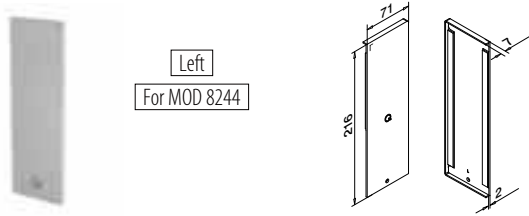

Right
Use with or without cladding MOD 8245
For stairs

Q-INFO MOD 8242 / 8243

Q-INFO MOD 8243

Railing bases

End caps, fascia mount

Left
For MOD 8244

MOD 8242

Aluminium	Mill finish	Tape	€ / pc.
168242-41-00	Prepacked	1	45,75
Aluminium	Brushed, anodised		
OUTDOOR			
168242-41-18	Prefixed	1	50,25