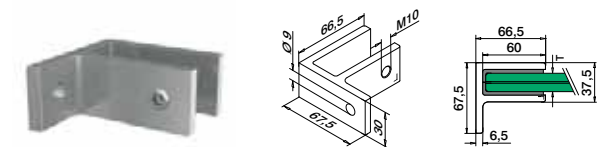

MOD 0293

Aluminium	Brushed, anodised			
OUTDOOR		T		€/ pc.
160293-22-18	See T in MOD 5092	2		15,45

NEW