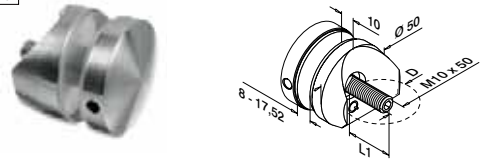

MOD 0747

304 Satin							
INDOOR	H	T	L	L1		€/pc.	
130747-010-12	10	8 - 17,52	50	11 - 22	2	17,70	
130747-020-12	20	8 - 25,52	70	13 - 31	2	22,00	
130747-030-12	30	8 - 25,52	80	13 - 31	2	24,25	
130747-040-12	40	8 - 17,52	80	11 - 22	2	27,65	
130747-050-12	50	8 - 17,52	90	11 - 22	2	31,10	

304 Black Line							
INDOOR	H	T	L	L1		€/pc.	
130747-010-82	10	8 - 17,52	50	11 - 22	2	23,00	
130747-030-82	30	8 - 25,52	80	13 - 31	2	31,55	

NEW
NEW

316 Satin							
OUTDOOR	H	T	L	L1		€/pc.	
140747-010-12	10	8 - 17,52	50	11 - 22	2	23,00	
140747-020-12	20	8 - 25,52	70	13 - 31	2	29,55	
140747-030-12	30	8 - 25,52	80	13 - 31	2	32,25	
140747-040-12	40	8 - 17,52	80	11 - 21	2	36,05	
140747-050-12	50	8 - 17,52	90	11 - 21	2	40,45	

316 Mirror polished							
OUTDOOR	H	T	L	L1		€/pc.	
140747-030-10	30	8 - 25,52	80	13 - 31	2	35,75	

Zamak Raw							
INDOOR	H	T	L	L1		€/pc.	
100747-00	10	8 - 17,52	50	11 - 22	2	9,90	

SELL OUT

Zamak Stainless steel effect							
OUTDOOR	H	T	L	L1		€/pc.	
100747-20	10	8 - 17,52	50	11 - 22	2	17,15	

SELL OUT

For round tube