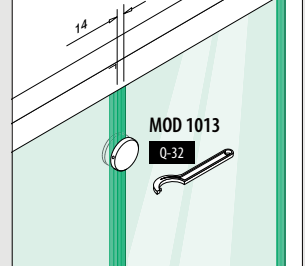

International Design Model Protection

Please order fixing bolts separately.

Q-INFO 304 316

Q-INFO MOD 0742

Q-INFO MOD 0284

Q-INFO MOD 0282

Hinges

For flat tube