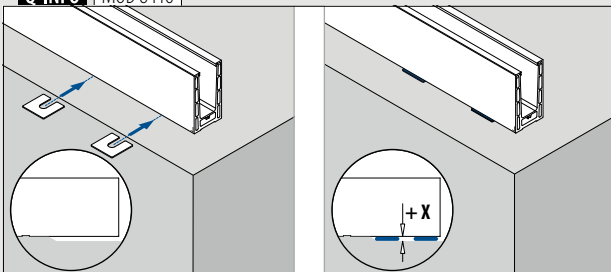

Q-INFO MOD 8416