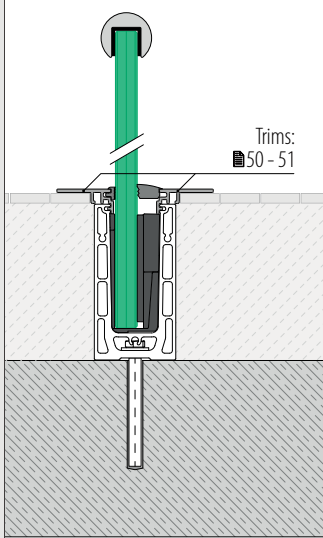

Q-INFO

Trims:
■ 50 - 51