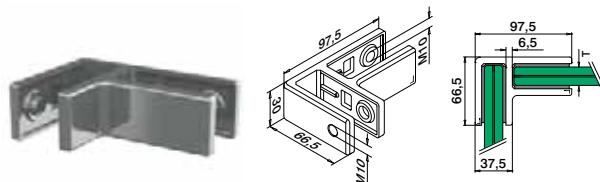

MOD 0292

316	Satin			
OUTDOOR		T		€/ pc.
140292-22-12	See T in MOD 5091	2		31,95

NEW