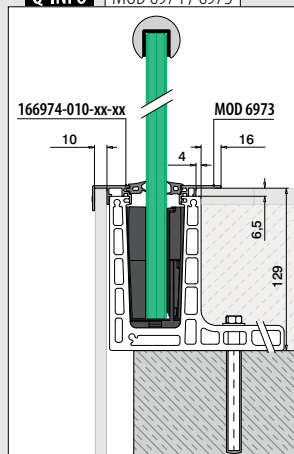

Q-INFO MOD 6974 / 6973