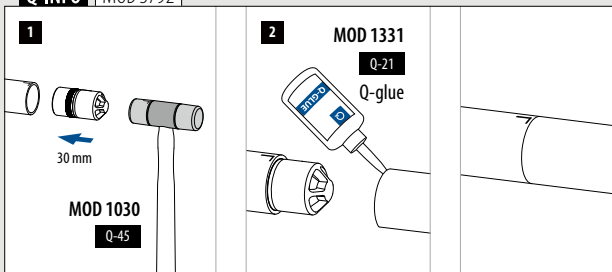

Connectors

MOD 5792 - EASY HIT®

316		Raw			
OUTDOOR		For tube Ø		€/pc.	
145792-233	33,7 x 2,0		2	9,30	

International Design Model Protection

Q-INFO MOD 5792

SELL OUT Only while supplies last.

End caps

MOD 5729 - EASY HIT®