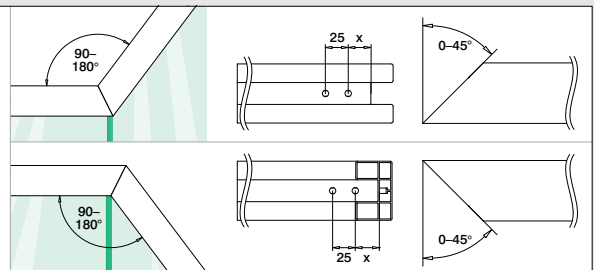

Connectors

MOD 6795
Aluminium Mill finish
166795-339 QS-261 476 2 € / pc. 7,35

MOD 6311
Aluminium Mill finish
166311-339 QS-261 476 2 € / pc. 11,15

MOD 6797
Aluminium Mill finish
166797 QS-261 476 2 € / pc. 11,70

MOD 6798
Aluminium Mill finish
166798 QS-261 476 2 € / pc. 11,70

Q-INFO MOD 6311

Q-INFO MOD 6797

Q-INFO MOD 6798

Q-INFO MOD 6798

Upwards

Cut	45°	40°	35°	30°	25°	20°	15°	10°	5°	0°
Outer angle	90°	100°	110°	120°	130°	140°	150°	160°	170°	180°
Distance to edge (x)	30,5	30,0	29,5	29,0	28,5	28,0	27,5	27,0	27,0	26,5

Downwards

Cut	0°	5°	10°	15°	20°	25°	30°	35°	40°	45°
Inner angle	180°	170°	160°	150°	140°	130°	120°	110°	100°	90°
Distance to edge (x)	26,5	26,5	26,0	26,0	25,5	25,5	25,0	24,5	24,5	24,0