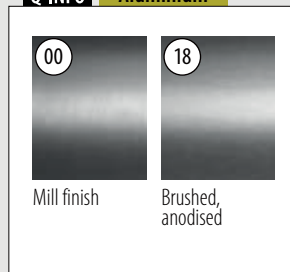

International Design Model Protection

SELL OUT Only while supplies last.

Q-INFO

Q-INFO

Q-INFO Aluminium

Q-INFO

Railing bases

Corners, fascia mount