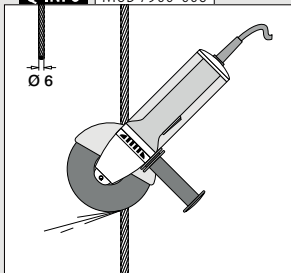

Cable ties

MOD 1050

Accessories					
		Q	L		€/ 100 pcs.
201050	Q-50	300	100		5,00

Q-INFO MOD 7900-006