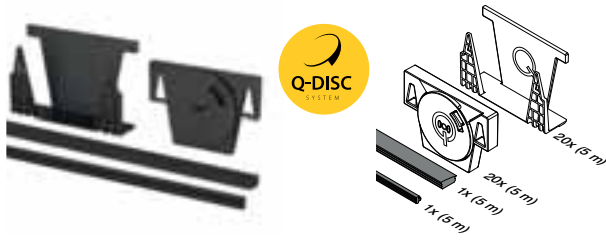

Railing bases

Q-disc® System (rubber set, inlay and Q-disc®)

For glass fixing