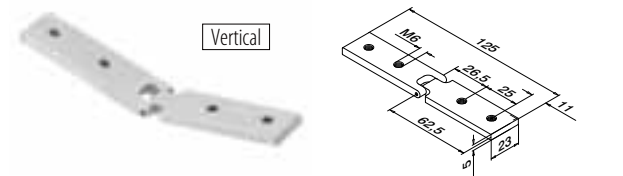

Connectors

MOD 6795
Aluminium Mill finish

166795-339	QS-261 476	2	€ / pc.	7,35

MOD 6311
Aluminium Mill finish

166311-339	QS-261 476	2	€ / pc.	11,15

MOD 6797
Aluminium Mill finish

166797	QS-261 476	2	€ / pc.	11,70

MOD 6798
Aluminium Mill finish

166798	QS-261 476	2	€ / pc.	11,70

Q-INFO MOD 6311

Q-INFO MOD 6797

Q-INFO MOD 6798

Q-INFO MOD 6798

Upwards

Cut	45°	40°	35°	30°	25°	20°	15°	10°	5°	0°
Outer angle	90°	100°	110°	120°	130°	140°	150°	160°	170°	180°
Distance to edge (x)	30,5	30,0	29,5	29,0	28,5	28,0	27,5	27,0	27,0	26,5

Downwards

Cut	0°	5°	10°	15°	20°	25°	30°	35°	40°	45°
Inner angle	180°	170°	160°	150°	140°	130°	120°	110°	100°	90°
Distance to edge (x)	26,5	26,5	26,0	26,0	25,5	25,5	25,0	24,5	24,5	24,0