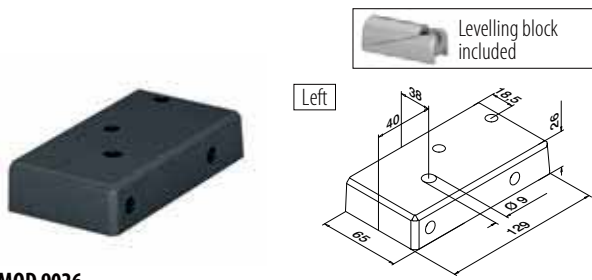

Base flanges, top mount

MOD 9026

Aluminium	Mill finish		€ / pc.
169026-009-01-00	461 - 467	1	25,40
Aluminium	Brushed, anodised		
OUTDOOR			
169026-009-01-18	461 - 467	1	29,30
Aluminium	Powder coated RAL 7016, textured		
OUTDOOR			
169026-009-01-33	461 - 467	1	28,00
Aluminium	Black Line		
OUTDOOR			
NEW 169026-009-01-82	461 - 467	1	28,00