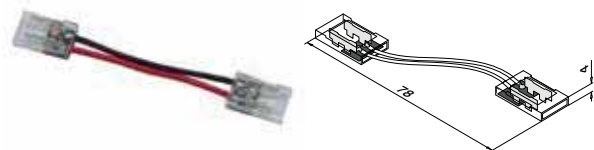

Universal flex connector