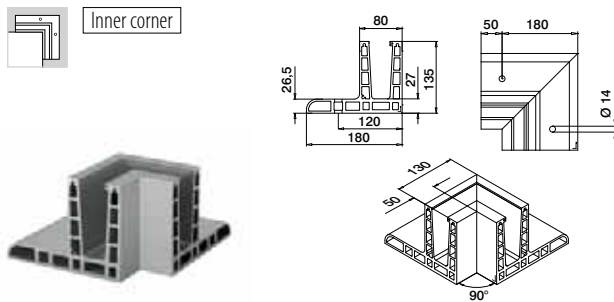

Corners, top mount

MOD 8521

Aluminium	Brushed, anodised			
OUTDOOR				€/pc.
168521-01-18	■ 461 - 467		1	307,35