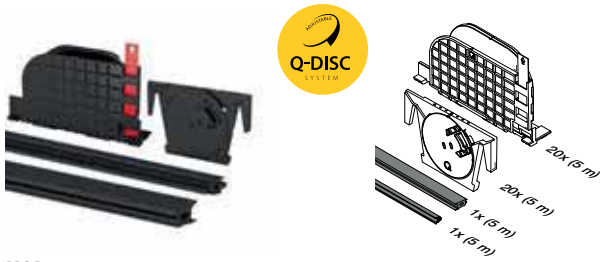

SLIDE AND ALIGN!

HOW IT WORKS:

reddot winner 2020
innovative product

Q-disc® System (rubber set, inlay and Q-disc®)

For glass fixing with adjustment

MOD 8301

Accessories

For laminated glass	T		€/pc.
208301-050-17	16,76	L = 5 m	134,45
208301-050-18	17,52	L = 5 m	134,45
208301-050-22	21,52	L = 5 m	134,45
208301-250-17	16,76	L = 25 m	647,90
208301-250-18	17,52	L = 25 m	647,90
208301-250-22	21,52	L = 25 m	647,90