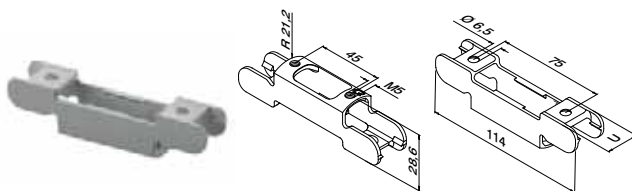

For handrail bracket, straight