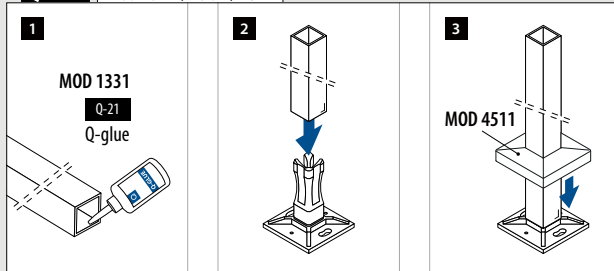

MOD 4940

304 Raw		□	∅	Q5-59	471	2	€ / pc.
INDOOR	134940-040	100	11	Q5-59	471	2	28,25
316 Raw							
OUTDOOR	144940-040	100	11	Q5-58	471	2	36,75

Q-INFO MOD 4942 / 4901 / 4511