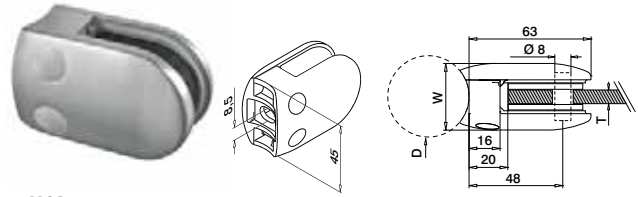

For round tube

MOD 2800

304 Satin										
INDOOR	W	T			€ / pc.					
132800-000-12	34	See MOD 5028	QS-26	478	4	12,25				
304 Mirror polished										
INDOOR										
132800-000-10	34	See MOD 5028	QS-26	478	4	14,80				
316 Satin										
OUTDOOR										
142800-000-12	34	See MOD 5028	QS-27	478	4	13,85				
316 Mirror polished										
OUTDOOR										
142800-000-10	34	See MOD 5028	QS-27	478	4	16,80				
316 Black Line										
OUTDOOR										
142800-000-82	34	See MOD 5028	QS-27	478	4	18,00				
Zamak										
INDOOR										
102800-000-...	36	See MOD 5028	QS-28	478	4	Q-info				

MOD 2800

304 Satin										
INDOOR	D	W	T			€ / pc.				
132800-042-12	42,4	34	See MOD 5028	QS-47	478	4	12,25			
132800-048-12	48,3	34	See MOD 5028	QS-47	478	4	12,25			
304 Mirror polished										
INDOOR										
132800-042-10	42,4	34	See MOD 5028	QS-47	478	4	14,80			
132800-048-10	48,3	34	See MOD 5028	QS-47	478	4	14,80			
316 Satin										
OUTDOOR										
142800-042-12	42,4	34	See MOD 5028	QS-45	478	4	13,85			
142800-048-12	48,3	34	See MOD 5028	QS-45	478	4	13,85			
316 Mirror polished										
OUTDOOR										
142800-042-10	42,4	34	See MOD 5028	QS-45	478	4	16,80			
142800-048-10	42,4	34	See MOD 5028	QS-45	478	4	16,80			
Zamak										
INDOOR										
102800-042-...	42,4	36	See MOD 5028	QS-46	478	4	Q-info			
102800-048-...	48,3	36	See MOD 5028	QS-46	478	4	Q-info			

International Design Model Protection

International Design Model Protection

Rubber inlays for plate adapters MOD 2800

2 pieces per plate adapter

MOD 5028

Accessories					
	T			€ / pc.	
205028-02	2	8		0,45	
205028-03	3	8		0,45	
205028-04	4	8		0,45	

Only while supplies last.

Please order fixing bolts separately.