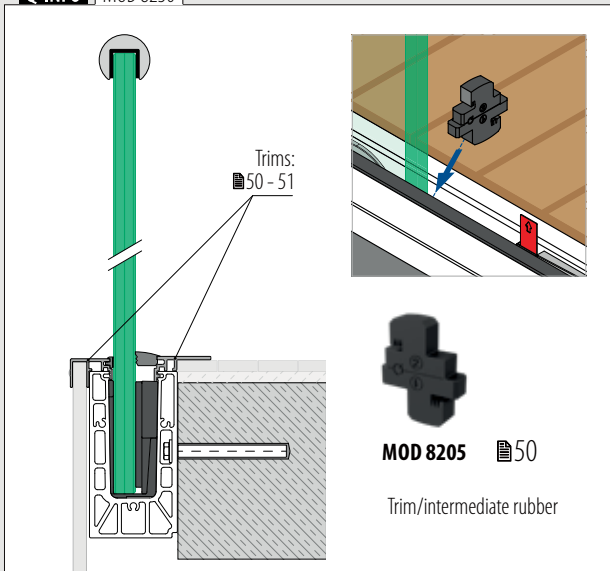

Q-INFO MOD 8230