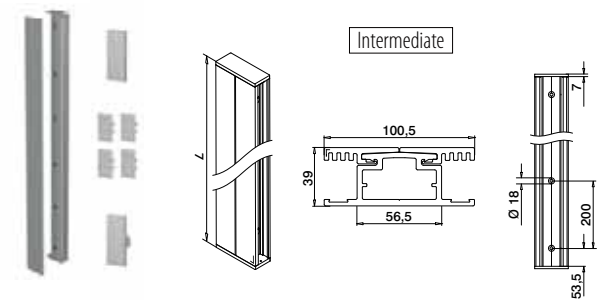

Wall profile sets

Includes 2 profiles for 1100 mm high glass, 4 cover caps and 4 end caps

MOD 6839

Aluminium	Mill finish		€ / set	
166839-011-00-00	461 - 467	L = 2x 1,1 m	198,70	
Aluminium	Brushed, anodised			
OUTDOOR				
166839-011-00-18	461 - 467	L = 2x 1,1 m	207,45	
Aluminium	Anthracite grey RAL 7016			
OUTDOOR				
NEW	166839-011-00-33	461 - 467	L = 2x 1,1 m	270,50
Aluminium	Black Line			
OUTDOOR				
NEW	166839-011-00-82	461 - 467	L = 2x 1,1 m	270,50

International Design Model Protection

Includes 1 profile for 1100 mm high glass, 4 cover caps and 2 end caps

MOD 6849

Aluminium	Mill finish		€ / set
166849-011-00-00	461 - 467	L = 1,1 m	325,00
Aluminium	Brushed, anodised		
OUTDOOR			
166849-011-00-18	461 - 467	L = 1,1 m	345,00
Aluminium	Anthracite grey RAL 7016		
OUTDOOR			
166849-011-00-33	461 - 467	L = 1,1 m	410,00
Aluminium	Black Line		
OUTDOOR			
166849-011-00-82	461 - 467	L = 1,1 m	410,00

Q-INFO Aluminium

00	18	33 RAL 7016	82 RAL 9005
Mill finish	Brushed, anodised	Anthracite grey, matt, plain	Black, matt, textured
			Powder coated

Q-INFO