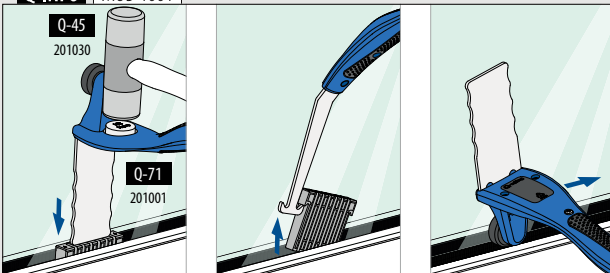

Q-INFO MOD 1001