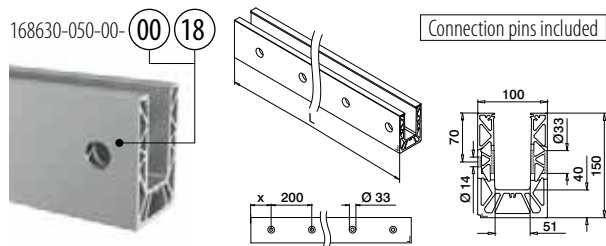

Railing bases

Base channels, fascia mount