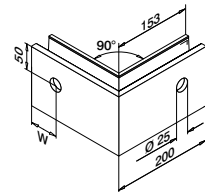

MOD 8031

Aluminium Brushed, anodised

OUTDOOR

W

€/pc.

SELL OUT

168031-02-18

100*

■ 461 - 467

1

129,85

*Hole positionings can deviate due to production method.