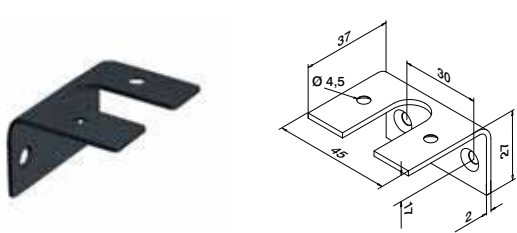

Adapters for glass rails