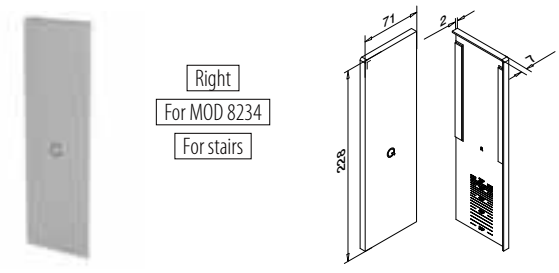

Right
For MOD 8234
For stairs

MOD 8233

Aluminium Brushed, anodised

	Tape		€/ pc.
168233-42-18	Prefixed	1	36,45

NEW

Q-INFO Aluminium

00

Mill finish

18

Brushed,
anodised