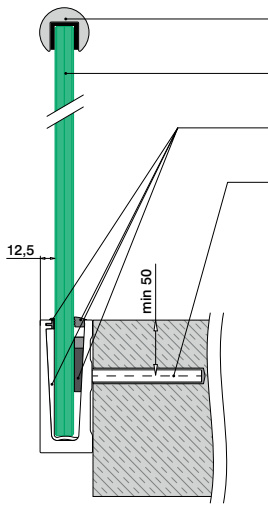

Base channels, fascia mount

- Optional: Cap rails: ■ 173 - 189
- Edge protection: ■ 170 - 172
- Safety glass: ■ 164 - 165
- Safety Wedge System: ■ 98
- All anchors: ■ 461 - 467

Please refer to the respective certificates and static calculations for specifications such as mounting details, glass dimensions and glass types.

MOD 8030

Aluminium Brushed, anodised

OUTDOOR

SELL OUT	168030-050-00-18	■ 461 - 467	L = 5 m	€/ pc.
				682,75

Corners, fascia mount

MOD 8031

Aluminium Brushed, anodised

OUTDOOR

SELL OUT	168031-01-18	W 100*	■ 461 - 467	1	€/ pc.
					129,85

MOD 8031

Aluminium Brushed, anodised

OUTDOOR

SELL OUT	168031-02-18	W 100*	■ 461 - 467	1	€/ pc.
					129,85

*Hole positionings can deviate due to production method.