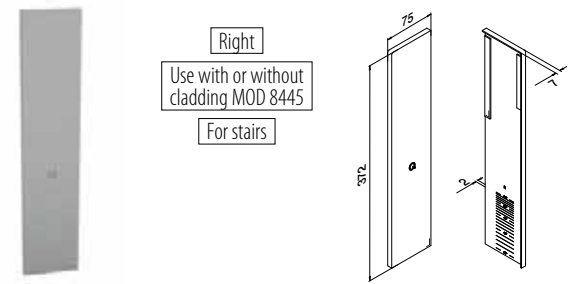

Corners, fascia mount

Aluminium	Brushed, anodised			
OUTDOOR	W			€/ pc.
168441-01-18	100*	461 - 467	1	230,00

Aluminium	Brushed, anodised			
OUTDOOR	W			€/ pc.
168441-02-18	100*	461 - 467	1	230,00

*Hole positionings can deviate due to production method.

End caps, fascia mount

Aluminium	Mill finish			
	Tape			€/ pc.
168442-01-00	Prepacked	1		52,50
Aluminium	Brushed, anodised			
OUTDOOR				
168442-01-18	Prefixed	1		56,05

Aluminium	Mill finish			
	Tape			€/ pc.
168442-02-00	Prepacked	1		52,50
Aluminium	Brushed, anodised			
OUTDOOR				
168442-02-18	Prefixed	1		56,05

Aluminium	Brushed, anodised			
OUTDOOR	Tape			€/ pc.
168443-01-18	Prefixed	1		62,10

MOD 8443

Aluminium	Brushed, anodised			
OUTDOOR	Tape			€/ pc.
168443-02-18	Prefixed	1		62,10

Q-INFO | MOD 8442 / 8443

Q-INFO | MOD 8443