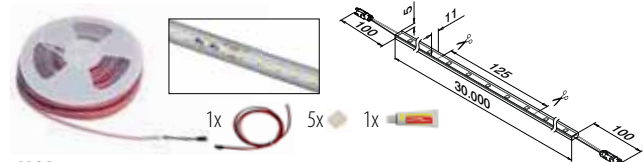

MOD 0082

OUTDOOR	Colour (K)	LED/m	W	Φ (lm/m)	⊠	€/ pc.
190082-300-30	Warm white	84	117	390	L = 30 m	1.608,35
190082-300-65	Cool white	84	117	402	L = 30 m	1.608,35

Q-INFO

LED STRIP INFORMATION

- All strips are prewired once. For additional connections, use a connection cable (■251-254).
- Each strip can be cut with scissors, between the copper dots, to the required length.
- Cut LED strips can be connected using a connector (■251-254).
- All models are suitable for connectors on Linear Light cap rails (■258-259) and Linear Light handrails (■260-269).