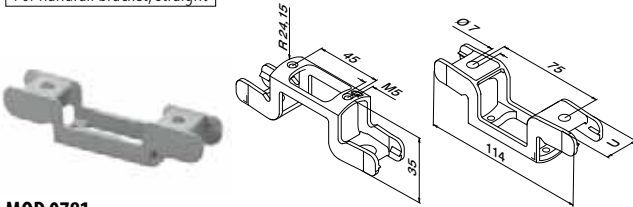

Adapters for handrail brackets

U = 27

For handrail bracket, straight