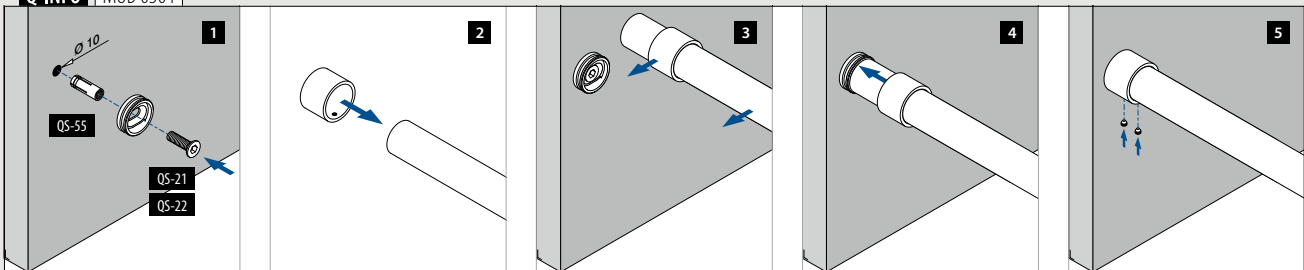

End caps

316	Satin				
OUTDOOR		For tube Ø		€/ pc.	
145729-233-12		33,7 x 2,0	2	5,60	

316	Satin				
OUTDOOR		For tube Ø		€/ pc.	
145732-233-12		33,7 x 2,0	2	5,60	

Wall flanges

316	Satin					
OUTDOOR	Ø	D	H			€/ pc.
140504-033-12	33,7	41	30	QS-55 474 / QS-22 476	2	12,35

Q-INFO MOD 0504