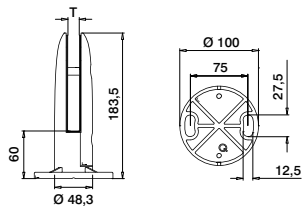

Railing bases

Base glass clamps - MOD 6100