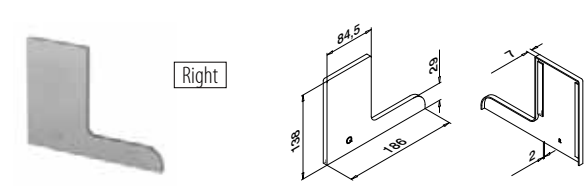

Base channels, top mount

- Optional: Cap rails: ■ 173 - 189
- Edge protection: ■ 170 - 172
- Safety glass: ■ 164 - 165
- Safety Wedge System: ■ 122
- All anchors: ■ 461 - 467

Please refer to the respective certificates and static calculations for specifications such as mounting details, glass dimensions and glass types.

MOD 8520

Aluminium	Brushed, anodised			
OUTDOOR				€/pc.
168520-025-00-18	■ 461 - 467		L = 2,5 m	737,70

International Design Model Protection

Corners, top mount

MOD 8521

Aluminium	Brushed, anodised			
OUTDOOR				€/pc.
168521-01-18	■ 461 - 467		1	307,35

MOD 8521

Aluminium	Brushed, anodised			
OUTDOOR				€/pc.
168521-02-18	■ 461 - 467		1	307,35

End caps, top mount

MOD 8522

Aluminium	Brushed, anodised			
OUTDOOR	Tape			€/pc.
168522-01-18	Prefixed		1	54,85

MOD 8522

Aluminium	Brushed, anodised			
OUTDOOR	Tape			€/pc.
168522-02-18	Prefixed		1	54,85

Q-INFO MOD 8520

Q-INFO MOD 8520

Q-INFO MOD 8522