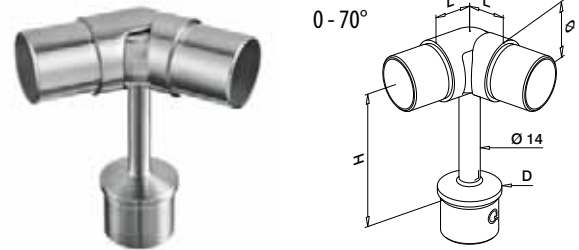

International Design Model Protection

For round tube

MOD 0704

316		Satin								
OUTDOOR	D	Ø			€/pc.					
140704	42,4 x 2,0	42,4	QS-84	476	2	45,90				

International Design Model Protection

For round tube

MOD 0736