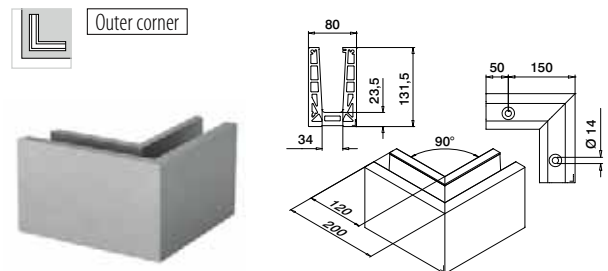

Base channels, top mount

Please refer to the respective certificates and static calculations for specifications such as mounting details, glass dimensions and glass types.

MOD 8510

Aluminium		Mill finish	X			€/ pc.
NEW	168510-025-00-00		50		L = 2,5 m	570,45
NEW	168510-050-00-00		100		L = 5 m	1.140,90
Aluminium		Brushed, anodised				
OUTDOOR						
	168510-025-00-18		50		L = 2,5 m	590,10
NEW	168510-050-00-18		100		L = 5 m	1.180,20

International Design Model Protection

Corners, top mount

MOD 8511

Aluminium		Brushed, anodised			€/ pc.
OUTDOOR					
	168511-01-18			1	235,30

MOD 8511

Aluminium		Brushed, anodised			€/ pc.
OUTDOOR					
	168511-02-18			1	235,30

Connection pins

MOD 3005

316		Raw			€/ pc.
OUTDOOR					
	143005			6	0,90

Q-INFO MOD 8510

Q-INFO MOD 8510

Q-INFO Aluminium