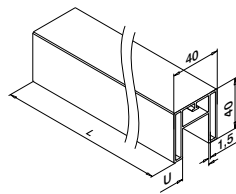

Cap rails

Square ☐