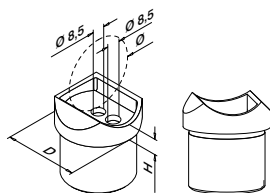

MOD 0774

304 Satin							
INDOOR	D	Ø	H			€/pc.	
130774-12	33,7 x 2,0	33,7	8	QS-26	476	2	8,30

Compatible with MOD 0303 connectors

For round tube