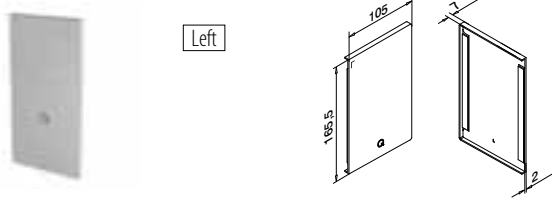

End caps, fascia mount

Left

MOD 8632

Aluminium	Mill finish		
	Tape		€/ pc.
168632-41-00	Prepacked	1	44,95
Aluminium	Brushed, anodised		
OUTDOOR			
168632-41-18	Prefixed	1	55,95

NEW