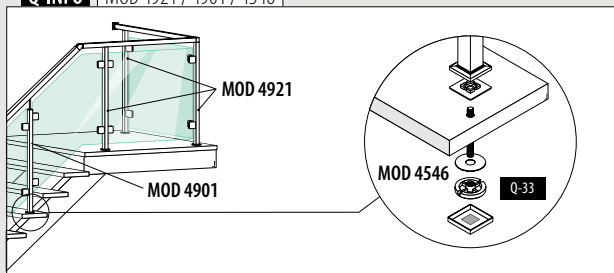

Q-INFO | MOD 4921 / 4901 / 4546