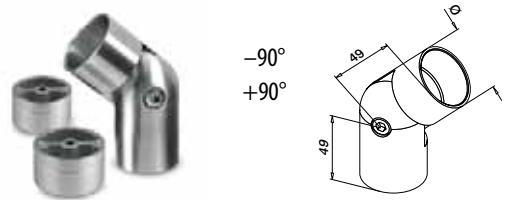

MOD 0313

316	Satin				
OUTDOOR	Ø			€/ pc.	
180313-042	42,0	QS-50	2	43,80	

MOD 0308

304	Satin				
INDOOR	Ø			€/ pc.	
170308-042	42,0	QS-7	2	33,80	

Adapters

MOD 0301

304	Satin				
INDOOR	Ø			€/ pc.	
170301-042	42,0	QS-7	2	23,55	

316	Satin				
OUTDOOR					
180301-042	42,0	QS-50	2	30,70	

Not compatible with MOD 0710, 0810 and 4710 handrail brackets.

MOD 0792

304	Raw				
INDOOR	Ø			€/ pc.	
170792-042	42,0	QS-7	2	4,55	

316	Raw				
OUTDOOR					
180792-042	42,0	QS-50	2	5,90	

End caps

MOD 0732

304	Satin				
INDOOR	Ø			€/ pc.	
170732-042	42,0	QS-7	2	10,15	

316	Satin				
OUTDOOR					
180732-042	42,0	QS-50	2	13,15	

MOD 0739

304	Satin				
INDOOR	Ø			€/ pc.	
170739-042	42,0	QS-7	2	23,75	

Q-INFO