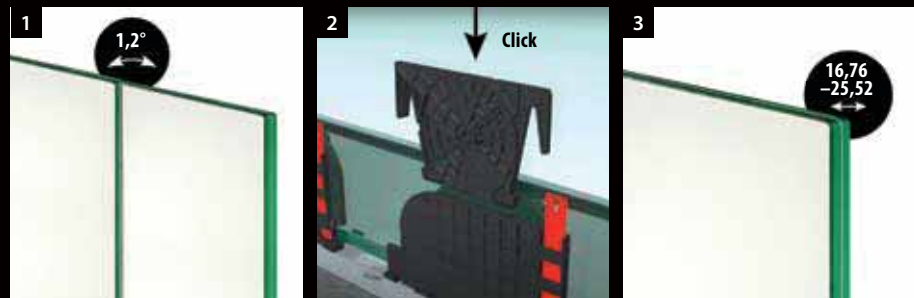

Internationally tested/calculated/certified:

1. 1 Align individual glass panels by up to 1,2° from the vertical.
2. 2 The adjustable Q-disc gives you direct feedback in the form of indication points and confirming 'clicks' when installed correctly.
3. 3 Suitable for glass thicknesses of 16,76 - 25,52 mm.

EASY GLASS® PRIME VARIANTS

Prime Top mount

- Symmetrically shaped base channel