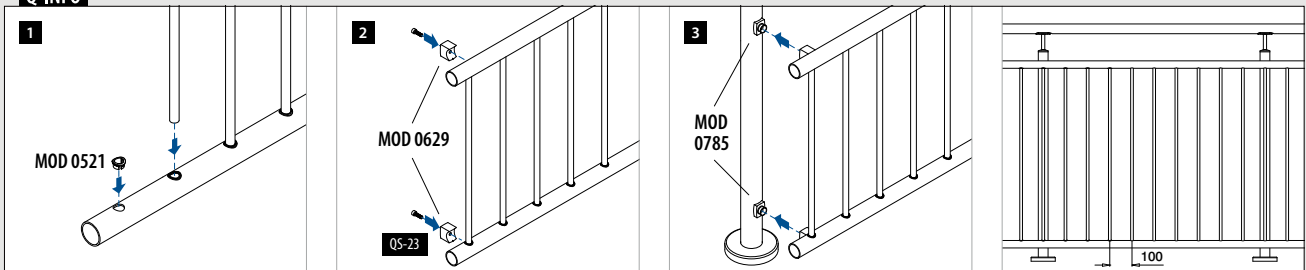

Infills

Tubes for vertical bar infills (picket rail)

MOD 0926

316	Satin		
OUTDOOR			
140926-233-25-12	L = 2,5 m		€ / pc. 111,15

Infills

Adapters for vertical bar infills (picket rail)

MOD 0521

Plastic	Stainless steel effect		
OUTDOOR			
SELL OUT 150521	D = 33,7		€ / pc. 0,35

Infills

Bars for vertical bar infills (picket rail)

Q-TUBE ▼ DISCOUNT

Ask for your personal discount or check your price in our online shop.

MOD 1910

316	Satin		
OUTDOOR	∅		€ / pc.
141910-012-25-12	12	L = 2,5 m	33,55
141910-012-50-12	12	L = 5 m	67,20

BAUSTERAILING SYSTEMS

INFILLS - BAR AND TUBE

Q-INFO MOD 0926

Q-INFO MOD 1910

Q-INFO

SELL OUT Only while supplies last.