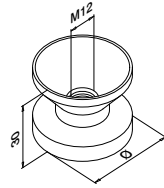

Posts

Inside core

MOD 3501

304 Raw

INDOOR

Ø

€/pc.

133501-242	42,4 x 2,0	QS-274 468	2	6,75
133501-042	42,4 x 2,6	QS-274 468	2	6,75

SELL OUT

Posts