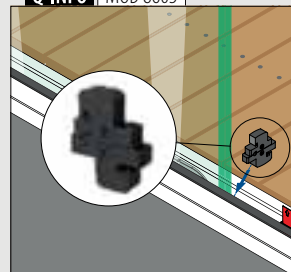

Q-INFO MOD 8605