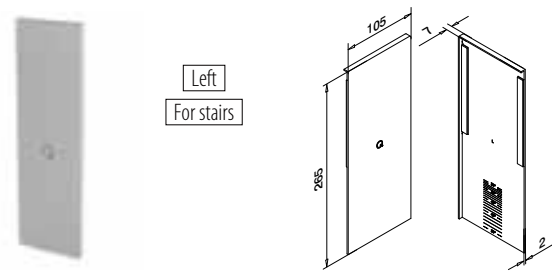

Left
For stairs

MOD 8633

Aluminium	Brushed, anodised		
OUTDOOR	Tape		€/ pc.
168633-41-18	Prefixed	1	61,00

NEW