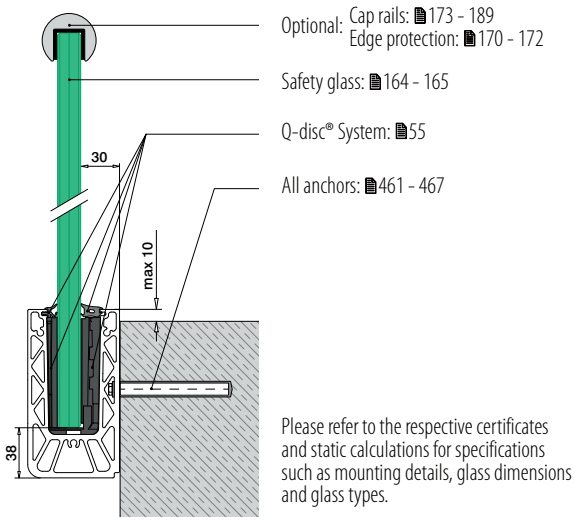

Base channels, fascia mount