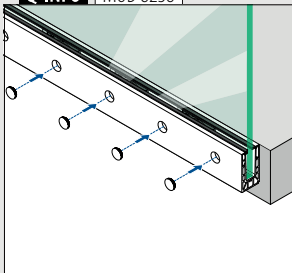

Q-INFO MOD 8238