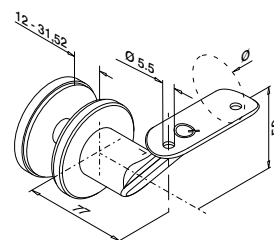

MOD 0129

304 Satin				€/ pc.
INDOOR				
130129-000-12	QS-12	476	2	28,30
316 Satin				
OUTDOOR				
140129-000-12	QS-13	476	2	35,40

For round tube