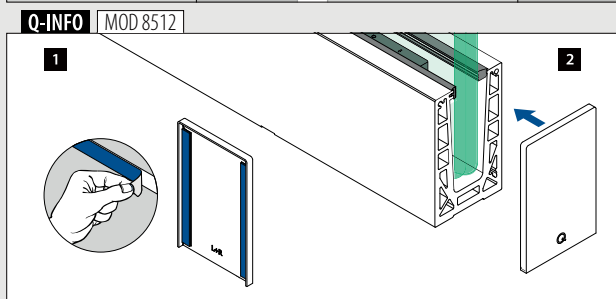

Railing bases

End caps, top mount

Aluminium	Brushed, anodised		
OUTDOOR	Tape		€/ pc.
168512-00-18	Prefixed	1	32,35

Aluminium	Brushed, anodised		
OUTDOOR	Tape		€/ pc.
168513-00-18	Prefixed	1	46,10

Railing bases

Shoe shims, top mount

Aluminium	Mill finish		€/
	X		100 pcs.
168516-001	1	100	135,00
168516-002	2	100	170,00
168516-003	3	100	195,00