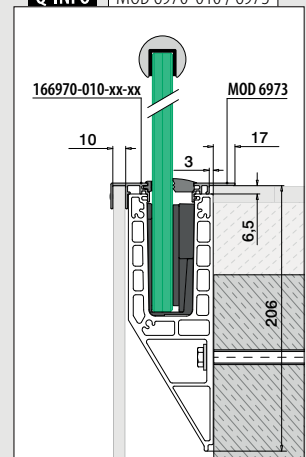

Q-INFO MOD 6970-010 / 6973