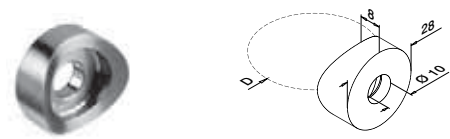

MOD 7723

316 Satin				
OUTDOOR				€/ pc.
147723-000		12		5,70

For round tube