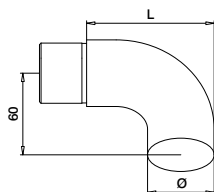

End scrolls