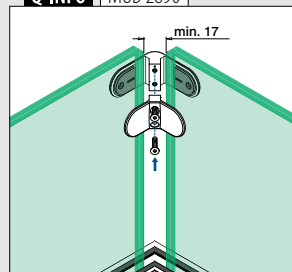

Q-INFO 316

Q-INFO MOD 0742

Q-INFO MOD 2870

Q-INFO MOD 2890

Q-INFO MOD 2870 / 2890

Glass connectors - for glass thickness 16,76 - 21,52 mm

MOD 4270

316	Satin			
OUTDOOR		T		€/pc.
144270-22-12		See T in MOD 5042	2	38,60