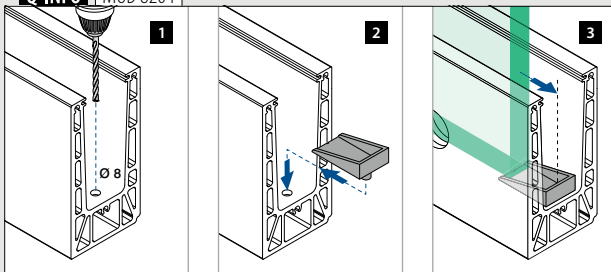

Q-INFO MOD 8204