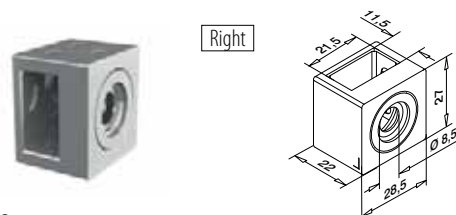

MOD 4828	316 Satin	OUTDOOR	For tube ☐			€/ pc.
144828-02-12	20 x 10 x 1,0	QS-20	4	7,85		

NEW