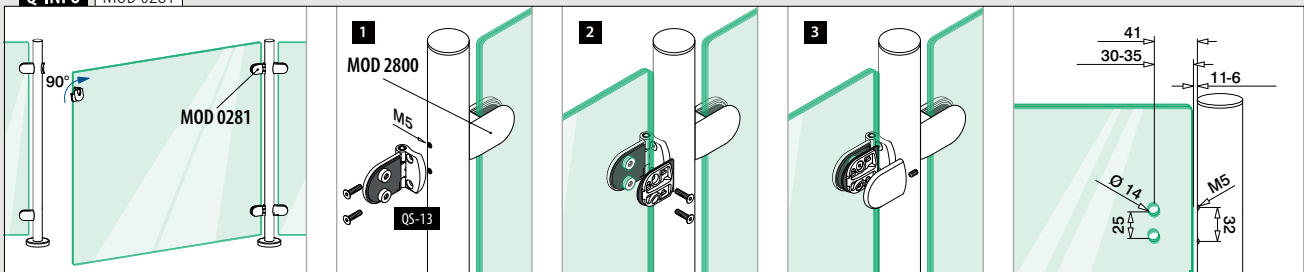

International Design Model Protection

Glass - glass

MOD 0283

316	Satin		€/pc.
OUTDOOR			
140283		2	70,75

International Design Model Protection

Q-INFO MOD 0283

Q-INFO MOD 0281

MOD 0754