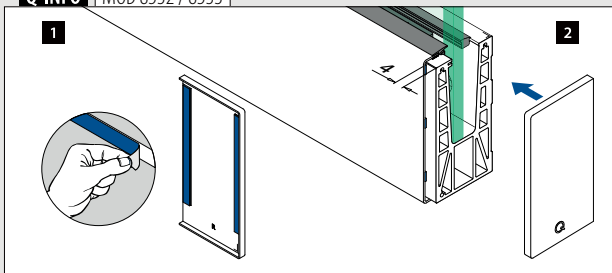

Blind plug, fascia mount

Use without cladding

MOD 8538

Plastic	White aluminium RAL 9006		
INDOOR	Tape		€/ pc.
158538-36		10	1,60

Q-INFO MOD 8532 / 8533

Q-INFO MOD 8535

Q-INFO MOD 8533

Q-INFO MOD 8538