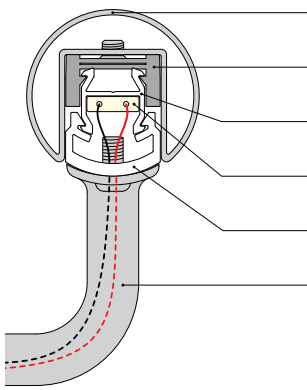

International Design Model Protection

Q-INFO MOD 6920

MOD 6950
(U = 24 mm)
 173

MOD 6924
(U = 24 mm)
 180 - 186

Q-INFO MOD 078x

Q-INFO MOD 0783

Linear Light for handrails

U = 27