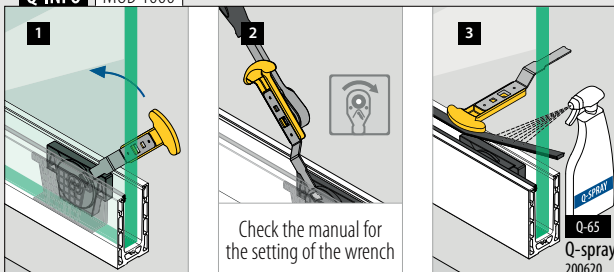

Q-INFO | MOD 1000