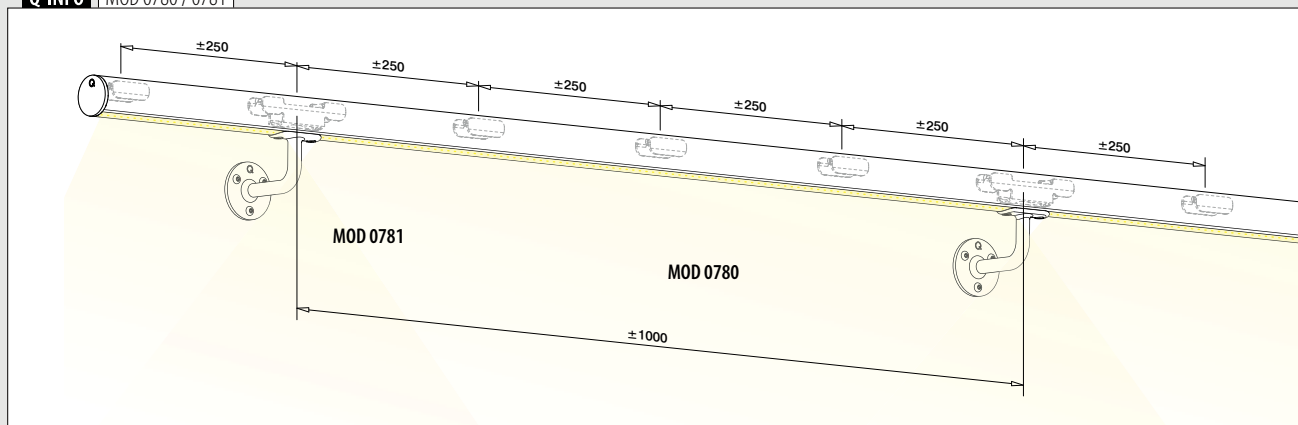

Q-INFO | MOD 0780 / 0781