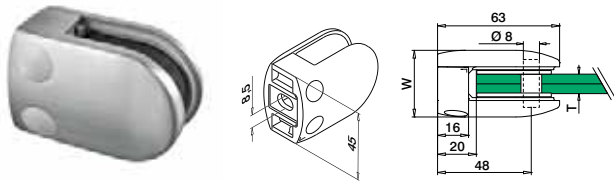

Glass clamps - MOD 2800

For flat tube