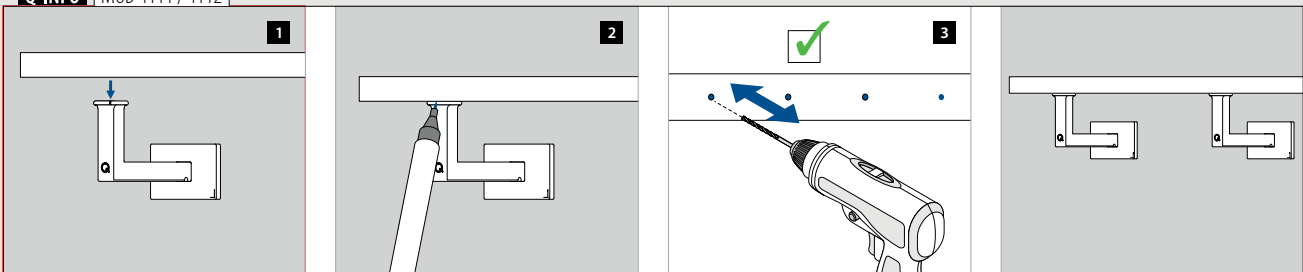

Q-INFO MOD 4111 / 4112