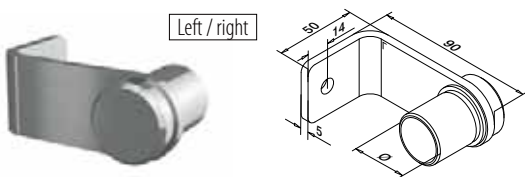

Wall flanges

MOD 0523

316	Satin				
OUTDOOR	For tube Ø			€/pc.	
140523-033-12	33,7 x 2,0	QS-30 476	2	19,80	

NEW