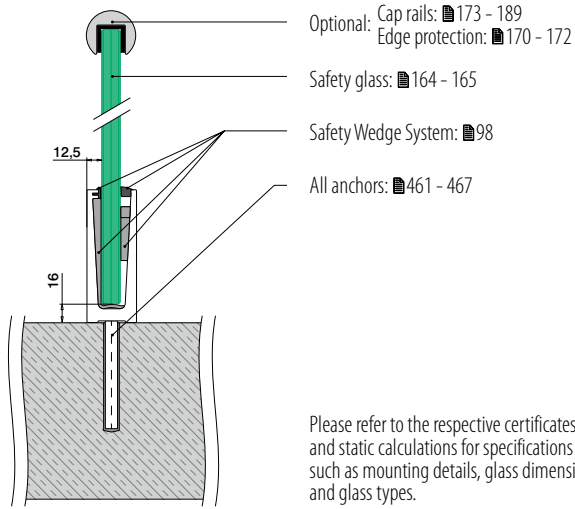

Base channels, top mount

MOD 8010

Aluminium Mill finish

NEW	168010-050-00-00	■ 461 - 467	L = 5 m	€/pc. 590,20

Aluminium Brushed, anodised

SELL OUT	168010-050-00-18	■ 461 - 467	L = 5 m	620,80