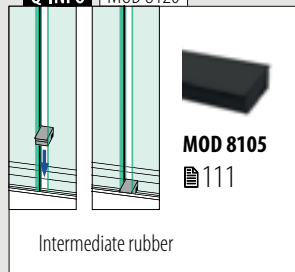

Q-INFO MOD 8120