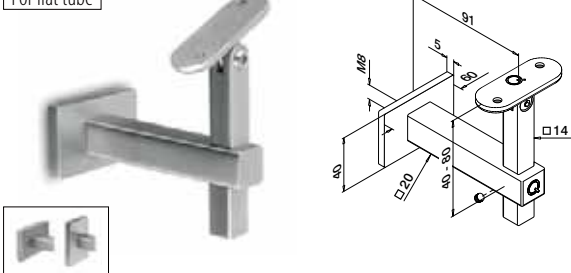

Handrail brackets

Adjustable Wall mounting

For flat tube

MOD 4145

304 Satin				€/ pc.
INDOOR				
134145-000-12	QS-1 475 / QS-12 476	2		27,80
316 Satin				
OUTDOOR				
SELL OUT 144145-000-12	QS-2 475 / QS-13 476	2		36,15