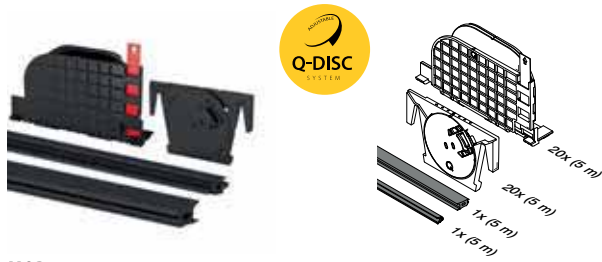

Q-disc® System (rubber set, inlay and Q-disc®)

For glass fixing with adjustment

MOD 8201

Accessories			
For monolithic glass	T	€ / set	
208201-050-12	12	L = 5 m	147,20
208201-050-15	15	L = 5 m	147,20
208201-250-12	12	L = 25 m	709,45
208201-250-15	15	L = 25 m	709,45
For laminated glass			
208201-050-13	12,76	L = 5 m	147,20
208201-050-14	13,52	L = 5 m	147,20
208201-050-17	16,76	L = 5 m	147,20
208201-050-18	17,52	L = 5 m	147,20
208201-250-13	12,76	L = 25 m	709,45
208201-250-14	13,52	L = 25 m	709,45
208201-250-17	16,76	L = 25 m	709,45
208201-250-18	17,52	L = 25 m	709,45

International Design Model Protection

Q-disc® and inlay tool

MOD 1000

Accessories			
	Q	€ / pc.	
201000	Q-84	1	23,50