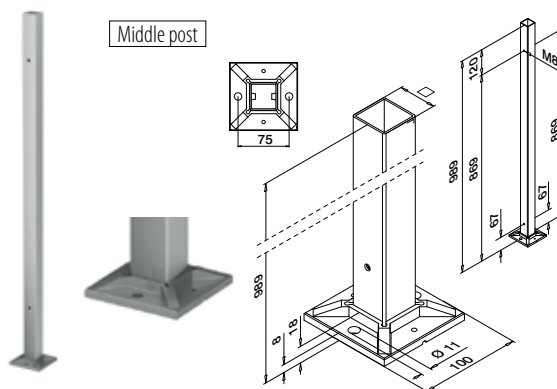

Q-INFO | MOD 4546 / 4901

MOD 4972

304	Satin				
INDOOR					€/ pc.
134972-040-01-12	40 x 40 x 2,0	QS-59	471	1	89,95
304	Black Line				
INDOOR					
NEW 134972-040-01-82	40 x 40 x 2,0	QS-59	471	1	116,95
316	Satin				
OUTDOOR					
144972-040-01-12	40 x 40 x 2,0	QS-58	471	1	117,45