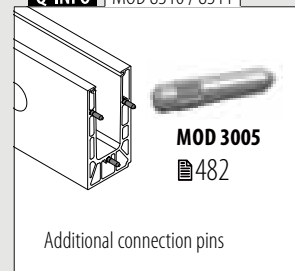

Q-INFO MOD 8310 / 8311