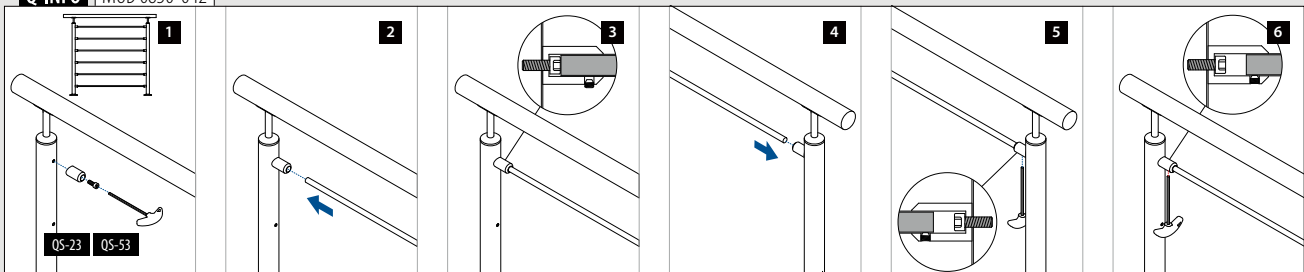

INDOOR

130855-042	D 42,4	QS-15 476	4	€ / pc.	15,20
------------	--------	-----------	---	---------	-------

Q-INFO MOD 0850-042

Ask for your personal discount or check your price in our online shop.

MOD 1940