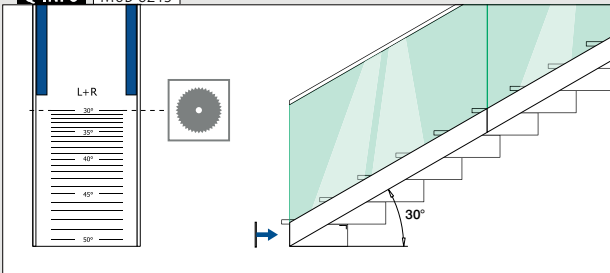

Q-INFO MOD 8213