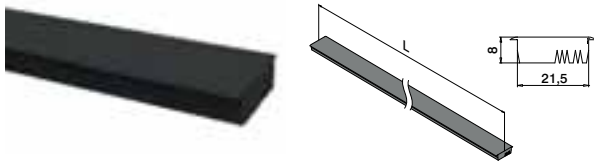

Railing bases

Intermediate rubber