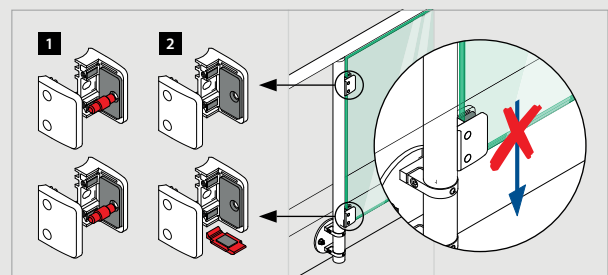

SAFETY

Fascia mount? Safety first!

Use security pins or security plates.