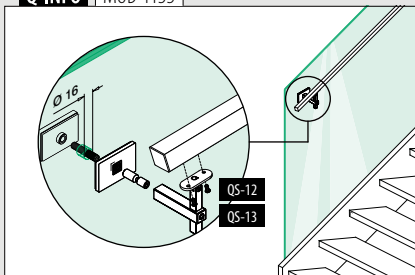

MOD 4121

304 Satin

INDOOR

SELL OUT	134121-000-12	QS-1 475 / QS-54 476	2	€ / pc.
				19,25

316 Satin

OUTDOOR

SELL OUT	144121-000-12	QS-2 475 / QS-70 476	2	€ / pc.
				25,10

NEW

Q-INFO MOD 4155