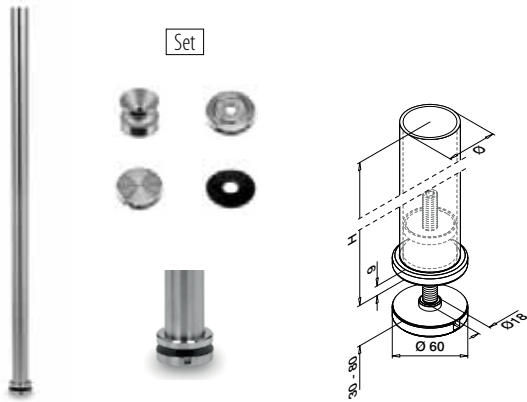

Posts

Baluster posts

For stairs