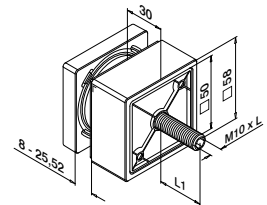

MOD 4747

316	Satin				
OUTDOOR	L	L1		€/ pc.	
144747-010-12	60	13 - 31	2	43,10	

International Design Model Protection