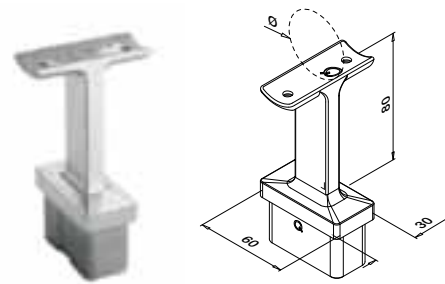

MOD 4711

316

Satin

OUTDOOR	For □	QS-13	476	2	€/ pc.
144711-000-12	60 x 30 x 2,6	QS-13	476	2	31,90

316

Black Line

OUTDOOR	For □	QS-13	476	2	€/ pc.
144711-000-82	60 x 30 x 2,6	QS-13	476	2	41,45

For flat tube to round tube