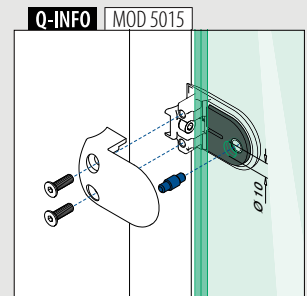

SELL OUT Only while supplies last.