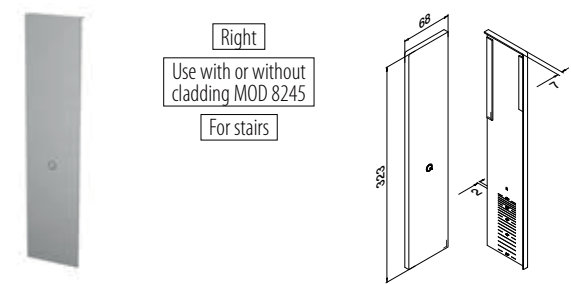

Right
Use without cladding

MOD 8243

Aluminium	Brushed, anodised			
OUTDOOR	Tape			€/ pc.
168243-01-18	Prefixed	1		79,50

Left
Use with or without cladding MOD 8245
For stairs

MOD 8243

Aluminium	Brushed, anodised			
OUTDOOR	Tape			€/ pc.
168243-02-18	Prefixed	1		79,50