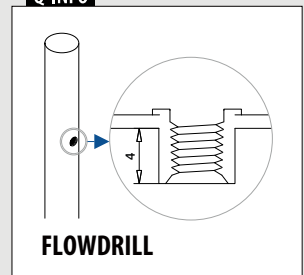

Baluster post tubes for crossbar holders, fascia mount

With threaded holes

304	Satin							
INDOOR	Ø	H1	H2	H3		€/pc.		
130935-242-00-12	42,4 x 2,0	340	125	35	1	50,85		

304	Satin							
INDOOR	Ø	H1	H2	H3		€/pc.		
130935-242-01-12	42,4 x 2,0	405	160	45	1	50,85		

Baluster post tubes for glass clamps, fascia mount

With threaded holes

304	Satin							
INDOOR	Ø	H1	H2	H3		€/pc.		
130937-242-01-12	42,4 x 2,0	455	1130	120	1	43,05		

304	Satin							
INDOOR	Ø	H1	H2	H3		€/pc.		
130937-242-02-12	42,4 x 2,0	455	1130	120	1	43,05		

304	Satin							
INDOOR	Ø	H1	H2	H3		€/pc.		
130937-242-90-12	42,4 x 2,0	455	1130	120	1	43,05		

MOD 5735-242 340	MOD 5736-242 340	
MOD 0710 328	MOD 0718 330	MOD 0725, MOD 0770 337
MOD 0558 321	MOD 0551 322	

Q-INFO