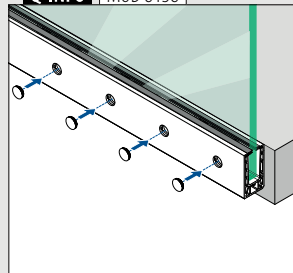

Q-INFO MOD 8138