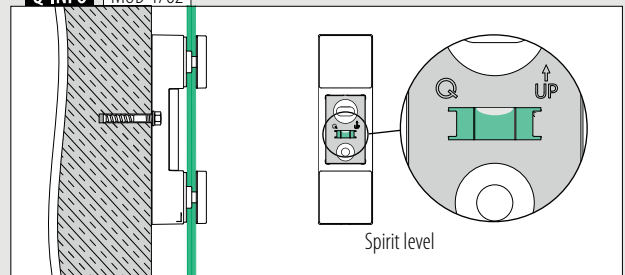

Q-INFO MOD 4762