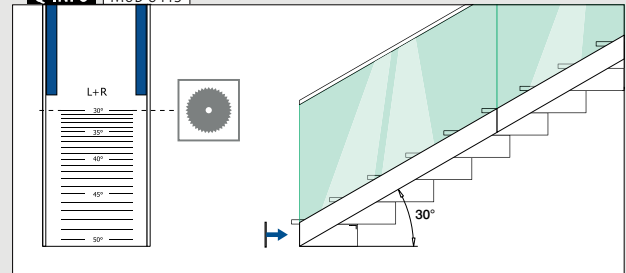

Q-INFO MOD 8413