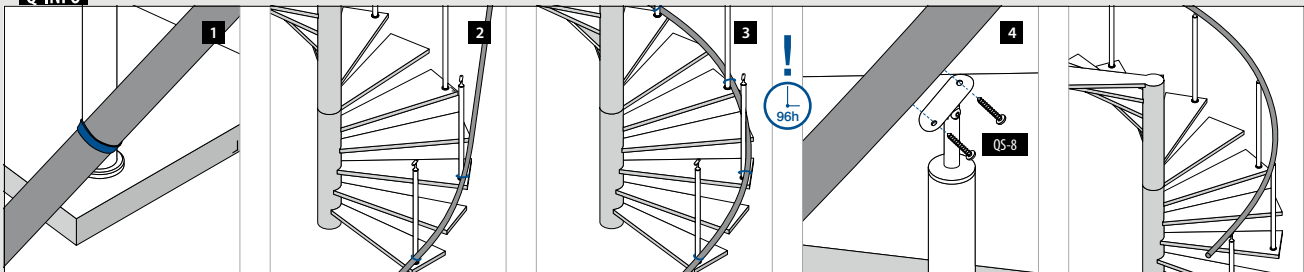

MOD 0990

Beech Untreated wood

INDOOR	Ø		€/pc.
170990-042-36-39	42,0	L = 3,6 m	530,90
170990-042-66-39	42,0	L = 6,6 m	973,45

PREFIX

Please refer to the installation instructions supplied with the product. Wood is a natural product. Colours can differ.

Q-INFO

Q-INFO

Ø 42 R_{min} : 840 mm

If kept in their packaging, manipulation is possible for four months after delivery.

Q-INFO