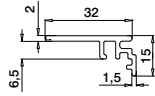

Trims

For all Smart+ base channels