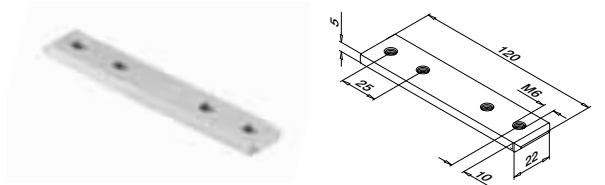

Connectors

MOD 6795
Aluminium Mill finish
166795-339 QS-261 476 2 € / pc. 7,35