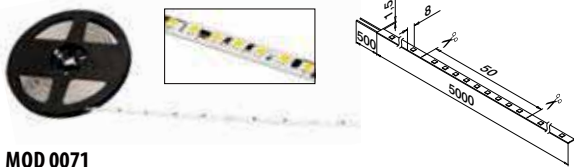

MOD 0071

INDOOR	Colour (K)	LED/m	W	Φ (lm/m)	⊠	€/ pc.
190071-050-27	Warm white	140	27,5	660	L = 5 m	143,60
190071-050-65	Cool white	140	27,5	680	L = 5 m	143,60