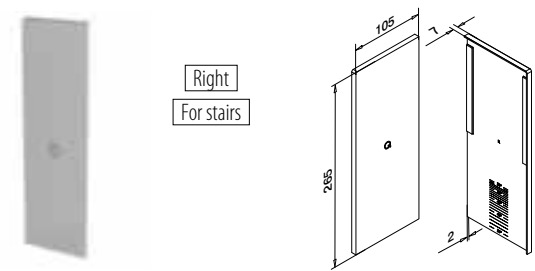

Right
For stairs

MOD 8633

Aluminium	Brushed, anodised		
OUTDOOR	Tape		€/ pc.
168633-42-18	Prefixed	1	61,00

NEW