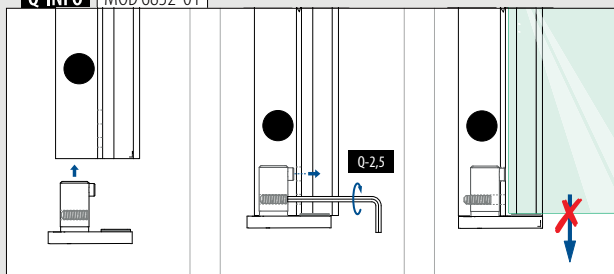

Q-INFO MOD 6842-01

Designed for: Light and medium use
Use: Indoor and outdoor
Variants: Wall mount (facade)
Applications: Juliet balconies
Material: Aluminium (mill finish and brushed anodised), stainless steel 316 (satin-finished)
Glass thickness: 8 to 21,52 mm