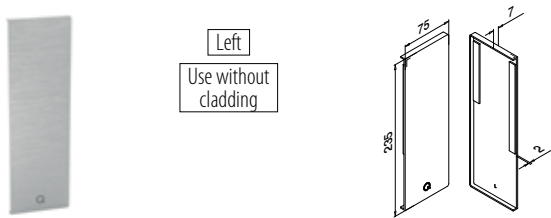

End caps, fascia mount

MOD 8442

Aluminium	Mill finish			
	Tape			€/ pc.
168442-01-00	Prepacked	1		52,50
Aluminium	Brushed, anodised			
OUTDOOR				
168442-01-18	Prefixed	1		56,05