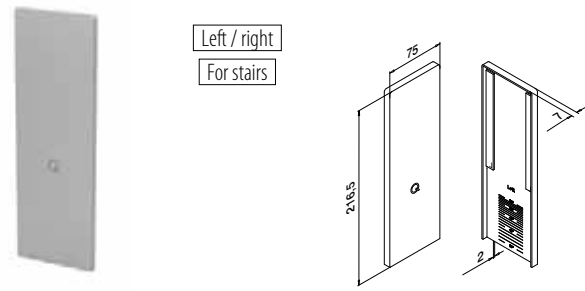

End caps, top mount

Left / right

MOD 8412

Aluminium Mill finish	Tape		€/ pc.
168412-00-00	Prepacked	1	30,70
Aluminium Brushed, anodised			
OUTDOOR			
168412-00-18	Prefixed	1	33,65
Aluminium Black Line			
OUTDOOR			
NEW 168412-00-82	Prefixed	1	42,50

Left / right

For stairs

MOD 8413

Aluminium Mill finish	Tape		€/ pc.
168413-00-00	Prepacked	1	35,30
Aluminium Brushed, anodised			
OUTDOOR			
168413-00-18	Prefixed	1	39,45

Shoe shims, top mount

MOD 8416

Aluminium Mill finish	X		€/ 100 pcs.
168416-001	1	100	115,00
168416-002	2	100	135,00
168416-003	3	100	175,00

Drainage profiles, top mount

4 pcs for 2,5 m base channel
8 pcs for 5 m base channel

MOD 8417

Aluminium Brushed, anodised	X	€/ pc.
OUTDOOR		
168417-18	4	24,60

Q-INFO MOD 8412

Q-INFO MOD 8416

Q-INFO MOD 8413

Q-INFO MOD 8417