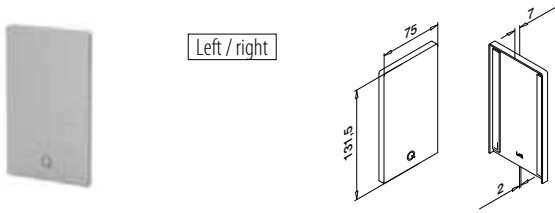

End caps, top mount

Left / right

MOD 8412

Aluminium Mill finish	Tape		€/ pc.
168412-00-00	Prepacked	1	30,70
Aluminium Brushed, anodised			
OUTDOOR			
168412-00-18	Prefixed	1	33,65
Aluminium Black Line			
OUTDOOR			
NEW 168412-00-82	Prefixed	1	42,50