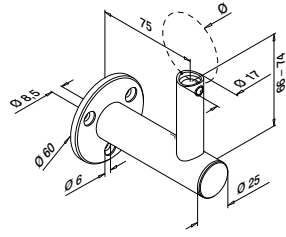

For round tube