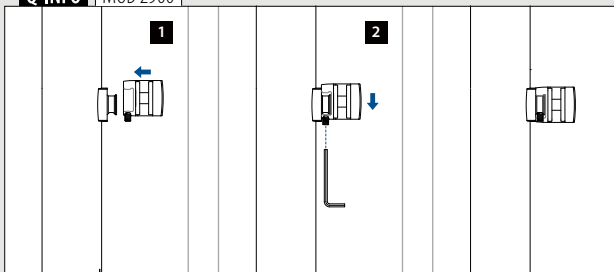

5,65

GLASS CLAMPS

GLASS INFILL HOLDERS

Q-INFO MOD 0785

Please order fixing bolts separately.

SELL OUT Only while supplies last.

Q-INFO MOD 2900

Infills