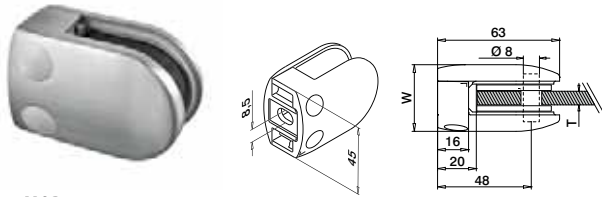

Plate adapters - MOD 2800

For flat tube