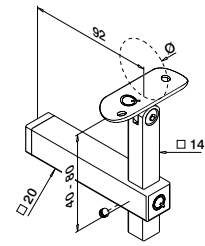

For flat tube to round tube