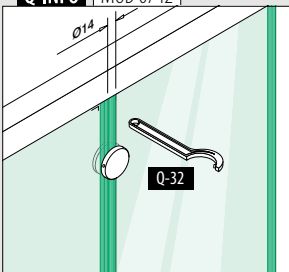

Q-INFO 316

Q-INFO MOD 0742

Q-INFO MOD 2870

Q-INFO MOD 2890

Q-INFO MOD 2870 / 2890

Glass connectors - for glass thickness 16,76 - 21,52 mm

MOD 4270

316	Satin			
OUTDOOR		T		€/pc.
144270-22-12		See T in MOD 5042	2	38,60