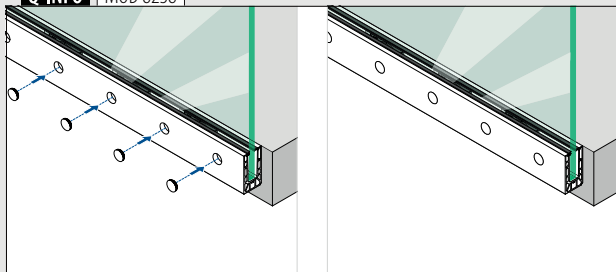

Q-INFO MOD 8238