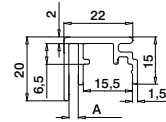

MOD 6970

Aluminium Mill finish

	A	Icon	€/pc.
166970-010-50-00	10		57,10

Aluminium Brushed, anodised

	A	Icon	€/pc.
166970-010-50-18	10		63,40

PREFIX

For Smart+ fascia base channels