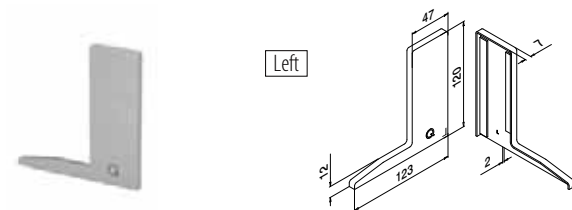

OUTDOOR

SELL OUT	168021-01-18	■ 461 - 467	1	€/pc.
				193,90

MOD 8021

Aluminium Brushed, anodised

OUTDOOR

SELL OUT	168021-02-18	■ 461 - 467	1	€/pc.
				193,90

Railing bases

End caps, top mount