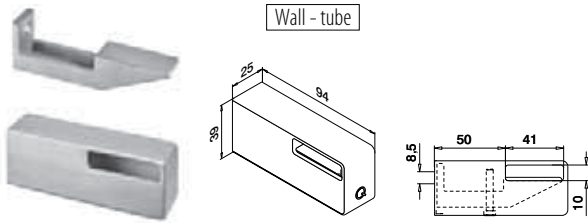

Find all information about Square Line® 40x10 online:

<https://q-ne.ws/SquareLine41-23>

SQUARE LINE®

40x10

Handrails

Handrail brackets