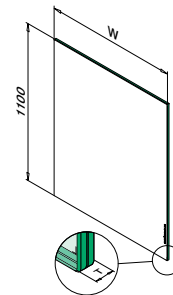

MOD 5017

Safety glass Laminated

SELL OUT	OUTDOOR	W	T	€/pc.
SELL OUT	195017-040-11	400	16,76	104,15
SELL OUT	195017-050-11	500	16,76	115,85
SELL OUT	195017-060-11	600	16,76	127,05
SELL OUT	195017-070-11	700	16,76	139,70
	195017-080-11	800	16,76	150,75
	195017-090-11	900	16,76	162,05
	195017-095-11	950	16,76	169,05
	195017-100-11	1000	16,76	174,60