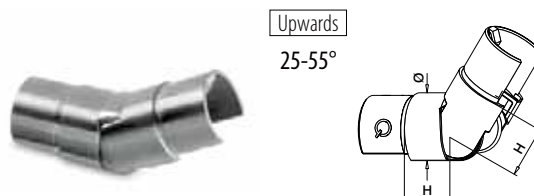

MOD 6332

316		Satin		
OUTDOOR	For tube Ø	H		€/ pc.
146332-01-12	30 x 1,5	25	2	34,10