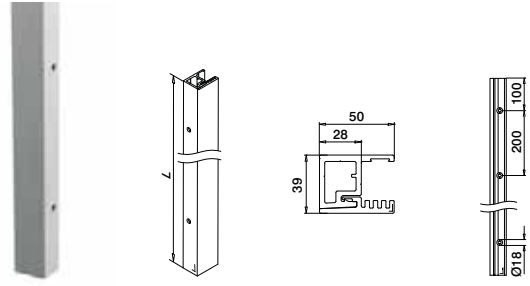

Wall profiles

Pre-drilled

Reveal mounting