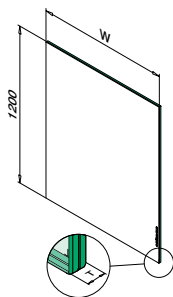

Q-GLASS (Toughened safety glass)

MOD 5017

Safety glass Laminated

SELL OUT	OUTDOOR	W	T	€/pc.
SELL OUT	195017-040-10	400	16,76	93,90
SELL OUT	195017-050-10	500	16,76	106,15
SELL OUT	195017-060-10	600	16,76	115,90
SELL OUT	195017-070-10	700	16,76	127,90
	195017-080-10	800	16,76	137,60
	195017-090-10	900	16,76	148,65
	195017-095-10	950	16,76	154,20
	195017-100-10	1000	16,76	161,35
	195017-100-11	1100	16,76	174,60
	195017-100-12	1200	16,76	191,35

MOD 5017

Safety glass Laminated

SELL OUT	OUTDOOR	W	T	€/pc.
SELL OUT	195017-040-11	400	16,76	104,15
SELL OUT	195017-050-11	500	16,76	115,85
SELL OUT	195017-060-11	600	16,76	127,05
SELL OUT	195017-070-11	700	16,76	139,70
	195017-080-11	800	16,76	150,75
	195017-090-11	900	16,76	162,05
	195017-095-11	950	16,76	169,05
	195017-100-11	1000	16,76	174,60

MOD 5017

Safety glass Laminated

SELL OUT	OUTDOOR	W	T	€/pc.
SELL OUT	195017-040-12	400	16,76	113,35
SELL OUT	195017-050-12	500	16,76	126,40
SELL OUT	195017-060-12	600	16,76	139,30
	195017-070-12	700	16,76	152,00
	195017-080-12	800	16,76	165,25
	195017-090-12	900	16,76	178,60
	195017-095-12	950	16,76	186,20
	195017-100-12	1000	16,76	191,35

Q-glass is directly available from stock.

SELL OUT Only while supplies last.

Q-INFO

Calculation

$$H (m) \times W (m) \times 2,5 \times T_g (mm) = kg$$

Example

H	W	T
1,1 m	1,0 m	16 mm
1,1 x 1,0 x 2,5 x 16 = 44,00 kg		

Q-INFO

Laminated safety glass

- ✓ Smooth edges
- ✓ Rounded corners
- ✓ Arrised edges
- ✓ Polished edges