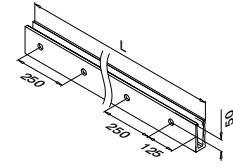

MOD 8080

Aluminium Matt silver effect, anodised

OUTDOOR

168080-050-00-08

■ 461 - 467

L = 5 m

€/pc.

502,60