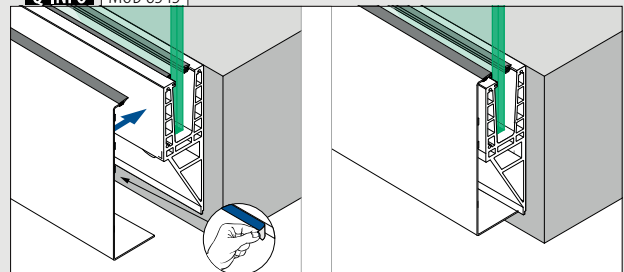

Q-INFO MOD 8542

Q-INFO MOD 8545

Designed for: Light and medium use
Use: Indoor and outdoor
Variants: Top, in-floor and fascia mount
Applications: Balconies, galleries and roof terraces
Material: Aluminium (brushed anodised and mill finish)
Glass thickness: 12 - 17,52 mm, max. 700 mm high