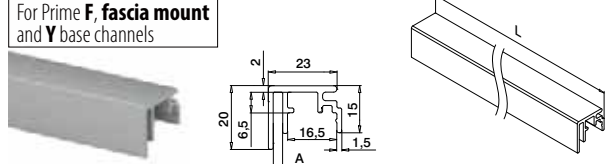

MOD 6974

Aluminium Mill finish	A		€/ pc.
166974-010-50-00	10	L = 5 m	57,10
Aluminium Brushed, anodised			
OUTDOOR			
166974-010-50-18	10	L = 5 m	63,40

PREFIX

For Prime **F, fascia mount** and **Y** base channels