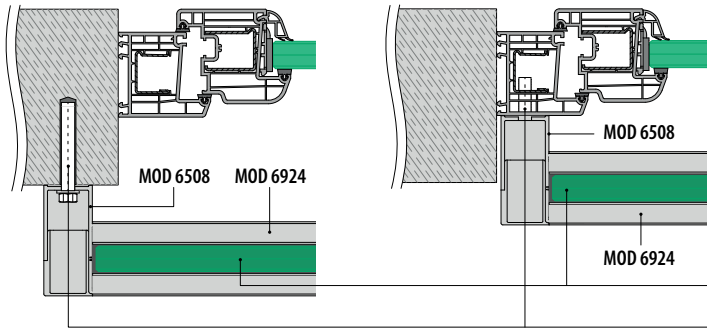

Easy Glass® MOD 6508

Facade mounting

Frame mounting