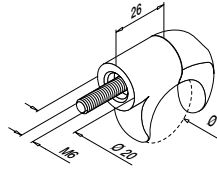

Q-INFO

Laminated safety glass

-  Smooth edges
-  Rounded corners
-  Arrised edges
-  Polished edges

Brackets

For flat tube

MOD 0860

304 Satin				
INDOOR	Ø		€ / pc.	
130860-000	30	2	11,05	
316 Satin				
OUTDOOR				
140860-000	30	2	13,85	