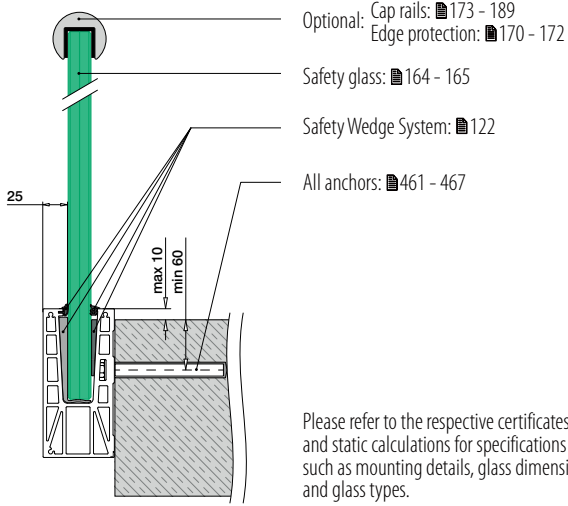

Railing bases

Base channels, fascia mount