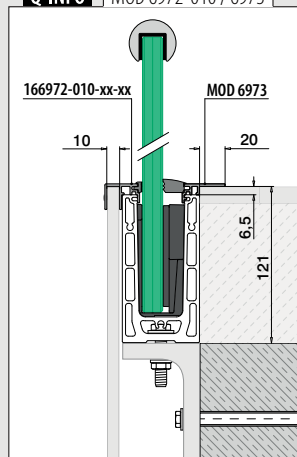

Q-INFO MOD 6972-010 / 6973