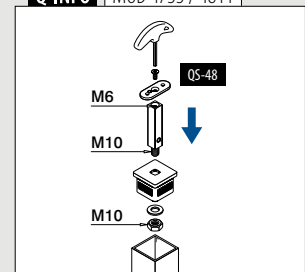

Q-INFO | MOD 4733 / 4811