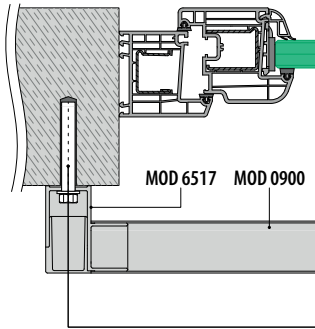

Chest rails Ø33,7 - MOD 6517

Facade mounting