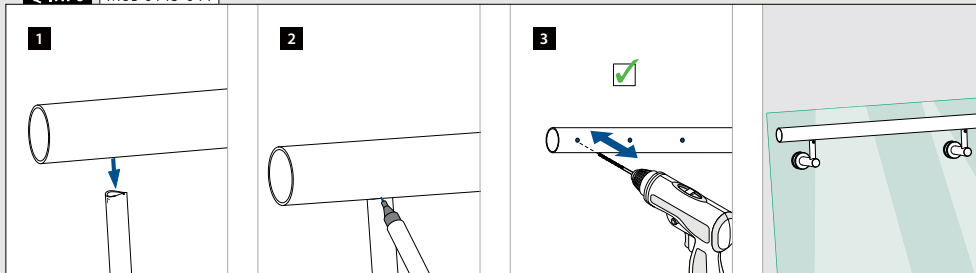

Q-INFO MOD 0148-044