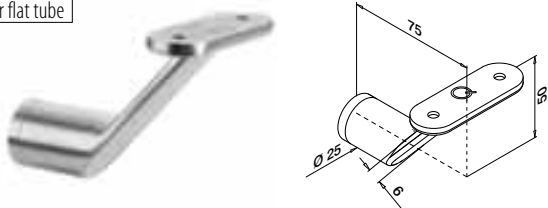

For flat tube