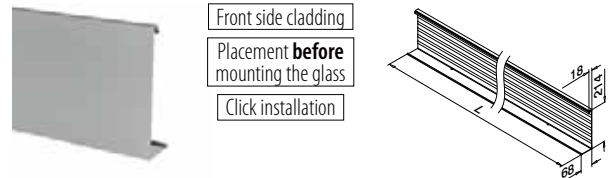

Cladding, fascia mount

MOD 8245

Aluminium Mill finish			
Tape			€/ pc.
SELL OUT 168245-050-00	Not included*	L = 5 m	244,15
Aluminium Brushed, anodised			
OUTDOOR			
SELL OUT 168245-050-18	Prefixed	L = 5 m	260,15

*Order MOD 1360 (tape)

MOD 8244

Aluminium Mill finish			
Tape			€/ pc.
168244-050-00		L = 5 m	192,30
Aluminium Brushed, anodised			
OUTDOOR			
168244-050-18		L = 5 m	211,55

Accessories

Acrylic adhesive tape

MOD 1360

Accessories					
	Q	W	L		€/ pc.
201360	Q-53	9	33 m (for 11 m cladding)	1	53,80

Q-INFO MOD 8245-050-00 / 1360

Assembly information:

SELL OUT Only while supplies last.

Q-INFO MOD 8245

Q-INFO MOD 8244