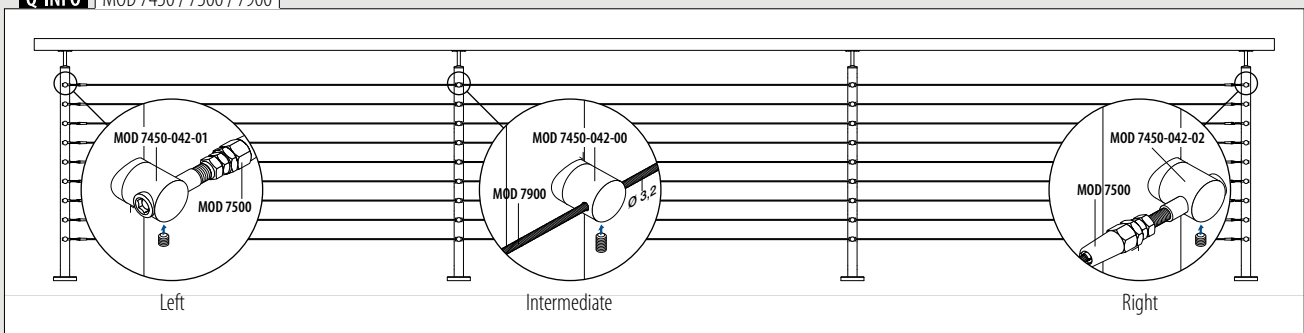

Cable holders

For flat tube
Left

MOD 7450

304 Satin				€/pc.
INDOOR				
137450-000-01	QS-15 476	4		5,80

For flat tube
Right

MOD 7450

304 Satin				€/pc.
INDOOR				
137450-000-02	QS-15 476	4		5,80

For flat tube
Intermediate

MOD 7450

304 Satin				€/pc.
INDOOR				
137450-000-00	QS-15 476	4		5,80

MOD 7500

304 Satin				€/pc.
INDOOR				
137500		4		15,45
316 Satin				
OUTDOOR				
147500		4		17,80

For round tube
Left

MOD 7450

304 Satin				€/pc.
INDOOR		D		
137450-042-01	QS-15 476	42,4	4	5,80

316 Satin

OUTDOOR				
147450-042-01	QS-16 476	4		7,65

For round tube
Right

MOD 7450

304 Satin				€/pc.
INDOOR		D		
137450-042-02	QS-15 476	42,4	4	5,80

316 Satin

OUTDOOR				
147450-042-02	QS-16 476	4		7,65

For round tube
Intermediate

MOD 7450

304 Satin				€/pc.
INDOOR		D		
137450-042-00	QS-15 476	42,4	4	5,80

316 Satin

OUTDOOR				
147450-042-00	QS-16 476	4		7,65

Q-INFO | MOD 7450 / 7500 / 7900