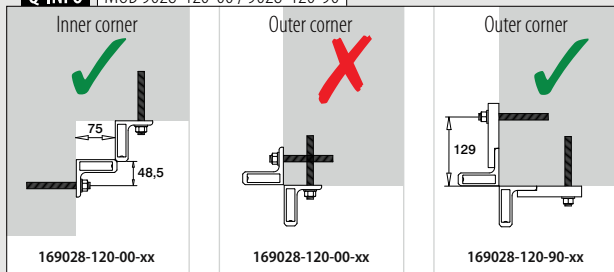

Q-INFO Aluminium

Q-INFO MOD 5743 / 9028

Q-INFO MOD 9028-120-00 / 9028-120-90

Q-INFO MOD 9028-120-90

Glass rails

MOD 5951

Aluminium	Mill finish			€/ pc.
165951-050-00	QS-267	475	L = 5 m	65,65
Aluminium	Brushed, anodised			
OUTDOOR				
165951-050-18	QS-267	475	L = 5 m	75,50
Aluminium	Powder coated RAL 7016, textured			
OUTDOOR				
165951-050-33	QS-267	475	L = 5 m	72,20
Aluminium	Black Line			
OUTDOOR				
NEW 165951-050-82	QS-267	475	L = 5 m	72,20