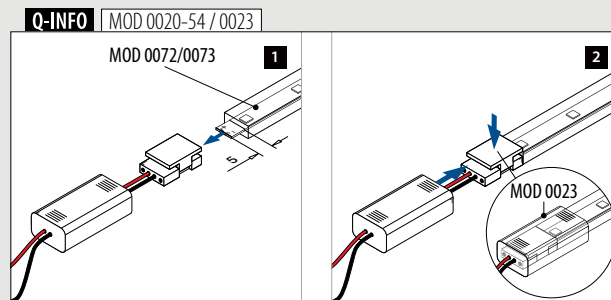

LED strip connection cable
for MOD 0070 / 0071

MOD 0020		V	L		€/ pc.
INDOOR					
200020-20	24	500	1		5,75

IP20

LED strip connection cable
for MOD 0072 / 0073

MOD 0020		V	L		€/ pc.
OUTDOOR					
200020-54	24V	500	1		9,20

IP54

LED strip connector

MOD 0018			€/ pc.
INDOOR			
200018		1	4,40

IP20

LED strip connection cable

MOD 0019			€/ pc.
INDOOR			
SELL OUT 200019		1	0,90

IP20

LED strip connector sleeve
for LED strip MOD 0072 / 0073

MOD 0023			€/ pc.
OUTDOOR			
200023		1	4,40

IP54

SELL OUT Only while supplies last.