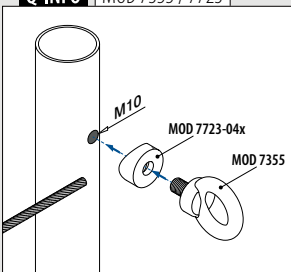

Q-INFO MOD 7355 / 7723