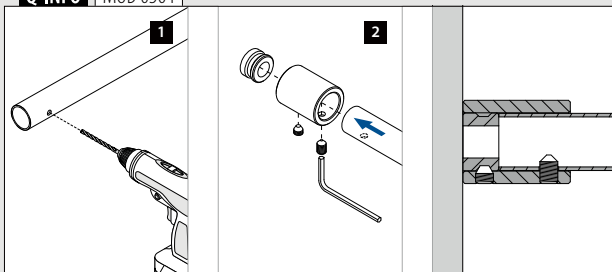

MOD 1900

316 Satin

OUTDOOR

	Ø		€/pc.
141900-012-50-12	12	L = 5 m	15,75

NEW

PREFIX

Q-INFO MOD 0504