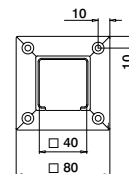

Wall flanges

Square ☐

MOD 6545

304 Satin				
INDOOR	☐			€/pc.
136545-040-12	40 x 40	QS-7 475	2	19,40
316 Satin				
OUTDOOR				
146545-040-12	40 x 40	QS-50 475	2	25,10