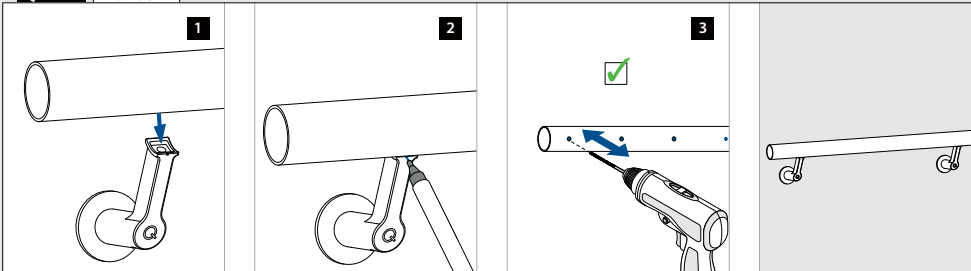

MOD 0509

316	Satin				
OUTDOOR				€/pc.	
140509		2		2,65	

International Design Model Protection

Q-INFO | MOD 9320