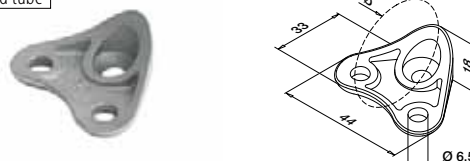

MOD 1820

316 Satin					
OUTDOOR		Ø			€/pc.
141820-042-12	42,4	QS-89 476 / QS-11 476		8	5,85

Compatible with MOD 0305 connectors
International Design Model Protection

SELL OUT Only while supplies last.