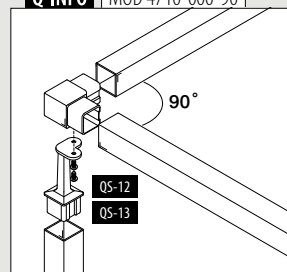

Q-INFO | MOD 4710-000-90