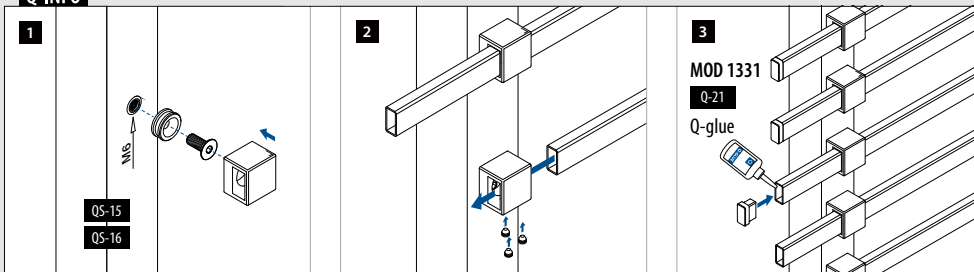

Q-INFO

Q-INFO MOD 1940