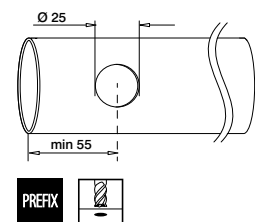

Q-INFO

We recommend to mill the hole. If that is not possible a step drill should be used. Always deburr drill holes and remove drilling remains to avoid cable breakage. Don't start installation of LED Spotlights until all holes have been deburred internally and externally.

MOD 0900
☐355

MOD 0900
☐371