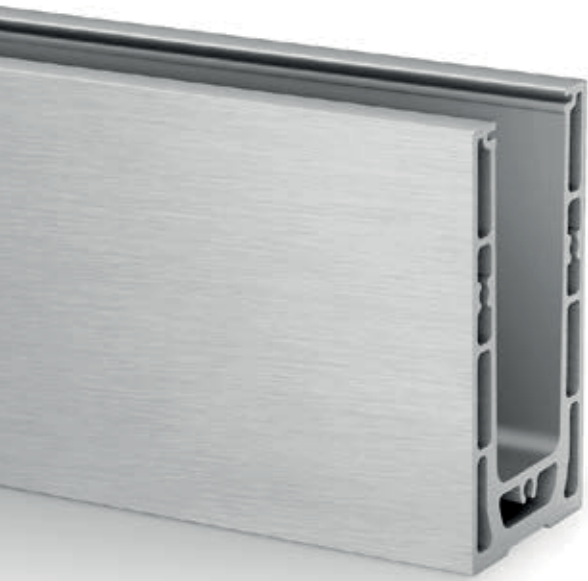

Find all information about Easy Glass Smart online:

<https://q-ne.ws/Smart23>

EASY GLASS® SMART

red dot winner 2020
innovative product

Unbeatable ease of installation

Easy Glass® Smart works with the revolutionary Q-disc® System. The combination of the inlay and the all-important Q-disc enables extremely fast glass installation. Mount the base channel, position the glass and then – with just one simple hand movement – securely fix each panel in place. With the adjustable version of the Q-disc System, you can even vertically align each individual glass panel. An extra feature is the Easy Glass trim, which enables a seamless connection with the floor. It's a stylish finish that also provides the railing with greater material protection.