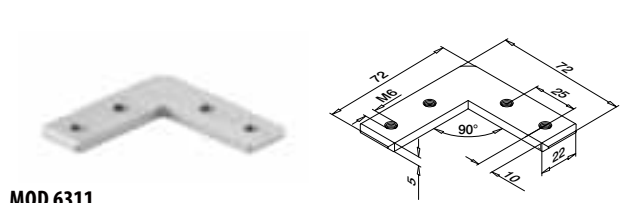

MOD 6311
Aluminium Mill finish

166311-339	QS-261 476	2	€ / pc.	11,15