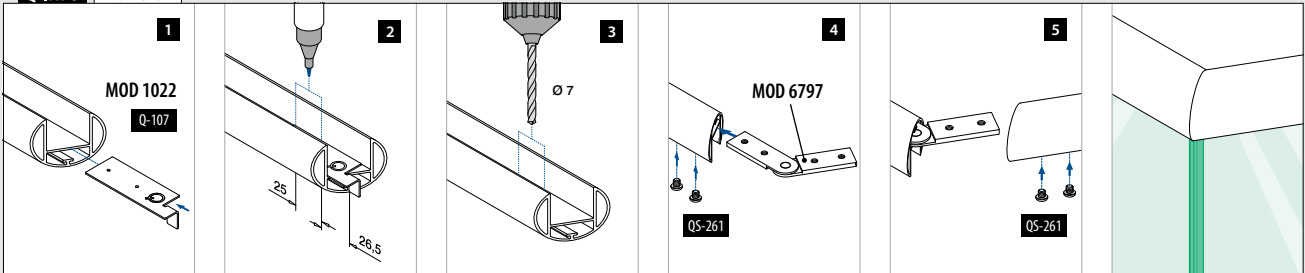

166798	QS-261 476	2	€ / pc.	11,70
--------	------------	---	---------	-------

Q-INFO MOD 6311

Q-INFO MOD 6797

Q-INFO MOD 6798

Q-INFO MOD 6798

Upwards

Cut	45°	40°	35°	30°	25°	20°	15°	10°	5°	0°
Outer angle	90°	100°	110°	120°	130°	140°	150°	160°	170°	180°
Distance to edge (x)	30,5	30,0	29,5	29,0	28,5	28,0	27,5	27,0	27,0	26,5