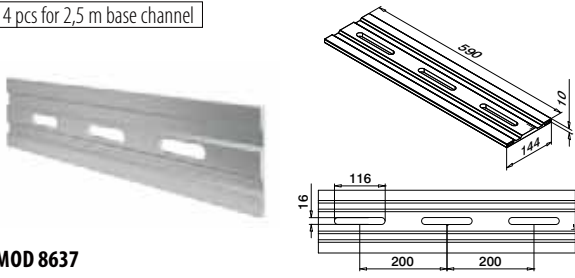

Railing bases

Drainage profiles, fascia mount

4 pcs for 2,5 m base channel