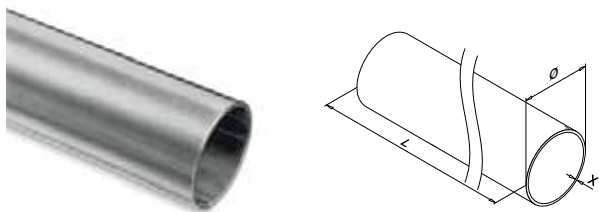

NEW

MOD 3523

316	Satin				
OUTDOOR	For tube Ø			€/pc.	
143523-033-12	33,7 x 2,0		2	13,75	

NEW

Tubes

Q-TUBE ▼ DISCOUNT

Ask for your personal discount or check your price in our online shop.

MOD 0900