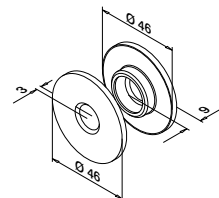

Spare materials for glass clamps

MOD 0670 - DIN 7991

For MOD 2100, 2500, 2700, 2800, 4200, 4400, 4600 in zamak

Zinc-plated						
INDOOR	QS	Q	d	L		€/ 50 pcs.
250670-616	QS-43	Q-4	M6	16	50	7,50

For MOD 2400 in zamak

Zinc-plated						
INDOOR	QS	Q	d	L		€/ 50 pcs.
250670-620	QS-44	Q-4	M6	20	50	7,50

For MOD 2100, 2500, 2700, 2800, 4200, 4400, 4600, 5100, 5200 in 304 and 316

316						
OUTDOOR	QS	Q	d	L		€/ 50 pcs.
240670-616	QS-41	Q-4	M6	16	50	12,50

For MOD 2300, 2400, 2600 in 304 and 316

316						
OUTDOOR	QS	Q	d	L		€/ 50 pcs.
240670-620	QS-42	Q-4	M6	20	50	12,50

MOD 5010

Accessories				
	Colour	For MOD		€/ pc.
205010-00-00	Raw (grey)	2100, 2300, 2400, 2500, 2600, 2700, 4200, 4400, 4600, 5100, 5200	8	0,15
205010-00-17	Chrome plated		8	0,15
205010-00-19	Stainless steel effect		8	0,15
205010-00-31	Black RAL 9005		8	0,15
205010-00-32	White RAL 9016	2800	8	0,15
205010-00-33	Anthracite grey RAL 7016		8	0,15
205010-28-00	Raw (grey)		8	0,15
205010-28-17	Chrome plated	2800	8	0,15
205010-28-19	Stainless steel effect		8	0,15
205010-28-31	Black RAL 9005		8	0,15

Inlays for glass adapters

MOD 5031 / 5032 / 5034 / 5035 / 5039 / 5038 / 5030

Accessories								
		For MOD	D	Ø	H	Pieces per glass adapter	€/ pc.	
205032-47	A	0747 + 0750 + 0751 (Ø 50mm)	48	10	2	1	8	0,80
205031-47	B		1	8	0,80			
205034-030	A	0746 + 0740 + 0754 (Ø 30 mm)	28	8	2	2	8	0,35
205034-025	A	0755 (Ø 25 mm)	24	6	1	1	8	0,35
205035	B		1	8	0,35			
205034-050	A	0148 + 0117 + 9350 (Ø 50 mm)	48	8	2	2	8	0,80
205039	A	0752 + 0753	38	8	2	1	8	0,80
205038	B		1	8	0,80			
NEW 205030-150-01-03	A	0749	45	19	3	1	8	0,55
NEW 205030-150-02-03	B		46	13	3	1	8	0,55

MOD 5030

Accessories			
	For MOD		€/ pc.
205030-150-99-80	0749	4	1,00

NEW

Q-INFO MOD 0670