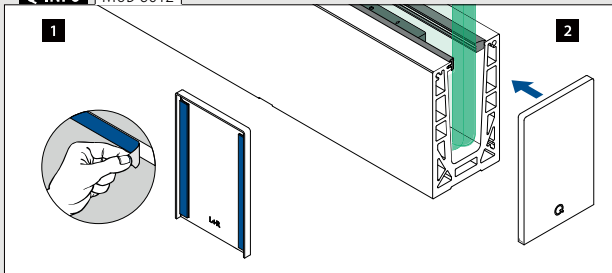

Q-INFO MOD 8612