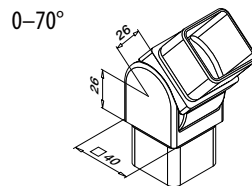

Connectors

MOD 4301

304 Satin				
INDOOR	For tube □		€ / pc.	
134301-040-12	40 x 40 x 2,0	2	18,80	
316 Satin				
OUTDOOR				
144301-040-12	40 x 40 x 2,0	2	24,45	

MOD 4304

304 Satin				
INDOOR	For tube □		€ / pc.	
134304-12	40 x 40 x 2,0	2	22,30	
316 Satin				
OUTDOOR				
144304-12	40 x 40 x 2,0	2	28,95	

Connectors

Adjustable

MOD 4317

304 Satin				
INDOOR	For tube □		€ / pc.	
134317-01	40 x 40 x 2,0	2	45,75	

MOD 4317

304 Satin				
INDOOR	For tube □		€ / pc.	
134317-02	40 x 40 x 2,0	2	45,75	

MOD 4312

304 Satin				
INDOOR	For tube □		€ / pc.	
134312-040-12	40 x 40 x 2,0	2	27,15	
316 Satin				
OUTDOOR				
144312-040-12	40 x 40 x 2,0	2	35,35	

Wall flanges

MOD 4505

304 Satin				
INDOOR	For tube □		€ / pc.	
134505-040-12	40 x 40 x 2,0	QS-5 475	2	22,40
316 Satin				
OUTDOOR				
144505-040-12	40 x 40 x 2,0	QS-6 475	2	29,15

Q-INFO MOD 4317-01

Q-INFO MOD 4317-02