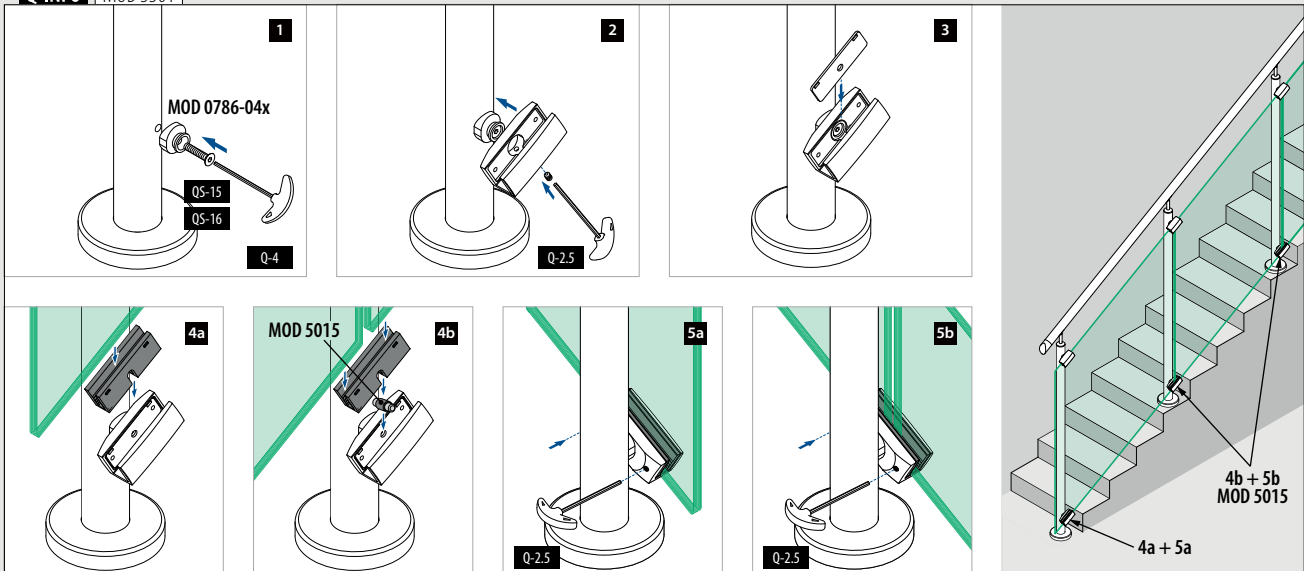

Security pins

MOD 5015

Accessories				
	L			€/ pc.
205015-25	25	4		1,65

Q-INFO MOD 5501

Glass connectors - MOD 2870 / 2880 / 2890

MOD 2870

304	Satin			
INDOOR		T		€/ pc.
132870-13-12		See T in MOD 5028	2	27,80
316	Satin			
OUTDOOR				
142870-13-12		See T in MOD 5028	2	34,75