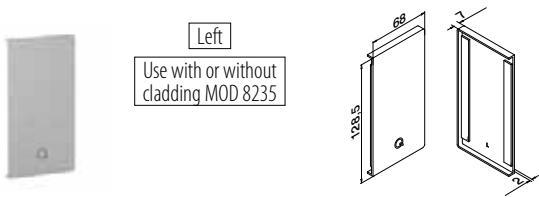

End caps, fascia mount

MOD 8232

Aluminium	Mill finish		
	Tape		€/ pc.
168232-01-00	Prepacked	1	28,90
Aluminium	Brushed, anodised		
OUTDOOR			
168232-01-18	Prefixed	1	33,90