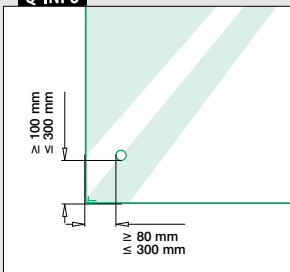

Easy Glass® MOD 0749

Facade mounting

Please refer to the respective certificates and static calculations for specifications such as mounting details, glass dimensions and glass types.

Safety glass: 164 - 165
All anchors: 461 - 467

Point glass adapters

Adjustable

Ø 50

MOD 0749

316 Satin							
OUTDOOR	H	T			€/ pc.		
140749-030-12	30	12 - 25,52	461 - 467	2	45,10		
140749-040-12	40	8 - 25,52	461 - 467	2	48,55		
140749-050-12	50	8 - 25,52	461 - 467	2	51,75		
140749-100-12	100	8 - 25,52	461 - 467	2	63,40		
316 Black Line							
OUTDOOR	H	T			€/ pc.		
NEW 140749-030-82	30	12 - 25,52	461 - 467	2	54,90		
NEW 140749-040-82	40	8 - 25,52	461 - 467	2	59,70		
NEW 140749-050-82	50	8 - 25,52	461 - 467	2	62,50		

Inlays for glass adapters

MOD 5030

Accessories					
	For MOD		€/ pc.		
205030-150-99-80	0749	4	1,00		

NEW

Q-INFO

Q-INFO

Q-INFO