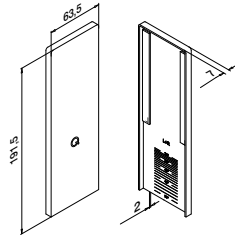

Railing bases

End caps, top mount

Left / right
For stairs