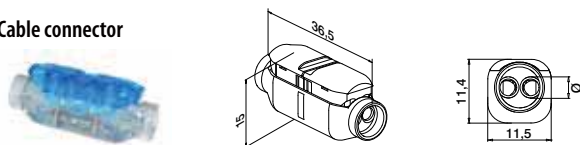

Power supplies

Cable connector

MOD 0030

OUTDOOR	Ø	AWG	pc	€/ pc.
200030-68	0,5 - 1 mm²	17 - 20	15	4,70

IP68