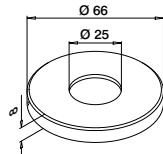

For flat tube

MOD 0126

304 Satin				
INDOOR				€/ pc.
130126-000-12	QS-12	476	2	20,05
316 Satin				
OUTDOOR				
140126-000-12	QS-13	476	2	26,35

International Design Model Protection

For round tube

MOD 0126

304 Satin					
INDOOR		Ø			€/ pc.
130126-042-12	42,4	QS-10	476	2	20,05
130126-048-12	48,3	QS-10	476	2	20,05
316 Satin					
OUTDOOR		Ø			
140126-042-12	42,4	QS-11	476	2	26,35

Cover caps

MOD 0520

304 Satin				
INDOOR				€/ pc.
130520-12		2		6,70
316 Satin				
OUTDOOR				
140520-12		2		8,70

Q-INFO | MOD 0126