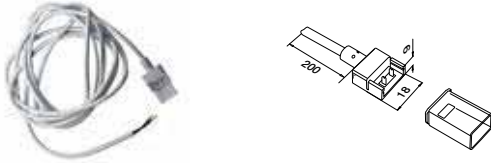

Universal connection cable