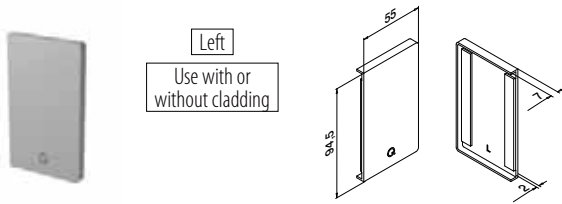

Railing bases

End caps, fascia mount

MOD 6622

Aluminium	Mill finish	Tape		€/ pc.
166622-01-00		Prepacked	1	22,15
Aluminium	Brushed, anodised			
OUTDOOR				
166622-01-18		Prefixed	1	23,65