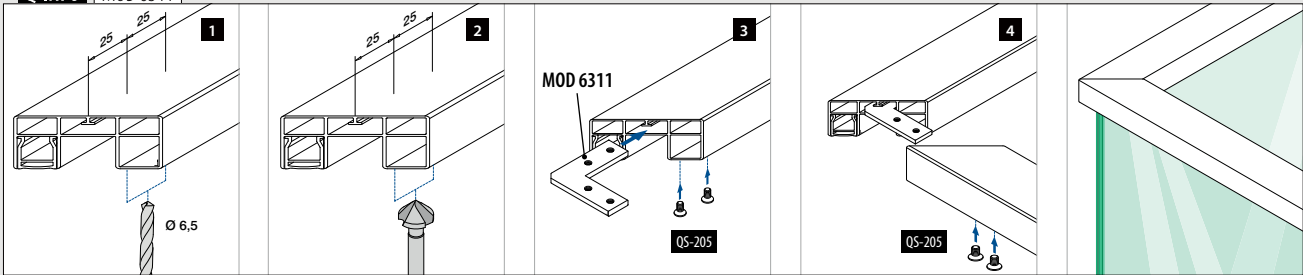

Connectors

MOD 6795
Aluminium Mill finish
166795-339 QS-261 476 2 € / pc. 7,35

MOD 6311
Aluminium Mill finish
166311-339 QS-261 476 2 € / pc. 11,15

MOD 6797
Aluminium Mill finish
166797 QS-261 476 2 € / pc. 11,70

MOD 6798
Aluminium Mill finish
166798 QS-261 476 2 € / pc. 11,70

Q-INFO MOD 6311