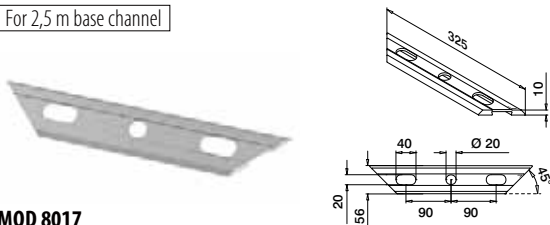

Drainage profiles, top mount

For 2,5 m base channel

MOD 8017

Aluminium Brushed, anodised

SELL OUT	€ / pc.
168017-18	16,25

International Design Model Protection

Q-INFO MOD 8017

Assembly information:

<https://q-ne.ws/Slim23>

Q-INFO Aluminium

00	18
Mill finish	Brushed, anodised

Q-INFO MOD 8012

Q-INFO MOD 8013