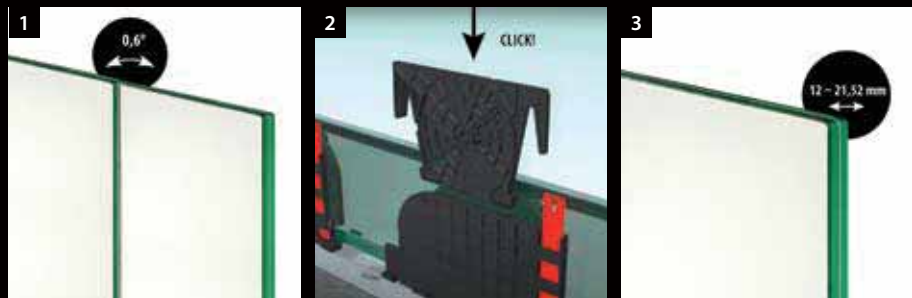

Internationally tested/calculated/certified:

1. 1 With the adjustable Q-disc System, you can align individual glass panels by up to 0,6° from the vertical.
2. 2 The Q-disc gives you direct feedback in the form of confirming 'clicks' when installed correctly.
3. 3 Suitable for glass thicknesses of 12 - 21,52 mm.

EASY GLASS® SMART VARIANTS

Smart Top mount

- Also for in-floor mounting