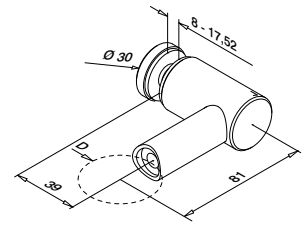

MOD 0754

316	Satin			€/pc.
OUTDOOR				
140754-000-12	QS-30	476	4	29,40

International Design Model Protection

For round tube