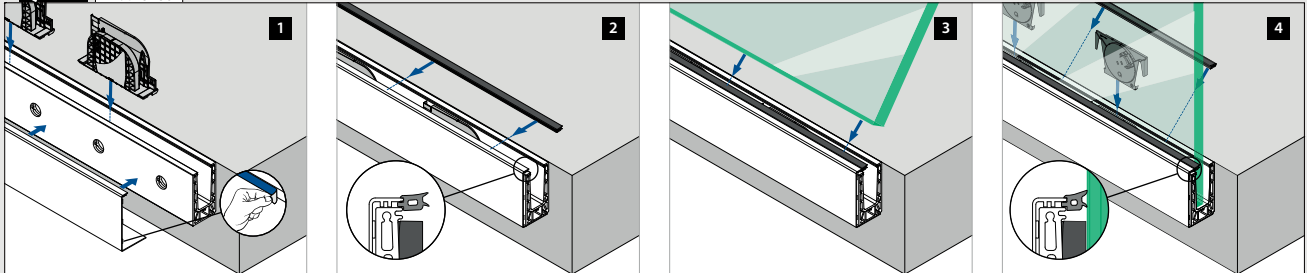

Q-INFO MOD 8435