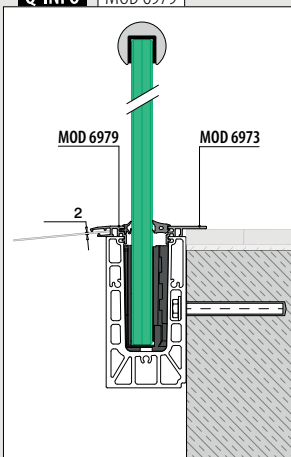

MOD 6970

Aluminium Mill finish		€/ pc.
166970-020-50-00	A L = 5 m	64,35
Aluminium Brushed, anodised		
OUTDOOR		
166970-020-50-18	A L = 5 m	71,45

PREFIX

Q-INFO MOD 6979