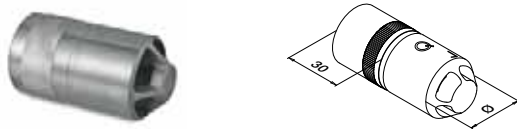

Connectors

MOD 5792 - EASY HIT®

316		Raw			
OUTDOOR		For tube Ø		€/pc.	
145792-233	33,7 x 2,0		2	9,30	

International Design Model Protection

Q-INFO MOD 5792

SELL OUT Only while supplies last.

End caps

MOD 5729 - EASY HIT®