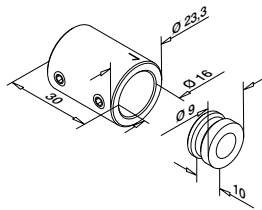

Wall flanges