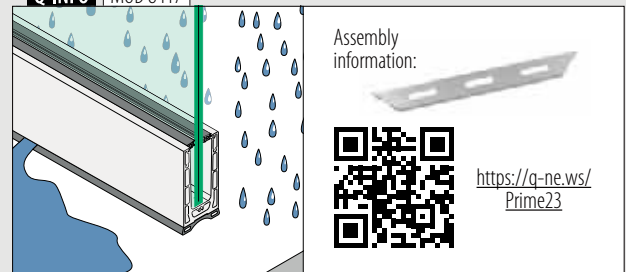

Q-INFO MOD 8417