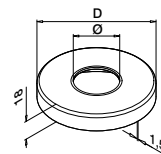

Railing bases

Cover caps for MOD 6100

MOD 0512

316		Satin			€ / pc.
OUTDOOR		Ø	D		
140512-048-12		48,3	105	2	9,65
316		Mirror polished			€ / pc.
OUTDOOR		Ø	D		
140512-048-10		48,3	105	2	10,90

SELL OUT

140512-048-10

48,3

105

2

10,90