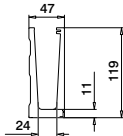

Corners, fascia mount

MOD 8031

Aluminium Brushed, anodised

OUTDOOR

SELL OUT	168031-01-18	W 100*	■ 461 - 467	1	€/ pc.
					129,85