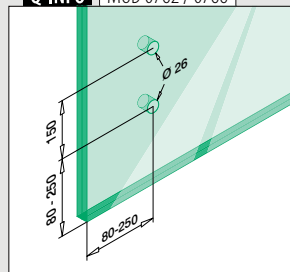

Q-INFO MOD 0762 / 0760