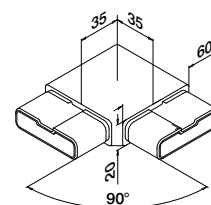

MOD 5794 - EASY HIT®

316

Raw

OUTDOOR	For tube		€/pc.
145794-062	60 x 20 x 2,0	2	18,45

International Design Model Protection