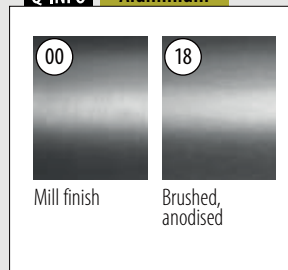

Q-INFO Aluminium