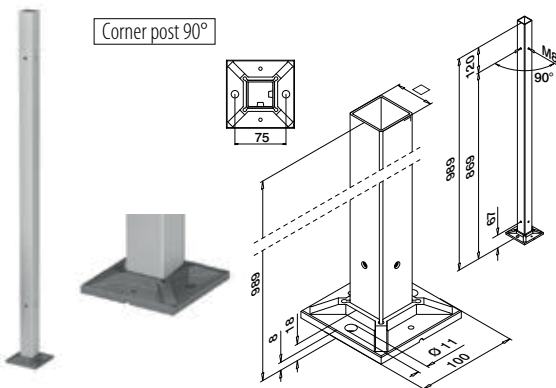

MOD 4972

304	Satin				
INDOOR					€/ pc.
134972-040-90-12	40 x 40 x 2,0	QS-59	471	1	89,95
316	Satin				
OUTDOOR					
144972-040-90-12	40 x 40 x 2,0	QS-58	471	1	117,45