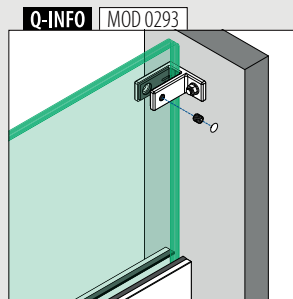

Accessories

Glass connectors

MOD 0291

Aluminium	Brushed, anodised			
OUTDOOR		T		€/ pc.
160291-22-18	See T in MOD 5092	2		16,95

NEW

MOD 0291

316	Satin			
OUTDOOR		T		€/ pc.
140291-22-12	See T in MOD 5091	2		29,95

NEW

MOD 0292

Aluminium	Brushed, anodised			
OUTDOOR		T		€/ pc.
160292-22-18	See T in MOD 5092	2		18,95

NEW

MOD 0292

316	Satin			
OUTDOOR		T		€/ pc.
140292-22-12	See T in MOD 5091	2		31,95

NEW

MOD 0293

Aluminium	Brushed, anodised			
OUTDOOR		T		€/ pc.
160293-22-18	See T in MOD 5092	2		15,45

NEW

MOD 0293

316	Satin			
OUTDOOR		T		€/ pc.
140293-22-12	See T in MOD 5091	2		27,95

NEW

Infills

Rubber inlays for MOD 0291 / 0292 / 0293 (aluminium)

4 pcs for MOD 0291 and 0292
2 pcs for MOD 0293
Glass fixing screws included

MOD 5092

Accessories				
For laminated glass	T			€/ pc.
205092-18	16,76 + 17,52	4		0,95
205092-22	20,76 + 21,52	4		0,95

NEW

Infills

Rubber inlays for MOD 0291 / 0292 / 0293 (stainless steel)

4 pcs for MOD 0291 and 0292
2 pcs for MOD 0293
Glass fixing screws included

MOD 5091

Accessories				
For laminated glass	T			€/ pc.
205091-18	16,76 + 17,52	4		0,95
205091-22	20,76 + 21,52	4		0,95

NEW