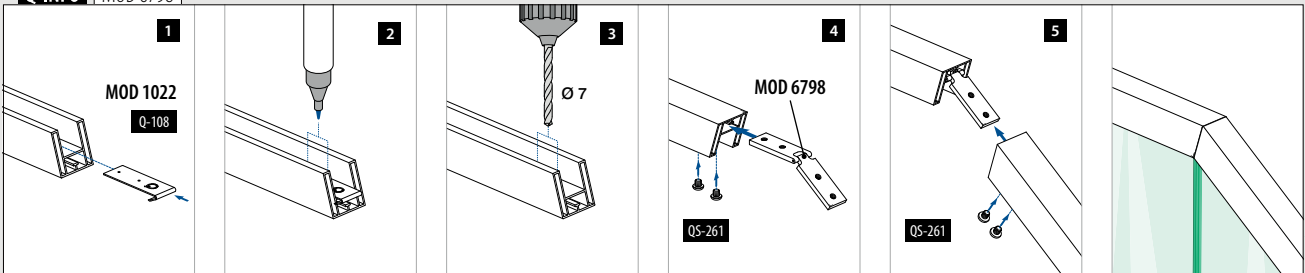

MOD 6798
Aluminium Mill finish
 166798 QS-261 476 2 € / pc. 11,70

Q-INFO MOD 6311

Q-INFO MOD 6797

Q-INFO MOD 6798

Q-INFO MOD 6798

Upwards

Cut	45°	40°	35°	30°	25°	20°	15°	10°	5°	0°
Outer angle	90°	100°	110°	120°	130°	140°	150°	160°	170°	180°
Distance to edge (x)	30,5	30,0	29,5	29,0	28,5	28,0	27,5	27,0	27,0	26,5