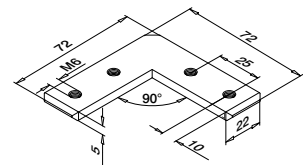

MOD 6795

	Aluminium	Mill finish		€/ pc.
	166795-339		2	7,35
		QS-261	476