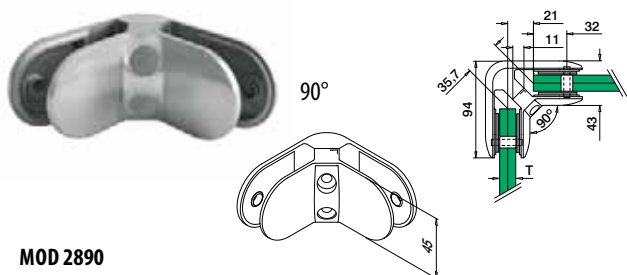

Rubber inlays for MOD 2870 / 2880 / 2890