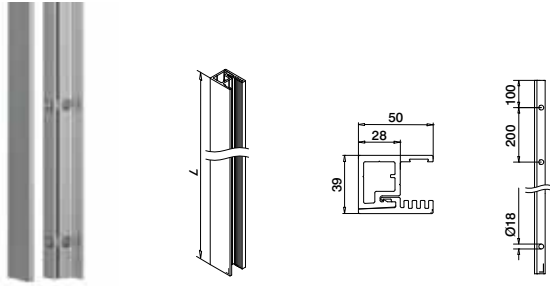

NEW

Q-INFO

Wall profiles

Holes not drilled through

MOD 6830

Aluminium	Mill finish		€ / pc.
166830-050-00-00	461 - 467	L = 5 m	292,70
Aluminium	Brushed, anodised		
OUTDOOR			
166830-050-00-18	461 - 467	L = 5 m	306,25