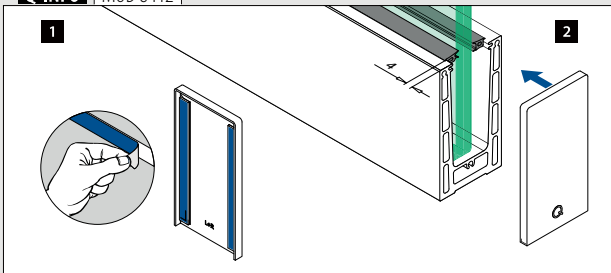

Q-INFO MOD 8412