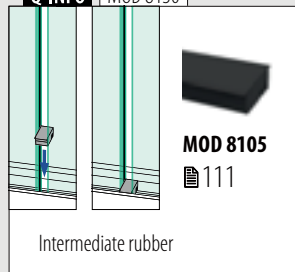

Q-INFO MOD 8130 / 8131

Additional connection pins

Q-INFO MOD 8130

Q-INFO MOD 8130

Q-INFO MOD 8437

Assembly information:

<https://q-ne.ws/Pro23>

End caps, fascia mount