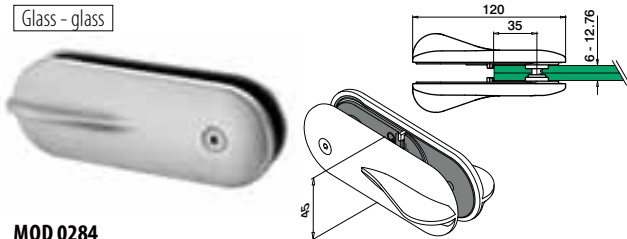

MOD 0282

316	Satin	D		€/pc.
OUTDOOR				
140282-042		42,4	1	64,80
140282-048		48,3	1	64,80

International Design Model Protection

Glass - glass