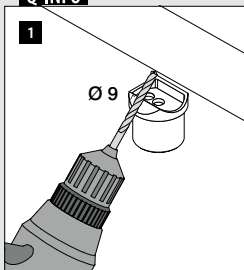

Q-INFO

Use a cable grommet in the drilled hole in the tube to avoid cable breakage.