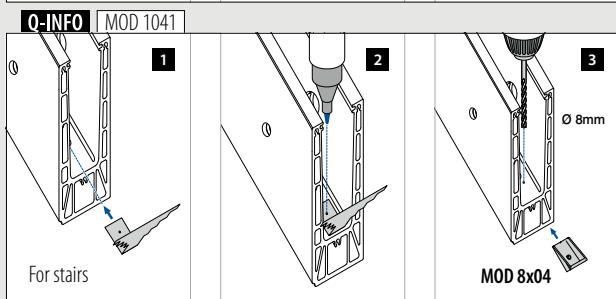

Q-82 Q-20 Drilling template

MOD 1023

Accessories				
	Q	For Ø		€/ pc.
201023	Q-82	42,0 + 48,0	1	18,55

MOD 1024

Accessories				
	Q	For Ø		€/ pc.
201024-042	Q-20	42,0	1	7,05

Wood glue
PVAC glue for wooden bonding applications