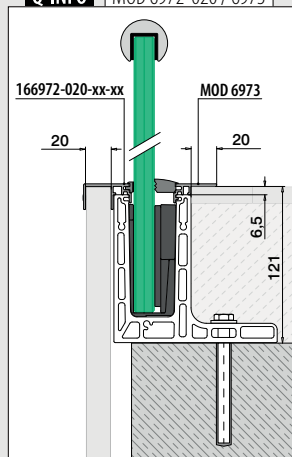

Q-INFO MOD 6972-020 / 6973