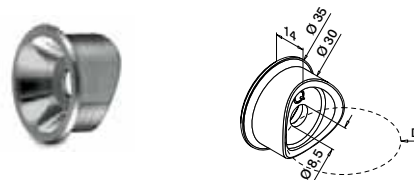

MOD 0723

304 Satin				
INDOOR	D			€/ pc.
130723-000-12			4	5,10
316 Satin				
OUTDOOR	D			
140723-000-12			4	6,70
Zamak Stainless steel effect				
OUTDOOR	D			
100723-000			4	4,10

SELL OUT

For round tube