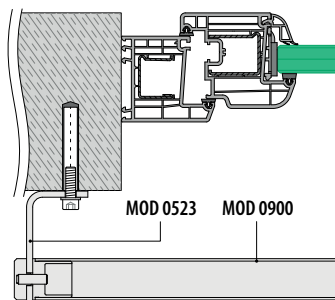

Chest rails Ø33,7 - MOD 0523

Facade mounting