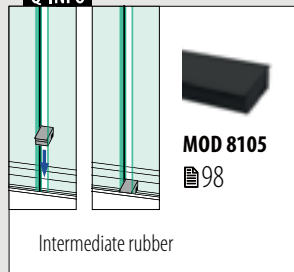

Railing bases

Base channels, top mount

- Optional: Cap rails: ■ 173 - 189
- Edge protection: ■ 170 - 172
- Safety glass: ■ 164 - 165
- Safety Wedge System: ■ 98
- All anchors: ■ 461 - 467

Please refer to the respective certificates and static calculations for specifications such as mounting details, glass dimensions and glass types.

MOD 8020

Aluminium Brushed, anodised

OUTDOOR

SELL OUT	168020-050-00-18	■ 461 - 467	L = 5 m	€/pc.
				776,10

Railing bases

Corners, top mount

MOD 8021

Aluminium Brushed, anodised

OUTDOOR

SELL OUT	168021-01-18	■ 461 - 467	1	€/pc.
				193,90

MOD 8021

Aluminium Brushed, anodised

OUTDOOR

SELL OUT	168021-02-18	■ 461 - 467	1	€/pc.
				193,90

Railing bases

End caps, top mount

MOD 8022

Aluminium Brushed, anodised

OUTDOOR

Tape

SELL OUT	168022-01-18	Prefix	1	€/pc.
				40,35

MOD 8022

Aluminium Brushed, anodised

OUTDOOR

Tape

SELL OUT	168022-02-18	Prefix	1	€/pc.
				40,35

Q-INFO MOD 8020

Q-INFO

Q-INFO MOD 8022