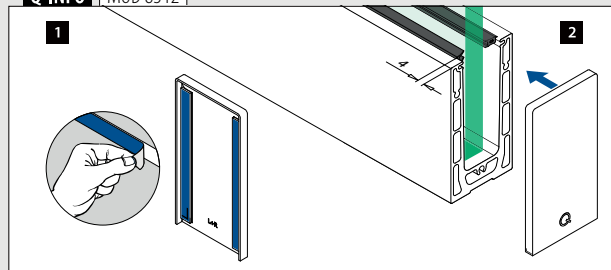

Q-INFO MOD 8312