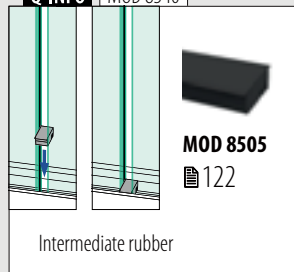

MOD 8541

Aluminium	Brushed, anodised		
OUTDOOR			
168541-02-18	■ 461 - 467	1	€/ pc. 325,70

Q-INFO MOD 8540

Q-INFO MOD 8540

End caps, fascia mount

Left

MOD 8542

Aluminium	Brushed, anodised		
OUTDOOR	Tape		€/ pc.
168542-01-18	Prefixed	1	57,60