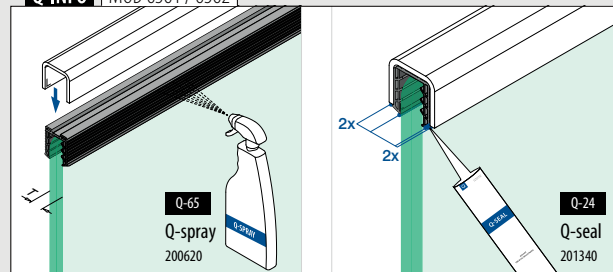

Q-INFO MOD 6361 / 6362