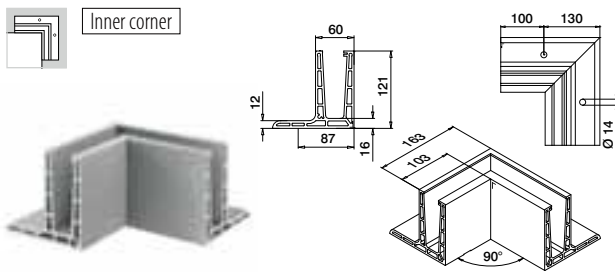

Railing bases

Corners, top mount

MOD 8121

Aluminium	Brushed, anodised			
OUTDOOR				
SELL OUT 168121-01-18	■ 461 - 467	1		€/ pc. 192,60