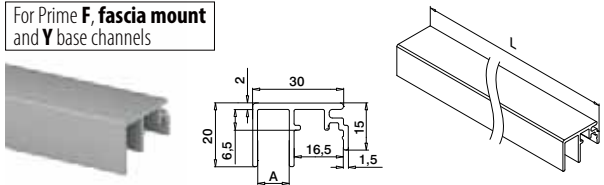

MOD 6973

Aluminium Mill finish		€/ pc.
166973-50-00	L = 5 m	57,10
Aluminium Brushed, anodised		
OUTDOOR		
166973-50-18	L = 5 m	63,40

PREFIX

For Prime **F, fascia mount** and **Y** base channels