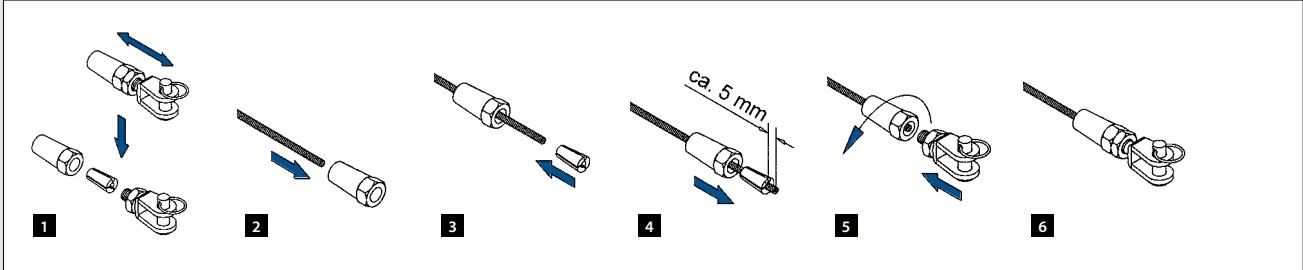

Q-INFO

Q-INFO

Q-INFO

Q-INFO