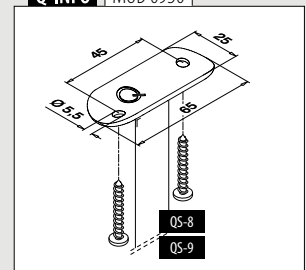

Q-INFO | MOD 0950