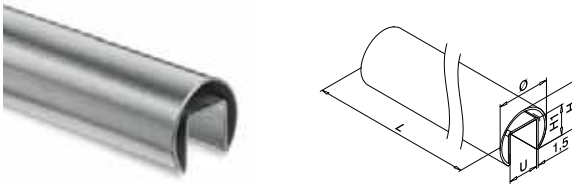

Cap rails

Cap rails