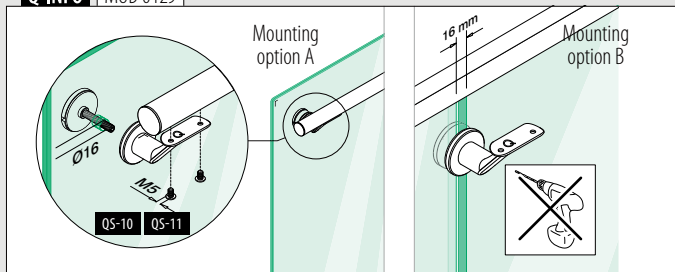

Q-INFO MOD 0129