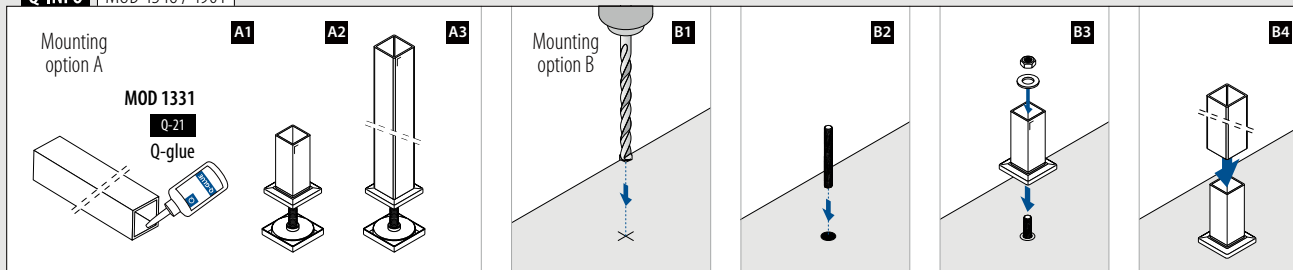

Q-INFO | MOD 4546 / 4901

MOD 4972

304	Satin				
INDOOR					€/ pc.
134972-040-01-12	40 x 40 x 2,0	QS-59	471	1	89,95
304	Black Line				
INDOOR					
NEW 134972-040-01-82	40 x 40 x 2,0	QS-59	471	1	116,95
316	Satin				
OUTDOOR					
144972-040-01-12	40 x 40 x 2,0	QS-58	471	1	117,45