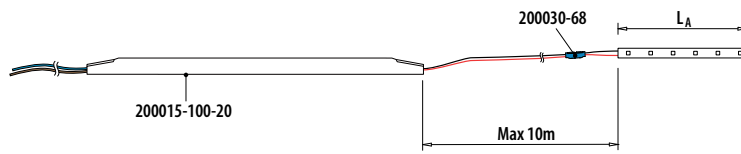

Q-INFO | MOD 0070/0071

Indoor

1