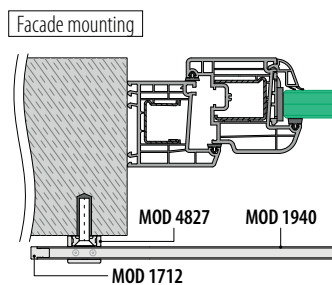

Chest rails 20x10 - MOD 4827