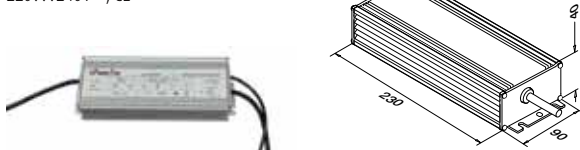

MOD 0045

OUTDOOR	W		€/pc.
200045-400-67	400	1	393,60

Q-INFO | MOD 0045