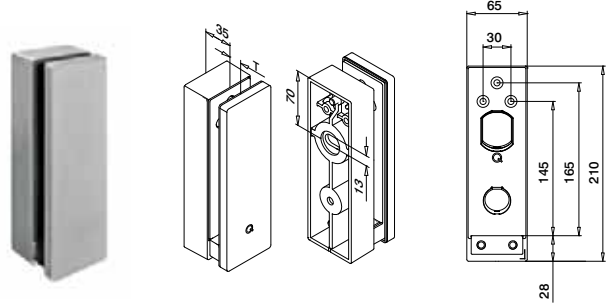

Q-INFO MOD 4762

Spirit level

Optional: Cap rails: ■ 173 - 189
 Edge protection: ■ 170 - 172
 Safety glass: ■ 164 - 165
 All anchors: ■ 461 - 467

Please refer to the respective certificates and static calculations for specifications such as mounting details, glass dimensions and glass types.