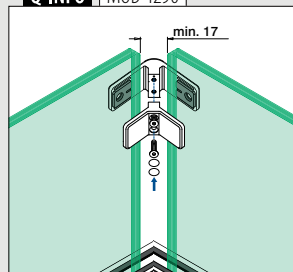

Q-INFO MOD 4290