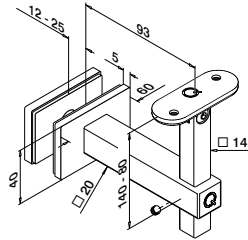

Handrail brackets

Adjustable

Glass mounting

For flat tube