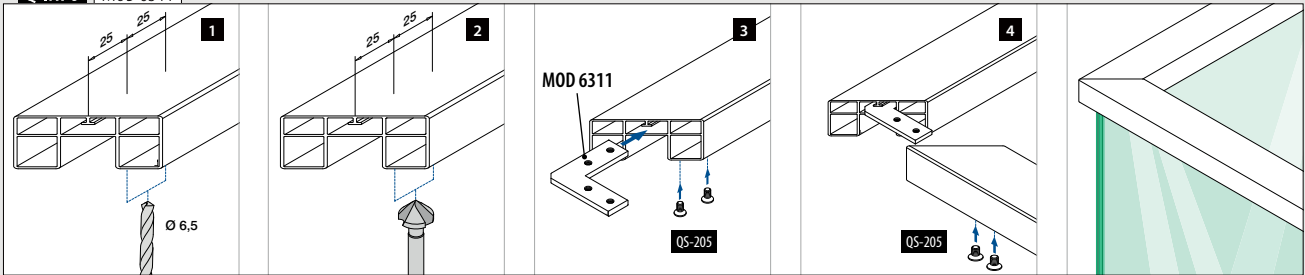

MOD 6797
Aluminium Mill finish
 166797 QS-261 476 2 € / pc. 11,70

MOD 6798
Aluminium Mill finish
 166798 QS-261 476 2 € / pc. 11,70

Q-INFO MOD 6311

Q-INFO MOD 6797

Q-INFO MOD 6798

Q-INFO MOD 6798

Upwards

Cut	45°	40°	35°	30°	25°	20°	15°	10°	5°	0°
Outer angle	90°	100°	110°	120°	130°	140°	150°	160°	170°	180°
Distance to edge (x)	30,5	30,0	29,5	29,0	28,5	28,0	27,5	27,0	27,0	26,5