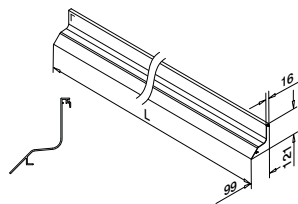

Railing bases

Waterproof trims, top mount