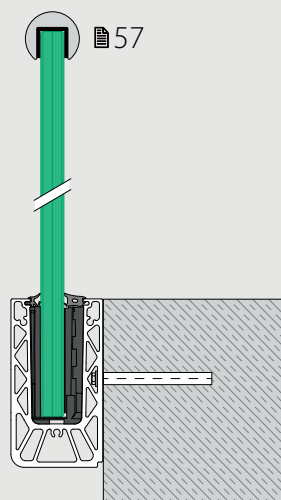

Mount 16,76 - 21,52 mm glass quickly and easily

Looking for a solution that lets you quickly mount laminated glass of 16,76 - 21,52 mm thickness and also gives you the ability to align each glass panel individually? Easy Glass® Smart+ is the answer. As with Easy Glass® Smart, you just have to mount the base channel, position the glass and – with just one hand movement – securely align each panel and fix it in place.

Easy Glass® Smart+	PL
Max. line loads (kN/m)	2,0

Please refer to the respective certificates for specifications such as mounting details, glass dimensions and glass types.

Internationally tested/calculated/certified:

1. 1 With the adjustable Q-disc System, you can realign individual glass panels by up to 0,6° from the vertical.
2. 2 Q-disc gives you clear feedback in the form of 'clicks' that confirm correct installation.
3. 3 Suitable for laminated glass with a thickness of 16,76 - 21,52 mm.

EASY GLASS® SMART+ VARIANTS

Smart+ Top mount

- Also for in-floor mounting

Smart+ Fascia mount

- Also for mounting on the inner side of parapet walls
- Base channel cladding available

COMING SOON

F and Y base channels

Smart+ F Top mount

- For unfinished floors
- Can be installed at or beyond the edge of a surface

Smart+ Y Fascia mount

- For unfinished floors
- Can be installed at or beyond the edge of a surface