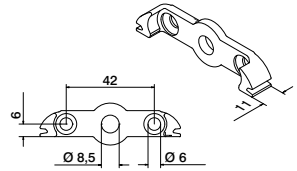

Wall flanges