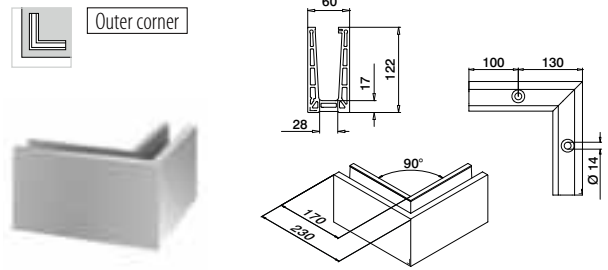

MOD 8111

Aluminium Brushed, anodised

OUTDOOR

SELL OUT	Part No.	Accessories	Qty	Price
	168111-02-18	461 - 467	1	€ / pc. 159,05