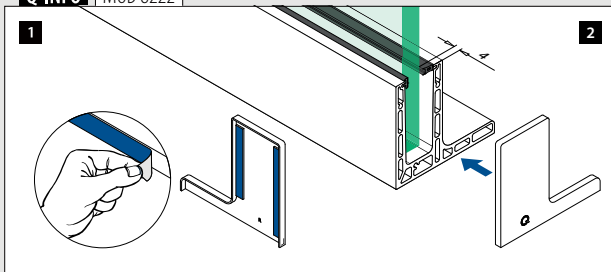

Q-INFO MOD 8222