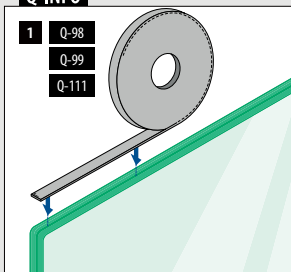

Edge protection U-profiles

Square ☐

MOD 6944

Aluminium Brushed, anodised

OUTDOOR	U	Q	T	W	H		€/pc.
166944-050-13-18	13,25	Q-111	12,76	17,25	15	L = 5 m	45,30
166944-050-18-18	18	Q-98	16,76 - 17,52	22	20	L = 5 m	57,95
166944-050-22-18	22	Q-99	21,52	26	20	L = 5 m	62,10

Aluminium Black Line

OUTDOOR	U	Q	T	W	H		€/pc.
166944-050-13-82	13,25	Q-111	12,76	17,25	15	L = 5 m	58,90
166944-050-18-82	18	Q-98	16,76 - 17,52	22	20	L = 5 m	75,35
166944-050-22-82	22	Q-99	21,52	26	20	L = 5 m	80,75

NEW

NEW

NEW

U-profiles

Square ☐

MOD 6960

304 Satin

INDOOR	U	X	T	W	H		€/pc.
136960-050-24-12	24	3	8 - 21,52	30	27	L = 5 m	227,05

316 Satin

OUTDOOR	U	X	T	W	H		€/pc.
146960-050-24-12	24	3	8 - 21,52	30	27	L = 5 m	248,95
146960-050-34-12	34	3	8 - 31,52	40	37	L = 5 m	349,60

316 Black Line

OUTDOOR	U	X	T	W	H		€/pc.
146960-050-24-82	24	3	8 - 21,52	30	27	L = 5 m	323,65

NEW

MOD 6961

304 Satin

INDOOR	U	X	T	W	H		€/pc.
136961-050-24-12	24	2	8 - 21,52	28	26	L = 5 m	177,10

316 Satin

OUTDOOR	U	X	T	W	H		€/pc.
146961-050-24-12	24	2	8 - 21,52	28	26	L = 5 m	195,15
146961-050-34-12	34	2	8 - 31,52	38	36	L = 5 m	271,95

Q-INFO MOD 6944

Q-INFO Aluminium

Q-INFO MOD 6960 / 6961

Q-INFO 304 316

Q-INFO

2

Q-INFO MOD 6960 / 6961