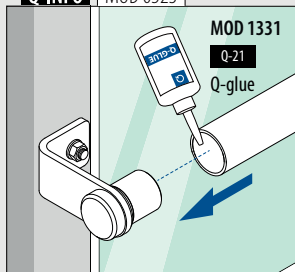

Q-INFO MOD 0523