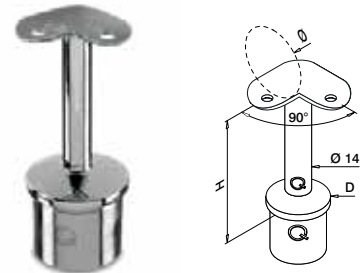

MOD 0710

316 Mirror polished

OUTDOOR	D	Ø	H	QS-11	476	2	€/pc.
140710-042-00-10	42,4 x 2,0	42,4	79	QS-11	476	2	22,65

For round tube