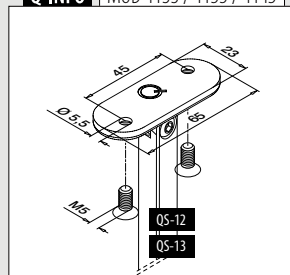

Q-INFO MOD 4133 / 4155 / 4145