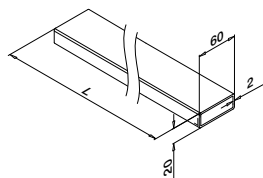

Tubes

Q-TUBE ▼ DISCOUNT

Ask for your personal discount or check your price in our online shop.