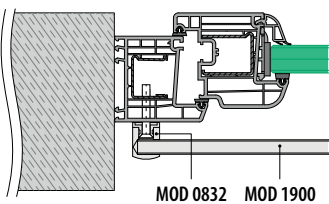

Frame mounting