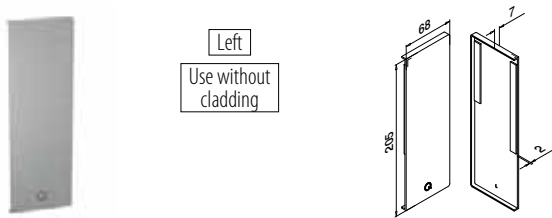

End caps, fascia mount

MOD 8242

Aluminium	Mill finish			
	Tape			€/ pc.
168242-01-00	Prepacked	1		45,75
Aluminium	Brushed, anodised			
OUTDOOR				
168242-01-18	Prefixed	1		50,25

Left
Use without cladding