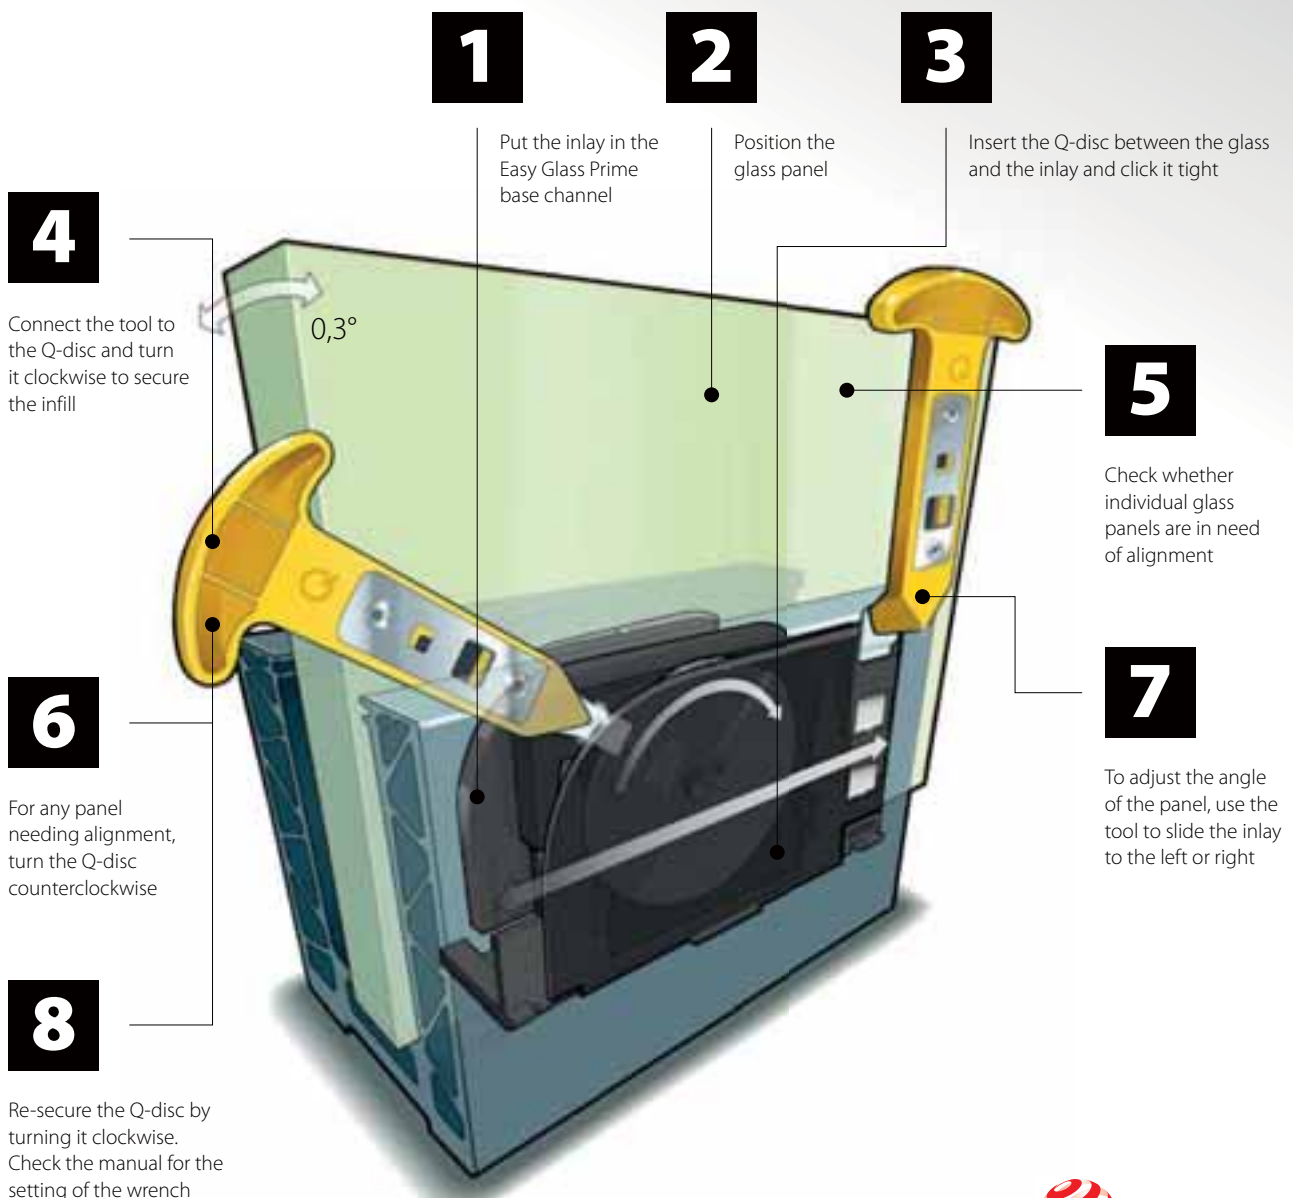

ADJUSTABLE Q-DISC® SYSTEM

SLIDE AND ALIGN!

HOW IT WORKS:

reddot winner 2020
innovative product