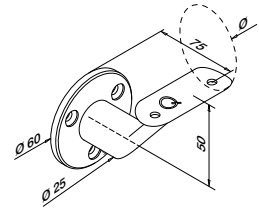

MOD 0126

304 Satin				
INDOOR				€/ pc.
130126-000-12	QS-12	476	2	20,05
316 Satin				
OUTDOOR				
140126-000-12	QS-13	476	2	26,35

International Design Model Protection

For round tube