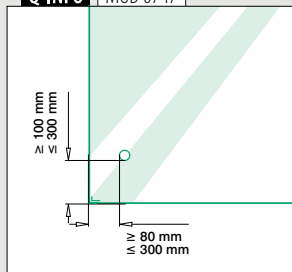

Q-INFO MOD 0747