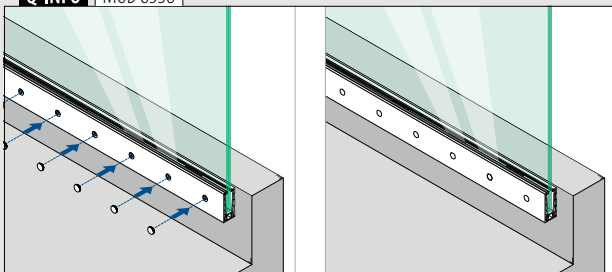

Q-INFO MOD 8538