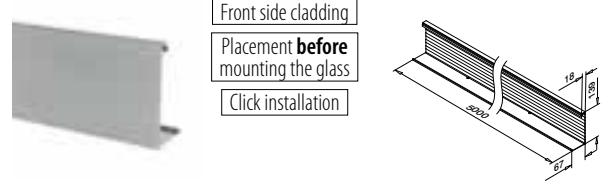

Railing bases

Cladding, fascia mount

MOD 8235

Aluminium Mill finish			
Tape			€/ pc.
SELL OUT 168235-050-00	Not included*	L = 5 m	170,85
Aluminium Brushed, anodised			
OUTDOOR			
SELL OUT 168235-050-18	Prefixed	L = 5 m	200,80

*Order MOD 1360 (tape)

MOD 8234

Aluminium Mill finish			
Tape			€/ pc.
168234-050-00		L = 5 m	170,85
Aluminium Brushed, anodised			
OUTDOOR			
168234-050-18		L = 5 m	200,80

Accessories

Acrylic adhesive tape

MOD 1360

Accessories					
	Q	W	L		€/ pc.
201360	Q-53	9	33 m (for 11 m cladding)	1	53,80

Only while supplies last.

Q-INFO MOD 8235-050-00 / 1360

Assembly information:

<https://q-ne.ws/Smart23>

Q-INFO **Aluminium**

00	18
Mill finish	Brushed, anodised