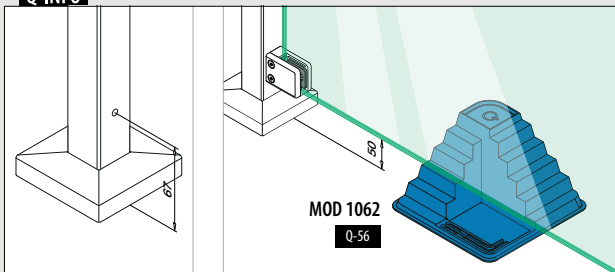

304	Satin				
INDOOR					€/ pc.
134972-040-01-12	40 x 40 x 2,0	QS-59	471	1	89,95
304	Black Line				
INDOOR					
NEW 134972-040-01-82	40 x 40 x 2,0	QS-59	471	1	116,95
316	Satin				
OUTDOOR					
144972-040-01-12	40 x 40 x 2,0	QS-58	471	1	117,45

304	Satin				
INDOOR					€/ pc.
134972-040-02-12	40 x 40 x 2,0	QS-59	471	1	89,95
316	Satin				
OUTDOOR					
144972-040-02-12	40 x 40 x 2,0	QS-58	471	1	117,45

304	Satin				
INDOOR					€/ pc.
134972-040-90-12	40 x 40 x 2,0	QS-59	471	1	89,95
316	Satin				
OUTDOOR					
144972-040-90-12	40 x 40 x 2,0	QS-58	471	1	117,45

Cover caps

304	Satin				
INDOOR		H			€/ pc.
134511-040-12	108	25	2		14,15
304	Black Line				
INDOOR					
NEW 134511-040-82	108	25	2		18,40
316	Satin				
OUTDOOR					
144511-040-12	108	25	2		21,15

Q-INFO

Q-INFO MOD 4972

Q-INFO 304

12

Satin

82 RAL 9005

Black, matt, textured

Powder coated