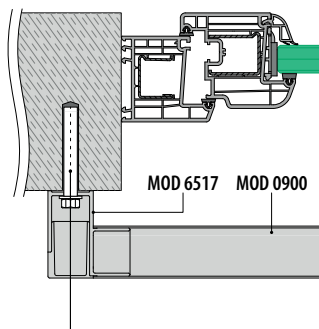

Chest rails Ø42,4 - MOD 6517

Facade mounting