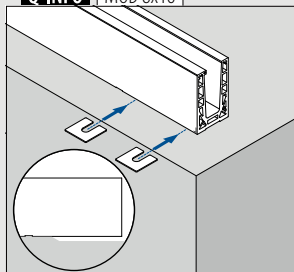

Mounting plates
for Easy Glass®

MOD 1006

	Accessories		€ / set
	Q	Thicknesses	
201006	Q-62	1, 2, 3, 4, 5 mm	103,40

Q-INFO MOD 1006

Q-INFO MOD 8x16

Q-INFO MOD 8x36 / 6636

Q-INFO MOD 9027

Care and maintenance