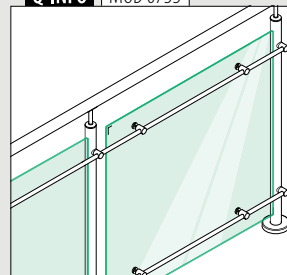

Q-INFO MOD 0755