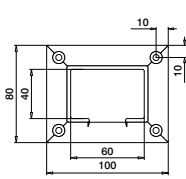

Wall flanges

Rectangular ☐