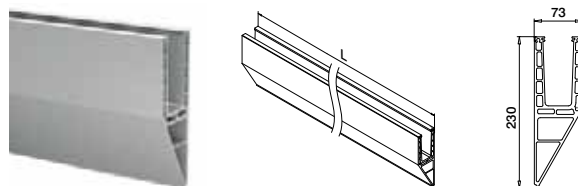

Base channels, fascia mount

- Optional: Cap rails: ■ 173 - 189
- Edge protection: ■ 170 - 172
- Safety glass: ■ 164 - 165
- Q-disc® System: ■ 67
- All anchors: ■ 461 - 467

Please refer to the respective certificates and static calculations for specifications such as mounting details, glass dimensions and glass types.

MOD 8440

Aluminium	Mill finish	X	■ 461 - 467	L = 5 m	€/ pc.
168440-050-00-00		100			956,00
Aluminium	Brushed, anodised				
OUTDOOR					
168440-025-00-18		50	■ 461 - 467	L = 2,5 m	507,85
168440-050-00-18		100	■ 461 - 467	L = 5 m	1.015,70

International Design
Model Protection

Without holes
Connection pins included

MOD 8440

Aluminium	Brushed, anodised				€/ pc.
OUTDOOR					
168440-050-99-18				L = 5 m	871,95

International Design
Model Protection

Q-INFO

Q-INFO

Q-INFO Aluminium

Q-INFO