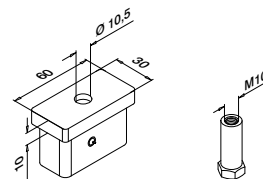

Handrail adapters