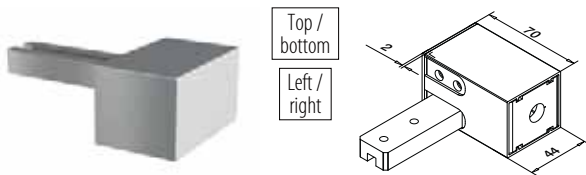

Wall flanges