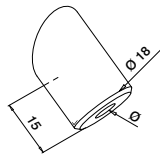

Cable stoppers for diagonal installation

For flat tube