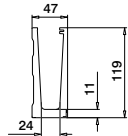

MOD 8031

Aluminium Brushed, anodised

OUTDOOR

SELL OUT	168031-02-18	W 100*	■ 461 - 467	1	€/ pc.
					129,85

*Hole positionings can deviate due to production method.