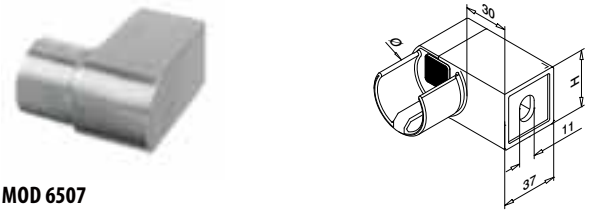

Cap rails

Easy Glass® MOD 6507

Please refer to the respective certificates and static calculations for specifications such as mounting details, glass dimensions and glass types.

Safety glass: ■ 164 - 165

All anchors: ■ 461 - 467

Cap rails

Wall flanges

MOD 6507

316	Satin					
OUTDOOR	For Ø	H			€/pc.	
SELL OUT 146507-042-01	42,4	37	■ 461 - 467	2	57,50	

International Design Model Protection

MOD 6507

316	Satin					
OUTDOOR	For Ø	H			€/pc.	
SELL OUT 146507-042-02	42,4	37	■ 461 - 467	2	57,50	

International Design Model Protection

Cap rails

Cap rails

MOD 6920

316	Satin					
OUTDOOR	U	Ø	H	H1		€/pc.
146920-042-50-12	24	42,4	37	24	L = 5 m	236,30

Cap rails

Rubber inlays

MOD 5124

Accessories

U = 24 mm				
For monolithic glass		T		€/pc.
205124-050-08	8 - 10		L = 5 m	47,80
205124-050-11	12		L = 5 m	47,80
205124-050-15	15		L = 5 m	47,80
205124-050-19	19		L = 5 m	47,80

For laminated glass

205124-050-08	8,76 - 10,76	L = 5 m	47,80
205124-050-11	11,52 - 13,52	L = 5 m	47,80
205124-050-17	16,76 - 17,52	L = 5 m	47,80
NEW 205124-050-92	20,76 - 21,52	L = 5 m	47,80

Q-INFO