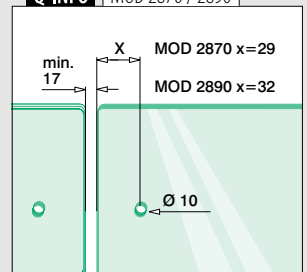

Q-INFO 316

Q-INFO MOD 0742

Q-INFO MOD 2870

Q-INFO MOD 2890

Q-INFO MOD 2870 / 2890

Glass connectors - for glass thickness 16,76 - 21,52 mm

MOD 4270

316	Satin			
OUTDOOR		T		€/pc.
144270-22-12		See T in MOD 5042	2	38,60