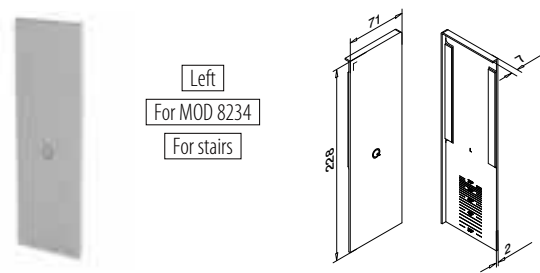

MOD 8232

Aluminium Mill finish

	Tape		€/ pc.
168232-42-00	Prepacked	1	28,90

Aluminium Brushed, anodised

	Tape		€/ pc.
168232-42-18	Prefixed	1	33,90

NEW

Left
For MOD 8234
For stairs

MOD 8233