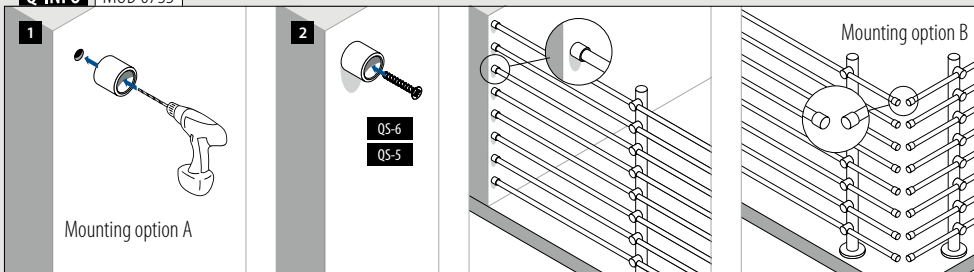

316 Satin					
OUTDOOR					
141221-012	12	ca. 17,5	6	3,50	

Q-INFO MOD 0735

SELL OUT Only while supplies last.

Crossbar holders

For flat tube

MOD 0830

304 Satin					
INDOOR		Ø			€/pc.
130830-000-12	12	QS-15	476	4	3,10
316 Satin					
OUTDOOR					
140830-000-12	12	QS-16	476	4	5,35