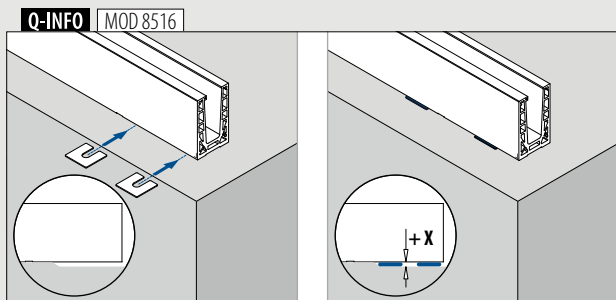

Railing bases

End caps, top mount

Aluminium	Brushed, anodised		
OUTDOOR	Tape		€/ pc.
168512-00-18	Prefixed	1	32,35

Aluminium	Brushed, anodised		
OUTDOOR	Tape		€/ pc.
168513-00-18	Prefixed	1	46,10

Railing bases

Shoe shims, top mount

Aluminium	Mill finish		€/
	X		100 pcs.
168516-001	1	100	135,00
168516-002	2	100	170,00
168516-003	3	100	195,00