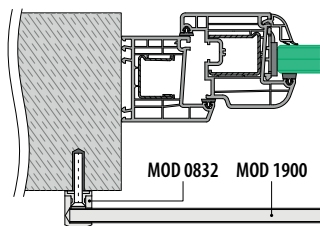

Chest rails Ø12 - MOD 0831 / 0832 / 0833

Facade mounting