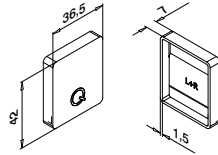

Applicable left / right