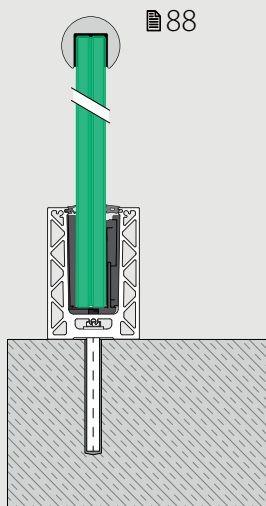

EASY GLASS® STRONG VARIANTS

Strong Top mount

- Also for in-floor mounting