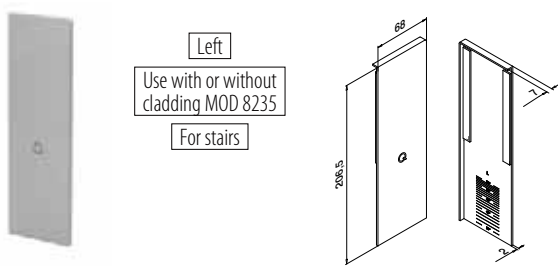

MOD 8233

Aluminium	Mill finish		
	Tape		€/ pc.
168233-01-00	Prepacked	1	31,15
Aluminium	Brushed, anodised		
OUTDOOR			
168233-01-18	Prefixed	1	36,45