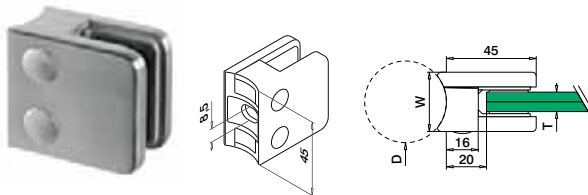

MOD 2100

304		Satin									
INDOOR	D	W	T		€ / pc.						
132100-042-12	42,4	27	See MOD 5021	QS-47	478	4	10,70				

316		Satin									
OUTDOOR	D	W	T		€ / pc.						
142100-042-12	42,4	27	See MOD 5021	QS-45	478	4	12,35				

MOD 2100 tested for INDOOR

MOD 2100

Zamak											
INDOOR	D	W	T		€ / pc.						
102100-042-...	42,4	29	See MOD 5021	QS-46	478	4	Q-info				

SELL OUT

Rubber inlays for MOD 2100

2 pieces per glass clamp

MOD 5021

Accessories							
For monolithic glass	T			€ / pc.			
205021-06	6		8	0,20			
205021-08	8		8	0,20			
205021-10	10		8	0,20			

For laminated glass							
				€ / pc.			
205021-07	6,76		8	0,20			
205021-09	8,76		8	0,20			
205021-44	9,52		8	0,20			

Q-INFO 304 316 Finishes

Satin

Black, matt, textured

Q-INFO Zamak MOD 2100 Finishes

Raw

Chrome plated

Stainless steel effect

White, satin, plain

Black, matt, textured

Black, matt, plain

€ / pc.
€ / pc.

102100-000-00	102100-000-17	102100-000-19	102100-000-32	102100-000-82	102100-000-89
4,20	6,25	6,25	5,75	6,75	5,95
102100-042-00		102100-042-19			
4,20		6,25			

Q-INFO

.00 finish is ready for powder coating.