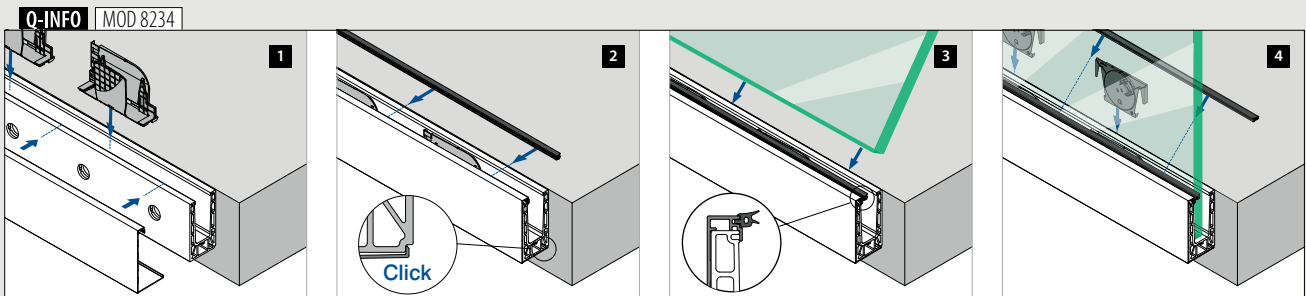

Q-INFO MOD 8235-050-00 / 1360

Assembly information:

<https://q-ne.ws/Smart23>

Q-INFO **Aluminium**

00	18
Mill finish	Brushed, anodised