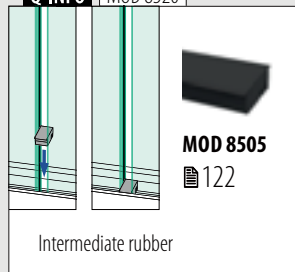

Q-INFO MOD 8520