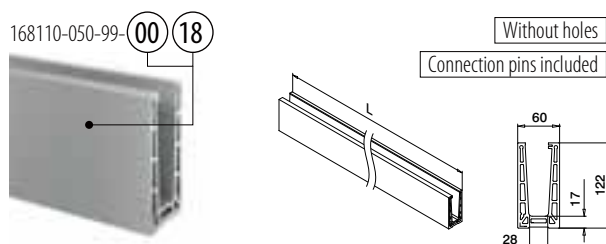

MOD 8110

	Aluminium	Mill finish		€ / pc.
SELL OUT	168110-050-99-00		L = 5 m	694,55
	Aluminium	Brushed, anodised		
	OUTDOOR			
SELL OUT	168110-050-99-18		L = 5 m	722,50

International Design Model Protection

SELL OUT Only while supplies last.

Q-INFO

PREFIX

Q-INFO

MOD 8105
■ 111

Intermediate rubber

Q-INFO **Aluminium**

00 Mill finish | 18 Brushed, anodised

Q-INFO

MOD 3005
■ 111

Additional connection pins