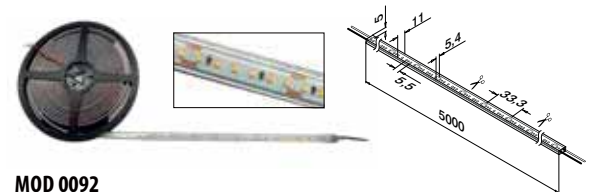

MOD 0092

OUTDOOR	Colour (K)	LED/m	W	Φ (lm/m)	⊠	€/ pc.
190092-050-40	Neutral white	180	30	650	L = 5 m	184,30

Q-INFO

MOD 0070 / 0072: 70 LED/m
MOD 0071 / 0073: 140 LED/m
MOD 0090 / 0092: 180 LED/m