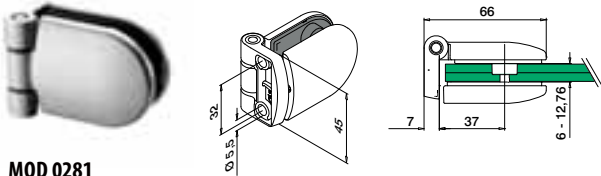

International Design Model Protection

Please order fixing bolts separately.

Q-INFO 304 316

Q-INFO MOD 0742

Q-INFO MOD 0284

Q-INFO MOD 0282

Hinges

For flat tube