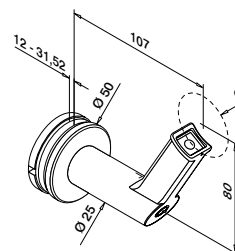

MOD 0148

304

Satin

INDOOR

SELL OUT	130148-044-12	42,4 / 48,3	QS-25	476	2	€ / pc.
						30,90

316 Satin

OUTDOOR

SELL OUT	140148-044-12	42,4 / 48,3	QS-71	476	2	€ / pc.
						40,15

International Design Model Protection

For round tube