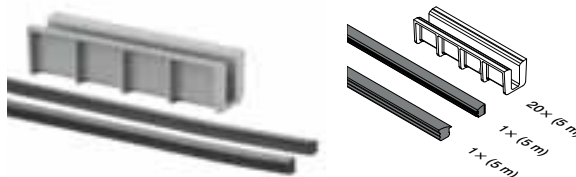

Railing bases

Rubber and inlay sets

For glass fixing

MOD 6910

Accessories			€ / set
For monolithic glass	T		
206910-08	8	L = 5 m	56,15
206910-10	10	L = 5 m	56,15
For laminated glass			
206910-08	8,76 - 9,52	L = 5 m	56,15
206910-10	10,76 - 11,52	L = 5 m	56,15
206910-13	12,76 - 13,52	L = 5 m	56,15

International Design Model Protection