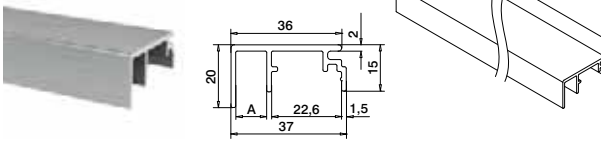

Aluminium	Mill finish		€/pc.
166973-50-00		L = 5 m	57,10
Aluminium	Brushed, anodised		
OUTDOOR			
166973-50-18		L = 5 m	63,40

PREFIX

For Strong top mount base channels

**MOD 6975**

Aluminium	Mill finish	A	€/pc.
166975-010-50-00		10	57,10
Aluminium	Brushed, anodised		
OUTDOOR			
166975-010-50-18		10	63,40