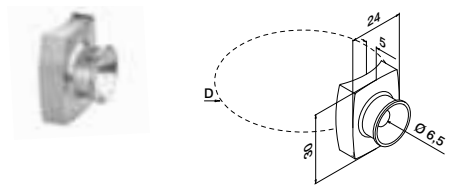

MOD 0785

316		Satin			
OUTDOOR		D			€/pc.
140785-042-12	42,4	QS-16	476	4	5,65
140785-048-12	48,3	QS-16	476	4	5,65