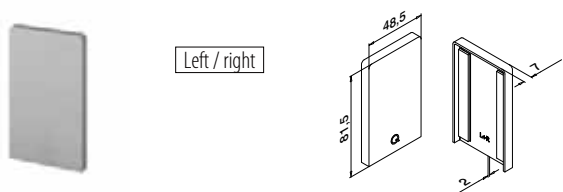

Railing bases

End caps, top mount