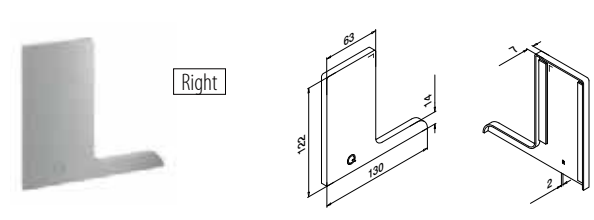

Railing bases

Base channels, top mount

MOD 8120

Aluminium	Brushed, anodised			
OUTDOOR				
SELL OUT 168120-050-00-18	■ 461 - 467	L = 5 m		€/ pc. 880,45

International Design Model Protection

Railing bases

Corners, top mount

MOD 8121

Aluminium	Brushed, anodised			
OUTDOOR				
SELL OUT 168121-01-18	■ 461 - 467	1		€/ pc. 192,60

MOD 8121

Aluminium	Brushed, anodised			
OUTDOOR				
SELL OUT 168121-02-18	■ 461 - 467	1		€/ pc. 192,60

Railing bases

End caps, top mount

MOD 8122

Aluminium	Brushed, anodised			
OUTDOOR	Tape			
SELL OUT 168122-01-18	Prefixed	1		€/ pc. 40,50

SELL OUT Only while supplies last.

MOD 8122

Aluminium	Brushed, anodised			
OUTDOOR	Tape			
SELL OUT 168122-02-18	Prefixed	1		€/ pc. 40,50

Q-INFO MOD 8120

Q-INFO MOD 8120

Q-INFO MOD 8122

Q-INFO MOD 8120 / 8121