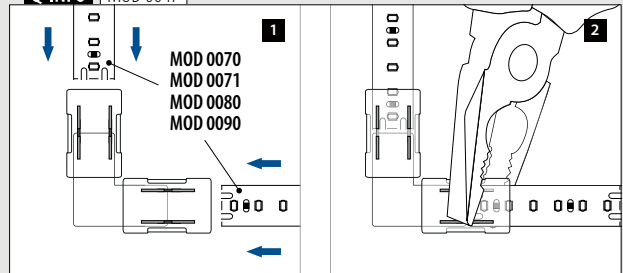

Q-INFO MOD 0047