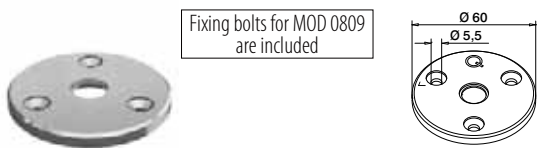

Flanges for handrail brackets MOD 0809