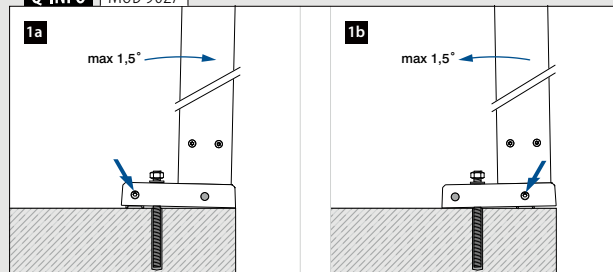

Mounting plates
for Easy Glass®

MOD 1006

	Accessories		€ / set
	Q	Thicknesses	
201006	Q-62	1, 2, 3, 4, 5 mm	103,40

Q-INFO MOD 1006

Q-INFO MOD 8x16

Q-INFO MOD 8x36 / 6636

Q-INFO MOD 9027

Care and maintenance