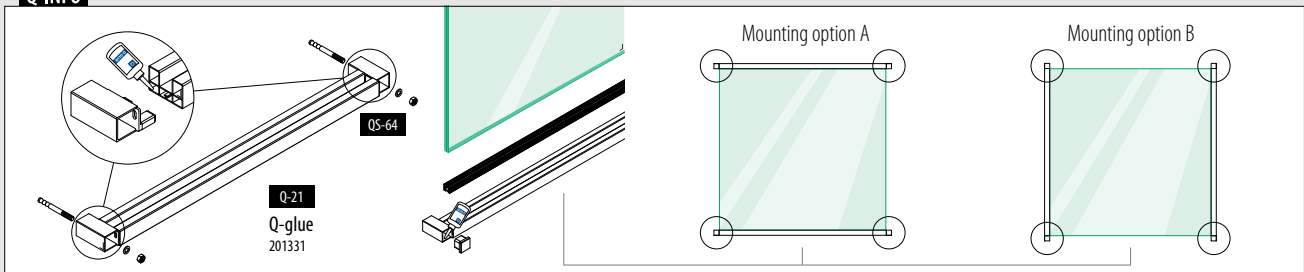

Easy Glass® MOD 6508

Please refer to the respective certificates and static calculations for specifications such as mounting details, glass dimensions and glass types.

Safety glass: ■ 164 - 165

All anchors: ■ 461 - 467

Wall flanges

Rectangular □

MOD 6508

316	Satin				
OUTDOOR	□			€ / pc.	
146508-640-01	60 x 40	■ 461 - 467	2	41,00	

NEW

MOD 6508

316	Satin				
OUTDOOR	□			€ / pc.	
146508-640-02	60 x 40	■ 461 - 467	2	41,00	

NEW

Cap rails

Rectangular □

MOD 6924

316	Satin				
OUTDOOR	U	□		€ / pc.	
146924-640-50-12	24	60 x 40	L = 5 m	466,40	

PREFIX

Rubber inlays

MOD 5124

Accessories

U = 24 mm			
For monolithic glass			
T			€ / pc.
205124-050-08	8 - 10	L = 5 m	47,80
205124-050-11	12	L = 5 m	47,80
205124-050-15	15	L = 5 m	47,80
205124-050-19	19	L = 5 m	47,80

For laminated glass

T			€ / pc.
205124-050-08	8,76 - 10,76	L = 5 m	47,80
205124-050-11	11,52 - 13,52	L = 5 m	47,80
205124-050-17	16,76 - 17,52	L = 5 m	47,80
NEW 205124-050-92	20,76 - 21,52	L = 5 m	47,80

Q-INFO