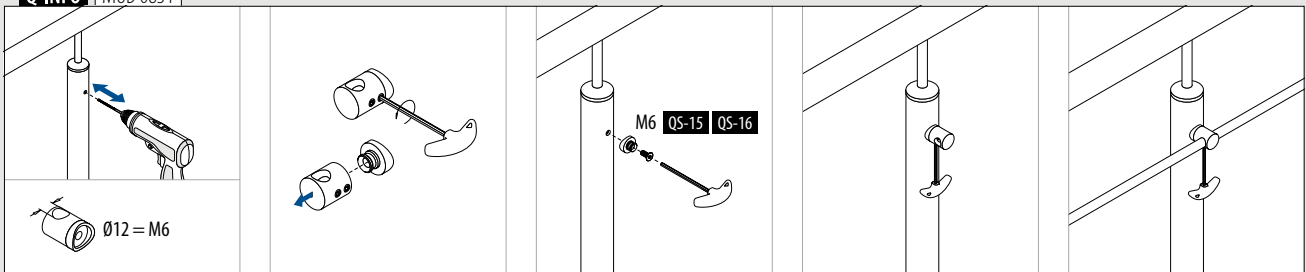

Bars

Q-TUBE ▼ DISCOUNT

Ask for your personal discount or check your price in our online shop.

MOD 1910

316	Mirror polished			
OUTDOOR	Ø			€/pc.
141910-012-50-10	12	L = 5 m		125,50

Q-INFO MOD 1910

Q-INFO MOD 0831