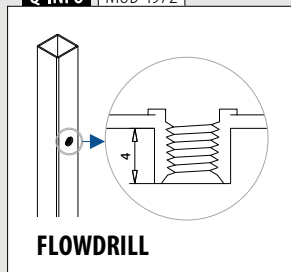

Q-INFO MOD 4972