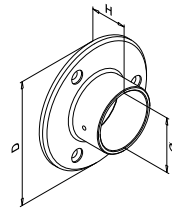

MOD 0504

304		Satin									
INDOOR	Ø	D	H					€/pc.			
130504-033-12	33,7	41	30	QS-55	474 / QS-21	476	2	9,40			
130504-042-12	42,4	50	35	QS-55	474 / QS-21	476	2	12,50			
130504-048-12	48,3	56	35	QS-55	474 / QS-21	476	2	15,35			
316		Satin									
OUTDOOR	Ø	D	H					€/pc.			
140504-033-12	33,7	41	30	QS-55	474 / QS-22	476	2	12,35			
140504-042-12	42,4	50	35	QS-55	474 / QS-22	476	2	16,25			
140504-048-12	48,3	56	35	QS-55	474 / QS-22	476	2	19,95