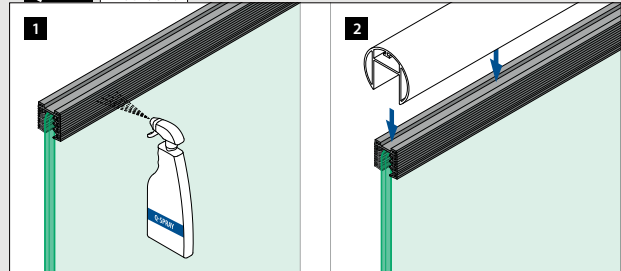

Q-INFO | MOD 0620