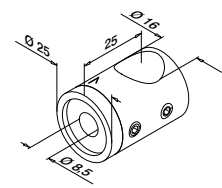

Chest rails Ø16 - MOD 0842 / 0843

Please refer to the respective certificates and static calculations for specifications such as mounting details.

All anchors: 461 - 467

Wall flanges

MOD 0842

316	Satin			€/ pc.
OUTDOOR		QS-22 476	4	8,50
140842-000-12				

NEW

Right

MOD 0843

316	Satin			€/ pc.
OUTDOOR		QS-22 476	4	8,50
140843-000-12				

NEW

Tubes

Q-TUBE ▼ DISCOUNT

Ask for your personal discount or check your price in our online shop.

MOD 1900

316	Satin			€/ pc.
OUTDOOR		Ø	L = 5 m	31,00
141900-016-50-12		16		

PREFIX

End caps

MOD 1729

316	Satin			€/ pc.
OUTDOOR		For tube Ø	H	2,05
141729-016-12		16,0 x 1,0	4	

Q-INFO MOD 0842 / 0843