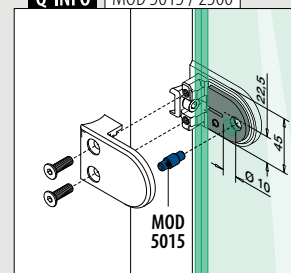

Q-INFO MOD 5015 / 2500