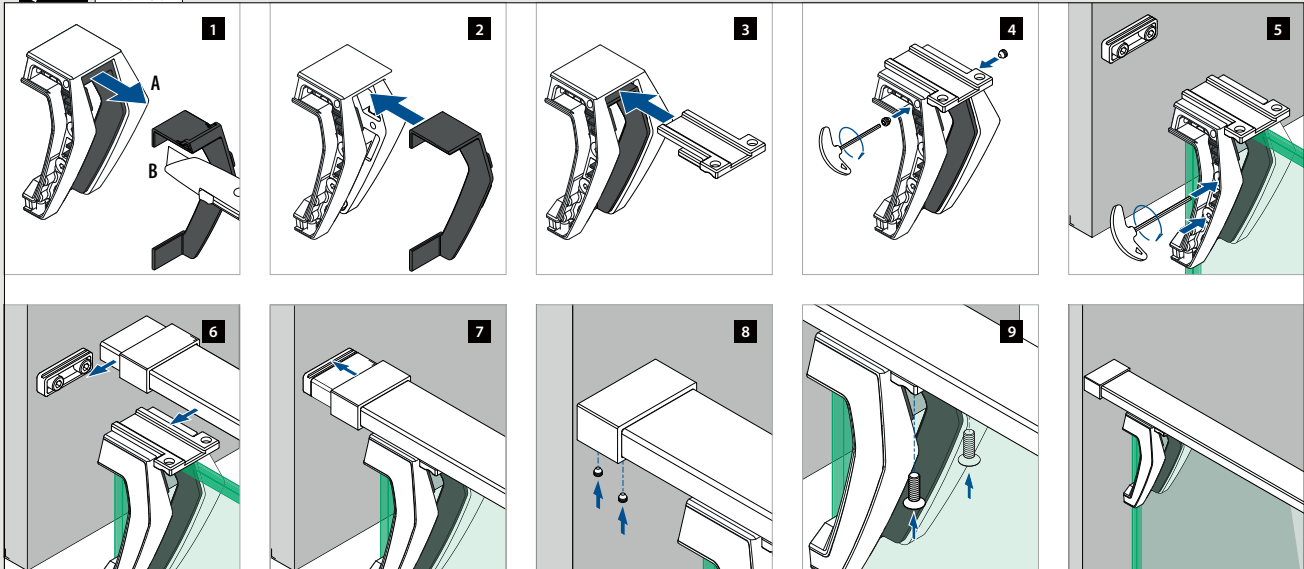

Q-INFO MOD 4504