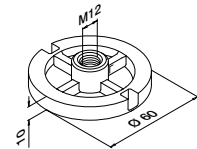

Cover caps

MOD 0731

304 Satin

INDOOR

€/pc.

130731		2	11,75