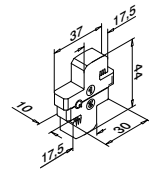

Railing bases

Trim, intermediate rubber