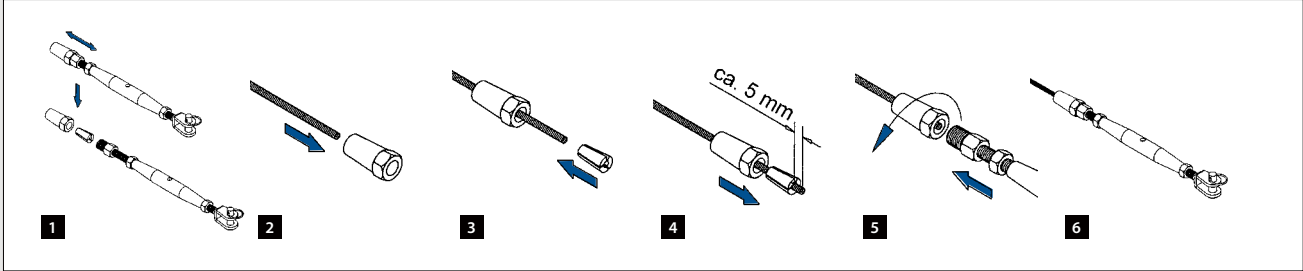

Q-INFO

Q-INFO

Q-INFO

Q-INFO