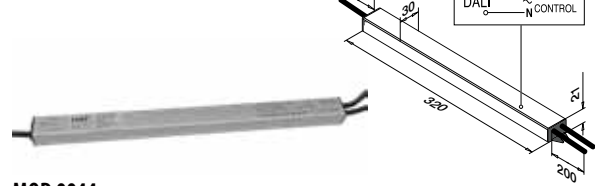

Transformer 24V with DALI
for Q-lights Linear Light IP67
220...240V~ CE

MOD 0044

OUTDOOR	P		€/pc.
200044-100-67	100W	1	173,55

Q-INFO | MOD 007x / 009x

Specifications overview Q-lights Linear Light LED strips

LED strips	IP	V	W	W/m	K	Colour	lm	lm/m	Beam angle	LED/m	L (mm)	L_{mm} (mm)	Dimmable	Life time	CRI	RoHS
190070-050-27	00	24	14	2,8	2700	warm white	1750	350	120	70	5000	100	✓	50.000 h	>80	20
190070-050-65	00	24	14	2,8	6500	cool white	1850	370	120	70	5000	100	✓	50.000 h	>80	20
190072-050-30	66	24	14	2,8	3000	warm white	1750	350	120	70	5000	100	✓	50.000 h	>80	20
190072-050-65	66	24	14	2,8	6500	cool white	1800	360	120	70	5000	100	✓	50.000 h	>80	20
190071-050-27	00	24	27,5	5,5	2700	warm white	3100	620	120	140	5000	50	✓	50.000 h	>80	50
190071-050-65	00	24	27,5	5,5	6500	cool white	3400	680	120	140	5000	50	✓	50.000 h	>80	50
190073-050-30	66	24	27,5	5,5	3000	warm white	3200	640	120	140	5000	50	✓	50.000 h	>80	50
190073-050-65	66	24	27,5	5,5	6500	cool white	3250	650	120	140	5000	50	✓	50.000 h	>80	50
190090-050-40	20	24	30	6	4000	neutral white	3250	650	120	180	5000	33,33	✓	50.000 h	94	50
190092-050-40	54	24	30	6	4000	neutral white	3250	650	120	180	5000	33,33	✓	50.000 h	94	50

IP... Ingress Protection

W/m Nominal wattage per metre

lm Luminous flux

LED/m Number of LEDs per metre

V Nominal voltage

K Colour temperature

lm/m Luminous flux per metre

Dimmable

W Nominal wattage

Colour Light colour

Beam angle

Life time