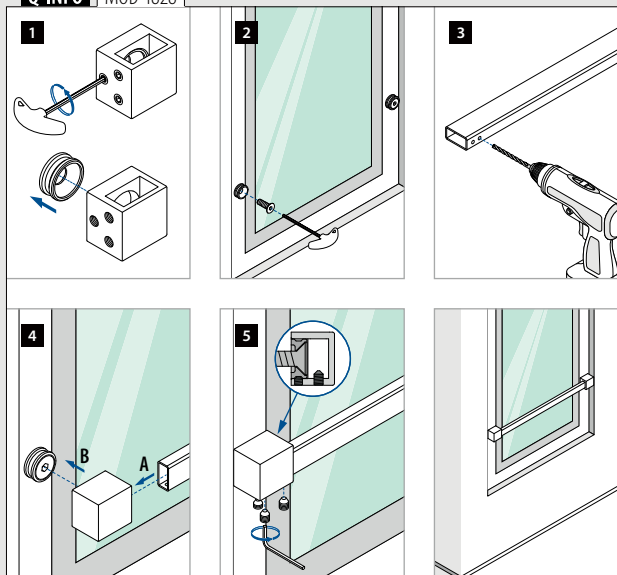

Q-INFO MOD 4828