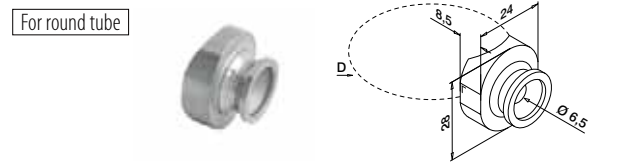

316	Satin				
OUTDOOR	T	H		€/ pc.	
145501-01-12	See T in MOD 5055	See H in MOD 5055	2	19,50	

International Design Model Protection

316	Satin				
OUTDOOR	T	H		€/ pc.	
145501-02-12	See T in MOD 5055	See H in MOD 5055	2	19,50	

International Design Model Protection

Adapters for MOD 5501

316	Satin				
OUTDOOR				€/ pc.	
140786-000-12	QS-16 476	2		5,65	

MOD 0786

316	Satin				
OUTDOOR	D			€/ pc.	
140786-042-12	42,4	QS-16 476	2	5,65	
140786-048-12	48,3	QS-16 476	2	5,65	

Security pins

Accessories				
	L			€/ pc.
205015-25	25	4		1,65

Q-INFO MOD 5501