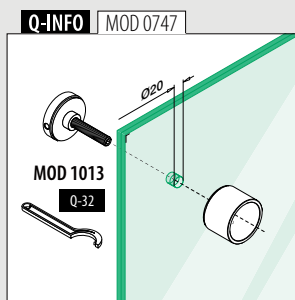

MOD 0747

304		Satin					
INDOOR	H	T	L	L1		€/pc.	
130747-010-12	10	8 - 17,52	50	11 - 20	2	17,70	
130747-020-12	20	8 - 25,52	70	13 - 31	2	22,00	
130747-030-12	30	8 - 25,52	80	13 - 31	2	24,25	
130747-040-12	40	8 - 17,52	80	11 - 22	2	27,65	
130747-050-12	50	8 - 17,52	90	11 - 22	2	31,10	

304		Black Line					
INDOOR							
NEW	130747-010-82	10	8 - 17,52	50	11 - 20	2	23,00
NEW	130747-030-82	30	8 - 25,52	80	13 - 31	2	31,55

316		Satin					
OUTDOOR							
140747-010-12	10	8 - 17,52	50	11 - 20	2	23,00	
140747-020-12	20	8 - 25,52	70	13 - 31	2	29,55	
140747-030-12	30	8 - 25,52	80	13 - 31	2	32,25	
140747-040-12	40	8 - 17,52	80	11 - 21	2	36,05	
140747-050-12	50	8 - 17,52	90	11 - 21	2	40,45	

316		Black Line					
OUTDOOR							
NEW	140747-010-82	10	8 - 17,52	50	11 - 20	2	33,50
NEW	140747-030-82	30	8 - 25,52	80	13 - 31	2	41,75

316		Mirror polished					
OUTDOOR							
140747-030-10	30	8 - 25,52	80	13 - 31	2	35,75	

Zamak		Raw					
INDOOR							
SELL OUT	100747-00	10	8 - 17,52	50	11 - 20	2	9,90

Zamak		Stainless steel effect					
OUTDOOR							
SELL OUT	100747-20	10	8 - 17,52	50	11 - 20	2	17,15

SELL OUT Only while supplies last.