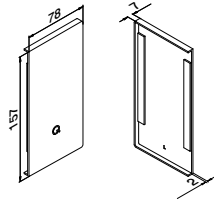

End caps, fascia mount

Left
For MOD 8434