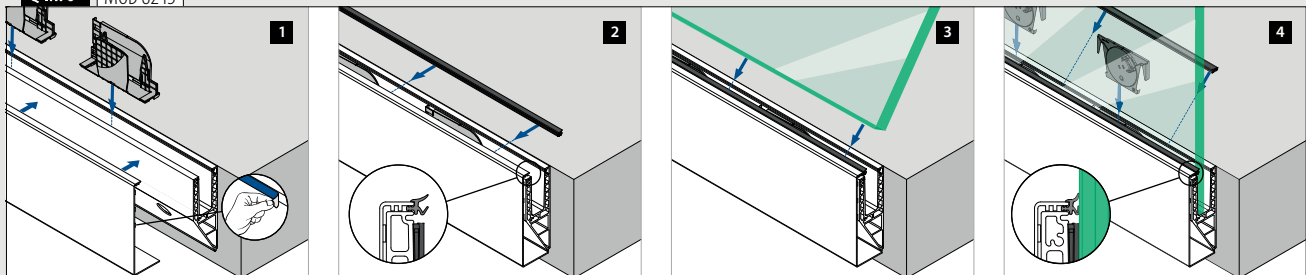

Q-INFO MOD 8245