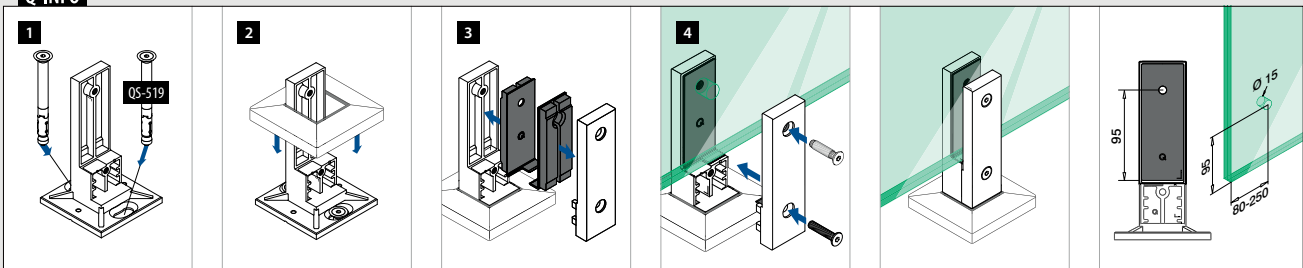

Designed for: Light and medium use
Use: Indoor and outdoor
Variants: Top mount
Applications: Balconies, galleries, walkways and dividers
Material: Stainless steel 316 (glass bead blasted and satin brushed)
Glass thickness: 15 to 21,52 mm