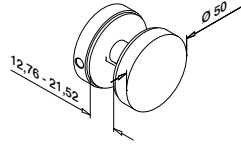

Infills

Glass connectors

Ø 50