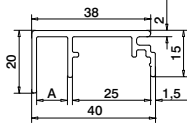

MOD 6973

Aluminium	Mill finish		
			€/ pc.
166973-50-00		L = 5 m	57,10
Aluminium	Brushed, anodised		
OUTDOOR			
166973-50-18		L = 5 m	63,40

PREFIX

For Strong fascia mount base channels