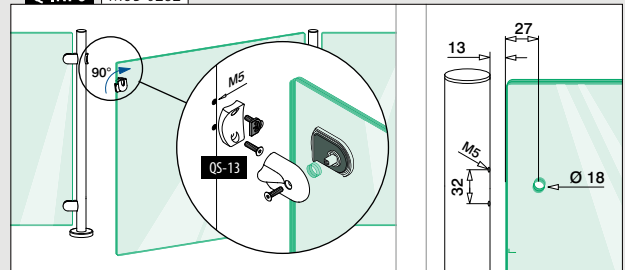

International Design Model Protection

Please order fixing bolts separately.

Q-INFO 304 316

Q-INFO MOD 0742

Q-INFO MOD 0284

Q-INFO MOD 0282

Hinges

For flat tube