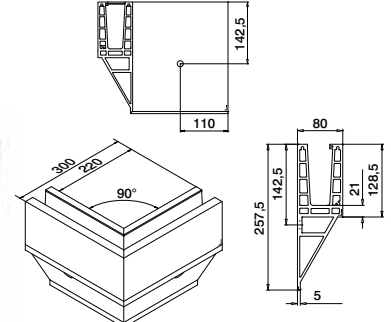

Railing bases

Base channels, fascia mount

- Optional: Cap rails: ■ 173 - 189
- Edge protection: ■ 170 - 172
- Safety glass: ■ 164 - 165
- Safety Wedge System: ■ 122
- All anchors: ■ 461 - 467

Please refer to the respective certificates and static calculations for specifications such as mounting details, glass dimensions and glass types.

MOD 8540

Aluminium	Brushed, anodised		
OUTDOOR			
168540-025-00-18	■ 461 - 467	L = 2,5 m	€/ pc. 758,90

International Design Model Protection

Railing bases

Corners, fascia mount

MOD 8541

Aluminium	Brushed, anodised		
OUTDOOR			
168541-01-18	■ 461 - 467	1	€/ pc. 325,70

MOD 8541

Aluminium	Brushed, anodised		
OUTDOOR			
168541-02-18	■ 461 - 467	1	€/ pc. 325,70

Q-INFO MOD 8540

Q-INFO MOD 8540