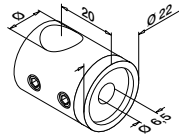

316 Satin					
OUTDOOR					
141221-012	12	ca. 17,5	6	3,50	

Q-INFO MOD 0735

SELL OUT Only while supplies last.

Crossbar holders

For flat tube

MOD 0830

304 Satin					
INDOOR		Ø			€/pc.
130830-000-12	12	QS-15	476	4	3,10
316 Satin					
OUTDOOR					
140830-000-12	12	QS-16	476	4	5,35