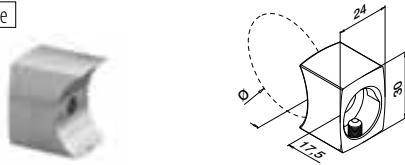

Tube adapters

For round tube

MOD 0629

316		Satin			
OUTDOOR		Ø			€/pc.
140629-033	33,7	QS-53	476	4	11,10
140629-042	42,4	QS-53	476	4	11,10

SELL OUT

International Design Model Protection