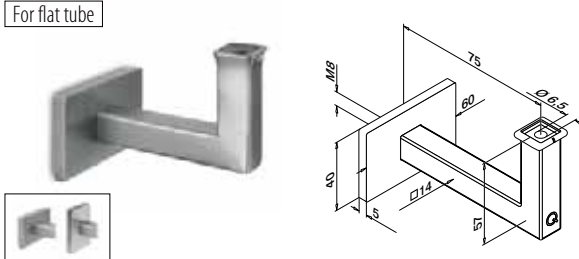

SELL OUT	134145-000-12	QS-1 475 / QS-12 476	2	€ / pc.
				27,80

316 Satin

OUTDOOR

SELL OUT	144145-000-12	QS-2 475 / QS-13 476	2	€ / pc.
				36,15

Handrails

Handrail brackets Wall mounting

For flat tube

MOD 4121