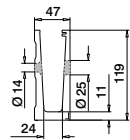

Base channels, fascia mount

- Optional: Cap rails: ■ 173 - 189
- Edge protection: ■ 170 - 172
- Safety glass: ■ 164 - 165
- Safety Wedge System: ■ 98
- All anchors: ■ 461 - 467

Please refer to the respective certificates and static calculations for specifications such as mounting details, glass dimensions and glass types.

MOD 8030

Aluminium Brushed, anodised

OUTDOOR

SELL OUT	168030-050-00-18	■ 461 - 467	L = 5 m	€/ pc.
				682,75

Corners, fascia mount

MOD 8031

Aluminium Brushed, anodised

OUTDOOR

SELL OUT	168031-01-18	W 100*	■ 461 - 467	1	€/ pc.
					129,85

MOD 8031

Aluminium Brushed, anodised

OUTDOOR

SELL OUT	168031-02-18	W 100*	■ 461 - 467	1	€/ pc.
					129,85

*Hole positionings can deviate due to production method.

Q-INFO MOD 8030

Q-INFO

SELL OUT Only while supplies last.