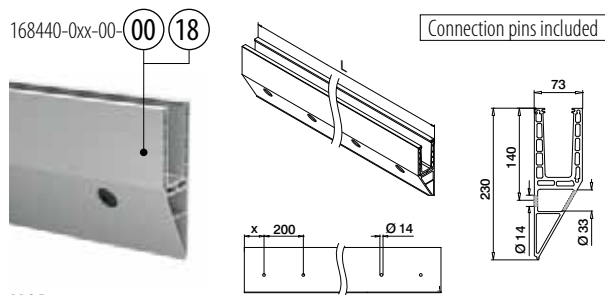

Please refer to the respective certificates and static calculations for specifications such as mounting details, glass dimensions and glass types.

MOD 8440

Aluminium	Mill finish	X	■ 461 - 467	L = 5 m	€/ pc.
168440-050-00-00		100			956,00
Aluminium	Brushed, anodised				
OUTDOOR					
168440-025-00-18		50	■ 461 - 467	L = 2,5 m	507,85
168440-050-00-18		100	■ 461 - 467	L = 5 m	1.015,70