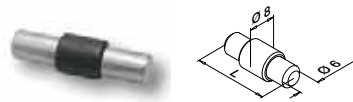

Security pin

Optional for MOD 2800

MOD 5015

Accessories

	L	€ / pc.
205015-22	22	1,65