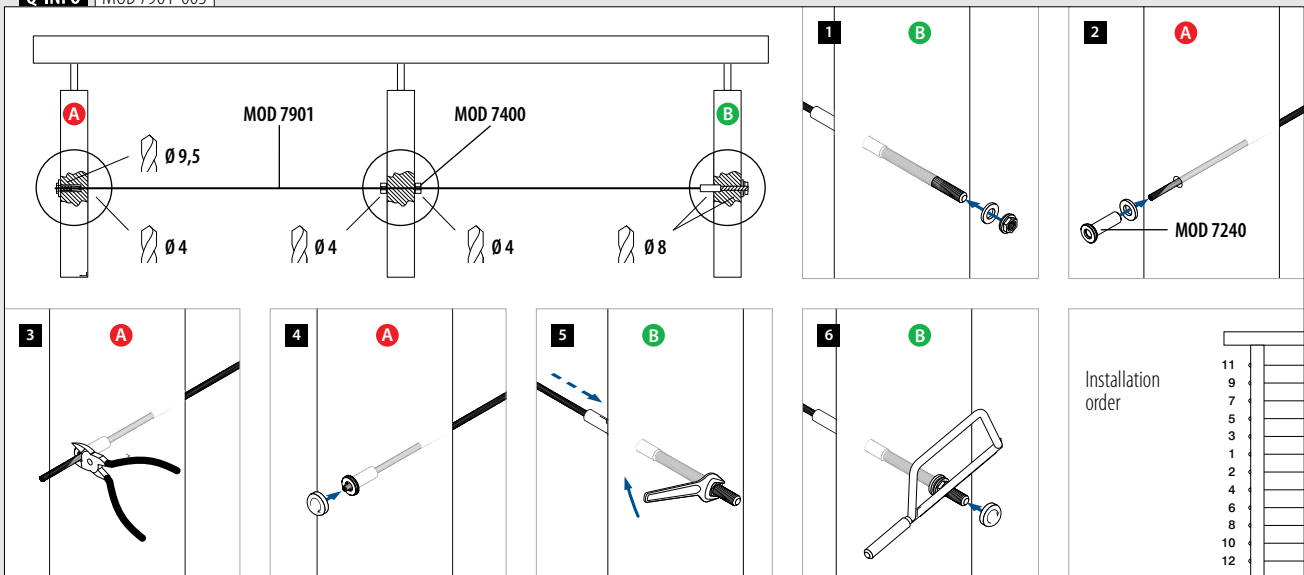

Cable stopper

MOD 7400

316 Satin				
OUTDOOR	For cable Ø	D	€/ pc.	
147400-003	3,2 - 4,0	18	5,80	

Q-INFO MOD 7400

Always use a cable stopper to distribute load across more than one post.

Q-INFO MOD 7901-003