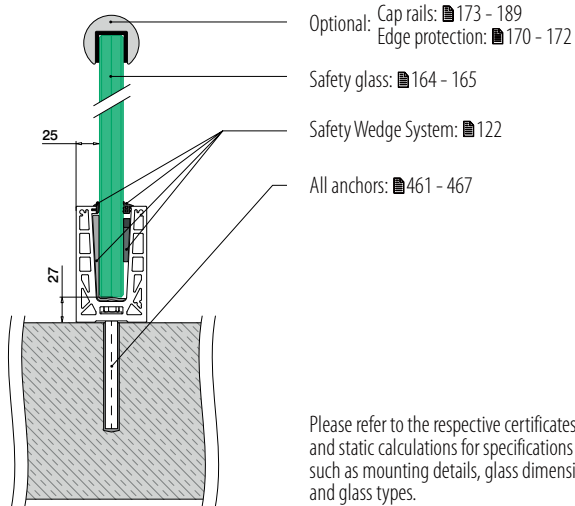

Base channels, top mount

Please refer to the respective certificates and static calculations for specifications such as mounting details, glass dimensions and glass types.