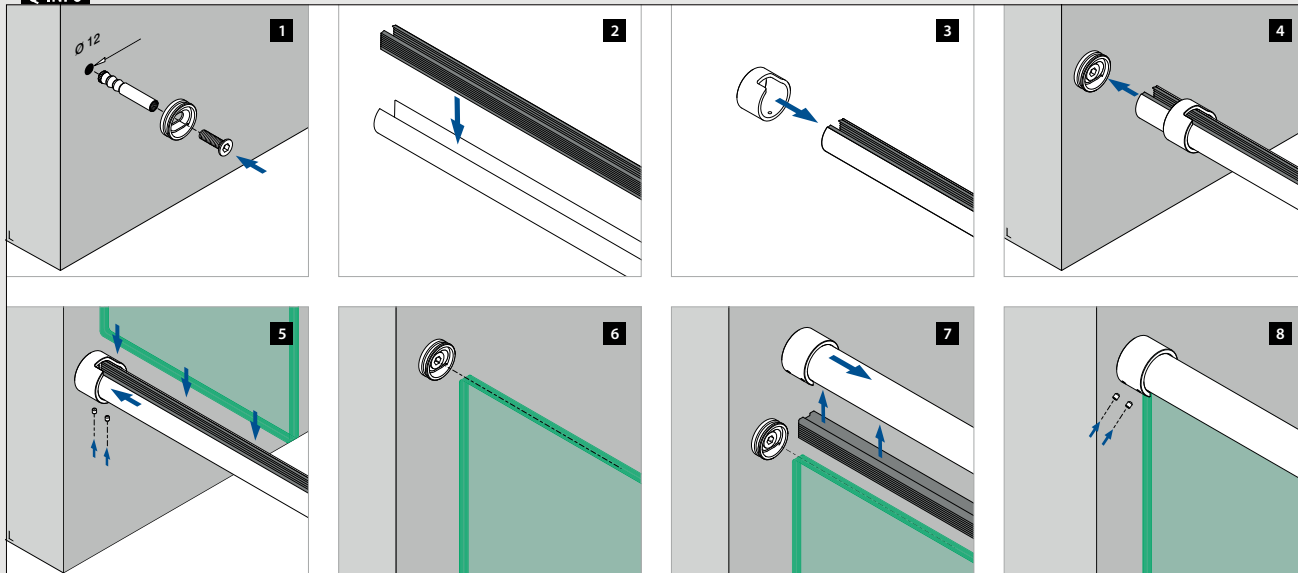

Cap rails

166920-042-50-00 18

MOD 6920

Aluminium Mill finish

	U	Ø		€/pc.
166920-042-50-00	24	42,4	L = 5 m	124,70

Aluminium Brushed, anodised

OUTDOOR

166920-042-50-18	24	42,4	L = 5 m	149,05

International Design Model Protection

Rubber inlays

MOD 5124

Accessories

U = 24 mm

For monolithic glass	T		€/pc.
205124-050-08	8 - 10	L = 5 m	47,80
205124-050-11	12	L = 5 m	47,80
205124-050-15	15	L = 5 m	47,80
205124-050-19	19	L = 5 m	47,80

205124-250-08	8 - 10	L = 25 m	228,60
205124-250-11	12	L = 25 m	228,60
205124-250-15	15	L = 25 m	228,60
205124-250-19	19	L = 25 m	228,60

SELL OUT
SELL OUT

For laminated glass

205124-050-08	8,76 - 10,76	L = 5 m	47,80
205124-050-11	11,52 - 13,52	L = 5 m	47,80
205124-050-17	16,76 - 17,52	L = 5 m	47,80
NEW 205124-050-92	20,76 - 21,52	L = 5 m	47,80
205124-250-08	8,76 - 10,76	L = 25 m	228,60
205124-250-11	11,52 - 13,52	L = 25 m	228,60
205124-250-17	16,76 - 17,52	L = 25 m	228,60
NEW 205124-250-92	20,76 - 21,52	L = 25 m	228,60

Q-INFO MOD 6920

Q-INFO