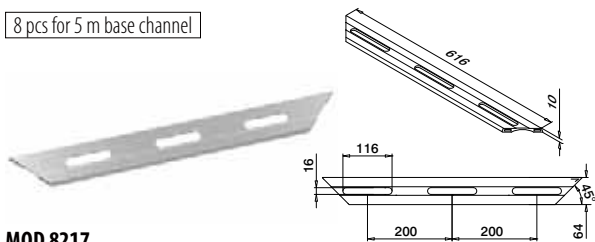

Railing bases

Drainage profiles, top mount

8 pcs for 5 m base channel

MOD 8217

Aluminium Brushed, anodised

OUTDOOR

SELL OUT	Part No.	Accessories	Qty	Price
	168217-18		4	€ / pc. 23,45

Q-INFO MOD 8217

Assembly information:

<https://q-ne.ws/Pro23>

Q-INFO MOD 8112

Q-INFO MOD 8113