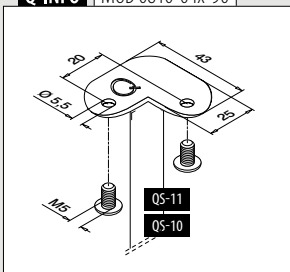

Q-INFO MOD 0810-04x-90