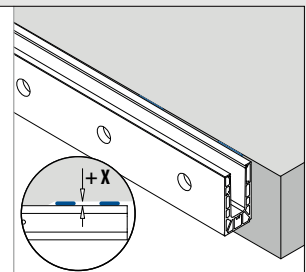

Q-INFO MOD 8336