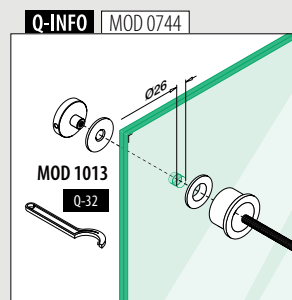

MOD 0747

304		Satin					
INDOOR	H	T	L	L1		€/pc.	
130747-010-12	10	8 - 17,52	50	11 - 20	2	17,70	
130747-020-12	20	8 - 25,52	70	13 - 31	2	22,00	
130747-030-12	30	8 - 25,52	80	13 - 31	2	24,25	
130747-040-12	40	8 - 17,52	80	11 - 22	2	27,65	
130747-050-12	50	8 - 17,52	90	11 - 22	2	31,10	

304		Black Line					
INDOOR							
NEW	130747-010-82	10	8 - 17,52	50	11 - 20	2	23,00
NEW	130747-030-82	30	8 - 25,52	80	13 - 31	2	31,55

316		Satin					
OUTDOOR							
140747-010-12	10	8 - 17,52	50	11 - 20	2	23,00	
140747-020-12	20	8 - 25,52	70	13 - 31	2	29,55	
140747-030-12	30	8 - 25,52	80	13 - 31	2	32,25	
140747-040-12	40	8 - 17,52	80	11 - 21	2	36,05	
140747-050-12	50	8 - 17,52	90	11 - 21	2	40,45	

316		Black Line					
OUTDOOR							
NEW	140747-010-82	10	8 - 17,52	50	11 - 20	2	33,50
NEW	140747-030-82	30	8 - 25,52	80	13 - 31	2	41,75

316		Mirror polished					
OUTDOOR							
140747-030-10	30	8 - 25,52	80	13 - 31	2	35,75	

Zamak		Raw					
INDOOR							
SELL OUT	100747-00	10	8 - 17,52	50	11 - 20	2	9,90

Zamak		Stainless steel effect					
OUTDOOR							
SELL OUT	100747-20	10	8 - 17,52	50	11 - 20	2	17,15

SELL OUT Only while supplies last.