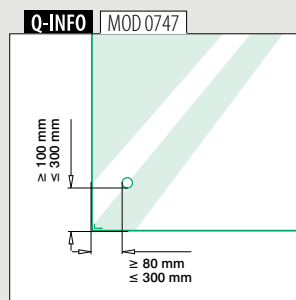

MOD 0747

304		Satin					
INDOOR	H	T	L	L1		€/pc.	
130747-010-12	10	8 - 17,52	50	11 - 20	2	17,70	
130747-020-12	20	8 - 25,52	70	13 - 31	2	22,00	
130747-030-12	30	8 - 25,52	80	13 - 31	2	24,25	
130747-040-12	40	8 - 17,52	80	11 - 22	2	27,65	
130747-050-12	50	8 - 17,52	90	11 - 22	2	31,10	

304		Black Line					
INDOOR							
NEW	130747-010-82	10	8 - 17,52	50	11 - 20	2	23,00
NEW	130747-030-82	30	8 - 25,52	80	13 - 31	2	31,55

316		Satin					
OUTDOOR							
140747-010-12	10	8 - 17,52	50	11 - 20	2	23,00	
140747-020-12	20	8 - 25,52	70	13 - 31	2	29,55	
140747-030-12	30	8 - 25,52	80	13 - 31	2	32,25	
140747-040-12	40	8 - 17,52	80	11 - 21	2	36,05	
140747-050-12	50	8 - 17,52	90	11 - 21	2	40,45	

316		Black Line					
OUTDOOR							
NEW	140747-010-82	10	8 - 17,52	50	11 - 20	2	33,50
NEW	140747-030-82	30	8 - 25,52	80	13 - 31	2	41,75

316		Mirror polished					
OUTDOOR							
140747-030-10	30	8 - 25,52	80	13 - 31	2	35,75	

Zamak		Raw					
INDOOR							
SELL OUT	100747-00	10	8 - 17,52	50	11 - 20	2	9,90

Zamak		Stainless steel effect					
OUTDOOR							
SELL OUT	100747-20	10	8 - 17,52	50	11 - 20	2	17,15

SELL OUT Only while supplies last.