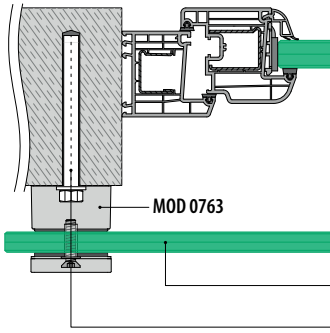

International Design Model Protection

Q-INFO

Q-INFO

Q-INFO

Easy Glass® MOD 0763

Facade mounting

Please refer to the respective certificates and static calculations for specifications such as mounting details, glass dimensions and glass types.