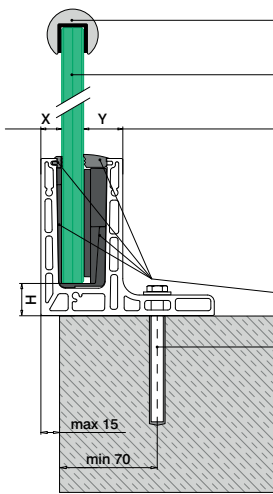

Base channels, top mount

Optional: Cap rails: ■ 173 - 189
Edge protection: ■ 170 - 172

Safety glass: ■ 164 - 165

For adjustable glass fixings
X = variable
Y = 25,5
H = 25

For non-adjustable glass fixings
X = 15,5
Y = variable
H = 23

Q-disc® System: ■ 31, 32

All anchors: ■ 461 - 467

Please refer to the respective certificates and static calculations for specifications such as mounting details, glass dimensions and glass types.