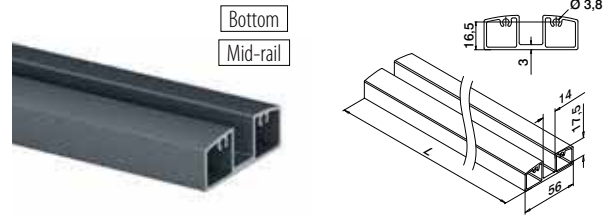

Q-INFO Aluminium

Q-INFO MOD 5743 / 9028

Q-INFO MOD 9028-120-00 / 9028-120-90

Q-INFO MOD 9028-120-90

Glass rails

MOD 5951

Aluminium	Mill finish			€/ pc.
165951-050-00	QS-267	475	L = 5 m	65,65
Aluminium	Brushed, anodised			
OUTDOOR				
165951-050-18	QS-267	475	L = 5 m	75,50
Aluminium	Powder coated RAL 7016, textured			
OUTDOOR				
165951-050-33	QS-267	475	L = 5 m	72,20
Aluminium	Black Line			
OUTDOOR				
NEW 165951-050-82	QS-267	475	L = 5 m	72,20