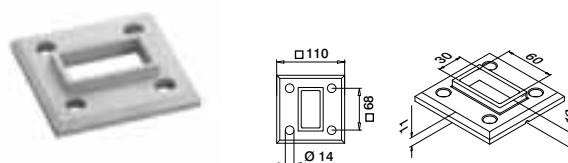

Flanges for baluster posts