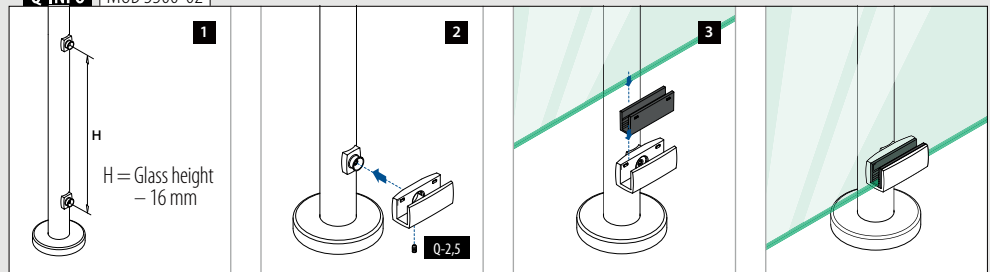

Q-INFO MOD 5500-02