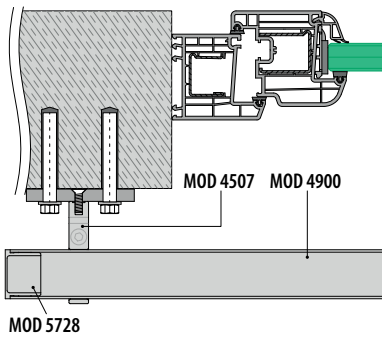

40 x 40 x 2,0

L = 5 m

194,90

PREFIX

Q-INFO

Q-INFO MOD 4900

Chest rails 40x40 - MOD 4507

Facade mounting