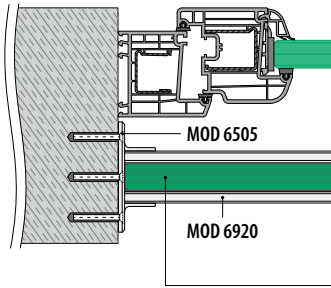

Easy Glass® MOD 6505

Reveal mounting

Please refer to the respective certificates and static calculations for specifications such as mounting details, glass dimensions and glass types.

Safety glass: 164 - 165