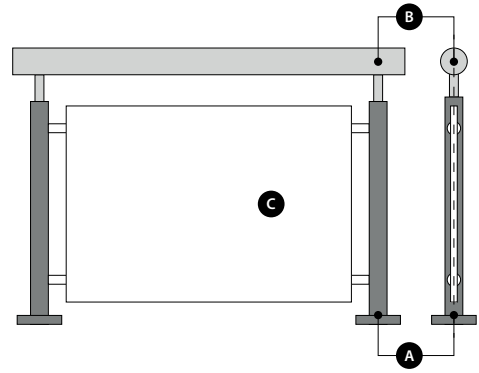

HOW TO EASILY FIND A PRODUCT

Our railing systems usually consist of three sections: baluster posts **A**, handrails **B** and infills **C**. Each section is divided into various product groups. Identify the section and group to which your product belongs and you should find your product straightaway.

275	278		278		468-477
294, 296	294-296		297	378	
308	308-309		309	378	
314-316, 319-320	314-316, 319	326-327	321-323	377-378	
316	365				
			367		

		281-283	282		
286		287			
290-291		289	289		
301-303	298-299	304-305	305	300	379-383
	310	309, 311	311	309	
342-353	328-331, 332-336, 353	356-362	363	332-333, 338-341	
369-370	368	371-372	372		
349-350, 353	328-330, 342	389			

392-394	390-391	396-398, 400-401, 403, 405-407	409-415	417-418	421-423
		396-397, 399-401, 405-407			374-375
		373