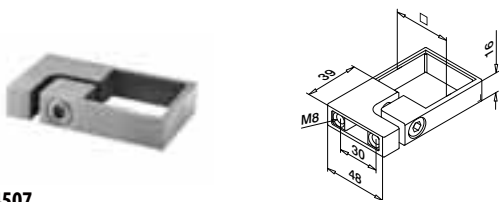

Tube brackets

MOD 4507

316

Satin

OUTDOOR

144507-040-12	40 x 40	QS-20 476	2	€ / pc.	35,05

NEW