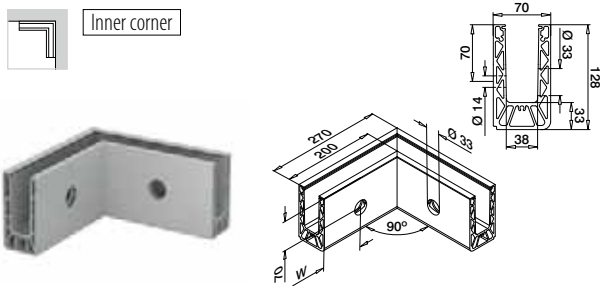

Corners, fascia mount

MOD 8331

Aluminium	Mill finish	W	461 - 467	1	€/ pc.
168331-01-00	00	100*			120,30
Aluminium	Brushed, anodised				
OUTDOOR					
168331-01-18	18	100*	461 - 467	1	127,45