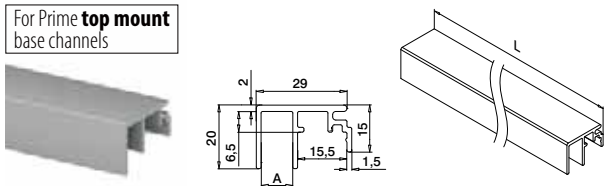

MOD 6973

Aluminium	Mill finish		€/pc.
166973-50-00		L = 5 m	57,10
Aluminium	Brushed, anodised		
OUTDOOR			
166973-50-18		L = 5 m	63,40

PREFIX

For Prime top mount base channels