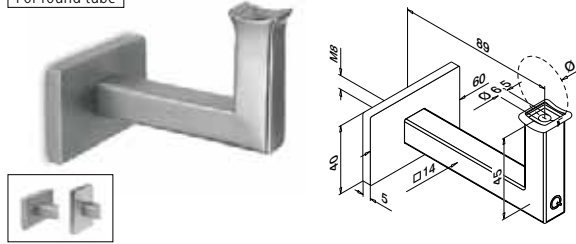

MOD 4111

304	Satin			€/ pc.	
INDOOR					
134111-000-12	QS-1	475 / QS-54	476	2	19,25
316					
OUTDOOR					
144111-000-12	QS-2	475 / QS-70	476	2	25,10

For round tube