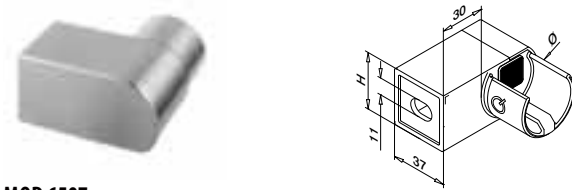

Cap rails

Wall flanges

MOD 6507

316	Satin					
OUTDOOR	For Ø	H			€/pc.	
SELL OUT 146507-042-01	42,4	37	■ 461 - 467	2	57,50	

International Design Model Protection