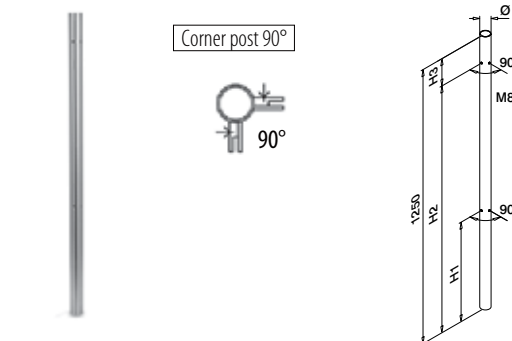

Baluster post tubes for crossbar holders, fascia mount

With threaded holes

304	Satin							
INDOOR	Ø	H1	H2	H3		€/pc.		
130935-242-00-12	42,4 x 2,0	340	125	35	1	50,85		

304	Satin							
INDOOR	Ø	H1	H2	H3		€/pc.		
130935-242-01-12	42,4 x 2,0	405	160	45	1	50,85		

Baluster post tubes for glass clamps, fascia mount

With threaded holes

304	Satin							
INDOOR	Ø	H1	H2	H3		€/pc.		
130937-242-01-12	42,4 x 2,0	455	1130	120	1	43,05		

304	Satin							
INDOOR	Ø	H1	H2	H3		€/pc.		
130937-242-02-12	42,4 x 2,0	455	1130	120	1	43,05		

MOD 0937

304	Satin							
INDOOR	Ø	H1	H2	H3		€/pc.		
130937-242-90-12	42,4 x 2,0	455	1130	120	1	43,05		

MOD 5735-242 340	MOD 5736-242 340	
MOD 0710 328	MOD 0718 330	MOD 0725, MOD 0770 337
MOD 0558 321	MOD 0551 322	

Q-INFO