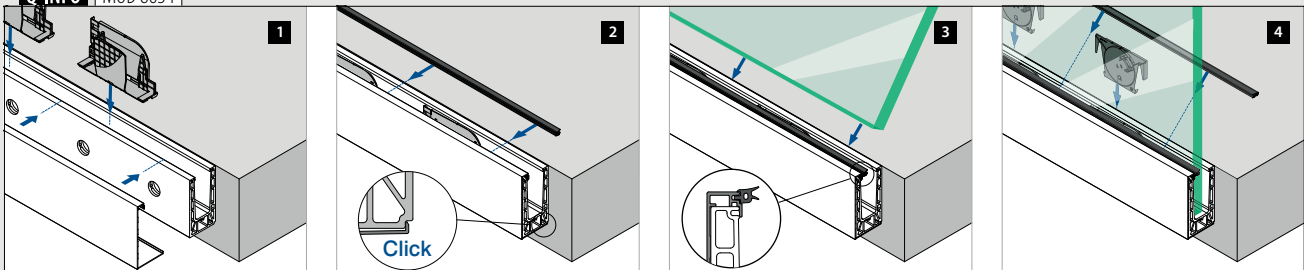

Q-INFO Aluminium

Q-INFO MOD 8634