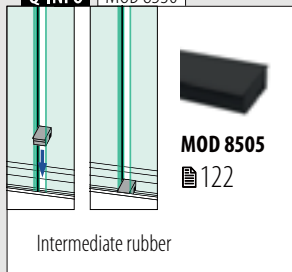

Q-INFO MOD 8530