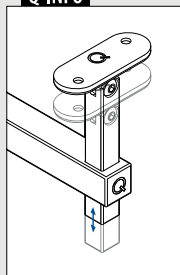

Handrails

Handrail brackets Adjustable Baluster post mounting

For flat tube

MOD 4133

304 Satin

INDOOR

SELL OUT	134133-000-12	QS-55 474 / QS-21 476 / QS-12 476	2	€ / pc.
				26,30

Handrails

Handrail brackets Adjustable Glass mounting

For flat tube

MOD 4155

304 Satin

INDOOR

SELL OUT	134155-000-12	QS-12 476	2	€ / pc.
				38,00

Handrails

Handrail brackets Adjustable Wall mounting

For flat tube

MOD 4145

304 Satin

INDOOR

SELL OUT	134145-000-12	QS-1 475 / QS-12 476	2	€ / pc.
				27,80

316 Satin

OUTDOOR

SELL OUT	144145-000-12	QS-2 475 / QS-13 476	2	€ / pc.
				36,15

Handrails

Handrail brackets Wall mounting

For flat tube

MOD 4121

304 Satin

INDOOR

SELL OUT	134121-000-12	QS-1 475 / QS-54 476	2	€ / pc.
				19,25

316 Satin

OUTDOOR

SELL OUT	144121-000-12	QS-2 475 / QS-70 476	2	€ / pc.
				25,10

NEW

Q-INFO MOD 4155

Q-INFO

Q-INFO MOD 4133 / 4155 / 4145