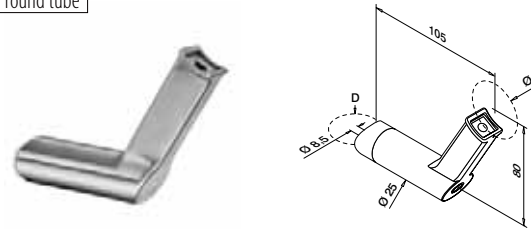

MOD 0144

304 Satin

SELL OUT	INDOOR	D	Ø			€/pc.	
130144-044-12	48,3	42,4 / 48,3	QS-21	476 / QS-25	476	2	20,75

International Design Model Protection

For round tube