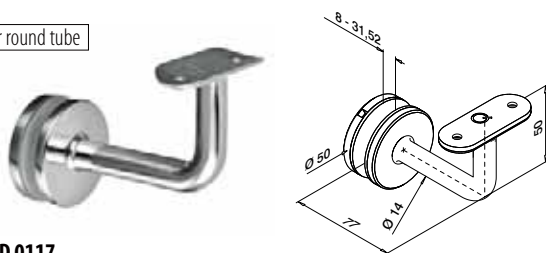

MOD 0770

316

Mirror polished

OUTDOOR	D	Ø	H			€/pc.	
140770-042-10	42,4 x 2,0	42,4	9	QS-27	476	2	14,45

Compatible with MOD 0303 connectors

For round tube