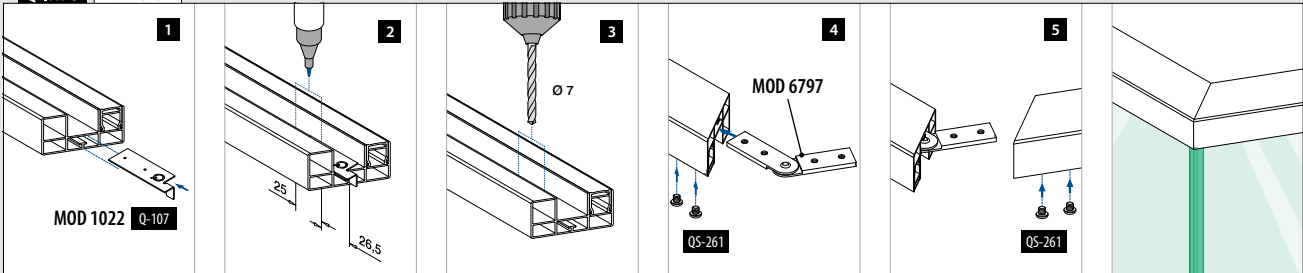

MOD 6798
Aluminium Mill finish
 166798 QS-261 476 2 € / pc. 11,70

Q-INFO MOD 6311

Q-INFO MOD 6797

Q-INFO MOD 6798

Q-INFO MOD 6798

Upwards

Cut	45°	40°	35°	30°	25°	20°	15°	10°	5°	0°
Outer angle	90°	100°	110°	120°	130°	140°	150°	160°	170°	180°
Distance to edge (x)	30,5	30,0	29,5	29,0	28,5	28,0	27,5	27,0	27,0	26,5