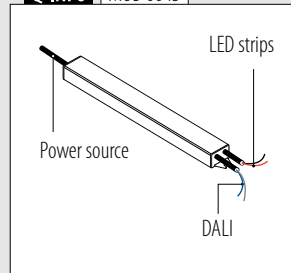

Transformer 48V
for Q-lights Linear Light IP67
220...240V~, CE

MOD 0017

OUTDOOR	P	L	W	H		€/pc.
200017-060-67	60 W	116	67,5	36,5	1	80,75
200017-150-67	150 W	166	67,5	40	1	118,10
200017-350-67	350 W	227	80	42	1	212,75

Transformer 48V
for Q-lights Linear Light IP67
220...240V~, CE

MOD 0045

OUTDOOR	W		€/pc.
200045-240-67	240	1	216,45

Transformer 48V
for Q-lights Linear Light IP67
220...240V~, CE

MOD 0045

OUTDOOR	W		€/pc.
200045-400-67	400	1	393,60

Q-INFO | MOD 0045

Q-INFO | MOD 008x

Specifications overview Q-lights Linear Light LED strips

LED strips	IP	V	W	W/m	K	Colour	lm	lm/m		LED/m	L (mm)	L_{min} (mm)			CRI ...	
190080-300-30	20	48	117	3,9	3000	warm white	12.720	424	120	84	30.000	125	✓	50.000 h	>80	30
190080-300-65	20	48	117	3,9	6500	cool white	13.110	437	120	84	30.000	125	✓	50.000 h	>80	30
190082-300-30	66	48	117	3,9	3000	warm white	11.700	390	120	84	30.000	125	✓	50.000 h	>80	30
190082-300-65	66	48	117	3,9	6500	cool white	12.060	402	120	84	30.000	125	✓	50.000 h	>80	30

Ingress Protection	Nominal wattage per metre	Luminous flux	Number of LEDs per metre
Nominal voltage	Colour temperature	Luminous flux per metre	Dimmable
Nominal wattage	Light colour	Beam angle	Life time

Q-INFO | MOD 008x

Luminous efficacy on floor/staircase

	Height (mm) from ffl (finished floor level)			
	900	1000	1100	1200
190080-300-30	165 lx	156 lx	146 lx	135 lx
190080-300-65	173 lx	163 lx	152 lx	141 lx
190082-300-30	154 lx	145 lx	136 lx	124 lx
190082-300-65	160 lx	150 lx	140 lx	128 lx

Lux (lx) explanation

direct sunlight	= 100.000 lx	street lighting	= 10 lx
overcast day, typical tv studio lighting	= 1.000 lx	candle, approx. 1 m distant	= 1 lx
hall lighting	= 100 lx