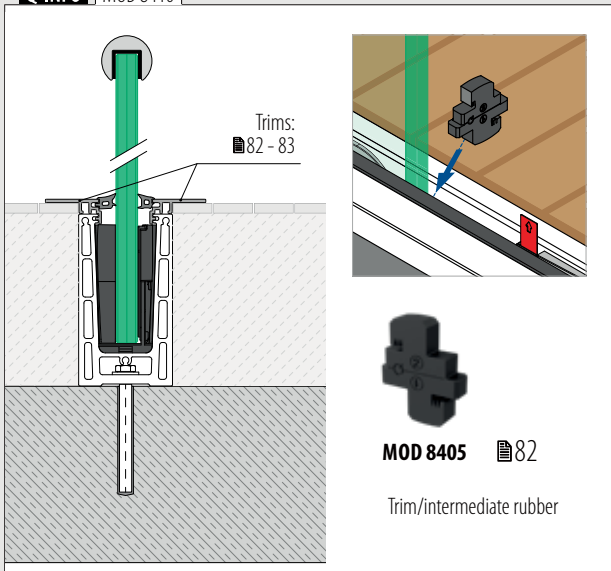

Q-INFO MOD 8410