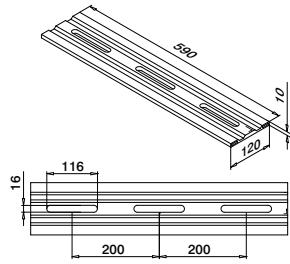

Drainage profiles, fascia mount

4 pcs for 2,5 m base channel
8 pcs for 5 m base channel