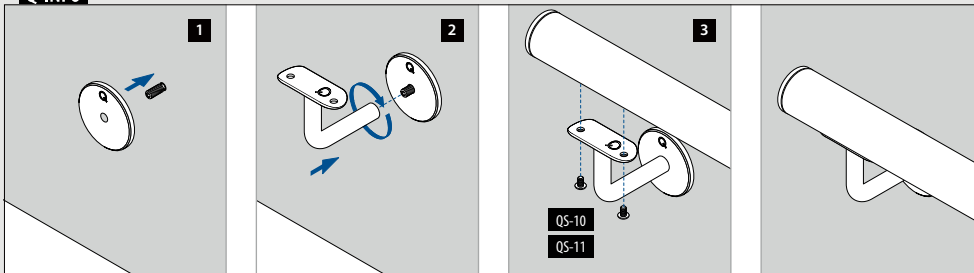

MOD 0111

304 Satin				€/pc.
INDOOR				
130111-033-12	33,7	QS-10 476	2	12,15
130111-042-12	42,4	QS-10 476	2	12,15
130111-048-12	48,3	QS-10 476	2	12,15
304 Mirror polished				
INDOOR				
SELL OUT 130111-042-10	42,4	QS-10 476	2	14,55
304 Black Line				
INDOOR				
NEW 130111-042-82	42,4	QS-10 476	2	15,80
316 Satin				
OUTDOOR				
140111-042-12	42,4	QS-11 476	2	17,45
140111-048-12	48,3	QS-11 476	2	17,45
316 Mirror polished				
OUTDOOR				
140111-042-10	42,4	QS-11 476	2	20,85

SELL OUT Only while supplies last.

Q-INFO