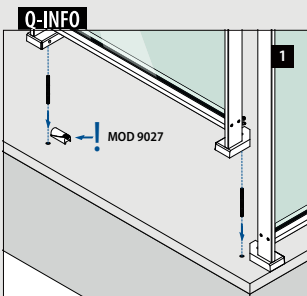

Base flanges, top mount

MOD 9026

Aluminium	Mill finish		€ / pc.
169026-009-01-00	461 - 467	1	25,40
Aluminium	Brushed, anodised		
OUTDOOR			
169026-009-01-18	461 - 467	1	29,30
Aluminium	Powder coated RAL 7016, textured		
OUTDOOR			
169026-009-01-33	461 - 467	1	28,00
Aluminium	Black Line		
OUTDOOR			
NEW 169026-009-01-82	461 - 467	1	28,00

MOD 9026

Aluminium	Mill finish		€ / pc.
169026-009-02-00	461 - 467	1	25,40
Aluminium	Brushed, anodised		
OUTDOOR			
169026-009-02-18	461 - 467	1	29,30
Aluminium	Powder coated RAL 7016, textured		
OUTDOOR			
169026-009-02-33	461 - 467	1	28,00
Aluminium	Black Line		
OUTDOOR			
NEW 169026-009-02-82	461 - 467	1	28,00

MOD 9026

Aluminium	Mill finish		€ / pc.
169026-009-91-00	461 - 467	1	25,40
Aluminium	Brushed, anodised		
OUTDOOR			
169026-009-91-18	461 - 467	1	29,30
Aluminium	Powder coated RAL 7016, textured		
OUTDOOR			
169026-009-91-33	461 - 467	1	28,00
Aluminium	Black Line		
OUTDOOR			
NEW 169026-009-91-82	461 - 467	1	28,00

MOD 9026

Aluminium	Mill finish		€ / pc.
169026-009-92-00	461 - 467	1	25,40
Aluminium	Brushed, anodised		
OUTDOOR			
169026-009-92-18	461 - 467	1	29,30
Aluminium	Powder coated RAL 7016, textured		
OUTDOOR			
169026-009-92-33	461 - 467	1	28,00
Aluminium	Black Line		
OUTDOOR			
NEW 169026-009-92-82	461 - 467	1	28,00