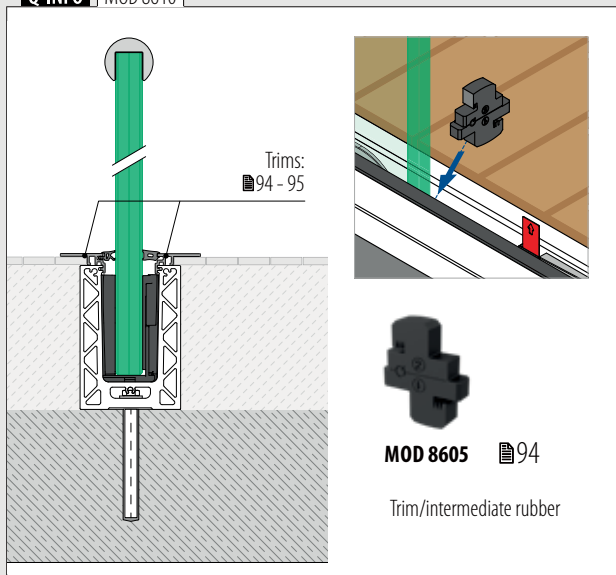

Q-INFO MOD 8610