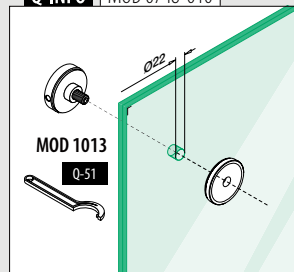

Q-INFO MOD 0745 / 0748

Q-INFO MOD 0745-010

Q-INFO MOD 0745-030 / 050

Q-INFO MOD 0748-010

Q-INFO MOD 0748-030 / 040

Facade mounting

Please refer to the respective certificates and static calculations for specifications such as mounting details, glass dimensions and glass types.