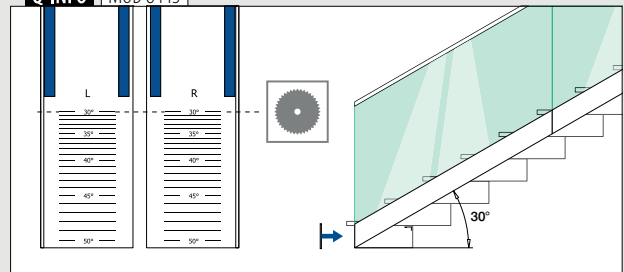

Q-INFO | MOD 8443