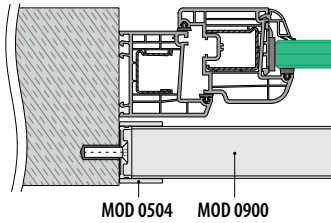

Chest rails Ø42,4 - MOD 0504

Reveal mounting