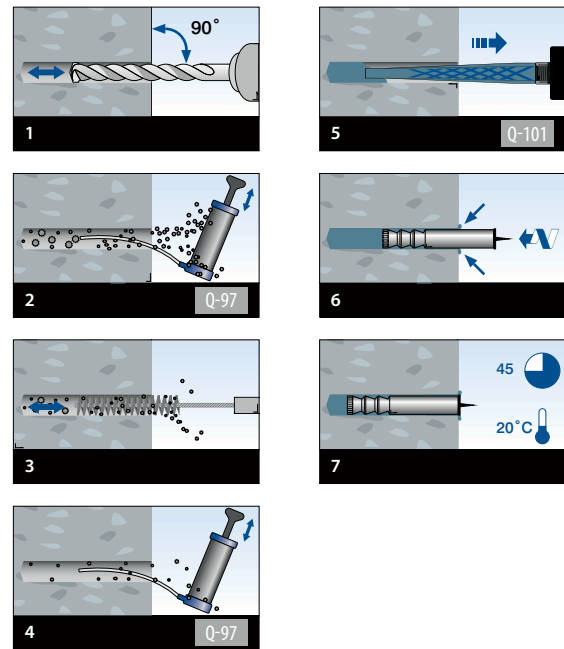

Q-INFO MOD 4510

Assembly instruction Q-anchor VMZ-IG

MOD 4519

316

OUTDOOR

QS	Type			€/pc.	
244519-210	QS-559	QVMZ-IG 105 M12 A4	Ø 18	10	26,60