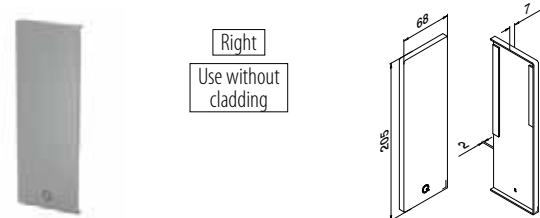

MOD 8242

Aluminium	Mill finish			
	Tape			€/ pc.
168242-02-00	Prepacked	1		45,75
Aluminium	Brushed, anodised			
OUTDOOR				
168242-02-18	Prefixed	1		50,25

Right
Use without cladding