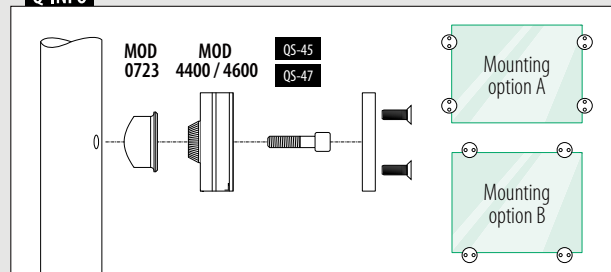

SELL OUT Only while supplies last.

Q-INFO

Glass clamps - MOD 5100 / 5200

MOD 5100

304 Satin					
INDOOR	T			€/ pc.	
135100-12	See T in MOD 5051	QS-47	4	22,25	
316 Satin					
OUTDOOR					
145100-12	See T in MOD 5051	QS-45	4	28,60	