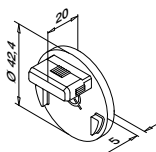

Handrails

End caps