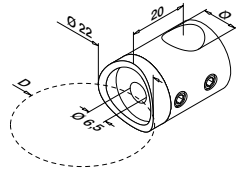

MOD 0832

304 Satin

SELL OUT	INDOOR	D	Ø			€/pc.
	130832-033-12	33,7	12	QS-15	4	3,50
	130832-042-12	42,4	12	QS-15	4	3,50
	130832-048-12	48,3	12	QS-15	4	3,50

316 Satin

OUTDOOR						
	140832-042-12	42,4	12	QS-16	4	6,55

For round tube