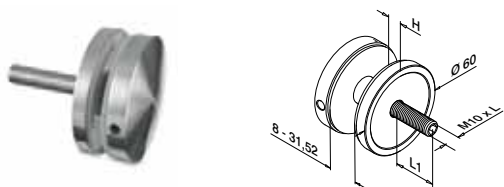

Point glass adapters

Ø 60

MOD 0745

316 Satin		H	L	L1	☐	€/pc.
OUTDOOR						
140745-010-12		10	70	17 - 41	2	30,15