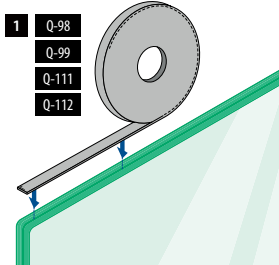

Q-INFO

1

Q-98
Q-99
Q-111
Q-112