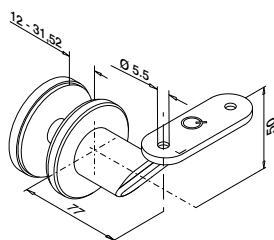

MOD 0117

304 Satin				€/ pc.	
INDOOR					
130117-033-12	33,7	QS-10	476	2	20,35
130117-042-12	42,4	QS-10	476	2	20,35
130117-048-12	48,3	QS-10	476	2	20,35
316 Satin					
OUTDOOR					
140117-042-12	42,4	QS-11	476	2	26,45
140117-048-12	48,3	QS-11	476	2	26,45
316 Mirror polished					
OUTDOOR					
140117-042-10	42,4	QS-11	476	2	32,65
140117-048-10	48,3	QS-11	476	2	32,65

For flat tube