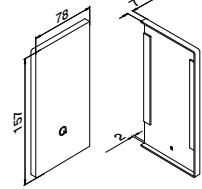

End caps, fascia mount

Left
For MOD 8434

MOD 8432

Aluminium Mill finish

	Tape		€/ pc.
168432-41-00	Prepacked	1	30,95

Aluminium Brushed, anodised

	Tape		€/ pc.
168432-41-18	Prefixed	1	35,15

NEW

Right
For MOD 8434

MOD 8432

Aluminium Mill finish

	Tape		€/ pc.
168432-42-00	Prepacked	1	30,95

Aluminium Brushed, anodised

	Tape		€/ pc.
168432-42-18	Prefixed	1	35,15

NEW

Left
For MOD 8434
For stairs

MOD 8433

Aluminium Brushed, anodised

	Tape		€/ pc.
168433-41-18	Prefixed	1	47,10

NEW

Right
For MOD 8434
For stairs

MOD 8433

Aluminium Brushed, anodised

	Tape		€/ pc.
168433-42-18	Prefixed	1	47,10

NEW

Q-INFO Aluminium

00

18