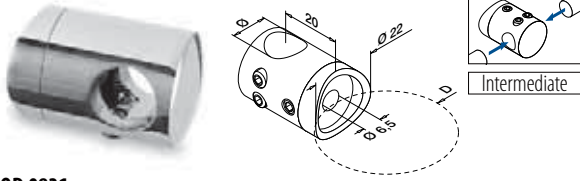

Crossbar holders

For round tube