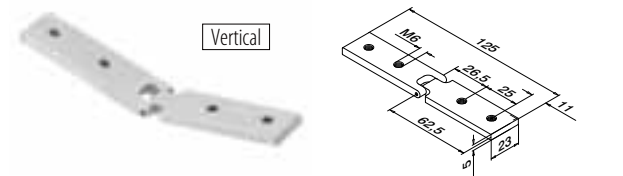

MOD 6797
Aluminium Mill finish
 166797 QS-261 476 2 € / pc. 11,70

MOD 6798
Aluminium Mill finish
 166798 QS-261 476 2 € / pc. 11,70

Q-INFO MOD 6311

Q-INFO MOD 6797

Q-INFO MOD 6798

Q-INFO MOD 6798

Upwards

Cut	45°	40°	35°	30°	25°	20°	15°	10°	5°	0°
Outer angle	90°	100°	110°	120°	130°	140°	150°	160°	170°	180°
Distance to edge (x)	30,5	30,0	29,5	29,0	28,5	28,0	27,5	27,0	27,0	26,5