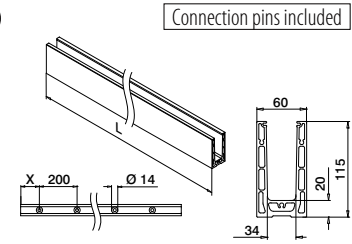

Connection pins included

MOD 8210

Aluminium	Mill finish	X	■ 461 - 467	L = 5 m	€/pc.
168210-050-00-00		100			558,55
Aluminium	Brushed, anodised				
OUTDOOR					
168210-025-00-18		50	■ 461 - 467	L = 2,5 m	303,65
168210-050-00-18		100	■ 461 - 467	L = 5 m	607,25
Aluminium	Black Line				
OUTDOOR					
NEW 168210-050-00-82		100	■ 461 - 467	L = 5 m	633,55

International Design Model Protection

168210-050-99- (00) (18)

Without holes
Connection pins included

MOD 8210

Aluminium	Mill finish	L = 5 m	€/pc.
168210-050-99-00			530,90
Aluminium	Brushed, anodised		
OUTDOOR			
168210-050-99-18		L = 5 m	580,80

International Design Model Protection

Q-INFO

Trims: ■ 50 - 51

MOD 8205 ■ 50

Trim/intermediate rubber

Q-INFO

PREFIX

Q-INFO

MOD 3005
■ 482

Additional connection pins

Q-INFO Aluminium

(00)	(18)	(82) RAL 9005
Mill finish	Brushed, anodised	Powder coated
		Black, matt, textured