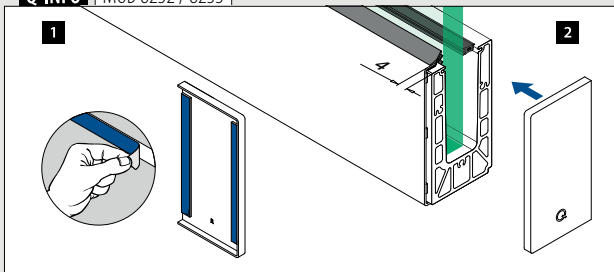

Q-INFO MOD 8232 / 8233