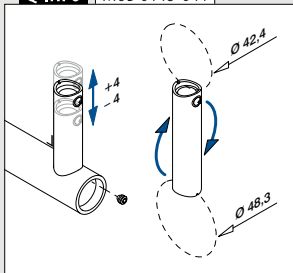

Q-INFO MOD 0148-044