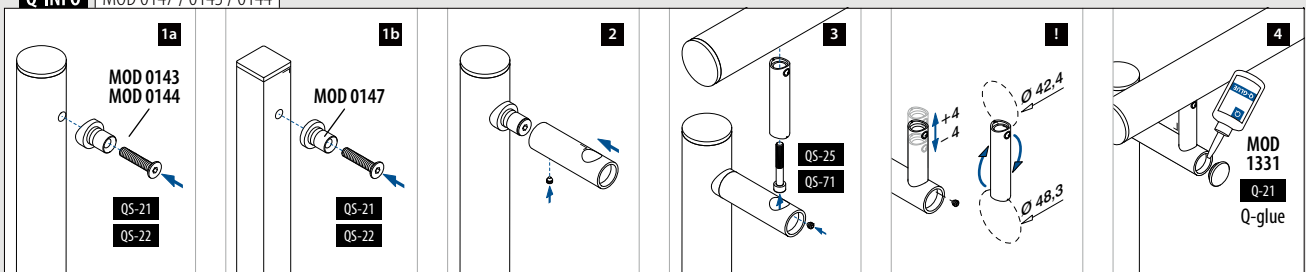

Q-INFO MOD 0147 / 0143 / 0144