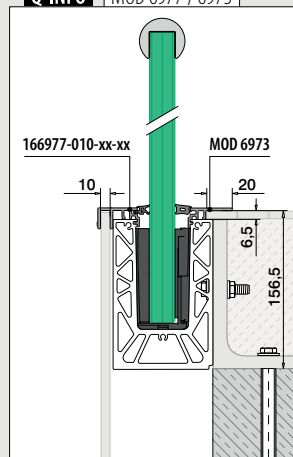

Q-INFO MOD 6977 / 6973