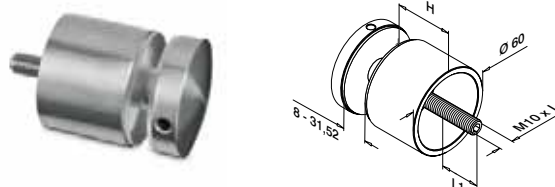

Point glass adapters

Ø 60

MOD 0745

316 Satin		H	L	L1	☐	€/pc.
OUTDOOR						
140745-010-12		10	70	17 - 41	2	30,15

MOD 0745

316 Satin		H	L	L1	☐	€/pc.
OUTDOOR						
140745-030-12		30	90	17 - 41	2	37,90
140745-050-12		50	110	17 - 41	2	48,65

Point glass adapters

Ø 70

MOD 0748

316 Satin		H	L	L1	☐	€/pc.
OUTDOOR						
140748-010-12		10	70	17 - 41	2	32,20

MOD 0748

316 Satin		H	L	L1	☐	€/pc.
OUTDOOR						
140748-030-12		30	90	17 - 41	2	40,80
140748-040-12		40	100	17 - 41	2	46,30

Q-INFO MOD 0745 / 0748

Q-INFO MOD 0745-010

Q-INFO MOD 0745-030 / 050

Q-INFO MOD 0748-010

Q-INFO MOD 0748-030 / 040