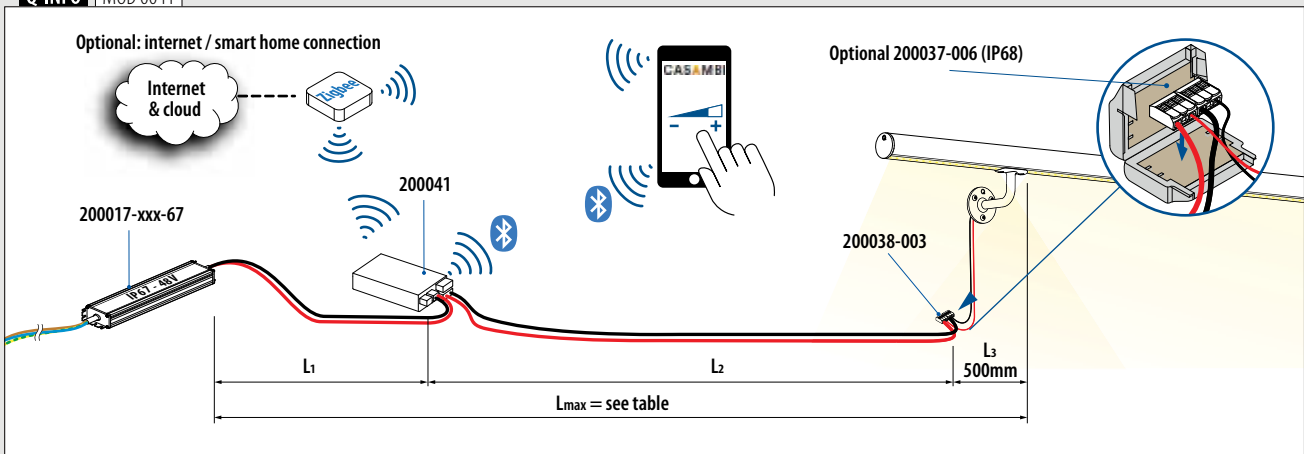

Power supplies

Cable connector

MOD 0030

OUTDOOR	Ø	AWG	pc	€/ pc.
200030-68	0,5 - 1 mm ²	17 - 20	15	4,70

IP68

Gelbox

MOD 0037

OUTDOOR	pc	€/ pc.
200037-006	1	23,60