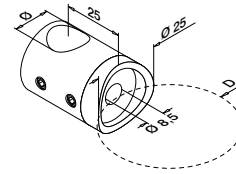

For round tube