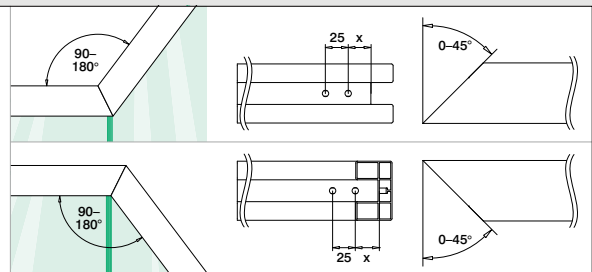

Connectors

MOD 6795
Aluminium Mill finish
166795-339 QS-261 476 2 € / pc. 7,35

MOD 6311
Aluminium Mill finish
166311-339 QS-261 476 2 € / pc. 11,15

MOD 6797
Aluminium Mill finish
166797 QS-261 476 2 € / pc. 11,70

MOD 6798
Aluminium Mill finish
166798 QS-261 476 2 € / pc. 11,70

Q-INFO MOD 6311

Q-INFO MOD 6797

Q-INFO MOD 6798

Q-INFO MOD 6798

Upwards

Cut	45°	40°	35°	30°	25°	20°	15°	10°	5°	0°
Outer angle	90°	100°	110°	120°	130°	140°	150°	160°	170°	180°
Distance to edge (x)	30,5	30,0	29,5	29,0	28,5	28,0	27,5	27,0	27,0	26,5

Downwards

Cut	0°	5°	10°	15°	20°	25°	30°	35°	40°	45°
Inner angle	180°	170°	160°	150°	140°	130°	120°	110°	100°	90°
Distance to edge (x)	26,5	26,5	26,0	26,0	25,5	25,5	25,0	24,5	24,5	24,0