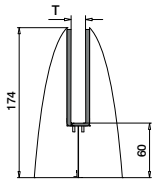

Base glass clamps - MOD 6400