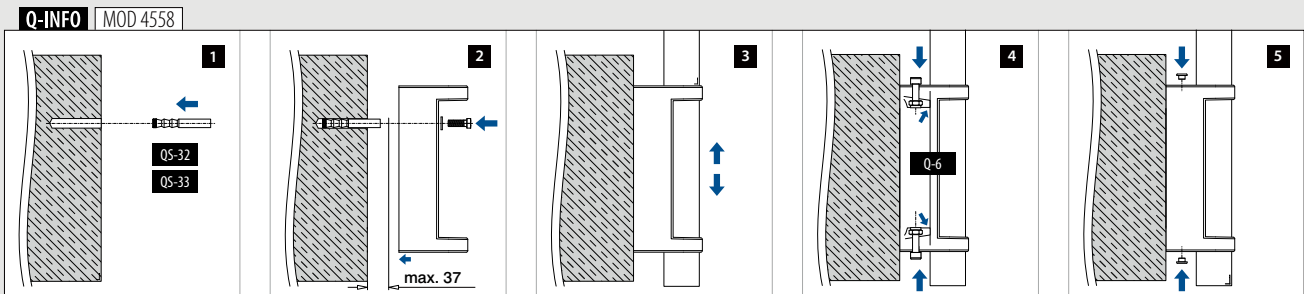

Baluster brackets

MOD 4558

304 Satin		316 Satin		€/pc.
INDOOR	For tube □	INDOOR	For tube □	
134558-040-12	40 x 40	144558-040-12	40 x 40	81,00
QS-63	468	QS-62	468	
	1		1	

MOD 4551

304 Satin		316 Satin		€/pc.
INDOOR	For tube □	INDOOR	For tube □	
134551-040-12	40 x 40	144507-040-12	40 x 40	35,05
QS-33	468	QS-33	468	
	1		1	

MOD 0554

304 Satin		316 Satin		€/pc.
INDOOR	For tube □	INDOOR	For tube □	
130554-040-12	40 x 40	140554-040-12	40 x 40	29,40
SELL OUT	2		2	

MOD 4507

304 Satin		316 Satin		€/pc.
INDOOR	For tube □	INDOOR	For tube □	
134507-040-12	40 x 40	144507-040-12	40 x 40	35,05
	2		2