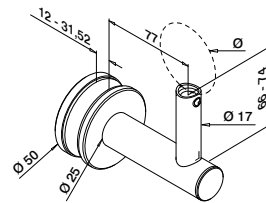

Satin

INDOOR

SELL OUT	130148-000-12	QS-24	476	2	€ / pc.
					30,90

International Design Model Protection

For round tube

Adjustable height

MOD 0148

304