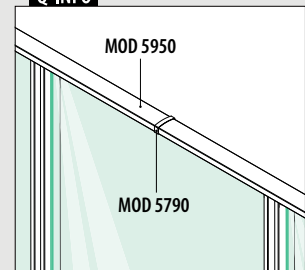

Q-INFO

Q-INFO