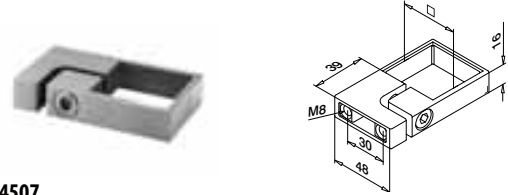

MOD 4507

304 Satin		316 Satin		€/pc.
INDOOR	For tube □	INDOOR	For tube □	
134507-040-12	40 x 40	144507-040-12	40 x 40	35,05
	2		2