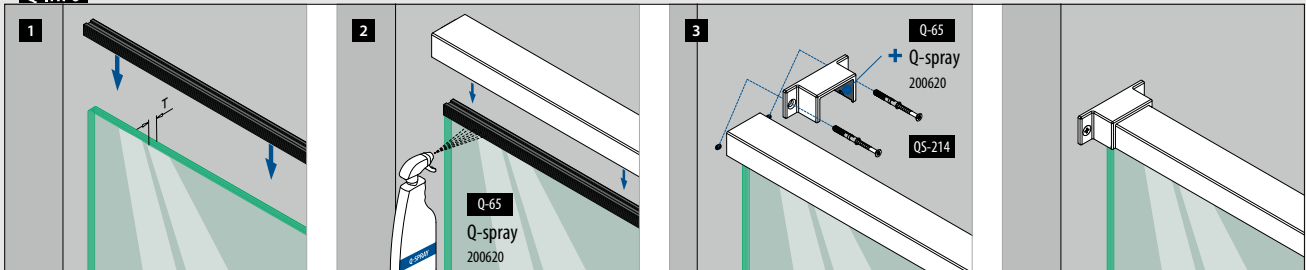

Handrails

Cap rails

HYBRID 65x40

MOD 6924

Aluminium Mill finish

			€/ pc.
166924-654-50-00	65 x 40	L = 5 m	178,05

Aluminium Matt silver effect, anodised

OUTDOOR

SELL OUT				
166924-654-50-08	65 x 40	L = 5 m		202,25

International Design Model Protection

Handrails

Wall flanges

HYBRID 65x40

MOD 6515

Steel Powder coated, RAL 7047

SELL OUT				€/ pc.
116515-654-34	QS-214	472	2	22,30

Steel E-coated

SELL OUT				
116515-654-30	QS-214	472	2	19,80

Handrails

Rubber inlays

MOD 5124

Accessories

U = 24 mm

For monolithic glass	T		€/ pc.
205124-050-08	8 - 10	L = 5 m	47,80

For laminated glass

205124-050-08	8,76 - 10,76	L = 5 m	47,80
205124-050-11	11,52 - 13,52	L = 5 m	47,80

SELL OUT Only while supplies last.

Q-INFO MOD 6924

Q-INFO MOD 6924

Add LED lighting (Linear Light) by using MOD 6926 cap rail

Q-INFO Steel MOD 6515

An e-coating, also called electro-phoretic primer, is a thin layer of 15 µ which provides a protection layer (primer coat) to steel products. After e-coating, a product is prepared for the final surface treatment, which can be lacquering or powder coating.

Q-INFO