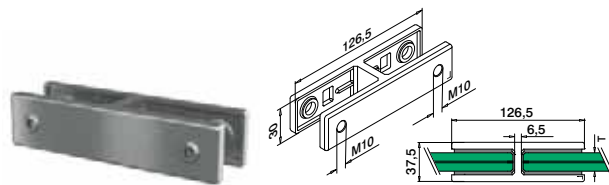

MOD 0291

316	Satin			
OUTDOOR		T		€/ pc.
140291-22-12	See T in MOD 5091	2		29,95

NEW