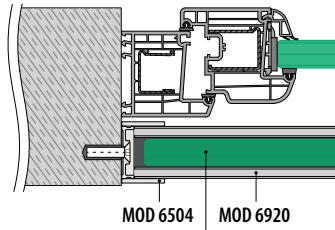

Reveal mounting

Please refer to the respective certificates and static calculations for specifications such as mounting details, glass dimensions and glass types.

Safety glass: 164 - 165

Wall flanges

Bottom
Left / right