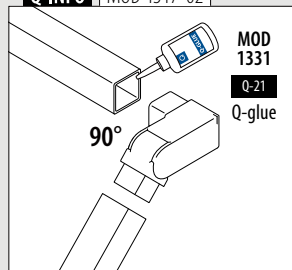

Q-INFO MOD 4317-02