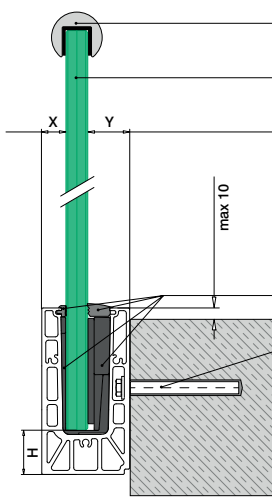

Base channels, fascia mount