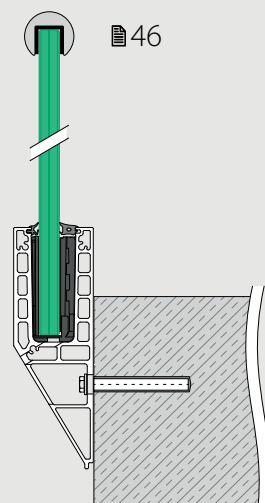

Smart Y Fascia mount

- For unfinished floors
- Can be installed at or beyond the edge of a surface
- Base channel cladding available