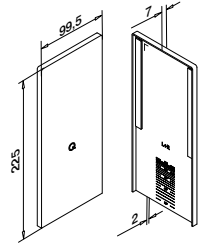

MOD 8613

Aluminium	Mill finish	Tape		€ / pc.
168613-00-00	Prepacked		1	43,00
Aluminium	Brushed, anodised			
OUTDOOR				
168613-00-18	Prefixed		1	49,50

NEW