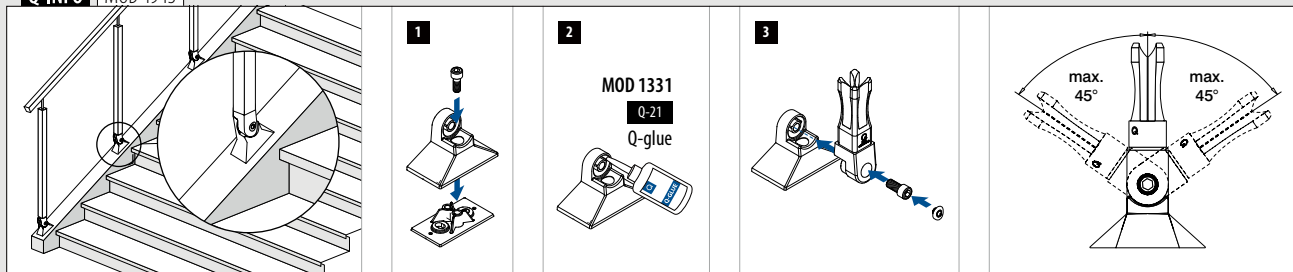

SELL OUT Only while supplies last.

Q-INFO MOD 4943