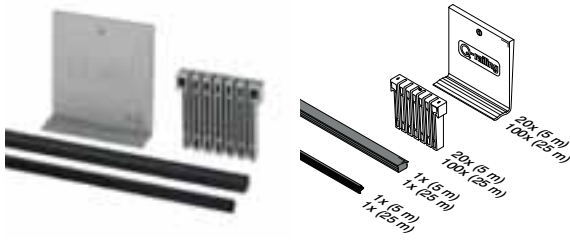

Railing bases

Safety Wedge System (rubber and wedges set)

For glass fixing

MOD 8500

Accessories

For monolithic glass	T		€/set
208500-050-19	19	L = 5 m	112,55
208500-050-25	25	L = 5 m	112,55
<hr/>			
208500-250-19	19	L = 25 m	545,90
<hr/>			
For laminated glass			
208500-050-21	20,76	L = 5 m	112,55
208500-050-22	21,52	L = 5 m	112,55
208500-050-24	24,76	L = 5 m	112,55
208500-050-26	25,52	L = 5 m	112,55
208500-050-32	31,52	L = 5 m	112,55
<hr/>			
208500-250-21	20,76	L = 25 m	545,90
208500-250-22	21,52	L = 25 m	545,90
208500-250-24	24,76	L = 25 m	545,90
208500-250-26	25,52	L = 25 m	545,90
208500-250-32	31,52	L = 25 m	545,90