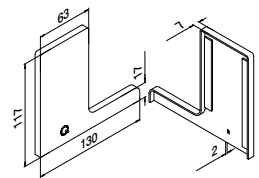

Railing bases

Corners, top mount

MOD 8221

Aluminium	Brushed, anodised			
OUTDOOR				€/ pc.
168221-01-18		461 - 467	1	192,60

International Design Model Protection

MOD 8221

Aluminium	Brushed, anodised			
OUTDOOR				€/ pc.
168221-02-18		461 - 467	1	192,60

International Design Model Protection

Railing bases

End caps, top mount

Left

MOD 8222

Aluminium	Mill finish			
	Tape			€/ pc.
168222-01-00	Prepacked	1		33,90
Aluminium	Brushed, anodised			
OUTDOOR				
168222-01-18	Prefixed	1		38,45

Right

MOD 8222

Aluminium	Mill finish			
	Tape			€/ pc.
168222-02-00	Prepacked	1		33,90
Aluminium	Brushed, anodised			
OUTDOOR				
168222-02-18	Prefixed	1		38,45

Railing bases

Waterproof trims, top mount

MOD 6980

Aluminium	Mill finish			
	Tape			€/ pc.
166980-50-00	Not included*	1		160,50
Aluminium	Brushed, anodised			
OUTDOOR				
166980-50-18	Not included*	1		180,60

NEW

*Order MOD 1360 (tape)

Accessories

Acrylic adhesive tape

MOD 1360

Accessories	Q	W	L		€/ pc.
201360	Q-53	9	33 m	1	53,80

Q-INFO MOD 8222

Q-INFO MOD 6980