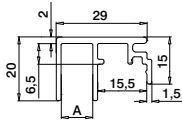

MOD 6973

Aluminium Mill finish

	A	Icon	€/pc.
166973-50-00	L = 5 m		57,10

Aluminium Brushed, anodised

	A	Icon	€/pc.
166973-50-18	L = 5 m		63,40

PREFIX

For Smart+ fascia base channels