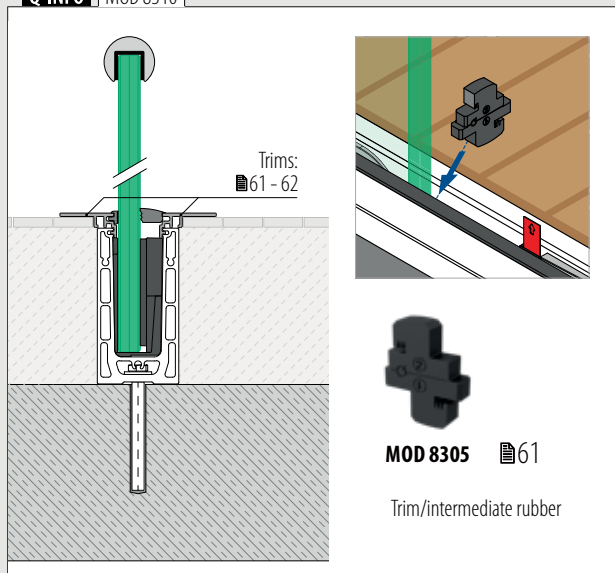

Q-INFO MOD 8310