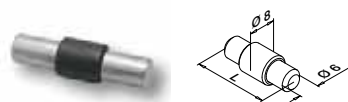

Security pins