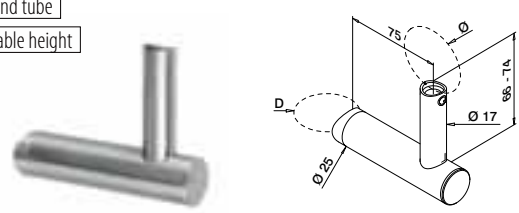

MOD 0147

304 Satin

SELL OUT	INDOOR	Ø			€/pc.	
130147-044	42,4 / 48,3	QS-21	476 / QS-25	476	2	20,75

316 Satin

SELL OUT	OUTDOOR	Ø			€/pc.	
140147-044	42,4 / 48,3	QS-22	476 / QS-71	476	2	26,75

International Design Model Protection

For round tube
Adjustable height