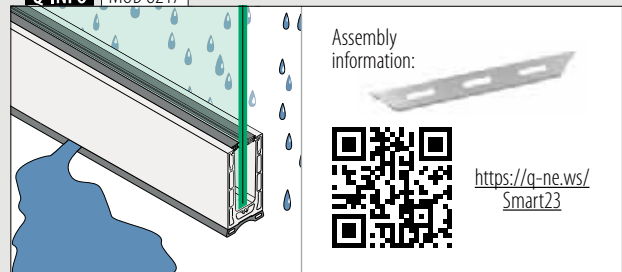

Q-INFO MOD 8217