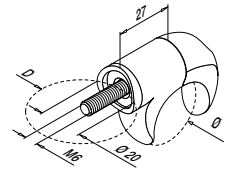

MOD 0860

304 Satin				
INDOOR	Ø		€ / pc.	
130860-000	30	2	11,05	
316 Satin				
OUTDOOR				
140860-000	30	2	13,85	

International Design
Model Protection

For round tube