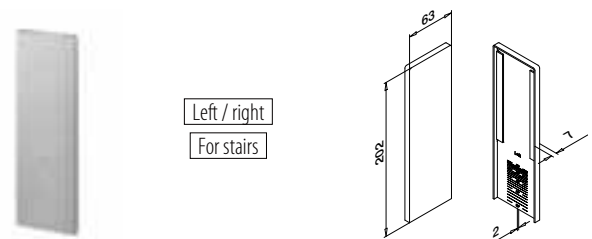

MOD 8113

Aluminium Brushed, anodised

OUTDOOR

Tape

SELL OUT	Part No.	Accessories	Qty	Price
	168113-00-18	Prefixed	1	€ / pc. 35,40