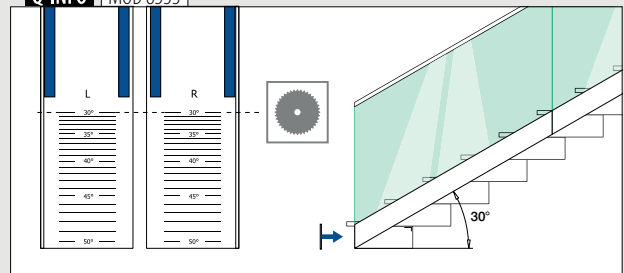

Q-INFO MOD 8533