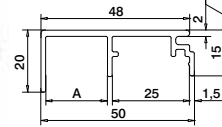

MOD 6977

Aluminium	Mill finish		
			€/ pc.
166977-003-50-00	A	L = 5 m	51,45
Aluminium	Brushed, anodised		
OUTDOOR			
166977-003-50-18	3	L = 5 m	57,10

NEW

PREFIX

For Strong fascia mount base channels