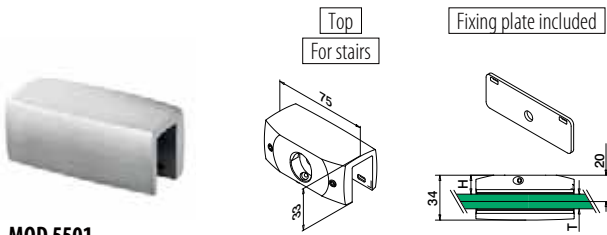

MOD 5501

316	Satin				
OUTDOOR	T	H		€/ pc.	
145501-01-12	See T in MOD 5055	See H in MOD 5055	2	19,50	

International Design Model Protection