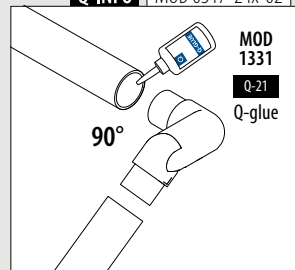

Q-INFO MOD 0317-24x-02