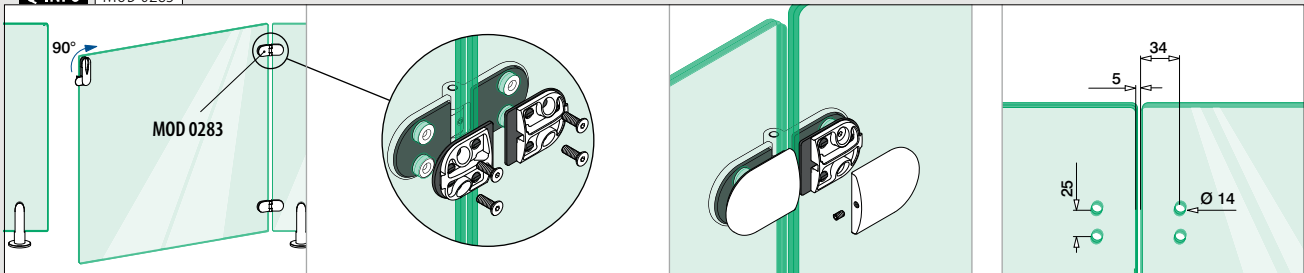

International Design Model Protection

Glass - glass

MOD 0283

316	Satin		€/pc.
OUTDOOR			
140283		2	70,75

International Design Model Protection

Q-INFO MOD 0283

Q-INFO MOD 0281

MOD 0754