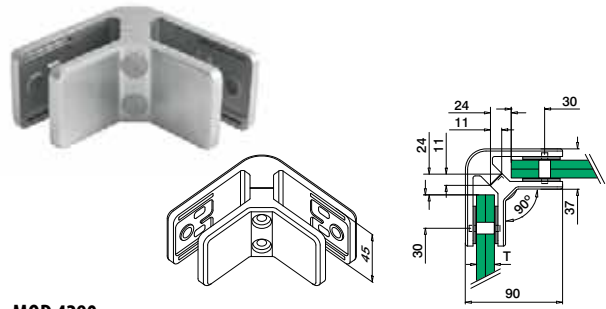

Glass connectors - for glass thickness 16,76 - 21,52 mm

MOD 4270

316	Satin			
OUTDOOR		T		€/pc.
144270-22-12		See T in MOD 5042	2	38,60

International Design Model Protection

MOD 4290

316	Satin			
OUTDOOR		T		€/pc.
144290-22-12		See T in MOD 5042	2	50,30

International Design Model Protection

Rubber inlays for MOD 4270 / 4290

MOD 5042

Accessories				
For laminated glass	T			€/pc.
205042-17	16,76	8		0,55
205042-18	17,52	8		0,55
205042-21	20,76	8		0,55
205042-22	21,52	8		0,55

Security pins

MOD 5015

Accessories				
	L			€/pc.
205015-24	30	4		1,65

Q-INFO MOD 4270

Q-INFO MOD 4290

Q-INFO MOD 4270 / 4290