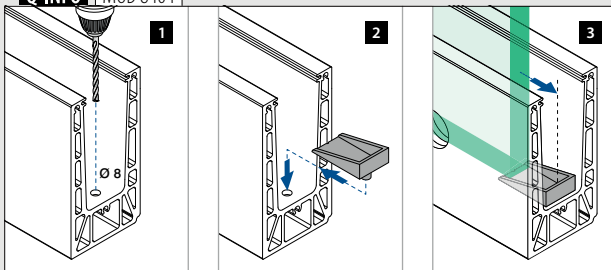

Q-INFO Aluminium

Cladding, fascia mount

MOD 8445

Aluminium Mill finish

SELL OUT	Code	Tape	Icon	€ / pc.
	168445-050-00	Not included*	L = 5 m	260,50
	Aluminium	Brushed, anodised		
	OUTDOOR			
SELL OUT	168445-050-18	Prefixed	L = 5 m	289,75