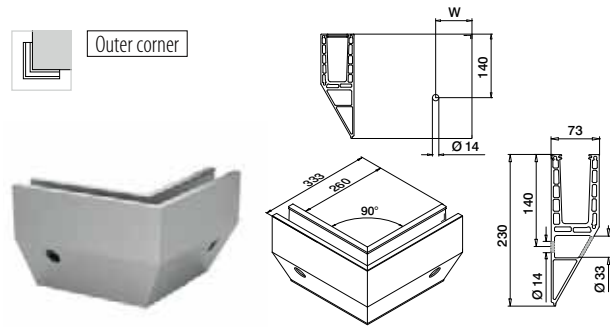

Corners, fascia mount

Aluminium	Brushed, anodised			
OUTDOOR	W			€/ pc.
168441-01-18	100*	461 - 467	1	230,00

MOD 8441

Aluminium	Brushed, anodised			
OUTDOOR	W			€/ pc.
168441-02-18	100*	461 - 467	1	230,00

*Hole positionings can deviate due to production method.

End caps, fascia mount

Aluminium	Mill finish			
	Tape			€/ pc.
168442-01-00	Prepacked	1		52,50
Aluminium	Brushed, anodised			
OUTDOOR				
168442-01-18	Prefixed	1		56,05

Aluminium	Mill finish			
	Tape			€/ pc.
168442-02-00	Prepacked	1		52,50
Aluminium	Brushed, anodised			
OUTDOOR				
168442-02-18	Prefixed	1		56,05

Aluminium	Brushed, anodised			
OUTDOOR	Tape			€/ pc.
168443-01-18	Prefixed	1		62,10

Aluminium	Brushed, anodised			
OUTDOOR	Tape			€/ pc.
168443-02-18	Prefixed	1		62,10

Q-INFO | MOD 8442 / 8443

Q-INFO | MOD 8443