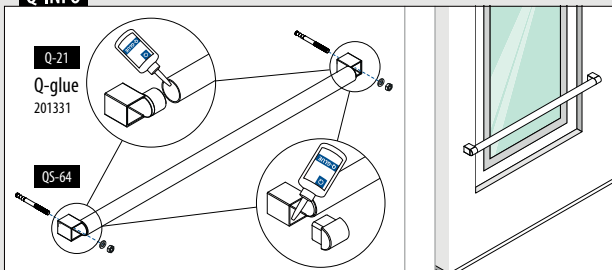

Chest rails Ø33,7 - MOD 6517

Please refer to the respective certificates and static calculations for specifications such as mounting details.

All anchors: ■461 - 467

Wall flanges

MOD 6517

316 Satin

OUTDOOR

For tube Ø

QS-27 ■476

2

€/pc.

146517-233-12

33,7 x 2,0

NEW

Tubes

Q-TUBE ▼DISCOUNT

Ask for your personal discount or check your price in our online shop.

MOD 0900

316 Satin

OUTDOOR

Ø

X

L = 5 m

€/pc.

140900-233-50-12

33,7

2,0

PREFIX

Q-INFO

Q-INFO MOD 0900