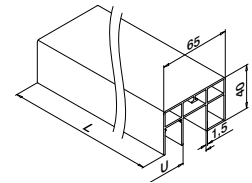

MOD 5124

Accessories

U = 24 mm

For monolithic glass	T		€ / pc.
205124-050-08	8 - 10	L = 5 m	47,80
205124-050-11	12	L = 5 m	47,80
205124-050-15	15	L = 5 m	47,80
205124-050-19	19	L = 5 m	47,80

For laminated glass

205124-050-08	8,76 - 10,76	L = 5 m	47,80
205124-050-11	11,52 - 13,52	L = 5 m	47,80
205124-050-17	16,76 - 17,52	L = 5 m	47,80
NEW 205124-050-92	20,76 - 21,52	L = 5 m	47,80

MOD 6926

Aluminium Mill finish

	U			€ / pc.
166926-654-50-00	24	65 x 40	L = 5 m	235,05

Aluminium Brushed, anodised

OUTDOOR

166926-654-50-18	24	65 x 40	L = 5 m	250,05

International Design Model Protection

MOD 6734 - EASY HIT®

Aluminium Mill finish

	For □		€ / pc.
166734-654-00	65 x 40	2	10,15

Aluminium Brushed, anodised

OUTDOOR

166734-654-18	65 x 40	2	14,75

MOD 6545

Aluminium Mill finish

	For □		€ / pc.	
166545-654-00	65 x 40	QS-55 ■ 474 / QS-20 ■ 476	2	19,05

Aluminium Brushed, anodised

OUTDOOR

166545-654-18	65 x 40	QS-55 ■ 474 / QS-20 ■ 476	2	24,80

International Design Model Protection

Q-INFO MOD 6545 / 5124 / 6926