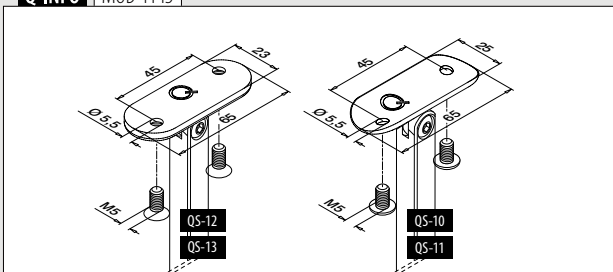

Q-INFO MOD 4145

SELL OUT Only while supplies last.