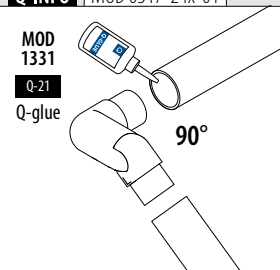

MOD 0791

304

Satin

INDOOR	For tube Ø	H		€/ pc.
130791-242-12	42,4 x 2,0	30	2	22,00
130791-248-12	48,3 x 2,0	35	2	29,80

316

Satin

OUTDOOR	For tube Ø	H		€/ pc.
140791-242-12	42,4 x 2,0	30	2	28,65

Q-INFO MOD 0317-24x-01