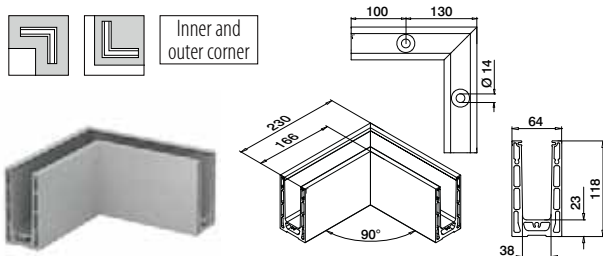

Railing bases

Corners, top mount