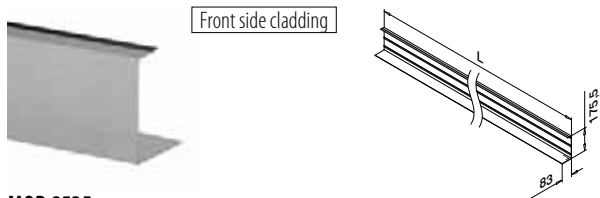

Cladding, fascia mount

Front side cladding