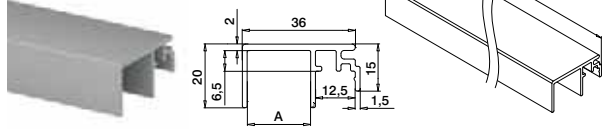

MOD 6972

Aluminium	Mill finish	A	€/pc.
166972-003-50-00		3	51,45
Aluminium	Brushed, anodised		
OUTDOOR			
166972-003-50-18		3	57,10

PREFIX

For Smart top and F base channels