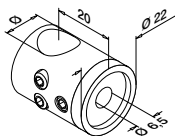

MOD 0833

316	Satin				
OUTDOOR	Ø			€/ pc.	
140833-000-12	12	QS-16	4	6,55