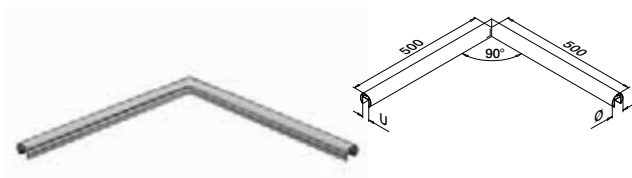

Handrails

Cap rails

166920-042-50-00 18

MOD 6920

Aluminium	Mill finish	U	Ø		€/ pc.
166920-042-50-00		24	42,4	L = 5 m	124,70
Aluminium	Brushed, anodised				
OUTDOOR					
166920-042-50-18		24	42,4	L = 5 m	149,05

International Design Model Protection

Handrails

Corners