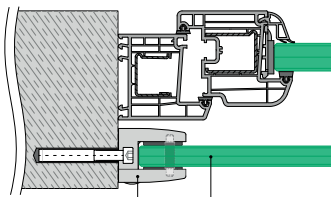

Glass clamps - MOD 2300

Reveal mounting

Please refer to the respective certificates and static calculations for specifications such as mounting details, glass dimensions and glass types.

MOD 2300

Safety glass: 164 - 165