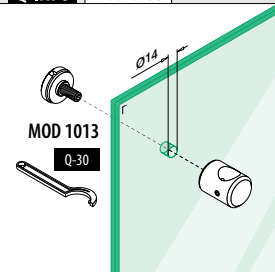

316 Satin					
OUTDOOR			€/pc.		
SELL OUT 140755-12	12	4	15,05		

Q-INFO 316

Mirror polished Satin

Q-INFO MOD 0746

Q-INFO MOD 0755

Q-INFO MOD 0755

Q-INFO Zamak MOD 0746 Finishes

Raw