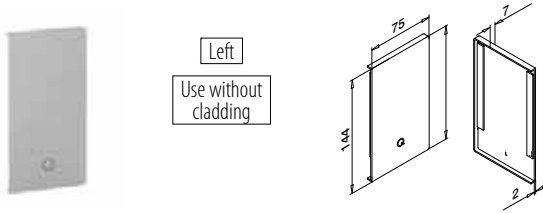

End caps, fascia mount

MOD 8432

Aluminium	Mill finish		
	Tape		€/ pc.
168432-01-00	Prepacked	1	30,95
Aluminium	Brushed, anodised		
OUTDOOR			
168432-01-18	Prefixed	1	35,15