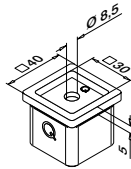

SELL OUT

Q-INFO

SELL OUT Only while supplies last.

For flat tube

**MOD 4727****304**

Satin

INDOOR	For tube □			€/ pc.
134727-12	40 x 40 x 2,0	QS-26	2	10,60

316