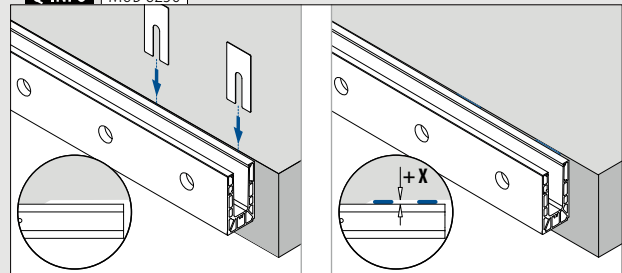

Q-INFO MOD 8236