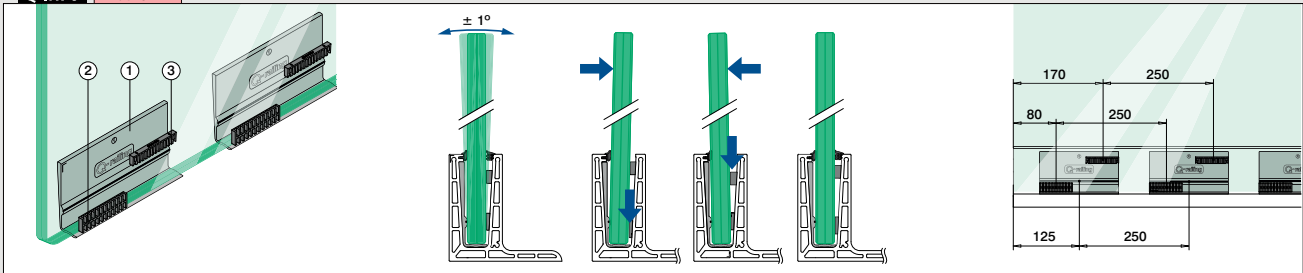

International Design Model Protection

Easy Glass® Multitool

MOD 1001

Accessories

Q	Q-71	1	€/ pc.
201001	Q-71	1	45,55

Q-INFO MOD 8121

Connection pins

MOD 3005