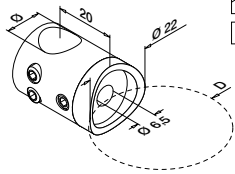

MOD 0830

304 Satin

SELL OUT	INDOOR	D	Ø			€/pc.
	130830-033-12	33,7	12	QS-15	4	3,10
	130830-042-12	42,4	12	QS-15	4	3,10
	130830-048-12	48,3	12	QS-15	4	3,10

316 Satin

OUTDOOR						
	140830-042-12	42,4	12	QS-16	4	5,35
	140830-048-12	48,3	12	QS-16	4	5,35

For round tube

MOD 0831

304 Satin

SELL OUT	INDOOR	D	Ø			€/pc.
	130831-033-12	33,7	12	QS-15	4	3,50
	130831-042-12	42,4	12	QS-15	4	3,50
	130831-048-12	48,3	12	QS-15	4	3,50

316 Satin

OUTDOOR						
	140831-042-12	42,4	12	QS-16	4	6,55
	140831-048-12	48,3	12	QS-16	4	6,55

316 Mirror polished

OUTDOOR						
	140831-042-10	42,4	12	QS-16	4	8,20