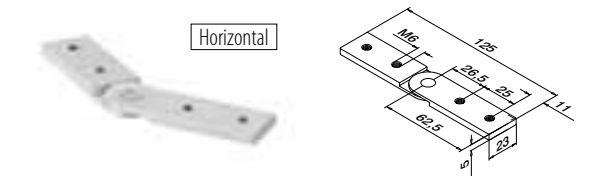

MOD 6797
Aluminium Mill finish
166797 QS-261 476 2 € / pc. 11,70