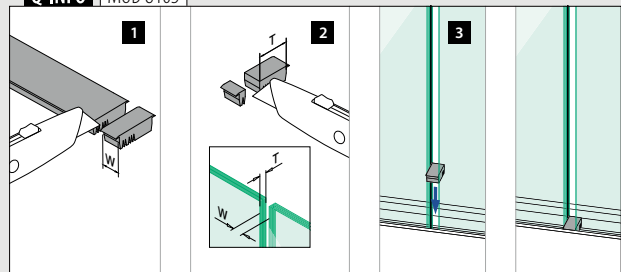

Q-INFO MOD 8105

Base channels, top mount

MOD 8110

	Aluminium	Mill finish		€ / pc.
SELL OUT	168110-050-00-00	■ 461 - 467	L = 5 m	723,50
	Aluminium	Brushed, anodised		
	OUTDOOR			
SELL OUT	168110-050-00-18	■ 461 - 467	L = 5 m	768,60