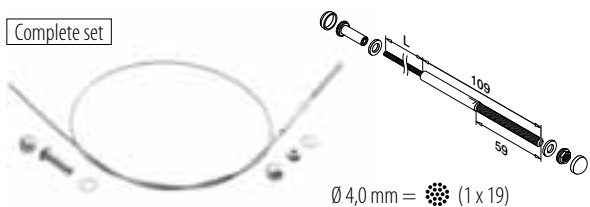

Infills

Cable system, 4,0 mm

Complete set