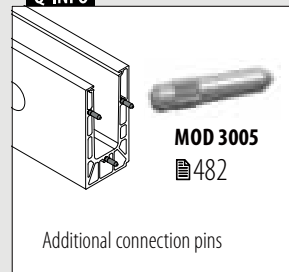

International Design Model Protection

MOD 8420

Aluminium	Brushed, anodised				€/ pc.
OUTDOOR					
168420-050-99-18				L = 5 m	821,50

International Design Model Protection

Q-INFO

Q-INFO

Q-INFO Aluminium

Q-INFO