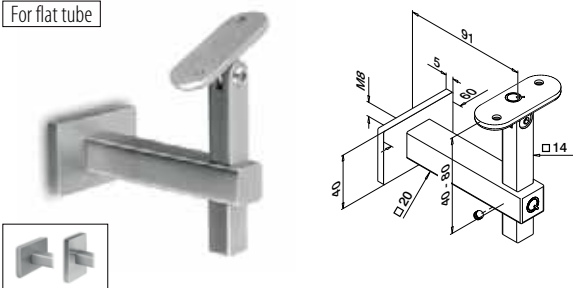

INDOOR

SELL OUT	134155-000-12	QS-12 476	2	€ / pc.
				38,00

Handrails

Handrail brackets Adjustable Wall mounting

For flat tube

MOD 4145

304 Satin

INDOOR