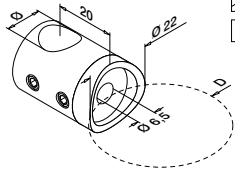

Crossbar holders

For round tube