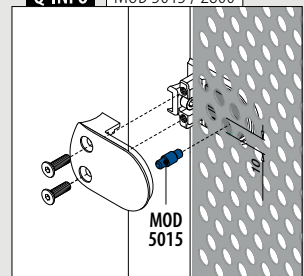

Q-INFO MOD 5015 / 2800

Q-INFO 304 316 MOD 2800 Finishes

10	12	82 RAL 9005
Mirror polished	Satin	Powder coated
		Black, matt, textured

Q-INFO Zamak MOD 2800 Finishes

00	17	19	82 RAL 9005	89 RAL 9005
Raw	Chrome plated	Stainless steel effect	Powder coated	Powder coated INDOOR
102800-000-00	102800-000-17	102800-000-19	102800-000-82	102800-000-89
€ / pc. 5,00	8,00	8,00	7,25	6,40
102800-04x-00		102800-04x-19	102800-04x-82	102800-04x-89
€ / pc. 5,00		8,00	7,25	6,40

Q-INFO

00	RAL 00
	.00 finish is ready for powder coating.