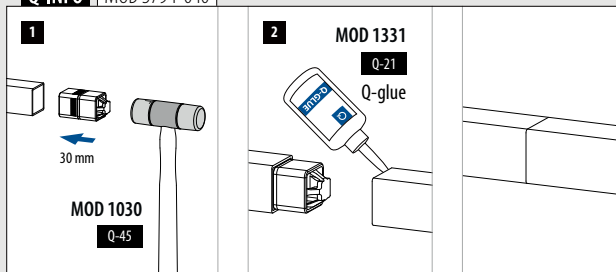

Q-INFO | MOD 5794-040