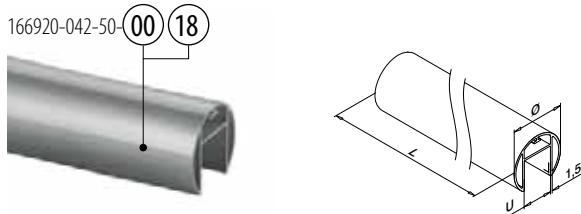

Wall flanges

MOD 6507

Aluminium		Mill finish			€/ pc.
166507-042-00-00	42,4	Ø	461 - 467	2	46,50
Aluminium		Brushed, anodised			
OUTDOOR					
166507-042-00-18	42,4	Ø	461 - 467	2	49,95

NEW

Cap rails

MOD 6920

Aluminium		Mill finish		€/ pc.
166920-042-50-00	24	Ø	L = 5 m	124,70
Aluminium		Brushed, anodised		
OUTDOOR				
166920-042-50-18	24	Ø	L = 5 m	149,05

International Design Model Protection

Rubber inlays

MOD 5124

Accessories

U = 24 mm

For monolithic glass	T		€/ pc.
205124-050-08	8 - 10	L = 5 m	47,80
205124-050-11	12	L = 5 m	47,80
205124-050-15	15	L = 5 m	47,80
205124-050-19	19	L = 5 m	47,80

For laminated glass

205124-050-08	8,76 - 10,76	L = 5 m	47,80
205124-050-11	11,52 - 13,52	L = 5 m	47,80
205124-050-17	16,76 - 17,52	L = 5 m	47,80
NEW 205124-050-92	20,76 - 21,52	L = 5 m	47,80

Q-INFO MOD 6920

Q-INFO Aluminium

Q-INFO