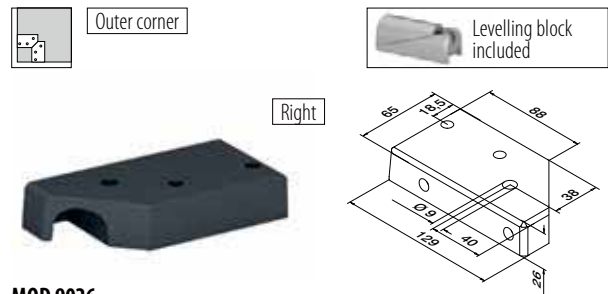

MOD 9026

Aluminium	Mill finish		€ / pc.
169026-009-92-00	461 - 467	1	25,40
Aluminium	Brushed, anodised		
OUTDOOR			
169026-009-92-18	461 - 467	1	29,30
Aluminium	Powder coated RAL 7016, textured		
OUTDOOR			
169026-009-92-33	461 - 467	1	28,00
Aluminium	Black Line		
OUTDOOR			
NEW 169026-009-92-82	461 - 467	1	28,00