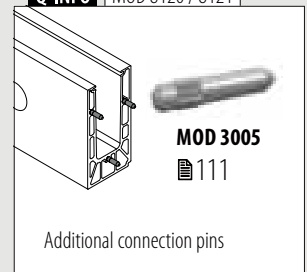

Q-INFO MOD 8120 / 8121