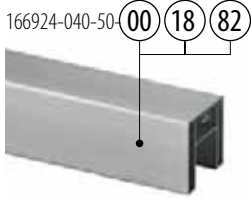

Handrails

Cap rails

Square ☐