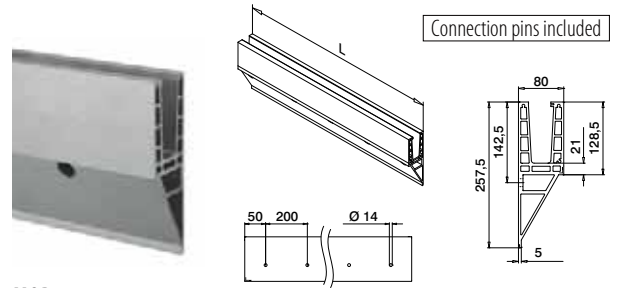

Railing bases

Base channels, fascia mount

- Optional: Cap rails: ■ 173 - 189
- Edge protection: ■ 170 - 172
- Safety glass: ■ 164 - 165
- Safety Wedge System: ■ 122
- All anchors: ■ 461 - 467

Please refer to the respective certificates and static calculations for specifications such as mounting details, glass dimensions and glass types.

MOD 8540

Aluminium	Brushed, anodised		
OUTDOOR			
168540-025-00-18	■ 461 - 467	L = 2,5 m	€/ pc. 758,90

International Design Model Protection

Railing bases

Corners, fascia mount

MOD 8541

Aluminium	Brushed, anodised		
OUTDOOR			
168541-01-18	■ 461 - 467	1	€/ pc. 325,70

MOD 8541

Aluminium	Brushed, anodised		
OUTDOOR			
168541-02-18	■ 461 - 467	1	€/ pc. 325,70

Q-INFO MOD 8540

Q-INFO MOD 8540