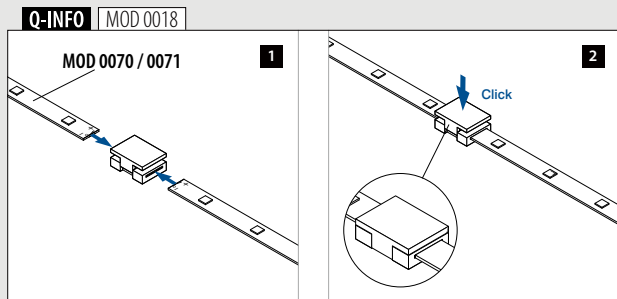

LED strip connection cable
for MOD 0070 / 0071

MOD 0020		V	L		€/ pc.
INDOOR					
200020-20	24	500	1		5,75

IP20

LED strip connection cable
for MOD 0072 / 0073

MOD 0020		V	L		€/ pc.
OUTDOOR					
200020-54	24V	500	1		9,20

IP54

LED strip connector

MOD 0018			€/ pc.
INDOOR			
200018		1	4,40

IP20

LED strip connection cable

MOD 0019			€/ pc.
INDOOR			
SELL OUT 200019		1	0,90

IP20

LED strip connector sleeve
for LED strip MOD 0072 / 0073

MOD 0023			€/ pc.
OUTDOOR			
200023		1	4,40

IP54

SELL OUT Only while supplies last.