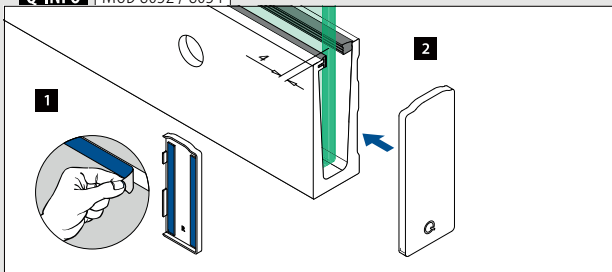

End caps, fascia mount

Left
Use with cladding

MOD 8034

Aluminium Brushed, anodised

SELL OUT	OUTDOOR	Tape		€/ pc.
168034-01-18		Prefixed	1	27,80

Right
Use with cladding

MOD 8034

Aluminium Brushed, anodised

SELL OUT	OUTDOOR	Tape		€/ pc.
168034-02-18		Prefixed	1	27,80

Left
Use without cladding

MOD 8032

Aluminium Brushed, anodised

SELL OUT	OUTDOOR	Tape		€/ pc.
168032-01-18		Prefixed	1	27,80

Right
Use without cladding

MOD 8032

Aluminium Brushed, anodised

SELL OUT	OUTDOOR	Tape		€/ pc.
168032-02-18		Prefixed	1	27,80

Left
Use with or without cladding
For stairs

MOD 8033

Aluminium Brushed, anodised

SELL OUT	OUTDOOR	Tape		€/ pc.
168033-01-18		Prefixed	1	32,70

Right
Use with or without cladding
For stairs

MOD 8033

Aluminium Brushed, anodised

SELL OUT	OUTDOOR	Tape		€/ pc.
168033-02-18		Prefixed	1	32,70

Q-INFO MOD 8032 / 8034