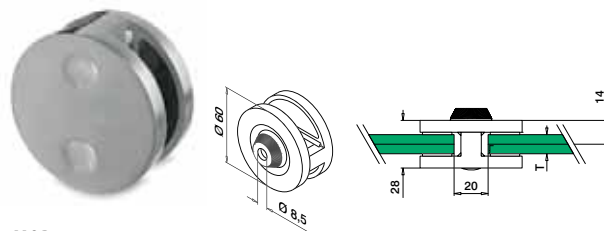

MOD 5015

Accessories		L		€/ pc.
	205015-23	34	4	1,65

MOD 4901
308

Q-INFO MOD 2300

Glass clamps - MOD 4400 / 4600

MOD 4400

304 Satin					
INDOOR	T			€/ pc.	
134400-12	See T in MOD 5044	QS-47	478	4	19,35
316 Satin					
OUTDOOR	T				
144400-12	See T in MOD 5044	QS-45	478	4	23,40
Zamak Stainless steel effect					
OUTDOOR	T				
104400-20	See T in MOD 5044	QS-46	478	4	14,85