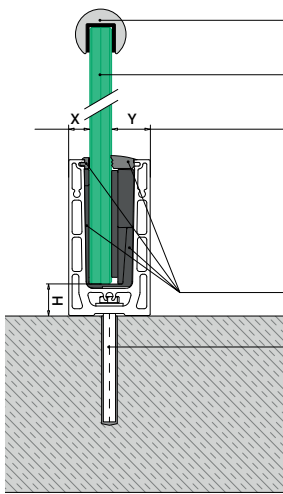

Base channels, top mount

Optional: Cap rails: ■ 173 - 189
Edge protection: ■ 170 - 172

Safety glass: ■ 164 - 165

For adjustable glass fixings
X = variable
Y = 25,5
H = 25

For non-adjustable glass fixings
X = 15
Y = variable
H = 23

Q-disc® System: ■ 31, 32

All anchors: ■ 461 - 467

Please refer to the respective certificates and static calculations for specifications such as mounting details, glass dimensions and glass types.

168210-0xx-00 (00) (18) (82)