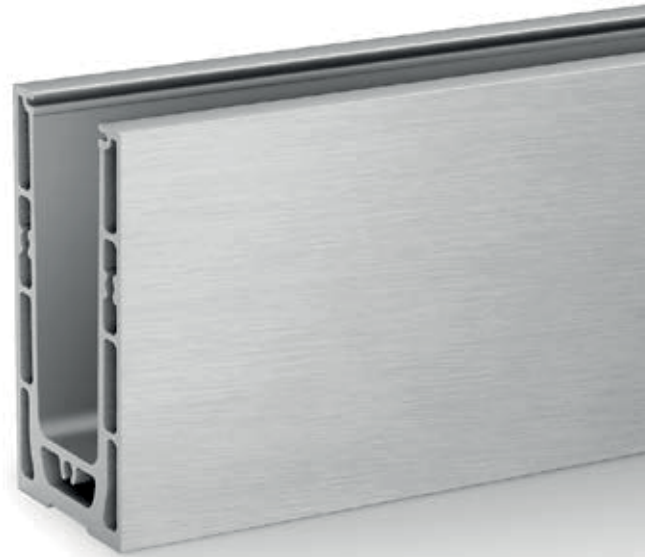

Looking for a solution that lets you quickly mount glass up to 21.52 mm thick, and which also gives you the ability to align each glass panel individually? Easy Glass® Smart+ is the answer! This new base channel incorporates the adjustable Q-disc® System for simple glass alignment.

52

NEW 2023

Easy Glass® Strong

An ultra-strong base channel with maximum adjustability thanks to our innovative Q-disc® System – that is what you get with the new Easy Glass® Strong glass railing system. The combination of strength and ease of use makes it ideal for stadiums, airports, shopping malls and other public locations.