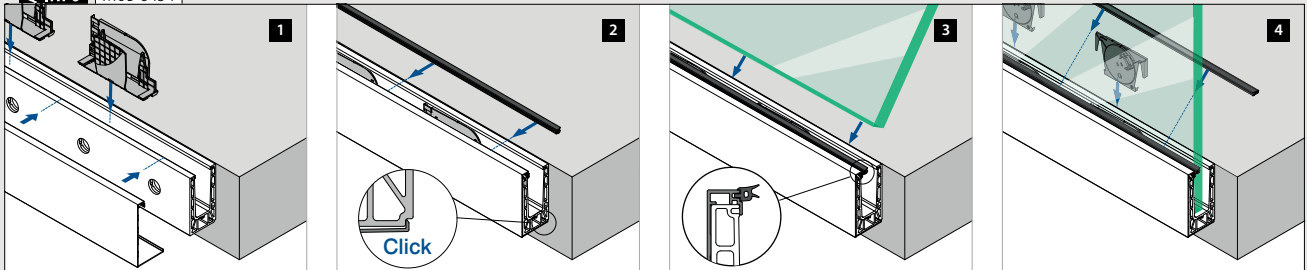

Q-INFO MOD 8434