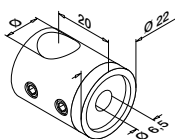

Chest rails Ø12 - MOD 0831 / 0832 / 0833

Please refer to the respective certificates and static calculations for specifications such as mounting details.

Infills

Bar holders

Right

MOD 0832

316	Satin				
OUTDOOR	Ø			€/ pc.	
140832-000-12	12	QS-16	4	6,55	

MOD 0833

316	Satin				
OUTDOOR	Ø			€/ pc.	
140833-000-12	12	QS-16	4	6,55	

MOD 0831

316	Satin				
OUTDOOR	Ø			€/ pc.	
140831-000-12	12	QS-16	4	6,55	

Infills

End caps

In combination with MOD 0831 and MOD 1900

MOD 1759 - EASY HIT®

316	Satin				
OUTDOOR				€/ pc.	
141759-112-12		4		4,75	

NEW

Q-INFO MOD 1759

Q-INFO