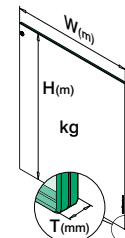

Q-glass is directly available from stock.

SELL OUT Only while supplies last.

Q-INFO

Calculation

$$H (m) \times W (m) \times 2,5 \times T_g (mm) = kg$$

Example

H	W	T
1,1 m	1,0 m	16 mm
1,1 x 1,0 x 2,5 x 16 = 44,00 kg		