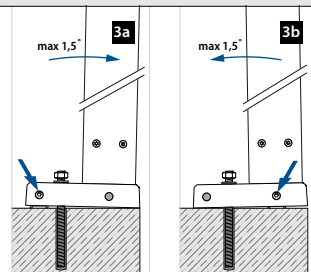

Base flanges, top mount

MOD 9026

Aluminium	Mill finish		€ / pc.
169026-009-01-00	461 - 467	1	25,40
Aluminium	Brushed, anodised		
OUTDOOR			
169026-009-01-18	461 - 467	1	29,30
Aluminium	Powder coated RAL 7016, textured		
OUTDOOR			
169026-009-01-33	461 - 467	1	28,00
Aluminium	Black Line		
OUTDOOR			
NEW 169026-009-01-82	461 - 467	1	28,00

MOD 9026

Aluminium	Mill finish		€ / pc.
169026-009-02-00	461 - 467	1	25,40
Aluminium	Brushed, anodised		
OUTDOOR			
169026-009-02-18	461 - 467	1	29,30
Aluminium	Powder coated RAL 7016, textured		
OUTDOOR			
169026-009-02-33	461 - 467	1	28,00
Aluminium	Black Line		
OUTDOOR			
NEW 169026-009-02-82	461 - 467	1	28,00

MOD 9026

Aluminium	Mill finish		€ / pc.
169026-009-91-00	461 - 467	1	25,40
Aluminium	Brushed, anodised		
OUTDOOR			
169026-009-91-18	461 - 467	1	29,30
Aluminium	Powder coated RAL 7016, textured		
OUTDOOR			
169026-009-91-33	461 - 467	1	28,00
Aluminium	Black Line		
OUTDOOR			
NEW 169026-009-91-82	461 - 467	1	28,00

MOD 9026

Aluminium	Mill finish		€ / pc.
169026-009-92-00	461 - 467	1	25,40
Aluminium	Brushed, anodised		
OUTDOOR			
169026-009-92-18	461 - 467	1	29,30
Aluminium	Powder coated RAL 7016, textured		
OUTDOOR			
169026-009-92-33	461 - 467	1	28,00
Aluminium	Black Line		
OUTDOOR			
NEW 169026-009-92-82	461 - 467	1	28,00