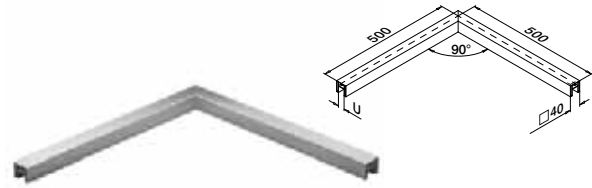

MOD 5124

Accessories

U = 24 mm

For monolithic glass	T		€/pc.
205124-050-08	8 - 10	L = 5 m	47,80
205124-050-11	12	L = 5 m	47,80
205124-050-15	15	L = 5 m	47,80
205124-050-19	19	L = 5 m	47,80

For laminated glass

205124-050-08	8,76 - 10,76	L = 5 m	47,80
205124-050-11	11,52 - 13,52	L = 5 m	47,80
205124-050-17	16,76 - 17,52	L = 5 m	47,80
NEW 205124-050-92	20,76 - 21,52	L = 5 m	47,80

Handrails

Corners

Square ☐