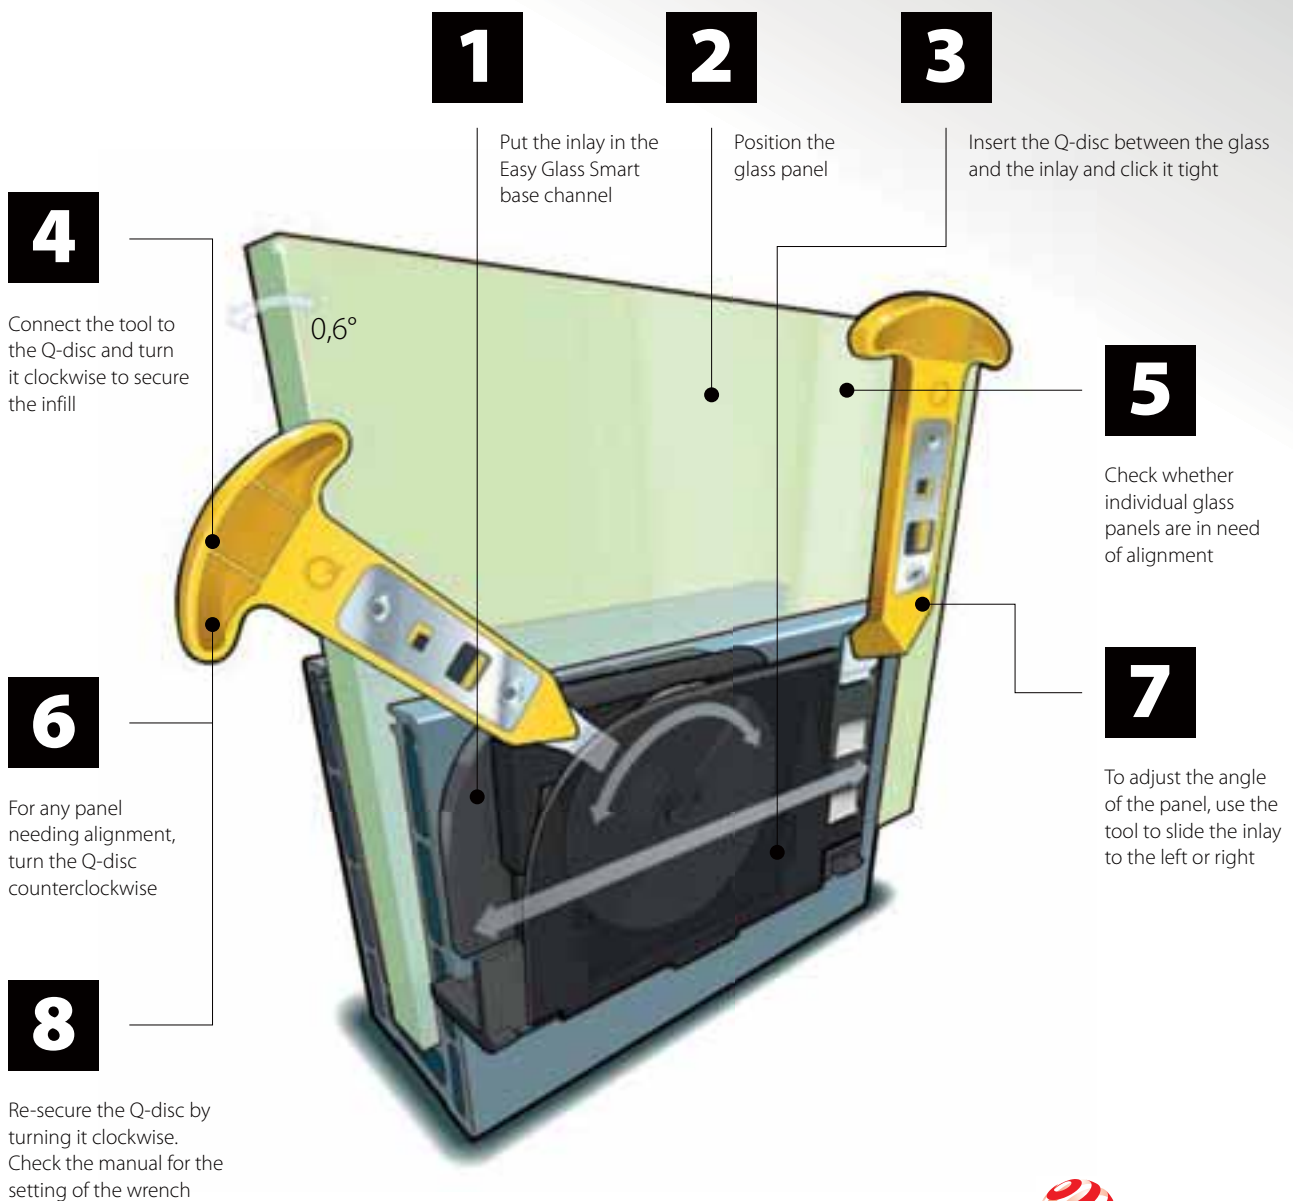

Find all information about Easy Glass Smart online:

<https://q-ne.ws/Smart23>

EASY GLASS® SMART

red dot winner 2020
innovative product

Unbeatable ease of installation

Easy Glass® Smart works with the revolutionary Q-disc® System. The combination of the inlay and the all-important Q-disc enables extremely fast glass installation. Mount the base channel, position the glass and then – with just one simple hand movement – securely fix each panel in place. With the adjustable version of the Q-disc System, you can even vertically align each individual glass panel. An extra feature is the Easy Glass trim, which enables a seamless connection with the floor. It's a stylish finish that also provides the railing with greater material protection.

Smart Y Fascia mount

- For unfinished floors
- Can be installed at or beyond the edge of a surface
- Base channel cladding available

ADJUSTABLE Q-DISC® SYSTEM

SLIDE AND ALIGN!

HOW IT WORKS:

reddot winner 2020
innovative product