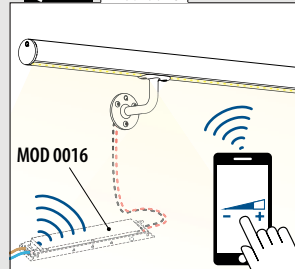

Q-INFO MOD 0016