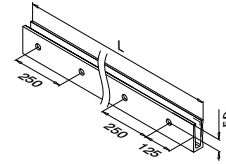

MOD 8030

Aluminium Brushed, anodised

OUTDOOR

SELL OUT	168030-050-00-18	■ 461 - 467	L = 5 m	€/ pc.
				682,75