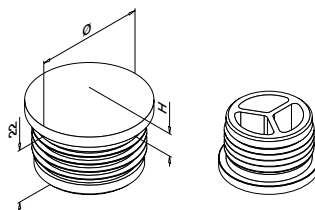

End caps

MOD 5729 - EASY HIT®

304 Satin

INDOOR	For tube Ø		€/ pc.
135729-233-12	33,7 x 2,0	2	4,25
135729-242-12	42,4 x 2,0	2	4,55
SELL OUT 135729-042-12	42,4 x 2,6	2	4,55
135729-248-12	48,3 x 2,0	2	4,65
135729-048-12	48,3 x 2,6	2	4,65
SELL OUT 135729-060-12	60,3 x 2,0	2	5,70

316 Satin

OUTDOOR			€/ pc.
145729-233-12	33,7 x 2,0	2	5,60
145729-242-12	42,4 x 2,0	2	5,80
SELL OUT 145729-042-12	42,4 x 2,6	2	5,80
145729-248-12	48,3 x 2,0	2	6,00
145729-048-12	48,3 x 2,6	2	6,00

MOD 5732 - EASY HIT®

304 Satin

INDOOR	For tube Ø		€/ pc.
135732-233-12	33,7 x 2,0	2	4,25
135732-242-12	42,4 x 2,0	2	4,55
SELL OUT 135732-042-12	42,4 x 2,6	2	4,55
135732-248-12	48,3 x 2,0	2	4,65
135732-048-12	48,3 x 2,6	2	4,65

304 Black Line

INDOOR

NEW 135732-242-82	42,4 x 2,0	2	5,90

316 Satin

OUTDOOR

145732-233-12	33,7 x 2,0	2	5,60
145732-242-12	42,4 x 2,0	2	5,80
SELL OUT 145732-042-12	42,4 x 2,6	2	5,80
145732-248-12	48,3 x 2,0	2	6,00
145732-048-12	48,3 x 2,6	2	6,00

MOD 5730 - EASY HIT®

304 Satin

INDOOR	For tube Ø	H		€/ pc.
135730-233-12	33,7 x 2,0	17	2	4,85
135730-242-12	42,4 x 2,0	21	2	5,05
SELL OUT 135730-042-12	42,4 x 2,6	21	2	5,05
SELL OUT 135730-248-12	48,3 x 2,0	24	2	5,85

316 Satin

OUTDOOR				€/ pc.
145730-242-12	42,4 x 2,0	21	2	6,55

MOD 5729 - EASY HIT®

Plastic Stainless steel effect

INDOOR	For tube Ø	H		€/ pc.
155729-233	33,7 x 2,0	8	2	2,65
155729-242	42,4 x 2,0	9	2	2,70
155729-248	48,3 x 2,0	9	2	2,75

MOD 0729

304 Satin

INDOOR	For tube Ø	H		€/ pc.
SELL OUT 130729-242-10	42,4 x 2,0	9	2	5,65

316 Mirror polished

OUTDOOR				€/ pc.
140729-242-10	42,4 x 2,0	9	2	8,05

Q-INFO MOD 5729 / 5730 / 5732

Q-INFO MOD 0729