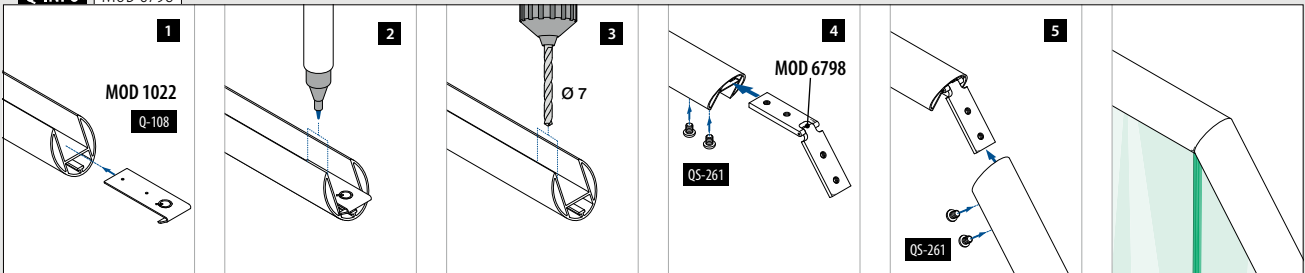

166798	QS-261 476	2	€ / pc.	11,70
--------	------------	---	---------	-------

Q-INFO MOD 6311

Q-INFO MOD 6797

Q-INFO MOD 6798

Q-INFO MOD 6798

Upwards

Cut	45°	40°	35°	30°	25°	20°	15°	10°	5°	0°
Outer angle	90°	100°	110°	120°	130°	140°	150°	160°	170°	180°
Distance to edge (x)	30,5	30,0	29,5	29,0	28,5	28,0	27,5	27,0	27,0	26,5