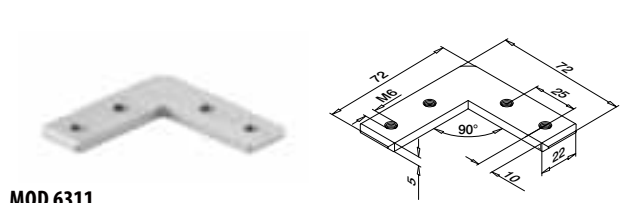

MOD 6311
Aluminium Mill finish
166311-339 QS-261 476 2 € / pc. 11,15