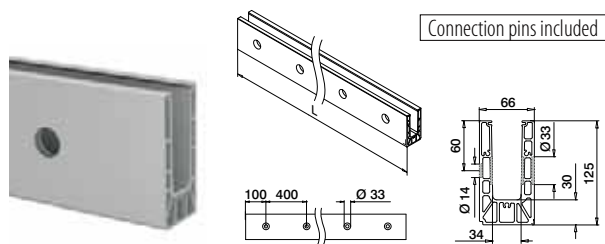

Safety glass: ■ 164 - 165

For adjustable glass fixings
X = variable
Y = 28,5
H = 35

For non-adjustable glass fixings
X = 18,5
Y = variable
H = 33

Q-disc® System: ■ 31, 32

All anchors: ■ 461 - 467

Please refer to the respective certificates and static calculations for specifications such as mounting details, glass dimensions and glass types.