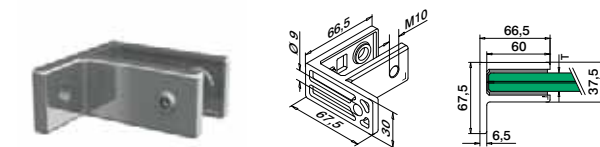

MOD 0293

316	Satin			
OUTDOOR		T		€/ pc.
140293-22-12	See T in MOD 5091	2		27,95

NEW

Infills

Rubber inlays for MOD 0291 / 0292 / 0293 (aluminium)

4 pcs for MOD 0291 and 0292
2 pcs for MOD 0293
Glass fixing screws included

MOD 5092

Accessories				
For laminated glass	T			€/ pc.
205092-18	16,76 + 17,52	4		0,95
205092-22	20,76 + 21,52	4		0,95

NEW

Infills

Rubber inlays for MOD 0291 / 0292 / 0293 (stainless steel)

4 pcs for MOD 0291 and 0292
2 pcs for MOD 0293
Glass fixing screws included

MOD 5091

Accessories				
For laminated glass	T			€/ pc.
205091-18	16,76 + 17,52	4		0,95
205091-22	20,76 + 21,52	4		0,95

NEW