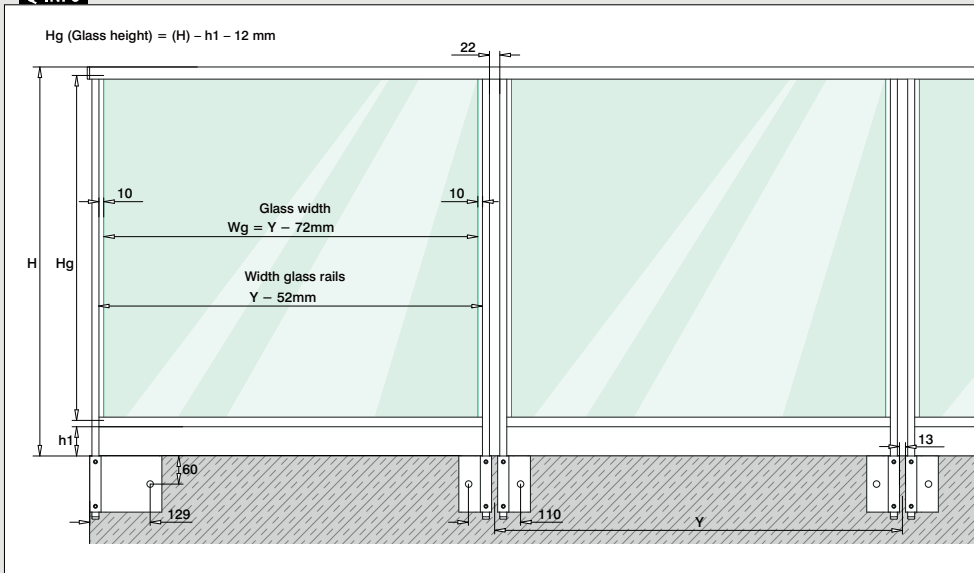

Baluster posts, fascia mount

Please refer to the respective certificates and static calculations for specifications such as mounting details, glass dimensions and glass types.

Calculations – baluster posts, fascia mount

Railing height (H) + 140 mm = baluster post height (Hp)

Railing height (H)	Baluster post height (Hp)
900 mm	1040 mm
1000 mm	1140 mm
1100 mm	1240 mm
1200 mm	1340 mm

MOD 0561

Aluminium	Mill finish	Hp		€/ pc.
160561-104-00		1040	1	28,25
160561-114-00		1140	1	28,95
160561-124-00		1240	1	31,30
160561-134-00		1340	1	32,50
Aluminium	Brushed, anodised			
OUTDOOR				
160561-104-18		1040	1	32,50
160561-114-18		1140	1	33,30
160561-124-18		1240	1	36,10
160561-134-18		1340	1	37,45
Aluminium	Powder coated RAL 7016			
OUTDOOR				
160561-104-33		1040	1	31,10
160561-114-33		1140	1	31,85
160561-124-33		1240	1	34,50
160561-134-33		1340	1	35,75

Q-INFO

Q-INFO