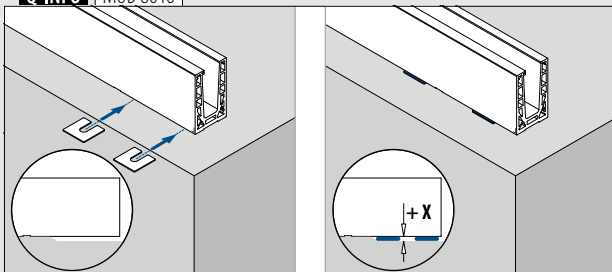

Q-INFO MOD 8616