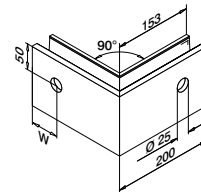

MOD 8031

Aluminium Brushed, anodised

OUTDOOR

SELL OUT	168031-01-18	W 100*	■ 461 - 467	1	€/ pc.
					129,85

MOD 8031

Aluminium Brushed, anodised

OUTDOOR

SELL OUT	168031-02-18	W 100*	■ 461 - 467	1	€/ pc.
					129,85

*Hole positionings can deviate due to production method.