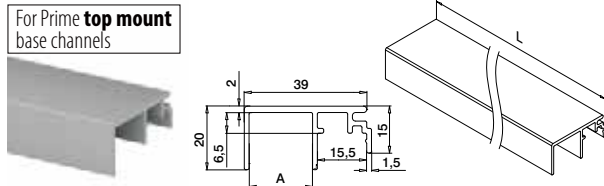

MOD 6970

Aluminium	Mill finish		€/pc.
166970-003-50-00	A	L = 5 m	51,45
Aluminium	Brushed, anodised		
OUTDOOR			
166970-003-50-18	3	L = 5 m	57,10

PREFIX

For Prime top mount base channels