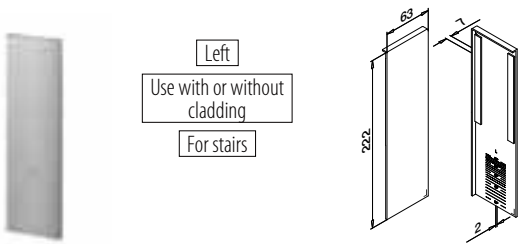

MOD 8132

Aluminium Brushed, anodised

OUTDOOR	Tape		€/ pc.
168132-01-18	Prefixed	1	34,05

SELL OUT

MOD 8132

Aluminium Brushed, anodised

OUTDOOR	Tape		€/ pc.
168132-02-18	Prefixed	1	34,05

SELL OUT