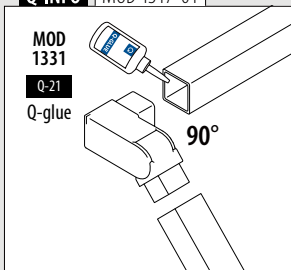

Q-INFO MOD 4317-01