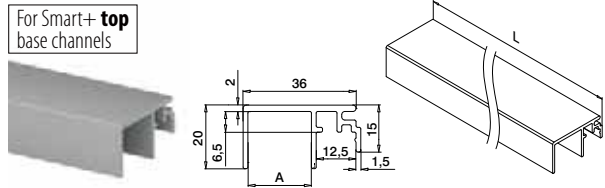

NEW

PREFIX

For Smart+ top base channels

MOD 6972

Aluminium	Mill finish		€/ pc.
166972-003-50-00	A 3 L = 5 m		51,45
Aluminium	Brushed, anodised		
OUTDOOR			
166972-003-50-18	A 3 L = 5 m		57,10

PREFIX

For Smart+ top base channels