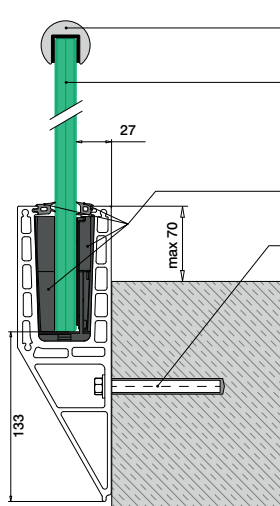

Base channels, fascia mount

- Optional: Cap rails: ■ 173 - 189
- Edge protection: ■ 170 - 172
- Safety glass: ■ 164 - 165
- Q-disc® System: ■ 67
- All anchors: ■ 461 - 467

Please refer to the respective certificates and static calculations for specifications such as mounting details, glass dimensions and glass types.