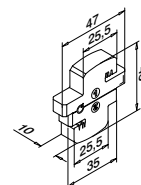

Trim, intermediate rubber