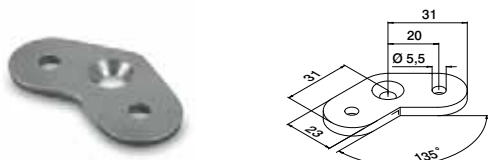

MOD 1801

304 Satin				
INDOOR				€/pc.
SELL OUT 131801-000	QS-48 476 / QS-10 476		8	3,80

For round tube