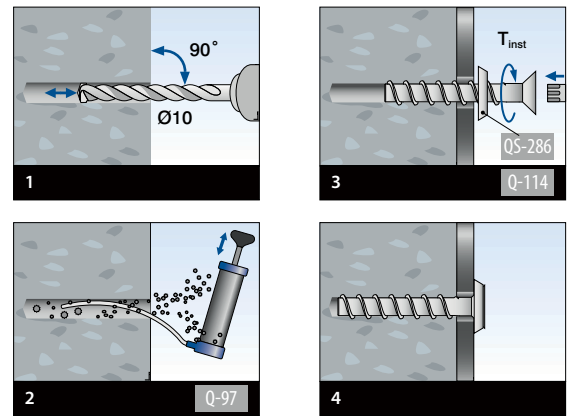

Q-INFO MOD 4300

Assembly instruction Q-anchor Q BSZ SK 10x100 + 10x120 (A4)

MOD 4260

316

OUTDOOR	QS	d	Ø	L	Box	€/50 pcs.	
SELL OUT	244260-180	QS-213	7	Ø 10	80	50	135,00