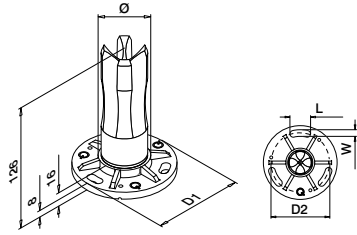

Posts

Base flanges

For glue connection