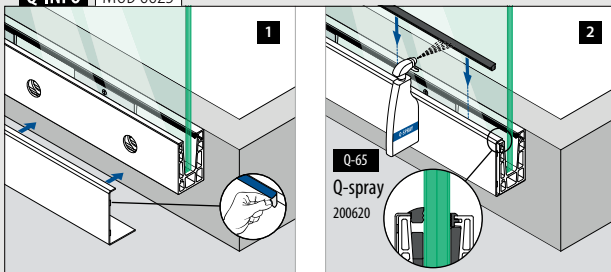

*Order MOD 1360 (tape)

Accessories

Acrylic adhesive tape

MOD 1360

Accessories	Q	W	L		€/ pc.
201360	Q-53	9	33 m (for 11 m cladding)	1	53,80

Q-INFO MOD 6625

Q-INFO MOD 6625-050-00 / 1360

Q-INFO Aluminium