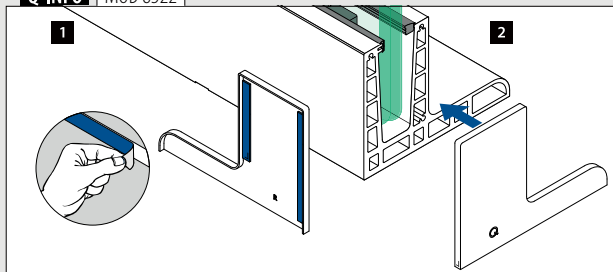

Q-INFO MOD 8522