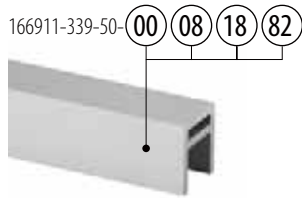

MOD 6911

Aluminium Mill finish

	U		€/pc.
166911-339-50-00	24	L = 5 m	153,05

Aluminium Matt silver effect, anodised

166911-339-50-08	24	L = 5 m	164,70

Aluminium Brushed, anodised

166911-339-50-18	24	L = 5 m	181,15

Aluminium Black Line

166911-339-50-82	24	L = 5 m	198,95

International Design Model Protection