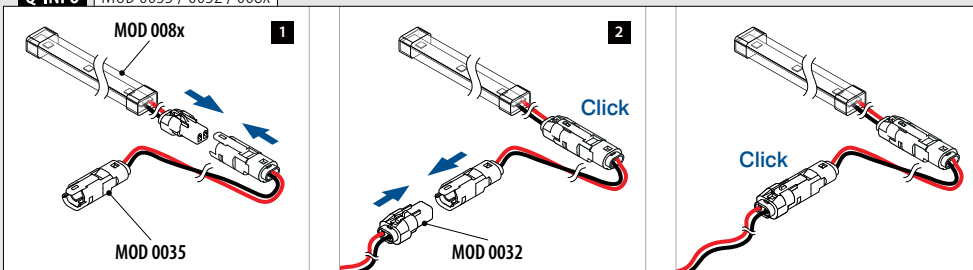

Q-INFO | MOD 0035 / 0032 / 008x