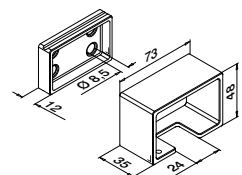

Aluminium Brushed, anodised

OUTDOOR

166734-654-18	65 x 40	2	14,75