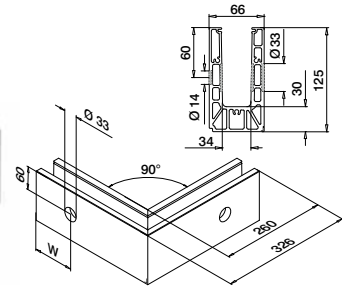

MOD 8231

Aluminium	Mill finish	W	■ 461 - 467	1	€/ pc.
168231-01-00		100*			120,30
Aluminium	Brushed, anodised				
OUTDOOR					
168231-01-18		100*	■ 461 - 467	1	127,45

International Design Model Protection

*Hole positionings can deviate due to production method.

Outer corner