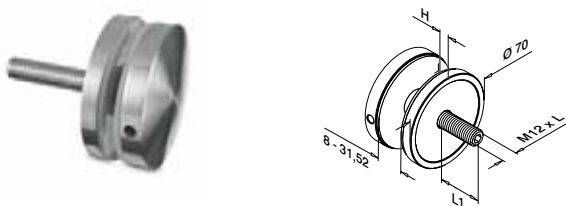

Point glass adapters

Ø 70

MOD 0748

316 Satin		H	L	L1	☐	€/pc.
OUTDOOR						
140748-010-12		10	70	17 - 41	2	32,20