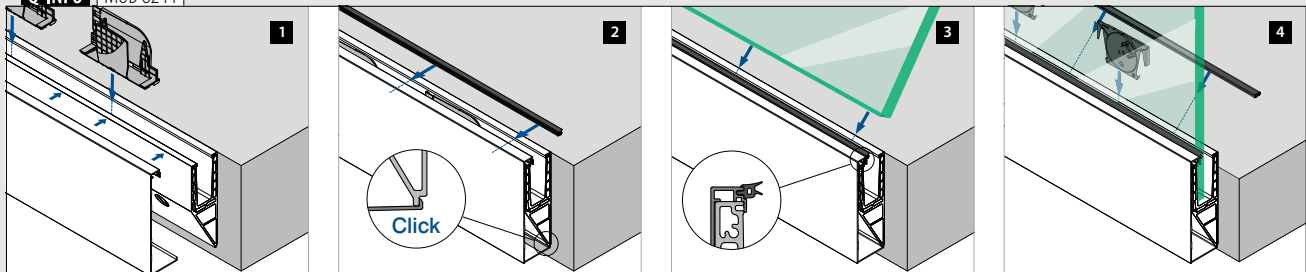

Q-INFO MOD 8244