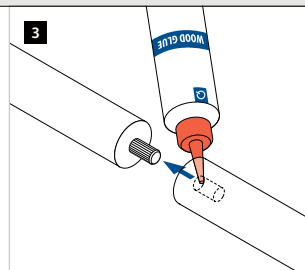

Q-INFO | MOD 0950 / 0203