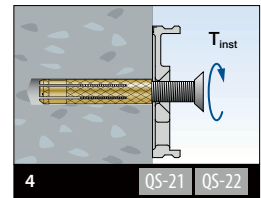

Q-INFO MOD 0851

SELL OUT Only while supplies last.