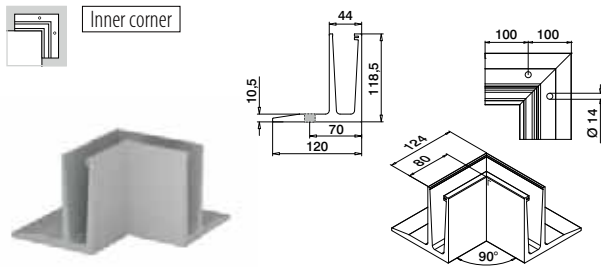

Railing bases

Corners, top mount

MOD 8021

Aluminium Brushed, anodised

OUTDOOR

SELL OUT	168021-01-18	■ 461 - 467	1	€/pc.
				193,90