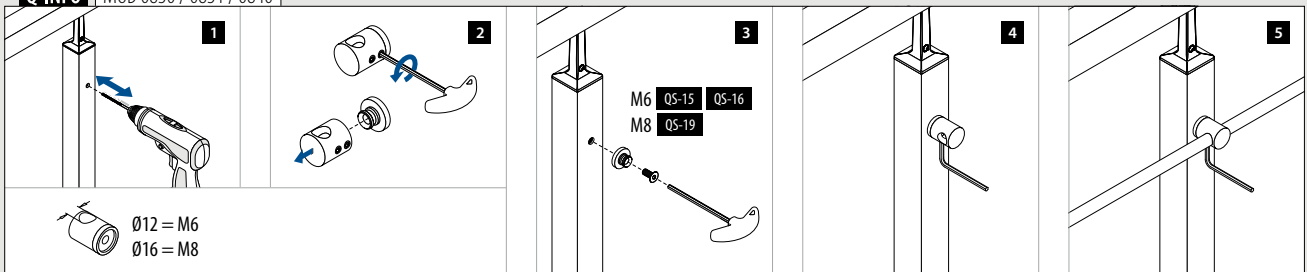

Crossbar holders

For flat tube

MOD 0830

304 Satin					
INDOOR		Ø			€/pc.
130830-000-12	12	QS-15	476	4	3,10
316 Satin					
OUTDOOR					
140830-000-12	12	QS-16	476	4	5,35

For flat tube

MOD 0831

304 Satin					
INDOOR		Ø			€/pc.
130831-000-12	12	QS-15	476	4	3,50
316 Satin					
OUTDOOR					
140831-000-12	12	QS-16	476	4	6,55

For flat tube

MOD 0840

304 Satin					
INDOOR		Ø			€/pc.
130840-000-12	16	QS-19	476	4	5,85

For flat tube

MOD 0832

304 Satin					
INDOOR		Ø			€/pc.
130832-000-12	12	QS-15	476	4	3,50
316 Satin					
OUTDOOR					
140832-000-12	12	QS-16	476	4	6,55

For flat tube

MOD 0833

304 Satin					
INDOOR		Ø			€/pc.
130833-000-12	12	QS-15	476	4	3,50
316 Satin					
OUTDOOR					
140833-000-12	12	QS-16	476	4	6,55

Q-INFO MOD 0830 / 0831 / 0840