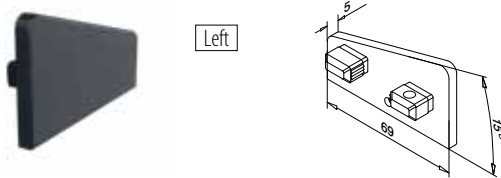

End caps for handrail profiles

Left

MOD 5744

Aluminium	Mill finish		€/ pc.
165744-01-00		2	19,50
Aluminium	Brushed, anodised		
OUTDOOR			
165744-01-18		2	22,30
Aluminium	Powder coated RAL 7016, textured		
OUTDOOR			
165744-01-33		2	21,50
Aluminium	Black Line		
OUTDOOR			
165744-01-82		2	21,50

NEW