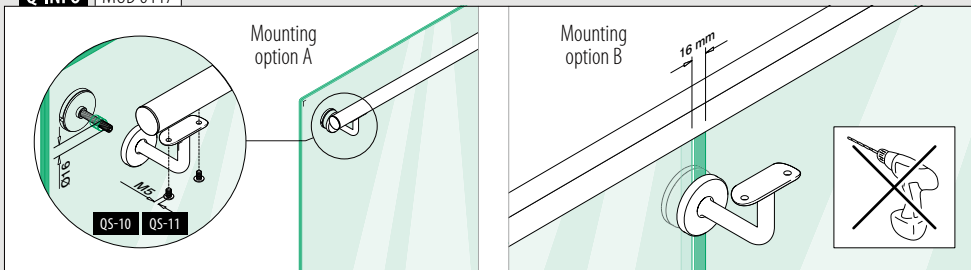

Compatible with MOD 0303 connectors

For round tube

MOD 0117

316

Mirror polished

OUTDOOR	Ø			€/pc.	
140117-042-10	42,4	QS-11	476	2	32,65
140117-048-10	48,3	QS-11	476	2	32,65

Q-INFO MOD 0770

Q-INFO MOD 0117