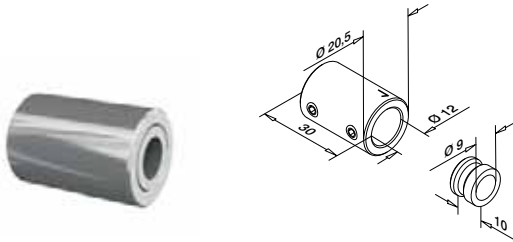

Wall flanges