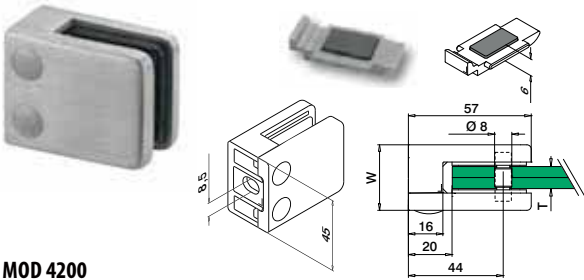

Glass clamps - MOD 4200

For flat tube

Security plate included