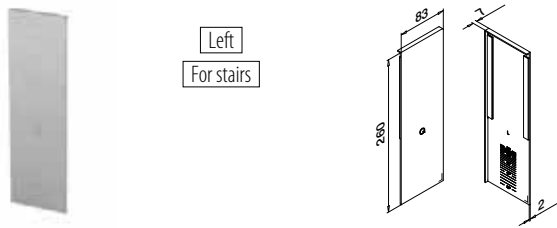

Left

For stairs

MOD 8533

Aluminium	Brushed, anodised		
OUTDOOR	Tape		€/ pc.
168533-01-18	Prefixed	1	52,55