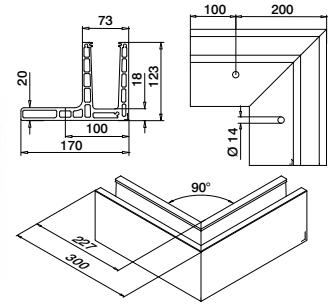

MOD 8421

Aluminium	Brushed, anodised			
OUTDOOR				€/ pc.
168421-01-18		461 - 467	1	193,90