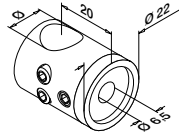

MOD 0830

304 Satin					
INDOOR		Ø			€/pc.
130830-000-12	12	QS-15	476	4	3,10
316 Satin					
OUTDOOR					
140830-000-12	12	QS-16	476	4	5,35

For flat tube