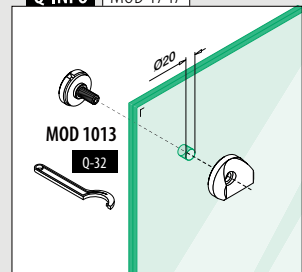

Q-INFO MOD 1747

6

ACCESSORIES

Q-screw / Q-anchor overview	460
Find the right anchor	461 - 467
Anchors	468 - 471
Screws	472 - 476
Fixing materials	477 - 478
Spare materials for glass clamps / adapters	479
Drilling and tapping	480 - 481
Mounting accessories	482 - 485
Care and maintenance	486
Tools	487 - 489
Symbol index	491