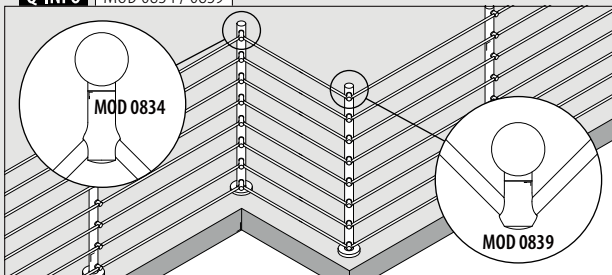

Crossbar holders

Bar mounting

MOD 0827

304 Satin

INDOOR	D	Ø	4	€/pc.
130827-012	12	12	4	8,20
130827-016	16	12	4	8,20

INFILLS - BAR AND TUBE

BALUSTER RAILING SYSTEMS

SELL OUT Only while supplies last.

Q-INFO MOD 0834 / 0839