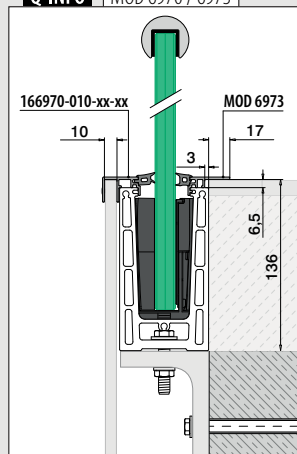

Q-INFO MOD 6970 / 6973