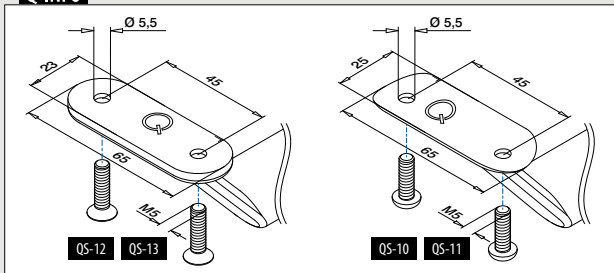

International Design Model Protection

Q-INFO

Q-INFO

For flat tube to round tube
Adjustable height

MOD 0147

304 Satin

SELL OUT	INDOOR	Ø			€/pc.	
130147-044	42,4 / 48,3	QS-21	476 / QS-25	476	2	20,75

316 Satin