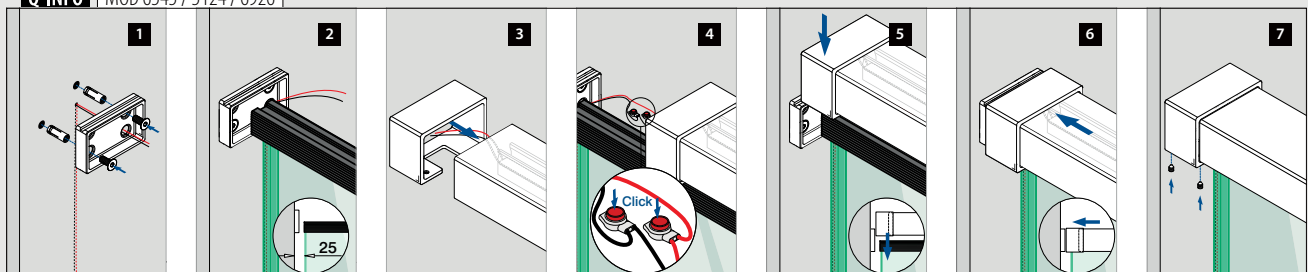

Aluminium Brushed, anodised

OUTDOOR

166545-654-18	65 x 40	QS-55 ■ 474 / QS-20 ■ 476	2	24,80
---------------	---------	---------------------------	---	-------

International Design Model Protection

Q-INFO MOD 6545 / 5124 / 6926