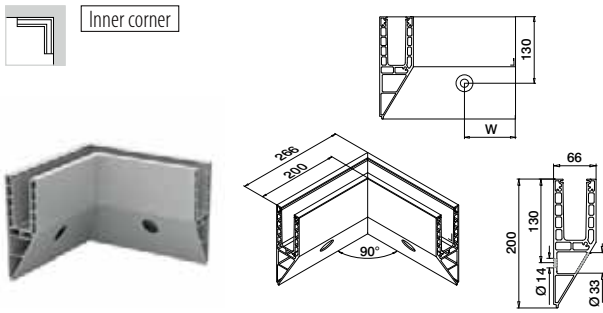

Corners, fascia mount

MOD 8241

Aluminium	Brushed, anodised			
OUTDOOR	W			€/ pc.
168241-01-18	100*	461 - 467	1	194,40

International Design Model Protection