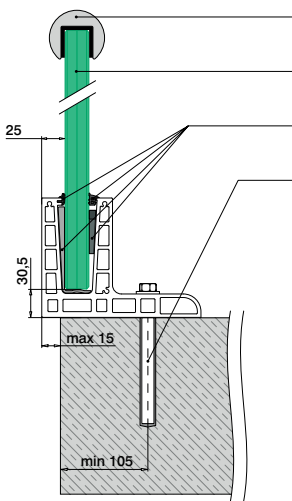

Base channels, top mount

- Optional: Cap rails: ■ 173 - 189
- Edge protection: ■ 170 - 172
- Safety glass: ■ 164 - 165
- Safety Wedge System: ■ 122
- All anchors: ■ 461 - 467

Please refer to the respective certificates and static calculations for specifications such as mounting details, glass dimensions and glass types.