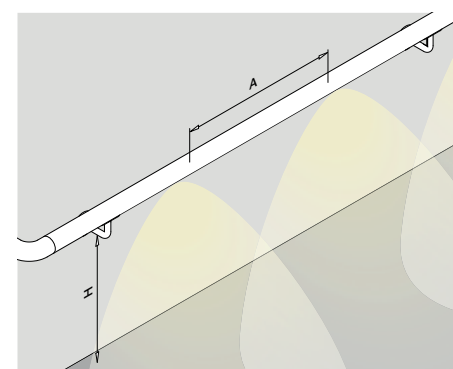

Q-INFO

Luminous efficacy on floor/staircase of a 900 mm high handrail

Height (mm) from ffl (finished floor level): 900mm

Distance from wall (mm)	Distance (A) between LED spotlights (mm)	Distance (A) between LED spotlights (mm)					
		400		600		1000	
		IP20	IP66	IP20	IP66	IP20	IP66
0	0	52 lx	56 lx	35 lx	37 lx	20 lx	22 lx
600	600	32 lx	35 lx	22 lx	24 lx	13 lx	14 lx

We recommend 600 mm distance between LED spotlights to get the best luminous efficacy.

Any lighting calculations shown should be taken as a guide only, as all site conditions/lighting codes are different. It is strongly recommended that you consult with a lighting consultant or electrical engineer to determine the exact requirements for your project.