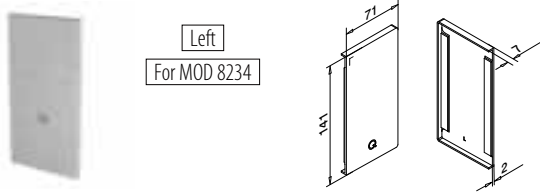

End caps, fascia mount

Left
For MOD 8234

MOD 8232

Aluminium Mill finish

	Tape		€/ pc.
168232-41-00	Prepacked	1	28,90

Aluminium Brushed, anodised

	Tape		€/ pc.
168232-41-18	Prefixed	1	33,90

NEW