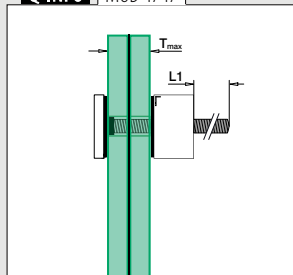

Q-INFO 316

Mirror polished Satin

SELL OUT Only while supplies last.

Q-INFO MOD 4762

Q-INFO MOD 4747

Q-INFO MOD 4747

Q-INFO MOD 4747

Q-INFO MOD 4762