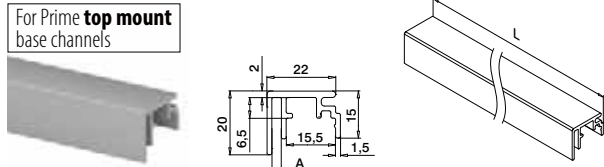

MOD 6979

Aluminium	Mill finish		€/pc.
166979-002-50-00		L = 5 m	46,85
Aluminium	Brushed, anodised		
OUTDOOR			
166979-002-50-18		L = 5 m	52,50

NEW

PREFIX

For Prime top mount base channels

MOD 6970

Aluminium	Mill finish		€/pc.
166970-003-50-00	A	L = 5 m	51,45
Aluminium	Brushed, anodised		
OUTDOOR			
166970-003-50-18	3	L = 5 m	57,10