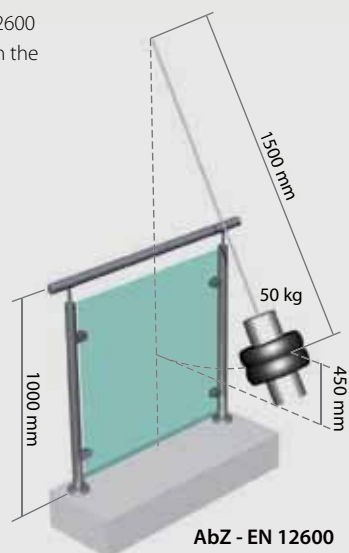

CRYSTAL CLEAR, ABSOLUTELY SAFE

Although you may think of glass as a fragile material, it is actually extremely strong. This makes it an excellent choice for a railing infill. And when you combine it with Q-railing's highly robust glass infill holders, you have a practically indestructible railing. We know because we have tried! At our in-house testing facility, we continually subject our products to rigorous tests. In addition, extensive testing is carried out by certified independent testing institutions and leading authorities.

As a result, you can expect our glass clamps – tested in accordance with the EN-12600 international standards – to resist dynamic loads of up to 50 kg. This is true, whether you choose to combine them with toughened, laminated glass or monolithic glass (6 - 21,52 mm). Both options comply with international DIN- and BS-standards, and are AbZ approved.

CERTIFICATION

Our glass clamps have been tested according to the DIN/EN 12600 testing method, resulting in the German AbZ approval.