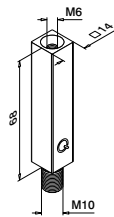

MOD 4727

304

Satin

INDOOR	For tube □			€/ pc.
134727-12	40 x 40 x 2,0	QS-26	2	10,60

316

Satin

OUTDOOR	For tube □			€/ pc.
144727-12	40 x 40 x 2,0	QS-27	2	14,30

MOD 4811

304

Satin

INDOOR			€/ pc.
134811	QS-48	2	7,60

MOD 1810
 341

MOD 1801
 341

MOD 1802
 341