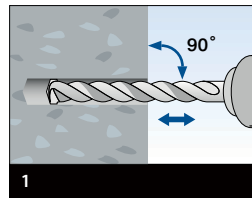

Q-INFO MOD 0851

SELL OUT Only while supplies last.