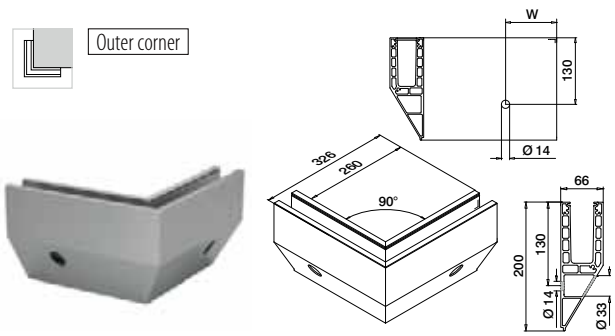

Corners, fascia mount

Aluminium	Brushed, anodised			
OUTDOOR	W			€/ pc.
168241-01-18	100*	461 - 467	1	194,40

International Design Model Protection

MOD 8241

Aluminium	Brushed, anodised			
OUTDOOR	W			€/ pc.
168241-02-18	100*	461 - 467	1	194,40

International Design Model Protection

*Hole positionings can deviate due to production method.

End caps, fascia mount

Aluminium	Mill finish			
	Tape			€/ pc.
168242-01-00	Prepacked	1		45,75
Aluminium	Brushed, anodised			
OUTDOOR				
168242-01-18	Prefixed	1		50,25

Left
Use without cladding

Aluminium	Mill finish			
	Tape			€/ pc.
168242-02-00	Prepacked	1		45,75
Aluminium	Brushed, anodised			
OUTDOOR				
168242-02-18	Prefixed	1		50,25

Right
Use without cladding

Aluminium	Brushed, anodised			
OUTDOOR	Tape			€/ pc.
168243-01-18	Prefixed	1		79,50

Left
Use with or without cladding MOD 8245
For stairs

Aluminium	Brushed, anodised			
OUTDOOR	Tape			€/ pc.
168243-02-18	Prefixed	1		79,50

Right
Use with or without cladding MOD 8245
For stairs

Q-INFO MOD 8242 / 8243

Q-INFO MOD 8243