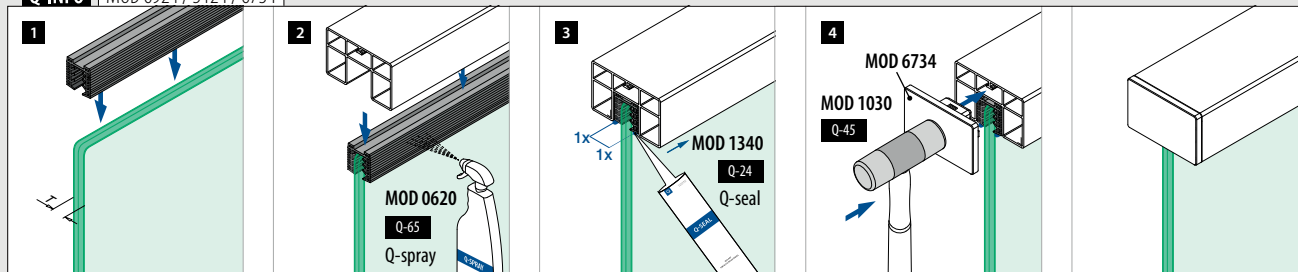

Handrails

Cap rails

Rectangular ☐

166924-654-50-00 (00) (08)

MOD 6924

Aluminium Mill finish

	U			€/pc.
166924-654-50-00	24	65 x 40	L = 5 m	178,05

Aluminium Matt silver effect, anodised

OUTDOOR

166924-654-50-08	24	65 x 40	L = 5 m	202,25

International Design Model Protection

Handrails

End caps

Rectangular ☐

MOD 6734 - EASY HIT®

Aluminium Mill finish

	For		€/pc.
166734-654-00	65 x 40	2	10,15

Aluminium Matt silver effect, anodised

OUTDOOR

166734-654-08	65 x 40	2	12,45

International Design Model Protection

Handrails

Rubber inlays

MOD 5124

Accessories

U = 24 mm

For monolithic glass	T		€/pc.
205124-050-08	8 - 10	L = 5 m	47,80
205124-050-11	12	L = 5 m	47,80
205124-050-15	15	L = 5 m	47,80
205124-050-19	19	L = 5 m	47,80

For laminated glass

205124-050-08	8,76 - 10,76	L = 5 m	47,80
205124-050-11	11,52 - 13,52	L = 5 m	47,80
205124-050-17	16,76 - 17,52	L = 5 m	47,80
NEW 205124-050-92	20,76 - 21,52	L = 5 m	47,80

Handrails

Wall flanges

Rectangular ☐

MOD 6545

Aluminium Mill finish

	For		€/pc.
166545-654-00	65 x 40	QS-55 474 / QS-20 476	2 19,05

International Design Model Protection

SELL OUT Only while supplies last.

Q-INFO MOD 6924

Q-INFO Aluminium

Q-INFO MOD 6924

Add LED lighting (Linear Light) by using MOD 6926 cap rail

Q-INFO MOD 6924 / 5124 / 6734