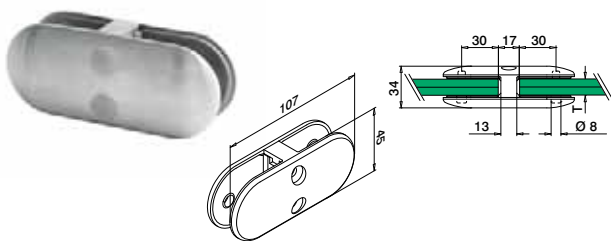

Security pins

MOD 5015

Accessories				
	L			€/ pc.
205015-25	25	4		1,65

Q-INFO MOD 5501

Glass connectors - MOD 2870 / 2880 / 2890

MOD 2870

304	Satin			
INDOOR		T		€/ pc.
132870-13-12		See T in MOD 5028	2	27,80
316	Satin			
OUTDOOR				
142870-13-12		See T in MOD 5028	2	34,75