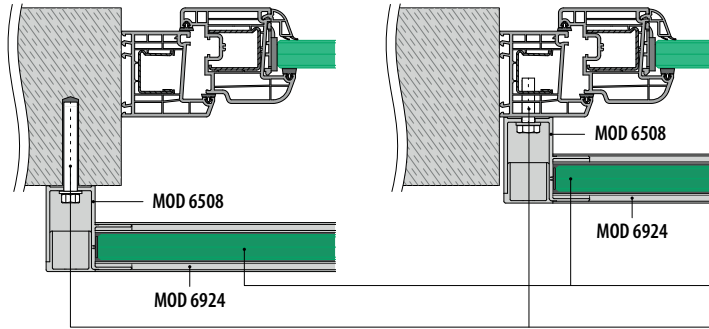

Easy Glass® MOD 6508

Facade mounting

Frame mounting