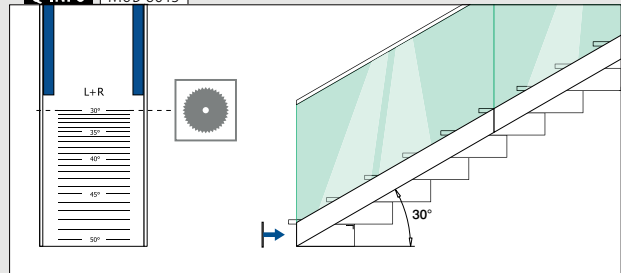

Q-INFO MOD 8613