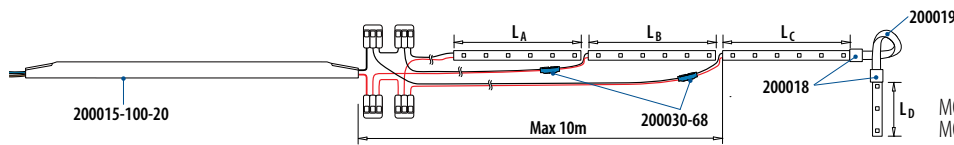

MOD 0070/0071
 $L_A + L_B + L_C \leq 5,00 \text{ m}$

3A

MOD 0070/0071
 $L_A \leq 5,00 \text{ m}$
 $L_B \leq 5,00 \text{ m}$
 $L_C + L_D \leq 5,00 \text{ m}$
MOD 0070: $L_A + L_B + L_C + L_D \leq 20,00 \text{ m}$
MOD 0071: $L_A + L_B + L_C + L_D \leq 15,00 \text{ m}$

3B