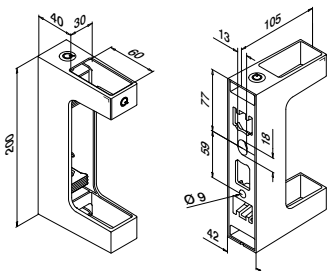

Baluster brackets