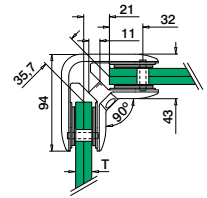

MOD 2870

316 Satin			
OUTDOOR	T		€/ pc.
142870-22-12	See T in MOD 5028	2	38,60

International Design Model Protection