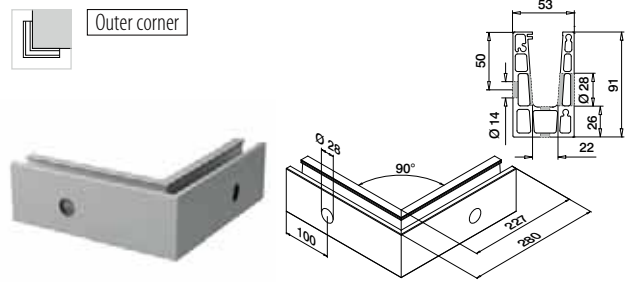

Base channels, fascia mount

Please refer to the respective certificates and static calculations for specifications such as mounting details, glass dimensions and glass types.

MOD 6620

Aluminium	Mill finish	X		€/ pc.
166620-050-00-00		100	461 - 467 L = 5 m	431,65
Aluminium	Brushed, anodised			
166620-050-00-18		100	461 - 467 L = 5 m	461,20

International Design Model Protection

Corners, fascia mount

MOD 6621

Aluminium	Brushed, anodised			€/ pc.
166621-01-18		1	461 - 467	109,70

MOD 6621

Aluminium	Brushed, anodised			€/ pc.
166621-02-18		1	461 - 467	109,70

Q-INFO MOD 6620

Q-INFO Aluminium

Q-INFO