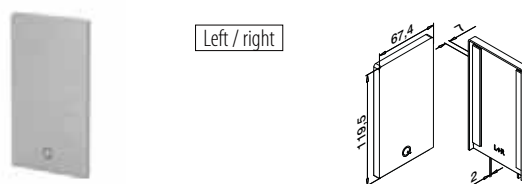

Railing bases

End caps, top mount