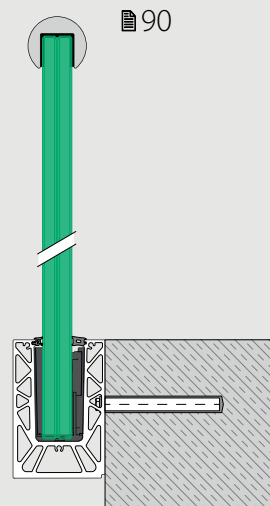

Strong Fascia mount

- Also for mounting on the inner side of parapet walls
- Base channel cladding available