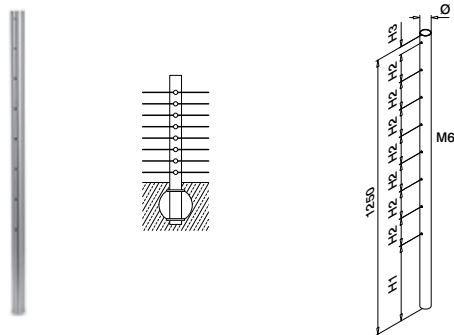

Baluster post tubes for crossbar holders, fascia mount

With threaded holes

MOD 0935

304	Satin							
INDOOR	Ø	H1	H2	H3		€/pc.		
130935-242-00-12	42,4 x 2,0	340	125	35	1	50,85