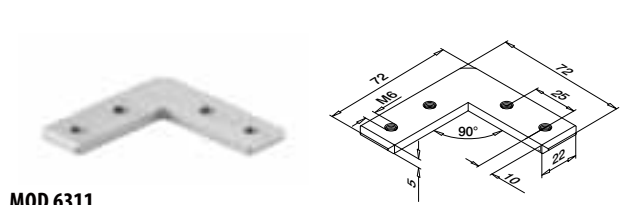

MOD 6311
Aluminium Mill finish
166311-339 QS-261 476 2 € / pc. 11,15