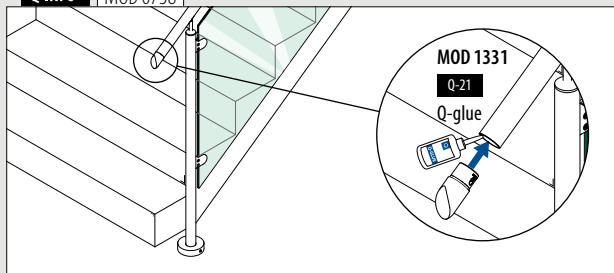

316 Satin

OUTDOOR

140738-242-12	42,4 x 2,0	60	2	19,95
---------------	------------	----	---	-------

International Design Model Protection

Q-INFO MOD 0738

**SELL OUT** Only while supplies last.

Q-INFO MOD 0739