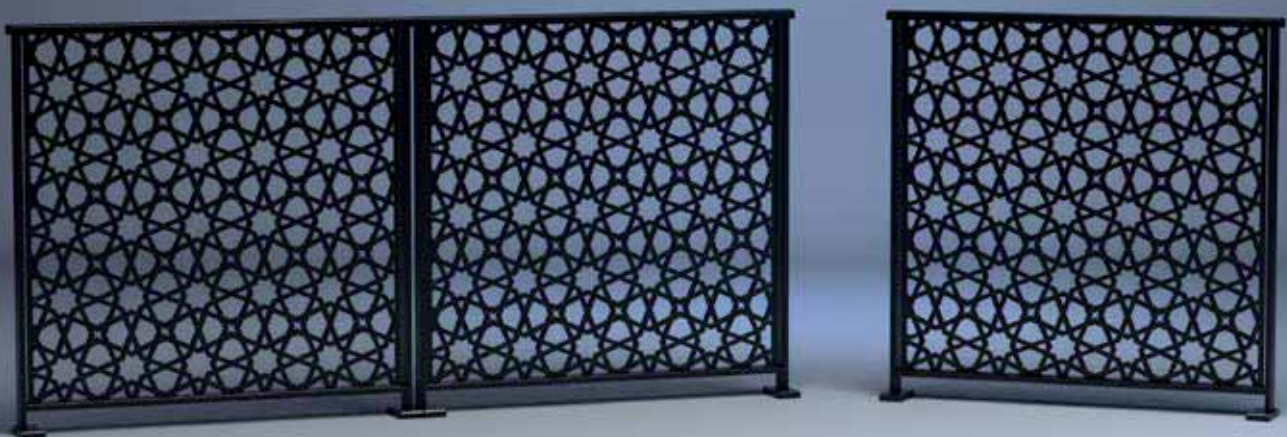

Metal plate infill

Give your baluster railing system a modern, solid look by adding metal plate infills.
Available on request