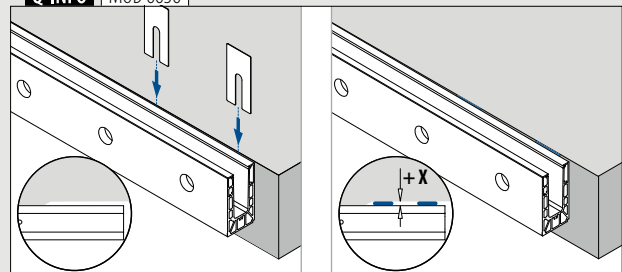

Q-INFO MOD 6636