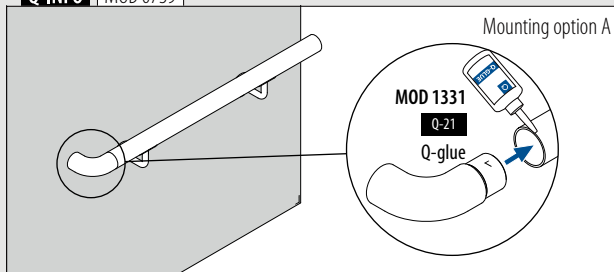

316 Satin

OUTDOOR

140738-242-12	42,4 x 2,0	60	2	19,95
---------------	------------	----	---	-------

International Design Model Protection

Q-INFO MOD 0738

**SELL OUT** Only while supplies last.

Q-INFO MOD 0739