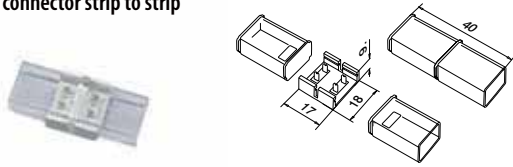

Universal connector strip to strip