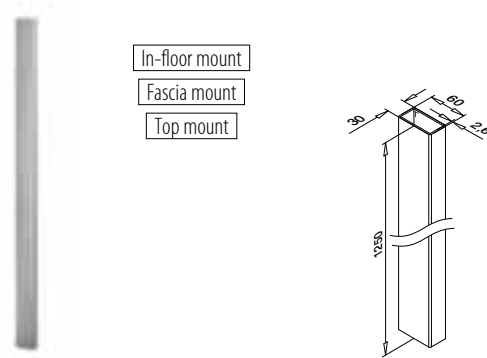

Baluster post tubes