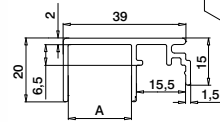

MOD 6970

Aluminium Mill finish

	A	Icon	€/pc.
166970-003-50-00	3		51,45

Aluminium Brushed, anodised

	A	Icon	€/pc.
166970-003-50-18	3		57,10

PREFIX

For Smart+ fascia base channels