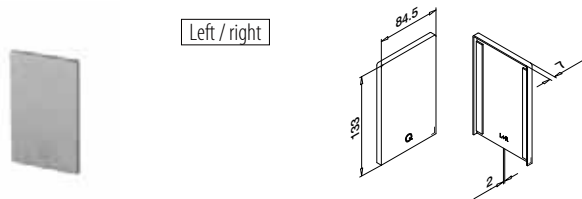

Railing bases

End caps, top mount

MOD 8512

Aluminium	Brushed, anodised		
OUTDOOR	Tape		€/ pc.
168512-00-18	Prefixed	1	32,35