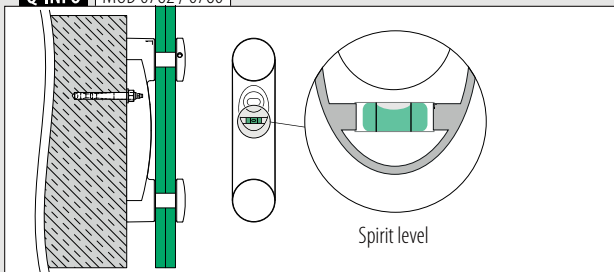

Q-INFO MOD 0762 / 0760