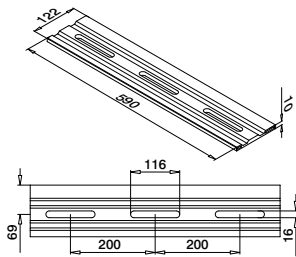

Railing bases

Drainage profiles, fascia mount

4 pcs for 2,5 m base channel
8 pcs for 5 m base channel