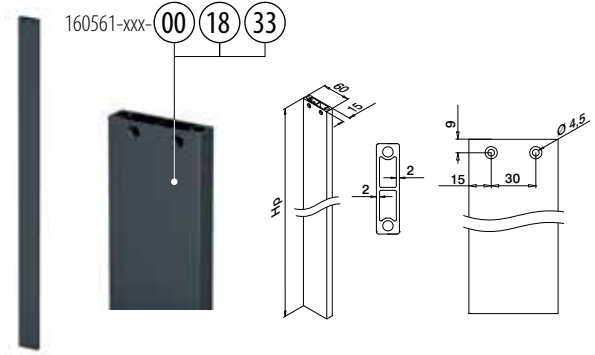

Baluster posts, fascia mount

Please refer to the respective certificates and static calculations for specifications such as mounting details, glass dimensions and glass types.

Calculations – baluster posts, fascia mount

Railing height (H) + 140 mm = baluster post height (Hp)

Railing height (H)	Baluster post height (Hp)
900 mm	1040 mm
1000 mm	1140 mm
1100 mm	1240 mm
1200 mm	1340 mm

MOD 0561

Aluminium	Mill finish	Hp		€/ pc.
160561-104-00		1040	1	28,25
160561-114-00		1140	1	28,95
160561-124-00		1240	1	31,30
160561-134-00		1340	1	32,50
Aluminium	Brushed, anodised			
OUTDOOR				
160561-104-18		1040	1	32,50
160561-114-18		1140	1	33,30
160561-124-18		1240	1	36,10
160561-134-18		1340	1	37,45
Aluminium	Powder coated RAL 7016			
OUTDOOR				
160561-104-33		1040	1	31,10
160561-114-33		1140	1	31,85
160561-124-33		1240	1	34,50
160561-134-33		1340	1	35,75

Q-INFO

Q-INFO