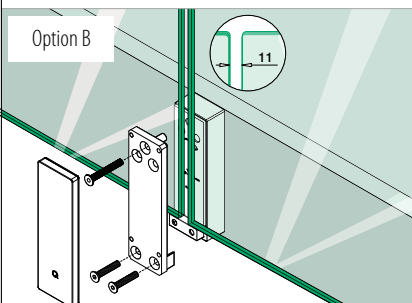

Optional: Cap rails: ■ 173 - 189
Edge protection: ■ 170 - 172
Safety glass: ■ 164 - 165
All anchors: ■ 461 - 467

Please refer to the respective certificates and static calculations for specifications such as mounting details, glass dimensions and glass types.

MOD 0763

304	Satin				€/pc.
INDOOR	T				
130763-12	12 - 21,52	■ 461 - 467	1		164,05
316	Satin				
OUTDOOR					
140763-12	12 - 21,52	■ 461 - 467	1		204,00

International Design Model Protection

Q-INFO