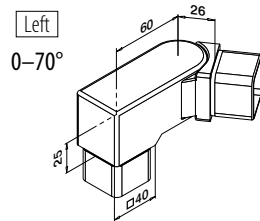

Connectors

Adjustable