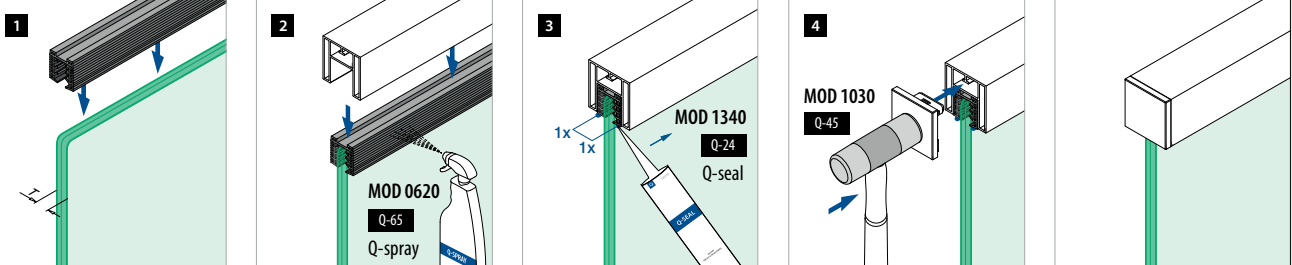

Q-INFO MOD 6924 / 5124 / 6734