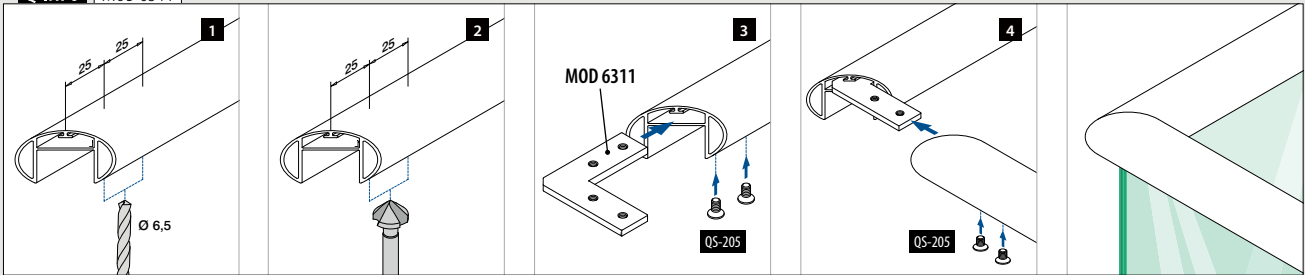

166798	QS-261 476	2	€ / pc.	11,70
--------	------------	---	---------	-------

Q-INFO MOD 6311

Q-INFO MOD 6797

Q-INFO MOD 6798

Q-INFO MOD 6798

Upwards

Cut	45°	40°	35°	30°	25°	20°	15°	10°	5°	0°
Outer angle	90°	100°	110°	120°	130°	140°	150°	160°	170°	180°
Distance to edge (x)	30,5	30,0	29,5	29,0	28,5	28,0	27,5	27,0	27,0	26,5