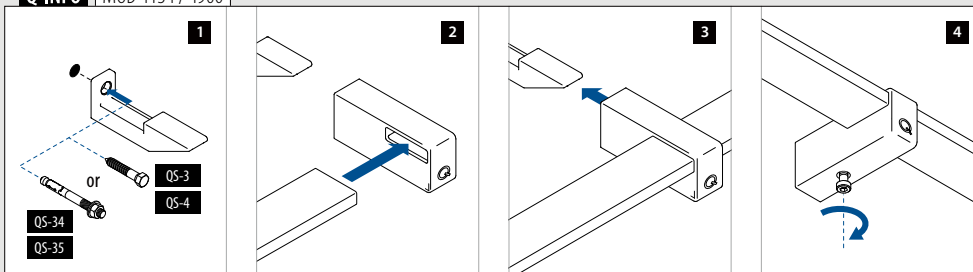

Q-INFO | MOD 4134 / 4900