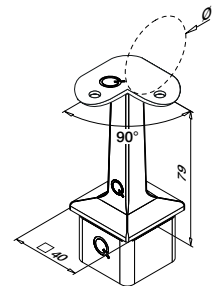

MOD 4710

304 Satin								
INDOOR	For tube □			€ / pc.				
134710-000-90-12	40 x 40 x 2,0	QS-12	476	2	19,00			
316 Satin								
OUTDOOR								
144710-000-90-12	40 x 40 x 2,0	QS-13	476	2	24,70			

For flat tube to round tube