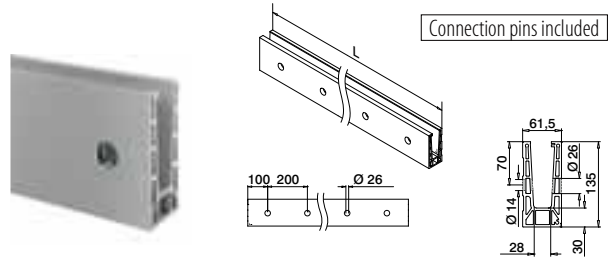

For adjustable glass fixings
X = 18,5

For non-adjustable glass fixings
X = 20,5

Safety Wedge System: 110, 111

All anchors: 461 - 467

Please refer to the respective certificates and static calculations for specifications such as mounting details, glass dimensions and glass types.