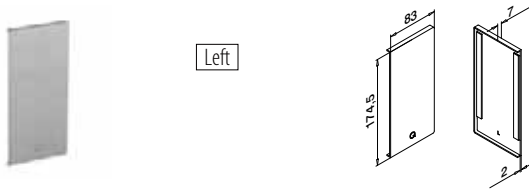

End caps, fascia mount

Left

MOD 8532

Aluminium	Brushed, anodised		
OUTDOOR	Tape		€/ pc.
168532-01-18	Prefixed	1	35,35