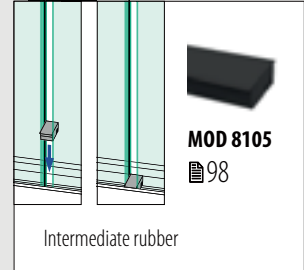

Q-INFO MOD 8060

Q-INFO

End caps, top mount

MOD 8012

Aluminium Mill finish

SELL OUT	Tape	€ / pc.
168012-00-00	Prepacked	26,00

Aluminium Brushed, anodised
OUTDOOR

168012-00-18	Prefixed	27,80
--------------	----------	-------