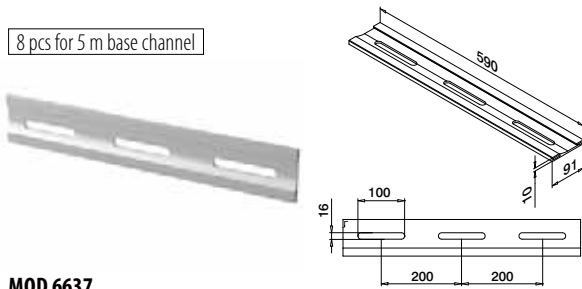

Drainage profiles, fascia mount

8 pcs for 5 m base channel