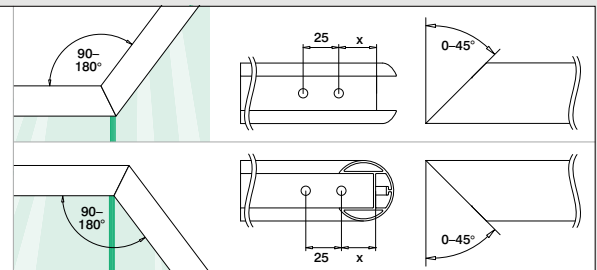

Downwards

Cut	0°	5°	10°	15°	20°	25°	30°	35°	40°	45°
Inner angle	180°	170°	160°	150°	140°	130°	120°	110°	100°	90°
Distance to edge (x)	26,5	26,5	26,0	26,0	25,5	25,5	25,0	24,5	24,5	24,0