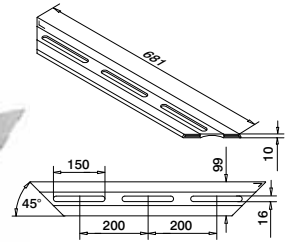

Drainage profiles, top mount

4 pcs for 2,5 m base channel

MOD 8617

Aluminium	Brushed, anodised			€ / pc.
OUTDOOR				
168617-18		4		46,55

NEW