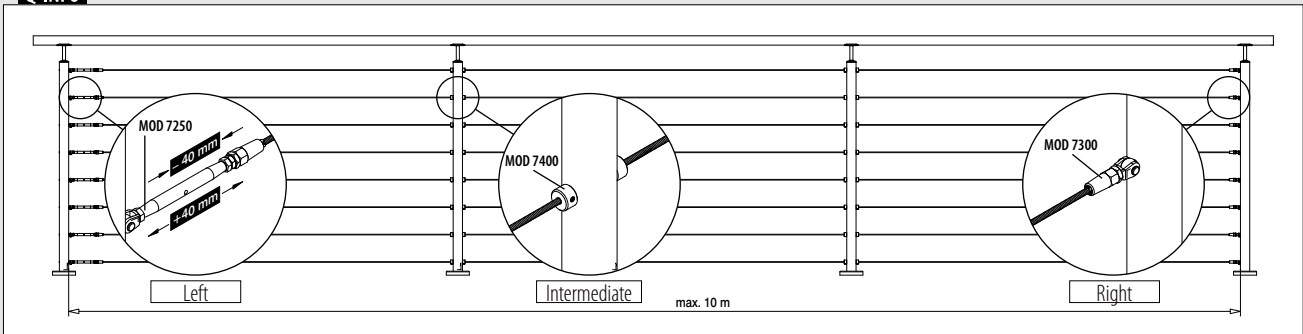

Q-INFO

Q-INFO

Q-INFO

Q-INFO