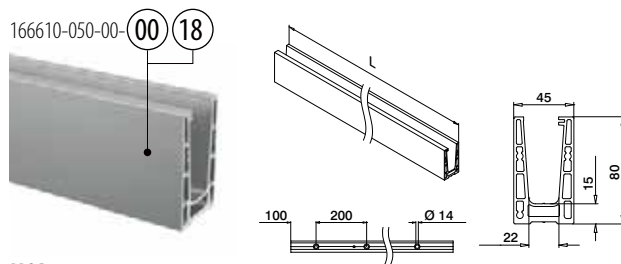

Q-INFO MOD 6600

Q-INFO MOD 1001

Railing bases

Base channels, top mount

MOD 6610

Aluminium	Mill finish		€/ pc.
166610-050-00-00	█ 461 - 467	L = 5 m	364,85
Aluminium	Brushed, anodised		
OUTDOOR			
166610-050-00-18	█ 461 - 467	L = 5 m	388,10