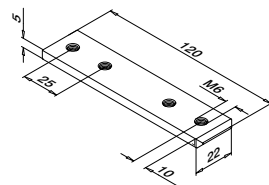

MOD 6913

	Aluminium	Mill finish		€/ pc.
	166913-339-00		2	7,60
	Aluminium	Matt silver effect, anodised		
	OUTDOOR			
SELL OUT	166913-339-08		2	10,60
	Aluminium	Brushed, anodised		
	OUTDOOR			
NEW	166913-339-18		2	11,65
	Aluminium	Black Line		
	OUTDOOR			
NEW	166913-339-82		2	9,90