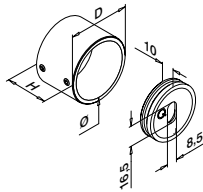

Handrails

Wall flanges