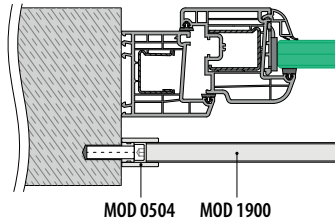

Chest rails Ø16 - MOD 0504

Reveal mounting

Please refer to the respective certificates and static calculations for specifications such as mounting details.

MOD 0504 MOD 1900

Wall flanges