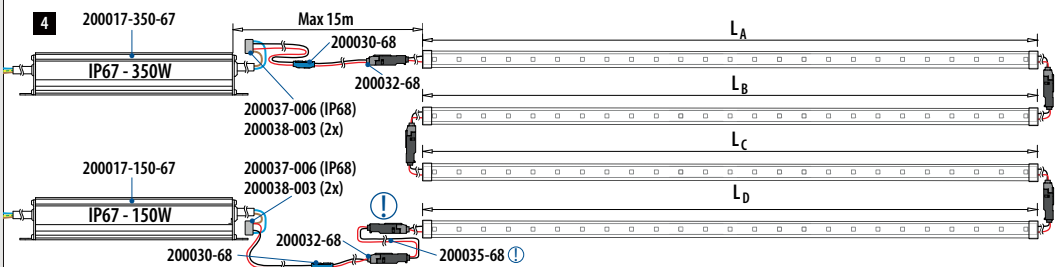

MOD 0080/0082
 $L_A + L_B \leq 60,00$ m
 $L_C \leq 30,00$ m
 $L_A + L_B + L_C \leq 90,00$ m

4