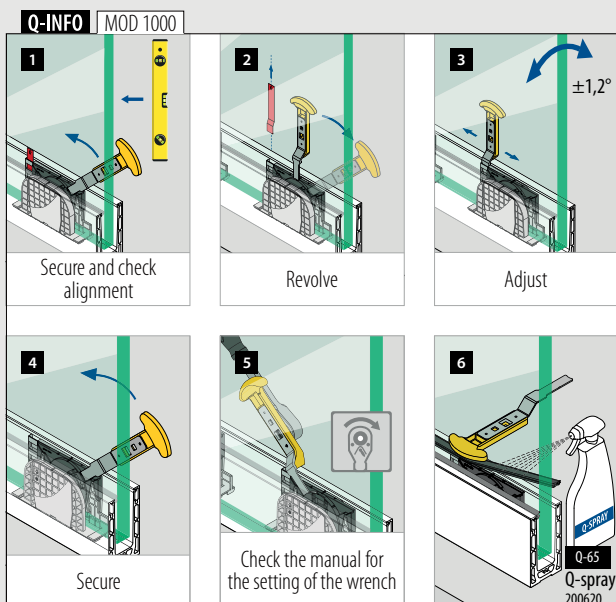

Q-INFO

Glass guide

MOD 1002
484