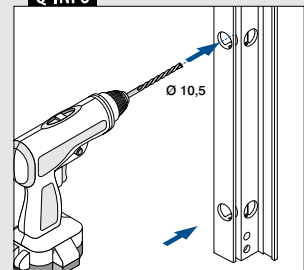

Wall profile sets

Includes 2 profiles for 1100 mm high glass, 4 cover caps and 4 end caps

MOD 6839

Aluminium	Mill finish		€ / set	
166839-011-00-00	461 - 467	L = 2x 1,1 m	198,70	
Aluminium	Brushed, anodised			
OUTDOOR				
166839-011-00-18	461 - 467	L = 2x 1,1 m	207,45	
Aluminium	Anthracite grey RAL 7016			
OUTDOOR				
NEW	166839-011-00-33	461 - 467	L = 2x 1,1 m	270,50
Aluminium	Black Line			
OUTDOOR				
NEW	166839-011-00-82	461 - 467	L = 2x 1,1 m	270,50

International Design Model Protection

Includes 1 profile for 1100 mm high glass, 4 cover caps and 2 end caps

MOD 6849

Aluminium	Mill finish		€ / set
166849-011-00-00	461 - 467	L = 1,1 m	325,00
Aluminium	Brushed, anodised		
OUTDOOR			
166849-011-00-18	461 - 467	L = 1,1 m	345,00
Aluminium	Anthracite grey RAL 7016		
OUTDOOR			
166849-011-00-33	461 - 467	L = 1,1 m	410,00
Aluminium	Black Line		
OUTDOOR			
166849-011-00-82	461 - 467	L = 1,1 m	410,00

Q-INFO Aluminium

00	18	33 RAL 7016	82 RAL 9005
Mill finish	Brushed, anodised	Anthracite grey, matt, plain	Black, matt, textured
			Powder coated

Q-INFO