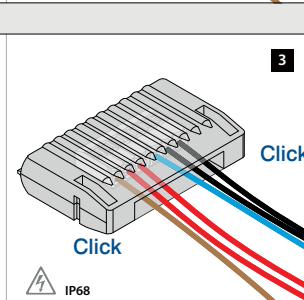

Q-INFO | MOD 0038

Q-INFO

SAFETY INFORMATION

- Installation of the mains modules has to be carried out by a qualified electrician according to the applicable local regulations and standards.
- Observe correct electrical polarity. Incorrect polarity can destroy the modules.
- Power supply units used for operation should include the following basic protection and safety features:
  - Short-Circuit Protection
  - Overload Protection
  - Overheat Protection
  - SELV (Safety Extra Low Voltage)
- Pay attention to the maximum output of the power supply.
- Only parallel drive circuits ensure a safe operation.