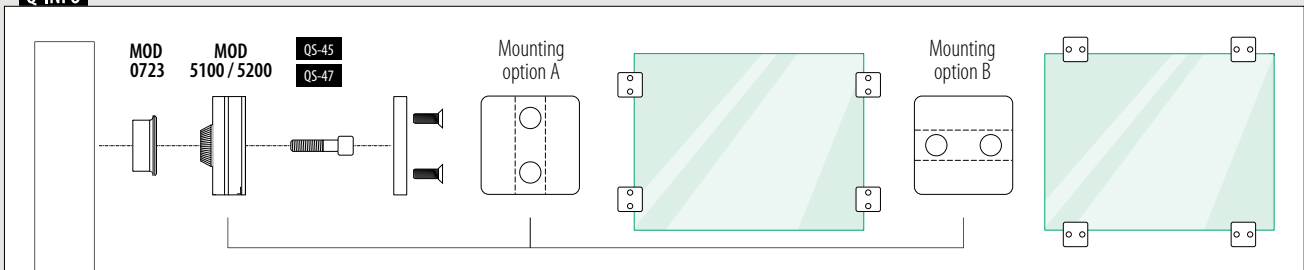

Glass clamps - MOD 5100 / 5200

MOD 5100

304 Satin					
INDOOR	T			€/ pc.	
135100-12	See T in MOD 5051	QS-47	4	22,25	
316 Satin					
OUTDOOR					
145100-12	See T in MOD 5051	QS-45	4	28,60	

MOD 5200

304 Satin					
INDOOR	T			€/ pc.	
135200-12	See T in MOD 5051	QS-47	4	21,65	
316 Satin					
OUTDOOR					
145200-12	See T in MOD 5051	QS-45	4	28,00	

Adapters for MOD 5100 / 5200

For flat tube

MOD 0723

304 Satin					
INDOOR				€/ pc.	
130723-000-12		4		5,10	
316 Satin					
OUTDOOR					
140723-000-12		4		6,70	

For round tube

MOD 0723

304 Satin					
INDOOR	D			€/ pc.	
130723-042-12	42,4	4		5,10	
130723-048-12	48,3	4		5,10	
316 Satin					
OUTDOOR					
140723-042-12	42,4	4		6,70	
140723-048-12	48,3	4		6,70	

Rubber inlays for MOD 5100 / 5200

2 pieces for MOD 5100,
4 pieces for MOD 5200

MOD 5051

Accessories				
For monolithic glass	T			€/ pc.
205051-08	8	8		0,25
205051-10	10	8		0,25
For laminated glass				
205051-09	8,76	8		0,25
205051-11	10,76	8		0,25
205051-13	12,76	8		0,25

Q-INFO