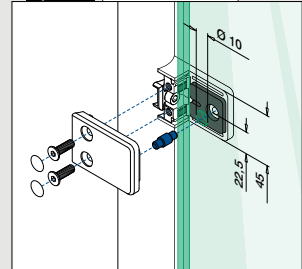

Q-INFO MOD 5015 / 4200