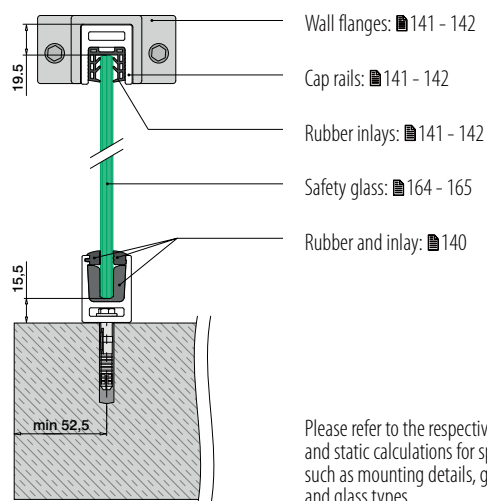

Railing bases

Base profiles, top mount - between walls

Please refer to the respective certificates and static calculations for specifications such as mounting details, glass dimensions and glass types.

Railing bases

End caps