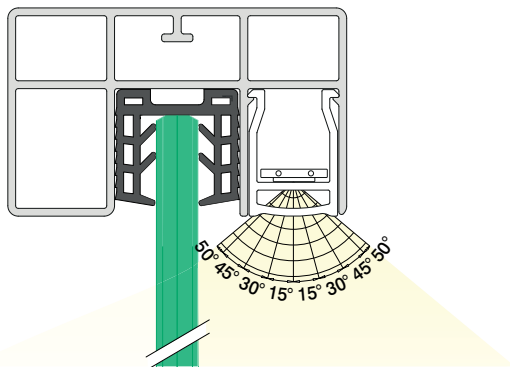

MOD 5124

Accessories

U = 24 mm

For monolithic glass	T		€ / pc.
205124-050-08	8 - 10	L = 5 m	47,80
205124-050-11	12	L = 5 m	47,80
205124-050-15	15	L = 5 m	47,80
205124-050-19	19	L = 5 m	47,80

For laminated glass