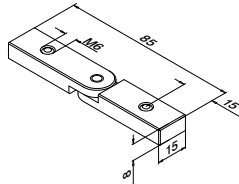

Connectors

Adjustable

2x per corner / connection

0 - 90°