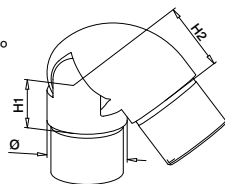

40 - 70°

MOD 0319

316

Satin

OUTDOOR	For tube Ø	H1	H2	☐	€/ pc.
140319-242-12	42,4 x 2,0	27	35	2	47,20
140319-248-12	48,3 x 2,0	30	40	2	58,40

International Design Model Protection