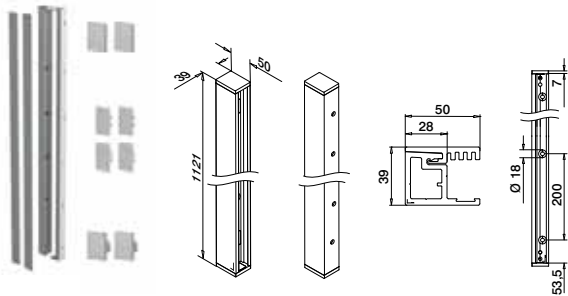

Reveal mounting