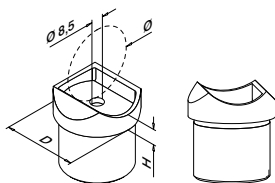

International Design Model Protection

Q-INFO MOD 0776 / 0777

For round tube

**MOD 0774**

304 Satin							
INDOOR	D	Ø	H			€/pc.	
130774-12	33,7 x 2,0	33,7	8	QS-26	476	2	8,30

Compatible with MOD 0303 connectors