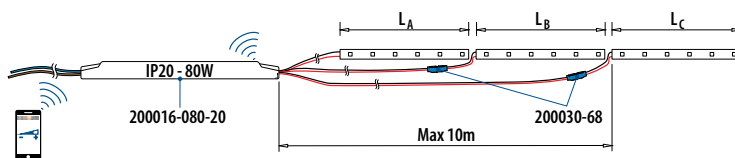

MOD 0070/0071
 $L_A + L_B \leq 5,00 \text{ m}$
 $L_C \leq 5,00 \text{ m}$
 $L_D \leq 5,00 \text{ m}$
MOD 0070: $L_A + L_B + L_C + L_D \leq 15,00 \text{ m}$
MOD 0071: $L_A + L_B + L_C + L_D \leq 13,50 \text{ m}$

Q-INFO | MOD 0072/0073

Outdoor

4