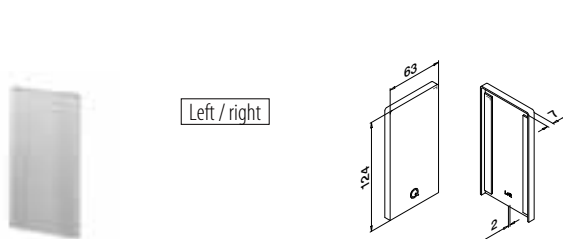

Railing bases

End caps, top mount

MOD 8112

Aluminium Mill finish

Tape

SELL OUT	Part No.	Accessories	Qty	Price
	168112-00-00	Prepacked	1	€ / pc. 30,40

Aluminium Brushed, anodised

OUTDOOR

SELL OUT	Part No.	Accessories	Qty	Price
	168112-00-18	Prefixed	1	€ / pc. 32,45