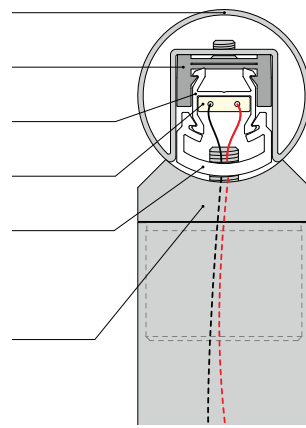

- Cap rails (U = 27): ■263
- Adapters MOD 078x-27: ■262
- Girder section: ■263
- LED strips: ■242, 249
- LED strip cover profiles: ■263
- Handrail brackets: ■264 - 265
- Handrail adapters MOD 0771 / 0773: ■266