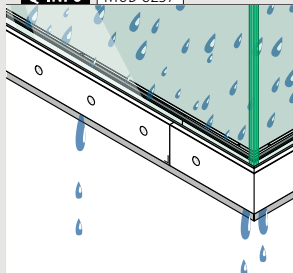

Q-INFO MOD 8237