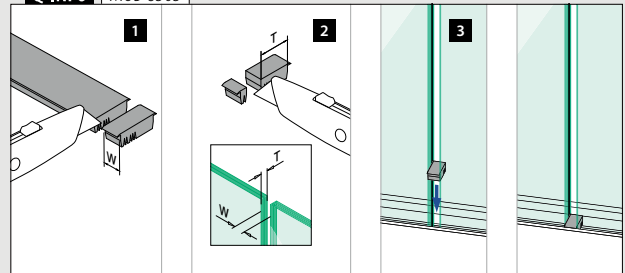

Q-INFO MOD 8505