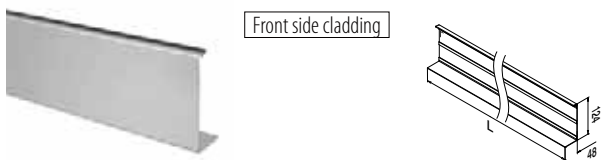

SELL OUT	OUTDOOR	Tape		€/ pc.
168033-02-18		Prefixed	1	32,70

Q-INFO MOD 8032 / 8034

Q-INFO MOD 8033

Railing bases

Cladding, fascia mount

MOD 8035

Aluminium Brushed, anodised

OUTDOOR