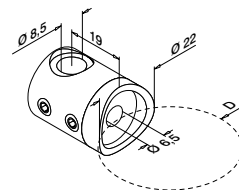

Cable holders

For flat tube
Left

MOD 7450

304 Satin				€/pc.
INDOOR				
137450-000-01	QS-15 476	4		5,80

For flat tube
Right

MOD 7450

304 Satin				€/pc.
INDOOR				
137450-000-02	QS-15 476	4		5,80

For flat tube
Intermediate

MOD 7450

304 Satin				€/pc.
INDOOR				
137450-000-00	QS-15 476	4		5,80

MOD 7500

304 Satin				€/pc.
INDOOR				
137500		4		15,45
316 Satin				
OUTDOOR				
147500		4		17,80

For round tube
Left

MOD 7450

304 Satin				€/pc.
INDOOR		D		
137450-042-01	QS-15 476	42,4	4	5,80

316 Satin

OUTDOOR				
147450-042-01	QS-16 476	4		7,65

For round tube
Right

MOD 7450

304 Satin				€/pc.
INDOOR		D		
137450-042-02	QS-15 476	42,4	4	5,80

316 Satin

OUTDOOR				
147450-042-02	QS-16 476	4		7,65

For round tube
Intermediate

MOD 7450

304 Satin				€/pc.
INDOOR		D		
137450-042-00	QS-15 476	42,4	4	5,80

316 Satin

OUTDOOR				
147450-042-00	QS-16 476	4		7,65

Q-INFO | MOD 7450 / 7500 / 7900