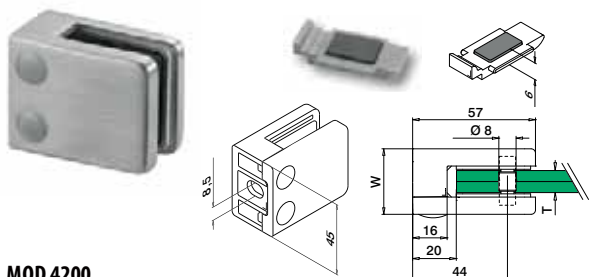

Glass clamps - MOD 4200

For flat tube

Security plate included