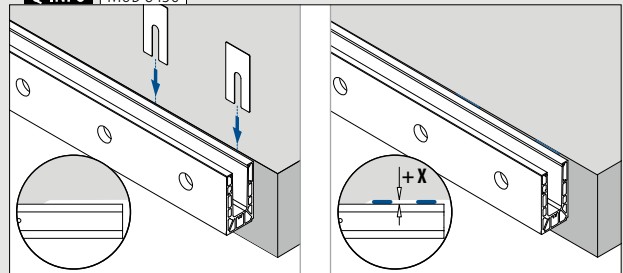

[https://q-ne.ws/
Prime23](https://q-ne.ws/Prime23)

Q-INFO MOD 8436

Q-INFO MOD 8238

Q-INFO MOD 8404

Railing bases

Cladding, fascia mount

MOD 8435

Aluminium Mill finish			
Tape			€/ pc.
SELL OUT 168435-050-00	Not included*	L = 5 m	193,40
Aluminium Brushed, anodised			
OUTDOOR			
SELL OUT 168435-050-18	Prefixed	L = 5 m	233,65