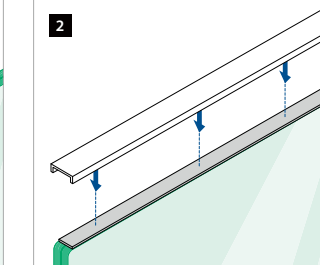

Edge protection

Edge protection profiles

MOD 6940

Aluminium		Mill finish					
U	Q	X	T			€/pc.	
166940-050-18-00	18,5	Q-98	1,5	16,76 - 17,52	L = 5 m	31,55	
Aluminium		Brushed, anodised					
OUTDOOR							
166940-025-18-18	18,5	Q-98	1,5	16,76 - 17,52	L = 2,5 m	16,85	
166940-025-22-18	22,5	Q-99	1,5	20,76 - 21,52	L = 2,5 m	18,20	
166940-050-18-18	18,5	Q-98	1,5	16,76 - 17,52	L = 5 m	33,50	
166940-050-22-18	22,5	Q-99	1,5	20,76 - 21,52	L = 5 m	36,05	
Aluminium		Black Line					
OUTDOOR							
NEW 166940-025-18-82	18,5	Q-98	1,5	16,76 - 17,52	L = 2,5 m	21,90	

Edge protection

Corners

MOD 6340

316		Satin					
OUTDOOR							
U	T			€/pc.			
146340-500-18	18,5	16,76 - 17,52	1	39,25			
146340-500-22	22,5	20,76 - 21,52	1	39,90			
146340-500-26	26,5	24,76 - 25,52	1	40,50			

MOD 6940

316		Satin					
OUTDOOR							
U	Q	X	T			€/pc.	
146940-025-18-12	18,5	Q-98	1	16,76 - 17,52	L = 2,5 m	40,25	
146940-025-22-12	22,5	Q-99	1	20,76 - 21,52	L = 2,5 m	41,70	
146940-050-14-12	14,5	Q-111	1	12,76 - 13,52	L = 5 m	77,70	
146940-050-18-12	18,5	Q-98	1	16,76 - 17,52	L = 5 m	80,60	
146940-050-22-12	22,5	Q-99	1	20,76 - 21,52	L = 5 m	83,50	
146940-050-26-12	26,5	Q-112	1	24,76 - 25,52	L = 5 m	84,95	

MOD 6941

Plastic		Transparent					
INDOOR							
U	Q	T		€/pc.			
156941-025-18-03	18,5	Q-122	16,76 - 17,52	L = 2,5 m	24,65		

NEW

Q-INFO Aluminium MOD 6940

00

Mill finish

18

Brushed,
anodised

82 RAL 9005

Black, matt,
textured

Q-INFO

1

Q-98
Q-99
Q-111
Q-112

2

Q-INFO MOD 6940

PREFIX

Q-INFO 316 MOD 6340 / 6940

PREFIX

*MOD 6940

Q-INFO

1

Q-98 Q-112
Q-99 Q-122
Q-111

2