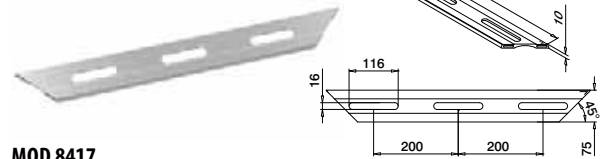

Drainage profiles, top mount

4 pcs for 2,5 m base channel
8 pcs for 5 m base channel