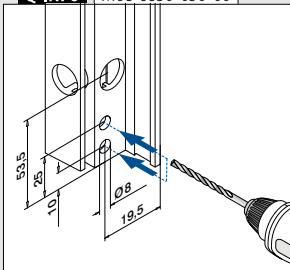

Q-INFO

MOD 6830-050-00