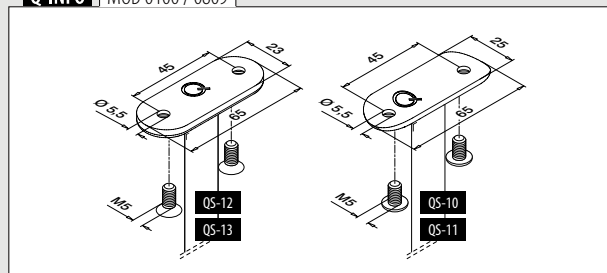

Q-INFO MOD 0100 / 0809