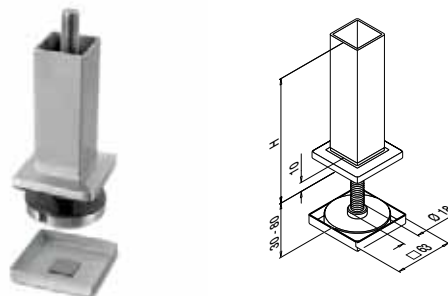

Base flanges

For stairs