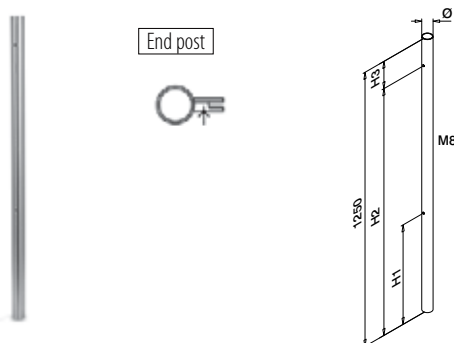

Baluster post tubes for glass clamps, fascia mount

With threaded holes

MOD 0937

304	Satin							
INDOOR	Ø	H1	H2	H3		€/pc.		
130937-242-01-12	42,4 x 2,0	455	1130	120	1	43,05