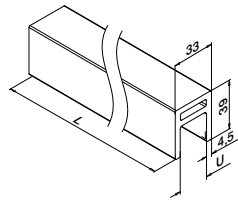

MOD 6911

Aluminium Mill finish

	U		€/pc.
166911-339-50-00	24	L = 5 m	153,05

Aluminium Matt silver effect, anodised

166911-339-50-08	24	L = 5 m	164,70

Aluminium Brushed, anodised

166911-339-50-18	24	L = 5 m	181,15

Aluminium Black Line

166911-339-50-82	24	L = 5 m	198,95

International Design Model Protection