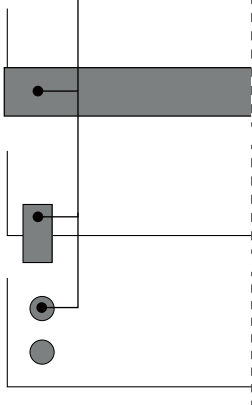

A

RAILING BASES

BASE CHANNELS

GLASS FIXING SYSTEMS

EASY GLASS® SMART	33, 34, 37, 39, 40, 46	31-32
EASY GLASS® SMART+	56, 57	55
EASY GLASS® PRIME	68, 70, 72, 78	67
EASY GLASS® STRONG	88, 90	87
EASY GLASS® SLIM	99, 100, 102, 103, 104	98
EASY GLASS® PRO	112, 114, 116, 118	110-111
EASY GLASS® MAX	123, 125, 126, 128	122
EASY GLASS® UP	134, 135	132
EASY GLASS® HYBRID	140	140
EASY GLASS® BASE GLASS CLAMPS		
EASY GLASS® AIR		
EASY GLASS® GLASS ADAPTERS