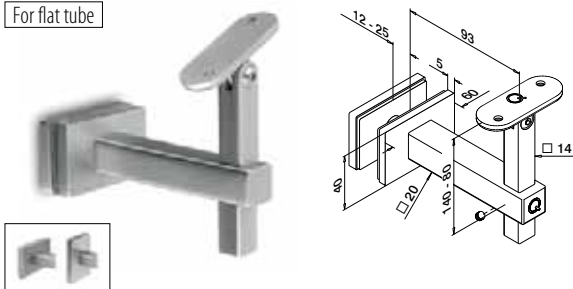

304 Satin

INDOOR

SELL OUT	134133-000-12	QS-55 474 / QS-21 476 / QS-12 476	2	€ / pc.
				26,30

Handrails

Handrail brackets Adjustable Glass mounting

For flat tube

MOD 4155

304 Satin