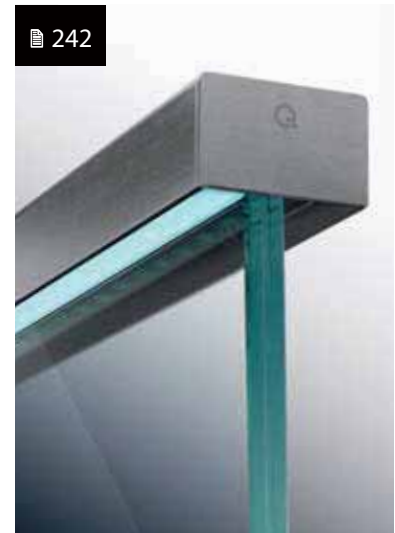

Q-LIGHTS **LINEAR LIGHT**