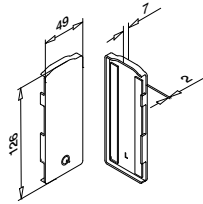

MOD 8034

Aluminium Brushed, anodised

SELL OUT	OUTDOOR	Tape		€/ pc.
168034-02-18		Prefixed	1	27,80

Left
Use without cladding