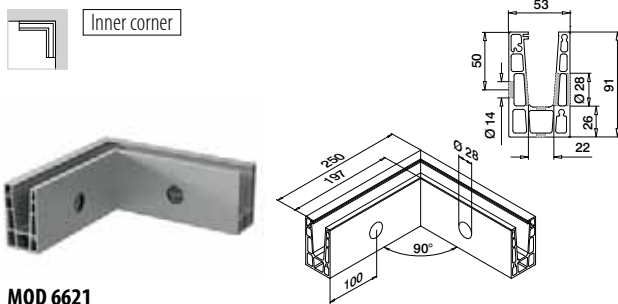

Corners, fascia mount

MOD 6621

Aluminium	Brushed, anodised			€/ pc.
166621-01-18		1	461 - 467	109,70