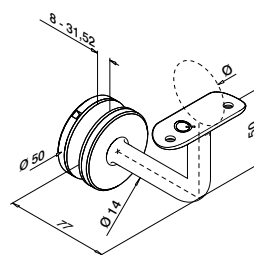

MOD 0117

304 Satin				€/ pc.
INDOOR				
130117-000-12	QS-12	476	2	20,35
316 Satin				
OUTDOOR				
140117-000-12	QS-13	476	2	26,45

For round tube