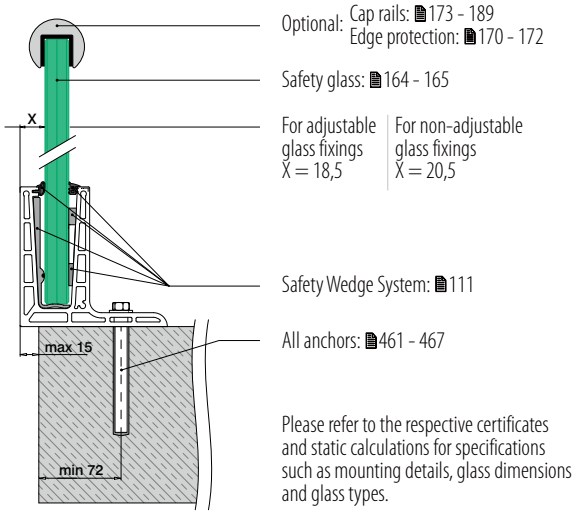

Railing bases

Base channels, top mount