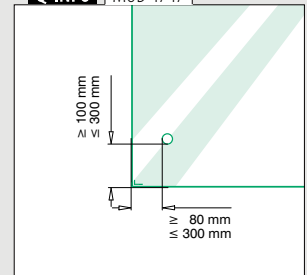

Q-INFO MOD 4747