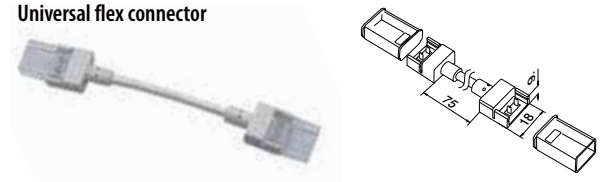

Q-INFO MOD 0049

Universal connector strip to strip

MOD 0053

OUTDOOR	For MOD	V		€/pc.
200053	0072, 0073, 0082, 0092	24 / 48	1	6,75

NEW IP68

Universal flex connector

MOD 0054

OUTDOOR	For MOD	V		€/pc.
200054	0072, 0073, 0082, 0092	24 / 48	1	9,45