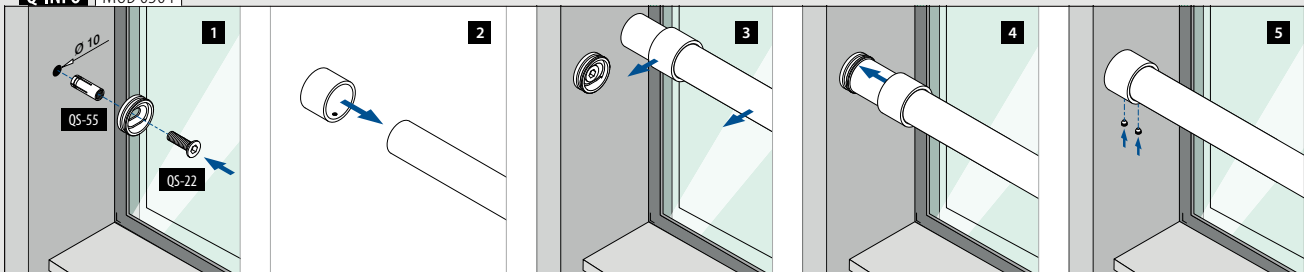

Q-INFO MOD 0504