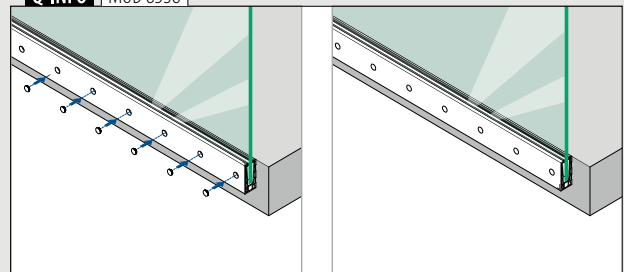

Blind plug, fascia mount

Use without cladding

MOD 8538

Plastic	White aluminium RAL 9006		
INDOOR	Tape		€/ pc.
158538-36		10	1,60

Q-INFO MOD 8532 / 8533

Q-INFO MOD 8535

Q-INFO MOD 8533

Q-INFO MOD 8538