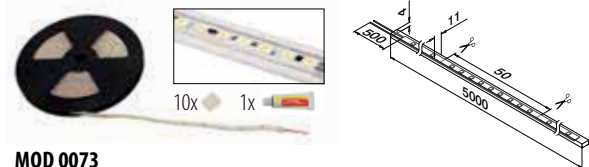

MOD 0073

OUTDOOR	Colour (K)	LED/m	W	Φ (lm/m)	⊠	€/ pc.
190073-050-30	Warm white	140	27,5	640	L = 5 m	206,75
190073-050-65	Cool white	140	27,5	650	L = 5 m	206,75