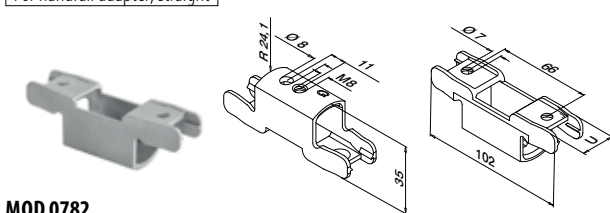

MOD 0783

316	Satin				
OUTDOOR	U			€/pc.	
140783-27	27	QS-205 ■476	2	15,35	

International Design Model Protection

Adapters for handrail adapters

U = 27

For handrail adapter, straight

MOD 0782

316	Satin				
OUTDOOR	U			€/pc.	
140782-27	27	QS-205 ■476	2	11,00	