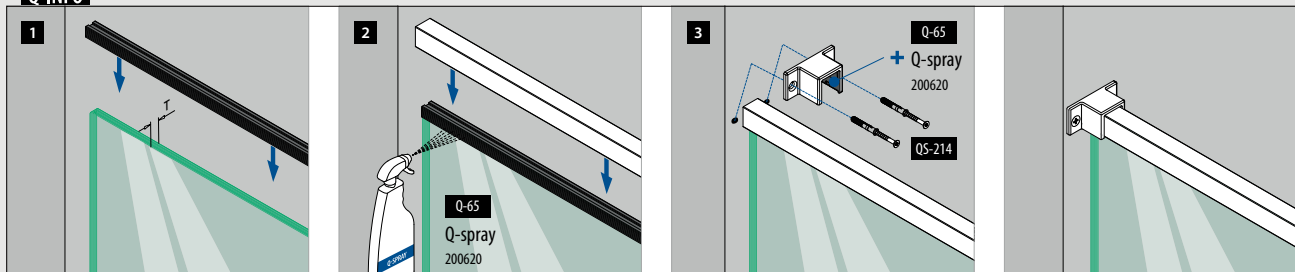

Handrails

Cap rails

HYBRID 33x39

166911-339-50-00 08 18 82

MOD 6911

Aluminium	Mill finish	U		€/pc.
166911-339-50-00		24	L = 5 m	153,05
Aluminium	Matt silver effect, anodised			
OUTDOOR				
166911-339-50-08		24	L = 5 m	164,70
Aluminium	Brushed, anodised			
OUTDOOR				
166911-339-50-18		24	L = 5 m	181,15
Aluminium	Black Line			
OUTDOOR				
166911-339-50-82		24	L = 5 m	198,95

International Design Model Protection

Handrails

Rubber inlays

MOD 5124

Accessories				
U = 24 mm				
For monolithic glass				
T			€/pc.	
205124-050-08	8 - 10	L = 5 m	47,80	
For laminated glass				
205124-050-08	8,76 - 10,76	L = 5 m	47,80	
205124-050-11	11,52 - 13,52	L = 5 m	47,80	

Handrails

Wall flanges

HYBRID 33x39

MOD 6515

316	Satin		€/pc.
OUTDOOR			
146515-339-12	QS-214 472	2	22,85
316	Black Line		
OUTDOOR			
146515-339-82	QS-214 472	2	26,05

Q-INFO Aluminium

Mill finish

Matt silver effect, anodised

Brushed, anodised

82 RAL 9005

Powder coated
Black, matt, textured

Q-INFO 316

Satin

82 RAL 9005

Powder coated
Black, matt, textured

Q-INFO MOD 6911

Q-INFO