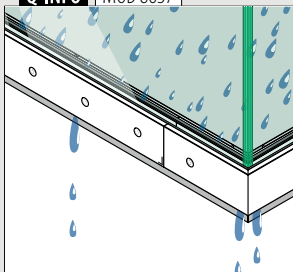

Q-INFO MOD 8637