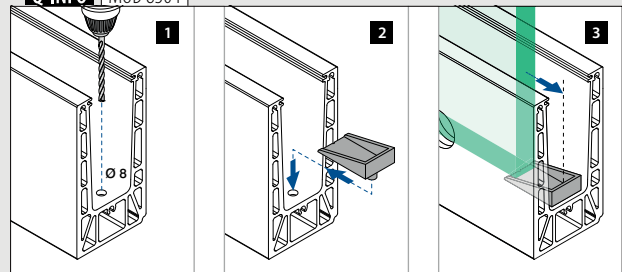

Q-INFO MOD 8304