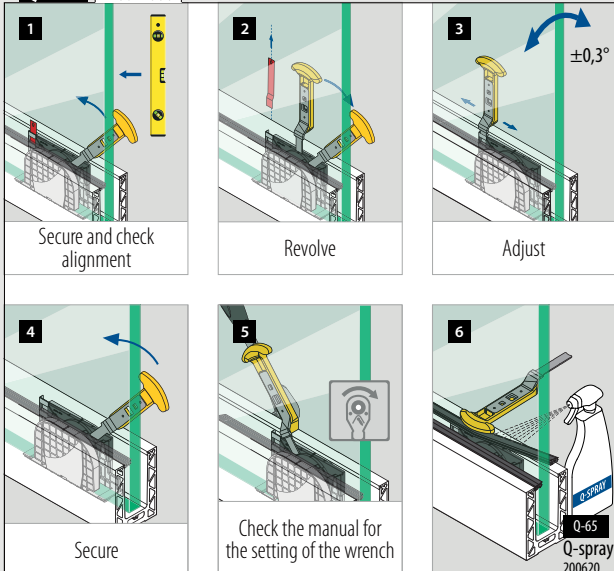

Q-INFO MOD 1000

Q-INFO

Glass guide

MOD 1002

☐484