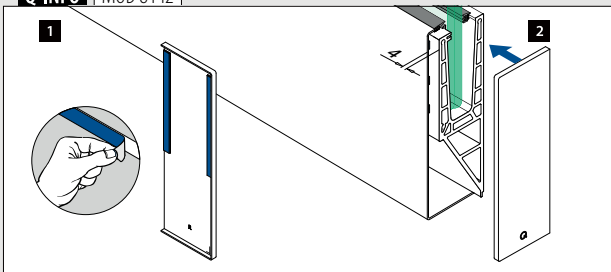

Q-INFO MOD 8142

Q-INFO MOD 8145

Designed for: Heavy and extremely heavy use
Use: Indoor and outdoor
Variants: Top, in-floor and fascia mount
Applications: Balconies, galleries, walkways, dividers and stairs
Material: Aluminium (mill finish and brushed anodised)
Glass thickness: 19 to 31,52 mm