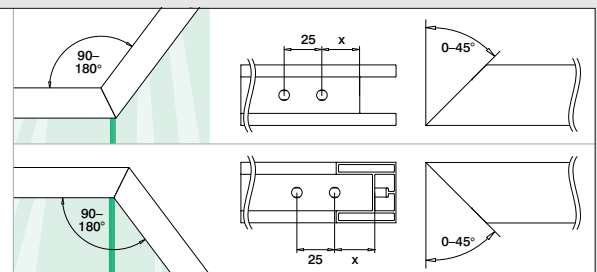

Downwards

Cut	0°	5°	10°	15°	20°	25°	30°	35°	40°	45°
Inner angle	180°	170°	160°	150°	140°	130°	120°	110°	100°	90°
Distance to edge (x)	26,5	26,5	26,0	26,0	25,5	25,5	25,0	24,5	24,5	24,0