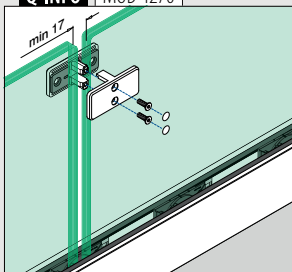

Q-INFO MOD 4270