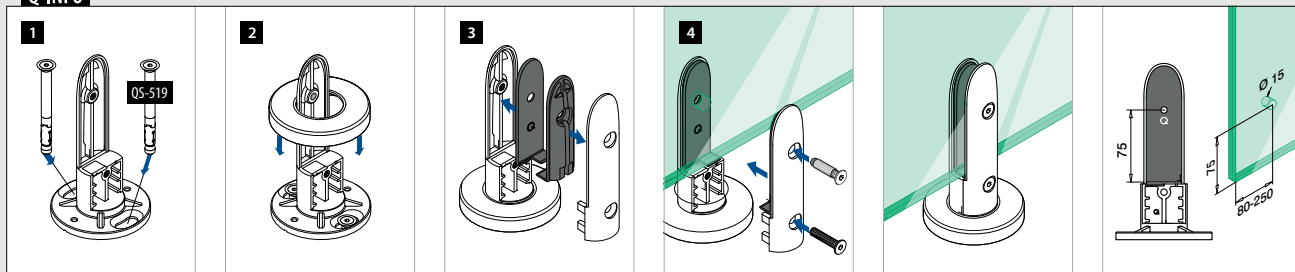

48,3

105

2

10,90

SELL OUT Only while supplies last.

Q-INFO

Base glass clamps - MOD 6200

MOD 6200