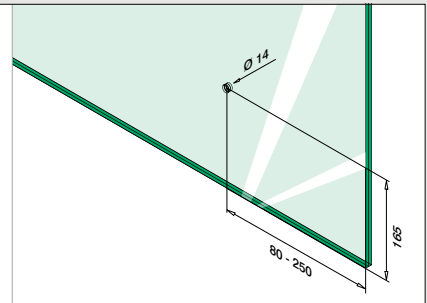

Optional: Cap rails: ■ 173 - 189
Edge protection: ■ 170 - 172
Safety glass: ■ 164 - 165
All anchors: ■ 461 - 467

Please refer to the respective certificates and static calculations for specifications such as mounting details, glass dimensions and glass types.

MOD 0763

304	Satin				€/pc.
INDOOR	T				
130763-12	12 - 21,52	■ 461 - 467	1		164,05
316	Satin				
OUTDOOR					
140763-12	12 - 21,52	■ 461 - 467	1		204,00

International Design Model Protection

Q-INFO