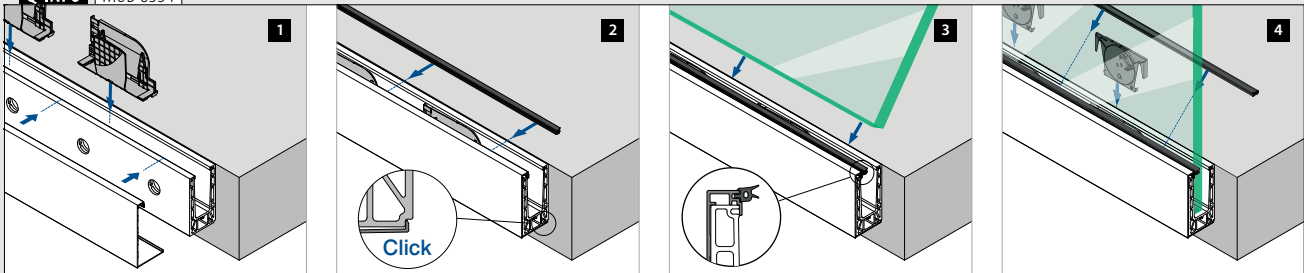

Q-INFO Aluminium

Q-INFO MOD 8334