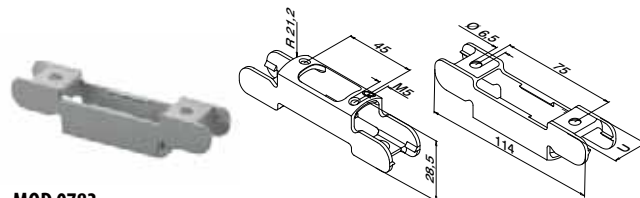

For handrail bracket, straight

MOD 0781

316	Satin				
OUTDOOR	U			€/pc.	
140781-24	24	QS-205 ■476	2	11,95	

International Design Model Protection

For handrail bracket, adjustable

MOD 0783

316	Satin				
OUTDOOR	U			€/pc.	
140783-24	24	QS-205 ■476	2	11,95	