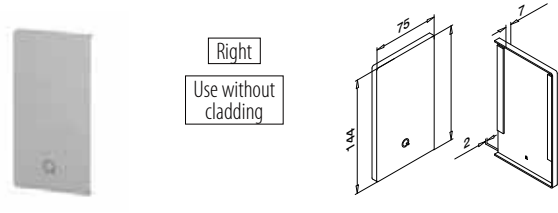

MOD 8432

Aluminium	Mill finish		
	Tape		€/ pc.
168432-02-00	Prepacked	1	30,95
Aluminium	Brushed, anodised		
OUTDOOR			
168432-02-18	Prefixed	1	35,15