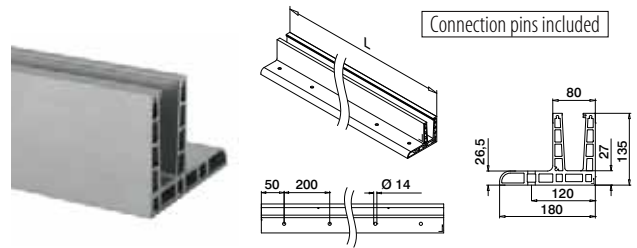

Base channels, top mount

- Optional: Cap rails: ■ 173 - 189
- Edge protection: ■ 170 - 172
- Safety glass: ■ 164 - 165
- Safety Wedge System: ■ 122
- All anchors: ■ 461 - 467

Please refer to the respective certificates and static calculations for specifications such as mounting details, glass dimensions and glass types.

MOD 8520

Aluminium	Brushed, anodised			
OUTDOOR				€/pc.
168520-025-00-18	■ 461 - 467		L = 2,5 m	737,70

International Design Model Protection

Corners, top mount

MOD 8521

Aluminium	Brushed, anodised			
OUTDOOR				€/pc.
168521-01-18	■ 461 - 467		1	307,35

MOD 8521

Aluminium	Brushed, anodised			
OUTDOOR				€/pc.
168521-02-18	■ 461 - 467		1	307,35

End caps, top mount

MOD 8522

Aluminium	Brushed, anodised			
OUTDOOR	Tape			€/pc.
168522-01-18	Prefixed		1	54,85

MOD 8522

Aluminium	Brushed, anodised			
OUTDOOR	Tape			€/pc.
168522-02-18	Prefixed		1	54,85

Q-INFO MOD 8520

Q-INFO MOD 8520

Q-INFO MOD 8522