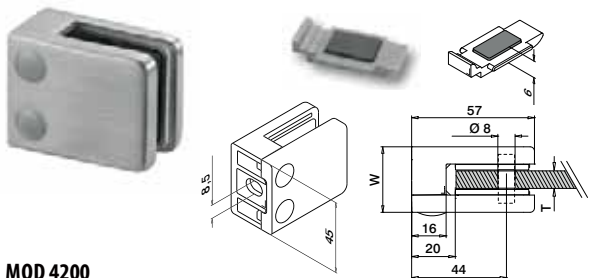

Plate adapters - MOD 4200

For flat tube

Security plate included