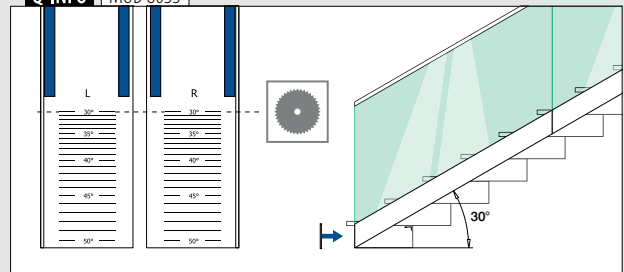

Q-INFO MOD 8033