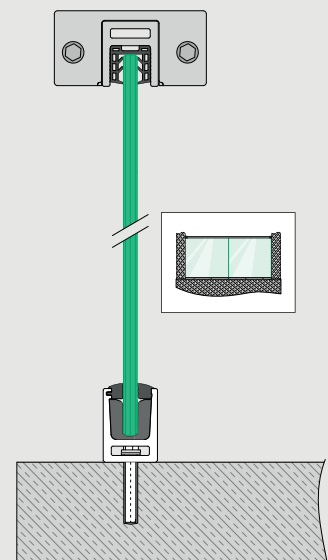

EASY GLASS® HYBRID

Hybrid Top mount

- For mounting between walls

140