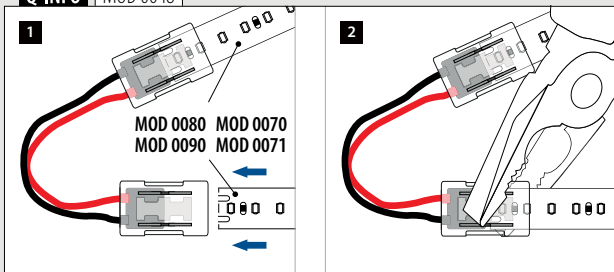

Q-INFO MOD 0049

Universal connector strip to strip

MOD 0053

OUTDOOR	For MOD	V		€/pc.
200053	0072, 0073, 0082, 0092	24 / 48	1	6,75

NEW IP68

Universal flex connector

MOD 0054

OUTDOOR	For MOD	V		€/pc.
200054	0072, 0073, 0082, 0092	24 / 48	1	9,45