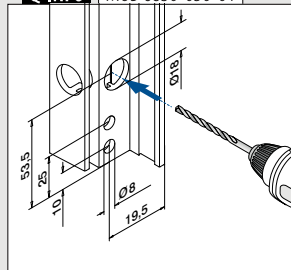

Q-INFO

MOD 6830-050-01