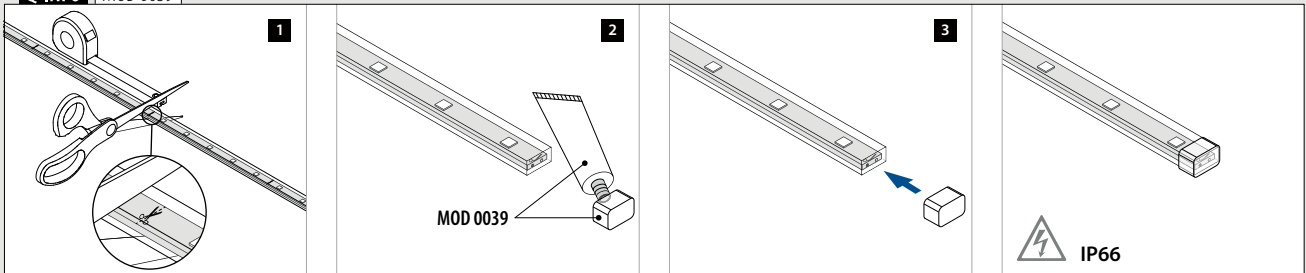

Q-INFO MOD 0039