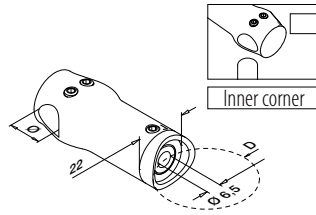

Crossbar holders

For round tube

Inner corner

MOD 0834

304 Satin

INDOOR	D	Ø	QS-15 476	4	€/pc.
130834-042-12	42,4	12	QS-15 476	4	13,20
130834-048-12	48,3	12	QS-15 476	4	13,20

316 Satin

OUTDOOR	D	Ø	QS-16 476	4	€/pc.
140834-042-12	42,4	12	QS-16 476	4	17,15
140834-048-12	48,3	12	QS-16 476	4	17,15

International Design Model Protection

For round tube