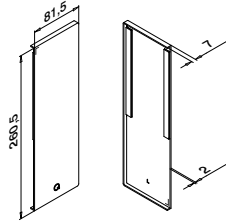

End caps, fascia mount

Left