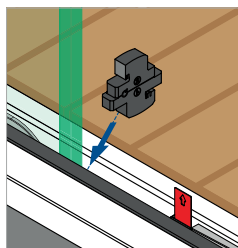

MOD 8205 ■ 50

Trim/intermediate rubber