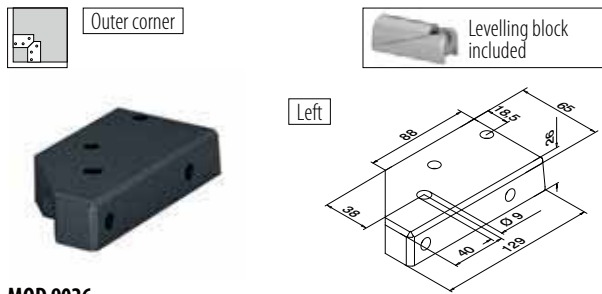

MOD 9026

Aluminium	Mill finish		€ / pc.
169026-009-91-00	461 - 467	1	25,40
Aluminium	Brushed, anodised		
OUTDOOR			
169026-009-91-18	461 - 467	1	29,30
Aluminium	Powder coated RAL 7016, textured		
OUTDOOR			
169026-009-91-33	461 - 467	1	28,00
Aluminium	Black Line		
OUTDOOR			
NEW 169026-009-91-82	461 - 467	1	28,00