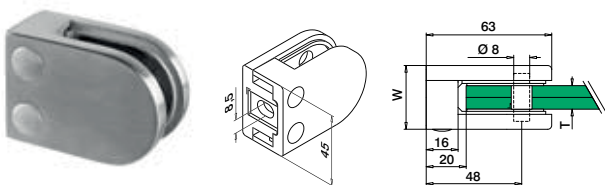

Q-INFO MOD 1062

Glass clamps - MOD 2500

For flat tube

MOD 2500

304 Satin										
INDOOR	W	T			€/pc.					
132500-000-12	30	See MOD 5025	QS-26	478	4	12,35				
316 Satin										
OUTDOOR	W	T			€/pc.					
142500-000-12	30	See MOD 5025	QS-27	478	4	13,95				
316 Mirror polished										
OUTDOOR	W	T			€/pc.					
142500-000-10	30	See MOD 5025	QS-27	478	4	16,90				
316 Black Line										
OUTDOOR	W	T			€/pc.					
142500-000-82	30	See MOD 5025	QS-27	478	4	18,15				
Zamak										
INDOOR	W	T			€/pc.					
102500-000-...	32	See MOD 5025	QS-28	478	4	Q-info				