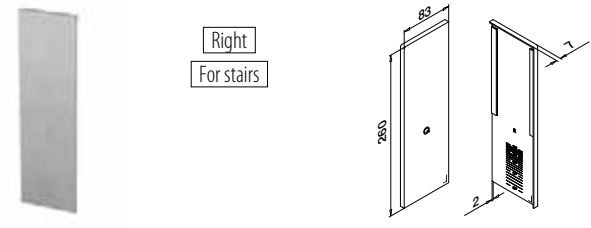

Aluminium	Brushed, anodised		
OUTDOOR	Tape		€/ pc.
168532-02-18	Prefixed	1	35,35

Left

For stairs

MOD 8533

Aluminium	Brushed, anodised		
OUTDOOR	Tape		€/ pc.
168533-01-18	Prefixed	1	52,55

Right

For stairs

MOD 8533