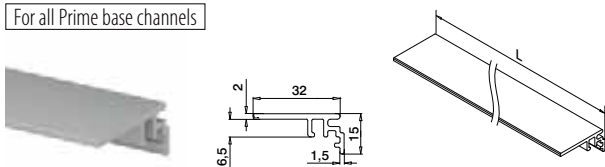

Q-INFO MOD 8445

Q-INFO MOD 8444

Trims

For all Prime base channels

MOD 6973

Aluminium	Mill finish		€/pc.
166973-50-00		L = 5 m	57,10
Aluminium	Brushed, anodised		
OUTDOOR			
166973-50-18		L = 5 m	63,40

PREFIX