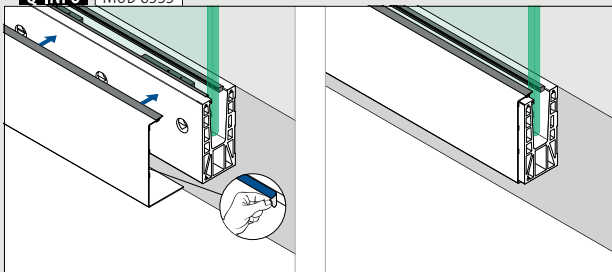

Blind plug, fascia mount

Use without cladding

MOD 8538

Plastic	White aluminium RAL 9006		
INDOOR	Tape		€/ pc.
158538-36		10	1,60

Q-INFO MOD 8532 / 8533

Q-INFO MOD 8535

Q-INFO MOD 8533

Q-INFO MOD 8538