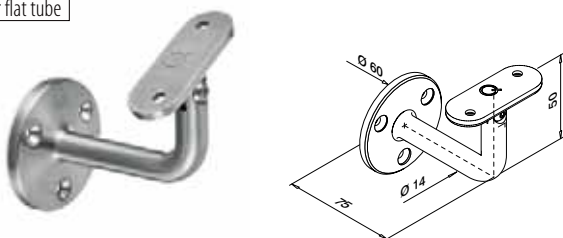

MOD 0115

304 Satin

INDOOR

Product Code	Height	Material	Color	Qty	Price		
130115	42,4	QS-7	475 / QS-10	476 / QS-87	474	2	13,10

For flat tube