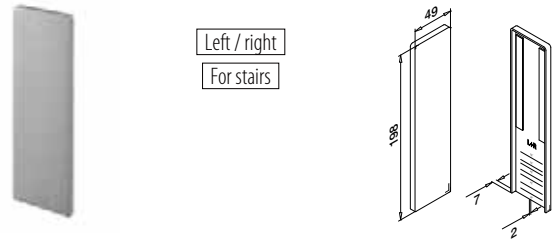

Q-INFO MOD 8060

Q-INFO

End caps, top mount

MOD 8012

Aluminium Mill finish

SELL OUT	Tape	€ / pc.
168012-00-00	Prepacked	26,00

Aluminium Brushed, anodised
OUTDOOR

168012-00-18	Prefixed	27,80
--------------	----------	-------