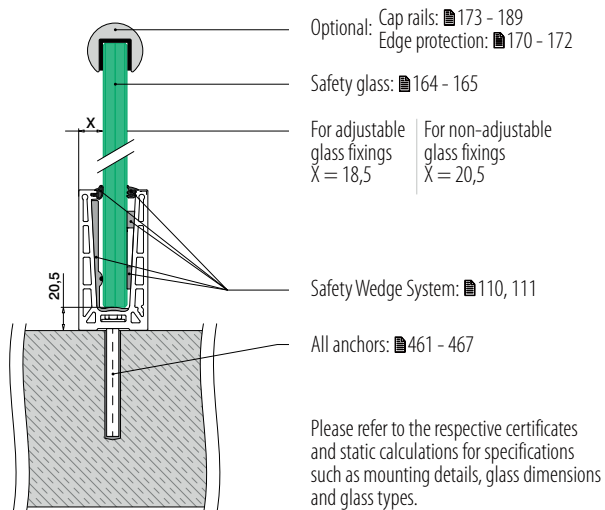

Base channels, top mount

MOD 8110

	Aluminium	Mill finish		€ / pc.
SELL OUT	168110-050-00-00	■ 461 - 467	L = 5 m	723,50
	Aluminium	Brushed, anodised		
	OUTDOOR			
SELL OUT	168110-050-00-18	■ 461 - 467	L = 5 m	768,60

International Design Model Protection