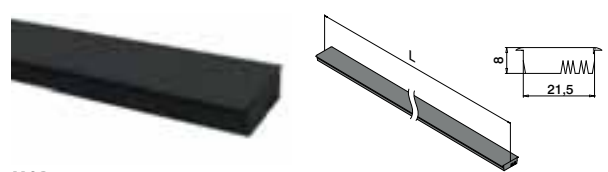

Intermediate rubber