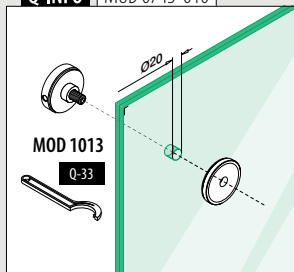

Q-INFO MOD 0745-010