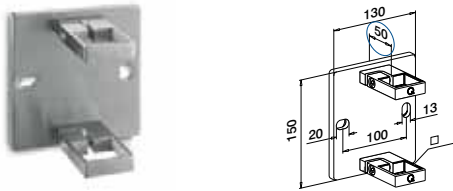

MOD 4551

304 Satin		316 Satin		€/pc.
INDOOR	For tube □	INDOOR	For tube □	
134551-040-12	40 x 40	144507-040-12	40 x 40	35,05
QS-33	468	QS-33	468	
	1		1