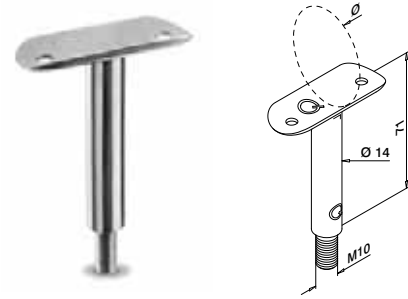

INDOOR

SELL OUT	130810-000-00	QS-12 476	2	€/pc.
				11,15

For round tube