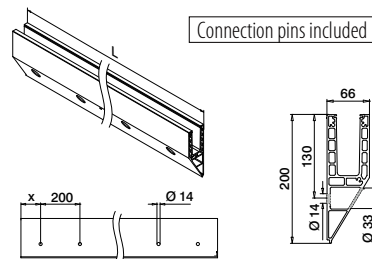

For non-adjustable glass fixings
X = 18,5
Y = variable
H = 138

Q-disc® System: ■ 31, 32

All anchors: ■ 461 - 467

Please refer to the respective certificates and static calculations for specifications such as mounting details, glass dimensions and glass types.