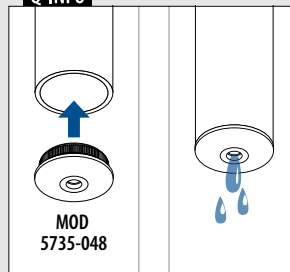

Q-LINE - EXTRA STRONG

Q-INFO

Q-INFO

Q-INFO

Baluster post tubes for crossbar holders, fascia mount

With threaded holes

MOD 0935

304	Satin							
INDOOR	Ø	H1	H2	H3		€/pc.		
130935-242-00-12	42,4 x 2,0	340	125	35	1	50,85		