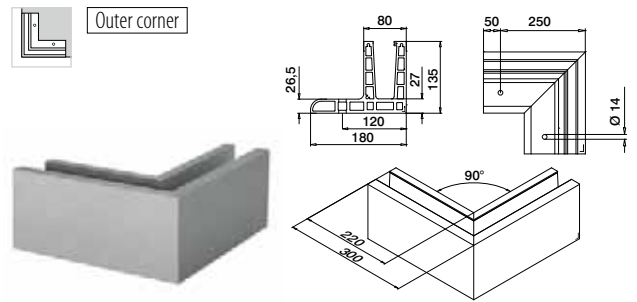

Base channels, top mount

- Optional: Cap rails: ■ 173 - 189
- Edge protection: ■ 170 - 172
- Safety glass: ■ 164 - 165
- Safety Wedge System: ■ 122
- All anchors: ■ 461 - 467

Please refer to the respective certificates and static calculations for specifications such as mounting details, glass dimensions and glass types.

MOD 8520

Aluminium	Brushed, anodised			
OUTDOOR				€/pc.
168520-025-00-18	■ 461 - 467		L = 2,5 m	737,70

International Design Model Protection

Corners, top mount

MOD 8521

Aluminium	Brushed, anodised			
OUTDOOR				€/pc.
168521-01-18	■ 461 - 467		1	307,35

MOD 8521

Aluminium	Brushed, anodised			
OUTDOOR				€/pc.
168521-02-18	■ 461 - 467		1	307,35

End caps, top mount

MOD 8522

Aluminium	Brushed, anodised			
OUTDOOR	Tape			€/pc.
168522-01-18	Prefixed		1	54,85

MOD 8522

Aluminium	Brushed, anodised			
OUTDOOR	Tape			€/pc.
168522-02-18	Prefixed		1	54,85

Q-INFO MOD 8520

Q-INFO MOD 8520

Q-INFO MOD 8522