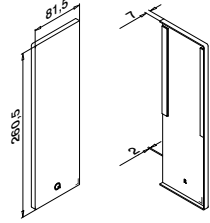

MOD 8542

Aluminium	Brushed, anodised		
OUTDOOR	Tape		€/ pc.
168542-01-18	Prefixed	1	57,60

Right