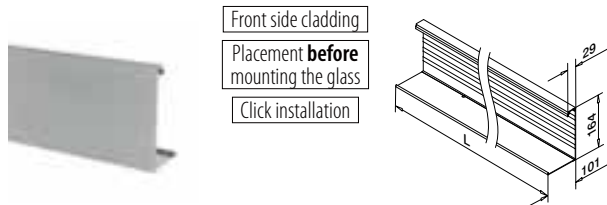

Cladding, fascia mount