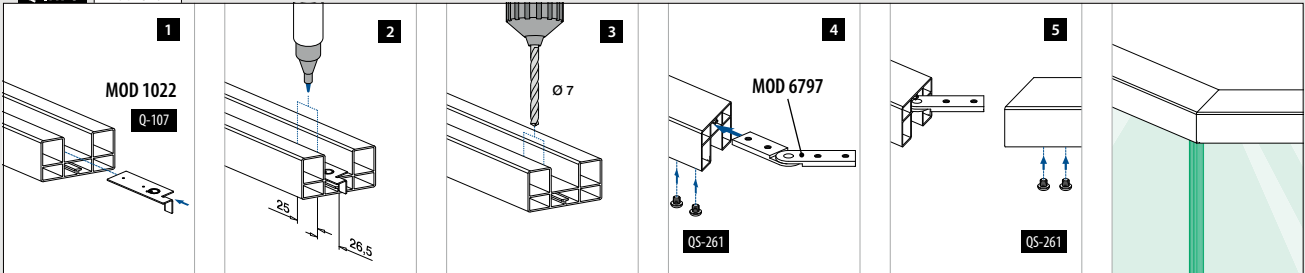

MOD 6797
Aluminium Mill finish
 166797 QS-261 476 2 € / pc. 11,70

MOD 6798
Aluminium Mill finish
 166798 QS-261 476 2 € / pc. 11,70

Q-INFO MOD 6311

Q-INFO MOD 6797

Q-INFO MOD 6798

Q-INFO MOD 6798

Upwards

Cut	45°	40°	35°	30°	25°	20°	15°	10°	5°	0°
Outer angle	90°	100°	110°	120°	130°	140°	150°	160°	170°	180°
Distance to edge (x)	30,5	30,0	29,5	29,0	28,5	28,0	27,5	27,0	27,0	26,5