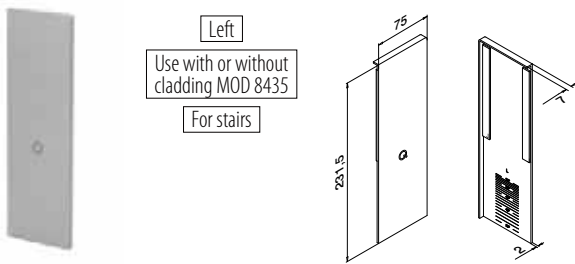

MOD 8433

Aluminium	Mill finish		
	Tape		€/ pc.
168433-01-00	Prepacked	1	40,10
Aluminium	Brushed, anodised		
OUTDOOR			
168433-01-18	Prefixed	1	47,10