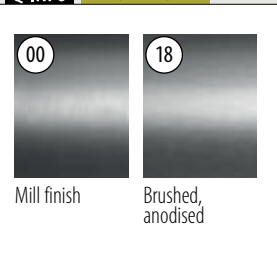

Q-INFO Aluminium