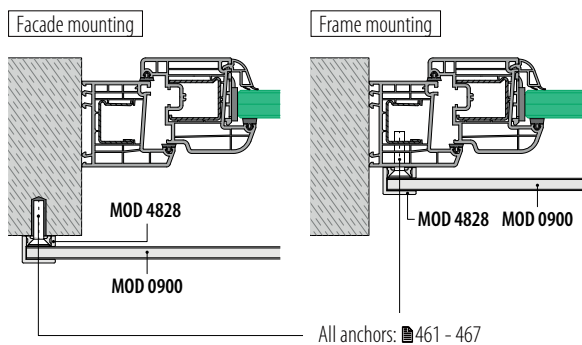

Chest rails 20x10 - MOD 4828