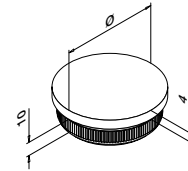

316	Satin				
OUTDOOR		For tube Ø		€/ pc.	
145729-233-12		33,7 x 2,0	2	5,60	

MOD 5732 - EASY HIT®