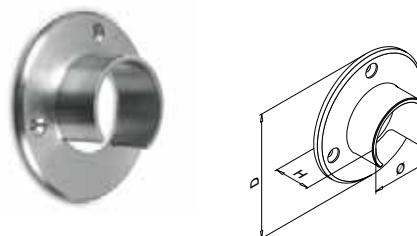

Wall flanges