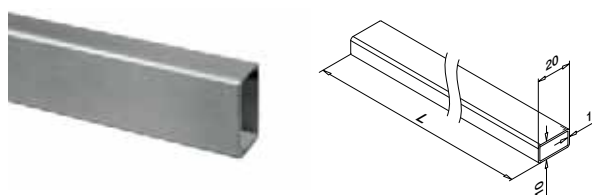

International Design Model Protection

Tubes

Q-TUBE **DISCOUNT**

Ask for your personal discount or check your price in our online shop.

MOD 1940	316 Satin	OUTDOOR	For tube <input type="checkbox"/>		€/ pc.
141940-021-50-12	20 x 10 x 1,0	L = 5 m		100,85	