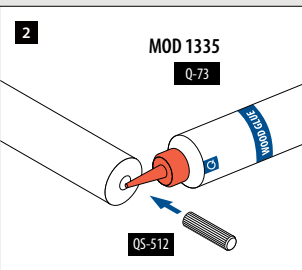

Q-INFO | MOD 0950 / 0203