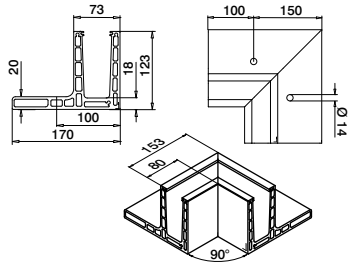

Corners, top mount