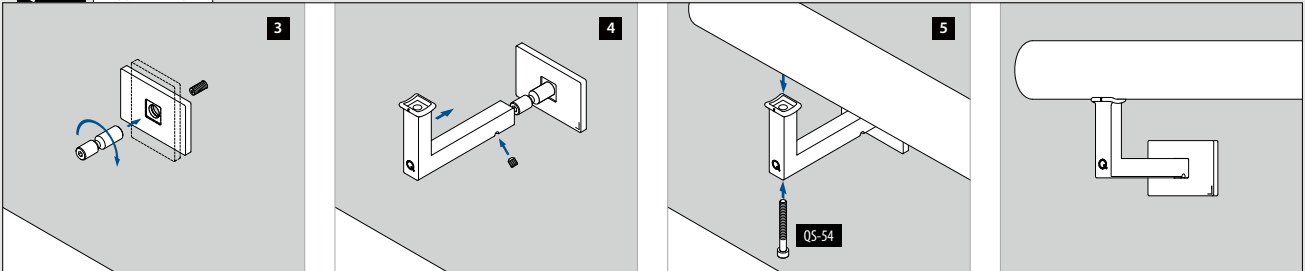

Q-INFO | MOD 4111-042