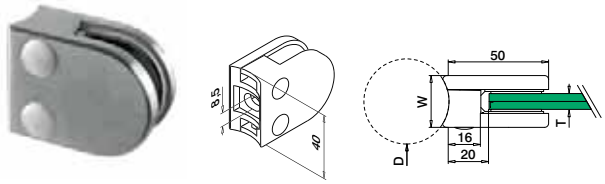

MOD 2700

304 Satin							
INDOOR	W	T			€/ pc.		
132700-000-12	26	See MOD 5027	QS-26	478	4	8,90	
316 Satin							
OUTDOOR	W	T			€/ pc.		
142700-000-12	26	See MOD 5027	QS-27	478	4	10,70	
Zamak							
INDOOR	W	T			€/ pc.		
102700-000-...	28	See MOD 5027	QS-28	478	4	Q-info	

SELL OUT

For round tube