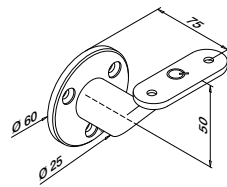

For flat tube