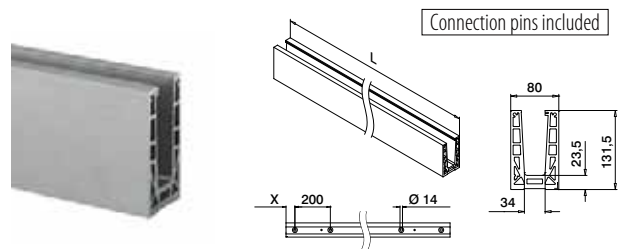

Q-INFO MOD 8500

Q-INFO MOD 1001

Q-INFO MOD 8505

Base channels, top mount

Please refer to the respective certificates and static calculations for specifications such as mounting details, glass dimensions and glass types.