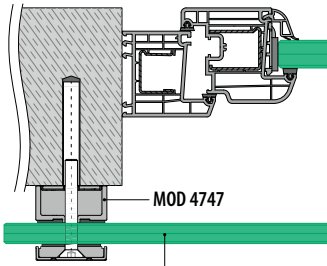

Facade mounting

Please refer to the respective certificates and static calculations for specifications such as mounting details, glass dimensions and glass types.

Safety glass: 164 - 165

Point glass adapters

Square □