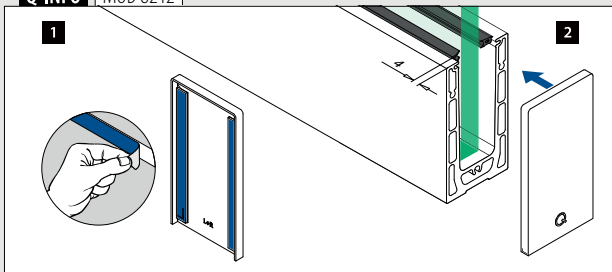

Q-INFO MOD 8212

Q-INFO Aluminium

00	18	82 RAL 9005
Mill finish	Brushed, anodised	Powder coated
		Black, matt, textured