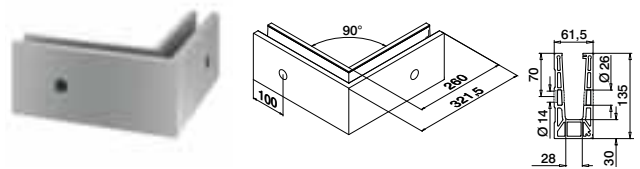

MOD 8131

Aluminium	Brushed, anodised		
OUTDOOR			
SELL OUT 168131-02-18	461 - 467	1	€/pc. 188,60