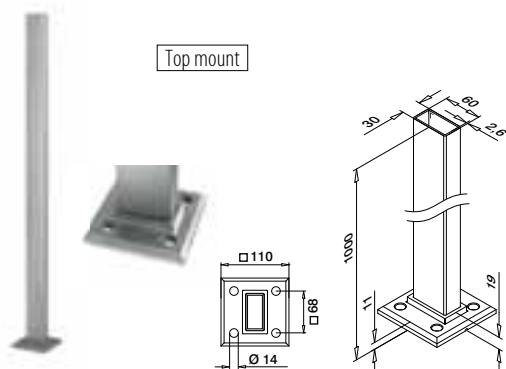

Posts

Baluster posts