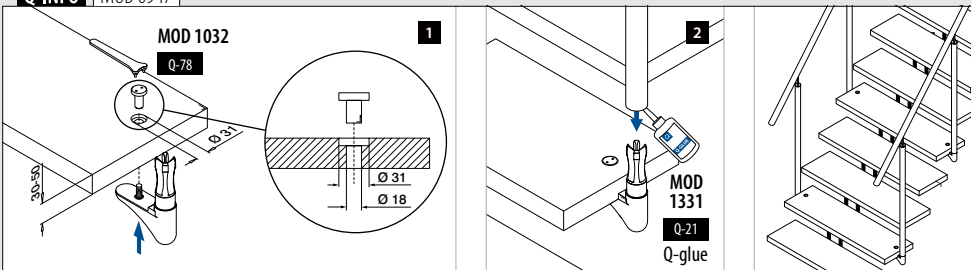

Q-INFO MOD 0947