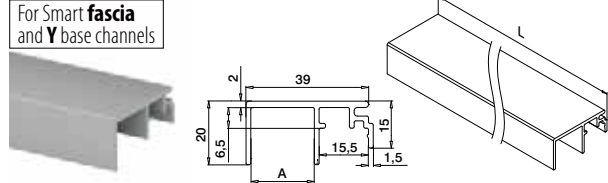

MOD 6970

Aluminium Mill finish		€/ pc.
166970-010-50-00	A L = 5 m	57,10
Aluminium Brushed, anodised		
OUTDOOR		
166970-010-50-18	A L = 5 m	63,40

PREFIX

For Smart fascia and Y base channels