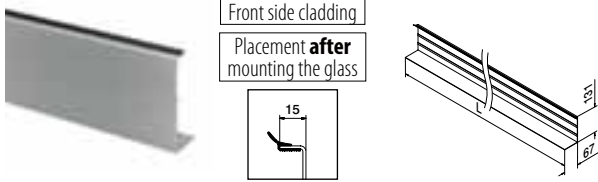

Q-INFO MOD 8204

Railing bases

Cladding, fascia mount

MOD 8235

Aluminium Mill finish			
Tape			€/ pc.
SELL OUT 168235-050-00	Not included*	L = 5 m	170,85
Aluminium Brushed, anodised			
OUTDOOR			
SELL OUT 168235-050-18	Prefixed	L = 5 m	200,80