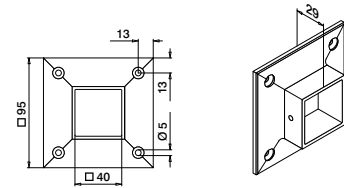

Wall flanges