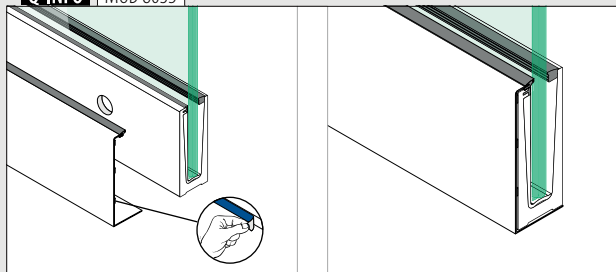

1,60

SELL OUT Only while supplies last.

Q-INFO MOD 8035

Q-INFO MOD 8038

Designed for: Light to heavy use
Use: Indoor and outdoor
Variants: Top, in-floor and fascia mount
Applications: Balconies, galleries, walkways, dividers and stairs
Material: Aluminium (brushed anodised and mill finish)
Glass thickness: 12 to 21,52 mm