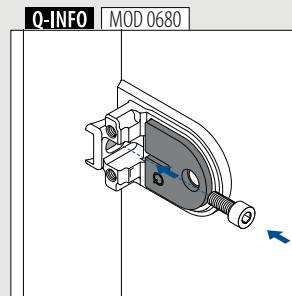

SELL OUT Only while supplies last.