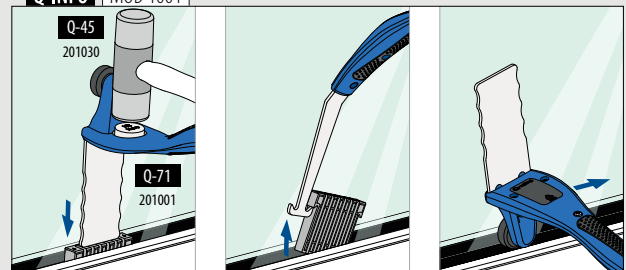

Q-INFO MOD 1001