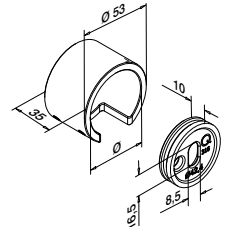

MOD 6504

Aluminium	Mill finish	Ø	3D	€/ pc.
166504-042-01-00		42,4	2	15,00
Aluminium	Brushed, anodised			
166504-042-01-18	OUTDOOR	42,4	2	16,25

NEW

Top
Right

MOD 6504

Aluminium	Mill finish	Ø	3D	€/ pc.
166504-042-02-00		42,4	2	15,00
Aluminium	Brushed, anodised			
166504-042-02-18	OUTDOOR	42,4	2	16,25

NEW