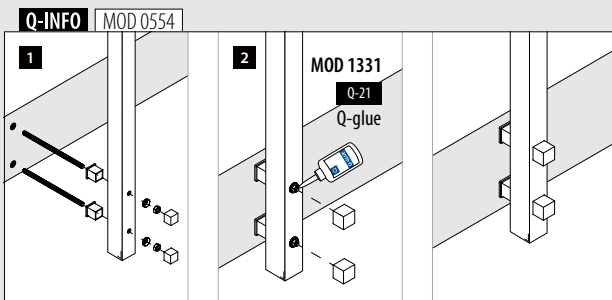

Baluster brackets

MOD 4558

304 Satin		316 Satin		€/pc.
INDOOR	For tube □	INDOOR	For tube □	
134558-040-12	40 x 40	144558-040-12	40 x 40	81,00
QS-63	468	QS-62	468	
	1		1	

MOD 4551

304 Satin		316 Satin		€/pc.
INDOOR	For tube □	INDOOR	For tube □	
134551-040-12	40 x 40	144507-040-12	40 x 40	35,05
QS-33	468	QS-33	468	
	1		1	

MOD 0554

304 Satin		316 Satin		€/pc.
INDOOR	For tube □	INDOOR	For tube □	
130554-040-12	40 x 40	140554-040-12	40 x 40	29,40
SELL OUT	2		2	

MOD 4507

304 Satin		316 Satin		€/pc.
INDOOR	For tube □	INDOOR	For tube □	
134507-040-12	40 x 40	144507-040-12	40 x 40	35,05
	2		2