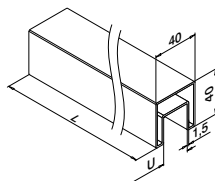

Cap rails

Square □