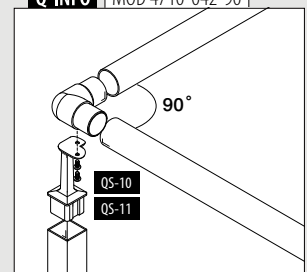

Q-INFO | MOD 4710-042-90