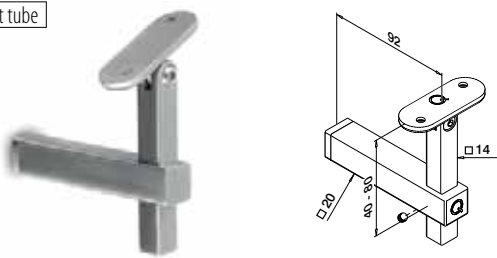

Handrails

Handrail brackets Adjustable Baluster post mounting

For flat tube