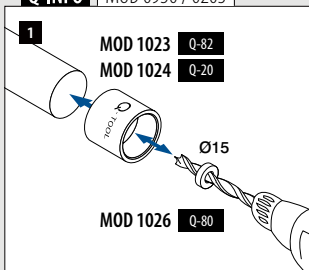

Q-INFO | MOD 0950 / 0203