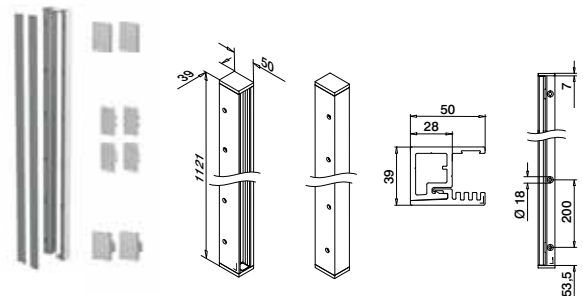

Facade / frame mounting