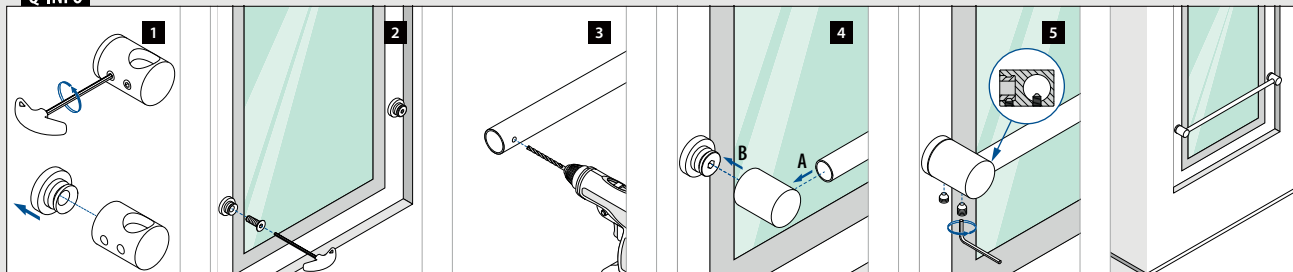

Chest rails Ø12 - MOD 0831 / 0832 / 0833

Please refer to the respective certificates and static calculations for specifications such as mounting details.

Infills

Bar holders

MOD 0832

316	Satin				
OUTDOOR	Ø			€/ pc.	
140832-000-12	12	QS-16	4	6,55	

MOD 0833

316	Satin				
OUTDOOR	Ø			€/ pc.	
140833-000-12	12	QS-16	4	6,55	

MOD 0831

316	Satin				
OUTDOOR	Ø			€/ pc.	
140831-000-12	12	QS-16	4	6,55	

Infills

End caps

In combination with MOD 0831 and MOD 1900

MOD 1759 - EASY HIT®

316	Satin				
OUTDOOR				€/ pc.	
141759-112-12		4		4,75	

NEW

Q-INFO MOD 1759

Q-INFO