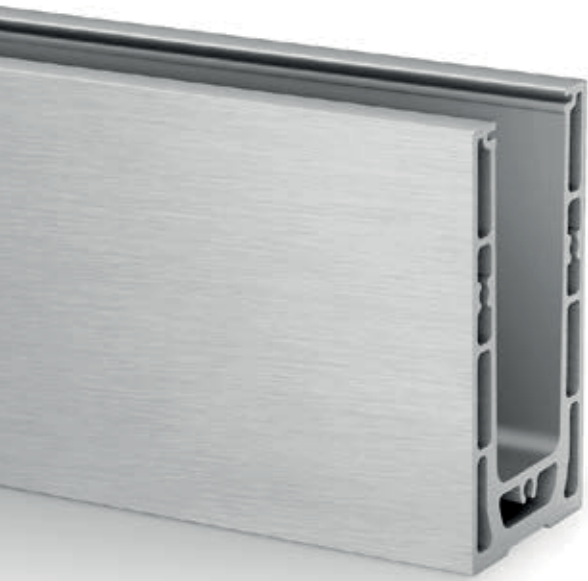

Find all information about Easy Glass Smart+ online:

<https://q-ne.ws/SmartPlus23>

EASY GLASS[®] SMART+

red dot winner 2020
innovative product

Mount 16,76 - 21,52 mm glass quickly and easily

Looking for a solution that lets you quickly mount laminated glass of 16,76 - 21,52 mm thickness and also gives you the ability to align each glass panel individually? Easy Glass® Smart+ is the answer. As with Easy Glass® Smart, you just have to mount the base channel, position the glass and – with just one hand movement – securely align each panel and fix it in place.