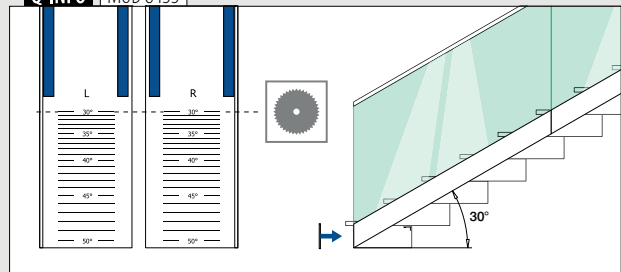

Q-INFO MOD 8433