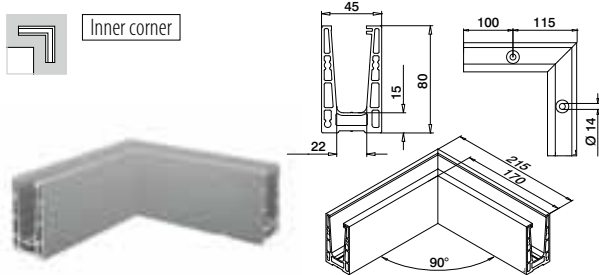

Railing bases

Corners, top mount

MOD 6611

Aluminium	Brushed, anodised		€/ pc.
OUTDOOR			
166611-01-18	█ 461 - 467	1	100,25