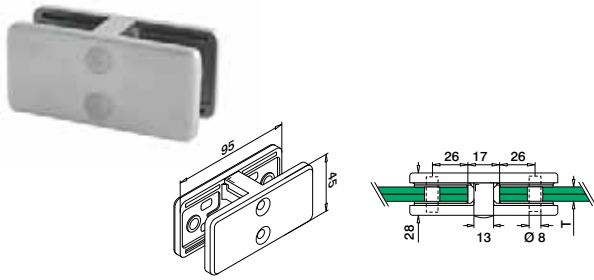

Q-INFO 316

Q-INFO MOD 0742

Q-INFO MOD 2870

Q-INFO MOD 2890

Q-INFO MOD 2870 / 2890

Glass connectors - for glass thickness 16,76 - 21,52 mm

MOD 4270

316	Satin			
OUTDOOR		T		€/pc.
144270-22-12		See T in MOD 5042	2	38,60