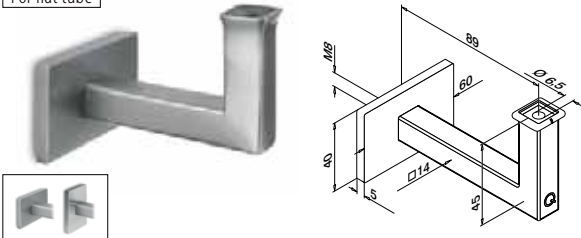

Only while supplies last.

Q-INFO

Q-INFO MOD 4155

For flat tube

MOD 4111

304	Satin			€/ pc.	
INDOOR					
134111-000-12	QS-1	475 / QS-54	476	2	19,25
316					
OUTDOOR					
144111-000-12	QS-2	475 / QS-70	476	2	25,10