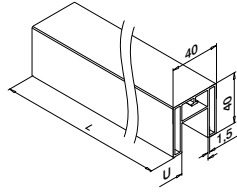

Handrails

Cap rails

Square ☐