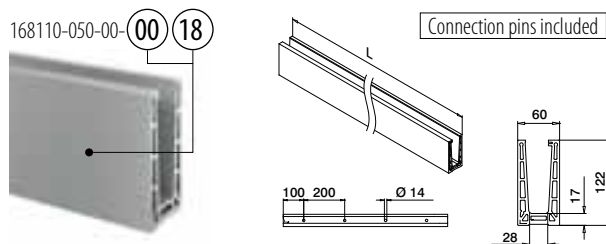

Q-INFO MOD 8105

Base channels, top mount

MOD 8110

	Aluminium	Mill finish		€ / pc.
SELL OUT	168110-050-00-00	■ 461 - 467	L = 5 m	723,50
	Aluminium	Brushed, anodised		
	OUTDOOR			
SELL OUT	168110-050-00-18	■ 461 - 467	L = 5 m	768,60