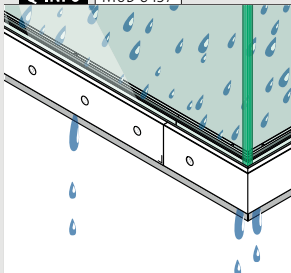

Q-INFO MOD 8437