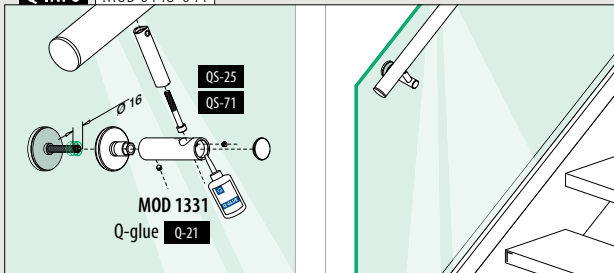

Q-INFO MOD 0148-044