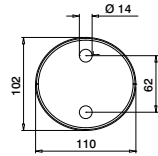

Steel core / stainless steel casing