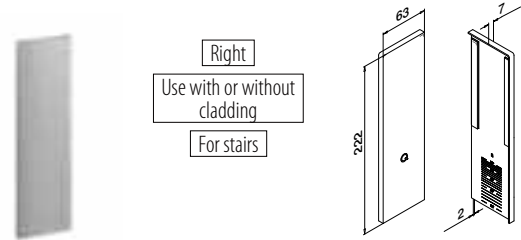

MOD 8133

Aluminium Brushed, anodised

OUTDOOR	Tape		€/ pc.
168133-02-18	Prefixed	1	39,95

SELL OUT