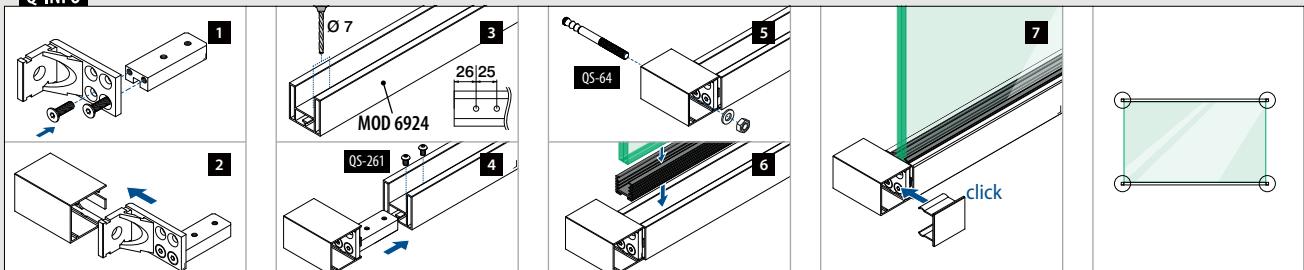

Wall flanges

MOD 6508

Aluminium	Brushed, anodised				
OUTDOOR					€/ pc.
166508-040-18	40 x 40	461 - 467	2		39,95

NEW

Cap rails

Square ☐

MOD 6924

Aluminium	Mill finish				
	U	☐			€/ pc.
166924-040-50-00	24	40 x 40	L = 5 m		162,30
Aluminium	Brushed, anodised				
OUTDOOR					
166924-040-50-18	24	40 x 40	L = 5 m		187,70

International Design Model Protection

Rubber inlays

MOD 5124

Accessories

U = 24 mm

For monolithic glass	T		€/ pc.
205124-050-08	8 - 10	L = 5 m	47,80
205124-050-11	12	L = 5 m	47,80
205124-050-15	15	L = 5 m	47,80
205124-050-19	19	L = 5 m	47,80

For laminated glass

205124-050-08	8,76 - 10,76	L = 5 m	47,80
205124-050-11	11,52 - 13,52	L = 5 m	47,80
205124-050-17	16,76 - 17,52	L = 5 m	47,80
NEW 205124-050-92	20,76 - 21,52	L = 5 m	47,80

Q-INFO MOD 6924

Q-INFO Aluminium

Q-INFO