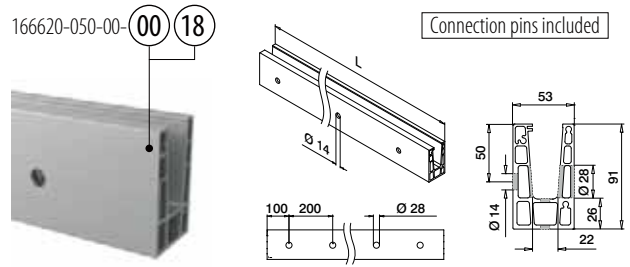

Base channels, fascia mount

Please refer to the respective certificates and static calculations for specifications such as mounting details, glass dimensions and glass types.

MOD 6620

Aluminium	Mill finish	X		€/ pc.
166620-050-00-00		100	461 - 467 L = 5 m	431,65
Aluminium	Brushed, anodised			
166620-050-00-18		100	461 - 467 L = 5 m	461,20

International Design Model Protection

Corners, fascia mount

MOD 6621

Aluminium	Brushed, anodised			€/ pc.
166621-01-18		1	461 - 467	109,70

MOD 6621

Aluminium	Brushed, anodised			€/ pc.
166621-02-18		1	461 - 467	109,70

Q-INFO MOD 6620

Q-INFO Aluminium

Q-INFO