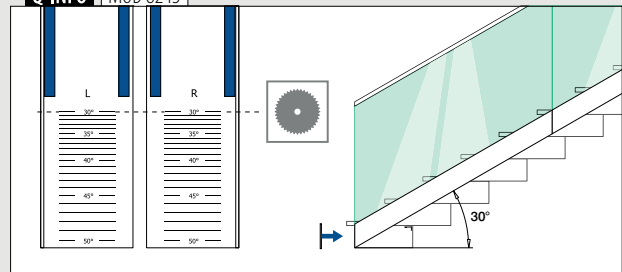

Q-INFO MOD 8243