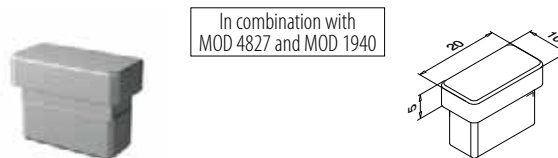

End caps

Rectangular ☐