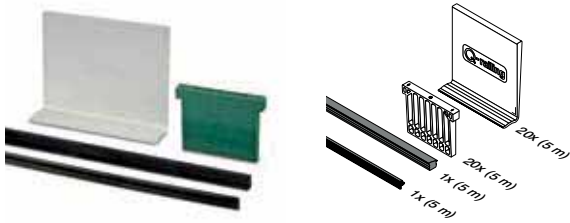

Railing bases

Safety Wedge System (rubber and wedges set)

For glass fixing