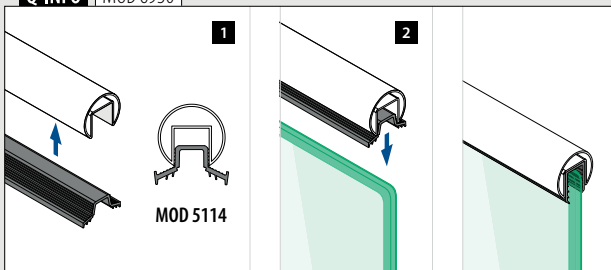

International Design Model Protection

SELL OUT Only while supplies last.

Q-INFO MOD 6930

Q-INFO MOD 6930

Q-INFO MOD 0860

GLASS FRAME TUBE

Q-railing

Connectors