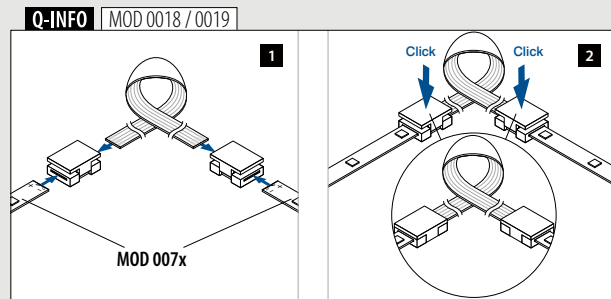

LED strip connection cable
for MOD 0070 / 0071

MOD 0020		V	L		€/ pc.
INDOOR					
200020-20	24	500	1		5,75

IP20

LED strip connection cable
for MOD 0072 / 0073

MOD 0020		V	L		€/ pc.
OUTDOOR					
200020-54	24V	500	1		9,20

IP54

LED strip connector

MOD 0018			€/ pc.
INDOOR			
200018		1	4,40

IP20

LED strip connection cable

MOD 0019			€/ pc.
INDOOR			
SELL OUT 200019		1	0,90

IP20

LED strip connector sleeve
for LED strip MOD 0072 / 0073

MOD 0023			€/ pc.
OUTDOOR			
200023		1	4,40

IP54

SELL OUT Only while supplies last.