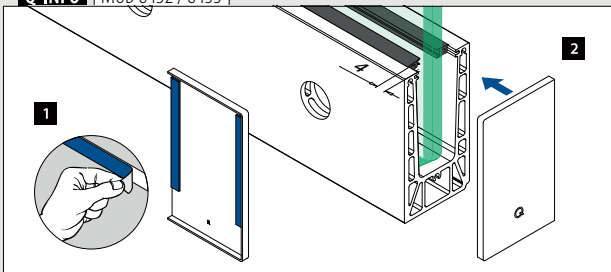

Q-INFO MOD 8432 / 8433