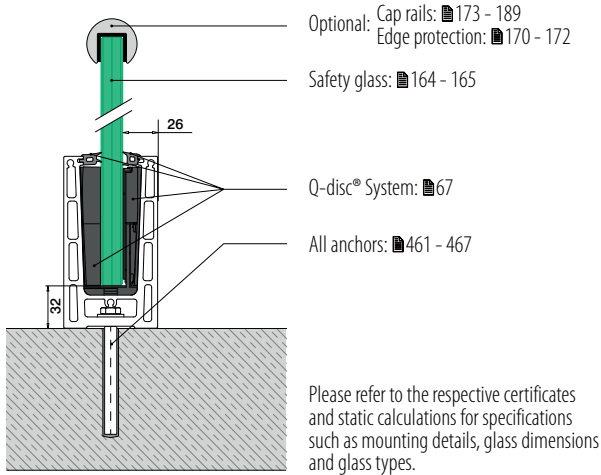

Railing bases

Base channels, top mount