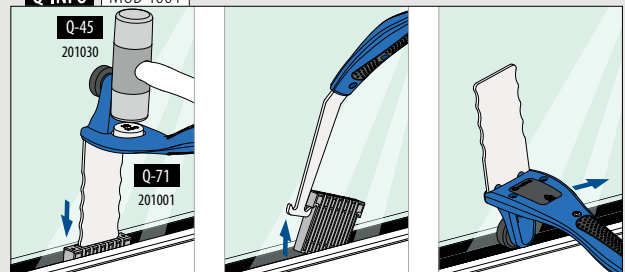

Q-INFO MOD 1001