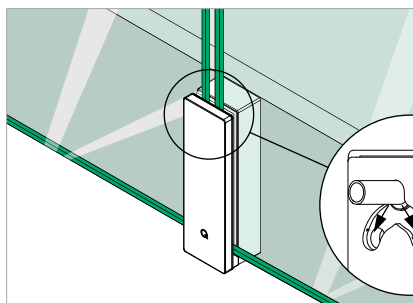

Optional: Cap rails: ■ 173 - 189
Edge protection: ■ 170 - 172
Safety glass: ■ 164 - 165
All anchors: ■ 461 - 467

Please refer to the respective certificates and static calculations for specifications such as mounting details, glass dimensions and glass types.

MOD 0763

304	Satin				€/pc.
INDOOR	T				
130763-12	12 - 21,52	■ 461 - 467	1		164,05
316	Satin				
OUTDOOR					
140763-12	12 - 21,52	■ 461 - 467	1		204,00

International Design Model Protection

Q-INFO