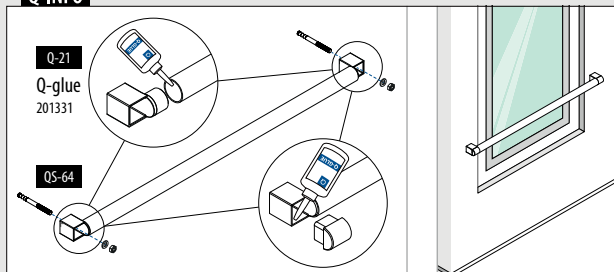

Chest rails Ø42,4 - MOD 6517

Please refer to the respective certificates and static calculations for specifications such as mounting details.

All anchors: ■461 - 467

Wall flanges

MOD 6517

316

Satin

OUTDOOR

For tube Ø

146517-242-12

42,4 x 2,0

QS-27 ■476

2

€/pc.

44,90

NEW

Tubes

Q-TUBE ▼ DISCOUNT

Ask for your personal discount or check your price in our online shop.

MOD 0900

316

Satin

OUTDOOR

Ø

X

L = 5 m

€/pc.

140900-242-50-12

42,4

2,0

145,10

PREFIX

Q-INFO

Q-INFO MOD 0900