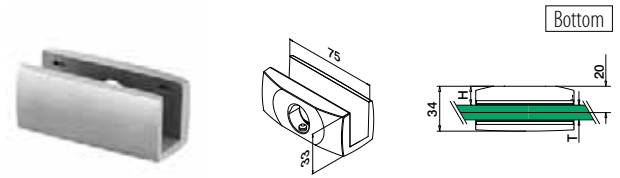

International Design Model Protection

MOD 5500

316 Satin				
OUTDOOR	T	H		€/pc.
145500-02-12	See T in MOD 5055	See H in MOD 5055	2	17,05

International Design Model Protection

Adapters for MOD 5500

MOD 0785