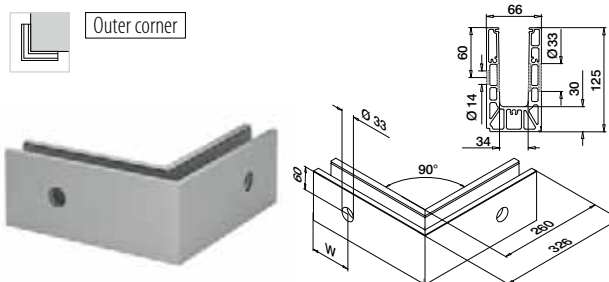

MOD 8231

Aluminium Mill finish

	W			€ / pc.
168231-02-00	100*	■ 461 - 467	1	120,30

Aluminium Brushed, anodised

	W			€ / pc.
168231-02-18	100*	■ 461 - 467	1	127,45

International Design Model Protection

*Hole positionings can deviate due to production method.