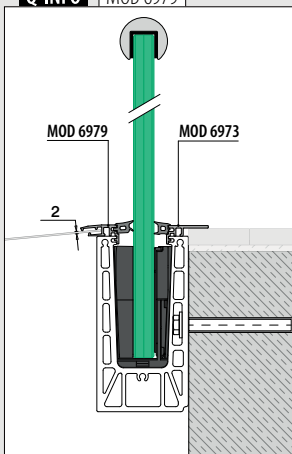

MOD 6974

Aluminium Mill finish	A		€/ pc.
166974-020-50-00	20	L = 5 m	64,35
Aluminium Brushed, anodised			
OUTDOOR			
166974-020-50-18	20	L = 5 m	71,45

PREFIX

Q-INFO MOD 6979