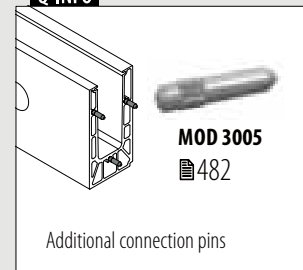

Base channels, fascia mount

Optional: Cap rails: ■ 173 - 189
Edge protection: ■ 170 - 172

Safety glass: ■ 164 - 165

For adjustable glass fixings
X = variable
Y = 28,5
H = 35

For non-adjustable glass fixings
X = 18,5
Y = variable
H = 33

Q-disc® System: ■ 31, 32

All anchors: ■ 461 - 467

Please refer to the respective certificates and static calculations for specifications such as mounting details, glass dimensions and glass types.

Connection pins included

MOD 8230

Aluminium	Mill finish	X	■ 461 - 467	L = 5 m	€/ pc.
168230-050-00-00		100			608,10
Aluminium	Brushed, anodised				
OUTDOOR					
168230-025-00-18		50	■ 461 - 467	L = 2,5 m	334,70
168230-050-00-18		100	■ 461 - 467	L = 5 m	669,30

International Design Model Protection

Corners, fascia mount

Inner corner

MOD 8231

Aluminium	Mill finish	W	■ 461 - 467	1	€/ pc.
168231-01-00		100*			120,30
Aluminium	Brushed, anodised				
OUTDOOR					
168231-01-18		100*	■ 461 - 467	1	127,45

International Design Model Protection

*Hole positionings can deviate due to production method.

Outer corner

MOD 8231

Aluminium	Mill finish	W	■ 461 - 467	1	€/ pc.
168231-02-00		100*			120,30
Aluminium	Brushed, anodised				
OUTDOOR					
168231-02-18		100*	■ 461 - 467	1	127,45

International Design Model Protection

Q-INFO MOD 8230

Q-INFO MOD 8230

Q-INFO Aluminium

Q-INFO