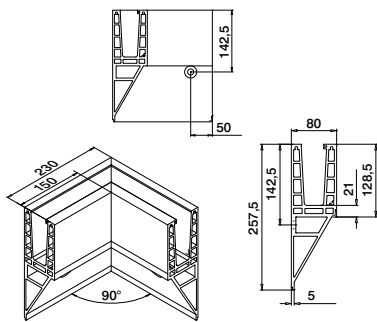

Railing bases

Corners, fascia mount

MOD 8541

Aluminium	Brushed, anodised		
OUTDOOR			
168541-01-18	■ 461 - 467	1	€/ pc. 325,70