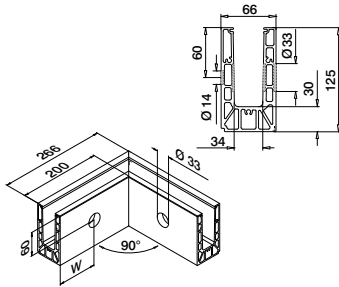

Corners, fascia mount

Inner corner