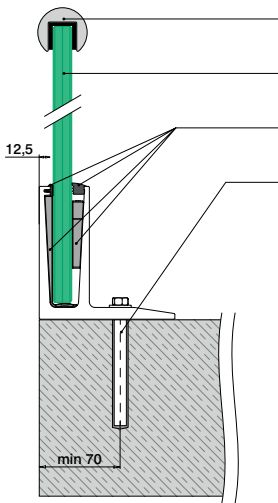

Railing bases

Base channels, top mount

- Optional: Cap rails: ■ 173 - 189
- Edge protection: ■ 170 - 172
- Safety glass: ■ 164 - 165
- Safety Wedge System: ■ 98
- All anchors: ■ 461 - 467

Please refer to the respective certificates and static calculations for specifications such as mounting details, glass dimensions and glass types.