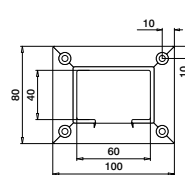

MOD 6545

304 Satin

INDOOR

For ☐

H

€/ pc.

SELL OUT 136545-640-12 60 x 40 29 QS-7 475 2 27,80

316 Satin

OUTDOOR

146545-640-12 60 x 40 29 QS-50 475 2 34,75