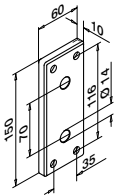

Fascia mount
For MOD 3507-04x
Fixing bolts for MOD 3507-04x are included