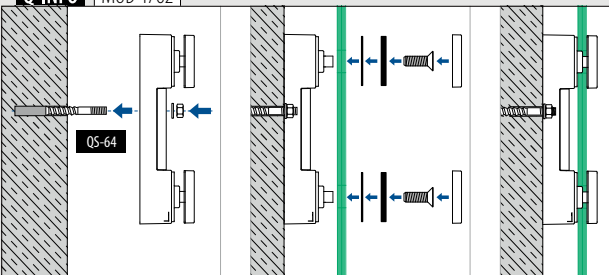

Q-INFO 316

Mirror polished Satin

SELL OUT Only while supplies last.

Q-INFO MOD 4762

Q-INFO MOD 4747

Q-INFO MOD 4747

Q-INFO MOD 4747

Q-INFO MOD 4762