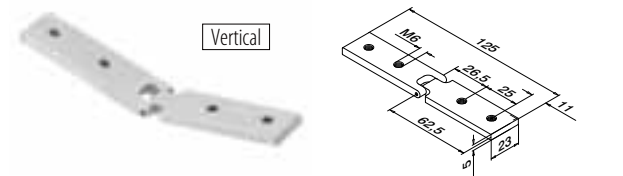

MOD 6798
Aluminium Mill finish
 166798 QS-261 476 2 € / pc. 11,70

Q-INFO MOD 6311

Q-INFO MOD 6797

Q-INFO MOD 6798

Q-INFO MOD 6798

Upwards

Cut	45°	40°	35°	30°	25°	20°	15°	10°	5°	0°
Outer angle	90°	100°	110°	120°	130°	140°	150°	160°	170°	180°
Distance to edge (x)	30,5	30,0	29,5	29,0	28,5	28,0	27,5	27,0	27,0	26,5