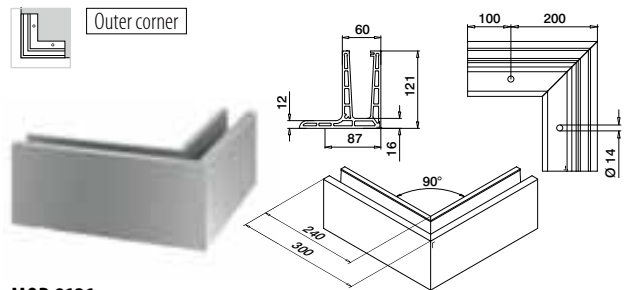

Railing bases

Base channels, top mount

MOD 8120

Aluminium	Brushed, anodised			
OUTDOOR				
SELL OUT 168120-050-00-18	■ 461 - 467	L = 5 m		€/ pc. 880,45

International Design Model Protection

Railing bases

Corners, top mount

MOD 8121

Aluminium	Brushed, anodised			
OUTDOOR				
SELL OUT 168121-01-18	■ 461 - 467	1		€/ pc. 192,60

MOD 8121

Aluminium	Brushed, anodised			
OUTDOOR				
SELL OUT 168121-02-18	■ 461 - 467	1		€/ pc. 192,60

Railing bases

End caps, top mount

MOD 8122

Aluminium	Brushed, anodised			
OUTDOOR	Tape			
SELL OUT 168122-01-18	Prefixed	1		€/ pc. 40,50

SELL OUT Only while supplies last.

MOD 8122

Aluminium	Brushed, anodised			
OUTDOOR	Tape			
SELL OUT 168122-02-18	Prefixed	1		€/ pc. 40,50

Q-INFO MOD 8120

Q-INFO MOD 8120

Q-INFO MOD 8122

Q-INFO MOD 8120 / 8121