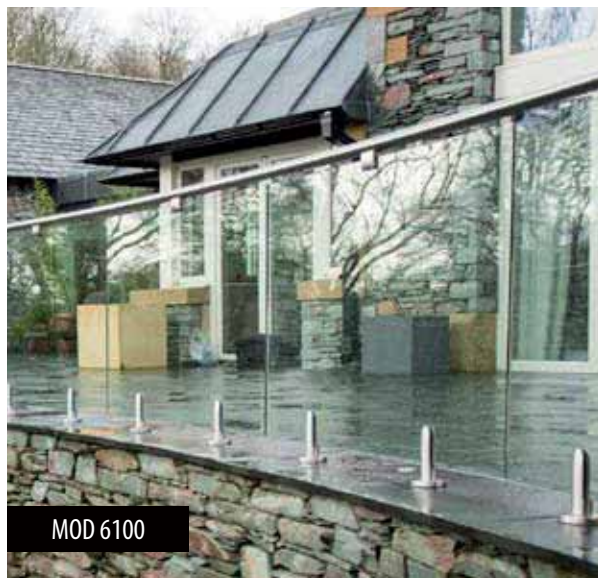

48,3

105

2

10,90

SELL OUT Only while supplies last.

Q-INFO

Base glass clamps - MOD 6200

MOD 6200