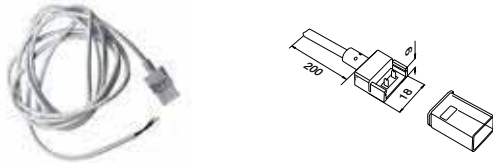

Universal connection cable