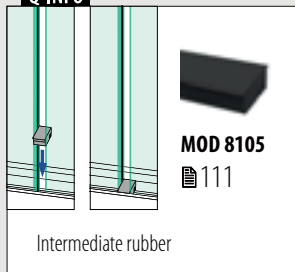

Base channels, fascia mount

Optional: Cap rails: ■ 173 - 189
Edge protection: ■ 170 - 172

Safety glass: ■ 164 - 165

For adjustable glass fixings $\bar{X} = 18,5$ | For non-adjustable glass fixings $\bar{X} = 20,5$

Safety Wedge System: ■ 110, 111

All anchors: ■ 461 - 467

Please refer to the respective certificates and static calculations for specifications such as mounting details, glass dimensions and glass types.

168140-050-00-00 18

Connection pins included

MOD 8140

Aluminium Mill finish

SELL OUT	168140-050-00-00	■ 461 - 467	L = 5 m	€ / pc. 985,75

Aluminium Brushed, anodised

SELL OUT	168140-050-00-18	■ 461 - 467	L = 5 m	1.017,65

International Design Model Protection

Without holes

Connection pins included

MOD 8140

Aluminium Brushed, anodised

OUTDOOR

SELL OUT	168140-050-99-18		L = 5 m	€ / pc. 995,75

International Design Model Protection

SELL OUT Only while supplies last.

Q-INFO

Q-INFO

Q-INFO Aluminium

Q-INFO