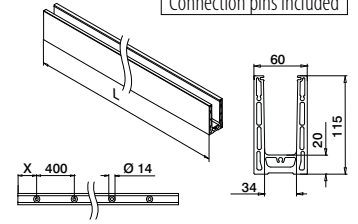

Connection pins included

MOD 8260

Aluminium Matt silver effect, anodised

OUTDOOR

X

168260-050-00-08

100

■ 461 - 467

L = 5 m

€/pc.

538,10

International Design Model Protection