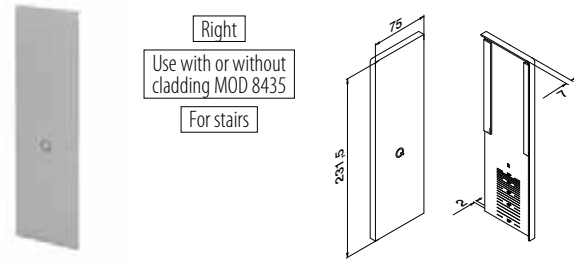

End caps, fascia mount

MOD 8432

Aluminium	Mill finish		
	Tape		€/ pc.
168432-01-00	Prepacked	1	30,95
Aluminium	Brushed, anodised		
OUTDOOR			
168432-01-18	Prefixed	1	35,15

MOD 8432

Aluminium	Mill finish		
	Tape		€/ pc.
168432-02-00	Prepacked	1	30,95
Aluminium	Brushed, anodised		
OUTDOOR			
168432-02-18	Prefixed	1	35,15

MOD 8433

Aluminium	Mill finish		
	Tape		€/ pc.
168433-01-00	Prepacked	1	40,10
Aluminium	Brushed, anodised		
OUTDOOR			
168433-01-18	Prefixed	1	47,10

MOD 8433

Aluminium	Mill finish		
	Tape		€/ pc.
168433-02-00	Prepacked	1	40,10
Aluminium	Brushed, anodised		
OUTDOOR			
168433-02-18	Prefixed	1	47,10

Q-INFO MOD 8432 / 8433

Q-INFO MOD 8433