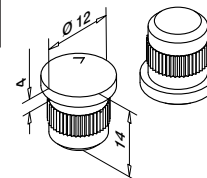

In combination with MOD 0831 and MOD 1900