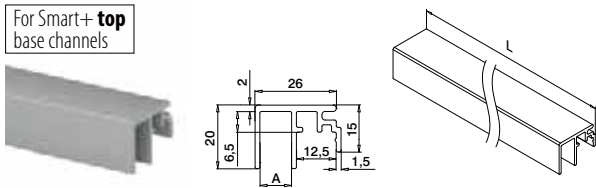

EASY GLASS® SMART+

Trims

For all Smart+ base channels

MOD 6973

Aluminium	Mill finish		€/ pc.
166973-50-00	L = 5 m		57,10
Aluminium	Brushed, anodised		
OUTDOOR			
166973-50-18	L = 5 m		63,40

PREFIX

For Smart+ top base channels