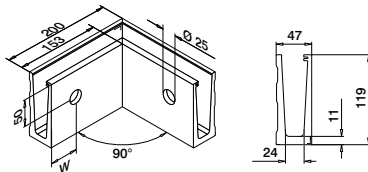

Railing bases

Corners, fascia mount

MOD 8031

Aluminium Brushed, anodised

OUTDOOR

W

€/pc.

SELL OUT

168031-01-18

100*

■ 461 - 467

1

129,85