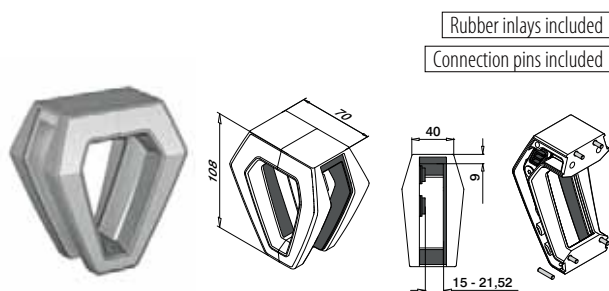

Handrails

Glass connectors

Rubber inlays included

Connection pins included

MOD 6510

316	Satin + glass bead blasted				
OUTDOOR				€/ pc.	
146510-12		1		106,20	

International Design Model Protection