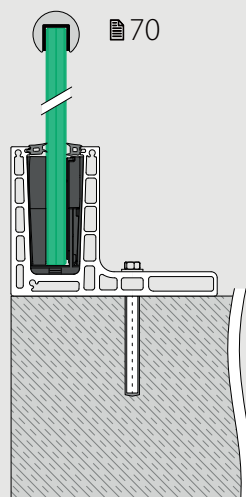

Prime F Top mount

- For unfinished floors
- Can be installed at or beyond the edge of a surface