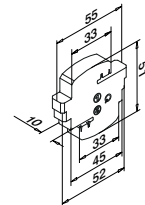

Railing bases

Trim, intermediate rubber