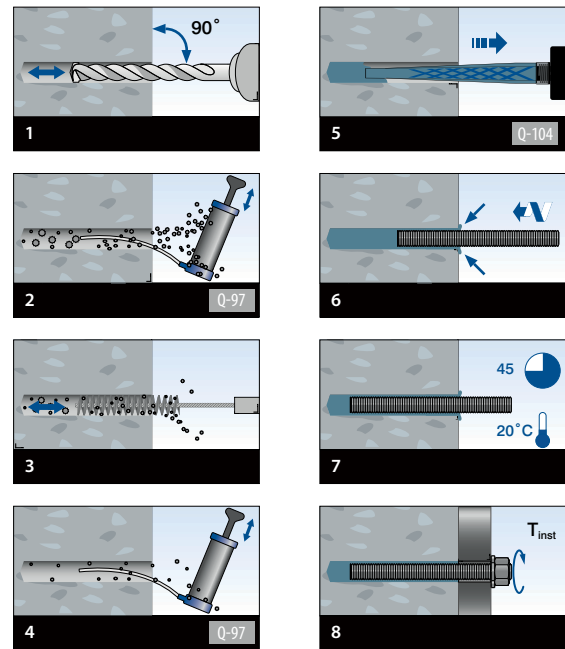

Q-INFO MOD 4410

Assembly instruction Q-anchor VMU-A