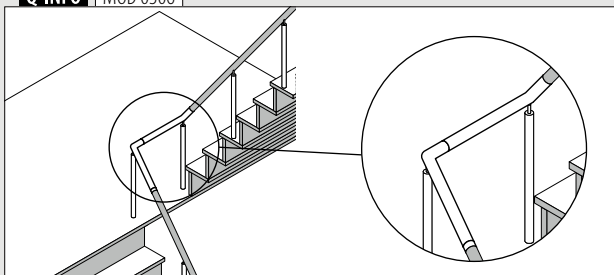

Q-INFO MOD 0306

Q-INFO

SELL OUT Only while supplies last.

Upwards right
Downwards left

0 - 70°

**MOD 0317****304**

Satin

INDOOR	For tube Ø	H1	H2	H3		€/ pc.
130317-242-01	42,4 x 2,0	27	60	30	2	38,95
130317-248-01	48,3 x 2,0	30	65	35	2	47,90