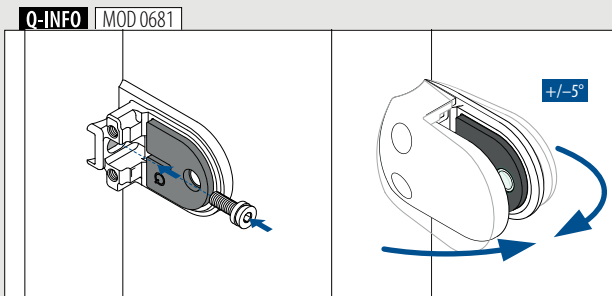

Fixing materials for glass clamps

MOD 0681

For all models in zamak

Zinc-plated						
INDOOR	QS	Q	d	L		€/50 pcs.
250681	QS-46	Q-5	M8	20	50	30,00

For all models in 304

304						
INDOOR	QS	Q	d	L		€/50 pcs.
230681	QS-47	Q-5	M8	20	50	40,00

For all models in 316

316						
OUTDOOR	QS	Q	d	L		€/50 pcs.
240681	QS-45	Q-5	M8	20	50	67,50

MOD 0680 - DIN 912 / ISO 4762

For all models in zamak

Zinc-plated						
INDOOR	QS	Q	d	L		€/50 pcs.
250680-820	QS-28	Q-6	M8	20	50	25,00

For all models in 304

304						
INDOOR	QS	Q	d	L		€/50 pcs.
230680-820	QS-26	Q-6	M8	20	50	27,50

For all models in 316

316						
OUTDOOR	QS	Q	d	L		€/50 pcs.
240680-820	QS-27	Q-6	M8	20	50	30,00

MOD 0800

304							
INDOOR	QS	Q	d		L		€/50 pcs.
230800-616	QS-38	Q-29	M6	∅ 9,0	16	50	77,50
230800-817	QS-39	Q-29	M8	∅ 11,0	17	50	105,00
230800-121	QS-40	Q-29	M10	∅ 12,0	21	50	152,50

316							
OUTDOOR	QS	Q	d		L		€/50 pcs.
240800-616	QS-80	Q-29	M6	∅ 9,0	16	50	145,00
240800-817	QS-81	Q-29	M8	∅ 11,0	17	50	210,00
240800-121	QS-82	Q-29	M10	∅ 12,0	21	50	257,50

SELL OUT

MOD 5015

Accessories						
	For MOD	L		€/pc.		
205015-22	2800, 4200	22	4	1,65		
205015-25	2500, 2600	25	4	1,65		
205015-24	2400, 6000	30	4	1,65		
205015-23	2300	34	4	1,65