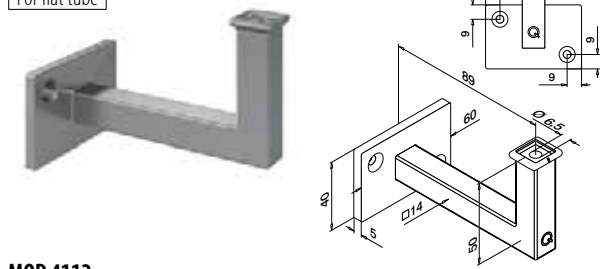

MOD 4111

304	Satin			
INDOOR				
134111-000-12	QS-1	475 / QS-54	476	2
				€ / pc.
				19,25
316	Satin			
OUTDOOR				
NEW 144111-000-12	QS-2	475 / QS-70	476	2
				€ / pc.
				25,10

For flat tube