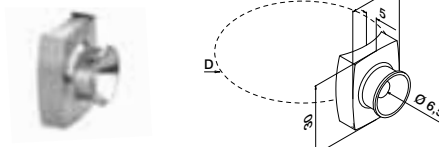

Infills

Glass clamps - MOD 2900

Right

MOD 2900

316

Satin

OUTDOOR

T

€/pc.

SELL OUT

142900-01-12

See T in MOD 5029

2

18,90

International Design Model Protection

Left

MOD 2900

316

Satin

OUTDOOR

T

€/pc.

SELL OUT

142900-02-12

See T in MOD 5029

2

18,90

International Design Model Protection

MOD 2900

316

Satin

OUTDOOR

T

€/pc.

SELL OUT

142900-00-12

See T in MOD 5029

2

22,15

International Design Model Protection

Accessories

Security pins

Optional for MOD 2900

MOD 5015

Accessories

L

€/pc.

205015-22

22

4

1,65

Infills

Adapters for MOD 2900

For flat tube

MOD 0785

316

Satin

OUTDOOR

€/pc.

140785-000-12

QS-16 476

4

5,65

For round tube

MOD 0785

316

Satin

OUTDOOR

D

€/pc.

140785-042-12

42,4

QS-16 476

4

5,65

140785-048-12

48,3

QS-16 476

4

5,65

GLASS CLAMPS

GLASS INFILL HOLDERS

Q-INFO MOD 0785

Please order fixing bolts separately.

SELL OUT Only while supplies last.

Q-INFO MOD 2900

Infills

Rubber inlays for MOD 2900

2 pieces per glass clamp.
4 pieces for MOD 142900-00-12

MOD 5029

Accessories

For monolithic glass

T

€/pc.

SELL OUT

205029-08

8

4

0,35

SELL OUT

205029-10

10

4

0,35

SELL OUT

205029-12

12

4

0,35

For laminated glass

SELL OUT

205029-09

8,76

4

0,35

SELL OUT

205029-11

10,76

4

0,35

SELL OUT

205029-13

12,76

4

0,35

SELL OUT

205029-64

13,52

4

0,35