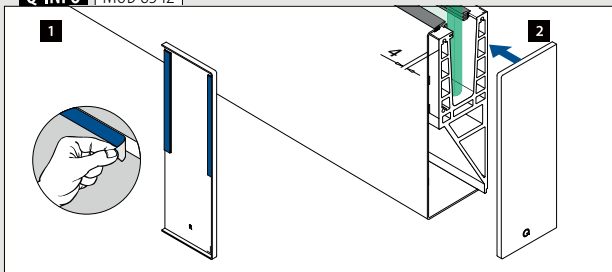

Q-INFO MOD 8542

Q-INFO MOD 8545

Designed for: Light and medium use
Use: Indoor and outdoor
Variants: Top, in-floor and fascia mount
Applications: Balconies, galleries and roof terraces
Material: Aluminium (brushed anodised and mill finish)
Glass thickness: 12 - 17,52 mm, max. 700 mm high