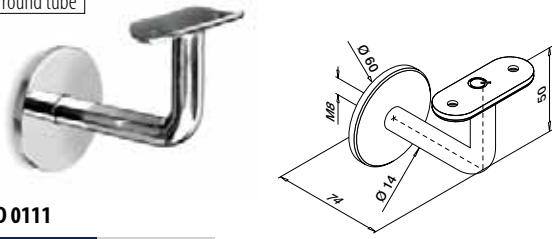

For round tube