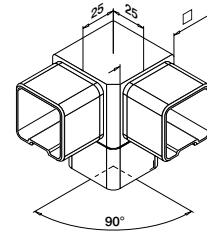

Q-INFO | MOD 5794-040

Q-INFO | MOD 4900

Q-INFO | 304

Connectors

MOD 4301

304 Satin				
INDOOR	For tube □		€ / pc.	
134301-040-12	40 x 40 x 2,0	2	18,80	
316 Satin				
OUTDOOR				
144301-040-12	40 x 40 x 2,0	2	24,45	