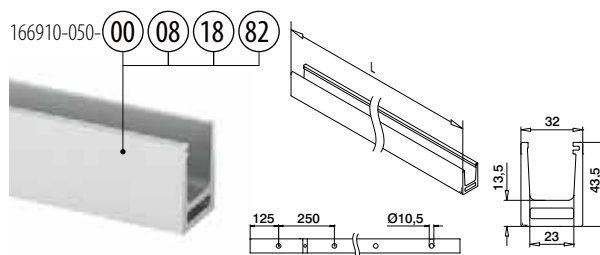

MOD 6910

Aluminium	Mill finish		€ / pc.
166910-050-00	QS-213	472	L = 5 m 172,50
Aluminium	Matt silver effect, anodised		
	OUTDOOR		
SELL OUT	166910-050-08	472	L = 5 m 186,00
	QS-213		
Aluminium	Brushed, anodised		
	OUTDOOR		
NEW	166910-050-18	472	L = 5 m 204,60
	QS-213		
Aluminium	Black Line		
	OUTDOOR		
NEW	166910-050-82	472	L = 5 m 197,80
	QS-213		

International Design Model Protection