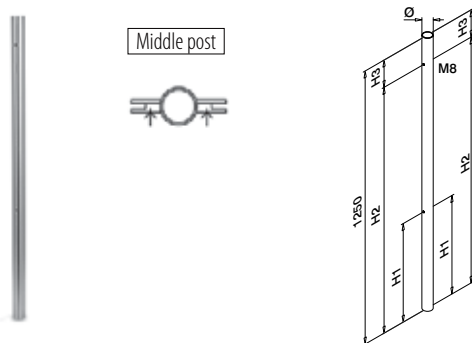

MOD 0937

304	Satin							
INDOOR	Ø	H1	H2	H3		€/pc.		
130937-242-02-12	42,4 x 2,0	455	1130	120	1	43,05