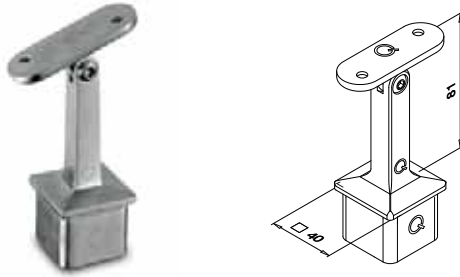

For flat tube

MOD 4718

304 Satin				€ / pc.
INDOOR	For tube □			
134718-000-12	40 x 40 x 2,0	QS-12 476	2	19,00
316 Satin				
OUTDOOR				
144718-000-12	40 x 40 x 2,0	QS-13 476	2	24,70

For flat tube to round tube