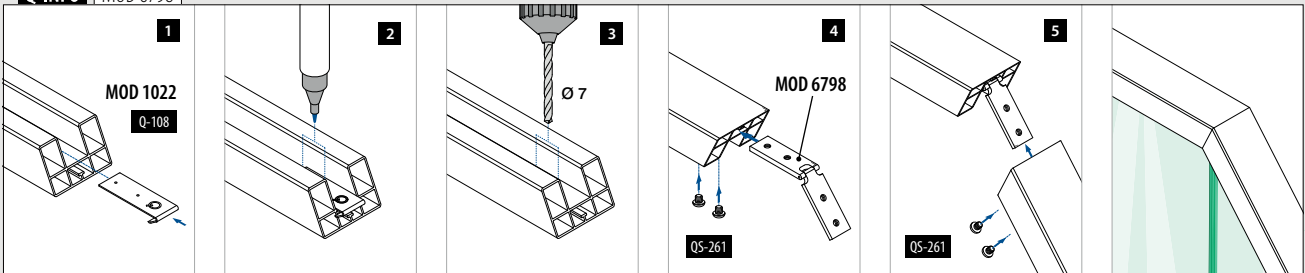

MOD 6797
Aluminium Mill finish
 166797 QS-261 476 2 € / pc. 11,70

MOD 6798
Aluminium Mill finish
 166798 QS-261 476 2 € / pc. 11,70

Q-INFO MOD 6311

Q-INFO MOD 6797

Q-INFO MOD 6798

Q-INFO MOD 6798

Upwards

Cut	45°	40°	35°	30°	25°	20°	15°	10°	5°	0°
Outer angle	90°	100°	110°	120°	130°	140°	150°	160°	170°	180°
Distance to edge (x)	30,5	30,0	29,5	29,0	28,5	28,0	27,5	27,0	27,0	26,5