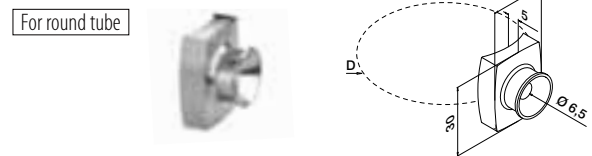

Glass holders - MOD 5500

MOD 5500

316 Satin				
OUTDOOR	T	H		€/pc.
145500-01-12	See T in MOD 5055	See H in MOD 5055	2	17,05

International Design Model Protection

MOD 5500

316 Satin				
OUTDOOR	T	H		€/pc.
145500-02-12	See T in MOD 5055	See H in MOD 5055	2	17,05

International Design Model Protection

Adapters for MOD 5500

MOD 0785

316 Satin				
OUTDOOR				€/pc.
140785-000-12	QS-16 476	4		5,65

MOD 0785

316 Satin				
OUTDOOR	D			€/pc.
140785-042-12	42,4	QS-16 476	4	5,65
140785-048-12	48,3	QS-16 476	4	5,65

Rubber inlays

MOD 5055

Accessories				
For monolithic glass	T	H		€/pc.
205055-08	8	15,5	2	1,50
205055-10	10	14,5	2	1,50
205055-12	12	13,5	2	1,50

For laminated glass				
	T	H		€/pc.
205055-08	8,76	15	2	1,50
205055-10	10,76	14,5	2	1,50
205055-54	11,52	14	2	1,50
205055-12	12,76	13,5	2	1,50
205055-64	13,52	13	2	1,50

Q-INFO MOD 0785

Q-INFO MOD 5500-02