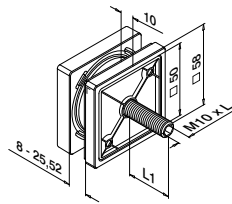

Point glass adapters

Square □