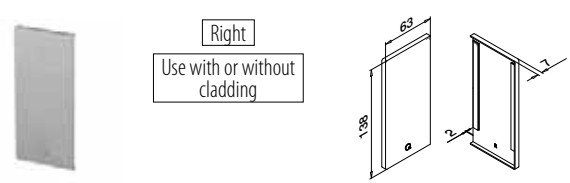

MOD 8132

Aluminium Brushed, anodised

OUTDOOR	Tape		€/ pc.
168132-02-18	Prefixed	1	34,05

SELL OUT