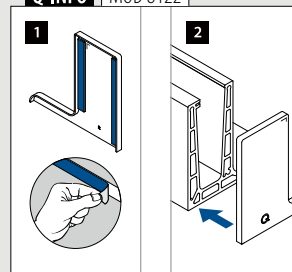

Q-INFO MOD 8122