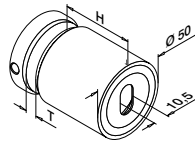

Point glass adapters

Adjustable

Ø 50