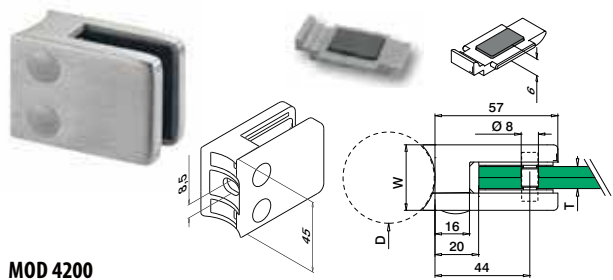

MOD 4200

Aluminium

INDOOR	W	T			€/pc.
164200-000-...	30	See MOD 5042	QS-26	4	Q-info

For round tube

Security plate included