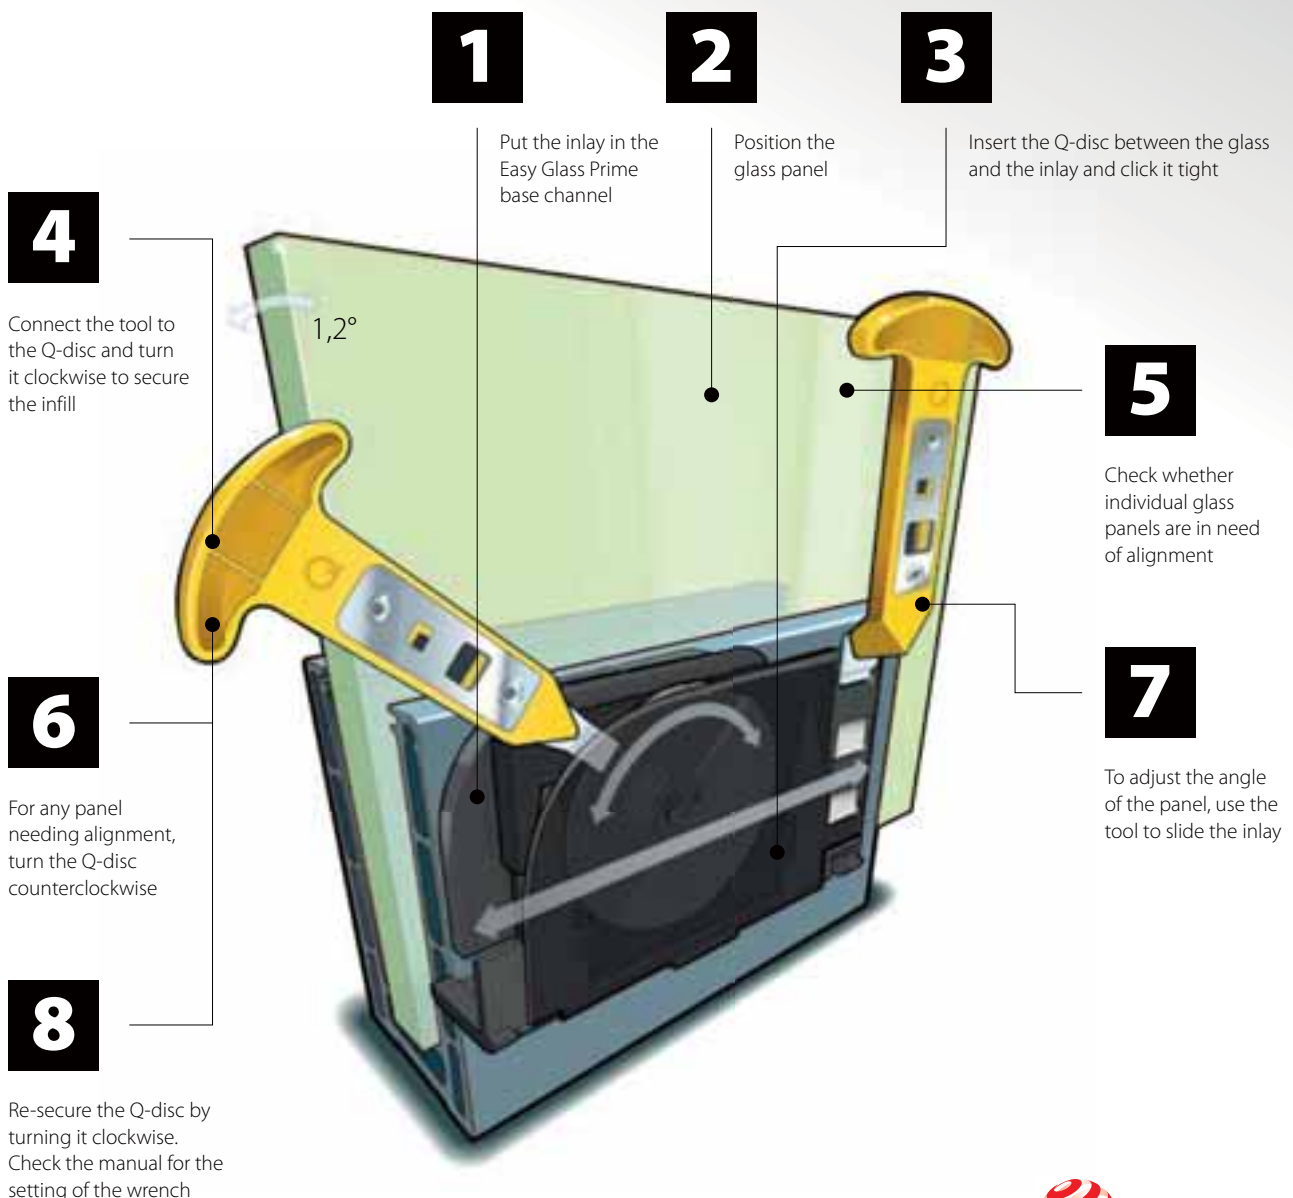

Prime Y Fascia mount

- For unfinished floors
- Can be installed at or beyond the edge of a surface
- Base channel cladding available

ADJUSTABLE Q-DISC® SYSTEM

SLIDE AND ALIGN!

HOW IT WORKS:

reddot winner 2020
innovative product