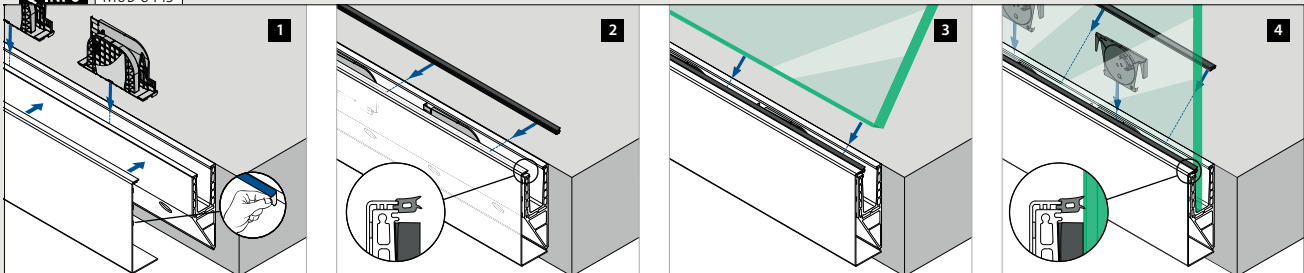

Q-INFO MOD 8445