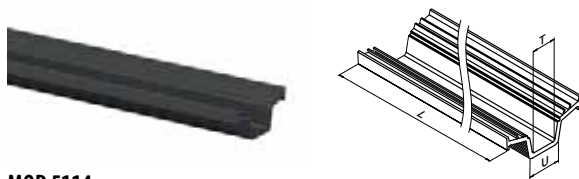

Glass Wing rubbers