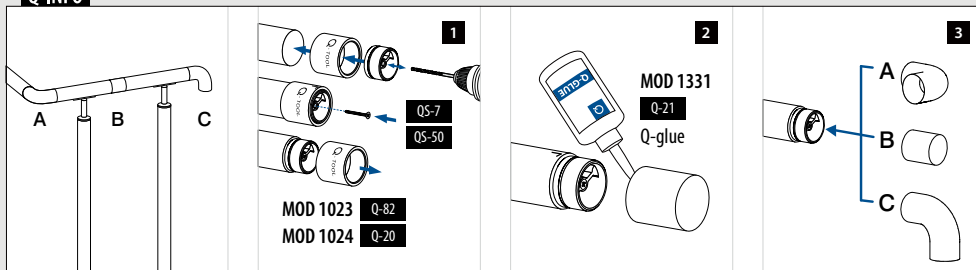

MOD 0313

316	Satin				
OUTDOOR	Ø			€/ pc.	
180313-042	42,0	QS-50	2	43,80	

MOD 0308

304	Satin				
INDOOR	Ø			€/ pc.	
170308-042	42,0	QS-7	2	33,80	

Adapters

MOD 0301

304	Satin				
INDOOR	Ø			€/ pc.	
170301-042	42,0	QS-7	2	23,55	

316	Satin				
OUTDOOR					
180301-042	42,0	QS-50	2	30,70	

Not compatible with MOD 0710, 0810 and 4710 handrail brackets.

MOD 0792

304	Raw				
INDOOR	Ø			€/ pc.	
170792-042	42,0	QS-7	2	4,55	

316	Raw				
OUTDOOR					
180792-042	42,0	QS-50	2	5,90	

End caps

MOD 0732

304	Satin				
INDOOR	Ø			€/ pc.	
170732-042	42,0	QS-7	2	10,15	

316	Satin				
OUTDOOR					
180732-042	42,0	QS-50	2	13,15	

MOD 0739

304	Satin				
INDOOR	Ø			€/ pc.	
170739-042	42,0	QS-7	2	23,75	

Q-INFO