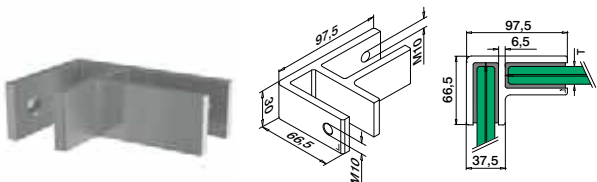

MOD 0291

Aluminium	Brushed, anodised			
OUTDOOR		T		€/ pc.
160291-22-18	See T in MOD 5092	2		16,95

NEW

MOD 0291

316	Satin			
OUTDOOR		T		€/ pc.
140291-22-12	See T in MOD 5091	2		29,95

NEW

MOD 0292

Aluminium	Brushed, anodised			
OUTDOOR		T		€/ pc.
160292-22-18	See T in MOD 5092	2		18,95