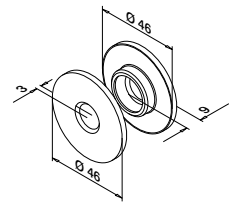

Inlays for glass adapters