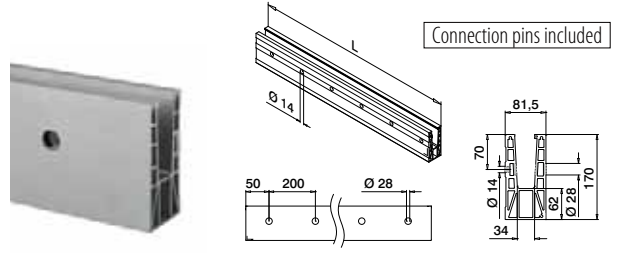

Railing bases

Base channels, fascia mount