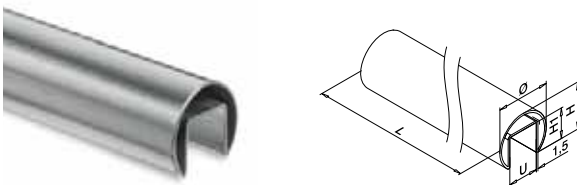

Cap rails

MOD 6920

316	Satin					€/pc.
OUTDOOR	U	Ø	H	H1		
146920-042-50-12	24	42,4	37	24	L = 5 m	236,30

SELL OUT Only while supplies last.