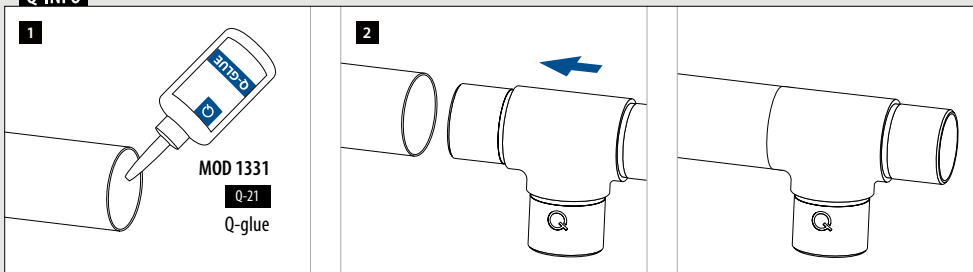

Q-INFO MOD 0306

Q-INFO

SELL OUT Only while supplies last.

Upwards right
Downwards left

0 - 70°

**MOD 0317****304**

Satin

INDOOR	For tube Ø	H1	H2	H3		€/ pc.
130317-242-01	42,4 x 2,0	27	60	30	2	38,95
130317-248-01	48,3 x 2,0	30	65	35	2	47,90