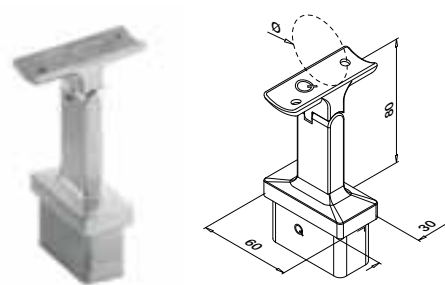

MOD 4719

316

Satin

OUTDOOR	For □	QS-13	476	2	€/ pc.
144719-000-12	60 x 30 x 2,6	QS-13	476	2	35,05

For flat tube to round tube