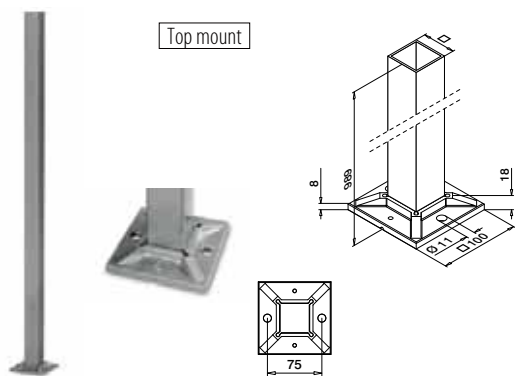

Posts

Baluster posts