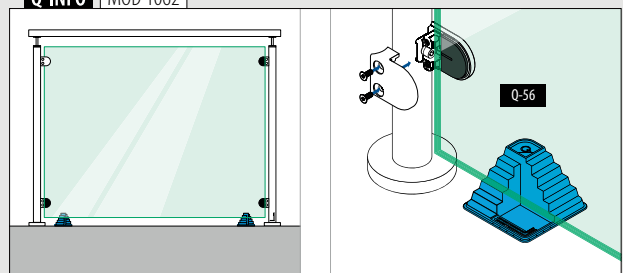

Q-INFO MOD 1062

Glass clamps - MOD 2500

For flat tube

MOD 2500

304 Satin										
INDOOR	W	T			€/pc.					
132500-000-12	30	See MOD 5025	QS-26	478	4	12,35				
316 Satin										
OUTDOOR	W	T			€/pc.					
142500-000-12	30	See MOD 5025	QS-27	478	4	13,95				
316 Mirror polished										
OUTDOOR	W	T			€/pc.					
142500-000-10	30	See MOD 5025	QS-27	478	4	16,90				
316 Black Line										
OUTDOOR	W	T			€/pc.					
142500-000-82	30	See MOD 5025	QS-27	478	4	18,15				
Zamak										
INDOOR	W	T			€/pc.					
102500-000-...	32	See MOD 5025	QS-28	478	4	Q-info				