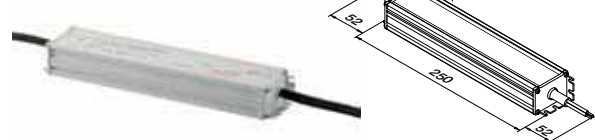

Transformer 24V
for Q-lights Linear Light IP67
220...240V~

MOD 0015

OUTDOOR	P		€/pc.
200015-100-67	100W	1	120,90