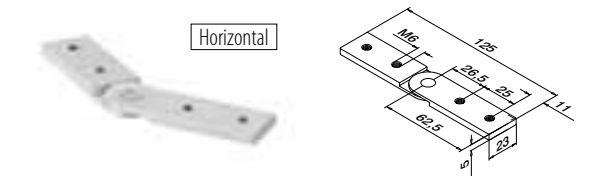

Add LED lighting (Linear Light) by using MOD 6926 cap rail

Q-INFO MOD 6924 / 5124 / 6734

Connectors

MOD 6795
Aluminium Mill finish
 166795-339 QS-261 476 2 € / pc. 7,35

MOD 6311
Aluminium Mill finish
 166311-339 QS-261 476 2 € / pc. 11,15