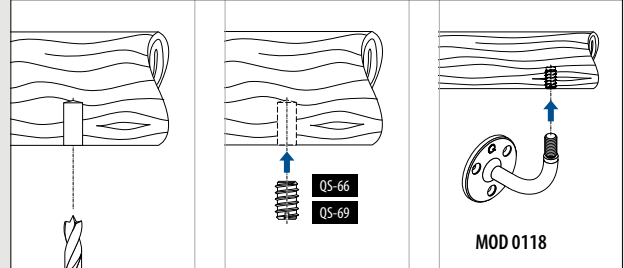

Q-INFO | MOD 0950