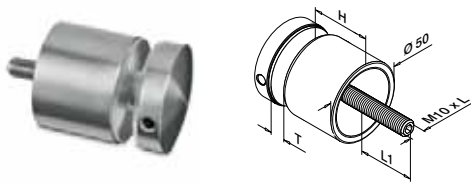

For flat tube