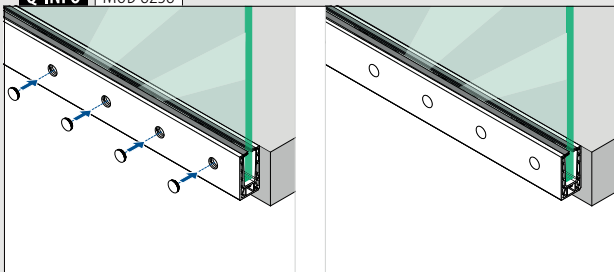

[https://q-ne.ws/
Prime23](https://q-ne.ws/Prime23)

Q-INFO MOD 8436

Q-INFO MOD 8238

Q-INFO MOD 8404

Railing bases

Cladding, fascia mount

MOD 8435

Aluminium Mill finish			
Tape			€/ pc.
SELL OUT 168435-050-00	Not included*	L = 5 m	193,40
Aluminium Brushed, anodised			
OUTDOOR			
SELL OUT 168435-050-18	Prefixed	L = 5 m	233,65