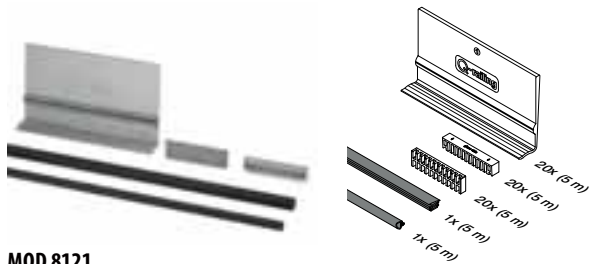

Safety Wedge System (rubber and wedges set)

For glass fixing with adjustment **Easy Glass® Pro F**