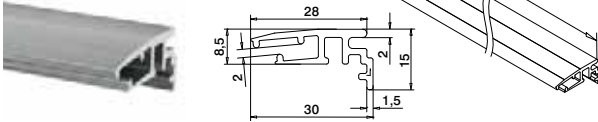

MOD 6972

Aluminium	Mill finish	A	€/pc.
166972-010-50-00		10	57,10
Aluminium	Brushed, anodised		
OUTDOOR			
166972-010-50-18		10	63,40

PREFIX

For all Smart base channels