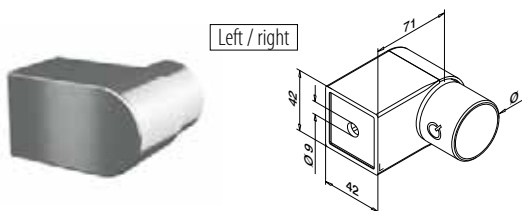

Wall flanges