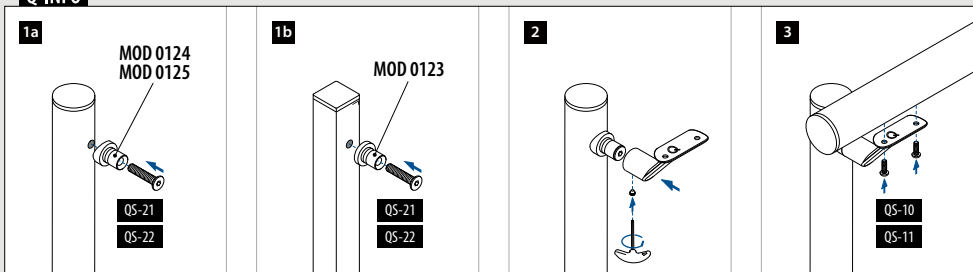

International Design Model Protection

Q-INFO

Q-INFO

For flat tube to round tube
Adjustable height

MOD 0147

304 Satin

SELL OUT	INDOOR	Ø			€/pc.	
130147-044	42,4 / 48,3	QS-21	476 / QS-25	476	2	20,75

316 Satin