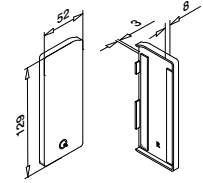

MOD 8034

Aluminium Brushed, anodised

SELL OUT	OUTDOOR	Tape		€/ pc.
168034-01-18		Prefixed	1	27,80

Right
Use with cladding