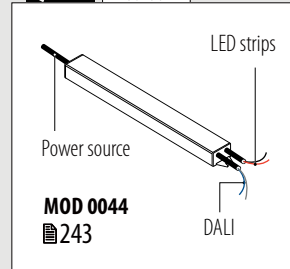

Q-INFO MOD 0044

Q-INFO

LED STRIP INFORMATION

- All strips are prewired once. For additional connections, use a connection cable (■244-246).
- Each strip can be cut with scissors, between the copper dots, to the required length.

- Cut LED strips can be connected using a connector (■244-246).
- All models are suitable for connectors on Linear Light cap rails (■258-259) and Linear Light handrails (■260-269).