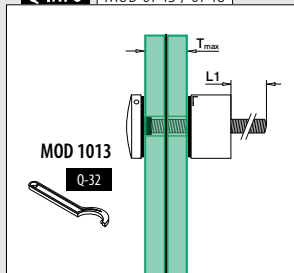

Q-INFO MOD 0745 / 0748