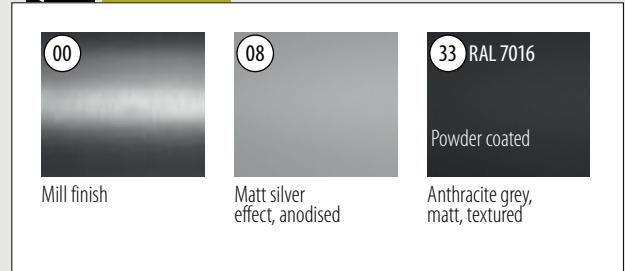

Q-INFO Aluminium

Q-INFO MOD 5743 / 9028

Q-INFO MOD 9028-120-00 / 9028-120-90

Q-INFO MOD 9028-120-90

Glass rails

MOD 5951

Aluminium	Mill finish			€/ pc.
165951-050-00	QS-267	475	L = 5 m	65,65
Aluminium	Brushed, anodised			
OUTDOOR				
165951-050-18	QS-267	475	L = 5 m	75,50
Aluminium	Powder coated RAL 7016, textured			
OUTDOOR				
165951-050-33	QS-267	475	L = 5 m	72,20
Aluminium	Black Line			
OUTDOOR				
NEW 165951-050-82	QS-267	475	L = 5 m	72,20