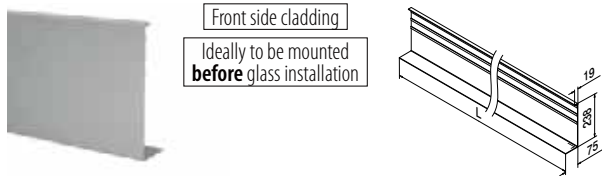

Q-INFO Aluminium

Cladding, fascia mount

MOD 8445

Aluminium Mill finish

SELL OUT	Code	Tape	Icon	€ / pc.
	168445-050-00	Not included*	L = 5 m	260,50
	Aluminium	Brushed, anodised		
	OUTDOOR			
SELL OUT	168445-050-18	Prefixed	L = 5 m	289,75