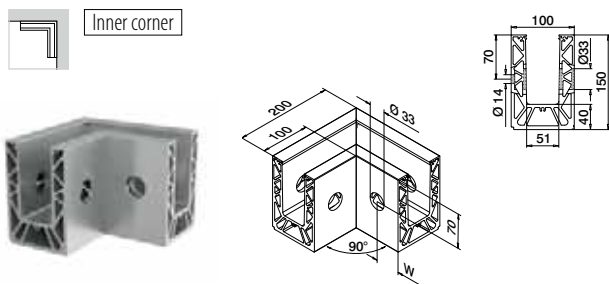

Railing bases

Corners, fascia mount

MOD 8631

Aluminium	Mill finish	W		€/ pc.
168631-01-00		50*	■ 461 - 467 1	258,50
Aluminium	Brushed, anodised			
OUTDOOR				
168631-01-18		50*	■ 461 - 467 1	262,90