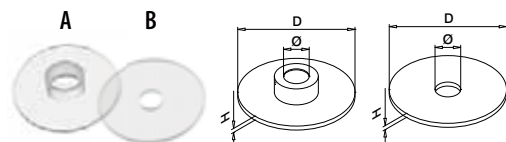

Inlays for glass adapters

MOD 5031 / 5032 / 5034 / 5035 / 5039 / 5038 / 5030

Accessories								
		For MOD	D	Ø	H	Pieces per glass adapter	€/ pc.	
205032-47	A	0747 + 0750 + 0751 (Ø 50mm)	48	10	2	1	8	0,80
205031-47	B		1	8	0,80			
205034-030	A	0746 + 0740 + 0754 (Ø 30 mm)	28	8	2	2	8	0,35
205034-025	A	0755 (Ø 25 mm)	24	6	1	1	8	0,35
205035	B		1	8	0,35			
205034-050	A	0148 + 0117 + 9350 (Ø 50 mm)	48	8	2	2	8	0,80
205039	A	0752 + 0753	38	8	2	1	8	0,80
205038	B		1	8	0,80			
NEW 205030-150-01-03	A	0749	45	19	3	1	8	0,55
NEW 205030-150-02-03	B		46	13	3	1	8	0,55