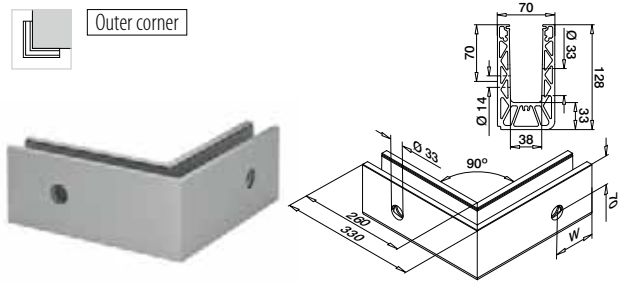

Base channels, fascia mount

MOD 8330

Aluminium	Mill finish	X	461 - 467	L = 5 m	€/ pc.
168330-050-00	00	18			644,90
Aluminium	Brushed, anodised				
OUTDOOR					
168330-025-00-18	50	18	461 - 467	L = 2,5 m	354,70
168330-050-00-18	100	18	461 - 467	L = 5 m	709,40

International Design Model Protection

Corners, fascia mount

MOD 8331

Aluminium	Mill finish	W	461 - 467	1	€/ pc.
168331-01-00	00	100*			120,30
Aluminium	Brushed, anodised				
OUTDOOR					
168331-01-18	18	100*	461 - 467	1	127,45

MOD 8331

Aluminium	Mill finish	W	461 - 467	1	€/ pc.
168331-02-00	00	100*			120,30
Aluminium	Brushed, anodised				
OUTDOOR					
168331-02-18	18	100*	461 - 467	1	127,45

*Hole positionings can deviate due to production method.

Q-INFO MOD 8330

Q-INFO MOD 8330

Q-INFO Aluminium

Q-INFO