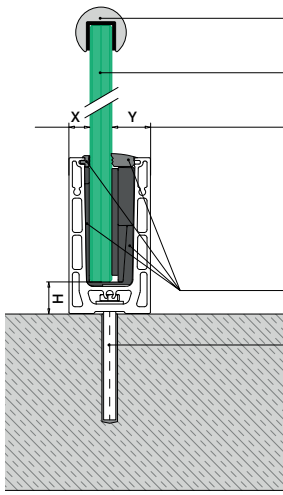

Base channels, top mount

Optional: Cap rails: ■ 173 - 189
Edge protection: ■ 170 - 172

Safety glass: ■ 164 - 165

For adjustable glass fixings
X = variable
Y = 25,5
H = 25

For non-adjustable glass fixings
X = 15
Y = variable
H = 23

Q-disc® System: ■ 31, 32

All anchors: ■ 461 - 467

Please refer to the respective certificates and static calculations for specifications such as mounting details, glass dimensions and glass types.

Connection pins included