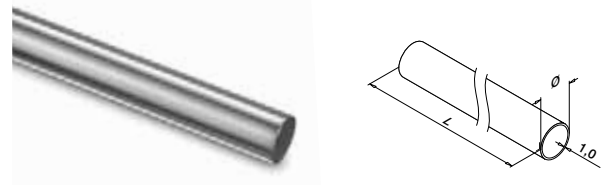

Tubes

Q-TUBE ▼DISCOUNT

Ask for your personal discount or check your price in our online shop.