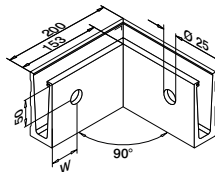

Corners, fascia mount