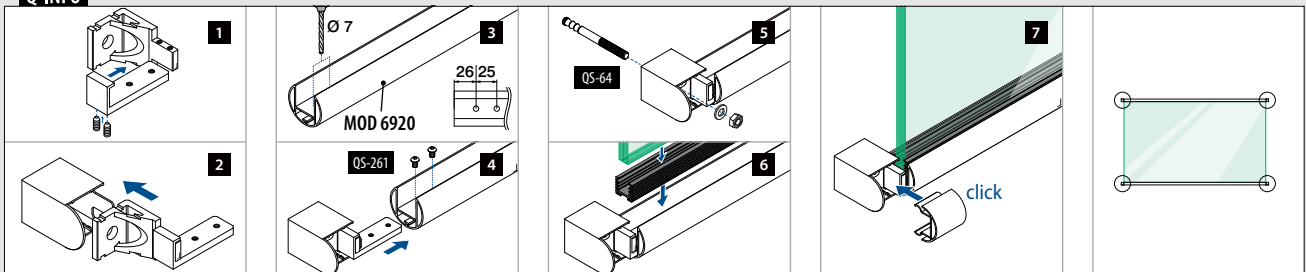

Wall flanges

MOD 6507

Aluminium		Mill finish			€/ pc.
166507-042-00-00	42,4	Ø	461 - 467	2	46,50
Aluminium		Brushed, anodised			
OUTDOOR					
166507-042-00-18	42,4	Ø	461 - 467	2	49,95

NEW

Cap rails

MOD 6920

Aluminium		Mill finish		€/ pc.
166920-042-50-00	24	Ø	L = 5 m	124,70
Aluminium		Brushed, anodised		
OUTDOOR				
166920-042-50-18	24	Ø	L = 5 m	149,05

International Design Model Protection

Rubber inlays

MOD 5124

Accessories

U = 24 mm

For monolithic glass	T		€/ pc.
205124-050-08	8 - 10	L = 5 m	47,80
205124-050-11	12	L = 5 m	47,80
205124-050-15	15	L = 5 m	47,80
205124-050-19	19	L = 5 m	47,80

For laminated glass

205124-050-08	8,76 - 10,76	L = 5 m	47,80
205124-050-11	11,52 - 13,52	L = 5 m	47,80
205124-050-17	16,76 - 17,52	L = 5 m	47,80
NEW 205124-050-92	20,76 - 21,52	L = 5 m	47,80

Q-INFO MOD 6920

Q-INFO Aluminium

Q-INFO