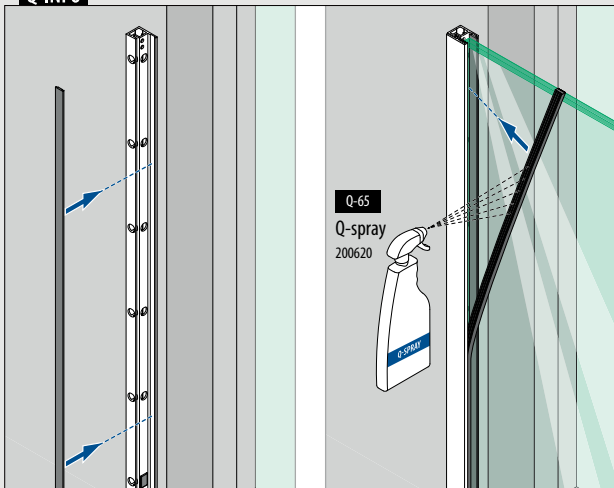

NEW

Q-INFO

Wall profiles

Holes not drilled through

MOD 6830

Aluminium	Mill finish		€ / pc.
166830-050-00-00	461 - 467	L = 5 m	292,70
Aluminium	Brushed, anodised		
OUTDOOR			
166830-050-00-18	461 - 467	L = 5 m	306,25