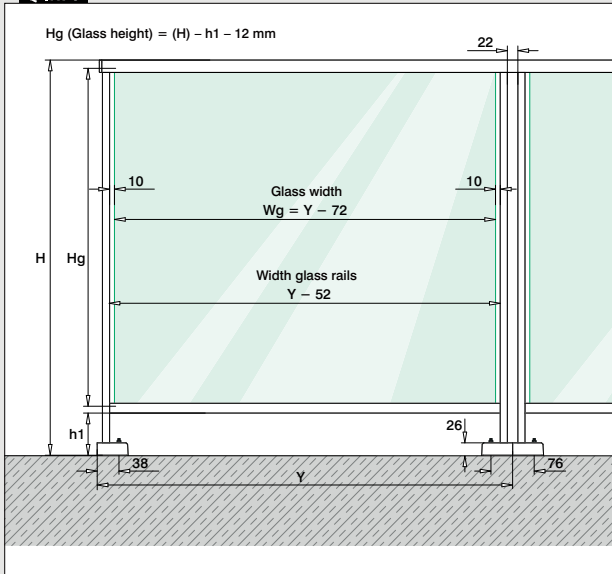

Baluster posts, top mount

Please refer to the respective certificates and static calculations for specifications such as mounting details, glass dimensions and glass types.

MOD 0560

Aluminium		Mill finish			
	Hp				€/pc.
160560-087-00	865	QS-30	476	1	27,80
160560-097-00	965	QS-30	476	1	28,10
160560-107-00	1065	QS-30	476	1	28,35
160560-117-00	1165	QS-30	476	1	30,15
Aluminium		Brushed, anodised			
OUTDOOR					
160560-087-18	865	QS-30	476	1	31,95
160560-097-18	965	QS-30	476	1	32,30
160560-107-18	1065	QS-30	476	1	32,65
160560-117-18	1165	QS-30	476	1	34,65
Aluminium		Powder coated RAL 7016, textured			
OUTDOOR					
160560-087-33	865	QS-30	476	1	30,55
160560-097-33	965	QS-30	476	1	30,95
160560-107-33	1065	QS-30	476	1	31,20
160560-117-33	1165	QS-30	476	1	33,20
Aluminium		Black Line			
OUTDOOR					
NEW 160560-087-82	865	QS-30	476	1	30,55
NEW 160560-097-82	965	QS-30	476	1	30,95
NEW 160560-107-82	1065	QS-30	476	1	31,20
NEW 160560-117-82	1165	QS-30	476	1	33,20

Calculations – baluster posts, top mount

Railing height (H) – 35 mm = baluster post height (Hp)

Railing height (H)	Baluster post height (Hp)
900 mm	865 mm
1000 mm	965 mm
1100 mm	1065 mm
1200 mm	1165 mm

BALUSTER RAILING SYSTEMS

EASY ALU

Q-INFO

Q-INFO Aluminium

00 Mill finish	18 Brushed, anodised	33 RAL 7016 Powder coated Anthracite grey, matt, textured	82 RAL 9005 Powder coated Black, matt, textured

Q-INFO