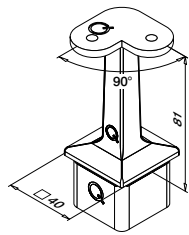

MOD 4710

304 Satin							
INDOOR	∅	For tube □			€ / pc.		
134710-042-00-12	42,4	40 x 40 x 2,0	QS-10	476	2	19,00	
134710-048-00-12	48,3	40 x 40 x 2,0	QS-10	476	2	19,00	
316 Satin							
OUTDOOR							
144710-042-00-12	42,4	40 x 40 x 2,0	QS-11	476	2	24,70	
144710-048-00-12	48,3	40 x 40 x 2,0	QS-11	476	2	24,70	

For flat tube