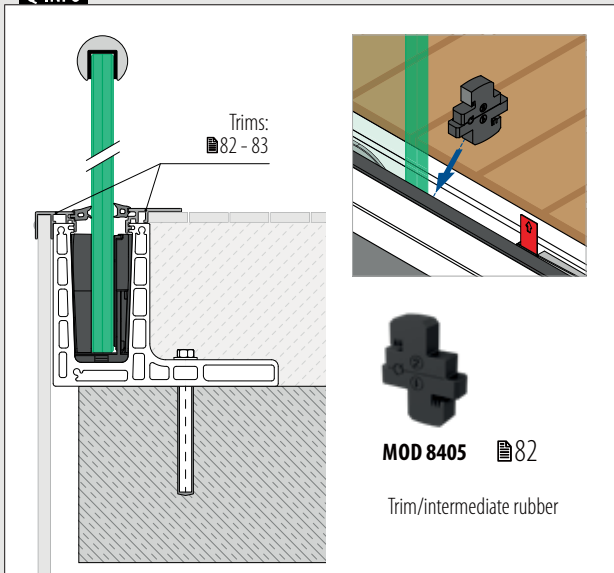

International Design Model Protection

MOD 8420

Aluminium	Brushed, anodised				€/ pc.
OUTDOOR					
168420-050-99-18				L = 5 m	821,50

International Design Model Protection

Q-INFO

Q-INFO

Q-INFO Aluminium

Q-INFO