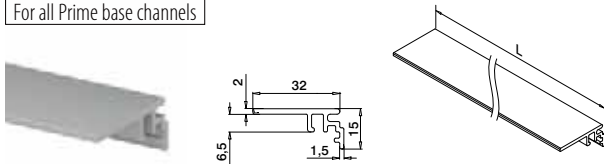

Trims

For all Prime base channels