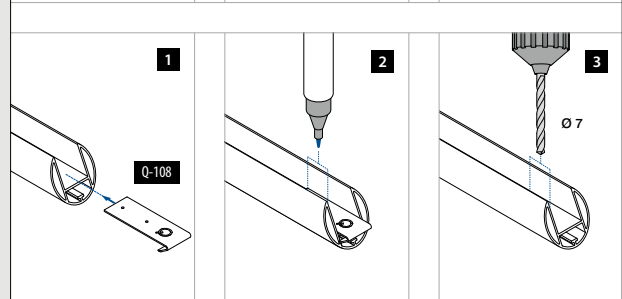

Q-82 Q-20 Drilling template

MOD 1023

Accessories				
	Q	For Ø		€/ pc.
201023	Q-82	42,0 + 48,0	1	18,55

MOD 1024

Accessories				
	Q	For Ø		€/ pc.
201024-042	Q-20	42,0	1	7,05

Wood glue
PVAC glue for wooden bonding applications