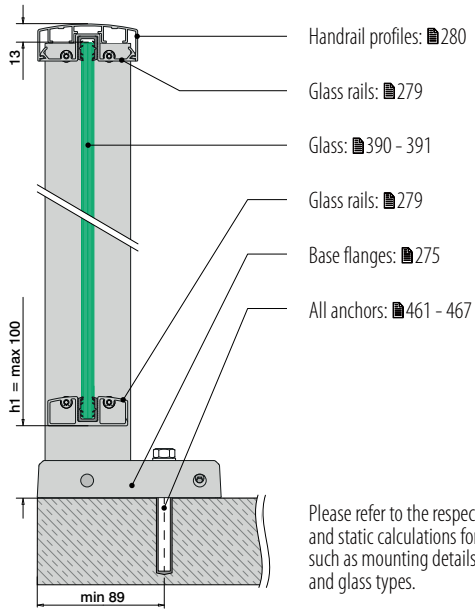

Baluster posts, top mount

Please refer to the respective certificates and static calculations for specifications such as mounting details, glass dimensions and glass types.