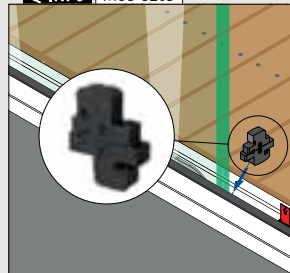

Q-INFO MOD 8205