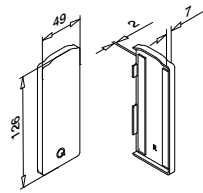

MOD 8032

Aluminium Brushed, anodised

SELL OUT	OUTDOOR	Tape		€/ pc.
168032-01-18		Prefixed	1	27,80

Right
Use without cladding