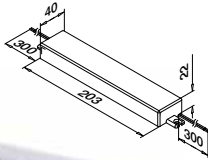

Transformer 12V
220...240V~, CE, without plug