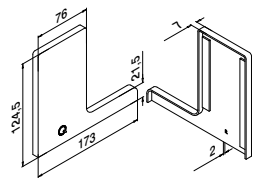

MOD 8422

Aluminium	Mill finish			
	Tape			€/ pc.
168422-01-00	Prepacked	1		41,40
Aluminium	Brushed, anodised			
OUTDOOR				
168422-01-18	Prefixed	1		46,70

Right