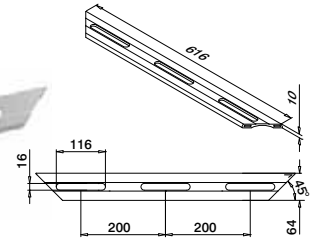

Railing bases

Drainage profiles, top mount

4 pcs for 2,5 m base channel
8 pcs for 5 m base channel