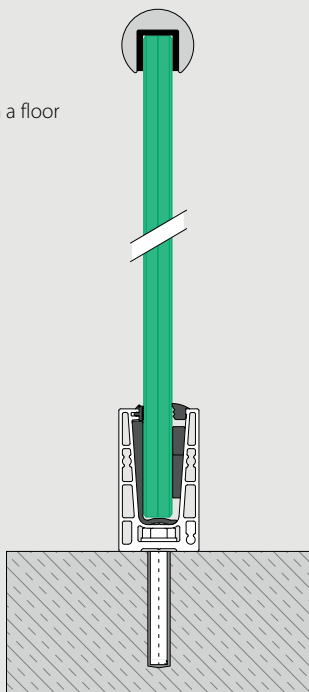

EASY GLASS® UP VARIANTS

Up Top mount

- For parapet walls
- Also for embedding in a floor

134

Up Fascia mount

- For parapet walls (inverse mount)
- Optional base channel cladding

135