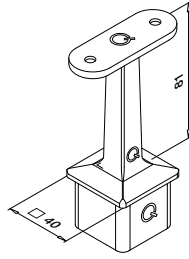

For flat tube