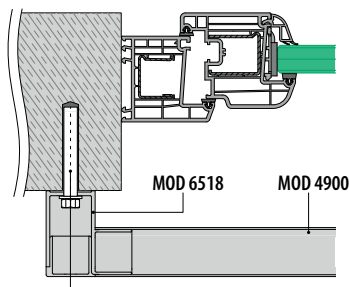

Chest rails 40x40 - MOD 6518

Facade mounting