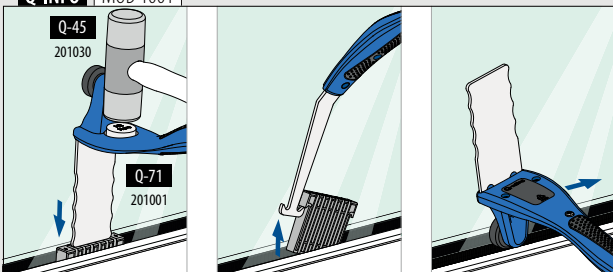

Q-INFO MOD 8105

Base channels, top mount

MOD 8110

	Aluminium	Mill finish		€ / pc.
SELL OUT	168110-050-00-00	■ 461 - 467	L = 5 m	723,50
	Aluminium	Brushed, anodised		
	OUTDOOR			
SELL OUT	168110-050-00-18	■ 461 - 467	L = 5 m	768,60