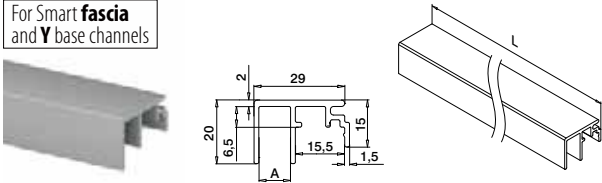

MOD 6970

Aluminium Mill finish		€/ pc.
166970-003-50-00	A L = 5 m	51,45
Aluminium Brushed, anodised		
OUTDOOR		
166970-003-50-18	A L = 5 m	57,10

PREFIX

For Smart fascia and Y base channels