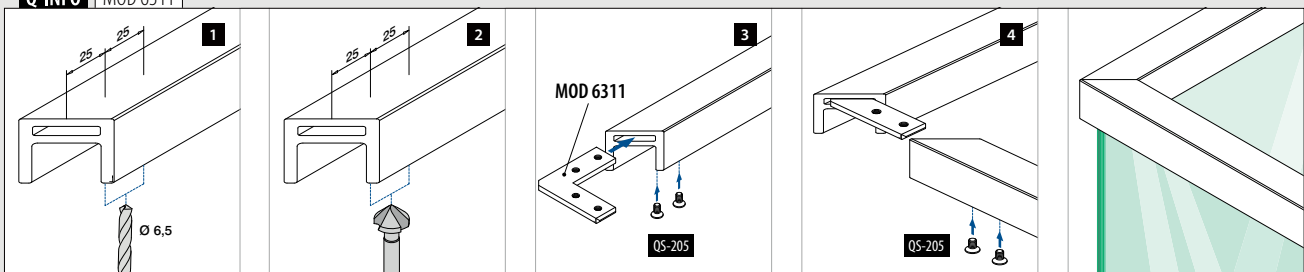

2

JULIET BALCONY SYSTEMS

Easy Glass® View	194 - 201
Easy Glass® MOD 6507-6508	202 - 213
With glass clamps	214 - 215
With glass adapters	216 - 221
Chest rails	222 - 235

EASY GLASS® MOD 6507 / 6508

202

Find all information about Juliet balconies online: