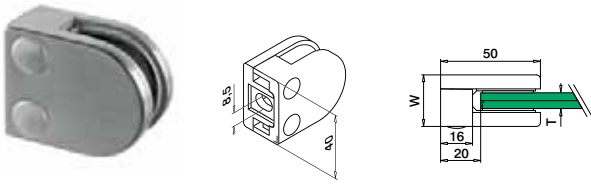

Glass clamps - MOD 2700

For flat tube