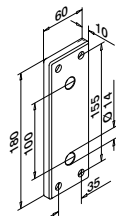

Fascia mount
For MOD 3507-04x
Fixing bolts for MOD 3507-04x are included