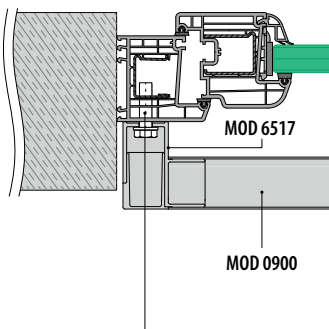

Frame mounting