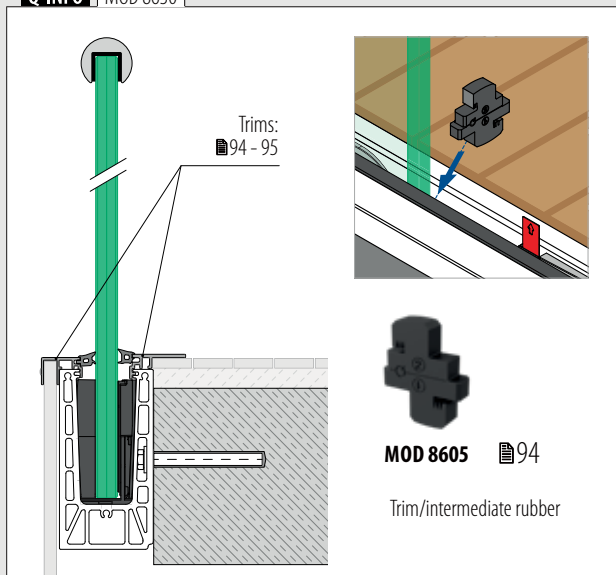

Q-INFO MOD 8630