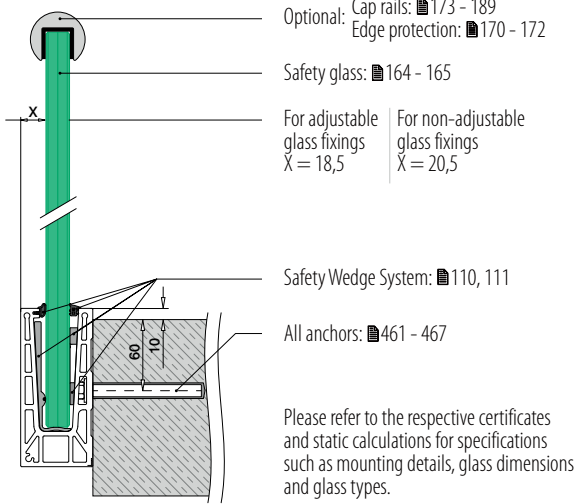

Railing bases

Base channels, fascia mount

Optional: Cap rails: 173 - 189
Edge protection: 170 - 172

Safety glass: 164 - 165

For adjustable glass fixings
X = 18,5

For non-adjustable glass fixings
X = 20,5

Safety Wedge System: 110, 111

All anchors: 461 - 467

Please refer to the respective certificates and static calculations for specifications such as mounting details, glass dimensions and glass types.