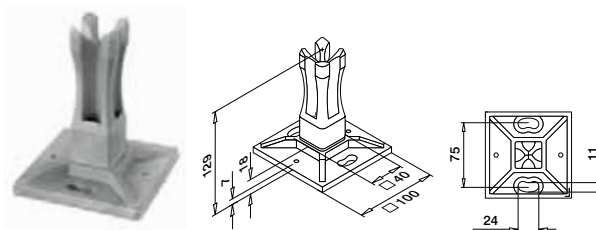

MOD 4511

304 Satin		□	H		2	€ / pc.
INDOOR	134511-040-12	108	25		2	14,15
316 Satin						
OUTDOOR	144511-040-12	108	25		2	21,15

Posts

Base flanges

For glue connection

MOD 4942

304 Satin		For tube □	Q5-59	471	2	€ / pc.
INDOOR	134942-040	40 x 40 x 2,0	Q5-59	471	2	32,65
316 Satin						
OUTDOOR	144942-040	40 x 40 x 2,0	Q5-58	471	2	40,80

International Design Model Protection

Posts

Flanges for baluster posts