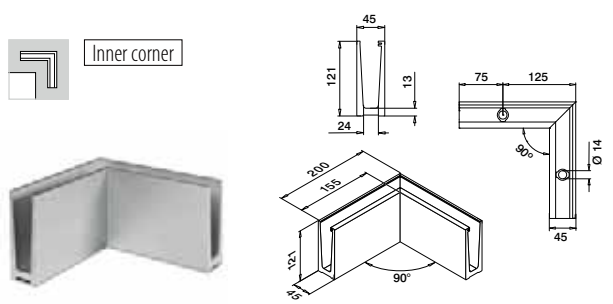

Railing bases

Corners, top mount

MOD 8011

Aluminium	Brushed, anodised		
OUTDOOR			€/pc.
168011-01-18	■ 461 - 467	1	118,05