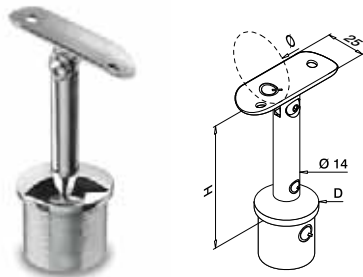

MOD 0710

316 Mirror polished

OUTDOOR	D	Ø	H	QS-11	476	2	€/pc.
140710-042-90-10	42,4 x 2,0	42,4	79	QS-11	476	2	22,65

For round tube