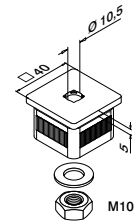

For flat tube

MOD 4727

304

Satin

INDOOR	For tube □			€/ pc.
134727-12	40 x 40 x 2,0	QS-26	2	10,60

316

Satin

OUTDOOR	For tube □			€/ pc.
144727-12	40 x 40 x 2,0	QS-27	2	14,30

MOD 4811

304

Satin

INDOOR			€/ pc.
134811	QS-48	2	7,60

MOD 1810
 341

MOD 1801
 341

MOD 1802
 341

MOD 4733- EASY HIT®

304

Satin

INDOOR	For tube □		€/ pc.
134733	40 x 40 x 2,0	2	9,65

Q-INFO | MOD 4727

Q-INFO | MOD 4733 / 4811