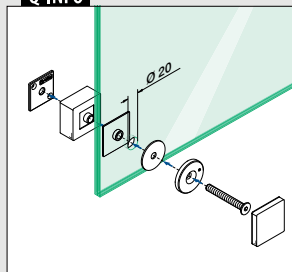

Facade mounting

Please refer to the respective certificates and static calculations for specifications such as mounting details, glass dimensions and glass types.

Safety glass: 164 - 165

Point glass adapters

Square □

MOD 4747

316	Satin				
OUTDOOR	L	L1		€/ pc.	
144747-010-12	60	13 - 31	2	43,10	

International Design Model Protection

MOD 4747

316	Satin				
OUTDOOR	L	L1		€/ pc.	
144747-030-12	80	13 - 31	2	51,85	

International Design Model Protection

Q-INFO

Q-INFO

Q-INFO