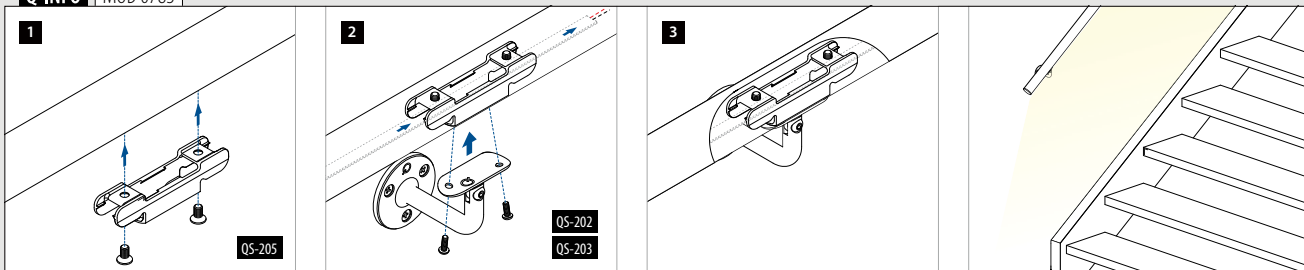

International Design Model Protection

Q-INFO MOD 6920

MOD 6950
(U = 24 mm)
 173

MOD 6924
(U = 24 mm)
 180 - 186

Q-INFO MOD 078x

Q-INFO MOD 0783

Linear Light for handrails

U = 27