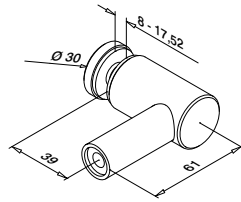

For flat tube