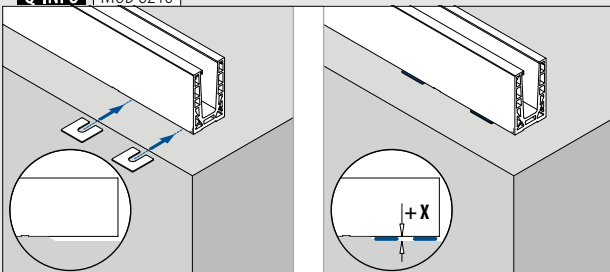

Q-INFO MOD 8216