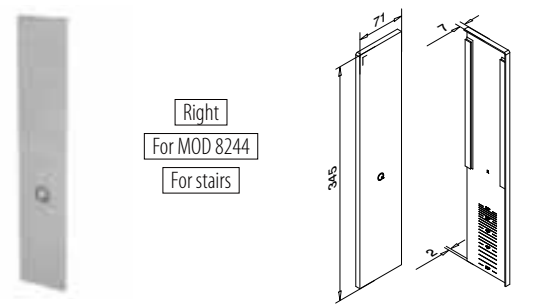

Right
For MOD 8244
For stairs