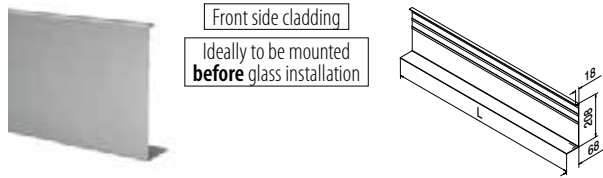

Cladding, fascia mount

MOD 8245

Aluminium Mill finish			
Tape			€/ pc.
SELL OUT 168245-050-00	Not included*	L = 5 m	244,15
Aluminium Brushed, anodised			
OUTDOOR			
SELL OUT 168245-050-18	Prefixed	L = 5 m	260,15

*Order MOD 1360 (tape)