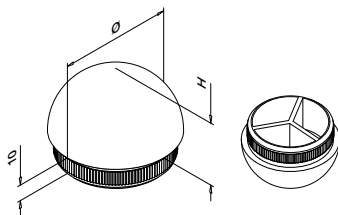

OUTDOOR

145732-233-12	33,7 x 2,0	2	5,60
145732-242-12	42,4 x 2,0	2	5,80
SELL OUT 145732-042-12	42,4 x 2,6	2	5,80
145732-248-12	48,3 x 2,0	2	6,00
145732-048-12	48,3 x 2,6	2	6,00

MOD 5730 - EASY HIT®

304 Satin

INDOOR	For tube Ø	H		€/ pc.
135730-233-12	33,7 x 2,0	17	2	4,85
135730-242-12	42,4 x 2,0	21	2	5,05
SELL OUT 135730-042-12	42,4 x 2,6	21	2	5,05
SELL OUT 135730-248-12	48,3 x 2,0	24	2	5,85

316 Satin

OUTDOOR				€/ pc.
145730-242-12	42,4 x 2,0	21	2	6,55