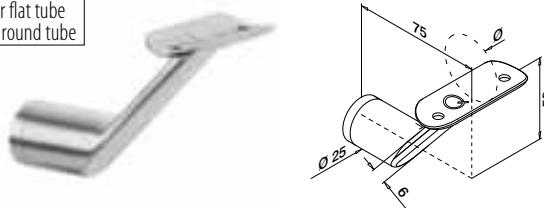

304 Satin				€/pc.	
INDOOR					
130123-000-12	QS-12	476 / QS-21	476	2	14,75
316 Satin					
OUTDOOR					
140123-000-12	QS-13	476 / QS-22	476	2	18,80

International Design Model Protection

For flat tube to round tube