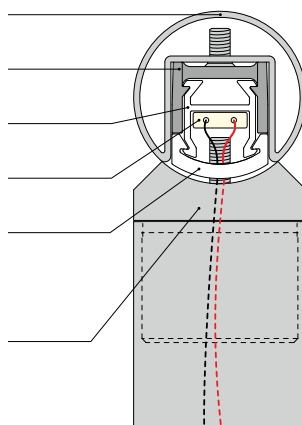

- Cap rails (U = 24): ■261
- Adapters MOD 078x-24: ■260
- Girder section: ■261
- LED strips: ■242, 249
- LED strip cover profiles: ■261
- Handrail brackets: ■264 - 265
- Handrail adapters MOD 0770 / 0772: ■266