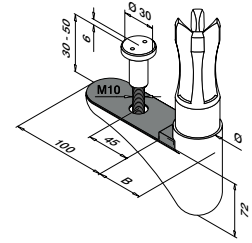

Stair flanges

For glue connection

MOD 0947

	304	Satin			
INDOOR	Ø	B		€/pc.	
130947-242	42,4 x 2,0	48	1	64,60	

International Design Model Protection