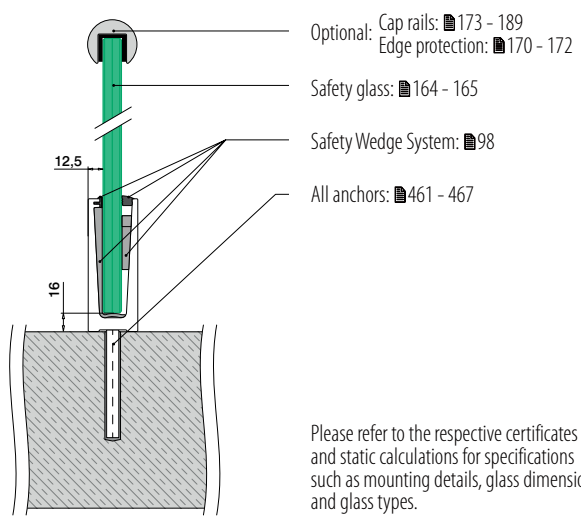

Base channels, top mount

Please refer to the respective certificates and static calculations for specifications such as mounting details, glass dimensions and glass types.

MOD 8060

Aluminium	Matt silver effect, anodised		
OUTDOOR			€/pc.
168060-050-00-08	■ 461 - 467	L = 5 m	467,15