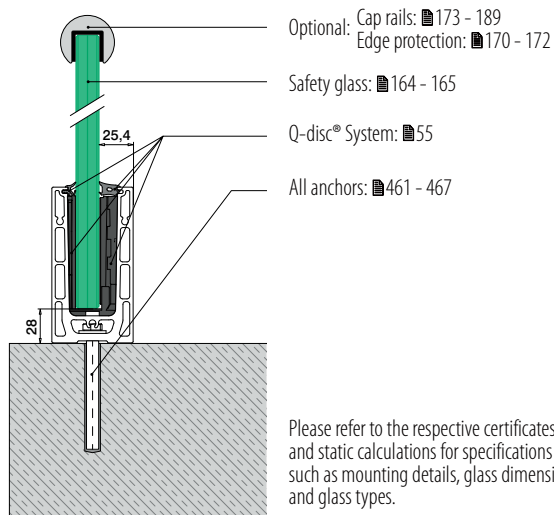

Railing bases

Base channels, top mount

Please refer to the respective certificates and static calculations for specifications such as mounting details, glass dimensions and glass types.