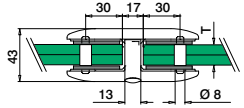

Glass connectors - for glass thickness 16,76 - 21,52 mm