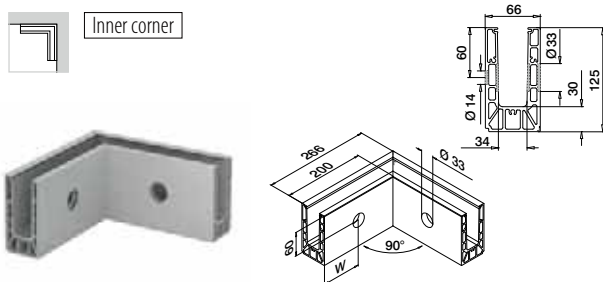

Railing bases

Corners, fascia mount

MOD 8231

Aluminium Mill finish

	W			€ / pc.
168231-01-00	100*	■ 461 - 467	1	120,30

Aluminium Brushed, anodised

	W			€ / pc.
168231-01-18	100*	■ 461 - 467	1	127,45

International Design Model Protection