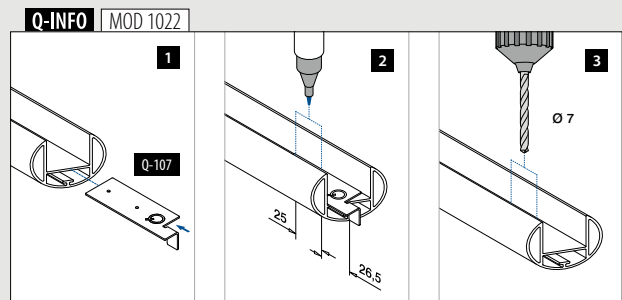

Q-82 Q-20 Drilling template

MOD 1023

Accessories				
	Q	For Ø		€/ pc.
201023	Q-82	42,0 + 48,0	1	18,55

MOD 1024

Accessories				
	Q	For Ø		€/ pc.
201024-042	Q-20	42,0	1	7,05

Wood glue
PVAC glue for wooden bonding applications