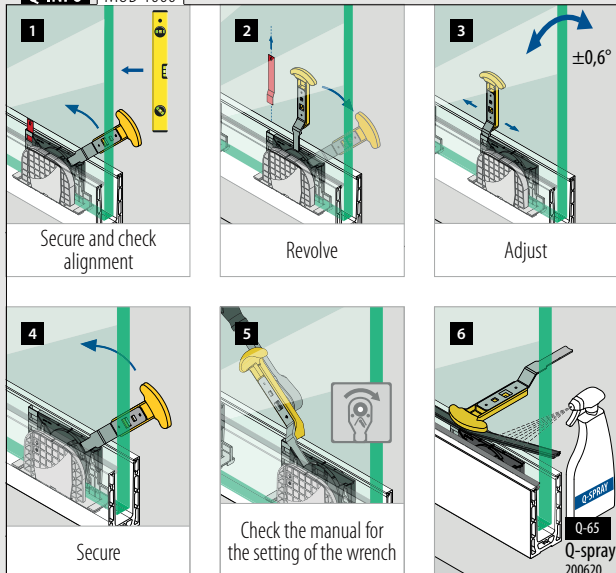

Q-INFO MOD 1000