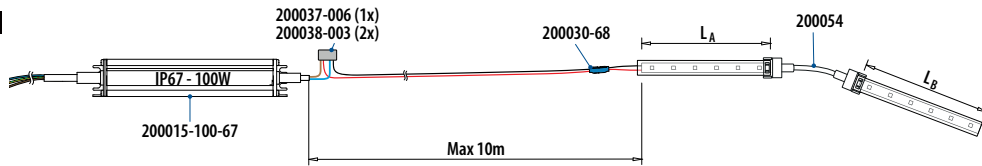

MOD 0092
 $L_A + L_B \leq 10,00 \text{ m}$

5