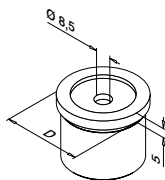

Handrails

Handrail adapters

Baluster post mounting

For round tube to flat tube