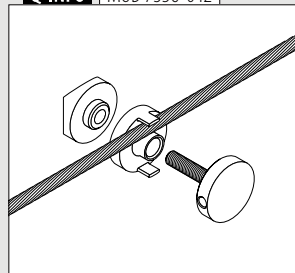

Q-INFO MOD 7356-042