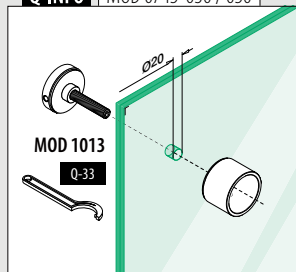

Q-INFO MOD 0745-030 / 050