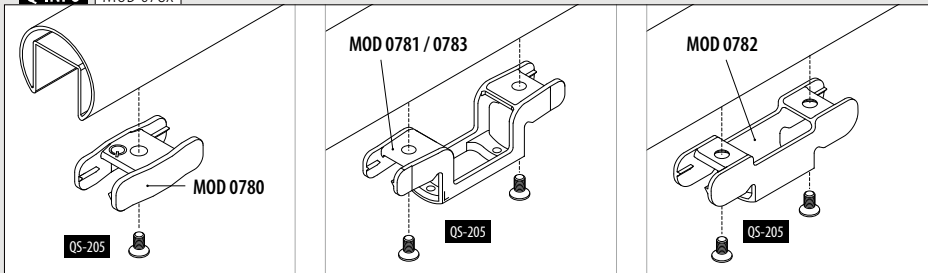

MOD 6920

Ø 48,3 mm

304		Satin						
INDOOR	U	U	H	H1		€/pc.		
136920-048-50-12	27	48,3	42,6	30	L = 5 m	214,25		
316		Satin						
OUTDOOR	U	U	H	H1		€/pc.		
146920-048-50-12	27	48,3	42,6	30	L = 5 m	292,40		

MOD 5092

INDOOR		€/pc.
155092-025	L = 2,5 m	23,60

International Design Model Protection

MOD 5090

INDOOR	Transparency		€/pc.
155090-025-27-03	Clear	L = 2,5 m	34,80
155090-025-27-06	Frosted	L = 2,5 m	34,80

International Design Model Protection

Q-INFO MOD 078x