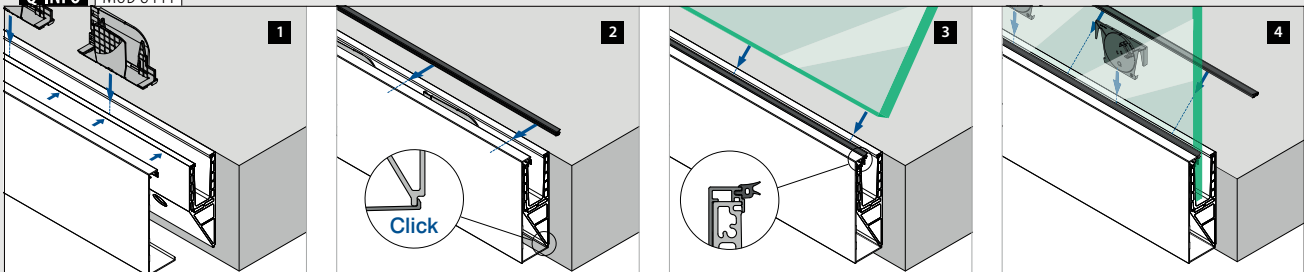

Q-INFO MOD 8444