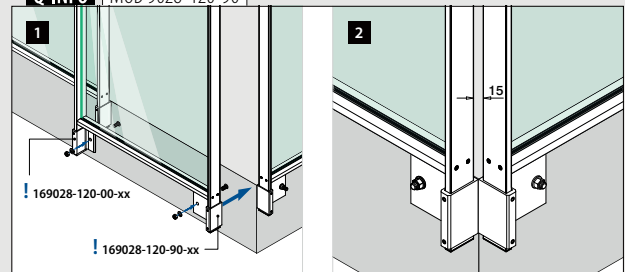

Q-INFO Aluminium

Q-INFO MOD 5743 / 9028

Q-INFO MOD 9028-120-00 / 9028-120-90

Q-INFO MOD 9028-120-90

Glass rails

MOD 5951

Aluminium	Mill finish			€/ pc.
165951-050-00	QS-267	475	L = 5 m	65,65
Aluminium	Brushed, anodised			
OUTDOOR				
165951-050-18	QS-267	475	L = 5 m	75,50
Aluminium	Powder coated RAL 7016, textured			
OUTDOOR				
165951-050-33	QS-267	475	L = 5 m	72,20
Aluminium	Black Line			
OUTDOOR				
NEW 165951-050-82	QS-267	475	L = 5 m	72,20