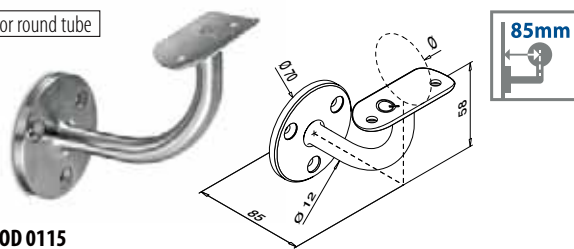

MOD 0112

304 Satin

INDOOR

Product Code	Height	Material	Color	Qty	Price		
130112-033-12	33,7	QS-7	475 / QS-10	476 / QS-87	474	2	10,60
130112-042-12	42,4	QS-7	475 / QS-10	476 / QS-87	474	2	10,60
130112-048-12	48,3	QS-7	475 / QS-10	476 / QS-87	474	2	10,60

304 Mirror polished

INDOOR

Product Code	Height	Material	Color	Qty	Price		
130112-042-10	42,4	QS-7	475 / QS-10	476 / QS-87	474	2	12,65

316 Satin

OUTDOOR

Product Code	Height	Material	Color	Qty	Price		
140112-042-12	42,4	QS-50	475 / QS-11	476 / QS-87	474	2	13,90

316 Mirror polished

OUTDOOR

Product Code	Height	Material	Color	Qty	Price		
140112-042-10	42,4	QS-50	475 / QS-11	476 / QS-87	474	2	16,75

Zamak Stainless steel effect

INDOOR

Product Code	Height	Material	Color	Qty	Price		
100112-042	42,4	QS-7	475 / QS-10	476 / QS-87	474	2	7,65

For round tube