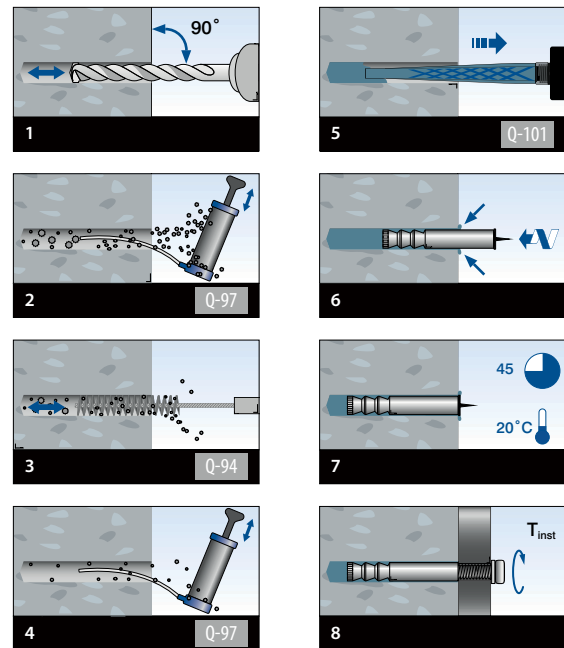

Q-INFO MOD 4519

Assembly instruction Q-anchor VMZ-IG