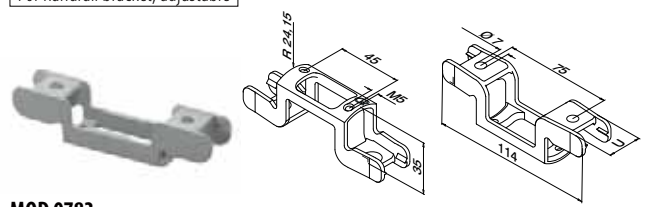

Adapters for handrail brackets

U = 27

For handrail bracket, straight

MOD 0781

316	Satin				
OUTDOOR	U			€/pc.	
140781-27	27	QS-205 ■476	2	15,35	

International Design Model Protection

For handrail bracket, adjustable