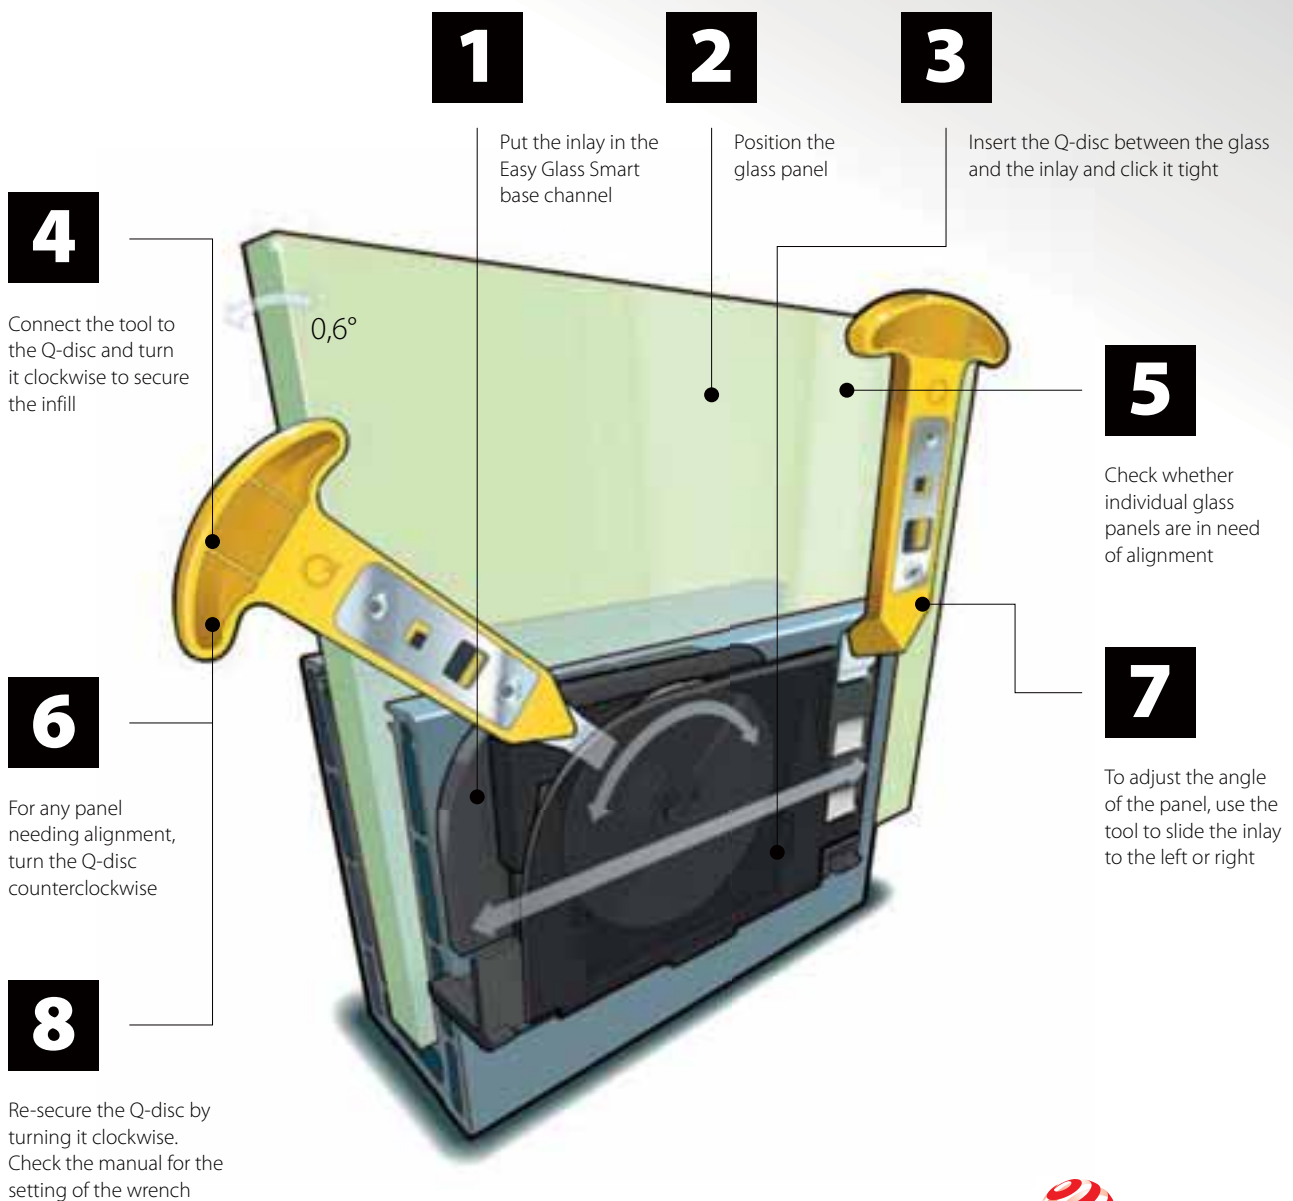

ADJUSTABLE Q-DISC® SYSTEM

SLIDE AND ALIGN!

HOW IT WORKS:

reddot winner 2020
innovative product