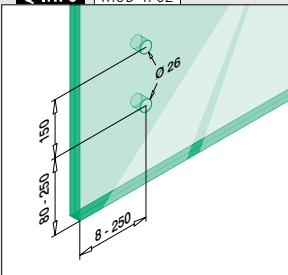

Mirror polished Satin

SELL OUT Only while supplies last.

Q-INFO MOD 4762