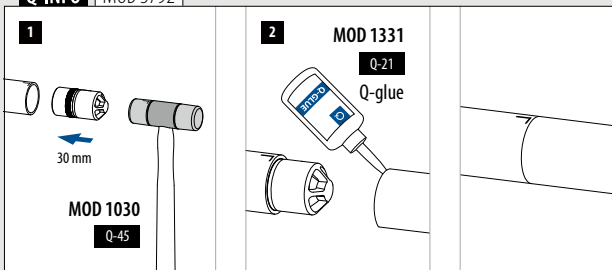

MOD 5792 - EASY HIT®

304 Raw

SELL OUT	INDOOR	For tube Ø	Icon	€/pc.
	135792-242	42,4 x 2,0	2	8,05

316 Raw

OUTDOOR	For tube Ø	Icon	€/pc.
145792-242	42,4 x 2,0	2	10,40

International Design Model Protection

Q-INFO MOD 5792