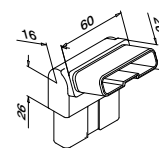

Tubes

Q-TUBE ▼ DISCOUNT

Ask for your personal discount or check your price in our online shop.

MOD 4900

316

Satin

OUTDOOR			€/pc.
144900-062-25-12	60 x 20 x 2,0	L = 2,5 m	105,50
144900-062-50-12	60 x 20 x 2,0	L = 5 m	210,95

316

Black Line

OUTDOOR			€/pc.
NEW 144900-062-50-82	60 x 20 x 2,0	L = 5 m	260,95

International Design Model Protection

Connectors

Adjustable

0 - 70°

MOD 4312

316

Satin

OUTDOOR	For tube		€/pc.
144312-062-12	60 x 20 x 2,0	2	42,15

International Design Model Protection

Connectors

MOD 5794 - EASY HIT®

316

Raw

OUTDOOR	For tube		€/pc.
145794-062	60 x 20 x 2,0	2	18,45

International Design Model Protection

MOD 4301

316

Satin

OUTDOOR	For tube		€/pc.
144301-062-12	60 x 20 x 2,0	2	38,00

316

Black Line

NEW

144301-062-82	60 x 20 x 2,0	2	49,40

End caps

MOD 5728 - EASY HIT®

316

Satin

OUTDOOR	For tube		€/pc.
145728-062-12	60 x 20 x 2,0	2	17,65

316

Black Line

OUTDOOR			€/pc.
NEW 145728-062-82	60 x 20 x 2,0	2	22,95

International Design Model Protection

Wall flanges

MOD 4504

316

Satin

OUTDOOR	For tube		€/pc.
144504-062-12	60 x 20 x 2,0	QS-55 474 / QS-27 476	2 31,70

Q-INFO MOD 5794

Q-INFO MOD 4900

Q-INFO 316