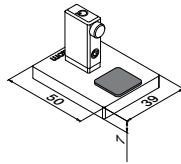

Bottom
With safety fastener