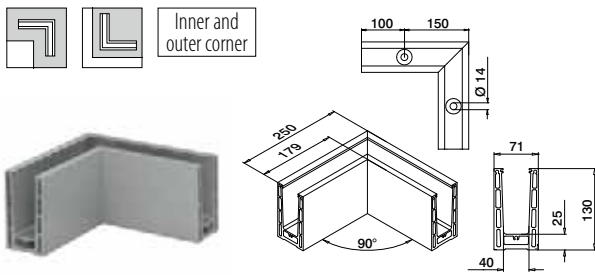

Railing bases

Corners, top mount

MOD 8411

Aluminium	Mill finish	■ 461 - 467	1	€/ pc.
168411-00-00				153,50
Aluminium	Brushed, anodised			
OUTDOOR				
168411-00-18		■ 461 - 467	1	162,95
Aluminium	Black Line			
OUTDOOR				
NEW 168411-00-82		■ 461 - 467	1	175,00

International Design Model Protection