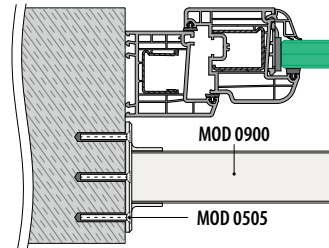

Chest rails Ø42,4 - MOD 0505

Reveal mounting