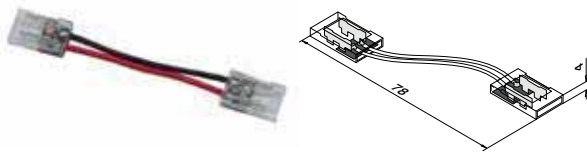

Universal flex connector