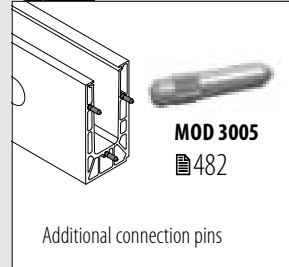

Base channels, fascia mount

- Optional: Cap rails: ■ 173 - 189
- Edge protection: ■ 170 - 172
- Safety glass: ■ 164 - 165
- Q-disc® System: ■ 67
- All anchors: ■ 461 - 467

Please refer to the respective certificates and static calculations for specifications such as mounting details, glass dimensions and glass types.

MOD 8440

Aluminium	Mill finish	X	■ 461 - 467	L = 5 m	€/ pc.
168440-050-00-00		100			956,00
Aluminium	Brushed, anodised				
OUTDOOR					
168440-025-00-18		50	■ 461 - 467	L = 2,5 m	507,85
168440-050-00-18		100	■ 461 - 467	L = 5 m	1.015,70

International Design
Model Protection

Without holes
Connection pins included

MOD 8440

Aluminium	Brushed, anodised				€/ pc.
OUTDOOR					
168440-050-99-18				L = 5 m	871,95

International Design
Model Protection

Q-INFO

Q-INFO

Q-INFO Aluminium

Q-INFO