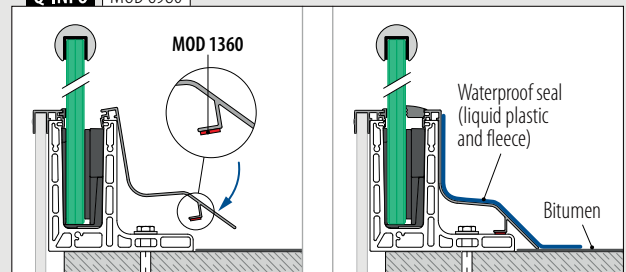

Q-INFO MOD 6980