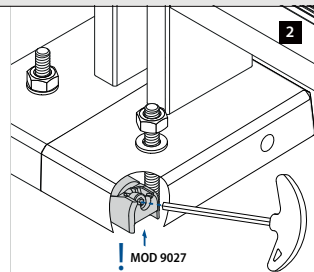

Base flanges, top mount

MOD 9026

Aluminium	Mill finish		€ / pc.
169026-009-01-00	461 - 467	1	25,40
Aluminium	Brushed, anodised		
OUTDOOR			
169026-009-01-18	461 - 467	1	29,30
Aluminium	Powder coated RAL 7016, textured		
OUTDOOR			
169026-009-01-33	461 - 467	1	28,00
Aluminium	Black Line		
OUTDOOR			
NEW 169026-009-01-82	461 - 467	1	28,00

MOD 9026

Aluminium	Mill finish		€ / pc.
169026-009-02-00	461 - 467	1	25,40
Aluminium	Brushed, anodised		
OUTDOOR			
169026-009-02-18	461 - 467	1	29,30
Aluminium	Powder coated RAL 7016, textured		
OUTDOOR			
169026-009-02-33	461 - 467	1	28,00
Aluminium	Black Line		
OUTDOOR			
NEW 169026-009-02-82	461 - 467	1	28,00

MOD 9026

Aluminium	Mill finish		€ / pc.
169026-009-91-00	461 - 467	1	25,40
Aluminium	Brushed, anodised		
OUTDOOR			
169026-009-91-18	461 - 467	1	29,30
Aluminium	Powder coated RAL 7016, textured		
OUTDOOR			
169026-009-91-33	461 - 467	1	28,00
Aluminium	Black Line		
OUTDOOR			
NEW 169026-009-91-82	461 - 467	1	28,00

MOD 9026

Aluminium	Mill finish		€ / pc.
169026-009-92-00	461 - 467	1	25,40
Aluminium	Brushed, anodised		
OUTDOOR			
169026-009-92-18	461 - 467	1	29,30
Aluminium	Powder coated RAL 7016, textured		
OUTDOOR			
169026-009-92-33	461 - 467	1	28,00
Aluminium	Black Line		
OUTDOOR			
NEW 169026-009-92-82	461 - 467	1	28,00