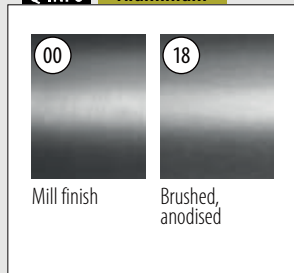

Q-INFO Aluminium