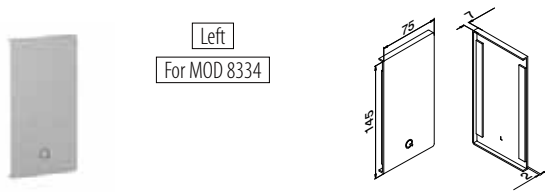

Railing bases

End caps, fascia mount

Left
For MOD 8334

MOD 8332

Aluminium Mill finish

	Tape		€/ pc.
168332-41-00	Prepacked	1	28,90

Aluminium Brushed, anodised

	Tape		€/ pc.
168332-41-18	Prefixed	1	33,90

NEW