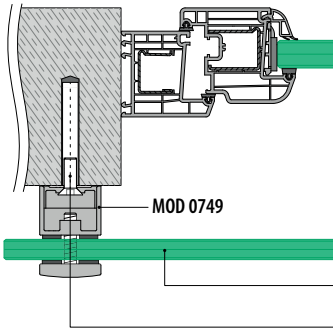

Q-INFO MOD 5015

Please order fixing bolts separately.

JULIET BALCONIES WITH GLASS ADAPTERS

Easy Glass® MOD 0749

Facade mounting

Please refer to the respective certificates and static calculations for specifications such as mounting details, glass dimensions and glass types.