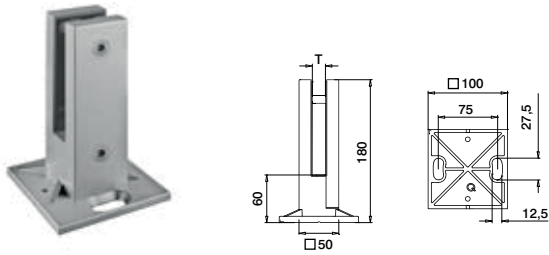

48,3

105

2

10,90

SELL OUT Only while supplies last.

Q-INFO

Base glass clamps - MOD 6200

MOD 6200