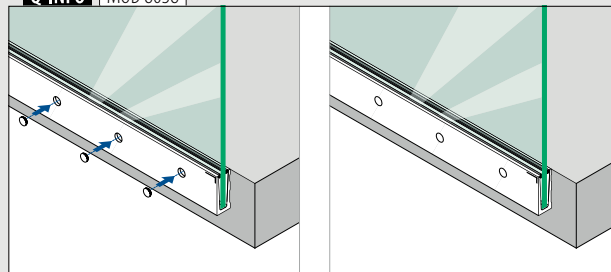

1,60

SELL OUT Only while supplies last.

Q-INFO MOD 8035

Q-INFO MOD 8038

Designed for: Light to heavy use
Use: Indoor and outdoor
Variants: Top, in-floor and fascia mount
Applications: Balconies, galleries, walkways, dividers and stairs
Material: Aluminium (brushed anodised and mill finish)
Glass thickness: 12 to 21,52 mm