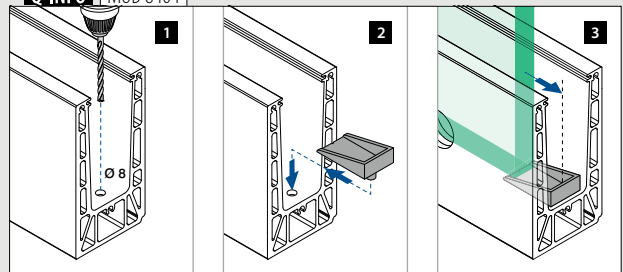

[https://q-ne.ws/
Prime23](https://q-ne.ws/Prime23)

Q-INFO MOD 8436

Q-INFO MOD 8238

Q-INFO MOD 8404

Railing bases

Cladding, fascia mount

MOD 8435

Aluminium Mill finish			
Tape			€/ pc.
SELL OUT 168435-050-00	Not included*	L = 5 m	193,40
Aluminium Brushed, anodised			
OUTDOOR			
SELL OUT 168435-050-18	Prefixed	L = 5 m	233,65