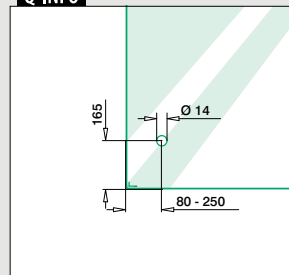

Easy Glass® MOD 0763

Facade mounting

Please refer to the respective certificates and static calculations for specifications such as mounting details, glass dimensions and glass types.

Safety glass: 164 - 165

All anchors: 461 - 467

Block glass adapters

Rectangular □

MOD 0763

316 Satin

OUTDOOR	T	461 - 467	1	€/pc.
140763-12	12 - 21,52			204,00

International Design Model Protection

Q-INFO

Q-INFO