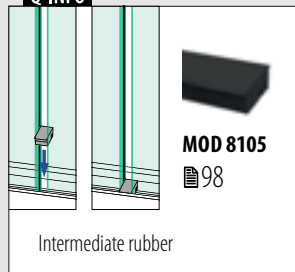

MOD 8011

Aluminium Brushed, anodised

OUTDOOR

SELL OUT	168011-02-18	■ 461 - 467	1	€/pc. 118,05
----------	--------------	-------------	---	-----------------

Q-INFO MOD 8010

Q-INFO

Q-INFO Aluminium

Railing bases