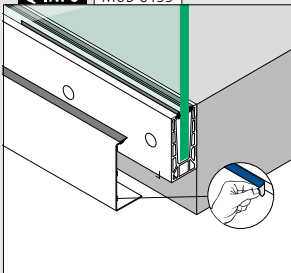

Plastic White aluminium RAL 9006

INDOOR		€/ pc.
158138-36	10	1,60

SELL OUT

Q-INFO MOD 8135