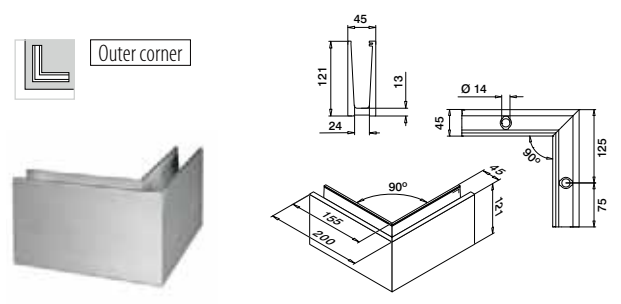

Railing bases

Base channels, top mount

Please refer to the respective certificates and static calculations for specifications such as mounting details, glass dimensions and glass types.

MOD 8060

Aluminium	Matt silver effect, anodised		
OUTDOOR			€/pc.
168060-050-00-08	■ 461 - 467	L = 5 m	467,15

Railing bases

Corners, top mount

MOD 8011

Aluminium	Brushed, anodised		
OUTDOOR			€/pc.
168011-01-18	■ 461 - 467	1	118,05

MOD 8011

Aluminium	Brushed, anodised		
OUTDOOR			€/pc.
168011-02-18	■ 461 - 467	1	118,05

Q-INFO MOD 8060

Q-INFO