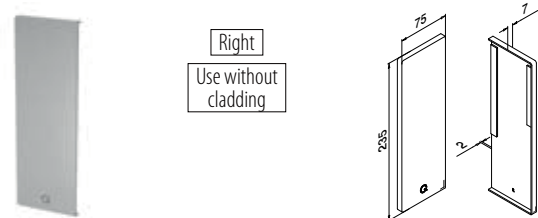

MOD 8442

Aluminium	Mill finish			
	Tape			€/ pc.
168442-02-00	Prepacked	1		52,50
Aluminium	Brushed, anodised			
OUTDOOR				
168442-02-18	Prefixed	1		56,05