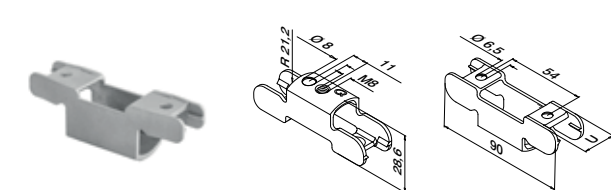

MOD 0783

316	Satin				
OUTDOOR	U			€/pc.	
140783-24	24	QS-205 ■476	2	11,95	

International Design Model Protection

For handrail adapter, straight

MOD 0782

316	Satin				
OUTDOOR	U			€/pc.	
140782-24	24	QS-205 ■476	2	9,80	

International Design Model Protection