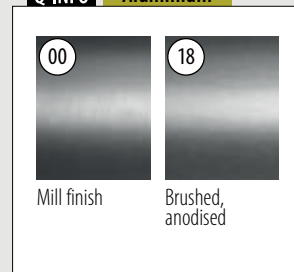

Q-INFO Aluminium