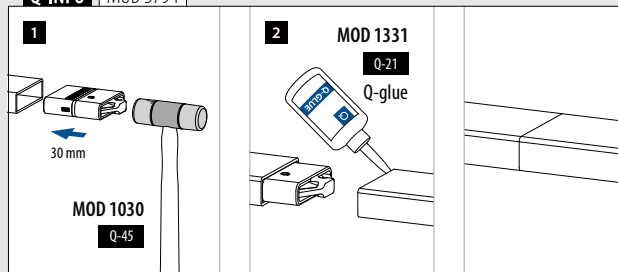

Q-INFO MOD 5794

Q-INFO MOD 4900

Q-INFO 316

Designed for:

Light to heavy use

Use:

Indoor and outdoor

Variants: