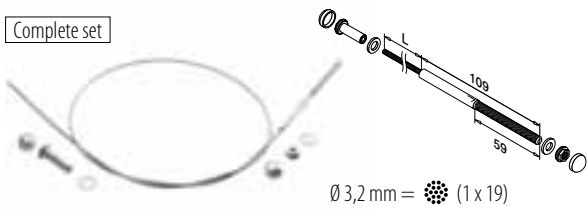

Q-INFO MOD 0504

Find all information about
cable infills online:

q-ne.ws/Infills23

INFILLS - CABLE

Infills

Cable system, 3,2 mm

Complete set

Ø 3,2 mm = (1 x 19)