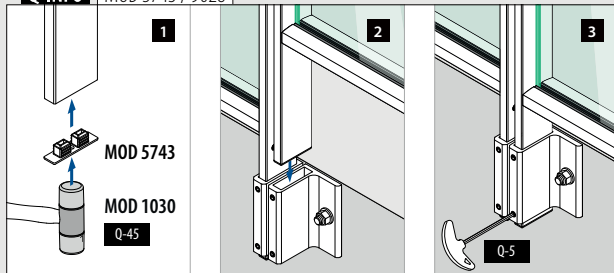

Q-INFO Aluminium

Q-INFO MOD 5743 / 9028

Q-INFO MOD 9028-120-00 / 9028-120-90

Q-INFO MOD 9028-120-90

Glass rails

MOD 5951

Aluminium	Mill finish			€/ pc.
165951-050-00	QS-267	475	L = 5 m	65,65
Aluminium	Brushed, anodised			
OUTDOOR				
165951-050-18	QS-267	475	L = 5 m	75,50
Aluminium	Powder coated RAL 7016, textured			
OUTDOOR				
165951-050-33	QS-267	475	L = 5 m	72,20
Aluminium	Black Line			
OUTDOOR				
NEW 165951-050-82	QS-267	475	L = 5 m	72,20