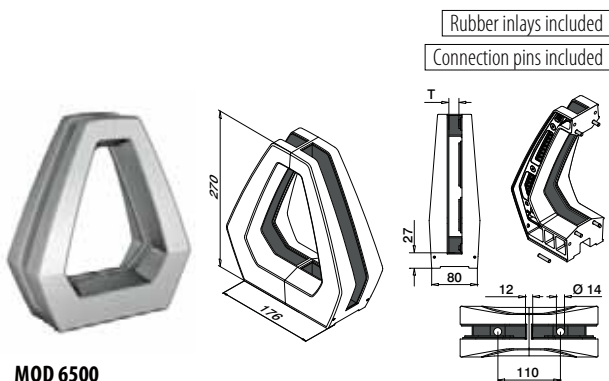

Railing bases

Base glass clamps

Rubber inlays included

Connection pins included

MOD 6500

316	Satin + glass bead blasted				
OUTDOOR	T			€/ pc.	
146500-12	15 - 21,52	■ 461 - 467	1	424,20	

International Design Model Protection