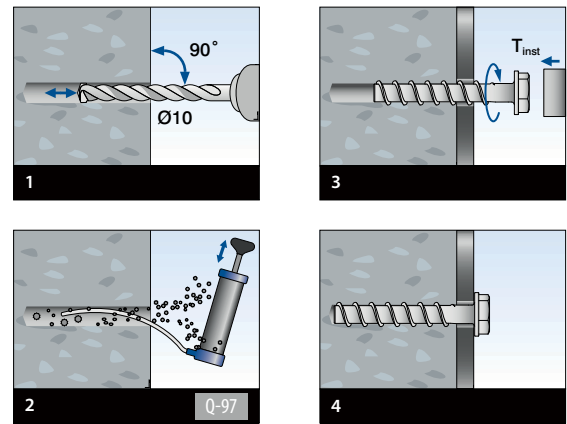

Q-INFO MOD 4310

Assembly instruction Q-anchor Q BSZ SU 10x100 + 10x120 (A4)