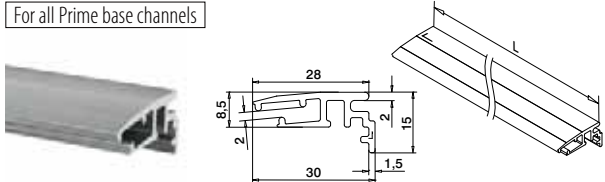

For Prime top mount base channels

MOD 6970

Aluminium	Mill finish		€/pc.
166970-010-50-00	A	L = 5 m	57,10
Aluminium	Brushed, anodised		
OUTDOOR			
166970-010-50-18	10	L = 5 m	63,40

PREFIX

For all Prime base channels