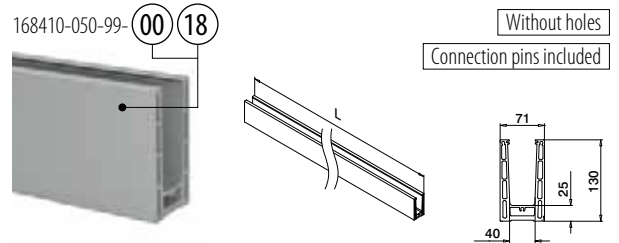

Railing bases

Base channels, top mount

MOD 8410

Aluminium	Mill finish	X	■ 461 - 467	L = 5 m	€/ pc.
168410-050-00-00		100			725,75
Aluminium	Brushed, anodised				
OUTDOOR					
168410-025-00-18		50	■ 461 - 467	L = 2,5 m	383,70
168410-050-00-18		100	■ 461 - 467	L = 5 m	767,45
Aluminium	Black Line				
OUTDOOR					
NEW 168410-050-00-82		100	■ 461 - 467	L = 5 m	767,45

Railing bases

Corners, top mount

MOD 8411

Aluminium	Mill finish	■ 461 - 467	1	€/ pc.
168411-00-00				153,50
Aluminium	Brushed, anodised			
OUTDOOR				
168411-00-18		■ 461 - 467	1	162,95
Aluminium	Black Line			
OUTDOOR				
NEW 168411-00-82		■ 461 - 467	1	175,00

International Design Model Protection

MOD 8410

Aluminium	Mill finish	L = 5 m	€/ pc.
168410-050-99-00			690,75
Aluminium	Brushed, anodised		
OUTDOOR			
168410-050-99-18		L = 5 m	736,20

International Design Model Protection

Q-INFO MOD 8410

Q-INFO MOD 8410

Q-INFO

Q-INFO Aluminium