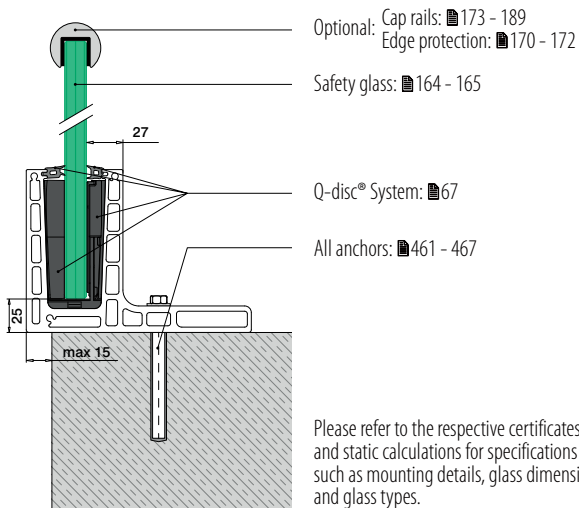

Base channels, top mount

MOD 8420

Aluminium	Mill finish	X	■ 461 - 467	L = 5 m	€/ pc.
168420-050-00-00		100			901,50
Aluminium	Brushed, anodised				
OUTDOOR					
168420-025-00-18		50	■ 461 - 467	L = 2,5 m	478,70
168420-050-00-18		100	■ 461 - 467	L = 5 m	957,30

International Design Model Protection