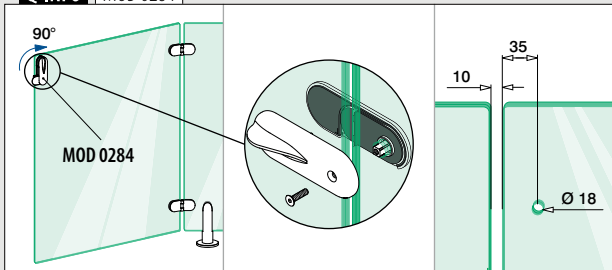

International Design Model Protection

Please order fixing bolts separately.

Q-INFO 304 316

Q-INFO MOD 0742

Q-INFO MOD 0284

Q-INFO MOD 0282

Hinges

For flat tube