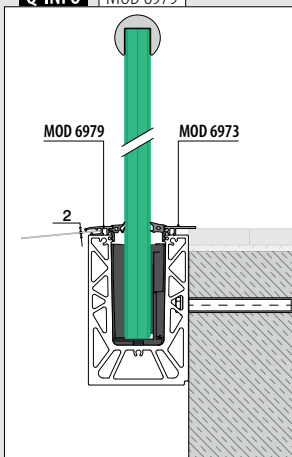

Trims

For all Strong base channels

MOD 6973

Aluminium	Mill finish		
			€/ pc.
166973-50-00		L = 5 m	57,10
Aluminium	Brushed, anodised		
OUTDOOR			
166973-50-18		L = 5 m	63,40

PREFIX

For Strong fascia mount base channels

MOD 6977

Aluminium	Mill finish		
			€/ pc.
166977-010-50-00	A	L = 5 m	57,10
Aluminium	Brushed, anodised		
OUTDOOR			
166977-010-50-18	10	L = 5 m	63,40

NEW

PREFIX

For Strong fascia mount base channels

MOD 6977

Aluminium	Mill finish		
			€/ pc.
166977-003-50-00	A	L = 5 m	51,45
Aluminium	Brushed, anodised		
OUTDOOR			
166977-003-50-18	3	L = 5 m	57,10

NEW

PREFIX

For Strong fascia mount base channels

MOD 6977

Aluminium	Mill finish		
			€/ pc.
166977-020-50-00	A	L = 5 m	64,35
Aluminium	Brushed, anodised		
OUTDOOR			
166977-020-50-18	20	L = 5 m	71,45

NEW

PREFIX

Q-INFO MOD 6979