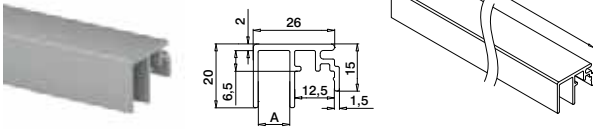

MOD 6973

Aluminium	Mill finish		€/pc.
166973-50-00		L = 5 m	57,10
Aluminium	Brushed, anodised		
OUTDOOR			
166973-50-18		L = 5 m	63,40

PREFIX

For Smart top and F base channels