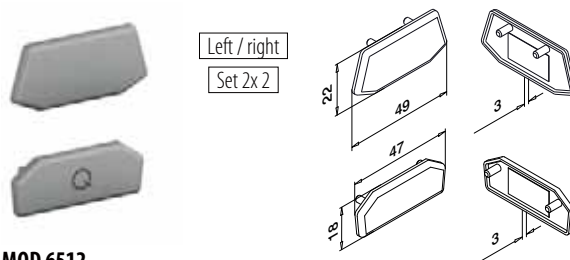

End caps for base glass clamps

Left / right

Set 2 x 2

MOD 6502

316	Glass bead blasted				
OUTDOOR				€/ set	
146502-02		Set		39,95	

International Design Model Protection

Handrails

End caps for glass connectors