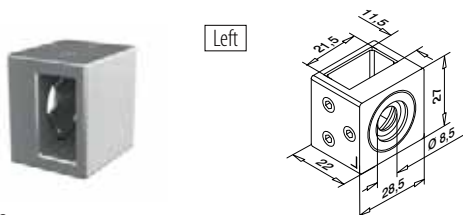

Crossbar holders

Rectangular ☐

MOD 4828	316 Satin	OUTDOOR	For tube ☐			€/ pc.
144828-01-12	20 x 10 x 1,0	QS-20	4	7,85		

NEW