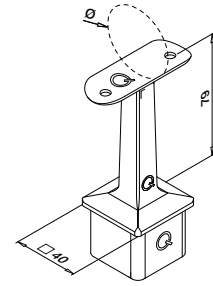

MOD 4710

304 Satin								
INDOOR	For tube □			€ / pc.				
134710-000-00-12	40 x 40 x 2,0	QS-12	476	2	19,00			
304 Black Line								
INDOOR								
134710-000-00-82	40 x 40 x 2,0	QS-12	476	2	24,70			
316 Satin								
OUTDOOR								
144710-000-00-12	40 x 40 x 2,0	QS-13	476	2	24,70			

For flat tube to round tube