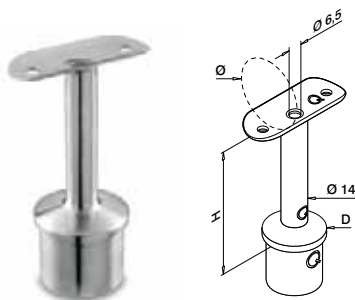

Handrail brackets

Baluster post mounting

For round tube

With cable duct