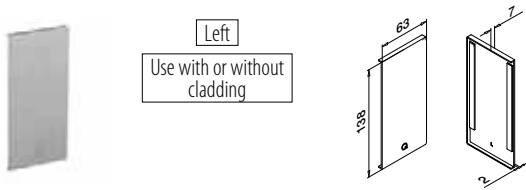

End caps, fascia mount

MOD 8132

Aluminium Brushed, anodised

OUTDOOR	Tape		€/ pc.
168132-01-18	Prefixed	1	34,05

SELL OUT