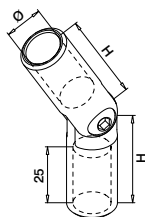

For bar

-90°
+90°