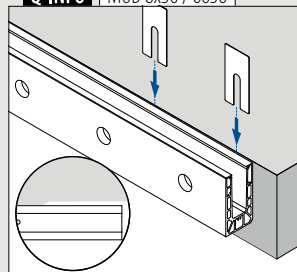

Mounting plates
for Easy Glass®

MOD 1006

	Accessories		€ / set
	Q	Thicknesses	
201006	Q-62	1, 2, 3, 4, 5 mm	103,40

Q-INFO MOD 1006

Q-INFO MOD 8x16

Q-INFO MOD 8x36 / 6636

Q-INFO MOD 9027

Care and maintenance