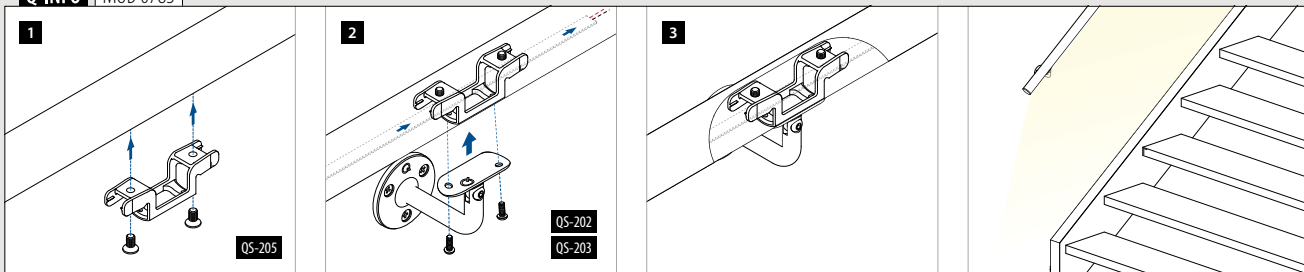

Q-INFO MOD 0783