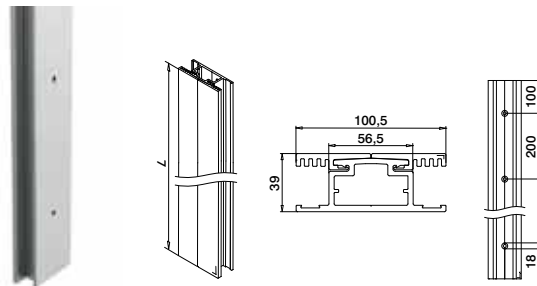

MOD 6830

Aluminium	Mill finish		€ / pc.
166830-050-01-00	461 - 467	L = 5 m	292,70
Aluminium	Brushed, anodised		
OUTDOOR			
166830-050-01-18	461 - 467	L = 5 m	306,25

Intermediate