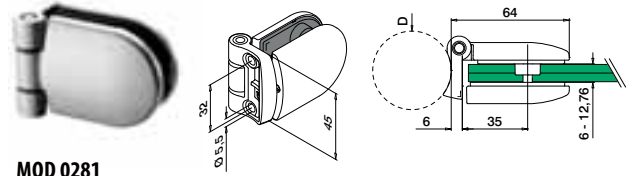

MOD 0281

316	Satin			€/pc.
OUTDOOR				
140281-000	QS-13	476	2	47,20

International Design Model Protection

For round tube