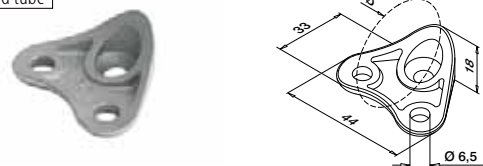

MOD 1820

316 Satin					
OUTDOOR		Ø			€/ pc.
141820-042-12	42,4	QS-89 476 / QS-11 476		8	5,85

Compatible with MOD 0305 connectors
International Design Model Protection