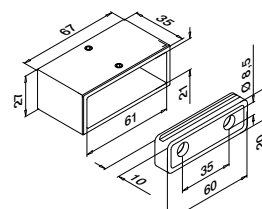

Wall flanges