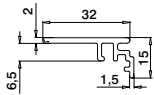

Trims

For all Strong base channels