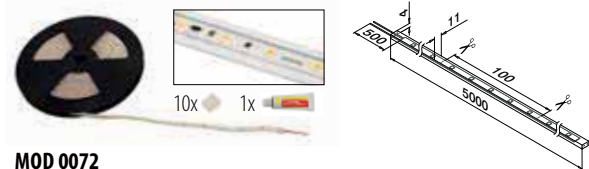

MOD 0072

OUTDOOR	Colour (K)	LED/m	W	Φ (lm/m)	⊠	€/ pc.
190072-050-30	Warm white	70	14	350	L = 5 m	175,90
190072-050-65	Cool white	70	14	360	L = 5 m	175,90