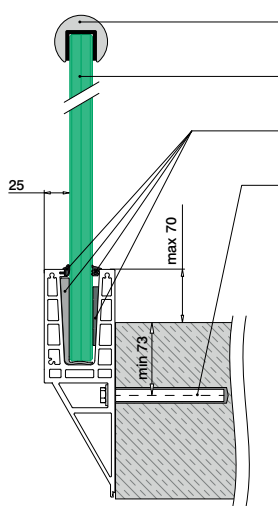

Railing bases

Base channels, fascia mount

- Optional: Cap rails: ■ 173 - 189
- Edge protection: ■ 170 - 172
- Safety glass: ■ 164 - 165
- Safety Wedge System: ■ 122
- All anchors: ■ 461 - 467

Please refer to the respective certificates and static calculations for specifications such as mounting details, glass dimensions and glass types.