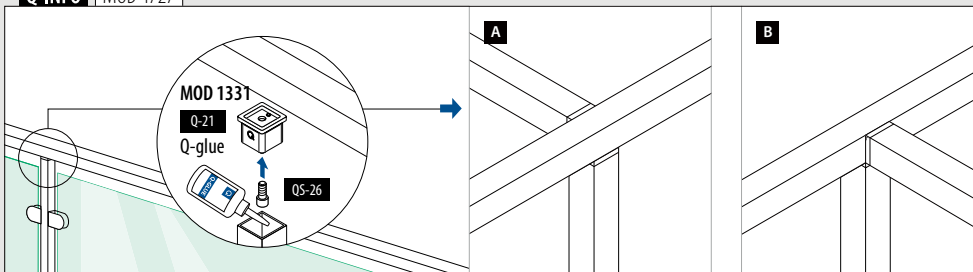

For flat tube

MOD 4727

304

Satin

INDOOR	For tube □			€/ pc.
134727-12	40 x 40 x 2,0	QS-26	2	10,60

316

Satin

OUTDOOR	For tube □			€/ pc.
144727-12	40 x 40 x 2,0	QS-27	2	14,30

MOD 4811

304

Satin

INDOOR			€/ pc.
134811	QS-48	2	7,60

MOD 1810
 341

MOD 1801
 341

MOD 1802
 341

MOD 4733- EASY HIT®

304

Satin

INDOOR	For tube □		€/ pc.
134733	40 x 40 x 2,0	2	9,65

Q-INFO | MOD 4727