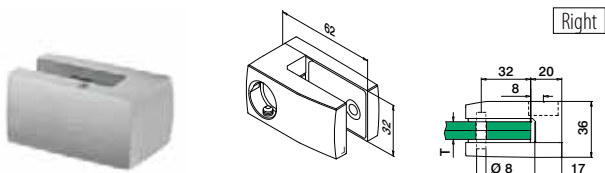

Infills

Glass clamps - MOD 2900

Right

MOD 2900

316

Satin

OUTDOOR

T

€/pc.

SELL OUT

142900-01-12

See T in MOD 5029

2

18,90

International Design Model Protection