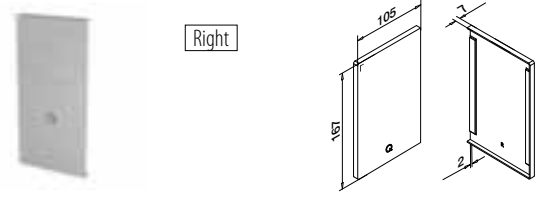

Right

MOD 8632

Aluminium	Mill finish		
	Tape		€/ pc.
168632-42-00	Prepacked	1	44,95
Aluminium	Brushed, anodised		
OUTDOOR			
168632-42-18	Prefixed	1	55,95

NEW