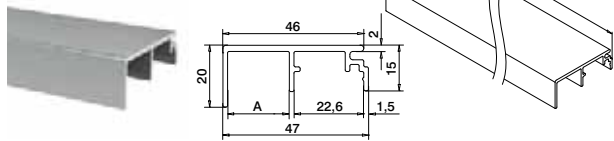

MOD 6975

Aluminium	Mill finish	A	€/pc.
166975-003-50-00		3	51,45
Aluminium	Brushed, anodised		
OUTDOOR			
166975-003-50-18		3	57,10

NEW

PREFIX

For Strong top mount base channels