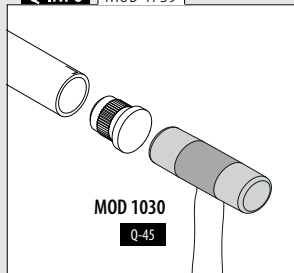

Q-INFO MOD 1759