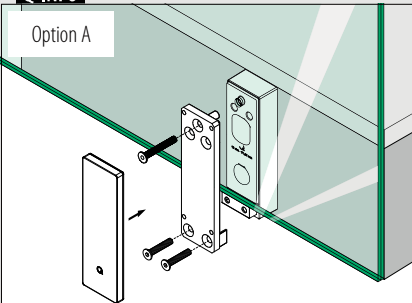

Optional: Cap rails: ■ 173 - 189
Edge protection: ■ 170 - 172
Safety glass: ■ 164 - 165
All anchors: ■ 461 - 467

Please refer to the respective certificates and static calculations for specifications such as mounting details, glass dimensions and glass types.

MOD 0763

304	Satin				€/pc.
INDOOR	T				
130763-12	12 - 21,52	■ 461 - 467	1		164,05
316	Satin				
OUTDOOR					
140763-12	12 - 21,52	■ 461 - 467	1		204,00

International Design Model Protection

Q-INFO