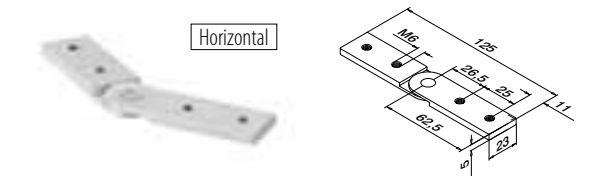

MOD 6797
Aluminium Mill finish

166797	QS-261 476	2	€ / pc.	11,70