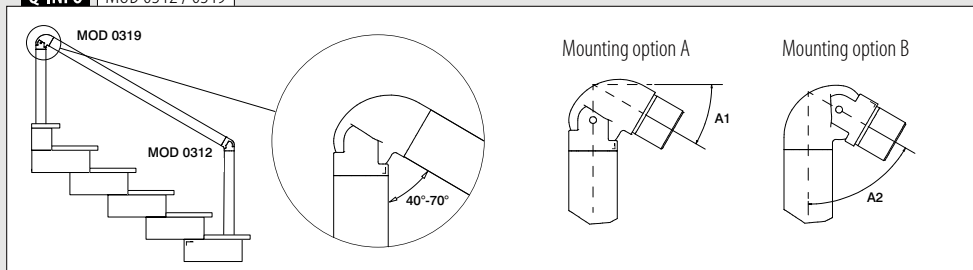

316

Mirror polished

OUTDOOR

	140312-242-10	42,4 x 2,0	27	2	44,35
--	---------------	------------	----	---	-------

International Design Model Protection

SELL OUT Only while supplies last.

Q-INFO MOD 0312 / 0319