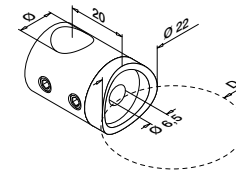

MOD 0840

304 Satin

SELL OUT	INDOOR	D	Ø			€/pc.
	130840-042-12	42,4	16	QS-19	4	5,85

316 Satin

OUTDOOR						
	140840-042-12	42,4	16	QS-20	4	7,70
	140840-048-12	48,3	16	QS-20	4	7,70

For round tube