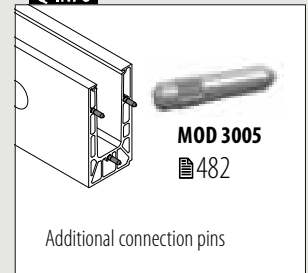

Railing bases

Base channels, top mount

MOD 8410

Aluminium	Mill finish	X	■ 461 - 467	L = 5 m	€/ pc.
168410-050-00-00		100			725,75
Aluminium	Brushed, anodised				
OUTDOOR					
168410-025-00-18		50	■ 461 - 467	L = 2,5 m	383,70
168410-050-00-18		100	■ 461 - 467	L = 5 m	767,45
Aluminium	Black Line				
OUTDOOR					
NEW 168410-050-00-82		100	■ 461 - 467	L = 5 m	767,45

Railing bases

Corners, top mount

MOD 8411

Aluminium	Mill finish	■ 461 - 467	1	€/ pc.
168411-00-00				153,50
Aluminium	Brushed, anodised			
OUTDOOR				
168411-00-18		■ 461 - 467	1	162,95
Aluminium	Black Line			
OUTDOOR				
NEW 168411-00-82		■ 461 - 467	1	175,00

International Design Model Protection

MOD 8410

Aluminium	Mill finish	L = 5 m	€/ pc.
168410-050-99-00			690,75
Aluminium	Brushed, anodised		
OUTDOOR			
168410-050-99-18		L = 5 m	736,20

International Design Model Protection

Q-INFO MOD 8410

Q-INFO MOD 8410

Q-INFO

Q-INFO Aluminium