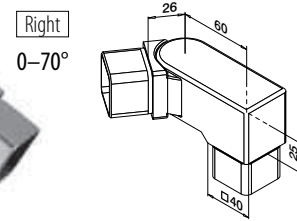

MOD 4317

304 Satin				
INDOOR	For tube □		€ / pc.	
134317-01	40 x 40 x 2,0	2	45,75	

MOD 4317

304 Satin				
INDOOR	For tube □		€ / pc.	
134317-02	40 x 40 x 2,0	2	45,75