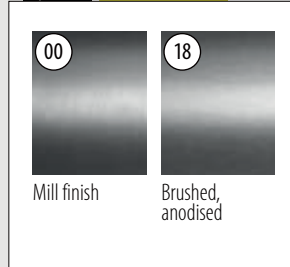

Q-INFO Aluminium