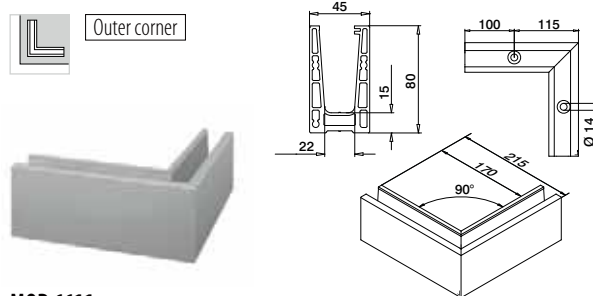

Railing bases

Base channels, top mount

MOD 6610

Aluminium	Mill finish		€/ pc.
166610-050-00-00	█ 461 - 467	L = 5 m	364,85
Aluminium	Brushed, anodised		
OUTDOOR			
166610-050-00-18	█ 461 - 467	L = 5 m	388,10

International Design Model Protection

Railing bases

Corners, top mount

MOD 6611

Aluminium	Brushed, anodised		€/ pc.
OUTDOOR			
166611-01-18	█ 461 - 467	1	100,25

MOD 6611

Aluminium	Brushed, anodised		€/ pc.
OUTDOOR			
166611-02-18	█ 461 - 467	1	100,25

Railing bases

End caps, top mount

MOD 6612

Aluminium	Mill finish	Tape	€/ pc.
166612-00-00		Prepacked	17,45
Aluminium	Brushed, anodised		
OUTDOOR			
166612-00-18	Prefixed	1	18,55

Q-INFO MOD 6610

Q-INFO MOD 6610 / 6611

Q-INFO MOD 6612