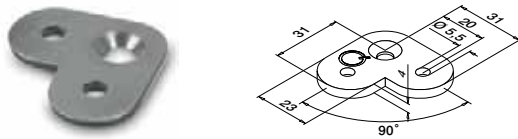

MOD 1802

304 Satin				
INDOOR				€/ pc.
131802-000	QS-48 476 / QS-10 476		8	3,80

For round tube