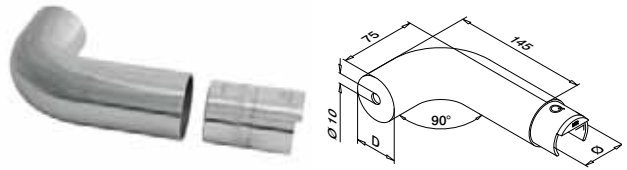

Wall return

Left / right With cable duct