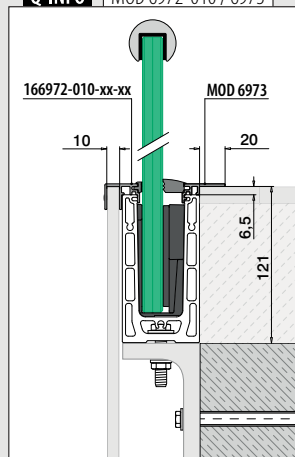

Q-INFO MOD 6972-010 / 6973