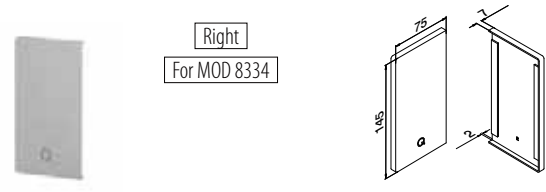

Right
For MOD 8334

MOD 8332

Aluminium Mill finish

	Tape		€/ pc.
168332-42-00	Prepacked	1	28,90

Aluminium Brushed, anodised

	Tape		€/ pc.
168332-42-18	Prefixed	1	33,90

NEW