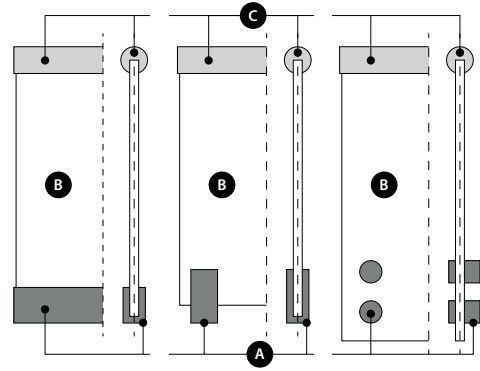

HOW TO EASILY FIND A PRODUCT

Our railing systems usually consist of three sections: railing bases **A**, glass **B** and top rails **C**. Each section is divided into various product groups. Identify the section and group to which your product belongs and you should find your product straightaway.

CORNERS   **CLADDINGS**   **DRAINAGE PROFILES**   **TRIMS**   **BASE GLASS CLAMPS**   **GLASS ADAPTERS**   **FIXING MATERIALS**

35, 38, 39, 47	44, 49	36, 43	38, 50-51			468-477
56-57	59	58	61-62			
68, 71, 72, 79	76, 81	69, 75	82-83			
88, 90	93	89, 92	94-95			
99, 100, 102, 103, 104	106	101				
113, 114, 116, 119	117, 119	113, 116				
123, 125, 126, 128	127, 129					
134, 135	136	137				
				146-149		
				152		
					156-163