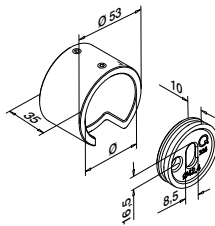

Reveal mounting

Please refer to the respective certificates and static calculations for specifications such as mounting details, glass dimensions and glass types.

Safety glass: 164 - 165

Wall flanges

Bottom
Left / right

MOD 6504

Aluminium	Mill finish	Ø	3D	€/ pc.
166504-042-00-00		42,4	2	15,00
Aluminium	Brushed, anodised			
166504-042-00-18	OUTDOOR	42,4	2	16,25

NEW

Top
Left

MOD 6504

Aluminium	Mill finish	Ø	3D	€/ pc.
166504-042-01-00		42,4	2	15,00
Aluminium	Brushed, anodised			
166504-042-01-18	OUTDOOR	42,4	2	16,25

NEW

Top
Right

MOD 6504

Aluminium	Mill finish	Ø	3D	€/ pc.
166504-042-02-00		42,4	2	15,00
Aluminium	Brushed, anodised			
166504-042-02-18	OUTDOOR	42,4	2	16,25

NEW

Q-INFO Aluminium

Mill finish

Brushed,
anodised