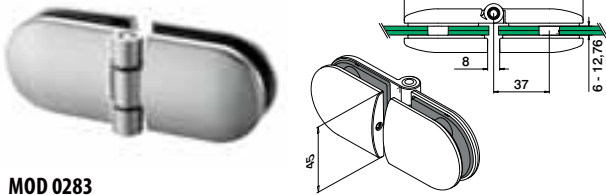

MOD 0281

316	Satin			€/pc.	
OUTDOOR	D				
140281-042	42,4	QS-13	476	2	47,20
140281-048	48,3	QS-13	476	2	47,20

International Design Model Protection

Glass - glass