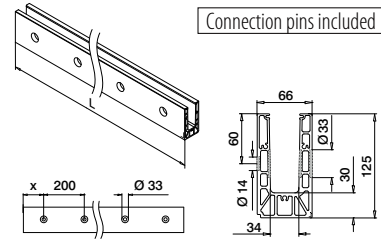

Connection pins included