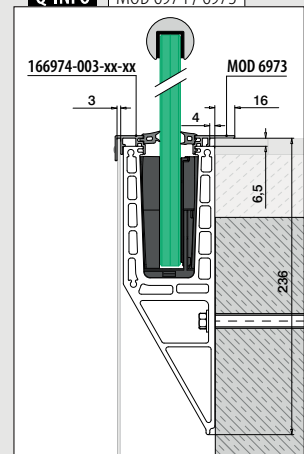

Q-INFO MOD 6974 / 6973