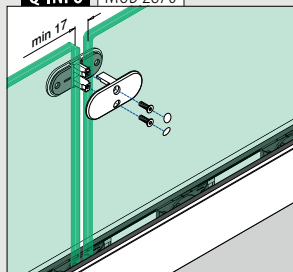

Q-INFO 316

Q-INFO MOD 0742

Q-INFO MOD 2870

Q-INFO MOD 2890

Q-INFO MOD 2870 / 2890

Glass connectors - for glass thickness 16,76 - 21,52 mm

MOD 4270

316	Satin			
OUTDOOR		T		€/pc.
144270-22-12		See T in MOD 5042	2	38,60