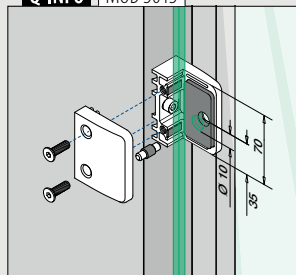

Q-INFO MOD 2300

Eliminate the cost of drilling holes in the glass by fitting security plates in preference to the pins.

Q-INFO MOD 5015