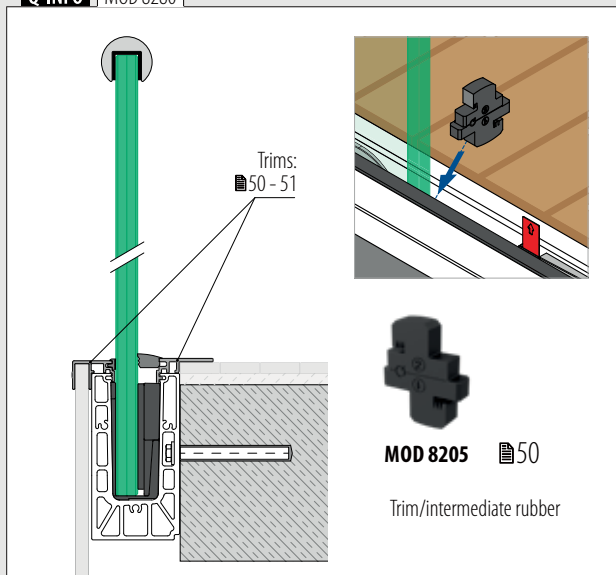

Q-INFO MOD 8280

Trims: ■ 50 - 51

MOD 8205 ■ 50

Trim/intermediate rubber

Q-INFO

Q-INFO

MOD 3005
■ 482

Additional connection pins