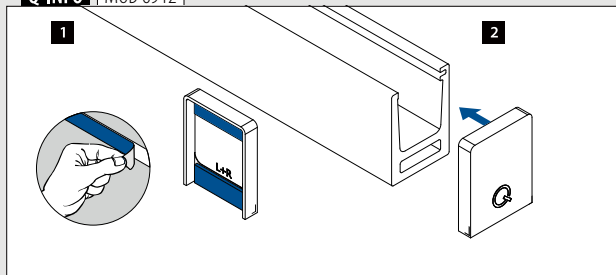

Q-INFO MOD 6912

SELL OUT Only while supplies last.

Q-INFO Aluminium

00	08	18	82 RAL 9005
Mill finish	Matt silver effect, anodised	Brushed, anodised	Black, matt, textured
			Powder coated