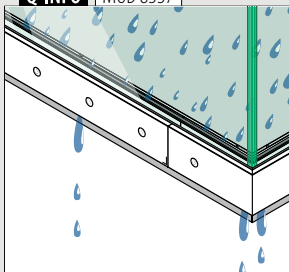

Q-INFO MOD 8337