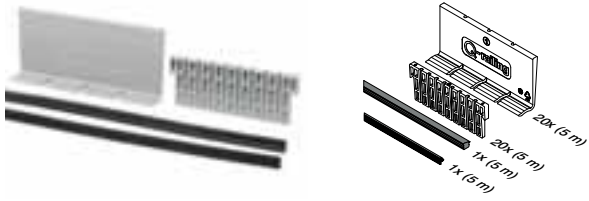

Railing bases

Safety Wedge System (rubber and wedges set)

For glass fixing