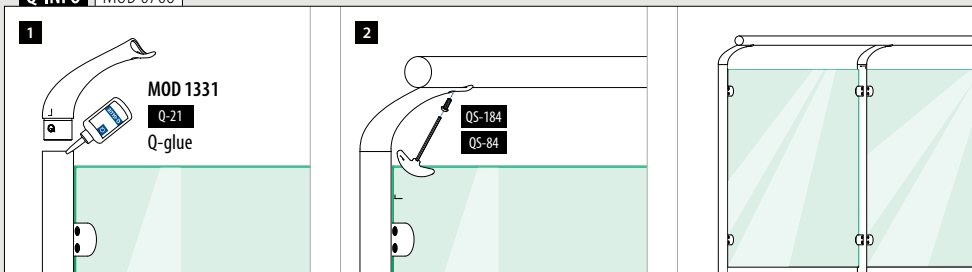

Q-INFO MOD 0706