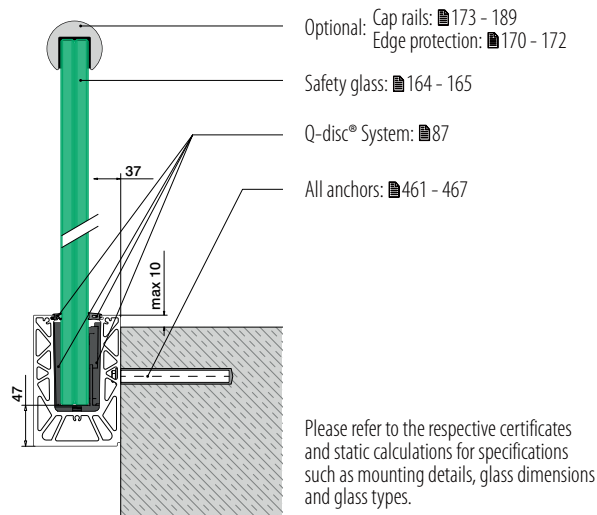

Railing bases

Base channels, fascia mount