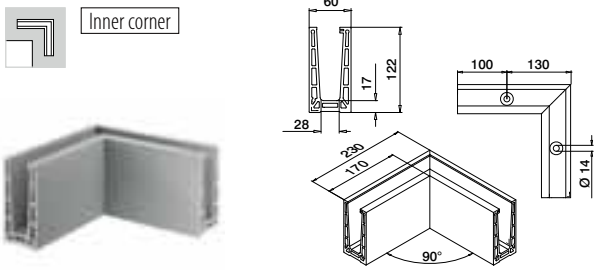

00 Mill finish | 18 Brushed, anodised

Q-INFO

MOD 3005
■ 111

Additional connection pins

Railing bases

Corners, top mount

MOD 8111

Aluminium Brushed, anodised