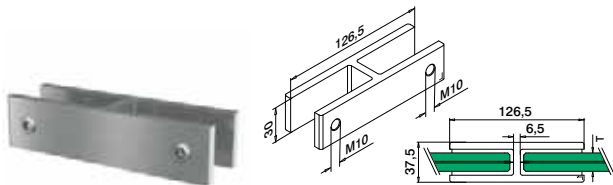

Accessories

Glass connectors

MOD 0291

Aluminium	Brushed, anodised			
OUTDOOR		T		€/ pc.
160291-22-18	See T in MOD 5092	2		16,95

NEW