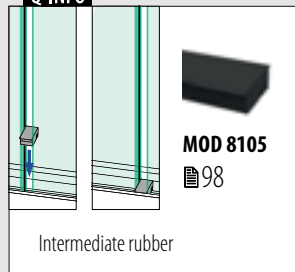

Q-INFO

Intermediate rubber

SELL OUT

Only while supplies last.