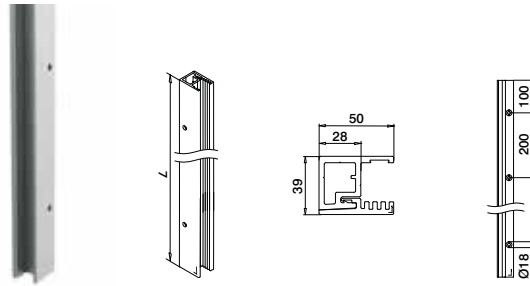

MOD 6830

Aluminium	Mill finish		€ / pc.
166830-050-02-00	461 - 467	L = 5 m	292,70
Aluminium	Brushed, anodised		
OUTDOOR			
166830-050-02-18	461 - 467	L = 5 m	306,25

Facade / frame mounting