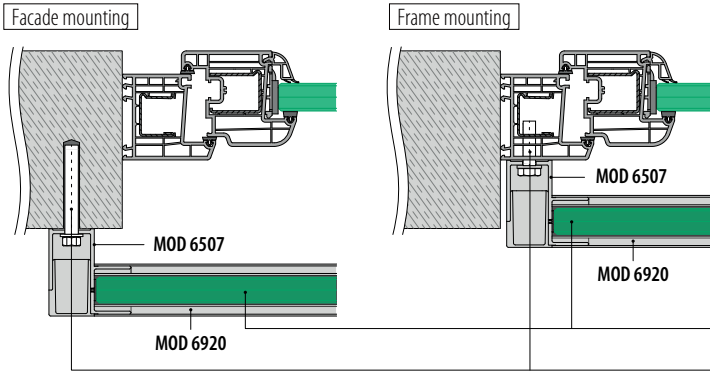

- Wall mounted with chemical anchors
- Both horizontal or vertical mounting

Facade mounting
round

Facade mounting
square

Cap rails

Easy Glass® MOD 6507

Please refer to the respective certificates and static calculations for specifications such as mounting details, glass dimensions and glass types.