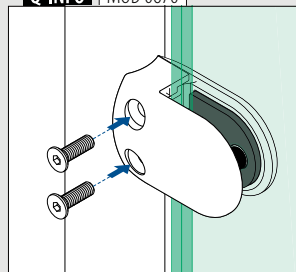

Q-INFO MOD 0670