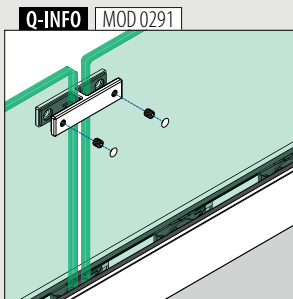

Accessories

Glass connectors

MOD 0291

Aluminium	Brushed, anodised			
OUTDOOR		T		€/ pc.
160291-22-18	See T in MOD 5092	2		16,95

NEW

MOD 0291

316	Satin			
OUTDOOR		T		€/ pc.
140291-22-12	See T in MOD 5091	2		29,95

NEW

MOD 0292

Aluminium	Brushed, anodised			
OUTDOOR		T		€/ pc.
160292-22-18	See T in MOD 5092	2		18,95

NEW

MOD 0292

316	Satin			
OUTDOOR		T		€/ pc.
140292-22-12	See T in MOD 5091	2		31,95

NEW

MOD 0293

Aluminium	Brushed, anodised			
OUTDOOR		T		€/ pc.
160293-22-18	See T in MOD 5092	2		15,45

NEW

MOD 0293

316	Satin			
OUTDOOR		T		€/ pc.
140293-22-12	See T in MOD 5091	2		27,95

NEW

Infills

Rubber inlays for MOD 0291 / 0292 / 0293 (aluminium)

4 pcs for MOD 0291 and 0292
2 pcs for MOD 0293
Glass fixing screws included

MOD 5092

Accessories				
For laminated glass	T			€/ pc.
205092-18	16,76 + 17,52	4		0,95
205092-22	20,76 + 21,52	4		0,95

NEW

Infills

Rubber inlays for MOD 0291 / 0292 / 0293 (stainless steel)

4 pcs for MOD 0291 and 0292
2 pcs for MOD 0293
Glass fixing screws included

MOD 5091

Accessories				
For laminated glass	T			€/ pc.
205091-18	16,76 + 17,52	4		0,95
205091-22	20,76 + 21,52	4		0,95

NEW