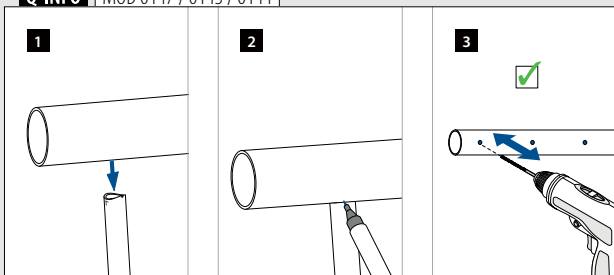

Q-INFO MOD 0147 / 0143 / 0144