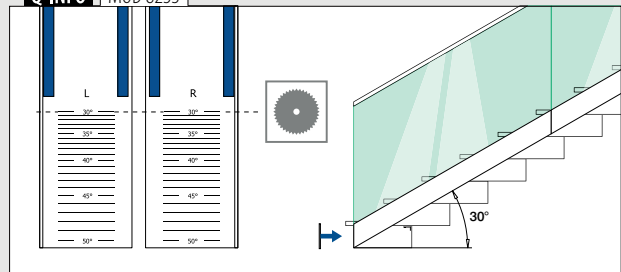

Q-INFO MOD 8233