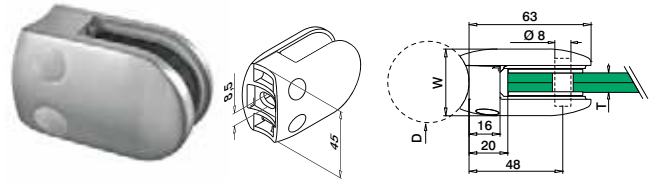

MOD 5028

Accessories					
For monolithic glass	T		€ / pc.		
205028-06	6	8	0,45		
205028-08	8	8	0,45		
205028-10	10	8	0,45		
205028-12	12	8	0,45		
For laminated glass					
205028-09	8,76	8	0,45		
205028-44	9,52	8	0,45		
205028-11	10,76	8	0,45		
205028-54	11,52	8	0,45		
205028-13	12,76	8	0,45		

For round tube