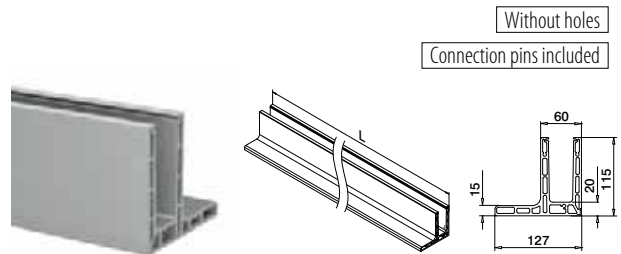

MOD 8220

Aluminium	Brushed, anodised			€/ pc.
168220-050-99-18		L = 5 m		662,50

International Design Model Protection

Q-INFO

Trims: ■ 50 - 51

MOD 8205 ■ 50

Trim/intermediate rubber

Q-INFO

PREFIX

Q-INFO Aluminium

00 Mill finish

18 Brushed, anodised

Q-INFO

MOD 3005 ■ 482

Additional connection pins