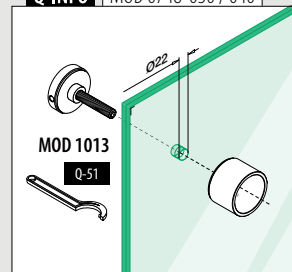

Q-INFO MOD 0745 / 0748

Q-INFO MOD 0745-010

Q-INFO MOD 0745-030 / 050

Q-INFO MOD 0748-010

Q-INFO MOD 0748-030 / 040

Facade mounting

Please refer to the respective certificates and static calculations for specifications such as mounting details, glass dimensions and glass types.