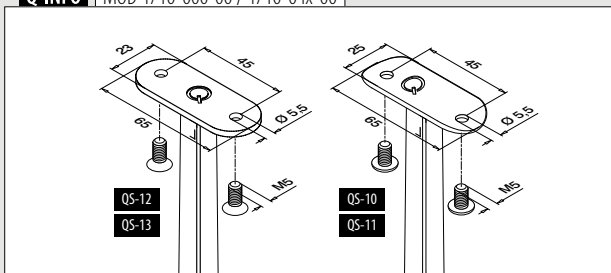

MOD 4710

304 Satin							
INDOOR	∅	For tube □			€ / pc.		
134710-042-90-12	42,4	40 x 40 x 2,0	QS-10	476	2	19,00	
316 Satin							
OUTDOOR							
144710-042-90-12	42,4	40 x 40 x 2,0	QS-11	476	2	24,70	

Q-INFO | MOD 4710-000-00 / 4710-04x-00