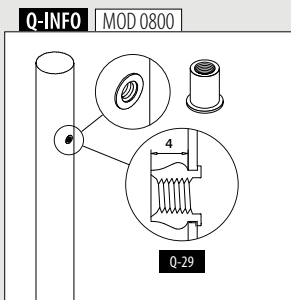

Fixing materials for glass clamps

MOD 0681

For all models in zamak

Zinc-plated						
INDOOR	QS	Q	d	L		€/50 pcs.
250681	QS-46	Q-5	M8	20	50	30,00

For all models in 304

304						
INDOOR	QS	Q	d	L		€/50 pcs.
230681	QS-47	Q-5	M8	20	50	40,00

For all models in 316

316						
OUTDOOR	QS	Q	d	L		€/50 pcs.
240681	QS-45	Q-5	M8	20	50	67,50

MOD 0680 - DIN 912 / ISO 4762

For all models in zamak

Zinc-plated						
INDOOR	QS	Q	d	L		€/50 pcs.
250680-820	QS-28	Q-6	M8	20	50	25,00

For all models in 304

304						
INDOOR	QS	Q	d	L		€/50 pcs.
230680-820	QS-26	Q-6	M8	20	50	27,50

For all models in 316

316						
OUTDOOR	QS	Q	d	L		€/50 pcs.
240680-820	QS-27	Q-6	M8	20	50	30,00

MOD 0800

304							
INDOOR	QS	Q	d		L		€/50 pcs.
230800-616	QS-38	Q-29	M6	∅ 9,0	16	50	77,50
230800-817	QS-39	Q-29	M8	∅ 11,0	17	50	105,00
230800-121	QS-40	Q-29	M10	∅ 12,0	21	50	152,50

316							
OUTDOOR	QS	Q	d		L		€/50 pcs.
240800-616	QS-80	Q-29	M6	∅ 9,0	16	50	145,00
240800-817	QS-81	Q-29	M8	∅ 11,0	17	50	210,00
240800-121	QS-82	Q-29	M10	∅ 12,0	21	50	257,50

SELL OUT

MOD 5015

Accessories						
	For MOD	L		€/pc.		
205015-22	2800, 4200	22	4	1,65		
205015-25	2500, 2600	25	4	1,65		
205015-24	2400, 6000	30	4	1,65		
205015-23	2300	34	4	1,65