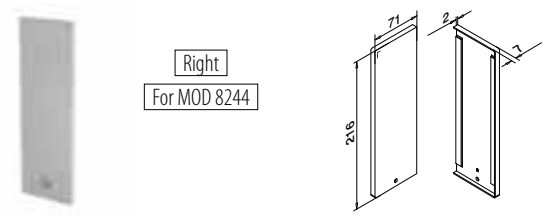

Right
For MOD 8244

MOD 8242

Aluminium	Mill finish	Tape	€ / pc.
168242-42-00	Prepacked	1	45,75
Aluminium	Brushed, anodised		
OUTDOOR			
168242-42-18	Prefixed	1	50,25

NEW