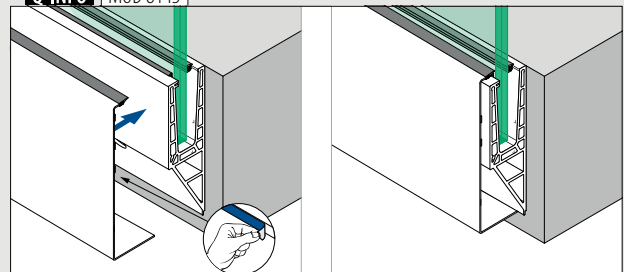

Q-INFO MOD 8142

Q-INFO MOD 8145

Designed for: Heavy and extremely heavy use
Use: Indoor and outdoor
Variants: Top, in-floor and fascia mount
Applications: Balconies, galleries, walkways, dividers and stairs
Material: Aluminium (mill finish and brushed anodised)
Glass thickness: 19 to 31,52 mm