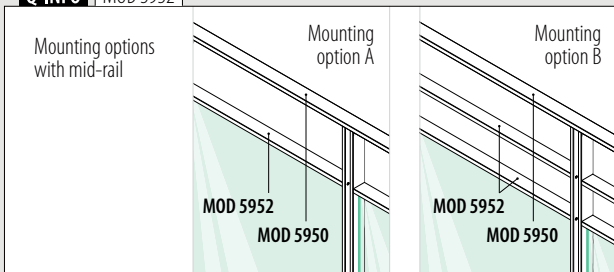

Q-INFO | MOD 5952