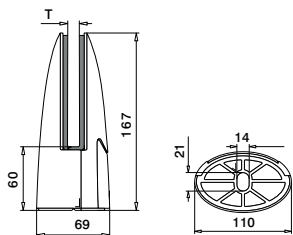

Railing bases

Base glass clamps - MOD 6000