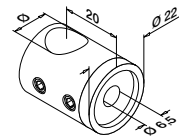

MOD 0840

304 Satin					
INDOOR		Ø			€/pc.
130840-000-12	16	QS-19	476	4	5,85

For flat tube