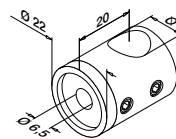

Chest rails Ø12 - MOD 0831 / 0832 / 0833

Please refer to the respective certificates and static calculations for specifications such as mounting details.

Infills

Bar holders

Right

MOD 0832

316	Satin				
OUTDOOR	Ø			€/ pc.	
140832-000-12	12	QS-16	4	6,55	

MOD 0833

316	Satin				
OUTDOOR	Ø			€/ pc.	
140833-000-12	12	QS-16	4	6,55	

MOD 0831

316	Satin				
OUTDOOR	Ø			€/ pc.	
140831-000-12	12	QS-16	4	6,55	

Infills

End caps

In combination with MOD 0831 and MOD 1900

MOD 1759 - EASY HIT®

316	Satin				
OUTDOOR				€/ pc.	
141759-112-12		4		4,75	

NEW

Q-INFO MOD 1759

Q-INFO