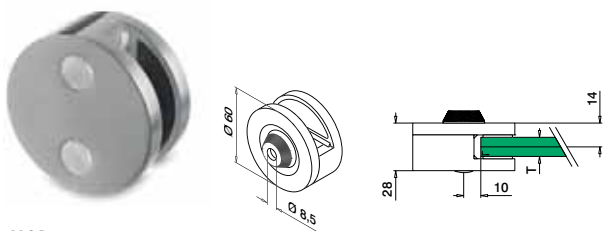

MOD 5015

Accessories		L		€/ pc.
	205015-23	34	4	1,65

MOD 4901
308

Q-INFO MOD 2300

Glass clamps - MOD 4400 / 4600

MOD 4400

304 Satin					
INDOOR	T			€/ pc.	
134400-12	See T in MOD 5044	QS-47	478	4	19,35
316 Satin					
OUTDOOR	T				
144400-12	See T in MOD 5044	QS-45	478	4	23,40
Zamak Stainless steel effect					
OUTDOOR	T				
104400-20	See T in MOD 5044	QS-46	478	4	14,85