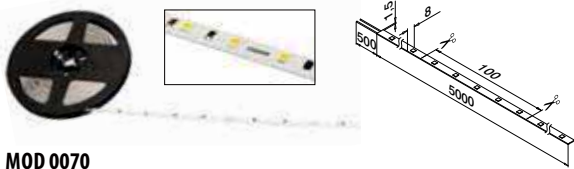

Transformer 12V
220...240V~, CE, without plug

**MOD 0013**

IN/OUTDOOR	P		€/ pc.
200013-030-66	30W	1	84,95

**Q-INFO****Indoor / outdoor**

* EMI/EMC compliance must be observed

**MOD 0070**

INDOOR	Colour (K)	LED/m	W	Φ (lm/m)	⊠	€/ pc.
190070-050-27	Warm white	70	14	350	L = 5 m	95,75
190070-050-65	Cool white	70	14	370	L = 5 m	95,75