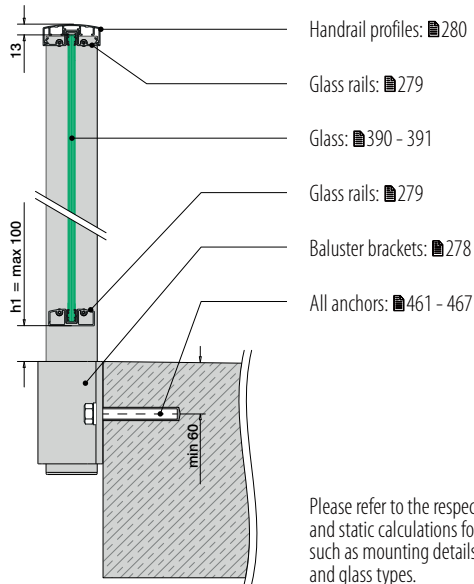

Baluster posts, fascia mount

Please refer to the respective certificates and static calculations for specifications such as mounting details, glass dimensions and glass types.

Calculations – baluster posts, fascia mount

Railing height (H) + 140 mm = baluster post height (Hp)

Railing height (H)	Baluster post height (Hp)
900 mm	1040 mm
1000 mm	1140 mm
1100 mm	1240 mm
1200 mm	1340 mm