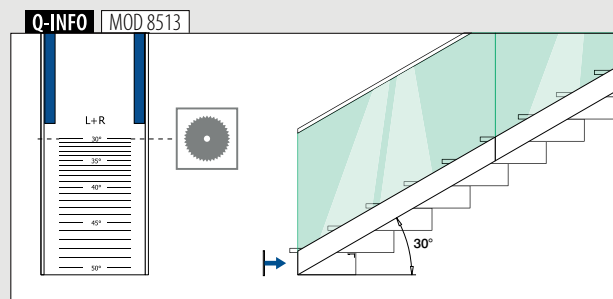

Railing bases

End caps, top mount

Aluminium	Brushed, anodised		
OUTDOOR	Tape		€/ pc.
168512-00-18	Prefixed	1	32,35

Aluminium	Brushed, anodised		
OUTDOOR	Tape		€/ pc.
168513-00-18	Prefixed	1	46,10

Railing bases

Shoe shims, top mount

Aluminium	Mill finish		€/
	X		100 pcs.
168516-001	1	100	135,00
168516-002	2	100	170,00
168516-003	3	100	195,00