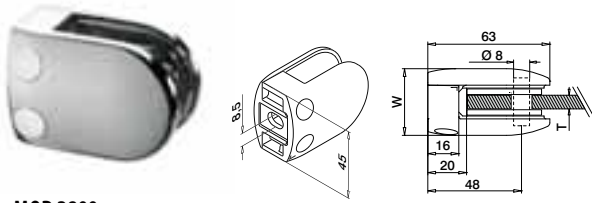

Plate adapters - MOD 2800

For flat tube

MOD 2800

304 Mirror polished

INDOOR W T € / pc.

SELL OUT	132800-000-10	34	See MOD 5028	QS-26	478	4	14,80

316 Mirror polished

OUTDOOR W T € / pc.

	142800-000-10	34	See MOD 5028	QS-27	478	4	16,80

International Design Model Protection

For round tube