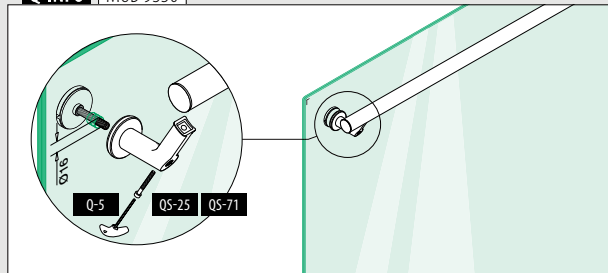

Q-INFO MOD 9350