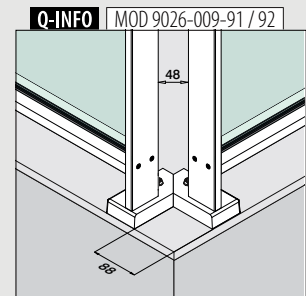

Base flanges, top mount

MOD 9026

Aluminium	Mill finish		€ / pc.
169026-009-01-00	461 - 467	1	25,40
Aluminium	Brushed, anodised		
OUTDOOR			
169026-009-01-18	461 - 467	1	29,30
Aluminium	Powder coated RAL 7016, textured		
OUTDOOR			
169026-009-01-33	461 - 467	1	28,00
Aluminium	Black Line		
OUTDOOR			
NEW 169026-009-01-82	461 - 467	1	28,00

MOD 9026

Aluminium	Mill finish		€ / pc.
169026-009-02-00	461 - 467	1	25,40
Aluminium	Brushed, anodised		
OUTDOOR			
169026-009-02-18	461 - 467	1	29,30
Aluminium	Powder coated RAL 7016, textured		
OUTDOOR			
169026-009-02-33	461 - 467	1	28,00
Aluminium	Black Line		
OUTDOOR			
NEW 169026-009-02-82	461 - 467	1	28,00

MOD 9026

Aluminium	Mill finish		€ / pc.
169026-009-91-00	461 - 467	1	25,40
Aluminium	Brushed, anodised		
OUTDOOR			
169026-009-91-18	461 - 467	1	29,30
Aluminium	Powder coated RAL 7016, textured		
OUTDOOR			
169026-009-91-33	461 - 467	1	28,00
Aluminium	Black Line		
OUTDOOR			
NEW 169026-009-91-82	461 - 467	1	28,00

MOD 9026

Aluminium	Mill finish		€ / pc.
169026-009-92-00	461 - 467	1	25,40
Aluminium	Brushed, anodised		
OUTDOOR			
169026-009-92-18	461 - 467	1	29,30
Aluminium	Powder coated RAL 7016, textured		
OUTDOOR			
169026-009-92-33	461 - 467	1	28,00
Aluminium	Black Line		
OUTDOOR			
NEW 169026-009-92-82	461 - 467	1	28,00