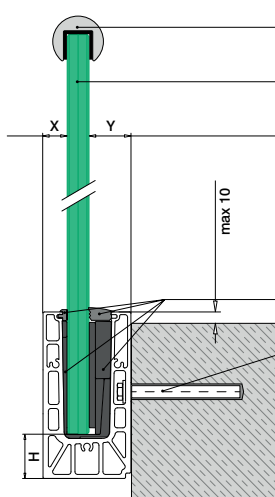

Railing bases

Base channels, fascia mount

Optional: Cap rails: ■ 173 - 189
Edge protection: ■ 170 - 172

Safety glass: ■ 164 - 165

For adjustable glass fixings
X = variable
Y = 28,5
H = 35

For non-adjustable glass fixings
X = 18,5
Y = variable
H = 33

Q-disc® System: ■ 31, 32

All anchors: ■ 461 - 467

Please refer to the respective certificates and static calculations for specifications such as mounting details, glass dimensions and glass types.