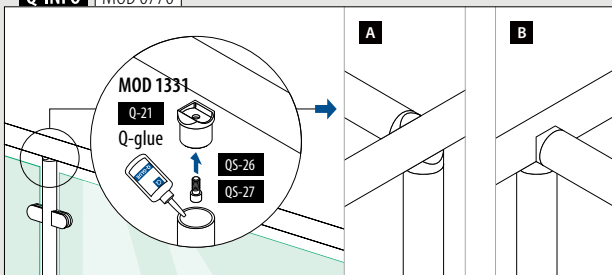

Compatible with MOD 0303 connectors

For round tube

MOD 0117

316

Mirror polished

OUTDOOR	Ø			€/pc.	
140117-042-10	42,4	QS-11	476	2	32,65
140117-048-10	48,3	QS-11	476	2	32,65

Q-INFO MOD 0770

Q-INFO MOD 0117