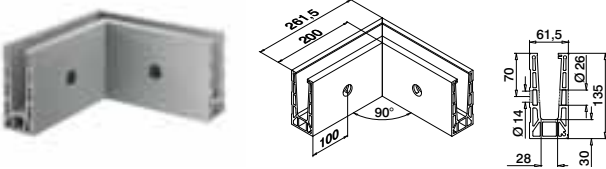

Railing bases

Corners, fascia mount

MOD 8131

Aluminium	Brushed, anodised		
OUTDOOR			
SELL OUT 168131-01-18	461 - 467	1	€/pc. 188,60