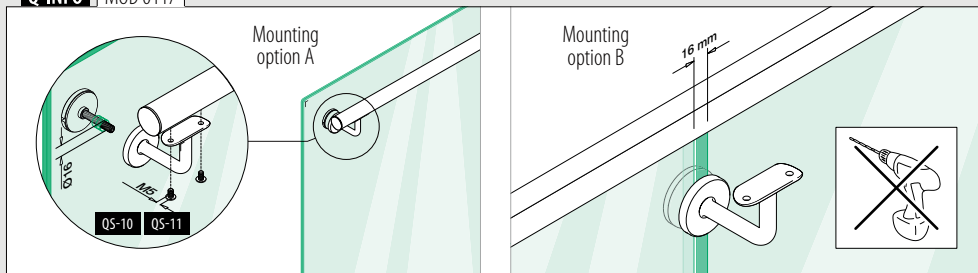

Q-INFO MOD 0117