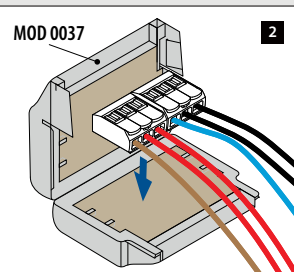

Q-INFO | MOD 0038

Q-INFO

SAFETY INFORMATION

- Installation of the mains modules has to be carried out by a qualified electrician according to the applicable local regulations and standards.
- Observe correct electrical polarity. Incorrect polarity can destroy the modules.
- Power supply units used for operation should include the following basic protection and safety features:
  - Short-Circuit Protection
  - Overload Protection
  - Overheat Protection
  - SELV (Safety Extra Low Voltage)
- Pay attention to the maximum output of the power supply.
- Only parallel drive circuits ensure a safe operation.