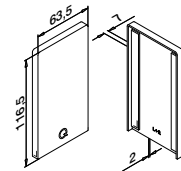

MOD 8212

Aluminium	Mill finish		€ / pc.
	Tape		
168212-00-00	Prepacked	1	27,05
Aluminium	Brushed, anodised		
OUTDOOR			
168212-00-18	Prefixed	1	32,80
Aluminium	Black Line		
OUTDOOR			
NEW 168212-00-82	Prepacked	1	38,40