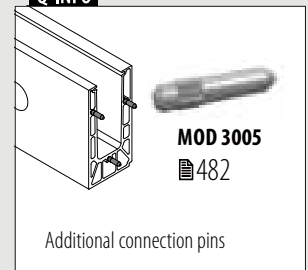

Q-INFO

Additional connection pins