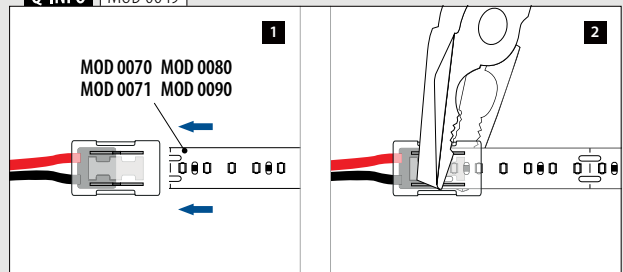

Q-INFO MOD 0049

Universal connector strip to strip

MOD 0053

OUTDOOR	For MOD	V		€/pc.
200053	0072, 0073, 0082, 0092	24 / 48	1	6,75

NEW IP68

Universal flex connector

MOD 0054

OUTDOOR	For MOD	V		€/pc.
200054	0072, 0073, 0082, 0092	24 / 48	1	9,45