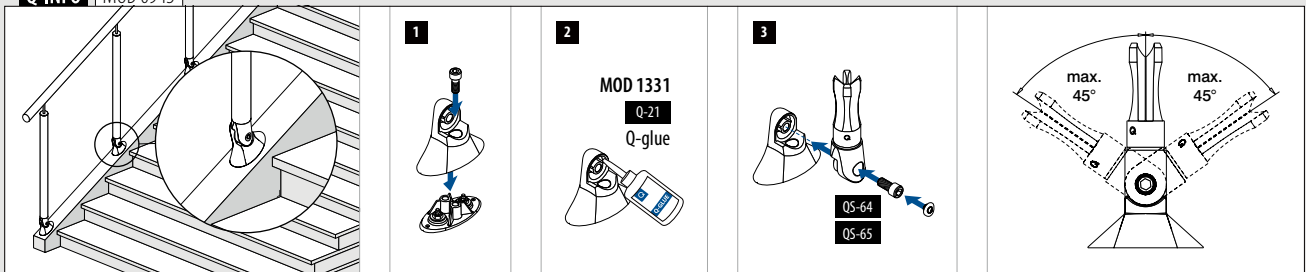

Q-INFO MOD 0901

Q-INFO MOD 0945