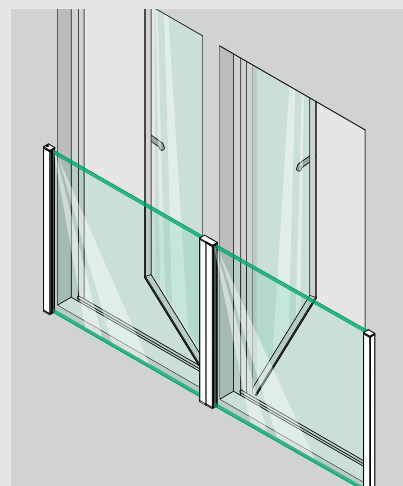

Mounting with middle profile