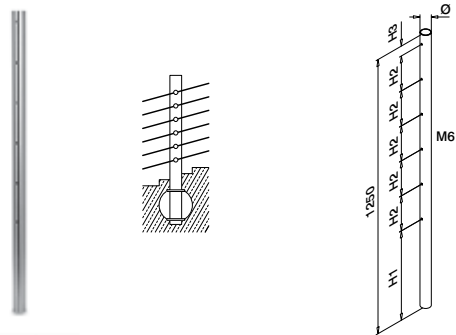

Q-LINE - EXTRA STRONG

Q-INFO

Q-INFO

Q-INFO

Baluster post tubes for crossbar holders, fascia mount

With threaded holes

MOD 0935

304	Satin							
INDOOR	Ø	H1	H2	H3		€/pc.		
130935-242-00-12	42,4 x 2,0	340	125	35	1	50,85		