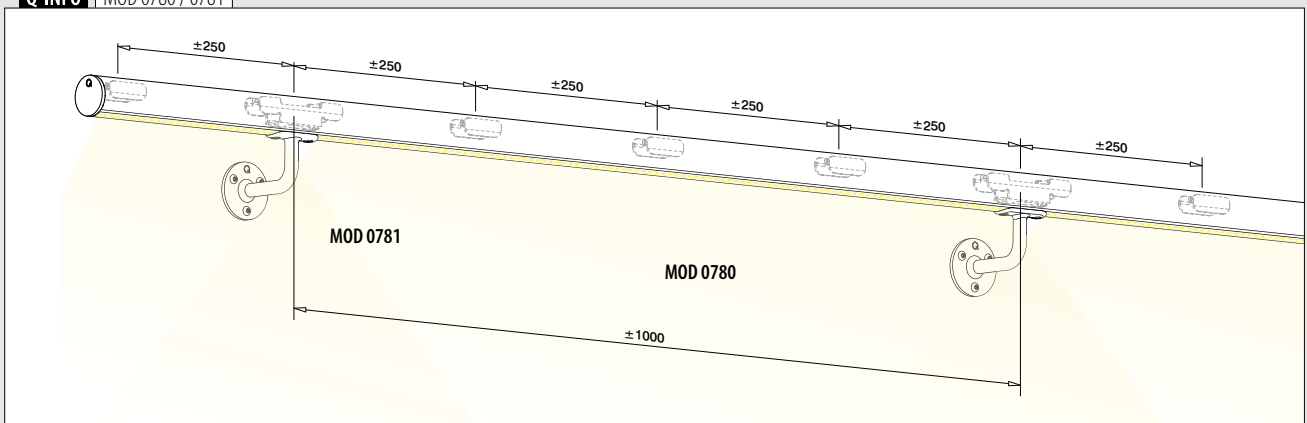

International Design Model Protection

Adapters for girder section

U = 27

MOD 0780

316	Satin				
OUTDOOR	U			€/pc.	
140780-27	27	QS-205 ■476	2	6,10	

International Design Model Protection

Q-INFO | MOD 0780 / 0781