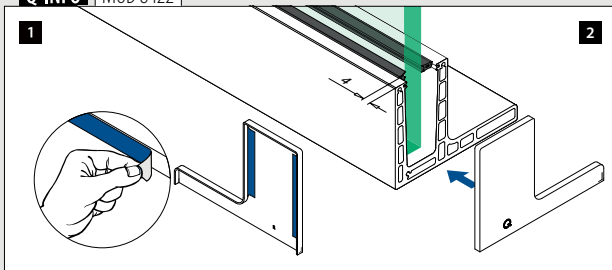

Q-INFO MOD 8422