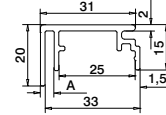

MOD 6977

Aluminium	Mill finish		
			€/ pc.
166977-010-50-00	A	L = 5 m	57,10
Aluminium	Brushed, anodised		
OUTDOOR			
166977-010-50-18	10	L = 5 m	63,40

NEW

PREFIX

For Strong fascia mount base channels