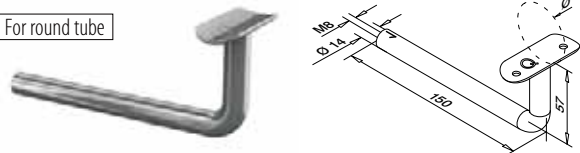

MOD 0809

304 Satin				€/ pc.
INDOOR				
130809-000-12	QS-12 476			2 19,20
316 Satin				
OUTDOOR				
140809-000-12	QS-13 476			2 23,05

For round tube