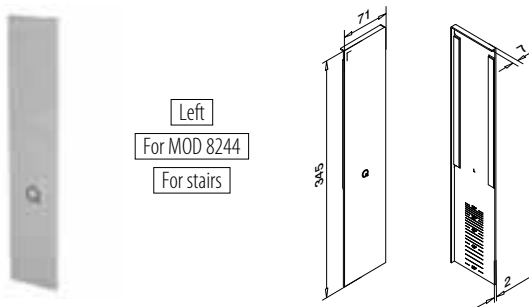

NEW

Right
For MOD 8244

MOD 8242

Aluminium	Mill finish	Tape	€ / pc.
168242-42-00	Prepacked	1	45,75
Aluminium	Brushed, anodised		
OUTDOOR			
168242-42-18	Prefixed	1	50,25

NEW

Left
For MOD 8244
For stairs

MOD 8243