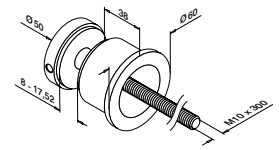

Point glass adapters

Ø 50