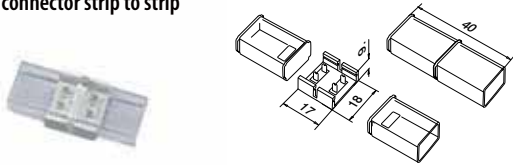

Q-INFO MOD 0049

Universal connector strip to strip

MOD 0053

OUTDOOR	For MOD	V		€/pc.
200053	0072, 0073, 0082, 0092	24 / 48	1	6,75

NEW IP68

Universal flex connector

MOD 0054

OUTDOOR	For MOD	V		€/pc.
200054	0072, 0073, 0082, 0092	24 / 48	1	9,45