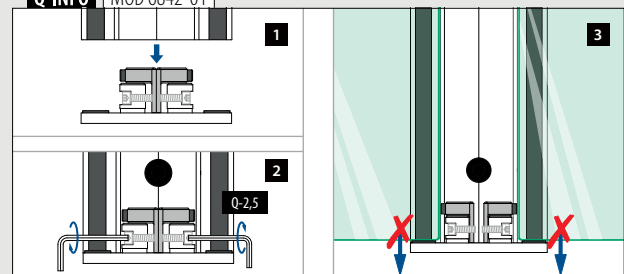

Q-INFO MOD 6842-01

Designed for: Light and medium use
Use: Indoor and outdoor
Variants: Wall mount (facade)
Applications: Juliet balconies
Material: Aluminium (mill finish and brushed anodised), stainless steel 316 (satin-finished)
Glass thickness: 8 to 21,52 mm