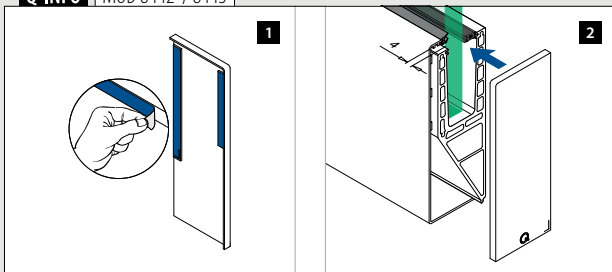

Q-INFO | MOD 8442 / 8443