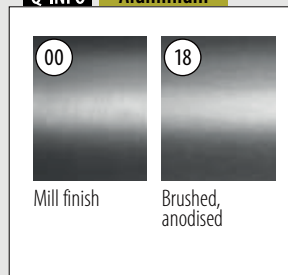

Q-INFO Aluminium