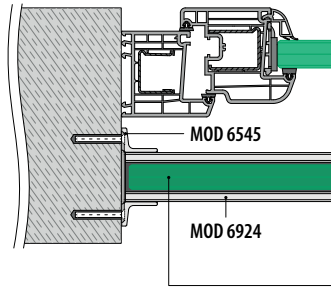

Easy Glass® MOD 6545

Reveal mounting