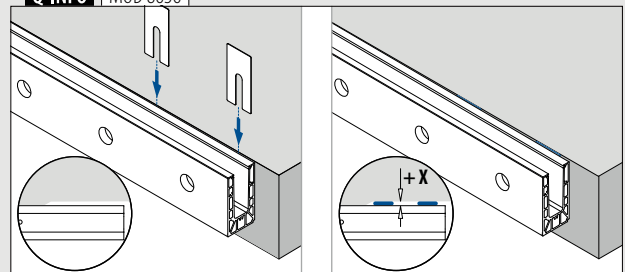

Q-INFO MOD 8636