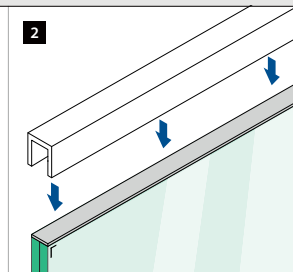

Edge protection U-profiles

Square ☐

MOD 6944

Aluminium Brushed, anodised

OUTDOOR	U	Q	T	W	H		€/pc.
166944-050-13-18	13,25	Q-111	12,76	17,25	15	L = 5 m	45,30
166944-050-18-18	18	Q-98	16,76 - 17,52	22	20	L = 5 m	57,95
166944-050-22-18	22	Q-99	21,52	26	20	L = 5 m	62,10

Aluminium Black Line

OUTDOOR	U	Q	T	W	H		€/pc.
166944-050-13-82	13,25	Q-111	12,76	17,25	15	L = 5 m	58,90
166944-050-18-82	18	Q-98	16,76 - 17,52	22	20	L = 5 m	75,35
166944-050-22-82	22	Q-99	21,52	26	20	L = 5 m	80,75

NEW

NEW

NEW

U-profiles

Square ☐

MOD 6960

304 Satin

INDOOR	U	X	T	W	H		€/pc.
136960-050-24-12	24	3	8 - 21,52	30	27	L = 5 m	227,05

316 Satin

OUTDOOR	U	X	T	W	H		€/pc.
146960-050-24-12	24	3	8 - 21,52	30	27	L = 5 m	248,95
146960-050-34-12	34	3	8 - 31,52	40	37	L = 5 m	349,60

316 Black Line

OUTDOOR	U	X	T	W	H		€/pc.
146960-050-24-82	24	3	8 - 21,52	30	27	L = 5 m	323,65

NEW

MOD 6961

304 Satin

INDOOR	U	X	T	W	H		€/pc.
136961-050-24-12	24	2	8 - 21,52	28	26	L = 5 m	177,10

316 Satin

OUTDOOR	U	X	T	W	H		€/pc.
146961-050-24-12	24	2	8 - 21,52	28	26	L = 5 m	195,15
146961-050-34-12	34	2	8 - 31,52	38	36	L = 5 m	271,95

Q-INFO MOD 6944

Q-INFO Aluminium

Q-INFO MOD 6960 / 6961

Q-INFO 304 316

Q-INFO

2

Q-INFO MOD 6960 / 6961