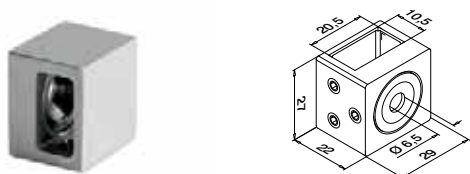

Chest rails 20x10 - MOD 4828

Chest rails 20x10 - MOD 4827

Please refer to the respective certificates and static calculations for specifications such as mounting details.

Crossbar holders

Rectangular ☐

MOD 4828	316 Satin	OUTDOOR	For tube ☐			€/ pc.
144828-01-12	20 x 10 x 1,0	QS-20	4	7,85		

NEW

MOD 4828	316 Satin	OUTDOOR	For tube ☐			€/ pc.
144828-02-12	20 x 10 x 1,0	QS-20	4	7,85		

NEW

MOD 4827	316 Satin	OUTDOOR	For tube ☐			€/ pc.
144827-12	20 x 10 x 1,0	QS-16	4	8,65		

International Design Model Protection

End caps

Rectangular ☐

MOD 1712	316 Satin	OUTDOOR	For tube ☐		€/ pc.
141712-021-12	20 x 10 x 1,0		4	4,20	

International Design Model Protection

Tubes

Q-TUBE **DISCOUNT**

Ask for your personal discount or check your price in our online shop.

MOD 1940	316 Satin	OUTDOOR	For tube ☐		€/ pc.
141940-021-50-12	20 x 10 x 1,0	L = 5 m		100,85	

Q-INFO MOD 4828