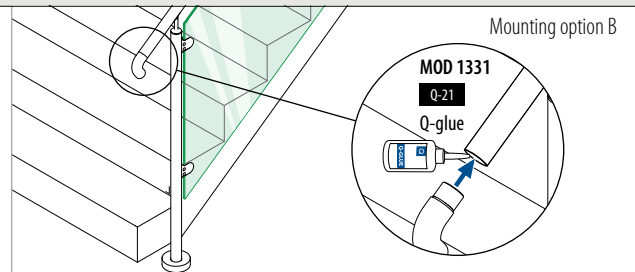

Mounting option B