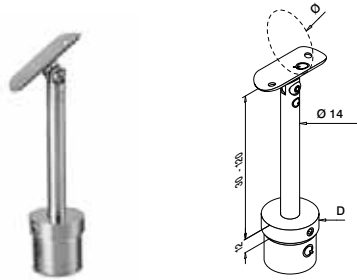

Q-INFO 304 316

Mirror polished Satin

Q-INFO

Q-INFO

SELL OUT Only while supplies last.

For round tube

Adjustable height

MOD 0697