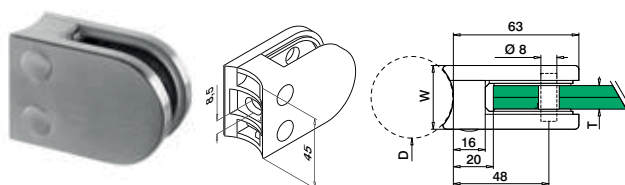

MOD 2500

304 Satin										
INDOOR	W	T			€/pc.					
132500-000-12	30	See MOD 5025	QS-26	478	4	12,35				
316 Satin										
OUTDOOR	W	T			€/pc.					
142500-000-12	30	See MOD 5025	QS-27	478	4	13,95				
316 Mirror polished										
OUTDOOR	W	T			€/pc.					
142500-000-10	30	See MOD 5025	QS-27	478	4	16,90				
316 Black Line										
OUTDOOR	W	T			€/pc.					
142500-000-82	30	See MOD 5025	QS-27	478	4	18,15				
Zamak										
INDOOR	W	T			€/pc.					
102500-000-...	32	See MOD 5025	QS-28	478	4	Q-info				

For round tube