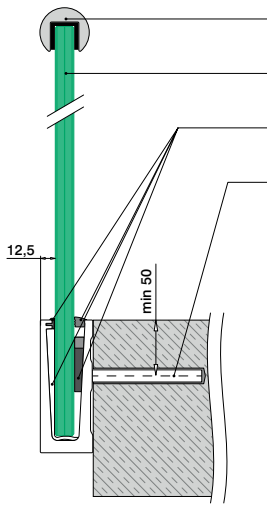

Railing bases

Base channels, fascia mount

- Optional: Cap rails: ■ 173 - 189
- Edge protection: ■ 170 - 172
- Safety glass: ■ 164 - 165
- Safety Wedge System: ■ 98
- All anchors: ■ 461 - 467

Please refer to the respective certificates and static calculations for specifications such as mounting details, glass dimensions and glass types.

MOD 8080

Aluminium Matt silver effect, anodised

OUTDOOR

168080-050-00-08

■ 461 - 467

L = 5 m

€/pc.

502,60

Railing bases

Corners, fascia mount