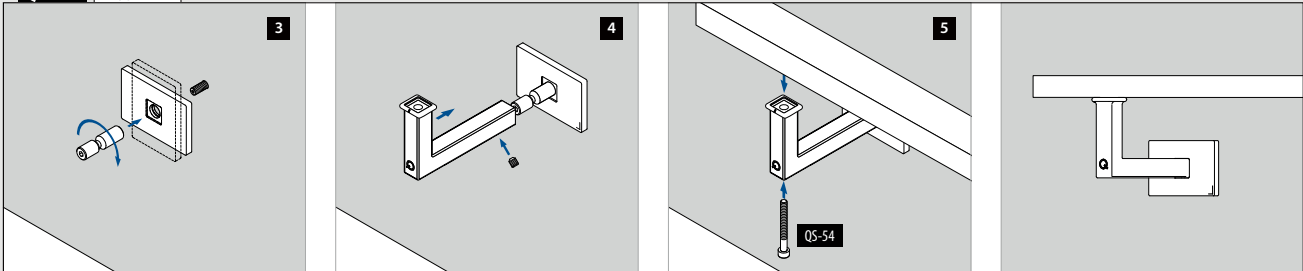

Q-INFO MOD 4111