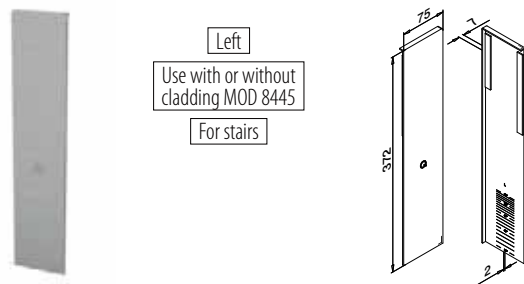

MOD 8443

Aluminium	Brushed, anodised			
OUTDOOR	Tape			€/ pc.
168443-01-18	Prefixed	1		62,10