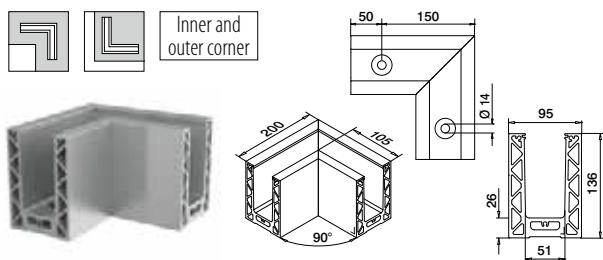

Railing bases

Corners, top mount