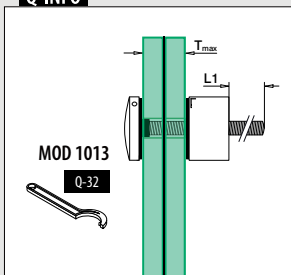

Point glass adapters

Ø 60

MOD 0745

304		Satin				
INDOOR	H	L	L1		€/ pc.	
130745-010-12	10	70	17 - 41	2	22,35	
316		Satin				
OUTDOOR						
140745-010-12	10	70	17 - 41	2	30,15	
316		Mirror polished				
OUTDOOR						
SELL OUT 140745-010-10	10	70	17 - 41	2	33,55	

MOD 0745

304		Satin				
INDOOR	H	L	L1		€/ pc.	
130745-030-12	30	90	17 - 41	2	28,00	
130745-050-12	50	110	17 - 41	2	36,05	
316		Satin				
OUTDOOR						
140745-030-12	30	90	17 - 41	2	37,90	
140745-050-12	50	110	17 - 41	2	48,65	

Point glass adapters

Ø 70

MOD 0748

304		Satin				
INDOOR	H	L	L1		€/ pc.	
130748-010-12	10	70	17 - 41	2	26,55	
316		Satin				
OUTDOOR						
140748-010-12	10	70	17 - 41	2	32,20	
316		Mirror polished				
OUTDOOR						
SELL OUT 140748-010-10	10	70	17 - 41	2	35,80	

MOD 0748

304		Satin				
INDOOR	H	L	L1		€/ pc.	
130748-030-12	30	90	17 - 41	2	34,70	
130748-040-12	40	100	17 - 41	2	36,35	
304		Mirror polished				
INDOOR						
SELL OUT 130748-050-10	50	110	17 - 41	2	50,40	
316		Satin				
OUTDOOR						
140748-030-12	30	90	17 - 41	2	40,80	
140748-040-12	40	100	17 - 41	2	46,30	

Q-INFO

Q-INFO | MOD 0745-010

Q-INFO | MOD 0745-030 / 050

Q-INFO | MOD 0748-010

Q-INFO | MOD 0748-030 / 040 / 050