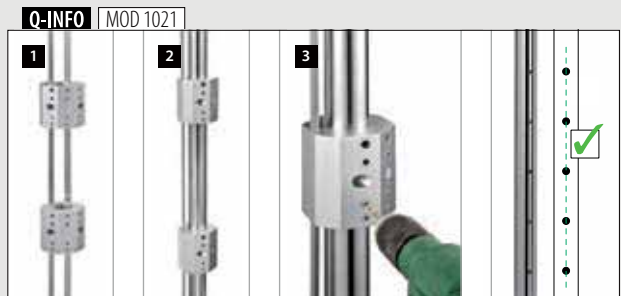

MOD 1027

Accessories				
	Q	e		€/pc.
201027	Q-64	300 ml	1	14,00

Only while supplies last.