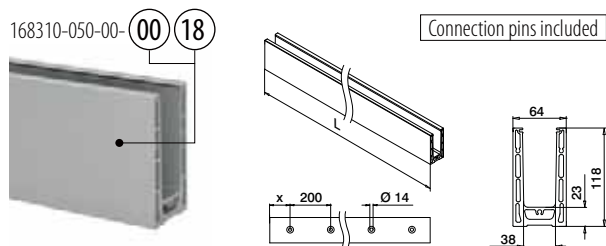

Railing bases

Base channels, top mount

Please refer to the respective certificates and static calculations for specifications such as mounting details, glass dimensions and glass types.

MOD 8310

Aluminium	Mill finish	X	■ 461 - 467	L = 5 m	€/pc.
168310-050-00-00		100			586,35
Aluminium	Brushed, anodised				
OUTDOOR					
168310-025-00-18		50	■ 461 - 467	L = 2,5 m	318,60
168310-050-00-18		100	■ 461 - 467	L = 5 m	637,20

International Design Model Protection

Railing bases

Corners, top mount

MOD 8311

Aluminium	Mill finish	■ 461 - 467	1	€/pc.
168311-00-00				106,20
Aluminium	Brushed, anodised			
OUTDOOR				
168311-00-18		■ 461 - 467	1	115,65

International Design Model Protection

Railing bases

End caps, top mount

MOD 8312

Aluminium	Mill finish	Tape	■	€/pc.
168312-00-00		Prepacked	1	27,05
Aluminium	Brushed, anodised			
OUTDOOR				
168312-00-18		Prefixed	1	32,80

Q-INFO MOD 8310

Q-INFO MOD 8310

Q-INFO MOD 8310 / 8311

Q-INFO MOD 8312