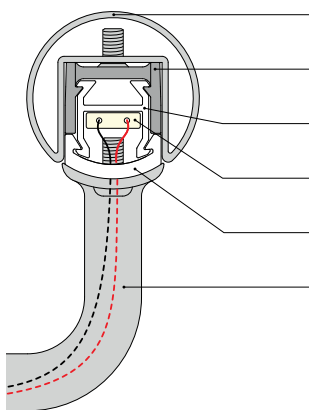

- Cap rails (U = 24): ■261
- Adapters MOD 078x-24: ■260
- Girder section: ■261
- LED strips: ■242, 249
- LED strip cover profiles: ■261
- Handrail brackets: ■264 - 265
- Handrail adapters MOD 0770 / 0772: ■266

For handrail bracket, straight

MOD 0781

316	Satin				
OUTDOOR	U			€/pc.	
140781-24	24	QS-205 ■476	2	11,95	

International Design Model Protection

For handrail bracket, adjustable

MOD 0783

316	Satin				
OUTDOOR	U			€/pc.	
140783-24	24	QS-205 ■476	2	11,95	

International Design Model Protection

For handrail adapter, straight

MOD 0782

316	Satin				
OUTDOOR	U			€/pc.	
140782-24	24	QS-205 ■476	2	9,80	

International Design Model Protection

MOD 0780

316	Satin				
OUTDOOR	U			€/pc.	
140780-24	24	QS-205 ■476	2	5,60	

International Design Model Protection

Q-INFO | MOD 0780 / 0781