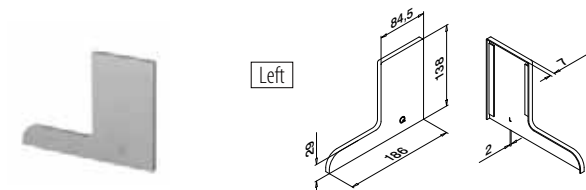

End caps, top mount

MOD 8522

Aluminium	Brushed, anodised			
OUTDOOR	Tape			€/pc.
168522-01-18	Prefixed		1	54,85