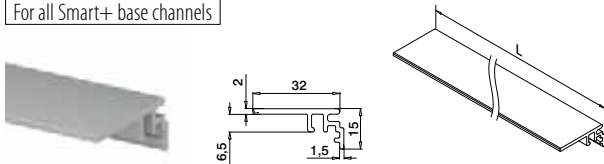

EASY GLASS® SMART+

Trims

For all Smart+ base channels

MOD 6973

Aluminium	Mill finish		€/ pc.
166973-50-00	L = 5 m		57,10
Aluminium	Brushed, anodised		
OUTDOOR			
166973-50-18	L = 5 m		63,40

PREFIX

For Smart+ top base channels