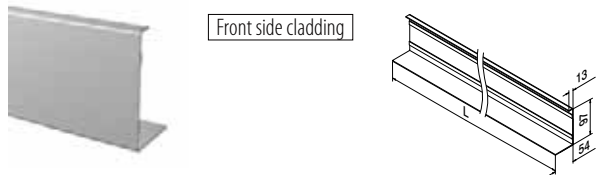

Railing bases

Cladding, fascia mount