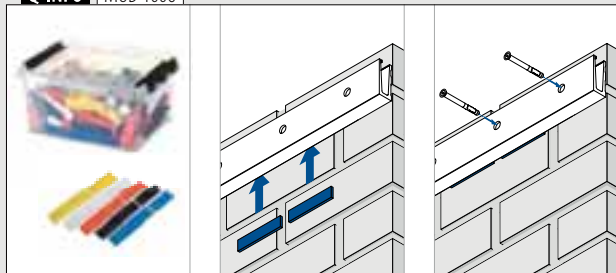

Mounting plates
for Easy Glass®

MOD 1006

	Accessories		€ / set
	Q	Thicknesses	
201006	Q-62	1, 2, 3, 4, 5 mm	103,40

Q-INFO MOD 1006

Q-INFO MOD 8x16

Q-INFO MOD 8x36 / 6636

Q-INFO MOD 9027

Care and maintenance