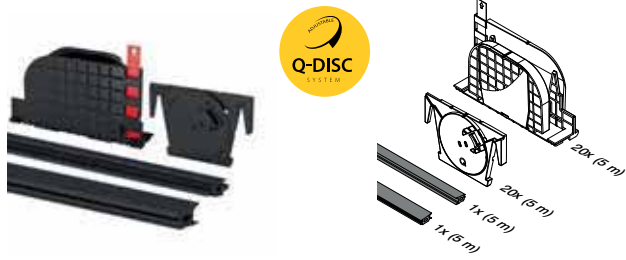

Q-disc® System (rubber set, inlay and Q-disc®)

For glass fixing with adjustment

MOD 8401

Accessories

For monolithic glass	T		€/ set
208401-050-19	19	L = 5 m	153,15

For laminated glass

208401-050-17	16,76	L = 5 m	153,15
208401-050-18	17,52	L = 5 m	153,15
208401-050-21	20,76	L = 5 m	153,15
208401-050-22	21,52	L = 5 m	153,15
208401-050-24	24,76	L = 5 m	153,15
208401-050-26	25,52	L = 5 m	153,15
208401-250-17	16,76	L = 25 m	739,15
208401-250-18	17,52	L = 25 m	739,15
208401-250-21	20,76	L = 25 m	739,15
208401-250-22	21,52	L = 25 m	739,15
208401-250-24	24,76	L = 25 m	739,15
208401-250-26	25,52	L = 25 m	739,15

International Design Model Protection

Accessories

Q-disc® and inlay tool

MOD 1000

Accessories

	Q		€/ pc.
201000	Q-84	1	23,50