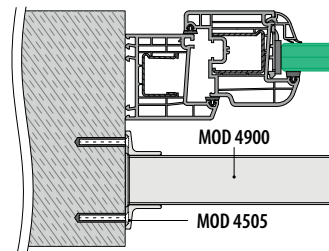

Chest rails 40x40 - MOD 4505

Reveal mounting

Please refer to the respective certificates and static calculations for specifications such as mounting details.