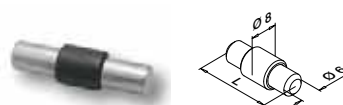

International Design Model Protection

Accessories

Security pins

Optional for MOD 2900

MOD 5015

Accessories

L

€/pc.