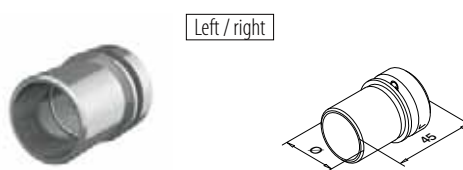

NEW

MOD 3523

316	Satin				
OUTDOOR	For tube Ø			€/pc.	
143523-033-12	33,7 x 2,0		2	13,75	

NEW

Tubes

Q-TUBE ▼ DISCOUNT

Ask for your personal discount or check your price in our online shop.

MOD 0900