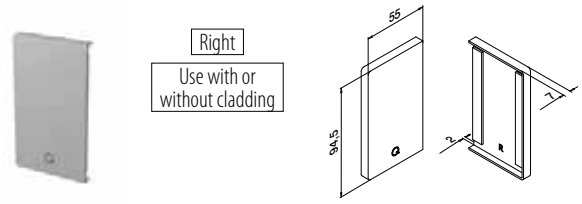

Railing bases

End caps, fascia mount

MOD 6622

Aluminium	Mill finish	Tape		€/ pc.
166622-01-00		Prepacked	1	22,15
Aluminium	Brushed, anodised			
OUTDOOR				
166622-01-18		Prefixed	1	23,65

MOD 6622

Aluminium	Mill finish	Tape		€/ pc.
166622-02-00		Prepacked	1	22,15
Aluminium	Brushed, anodised			
OUTDOOR				
166622-02-18		Prefixed	1	23,65

Railing bases

Cladding, fascia mount

MOD 6625

Aluminium	Mill finish	Tape		€/ pc.
166625-050-00		Not included*	L = 5 m	149,05
Aluminium	Brushed, anodised			
OUTDOOR				
166625-050-18		Prefixed	L = 5 m	158,45

*Order MOD 1360 (tape)

Accessories

Acrylic adhesive tape

MOD 1360

Accessories	Q	W	L		€/ pc.
201360	Q-53	9	33 m (for 11 m cladding)	1	53,80

Q-INFO MOD 6625

Q-INFO MOD 6625-050-00 / 1360

Q-INFO Aluminium