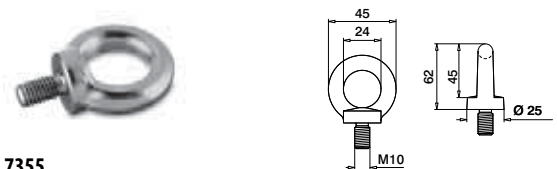

Infills

Eye bolts

MOD 7355

316 Satin				
OUTDOOR				€/ pc.
147355-010		12		8,20

Accessories

Cable ties

MOD 1050

Accessories					
		Q	L		€/ 100 pcs.
201050	Q-50	300	100		5,00