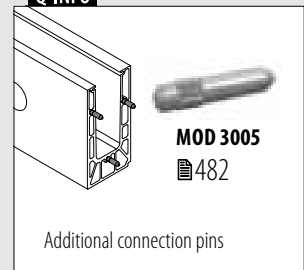

Base channels, fascia mount

MOD 8330

Aluminium	Mill finish	X	461 - 467	L = 5 m	€/ pc.
168330-050-00	00	18			644,90
Aluminium	Brushed, anodised				
OUTDOOR					
168330-025-00-18	50	18	461 - 467	L = 2,5 m	354,70
168330-050-00-18	100	18	461 - 467	L = 5 m	709,40

International Design Model Protection

Corners, fascia mount

MOD 8331

Aluminium	Mill finish	W	461 - 467	1	€/ pc.
168331-01-00	00	100*			120,30
Aluminium	Brushed, anodised				
OUTDOOR					
168331-01-18	18	100*	461 - 467	1	127,45

MOD 8331

Aluminium	Mill finish	W	461 - 467	1	€/ pc.
168331-02-00	00	100*			120,30
Aluminium	Brushed, anodised				
OUTDOOR					
168331-02-18	18	100*	461 - 467	1	127,45

*Hole positionings can deviate due to production method.

Q-INFO MOD 8330

Q-INFO MOD 8330

Q-INFO Aluminium

Q-INFO