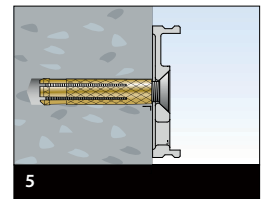

Q-INFO MOD 0851

SELL OUT Only while supplies last.