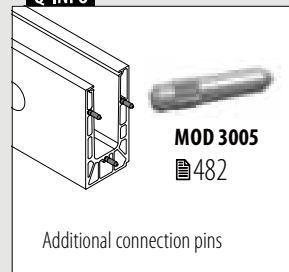

Q-INFO MOD 8280

Trims: ■ 50 - 51

MOD 8205 ■ 50

Trim/intermediate rubber

Q-INFO

Q-INFO

MOD 3005
■ 482

Additional connection pins