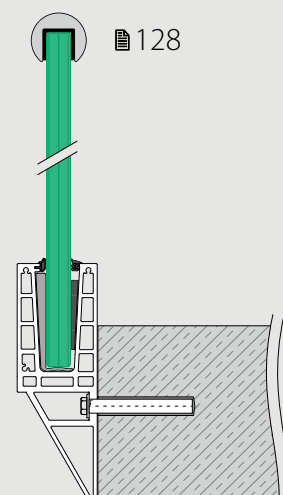

Railing bases

Safety Wedge System (rubber and wedges set)

For glass fixing

MOD 8500

Accessories

For monolithic glass	T		€/set
208500-050-19	19	L = 5 m	112,55
208500-050-25	25	L = 5 m	112,55
<hr/>			
208500-250-19	19	L = 25 m	545,90
<hr/>			
For laminated glass			
208500-050-21	20,76	L = 5 m	112,55
208500-050-22	21,52	L = 5 m	112,55
208500-050-24	24,76	L = 5 m	112,55
208500-050-26	25,52	L = 5 m	112,55
208500-050-32	31,52	L = 5 m	112,55
<hr/>			
208500-250-21	20,76	L = 25 m	545,90
208500-250-22	21,52	L = 25 m	545,90
208500-250-24	24,76	L = 25 m	545,90
208500-250-26	25,52	L = 25 m	545,90
208500-250-32	31,52	L = 25 m	545,90