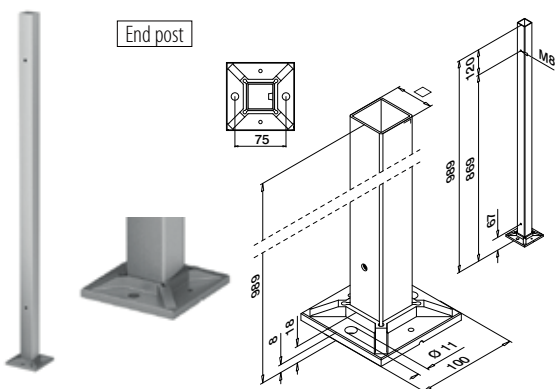

Q-INFO | MOD 4546 / 4901

MOD 4972

304	Satin				
INDOOR					€/ pc.
134972-040-01-12	40 x 40 x 2,0	QS-59	471	1	89,95
304	Black Line				
INDOOR					
NEW 134972-040-01-82	40 x 40 x 2,0	QS-59	471	1	116,95
316	Satin				
OUTDOOR					
144972-040-01-12	40 x 40 x 2,0	QS-58	471	1	117,45