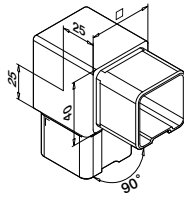

Q-INFO | MOD 5794-040

Q-INFO | MOD 4900

Q-INFO | 304

Connectors

MOD 4301

304 Satin				
INDOOR	For tube □		€ / pc.	
134301-040-12	40 x 40 x 2,0	2	18,80	
316 Satin				
OUTDOOR				
144301-040-12	40 x 40 x 2,0	2	24,45	