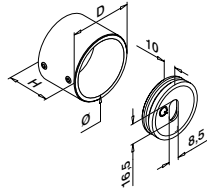

Wall flanges