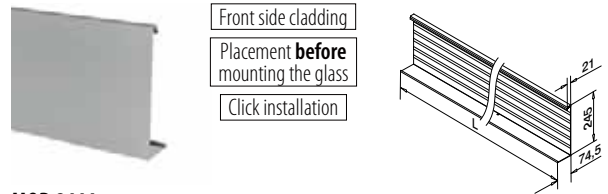

Cladding, fascia mount

MOD 8445

Aluminium Mill finish

SELL OUT	Code	Tape	Icon	€ / pc.
	168445-050-00	Not included*	L = 5 m	260,50
	Aluminium	Brushed, anodised		
	OUTDOOR			
SELL OUT	168445-050-18	Prefixed	L = 5 m	289,75

*Order MOD 1360 (tape)

MOD 8444

Aluminium Mill finish

SELL OUT	Code	Tape	Icon	€ / pc.
	168444-050-00		L = 5 m	285,25
	Aluminium	Brushed, anodised		
	OUTDOOR			
	168444-050-18		L = 5 m	313,75

Accessories

Acrylic adhesive tape

MOD 1360

Accessories

SELL OUT	Code	Q	W	L	Icon	€ / pc.
	201360	Q-53	9	33 m (for 11 m cladding)	1	53,80

Q-INFO MOD 8445-050-00 / 1360

Assembly information:

<https://q-ne.ws/Prime23>

SELL OUT Only while supplies last.

Q-INFO MOD 8445

Q-INFO MOD 8444