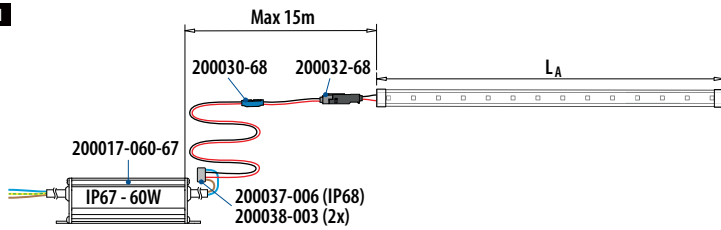

Q-INFO | MOD 008x

Indoor / outdoor

1