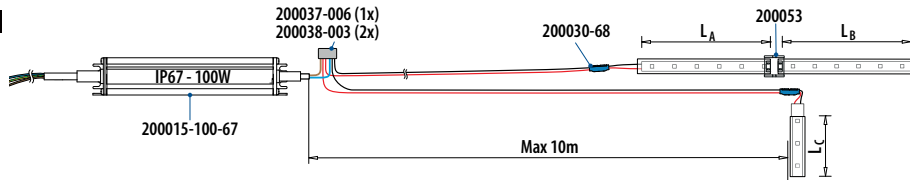

MOD 0092
 $L_A + L_B \leq 10,00 \text{ m}$

6