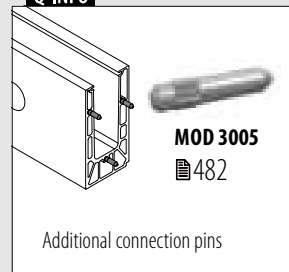

Railing bases

Base channels, fascia mount

MOD 8630

Aluminium	Mill finish	X		€/ pc.
168630-025-00-00		100	■ 461 - 467 L = 2,5 m	644,90
Aluminium	Brushed, anodised			
OUTDOOR				
168630-025-00-18		100	■ 461 - 467 L = 2,5 m	677,45

International Design Model Protection

Railing bases

Corners, fascia mount

MOD 8631

Aluminium	Mill finish	W		€/ pc.
168631-01-00		50*	■ 461 - 467 1	258,50
Aluminium	Brushed, anodised			
OUTDOOR				
168631-01-18		50*	■ 461 - 467 1	262,90

MOD 8631

Aluminium	Mill finish	W		€/ pc.
168631-02-00		50*	■ 461 - 467 1	258,50
Aluminium	Brushed, anodised			
OUTDOOR				
168631-02-18		50*	■ 461 - 467 1	262,90

*Hole positionings can deviate due to production method.

Q-INFO MOD 8630

Q-INFO MOD 8630

Q-INFO Aluminium

Q-INFO