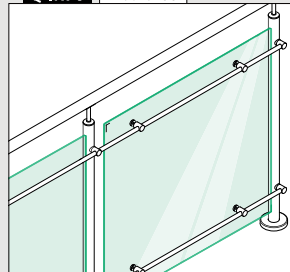

316 Satin					
OUTDOOR			€/pc.		
SELL OUT 140755-12	12	4	15,05		

Q-INFO 316

Mirror polished Satin

Q-INFO MOD 0746

Q-INFO MOD 0755

Q-INFO MOD 0755

Q-INFO Zamak MOD 0746 Finishes

Raw