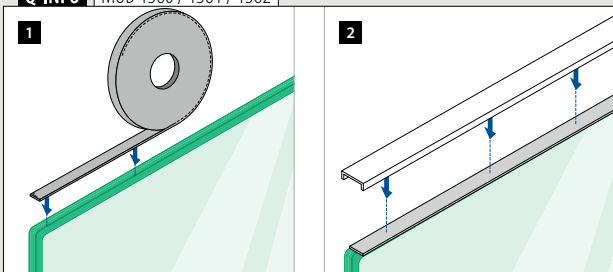

Mounting accessories

Q-glue®
Stainless steel - high strength fixative
Consumption per bonding ca. 1 ml

MOD 1331

Accessories		Q	e		€/pc.
201331	Q-21	50 ml	1		29,50

Gluing connections per bottle (50 ml)

Ø 16 mm	Ø 42,4 mm	Ø 48,3 mm	Ø 60,3 mm
150	60	50	40

Acrylic adhesive tape

MOD 1360

Accessories		Q	W	L		€/pc.
201360	Q-53	9	33 m	1		53,80

Transparent acrylic adhesive tape

MOD 1362

Accessories		Q	W	L		€/pc.
201362-012	Q-122	12	33 m	1		86,90

NEW

Q-spray, transparent
For a smooth rubber assembly

MOD 0620

Accessories		Q	e		€/pc.
200620	Q-65	1000 ml	1		10,55

Q-seal
Glass silicone, colour black,
nozzle included

MOD 1340

Accessories		Q	e		€/pc.
201340	Q-24	310 ml = ca. 11,40 m	1		14,00

Double-sided adhesive tape

MOD 1361

Accessories		Q	W	L		€/pc.
201361-012	Q-111	12,7	33 m	1		43,45
201361-016	Q-98	16	33 m	1		52,90
201361-020	Q-99	20	33 m	1		65,80
201361-025	Q-112	25,4	33 m	1		86,90

Application tool for tape

MOD 1040

Accessories			€/pc.
201040		1	6,45

NEW

Q-INFO | MOD 1360 / 1361 / 1362