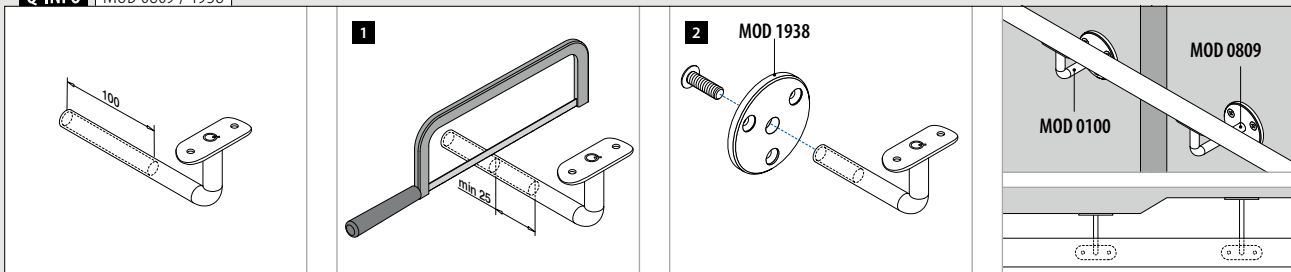

Q-INFO MOD 0809 / 1938