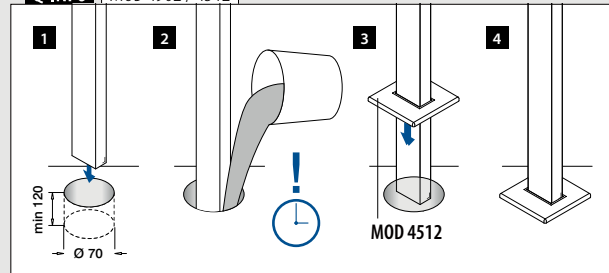

Q-INFO MOD 4902 / 4512