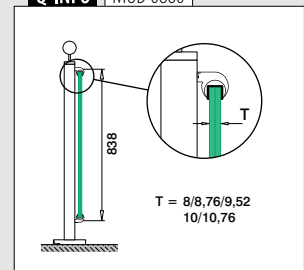

International Design Model Protection

SELL OUT Only while supplies last.

Q-INFO MOD 6930

Q-INFO MOD 6930

Q-INFO MOD 0860

GLASS FRAME TUBE

Q-railing

Connectors