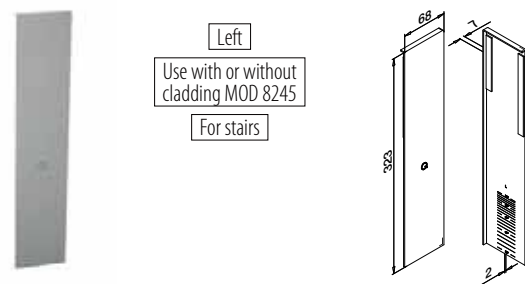

MOD 8243

Aluminium	Brushed, anodised			
OUTDOOR	Tape			€/ pc.
168243-01-18	Prefixed	1		79,50

Left
Use with or without cladding MOD 8245
For stairs