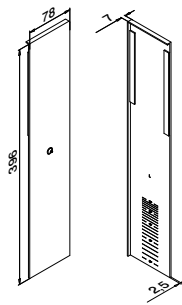

Railing bases

End caps, fascia mount

MOD 8442

Aluminium		Mill finish		
OUTDOOR			Tape	€/ pc.
168442-41-00	Prepacked		1	52,50
Aluminium		Brushed, anodised		
OUTDOOR				
168442-41-18	Prefixed		1	56,05

NEW

Right
For MOD 8444

MOD 8442

Aluminium		Mill finish		
OUTDOOR			Tape	€/ pc.
168442-42-00	Prepacked		1	52,50
Aluminium		Brushed, anodised		
OUTDOOR				
168442-42-18	Prefixed		1	56,05

NEW

MOD 8443

Aluminium		Brushed, anodised		
OUTDOOR			Tape	€/ pc.
168443-41-18	Prefixed		1	62,10

NEW

Right
For MOD 8444
For stairs

MOD 8443

Aluminium		Brushed, anodised		
OUTDOOR			Tape	€/ pc.
168443-42-18	Prefixed		1	62,10

NEW

Railing bases

Glass stopper

MOD 8404

Accessories				
			Tape	€/ pc.
208404		1		5,10

NEW

Q-INFO MOD 8404

Q-INFO Aluminium