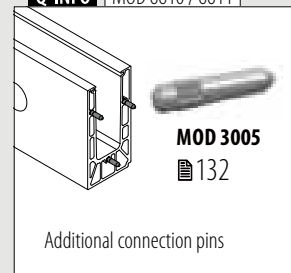

Q-INFO MOD 6610 / 6611