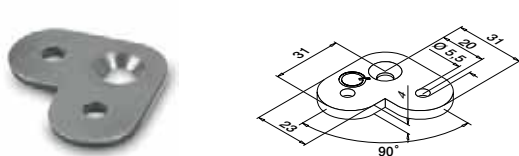

MOD 1802

304 Satin				
INDOOR				€/pc.
131802-000	QS-48 476 / QS-10 476		8	3,80

For round tube