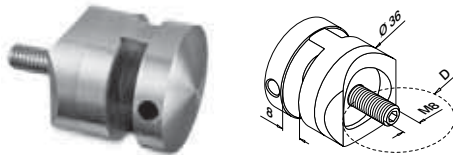

Cable holders

For round tube