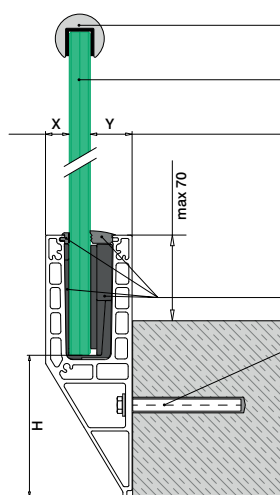

Base channels, fascia mount

Optional: Cap rails: ■ 173 - 189
Edge protection: ■ 170 - 172

Safety glass: ■ 164 - 165

For adjustable glass fixings
X = variable
Y = 28,5
H = 140

For non-adjustable glass fixings
X = 18,5
Y = variable
H = 138

Q-disc® System: ■ 31, 32

All anchors: ■ 461 - 467

Please refer to the respective certificates and static calculations for specifications such as mounting details, glass dimensions and glass types.