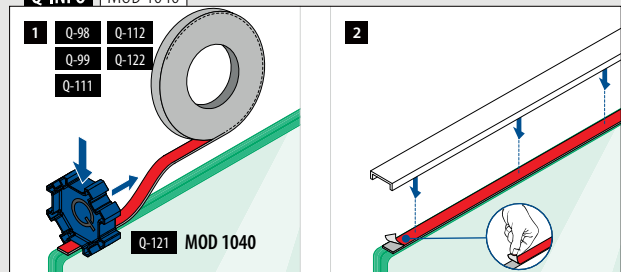

Q-INFO | MOD 1040