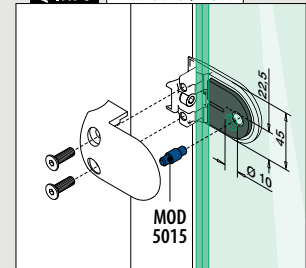

Q-INFO | MOD 5015 / 2800