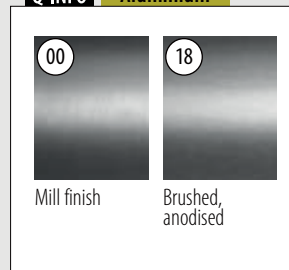

Q-INFO Aluminium